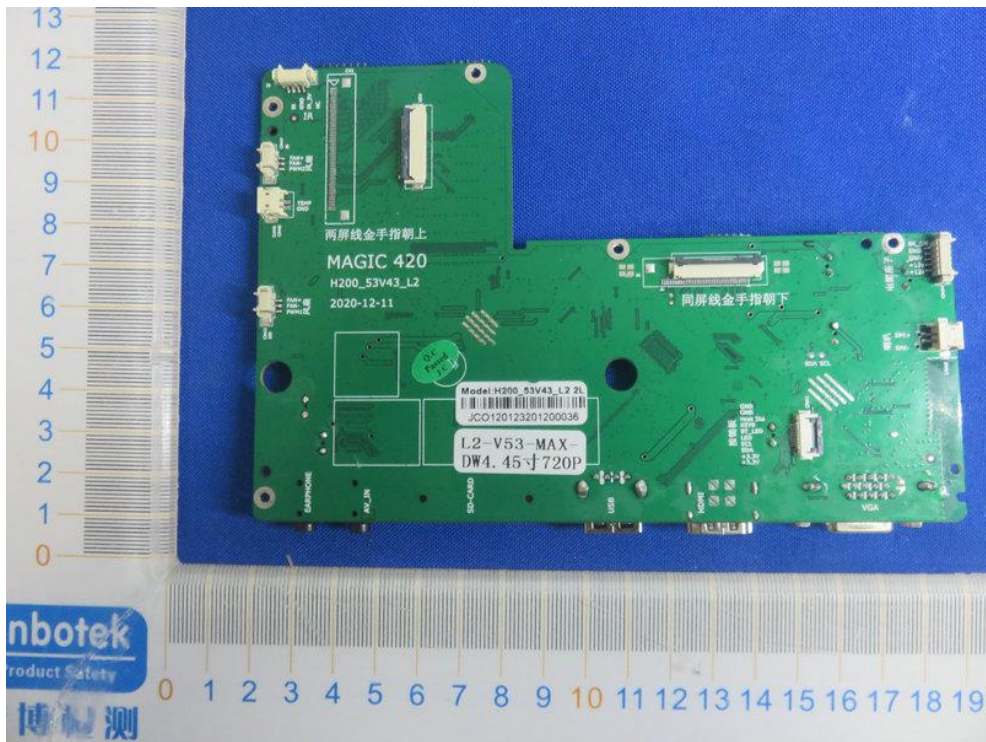

FCC ID: 2AS9D-MAGIC420S  
IC: 26369-MAGIC420S

2.4G WIFI

BT ANT