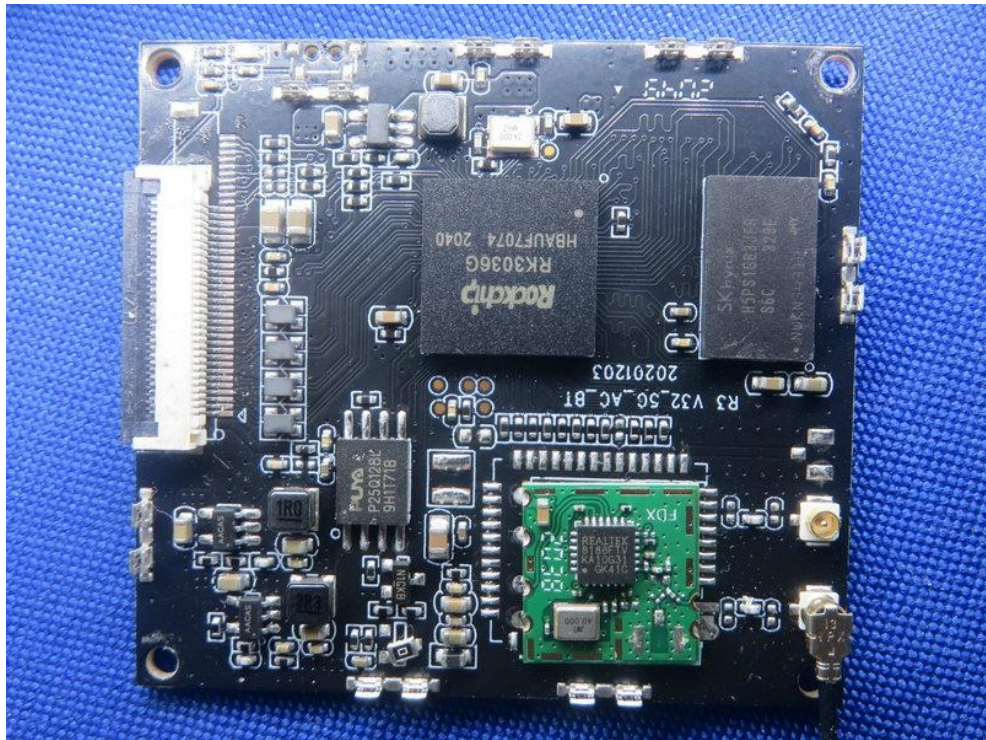

FCC ID: 2AS9D-MAGIC420S  
IC: 26369-MAGIC420S

2.4G WIFI

BT ANT