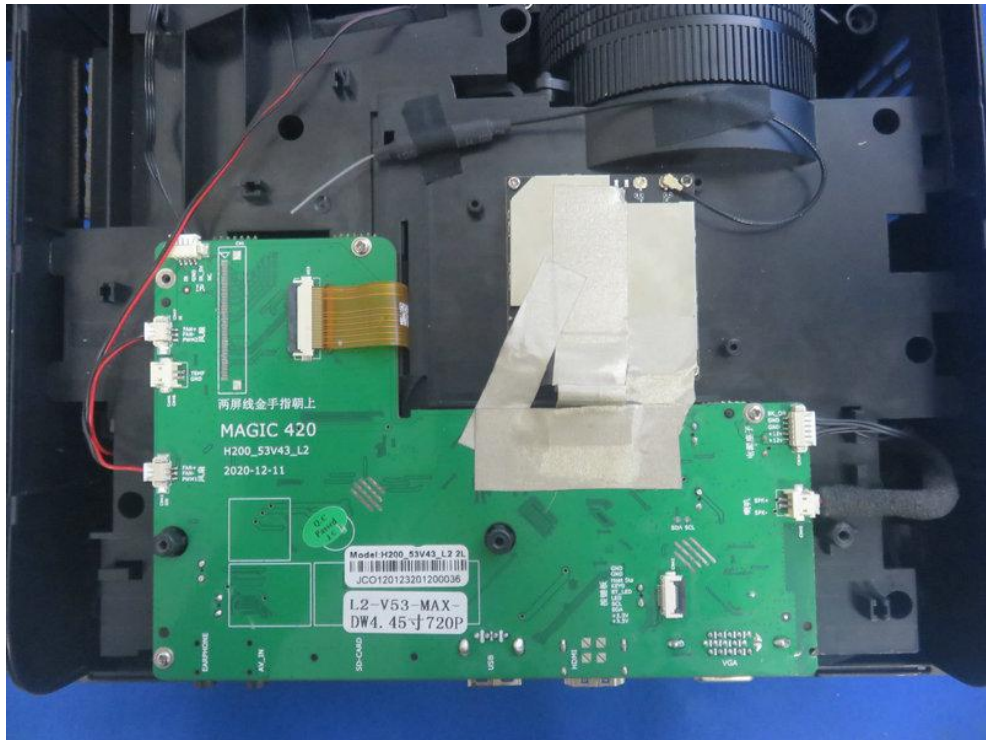

FCC ID: 2AS9D-MAGIC420S  
IC: 26369-MAGIC420S

2.4G WIFI

BT ANT