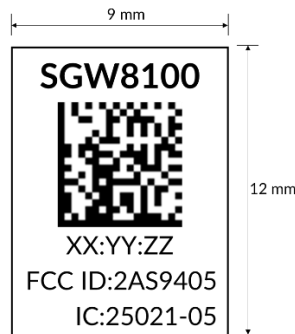

Mechanical Data

The SGW8100 +30dBm LoRa USB Modem measures at 263 x 16.5 x 12.2mm (Figure 3), and is labelled with its MAC address(Figure 4).

*All units in mm.

Figure 3: SGW8100 Dimensions

where XX:YY:ZZ is the last six symbol of the device MAC address

Figure 4: SGW8100 MAC Address Label