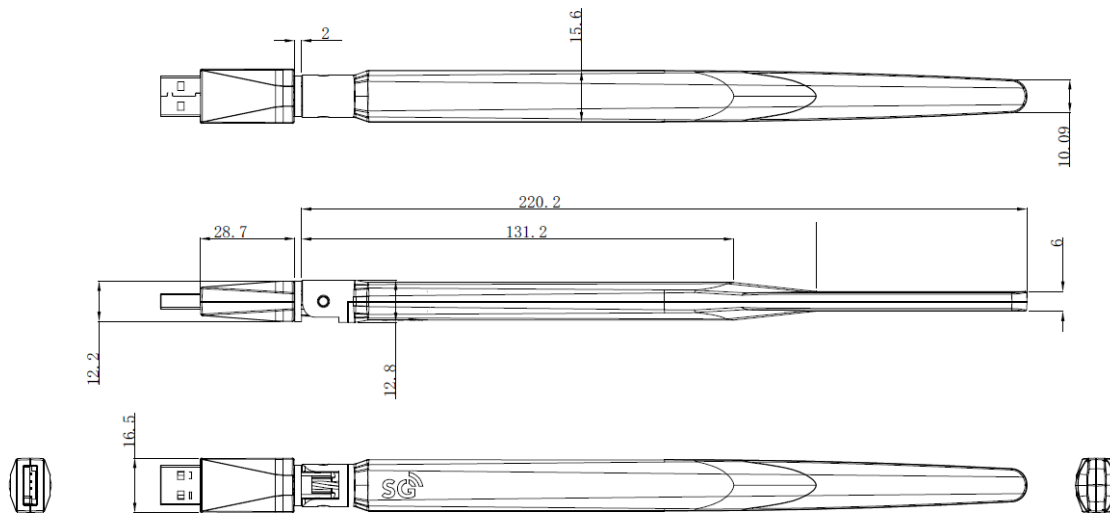

Mechanical Data

The SGW8100 +30dBm LoRa USB Modem measures at 263 x 16.5 x 12.2mm (Figure 3), and is labelled with its MAC address(Figure 4).

*All units in mm.

Figure 3: SGW8100 Dimensions

where XX:YY:ZZ is the last six symbol of the device MAC address

Figure 4: SGW8100 MAC Address Label