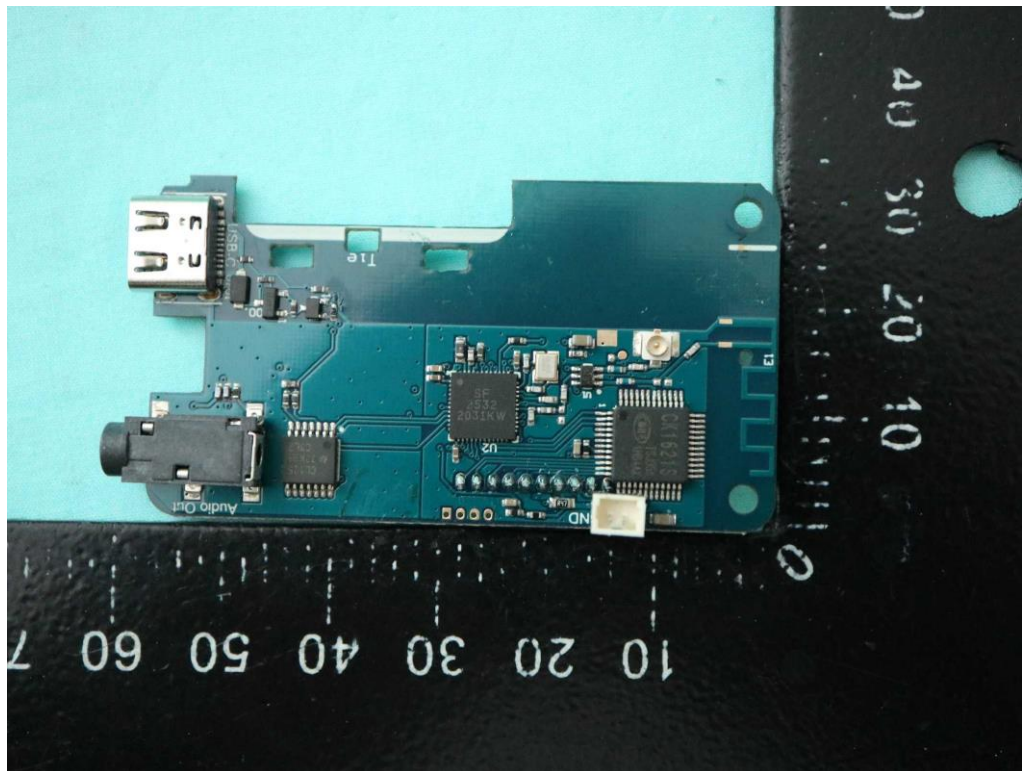

TX

RX
(Wireless
Microphone
Receiver)

Battery