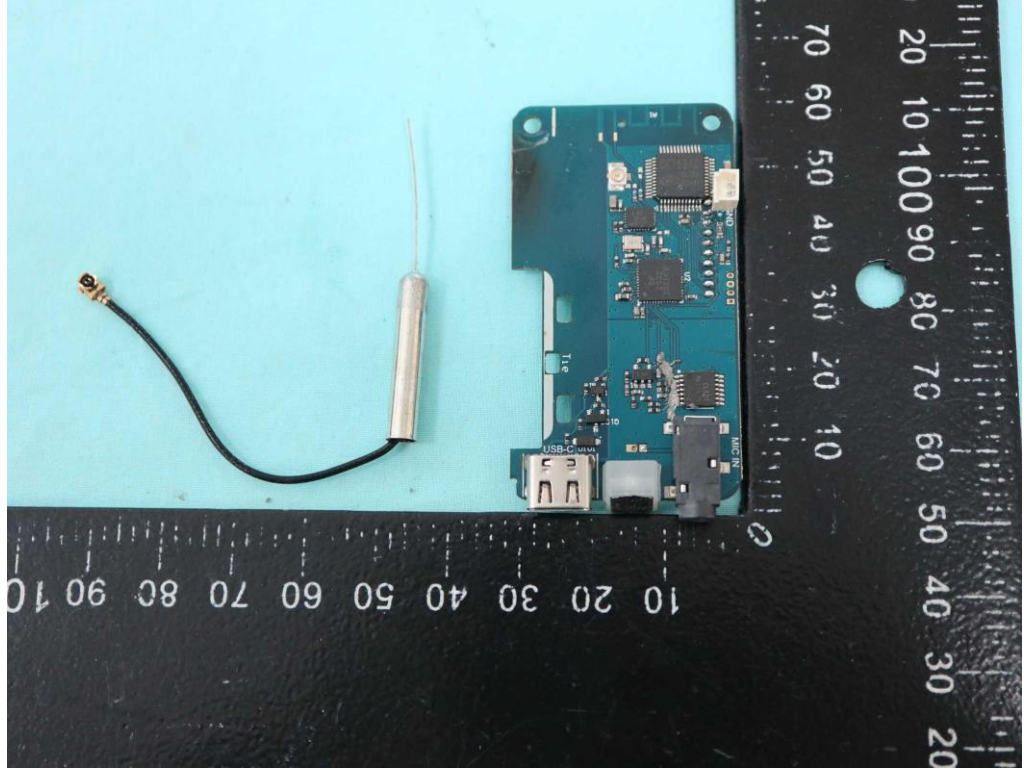

TX

RX
(Wireless
Microphone
Receiver)

Battery