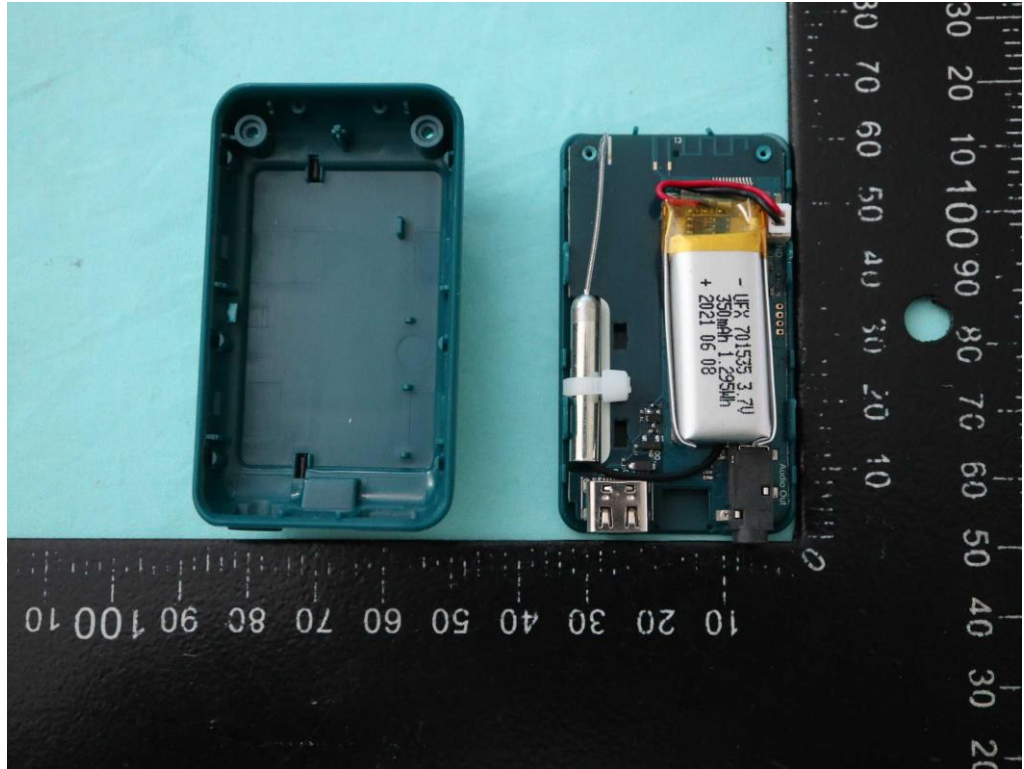

TX

RX
(Wireless
Microphone
Receiver)

Battery