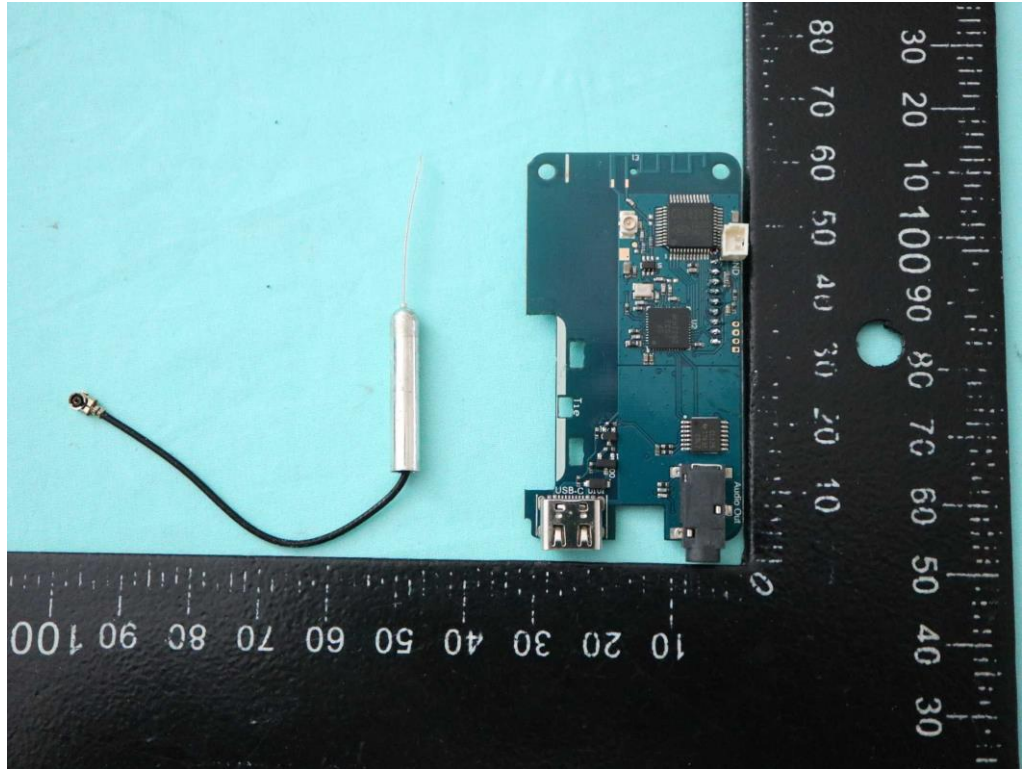

TX

RX
(Wireless
Microphone
Receiver)

Battery