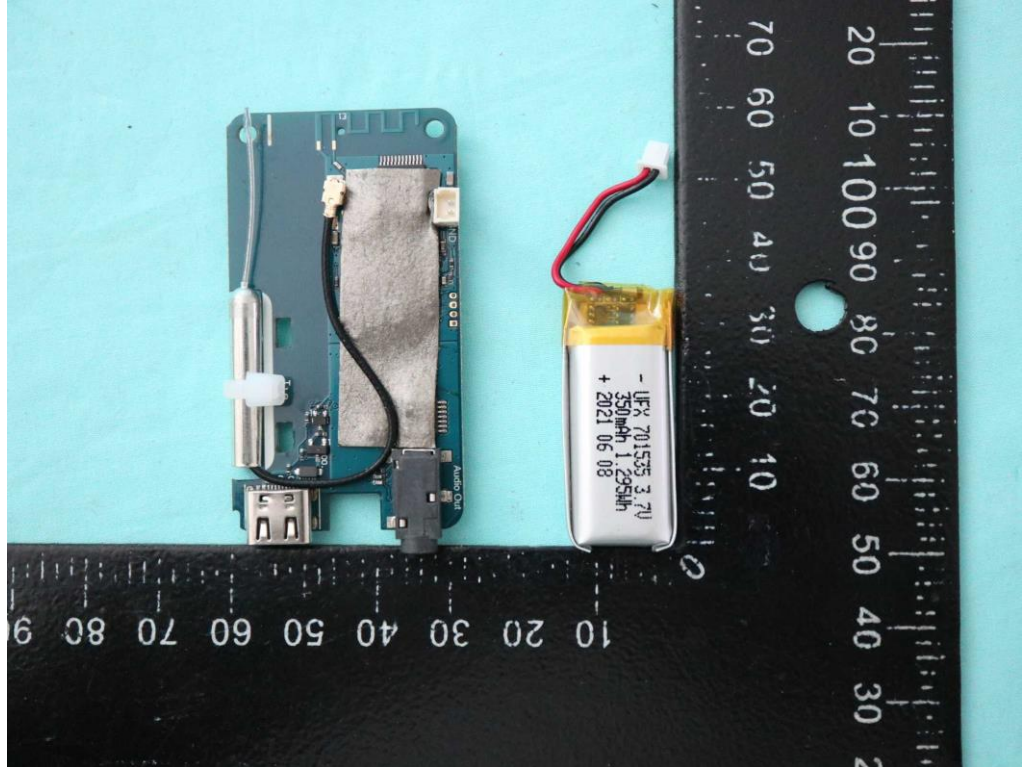

TX

RX
(Wireless
Microphone
Receiver)

Battery