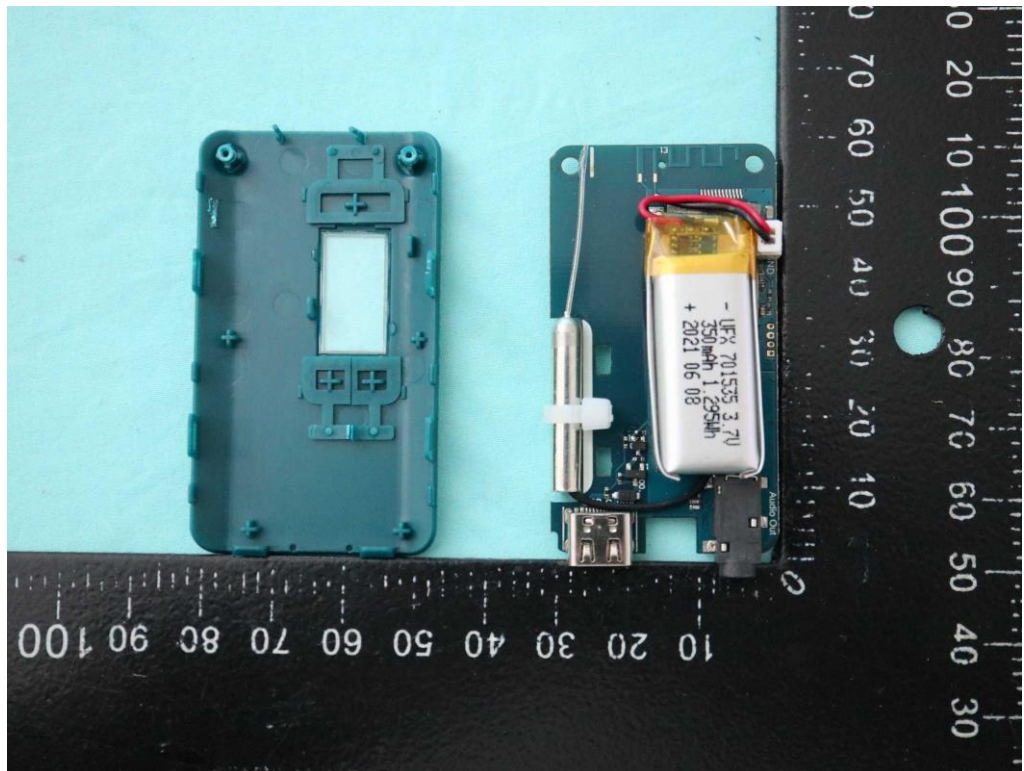

TX

RX
(Wireless
Microphone
Receiver)

Battery