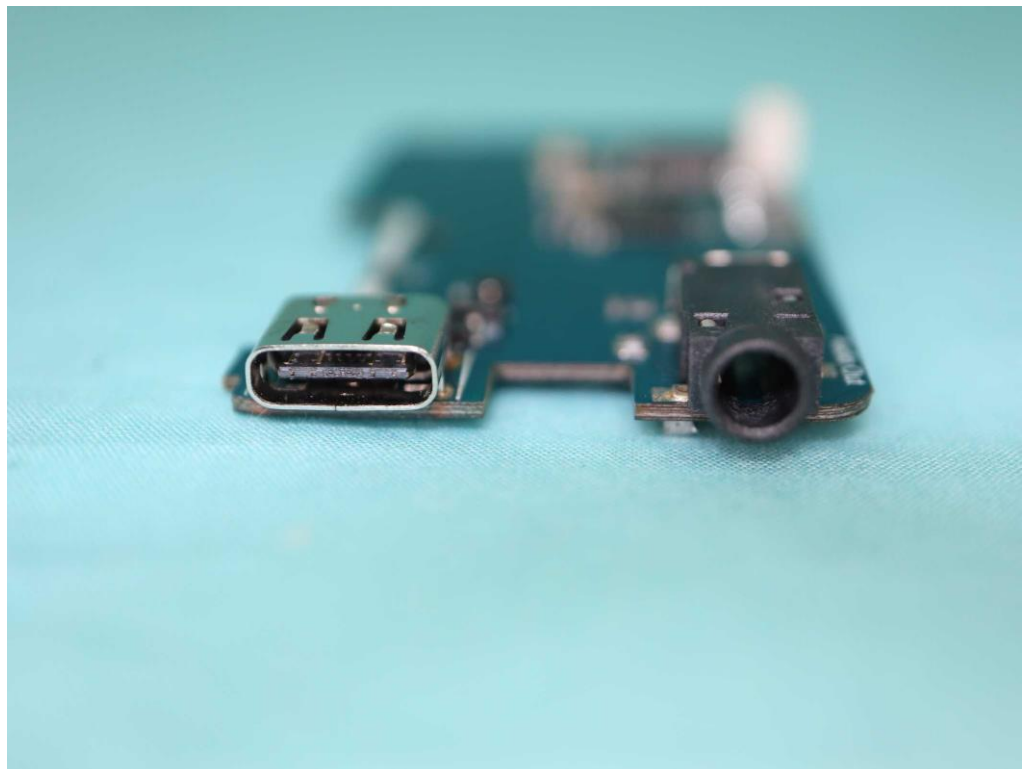

TX

RX
(Wireless
Microphone
Receiver)

Battery