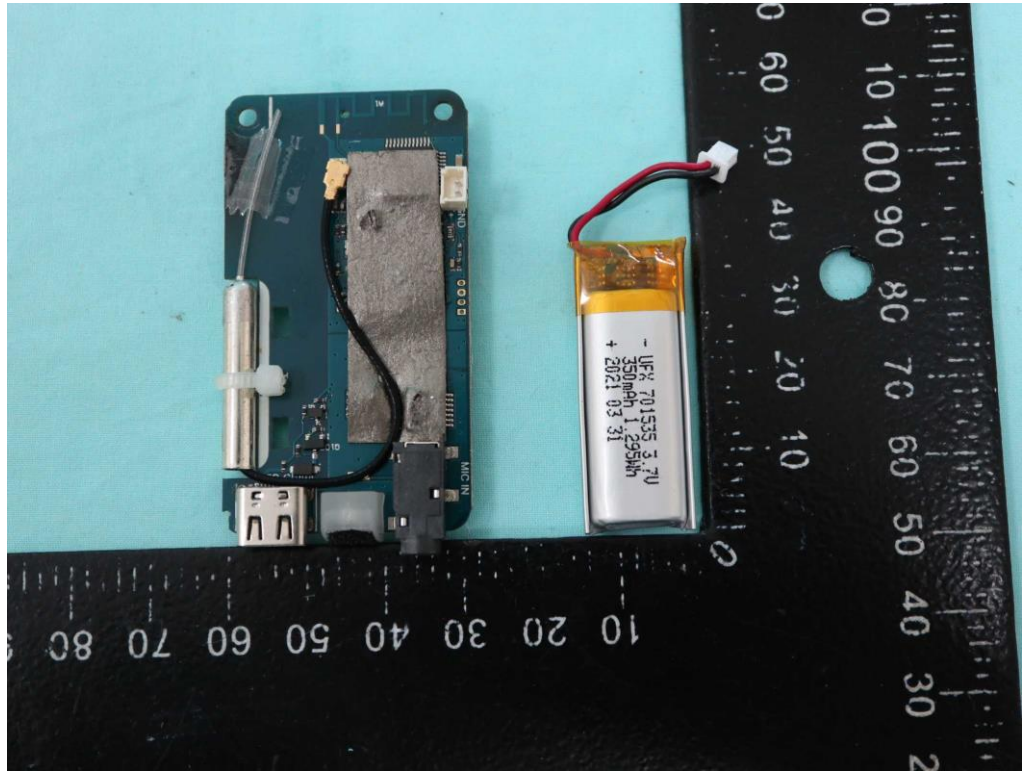

TX

RX
(Wireless
Microphone
Receiver)

Battery