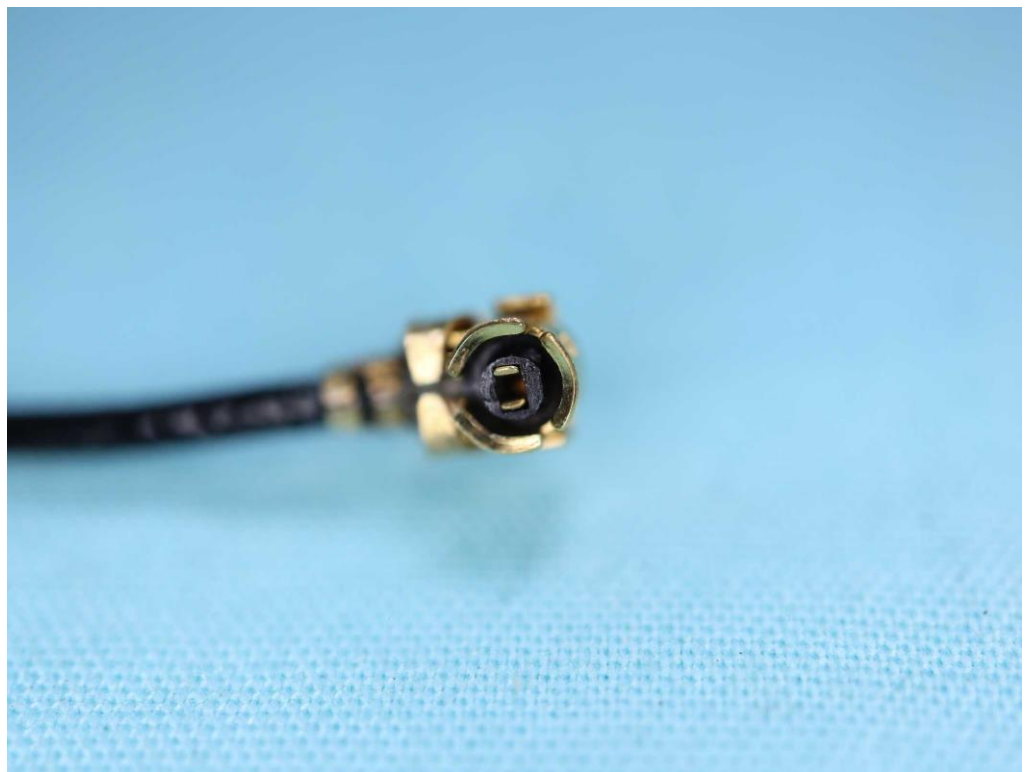

TX

RX
(Wireless
Microphone
Receiver)

Battery