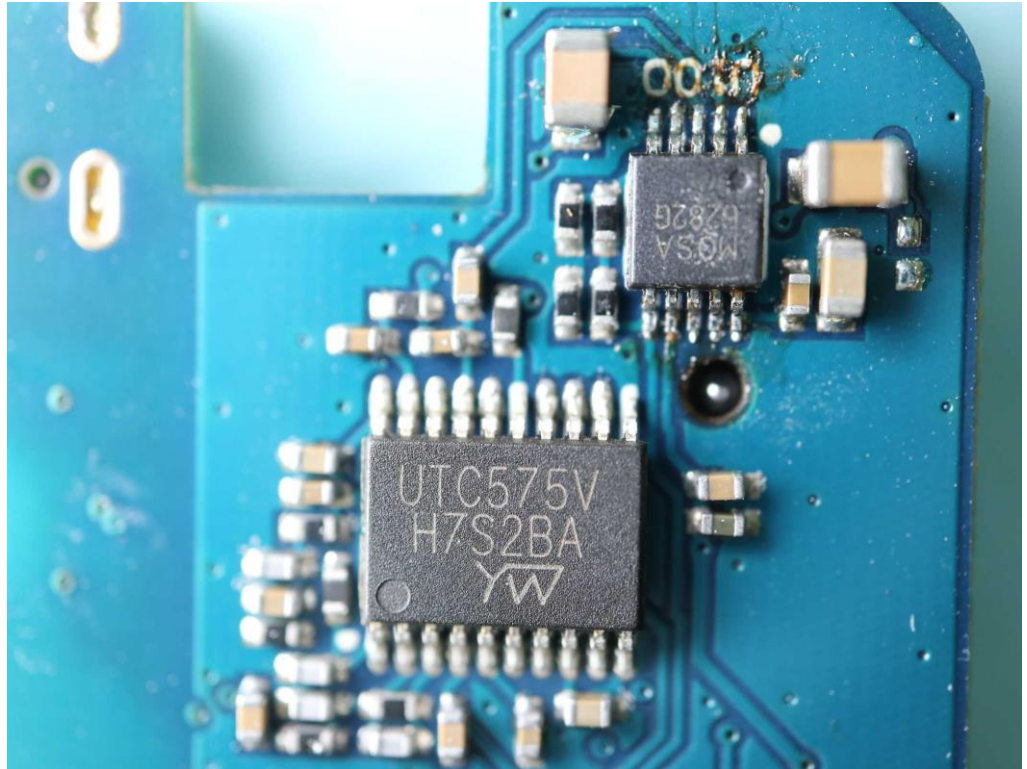

TX

RX
(Wireless
Microphone
Receiver)

Battery