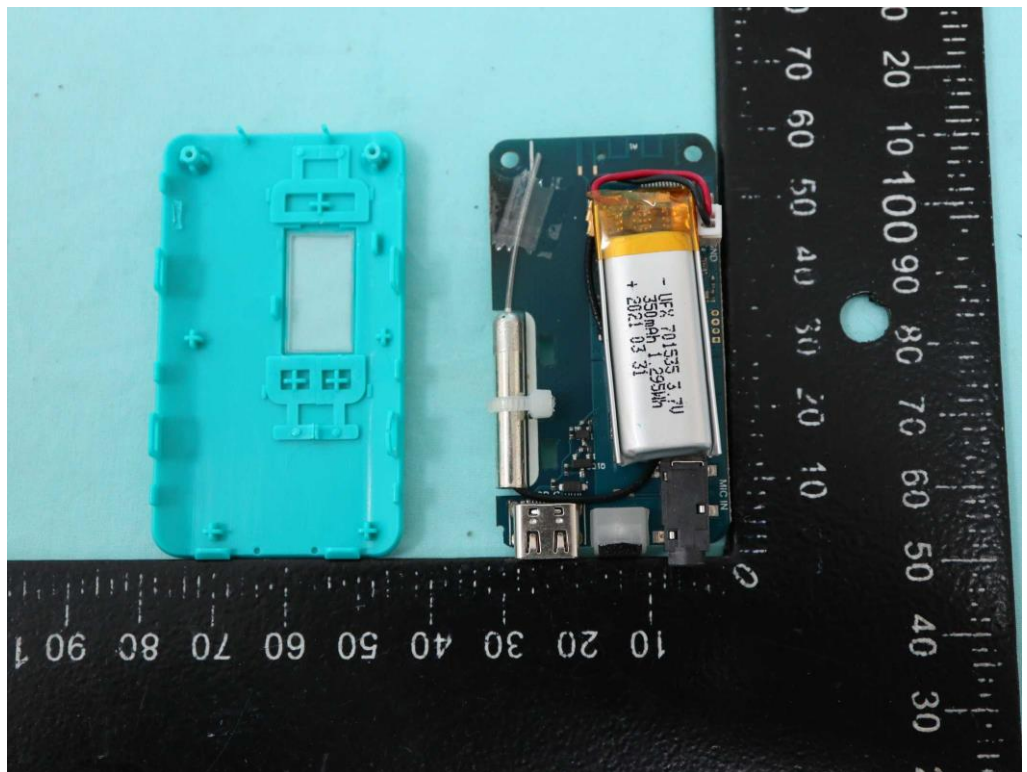

TX

RX
(Wireless
Microphone
Receiver)

Battery