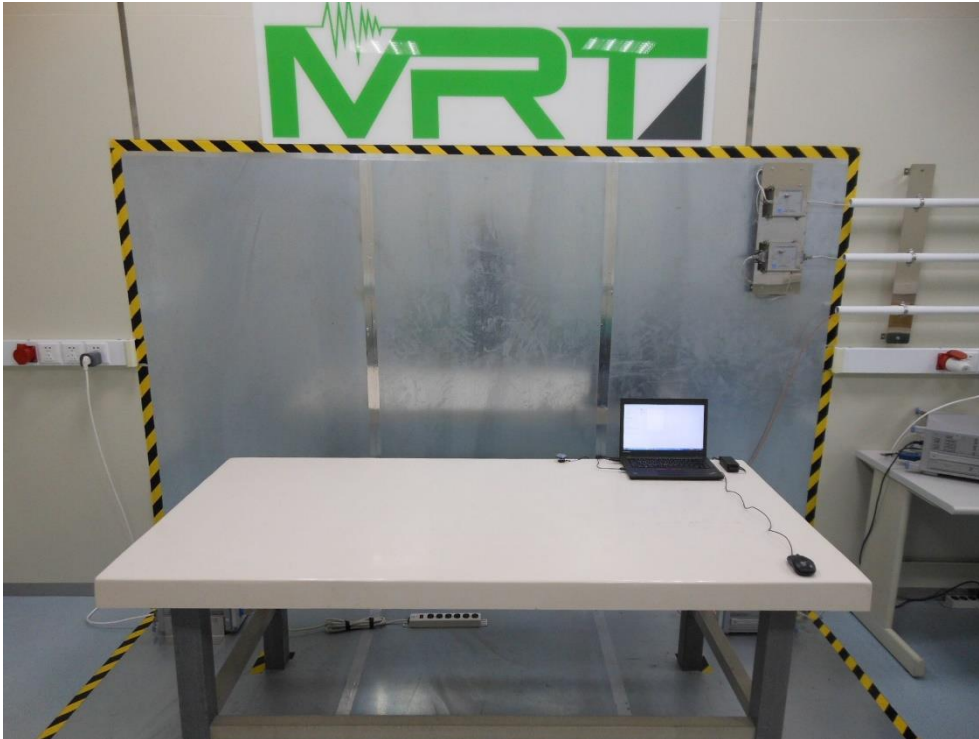

Product: Hybrid Watch

Brand Name: SEQUENT

Model Number: SC1

Test Photograph

Test Mode 1

Description: Front View of Conducted Emission Test Setup

Test Mode 1

Description: Back View of Conducted Emission Test Setup

Test Mode: Mode 1

Description: Radiated Emission Test Setup for below 1GHz

Test Mode: Mode 1

Description: Radiated Emission Test Setup for above 1GHz

Test Mode: Mode 1

Description: Radiated Emission Test Setup