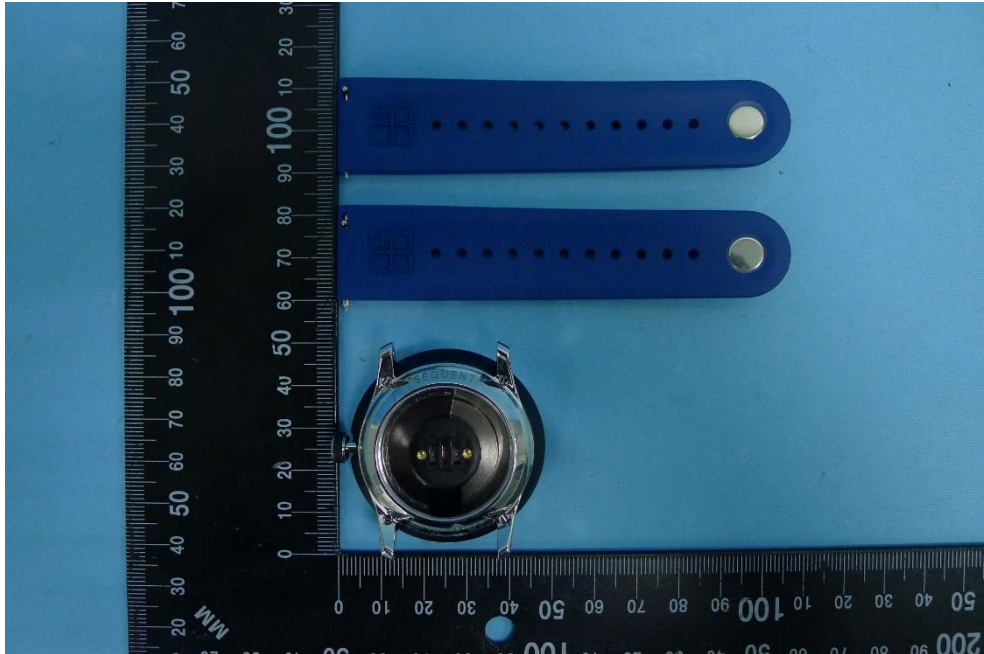

Product: Hybrid Watch

Brand Name: SEQUENT

Model Number: SC1

Internal Photograph

(1) EUT Photo

(2) EUT Photo

(3) EUT Photo

(4) EUT Photo

(5) EUT Photo

(6) EUT Photo

(7) EUT Photo

(8) EUT Photo

(11) EUT Photo

(12) EUT Photo

(13) EUT Photo