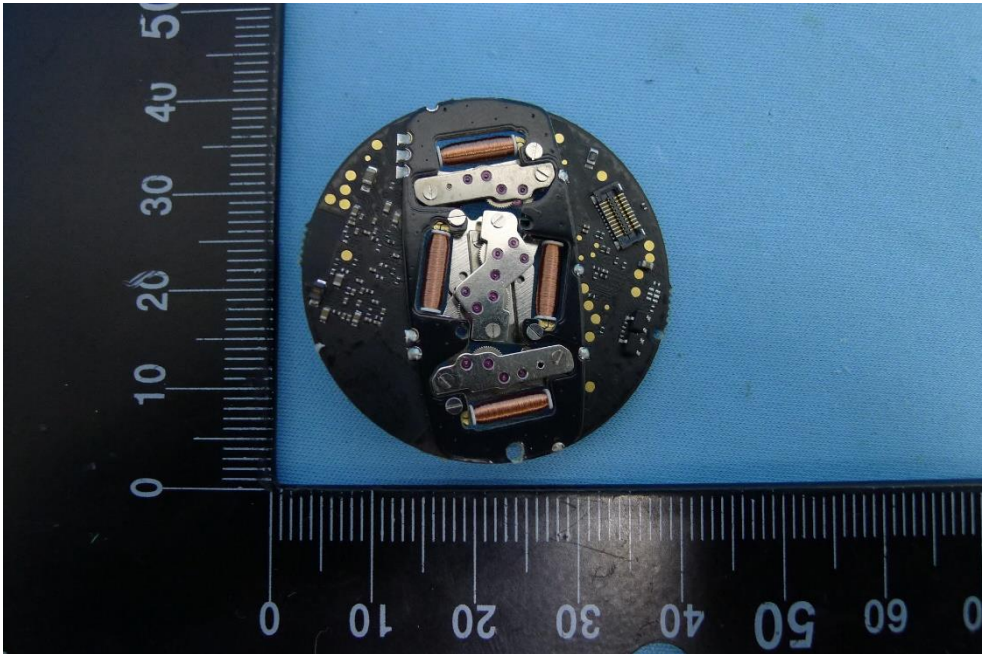

Product: Hybrid Watch

Brand Name: SEQUENT

Model Number: SC1

Internal Photograph

(1) EUT Photo

(2) EUT Photo

(3) EUT Photo

(4) EUT Photo

(5) EUT Photo

(6) EUT Photo

(7) EUT Photo

(8) EUT Photo

(11) EUT Photo

(12) EUT Photo

(13) EUT Photo