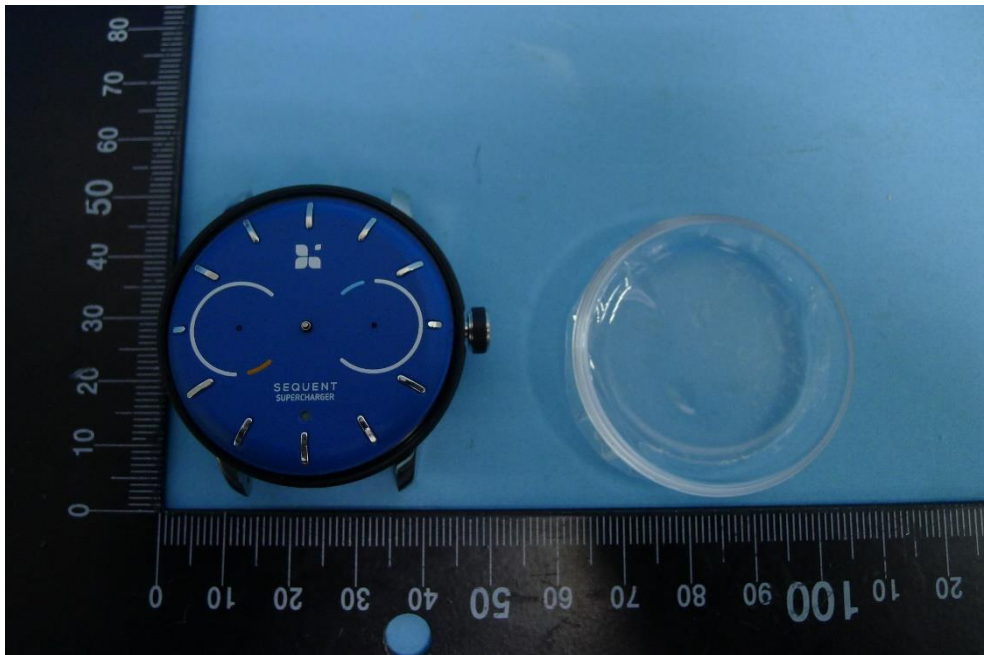

Product: Hybrid Watch

Brand Name: SEQUENT

Model Number: SC1

Internal Photograph

(1) EUT Photo

(2) EUT Photo

(3) EUT Photo

(4) EUT Photo

(5) EUT Photo

(6) EUT Photo

(7) EUT Photo

(8) EUT Photo

(11) EUT Photo

(12) EUT Photo

(13) EUT Photo