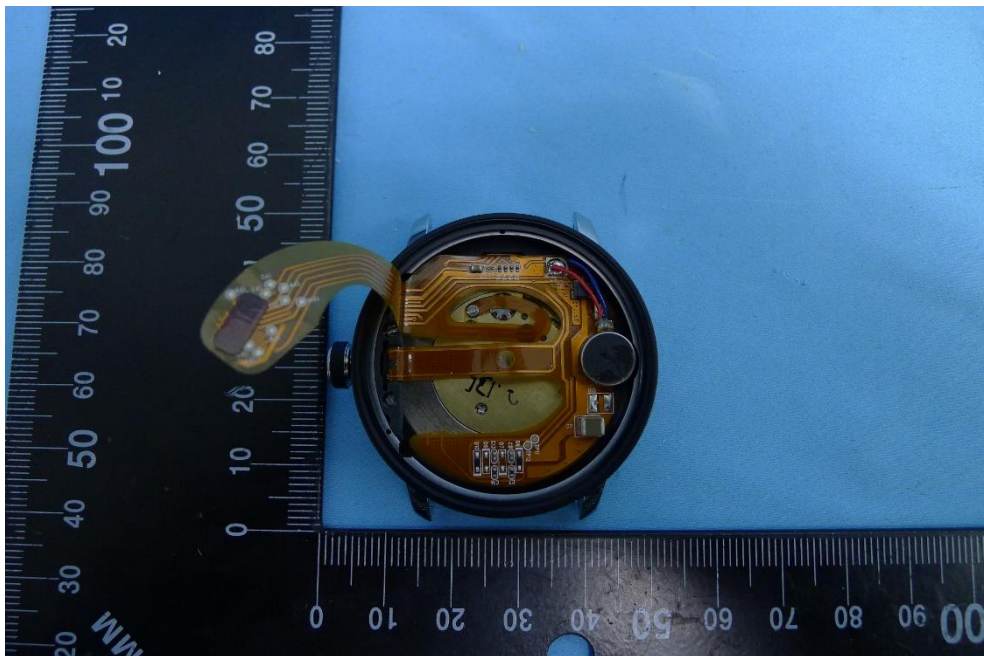

Product: Hybrid Watch

Brand Name: SEQUENT

Model Number: SC1

Internal Photograph

(1) EUT Photo

(2) EUT Photo

(3) EUT Photo

(4) EUT Photo

(5) EUT Photo

(6) EUT Photo

(7) EUT Photo

(8) EUT Photo

(11) EUT Photo

(12) EUT Photo

(13) EUT Photo