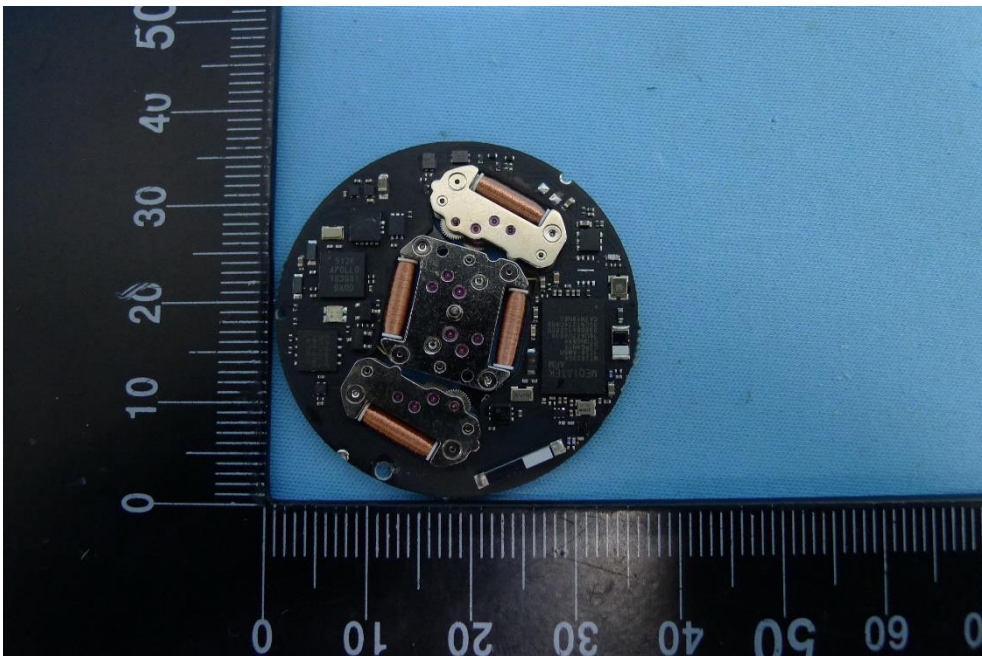

Product: Hybrid Watch

Brand Name: SEQUENT

Model Number: SC1

Internal Photograph

(1) EUT Photo

(2) EUT Photo

(3) EUT Photo

(4) EUT Photo

(5) EUT Photo

(6) EUT Photo

(7) EUT Photo

(8) EUT Photo

(11) EUT Photo

(12) EUT Photo

(13) EUT Photo