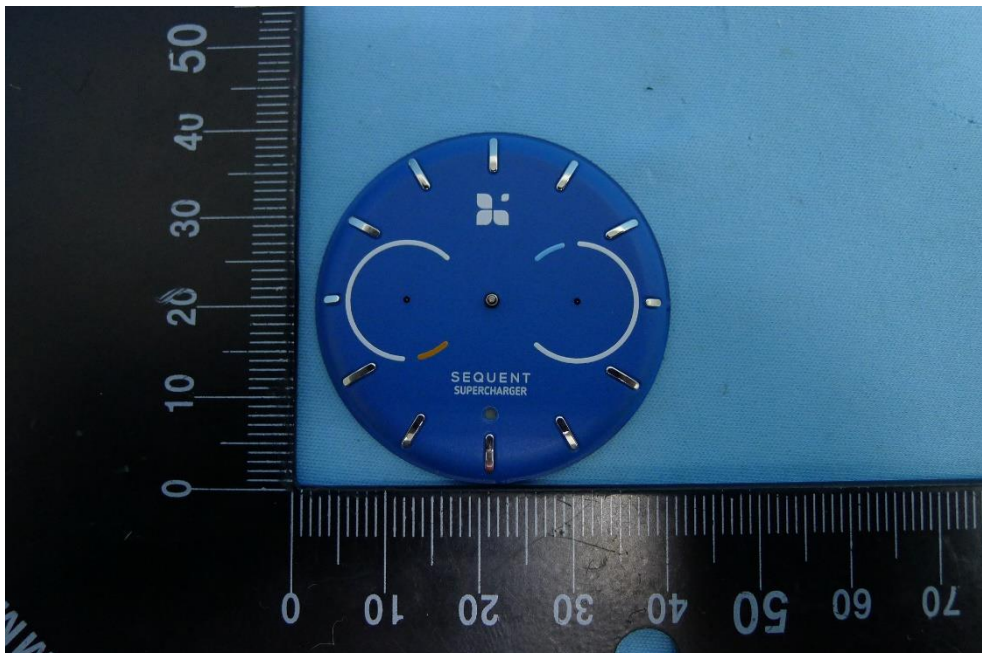

Product: Hybrid Watch

Brand Name: SEQUENT

Model Number: SC1

Internal Photograph

(1) EUT Photo

(2) EUT Photo

(3) EUT Photo

(4) EUT Photo

(5) EUT Photo

(6) EUT Photo

(7) EUT Photo

(8) EUT Photo

(11) EUT Photo

(12) EUT Photo

(13) EUT Photo