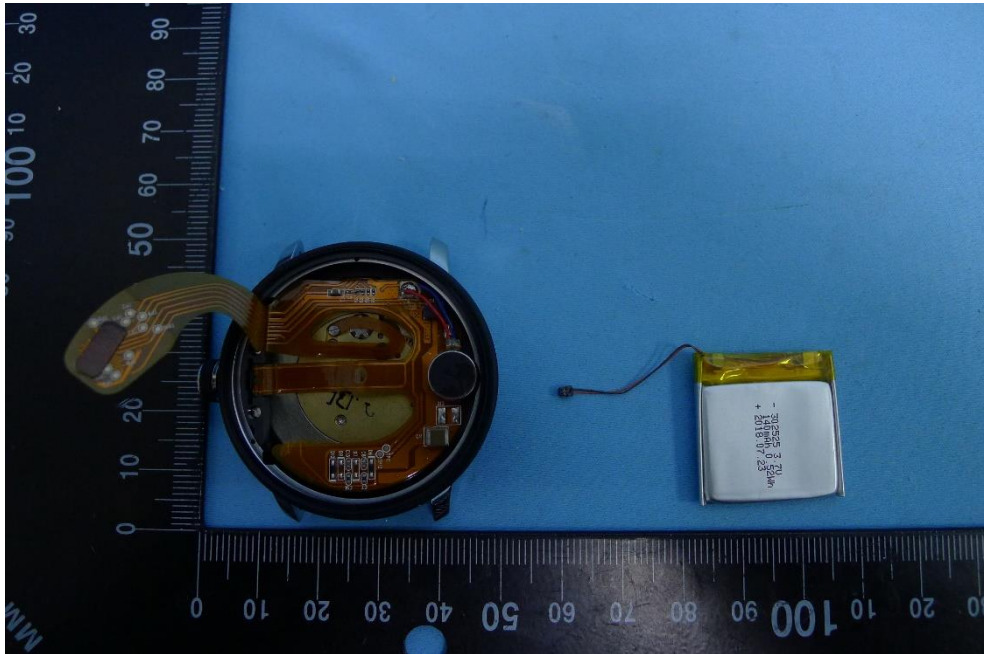

Product: Hybrid Watch

Brand Name: SEQUENT

Model Number: SC1

Internal Photograph

(1) EUT Photo

(2) EUT Photo

(3) EUT Photo

(4) EUT Photo

(5) EUT Photo

(6) EUT Photo

(7) EUT Photo

(8) EUT Photo

(11) EUT Photo

(12) EUT Photo

(13) EUT Photo