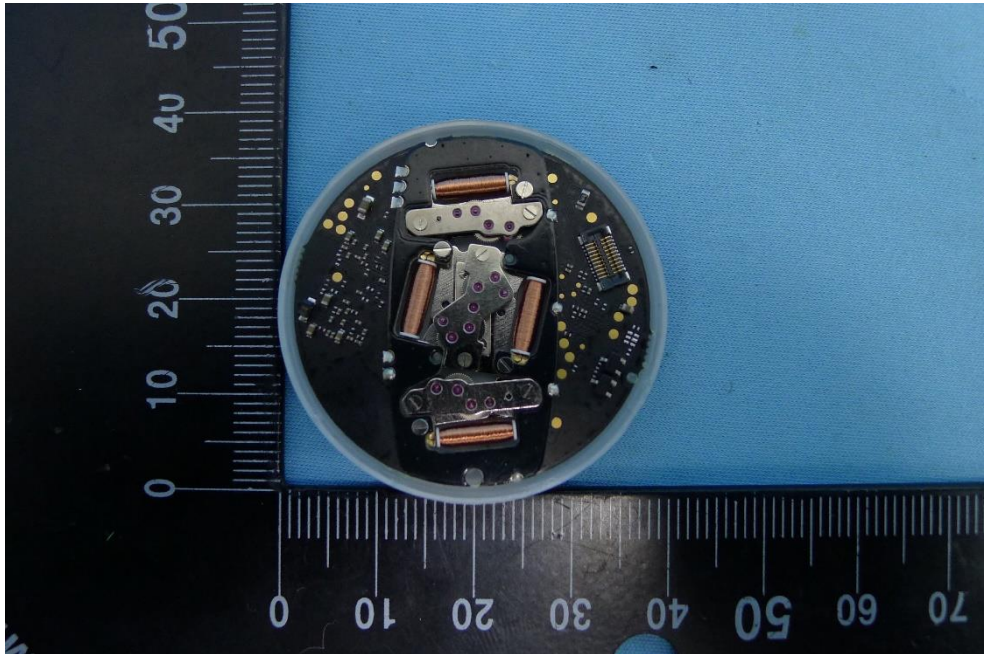

Product: Hybrid Watch

Brand Name: SEQUENT

Model Number: SC1

Internal Photograph

(1) EUT Photo

(2) EUT Photo

(3) EUT Photo

(4) EUT Photo

(5) EUT Photo

(6) EUT Photo

(7) EUT Photo

(8) EUT Photo

(11) EUT Photo

(12) EUT Photo

(13) EUT Photo