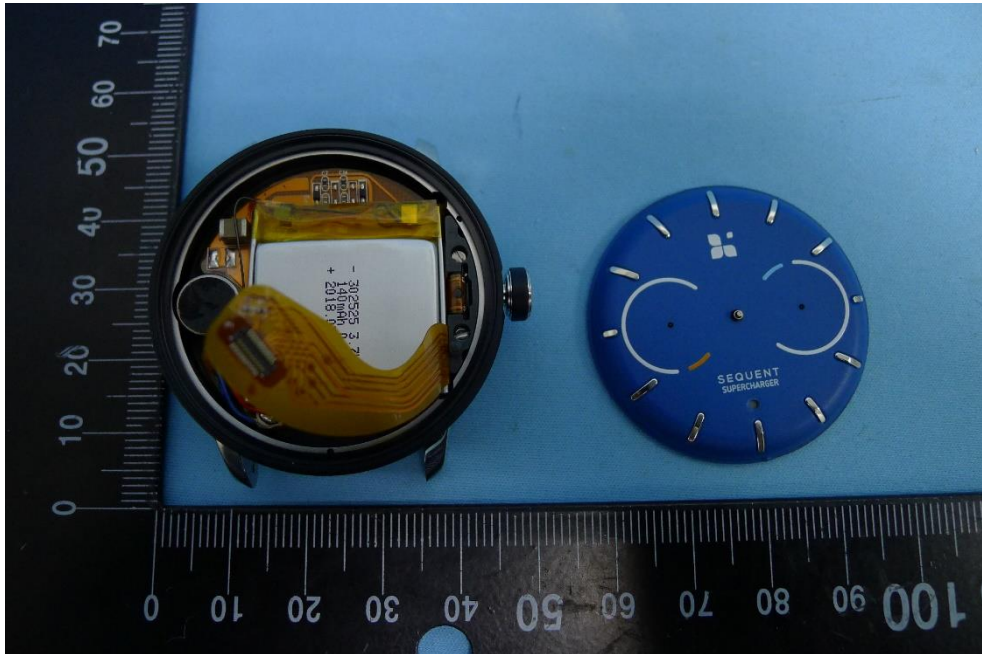

Product: Hybrid Watch

Brand Name: SEQUENT

Model Number: SC1

Internal Photograph

(1) EUT Photo

(2) EUT Photo

(3) EUT Photo

(4) EUT Photo

(5) EUT Photo

(6) EUT Photo

(7) EUT Photo

(8) EUT Photo

(11) EUT Photo

(12) EUT Photo

(13) EUT Photo