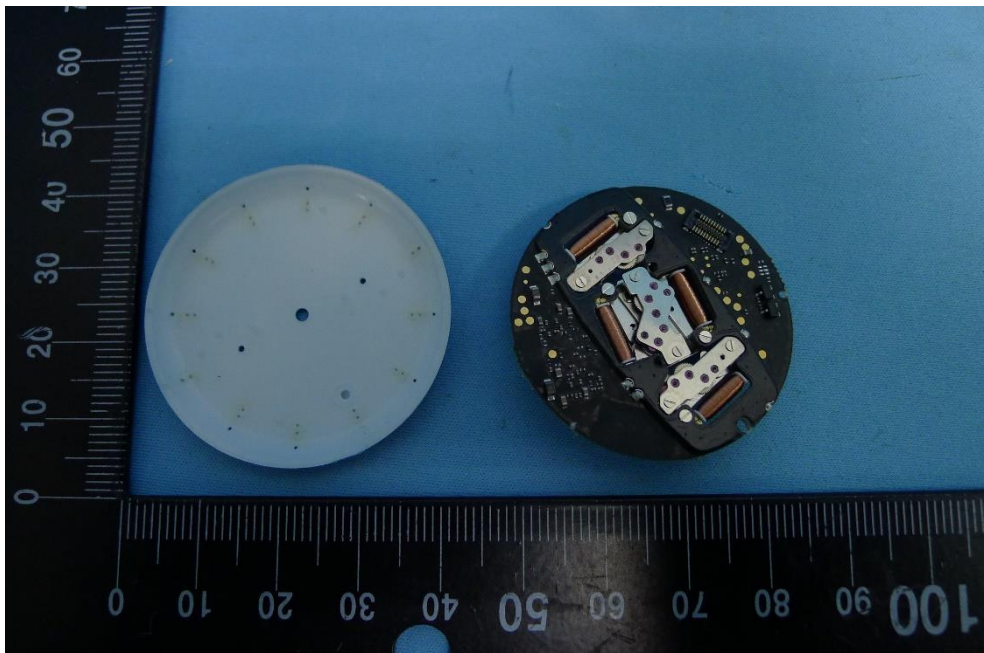

Product: Hybrid Watch

Brand Name: SEQUENT

Model Number: SC1

Internal Photograph

(1) EUT Photo

(2) EUT Photo

(3) EUT Photo

(4) EUT Photo

(5) EUT Photo

(6) EUT Photo

(7) EUT Photo

(8) EUT Photo

(11) EUT Photo

(12) EUT Photo

(13) EUT Photo