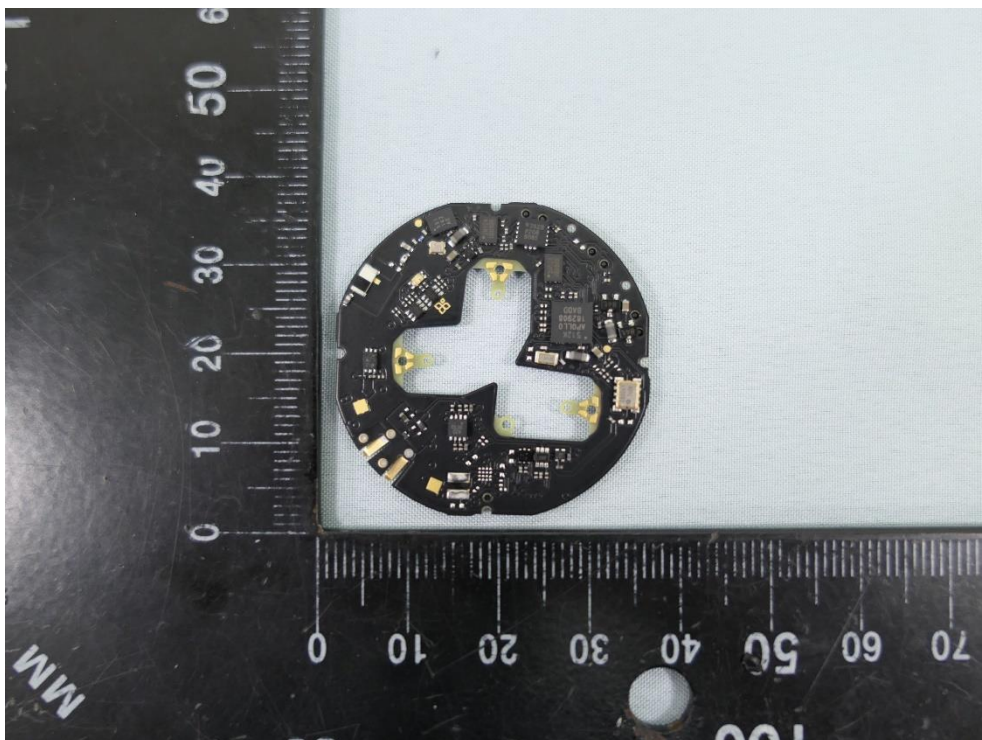

**Product: SEQUENT ELEKTRON  
WATCH,  
SEQUENT SUPERCHARGER  
WATCH**

**Brand Name: SEQUENT**

**Model Number: EL2.3  
TITANIUM,  
SC2.3 STEEL**

### Internal Photograph

(1) EUT Photo

(2) EUT Photo

(3) EUT Photo

(4) EUT Photo

(5) EUT Photo

(6) EUT Photo

(7) EUT Photo

(8) EUT Photo

(9) EUT Photo

(10) EUT Photo