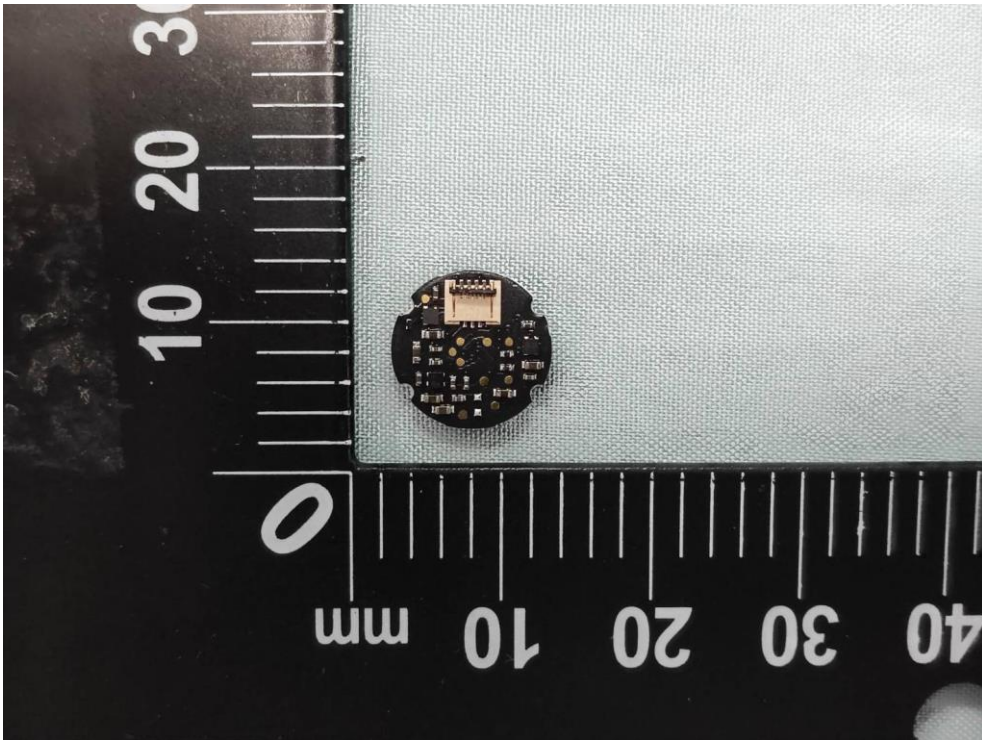

**Product: SEQUENT ELEKTRON  
WATCH,  
SEQUENT SUPERCHARGER  
WATCH**

**Brand Name: SEQUENT**

**Model Number: EL2.3  
TITANIUM,  
SC2.3 STEEL**

### Internal Photograph

(1) EUT Photo

(2) EUT Photo

(3) EUT Photo

(4) EUT Photo

(5) EUT Photo

(6) EUT Photo

(7) EUT Photo