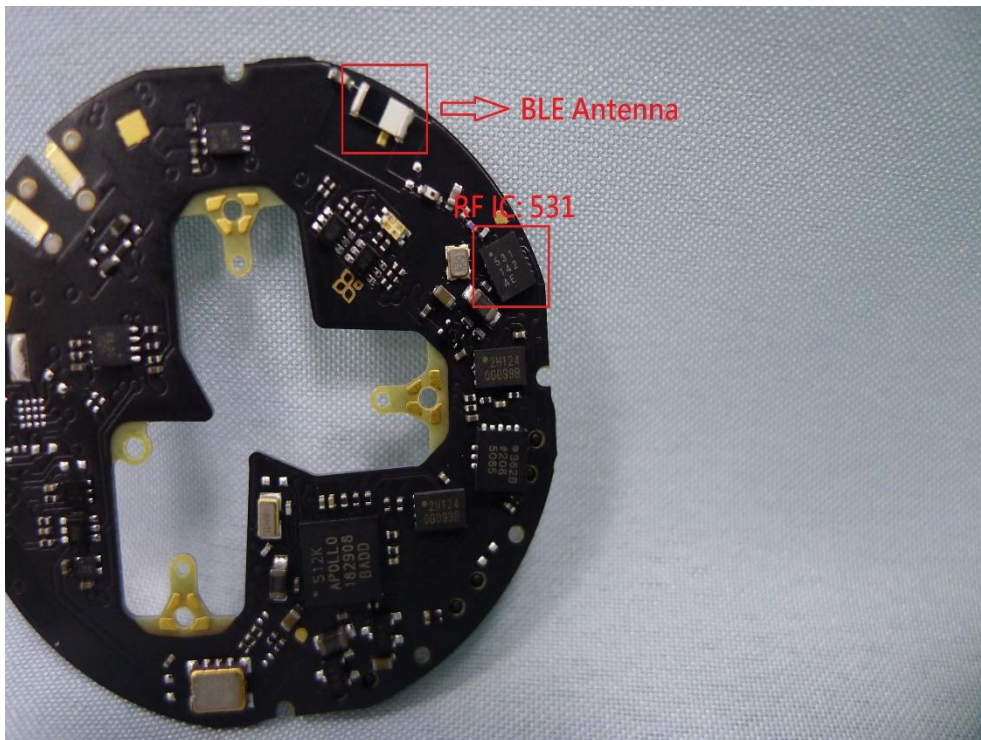

**Product: SEQUENT ELEKTRON  
WATCH,  
SEQUENT SUPERCHARGER  
WATCH**

**Brand Name: SEQUENT**

**Model Number: EL2.3  
TITANIUM,  
SC2.3 STEEL**

### Internal Photograph

(1) EUT Photo

(2) EUT Photo

(3) EUT Photo

(4) EUT Photo

(5) EUT Photo

(6) EUT Photo

(7) EUT Photo

(8) EUT Photo

(9) EUT Photo

(10) EUT Photo