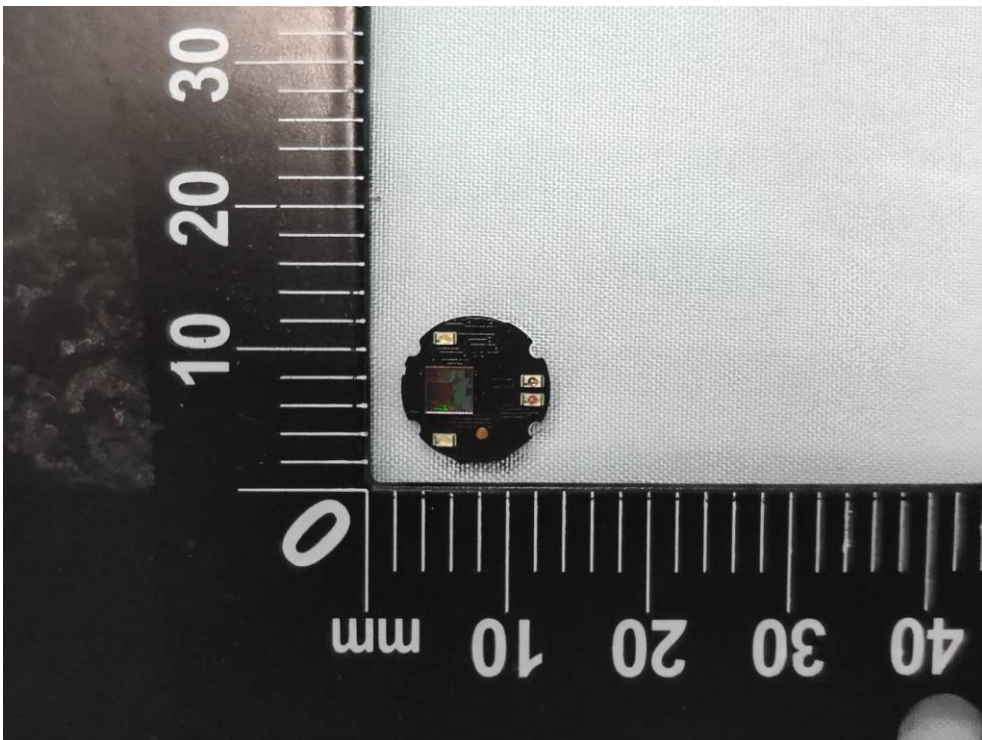

(8) EUT Photo