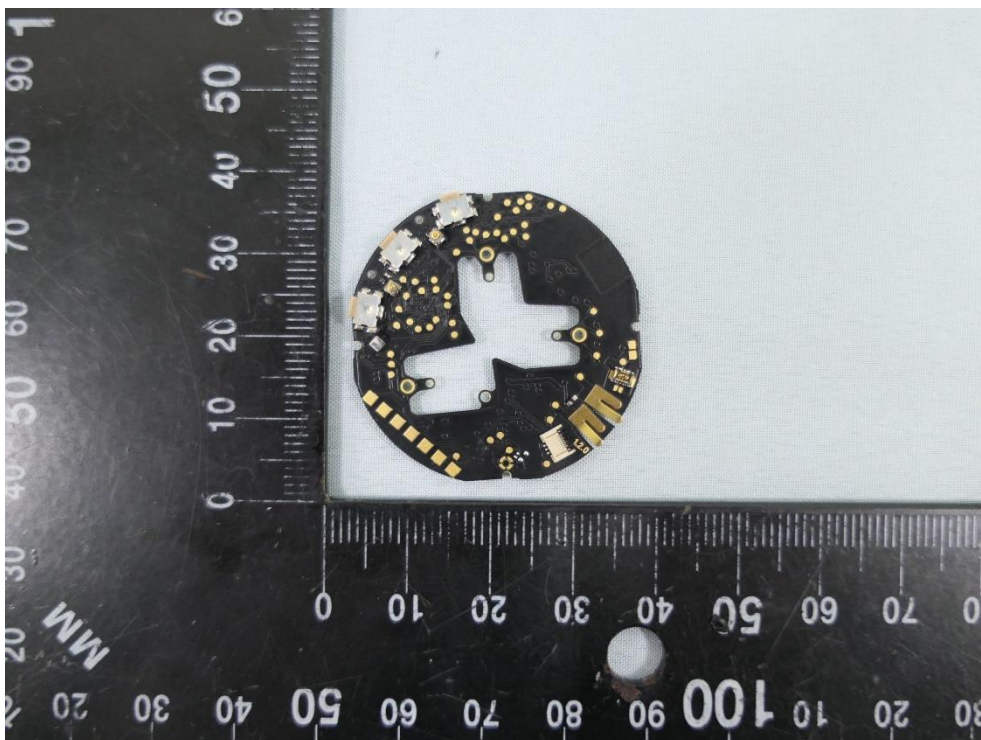

**Product: SEQUENT ELEKTRON  
WATCH,  
SEQUENT SUPERCHARGER  
WATCH**

**Brand Name: SEQUENT**

**Model Number: EL2.3  
TITANIUM,  
SC2.3 STEEL**

### Internal Photograph

(1) EUT Photo

(2) EUT Photo

(3) EUT Photo

(4) EUT Photo

(5) EUT Photo

(6) EUT Photo

(7) EUT Photo

(8) EUT Photo

(9) EUT Photo

(10) EUT Photo