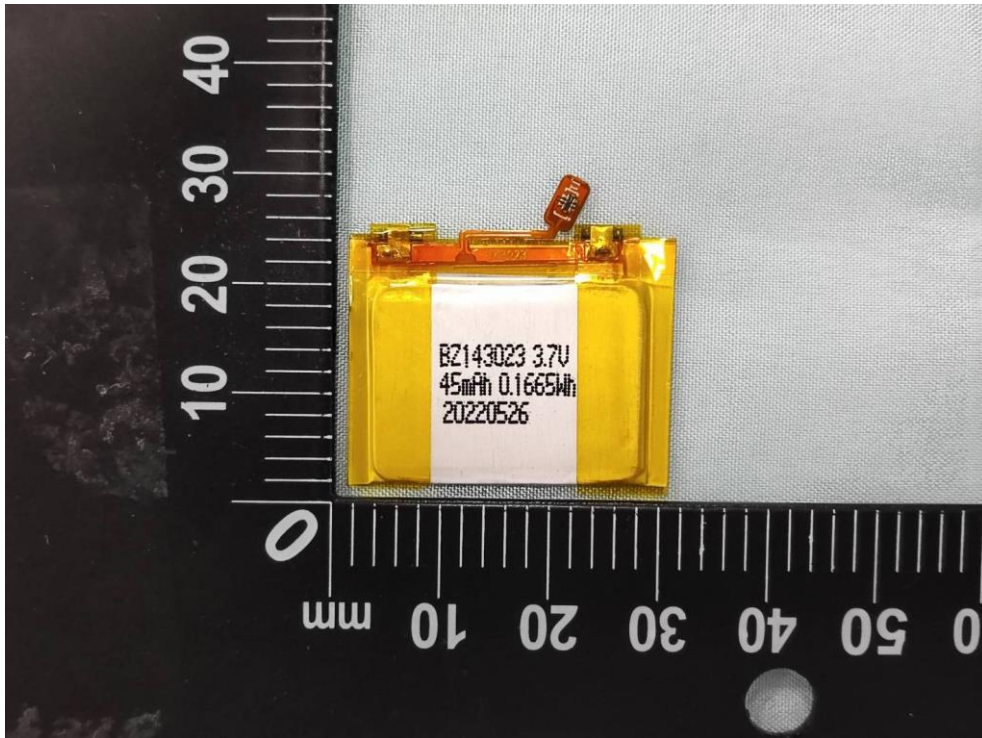

(9) EUT Photo