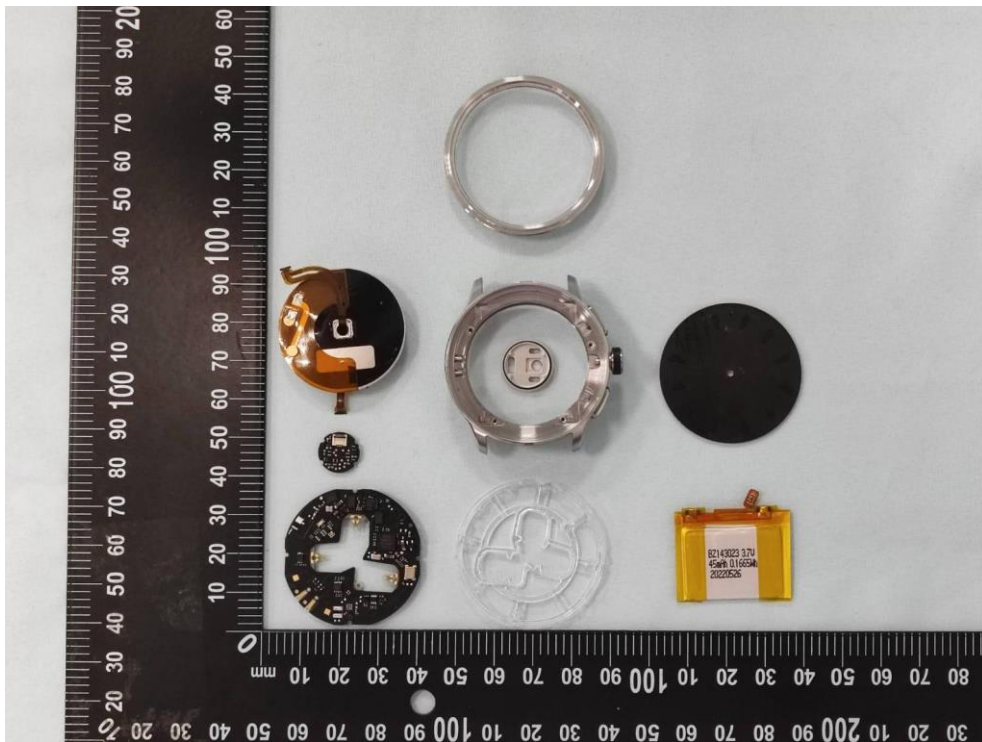

**Product: SEQUENT ELEKTRON  
WATCH,  
SEQUENT SUPERCHARGER  
WATCH**

**Brand Name: SEQUENT**

**Model Number: EL2.3  
TITANIUM,  
SC2.3 STEEL**

### Internal Photograph

(1) EUT Photo

(2) EUT Photo

(3) EUT Photo

(4) EUT Photo

(5) EUT Photo

(6) EUT Photo

(7) EUT Photo