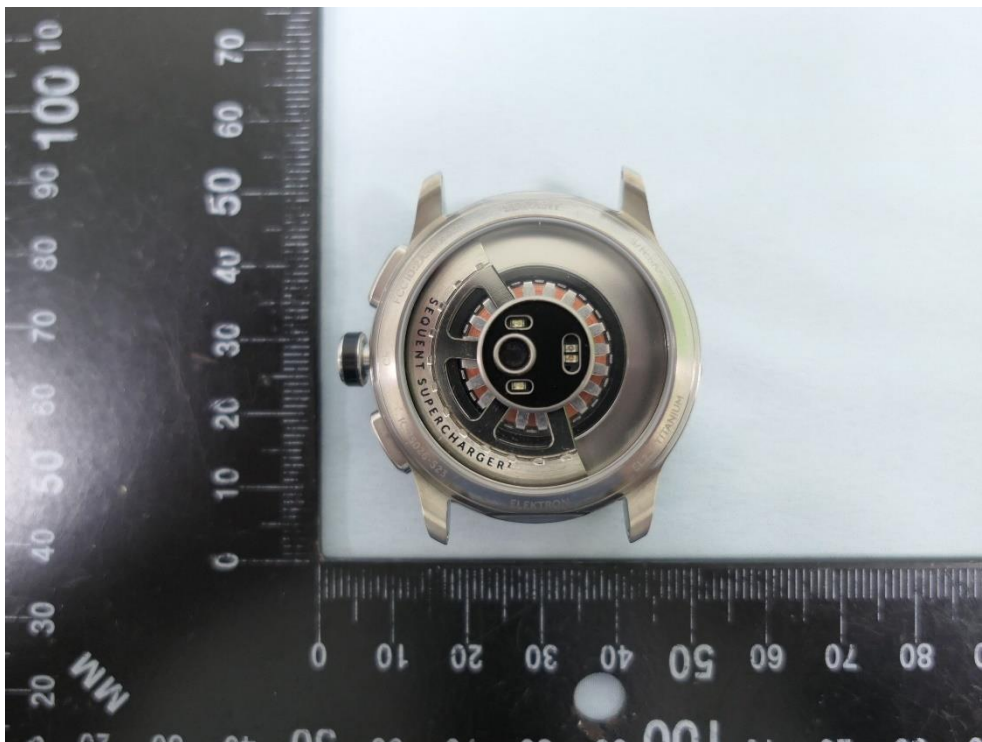

**Product: SEQUENT ELEKTRON
WATCH,
SEQUENT SUPERCHARGER
WATCH**

Brand Name: SEQUENT

**Model Number: EL2.3
TITANIUM,
SC2.3 STEEL**

External Photograph

(1) EUT Photo (Black)

(2) EUT Photo

(3) EUT Photo

(4) EUT Photo

(5) EUT Photo

(6) EUT Photo

(7) EUT Photo (Aquamarine Blue)

(8) EUT Photo

(9) EUT Photo

(10) EUT Photo

(11) EUT Photo

(12) EUT Photo

(13) EUT Photo (Blue)

(14) EUT Photo

(15) EUT Photo

(16) EUT Photo

(17) EUT Photo

(18) EUT Photo

(19) EUT Photo (White)

(20) EUT Photo