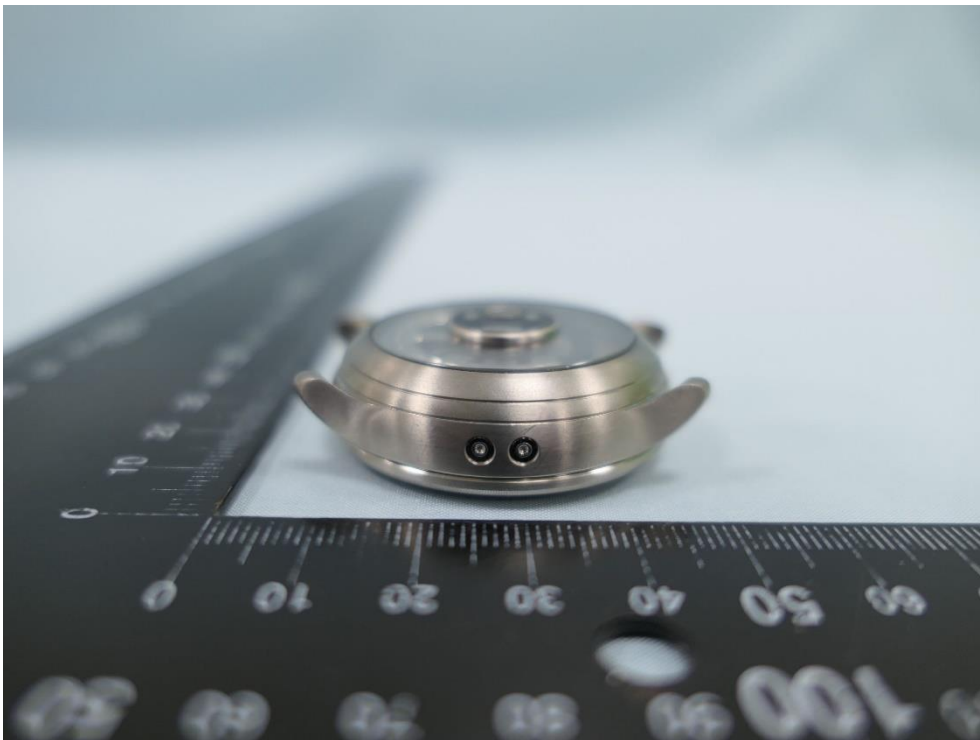

**Product: SEQUENT ELEKTRON
WATCH,
SEQUENT SUPERCHARGER
WATCH**

Brand Name: SEQUENT

**Model Number: EL2.3
TITANIUM,
SC2.3 STEEL**

External Photograph

(1) EUT Photo (Black)

(2) EUT Photo

(3) EUT Photo

(4) EUT Photo

(13) EUT Photo (Blue)

(14) EUT Photo

(15) EUT Photo

(16) EUT Photo

(17) EUT Photo

(18) EUT Photo

(19) EUT Photo (White)

(20) EUT Photo