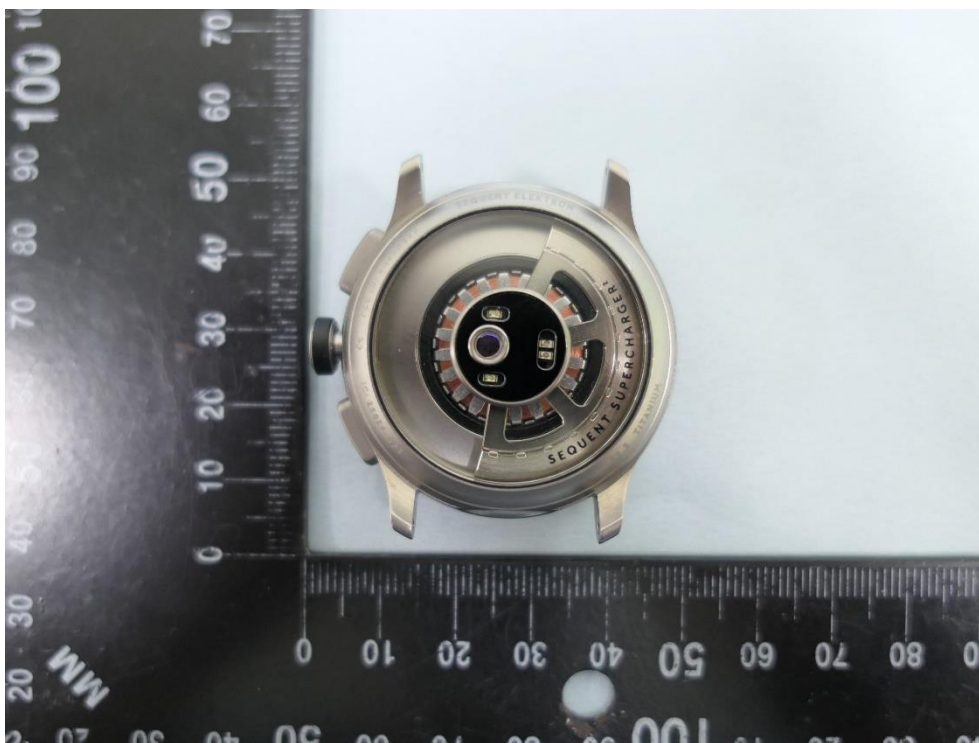

**Product: SEQUENT ELEKTRON
WATCH,
SEQUENT SUPERCHARGER
WATCH**

Brand Name: SEQUENT

**Model Number: EL2.3
TITANIUM,
SC2.3 STEEL**

External Photograph

(1) EUT Photo (Black)

(2) EUT Photo

(3) EUT Photo

(4) EUT Photo

(5) EUT Photo

(6) EUT Photo

(7) EUT Photo (Aquamarine Blue)

(8) EUT Photo

(9) EUT Photo

(10) EUT Photo

(11) EUT Photo

(12) EUT Photo