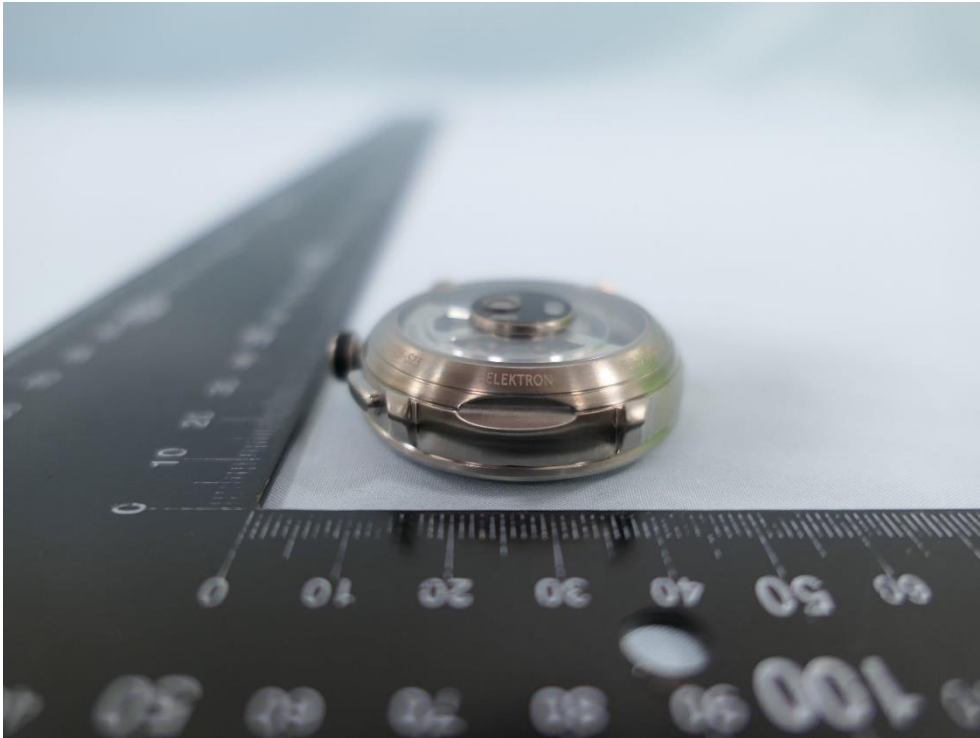

**Product: SEQUENT ELEKTRON
WATCH,
SEQUENT SUPERCHARGER
WATCH**

Brand Name: SEQUENT

**Model Number: EL2.3
TITANIUM,
SC2.3 STEEL**

External Photograph

(1) EUT Photo (Black)

(2) EUT Photo

(3) EUT Photo

(4) EUT Photo

(5) EUT Photo

(6) EUT Photo

(7) EUT Photo (Aquamarine Blue)

(8) EUT Photo

(9) EUT Photo

(10) EUT Photo

(11) EUT Photo

(12) EUT Photo