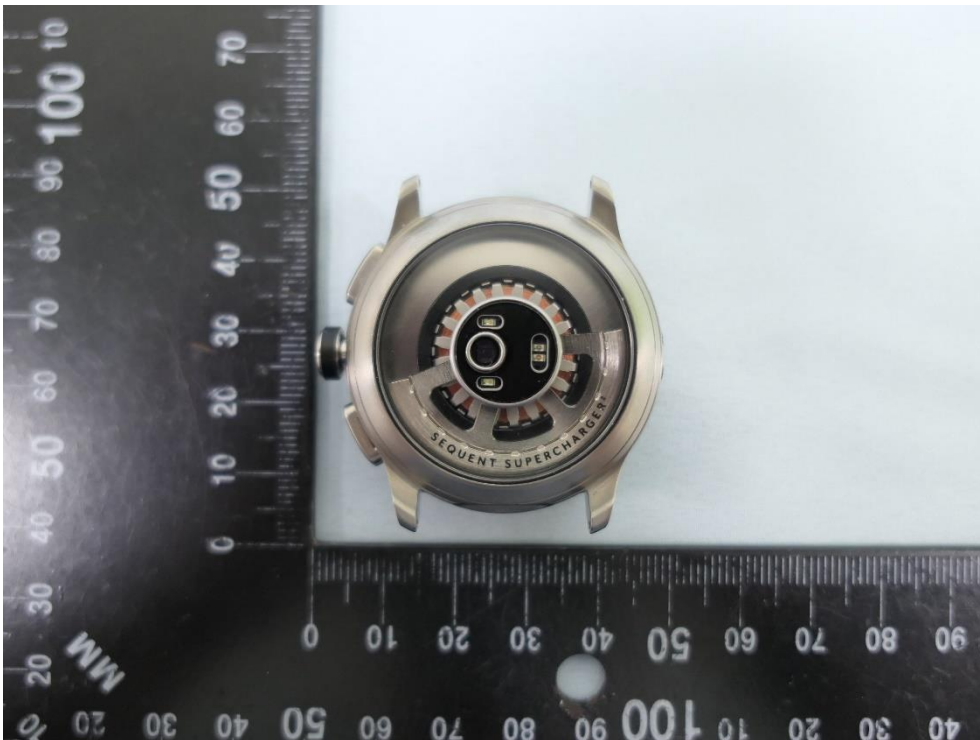

(14) EUT Photo