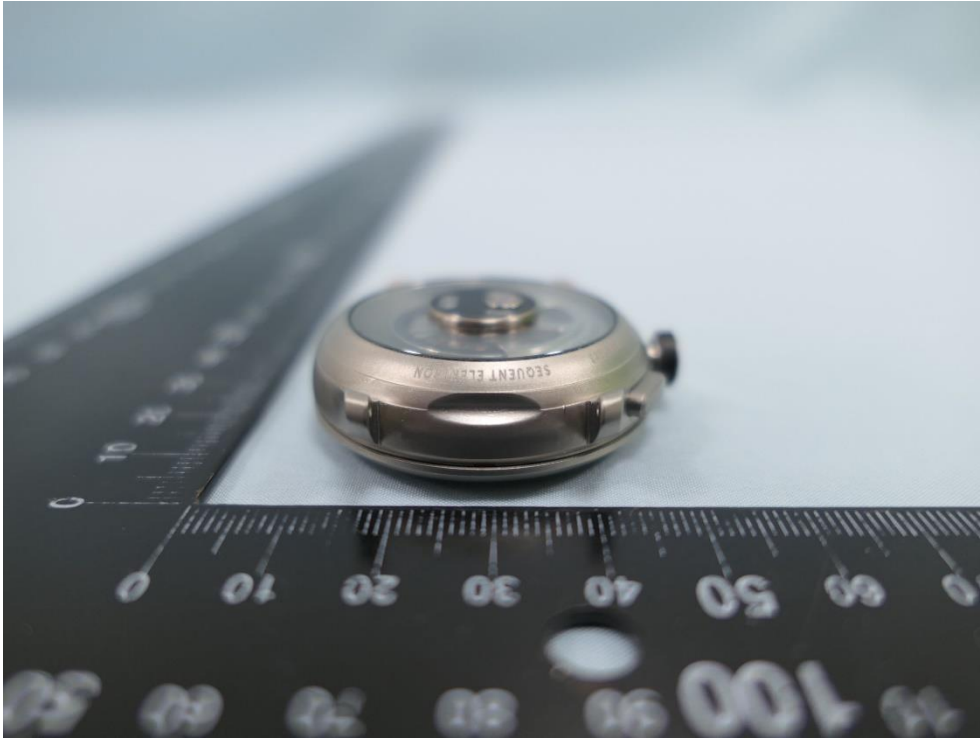

**Product: SEQUENT ELEKTRON
WATCH,
SEQUENT SUPERCHARGER
WATCH**

Brand Name: SEQUENT

**Model Number: EL2.3
TITANIUM,
SC2.3 STEEL**

External Photograph

(1) EUT Photo (Black)

(2) EUT Photo

(3) EUT Photo

(4) EUT Photo

(5) EUT Photo

(6) EUT Photo

(7) EUT Photo (Aquamarine Blue)

(8) EUT Photo

(9) EUT Photo

(10) EUT Photo

(11) EUT Photo

(12) EUT Photo