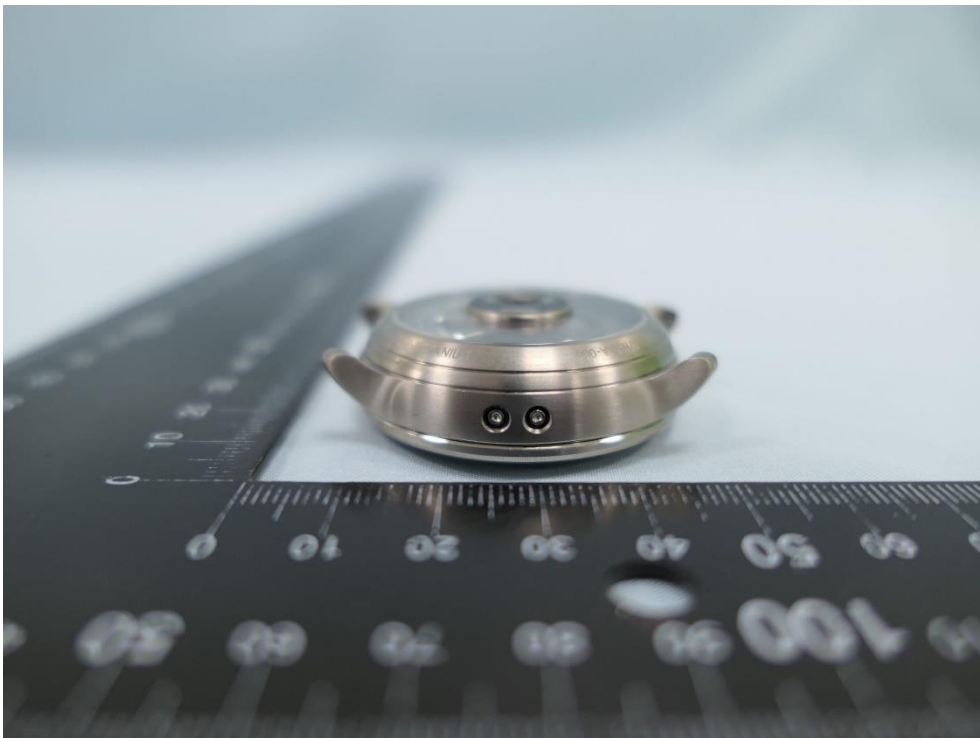

**Product: SEQUENT ELEKTRON
WATCH,
SEQUENT SUPERCHARGER
WATCH**

Brand Name: SEQUENT

**Model Number: EL2.3
TITANIUM,
SC2.3 STEEL**

External Photograph

(1) EUT Photo (Black)

(2) EUT Photo

(3) EUT Photo

(4) EUT Photo

(5) EUT Photo

(6) EUT Photo

(7) EUT Photo (Aquamarine Blue)

(8) EUT Photo

(9) EUT Photo

(10) EUT Photo

(11) EUT Photo

(12) EUT Photo

(13) EUT Photo (Blue)

(14) EUT Photo

(15) EUT Photo

(16) EUT Photo

(17) EUT Photo

(18) EUT Photo

(19) EUT Photo (White)

(20) EUT Photo