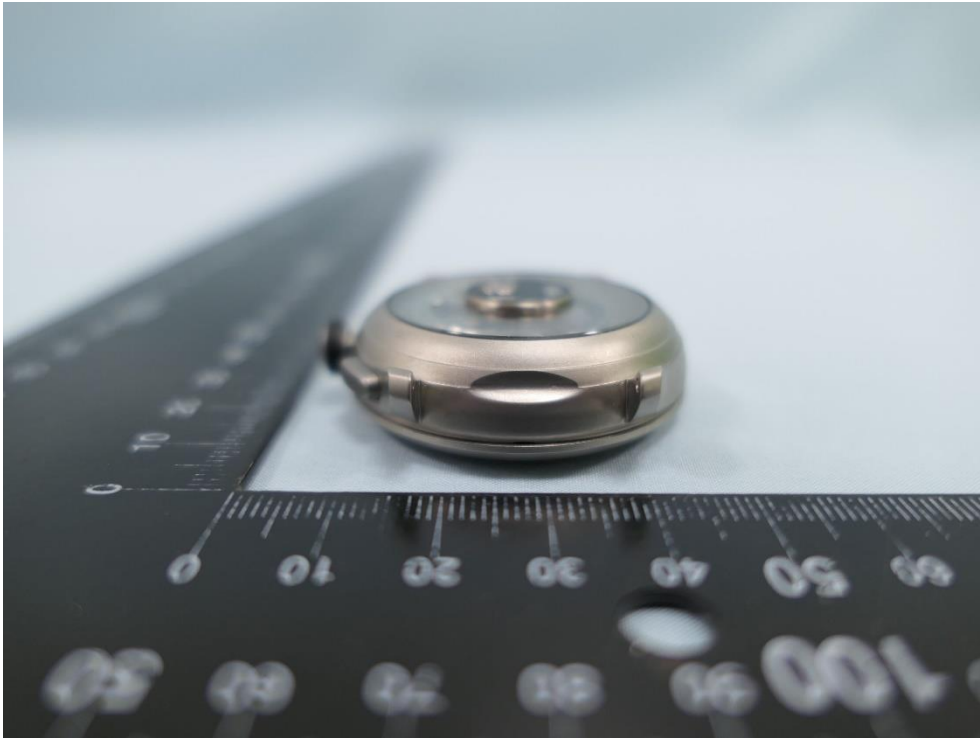

**Product: SEQUENT ELEKTRON
WATCH,
SEQUENT SUPERCHARGER
WATCH**

Brand Name: SEQUENT

**Model Number: EL2.3
TITANIUM,
SC2.3 STEEL**

External Photograph

(1) EUT Photo (Black)

(2) EUT Photo

(3) EUT Photo

(4) EUT Photo

(5) EUT Photo

(6) EUT Photo

(7) EUT Photo (Aquamarine Blue)

(8) EUT Photo

(9) EUT Photo

(10) EUT Photo

(11) EUT Photo

(12) EUT Photo