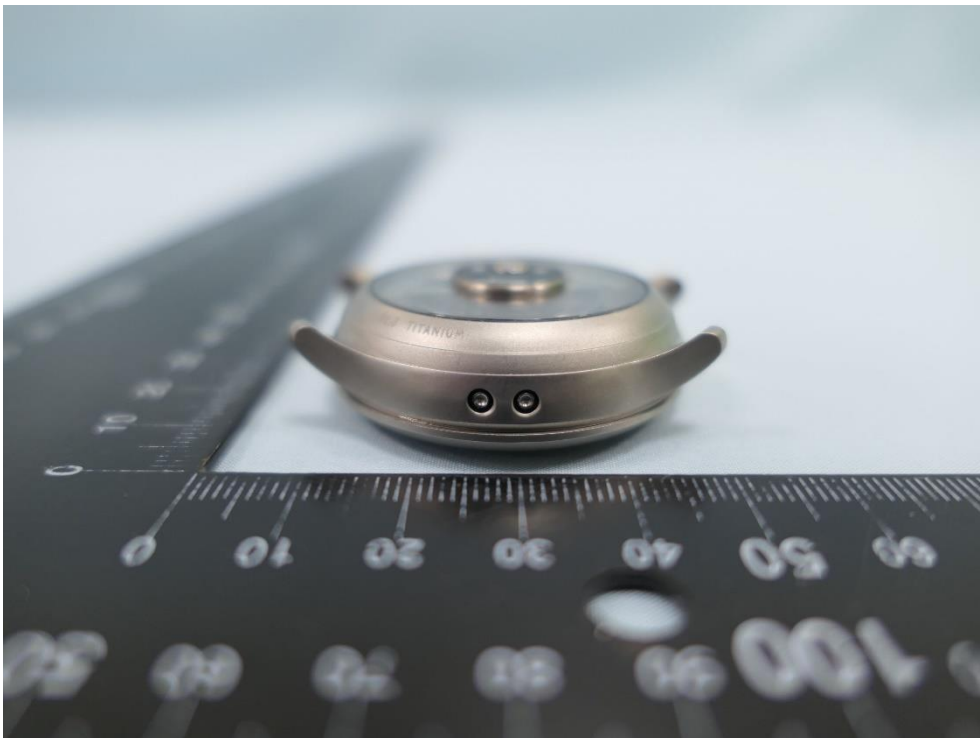

**Product: SEQUENT ELEKTRON
WATCH,
SEQUENT SUPERCHARGER
WATCH**

Brand Name: SEQUENT

**Model Number: EL2.3
TITANIUM,
SC2.3 STEEL**

External Photograph

(1) EUT Photo (Black)

(2) EUT Photo

(3) EUT Photo

(4) EUT Photo

(5) EUT Photo

(6) EUT Photo

(7) EUT Photo (Aquamarine Blue)

(8) EUT Photo

(9) EUT Photo

(10) EUT Photo

(11) EUT Photo

(12) EUT Photo