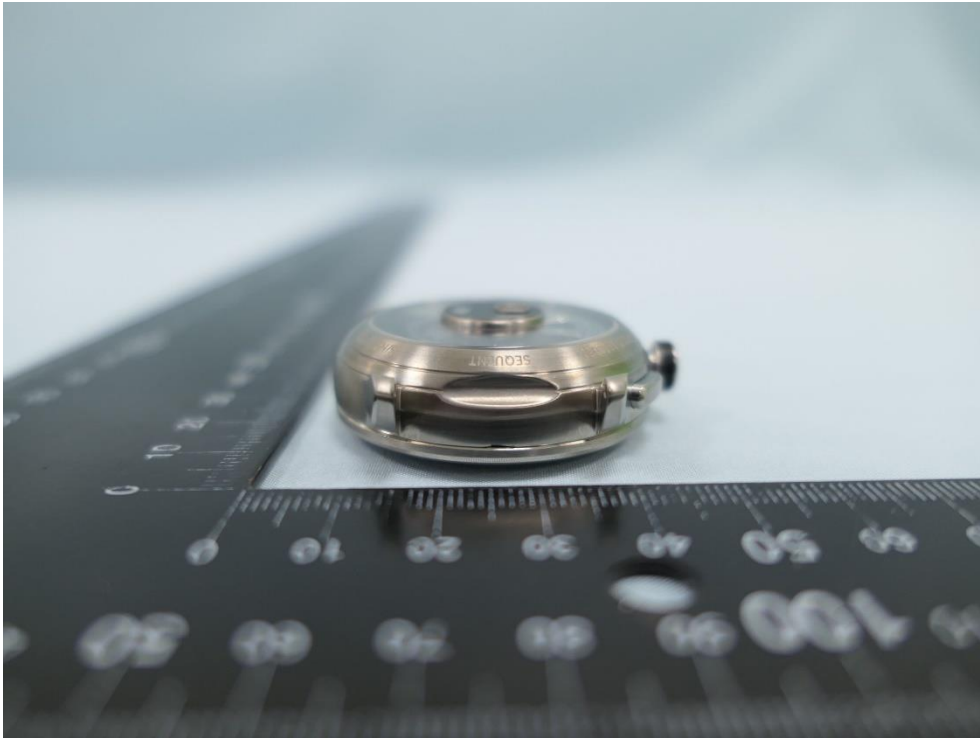

**Product: SEQUENT ELEKTRON
WATCH,
SEQUENT SUPERCHARGER
WATCH**

Brand Name: SEQUENT

**Model Number: EL2.3
TITANIUM,
SC2.3 STEEL**

External Photograph

(1) EUT Photo (Black)

(2) EUT Photo

(3) EUT Photo

(4) EUT Photo

(5) EUT Photo

(6) EUT Photo

(7) EUT Photo (Aquamarine Blue)

(8) EUT Photo

(9) EUT Photo

(10) EUT Photo

(11) EUT Photo

(12) EUT Photo

(13) EUT Photo (Blue)

(14) EUT Photo

(15) EUT Photo

(16) EUT Photo

(17) EUT Photo

(18) EUT Photo

(19) EUT Photo (White)

(20) EUT Photo