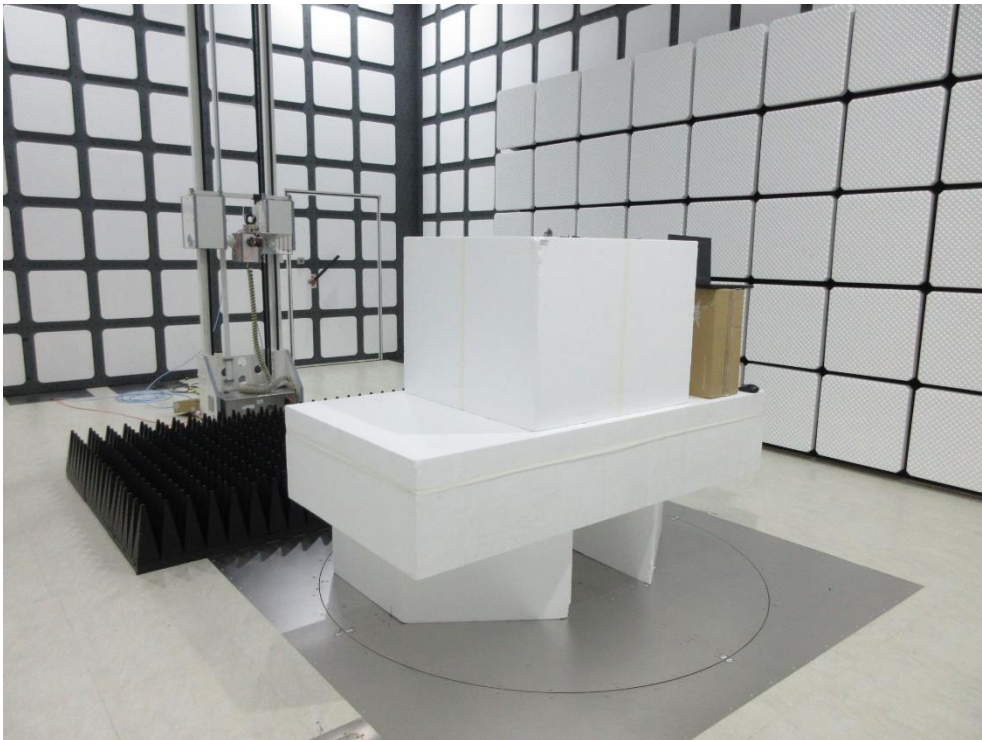

**Product: SEQUENT
ELEKTRON WATCH, SEQUENT
SUPERCHARGER WATCH**

Brand Name: Sequent

**Model Number: S2.2
TITANIUM, S2.2 STEEL-ALU**

Test Photograph

Description: Front View of Conducted Emission Test Setup

Description: Back View of Conducted Emission Test Setup

Description: Radiated Emission Test Setup for below 1GHz

Description: Radiated Emission Test Setup for above 1GHz

Description: Conducted Emission Test Setup