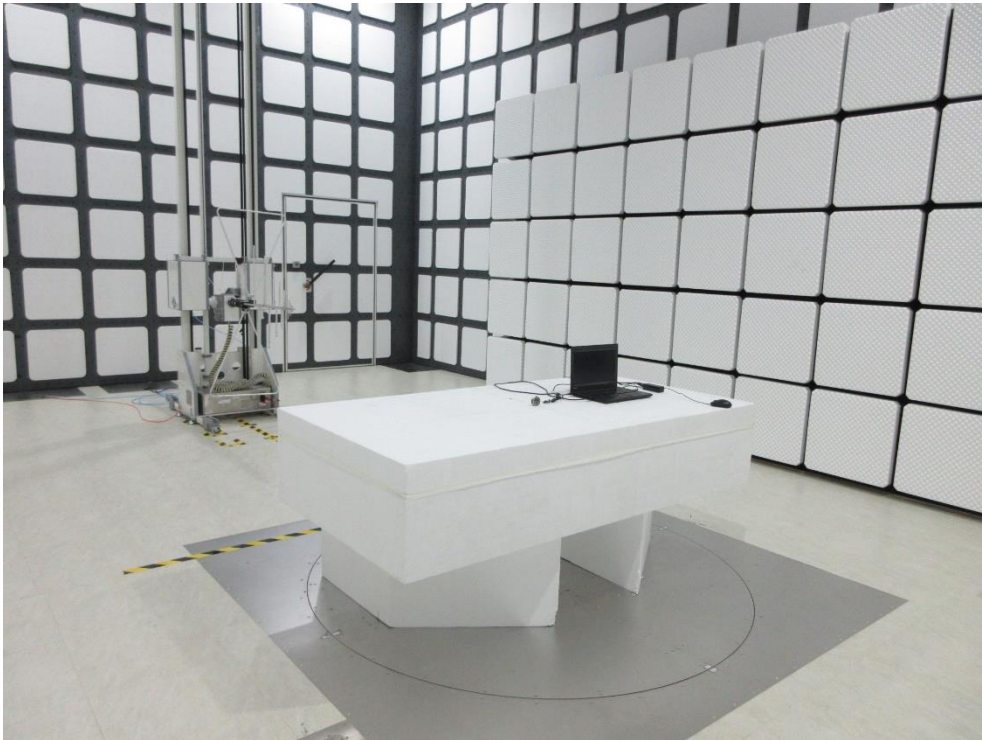

**Product: SEQUENT
ELEKTRON WATCH, SEQUENT
SUPERCHARGER WATCH**

Brand Name: Sequent

**Model Number: S2.2
TITANIUM, S2.2 STEEL-ALU**

Test Photograph

Description: Front View of Conducted Emission Test Setup

Description: Back View of Conducted Emission Test Setup

Description: Radiated Emission Test Setup for below 1GHz

Description: Radiated Emission Test Setup for above 1GHz

Description: Conducted Emission Test Setup