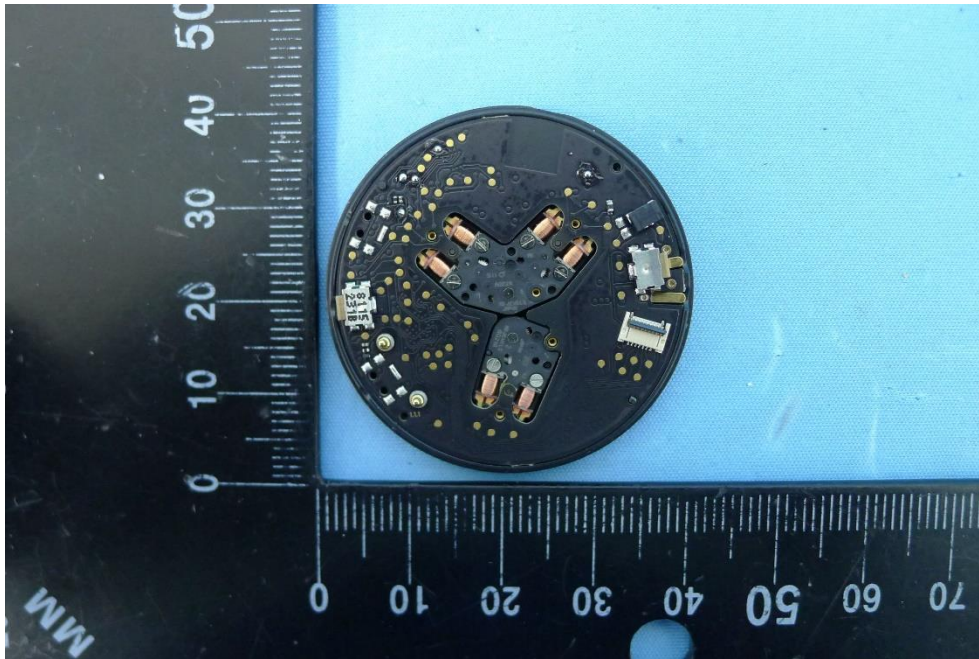

**Product: SEQUENT  
ELEKTRON WATCH, SEQUENT  
SUPERCHARGER WATCH**

**Brand Name: Sequent**

**Model Number: S2.2  
TITANIUM, S2.2 STEEL-ALU**

### Internal Photograph

(1) EUT Photo

(2) EUT Photo

(3) EUT Photo

(4) EUT Photo

(5) EUT Photo

(6) EUT Photo

(7) EUT Photo

(8) EUT Photo

(9) EUT Photo

(10) EUT Photo

(11) EUT Photo

(12) EUT Photo

(13) EUT Photo