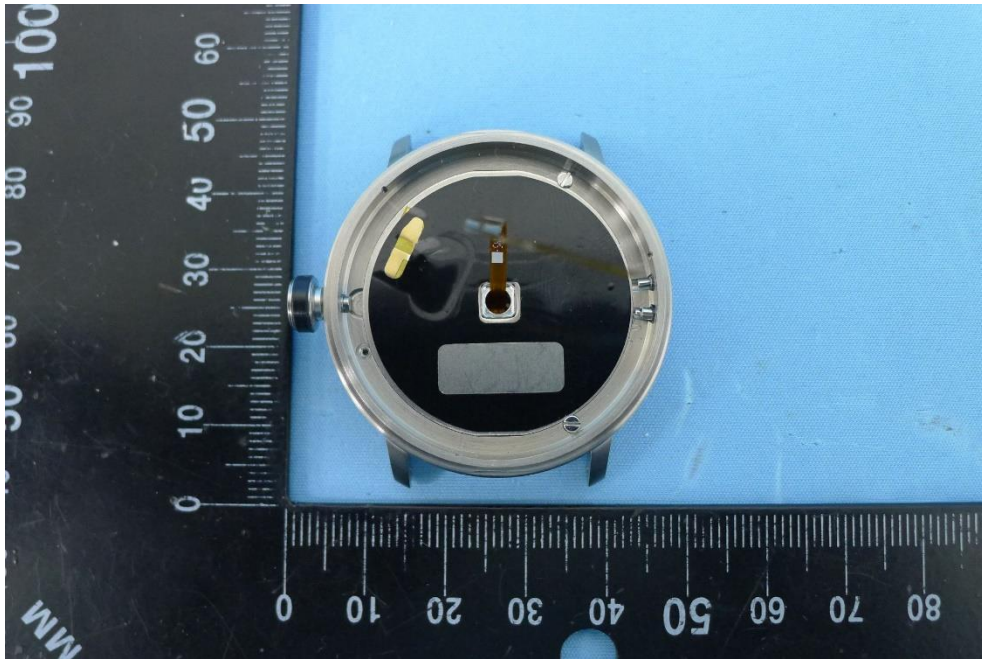

**Product: SEQUENT  
ELEKTRON WATCH, SEQUENT  
SUPERCHARGER WATCH**

**Brand Name: Sequent**

**Model Number: S2.2  
TITANIUM, S2.2 STEEL-ALU**

### Internal Photograph

(1) EUT Photo

(2) EUT Photo

(3) EUT Photo

(4) EUT Photo

(5) EUT Photo

(6) EUT Photo

(7) EUT Photo