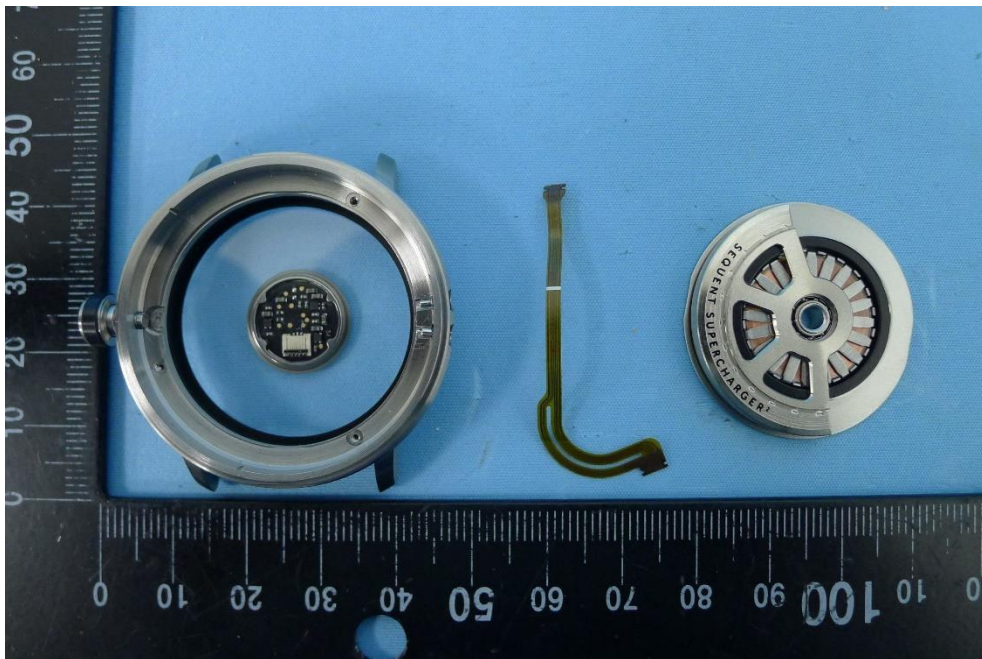

**Product: SEQUENT  
ELEKTRON WATCH, SEQUENT  
SUPERCHARGER WATCH**

**Brand Name: Sequent**

**Model Number: S2.2  
TITANIUM, S2.2 STEEL-ALU**

### Internal Photograph

(1) EUT Photo

(2) EUT Photo

(3) EUT Photo

(4) EUT Photo

(5) EUT Photo

(6) EUT Photo

(7) EUT Photo

(8) EUT Photo

(9) EUT Photo

(10) EUT Photo

(11) EUT Photo

(12) EUT Photo

(13) EUT Photo