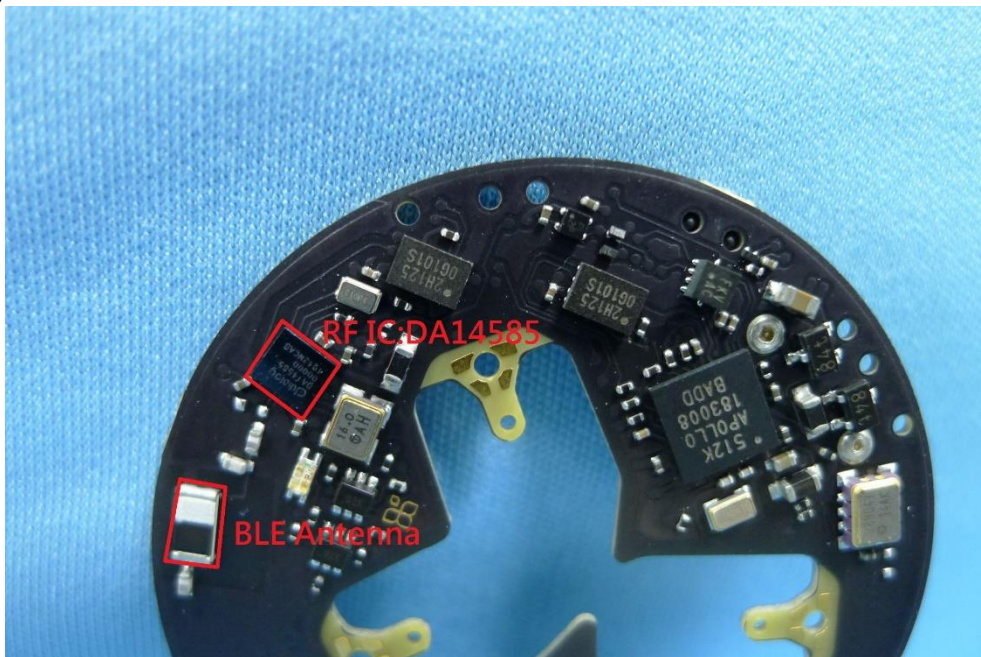

**Product: SEQUENT  
ELEKTRON WATCH, SEQUENT  
SUPERCHARGER WATCH**

**Brand Name: Sequent**

**Model Number: S2.2  
TITANIUM, S2.2 STEEL-ALU**

### Internal Photograph

(1) EUT Photo

(2) EUT Photo

(3) EUT Photo

(4) EUT Photo

(5) EUT Photo

(6) EUT Photo

(7) EUT Photo

(8) EUT Photo

(9) EUT Photo

(10) EUT Photo

(11) EUT Photo

(12) EUT Photo

(13) EUT Photo