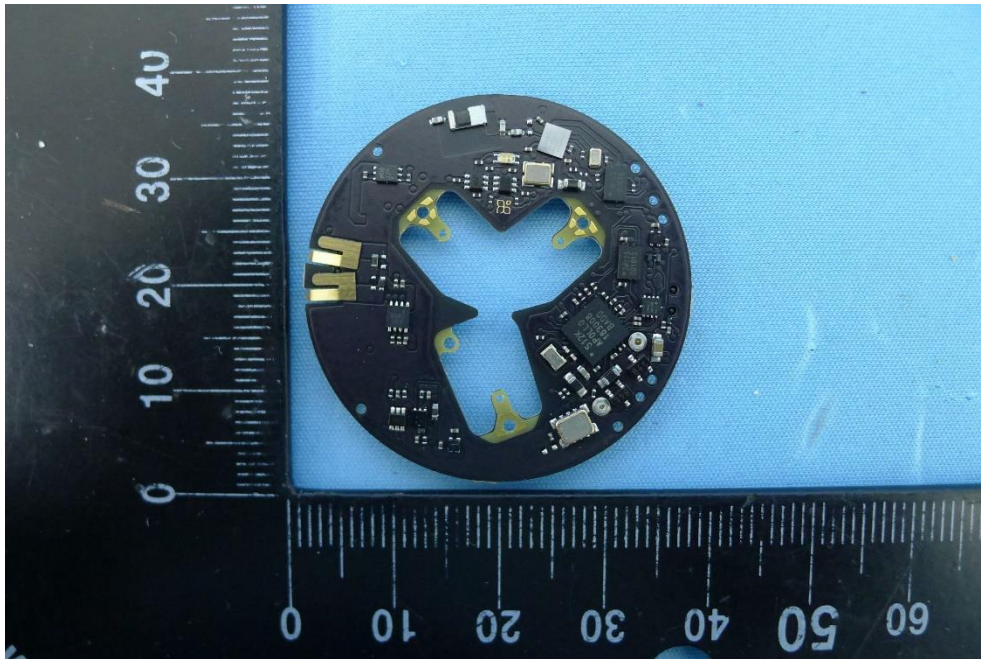

**Product: SEQUENT  
ELEKTRON WATCH, SEQUENT  
SUPERCHARGER WATCH**

**Brand Name: Sequent**

**Model Number: S2.2  
TITANIUM, S2.2 STEEL-ALU**

### Internal Photograph

(1) EUT Photo

(2) EUT Photo

(3) EUT Photo

(4) EUT Photo

(5) EUT Photo

(6) EUT Photo

(7) EUT Photo

(8) EUT Photo

(9) EUT Photo

(10) EUT Photo

(11) EUT Photo

(12) EUT Photo

(13) EUT Photo