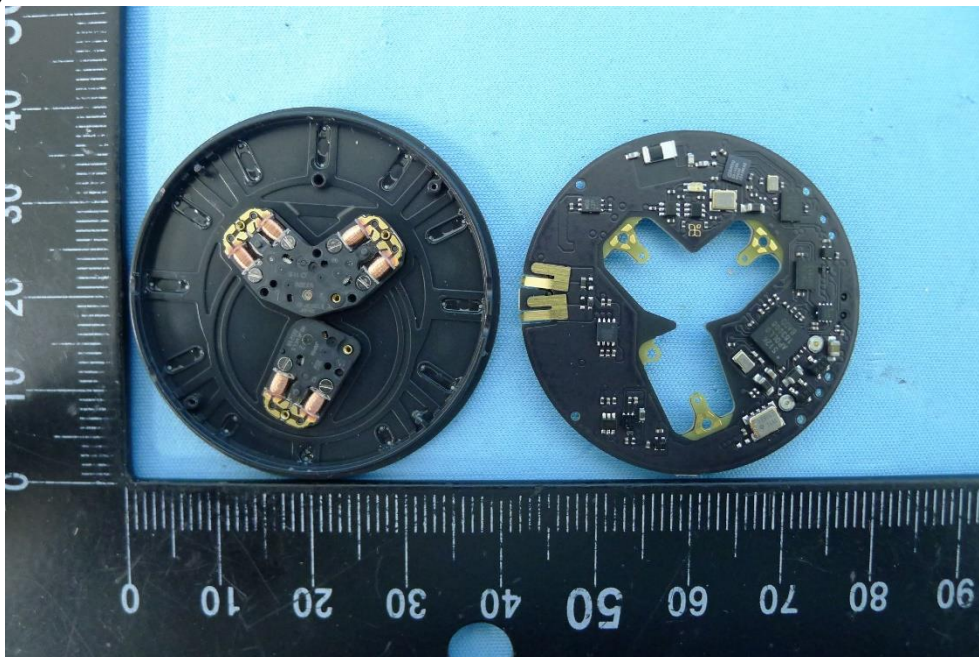

**Product: SEQUENT  
ELEKTRON WATCH, SEQUENT  
SUPERCHARGER WATCH**

**Brand Name: Sequent**

**Model Number: S2.2  
TITANIUM, S2.2 STEEL-ALU**

### Internal Photograph

(1) EUT Photo

(2) EUT Photo

(3) EUT Photo

(4) EUT Photo

(5) EUT Photo

(6) EUT Photo

(7) EUT Photo

(8) EUT Photo

(9) EUT Photo

(10) EUT Photo

(11) EUT Photo

(12) EUT Photo

(13) EUT Photo