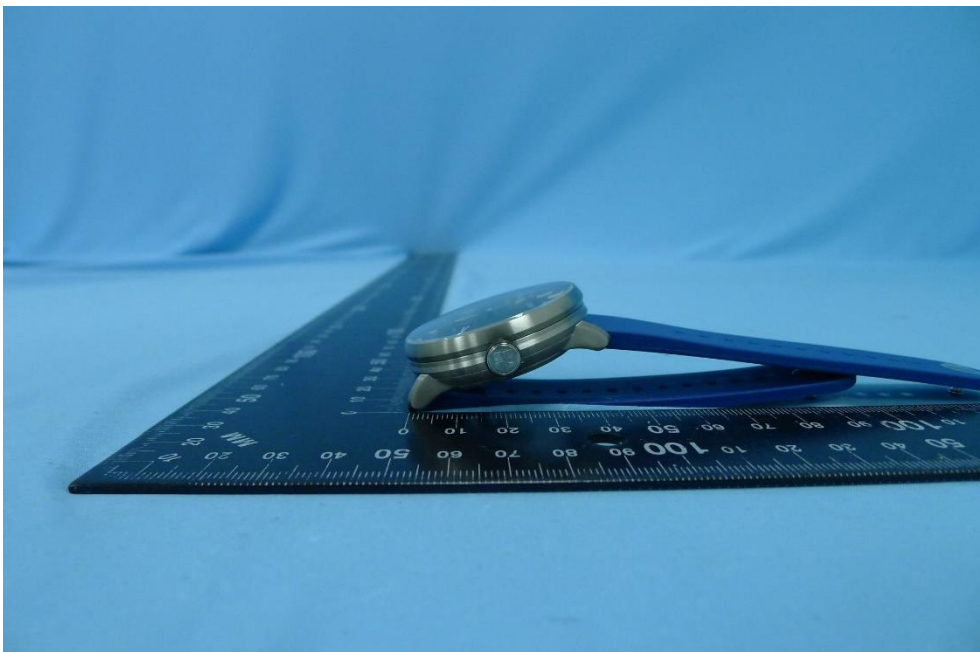

**Product: SEQUENT
ELEKTRON WATCH, SEQUENT
SUPERCHARGER WATCH**

Brand Name: Sequent

**Model Number: S2.2
TITANIUM, S2.2 STEEL-ALU**

External Photograph

(1) S2.2 TITANIUM

(2) S2.2 TITANIUM

(3) S2.2 TITANIUM

(4) S2.2 TITANIUM

(5) S2.2 TITANIUM

(6) S2.2 TITANIUM

(7) S2.2 STEEL-ALU

(8) S2.2 STEEL-ALU

(9) S2.2 STEEL-ALU

(10) S2.2 STEEL-ALU

(11) S2.2 STEEL-ALU

(12) S2.2 STEEL-ALU