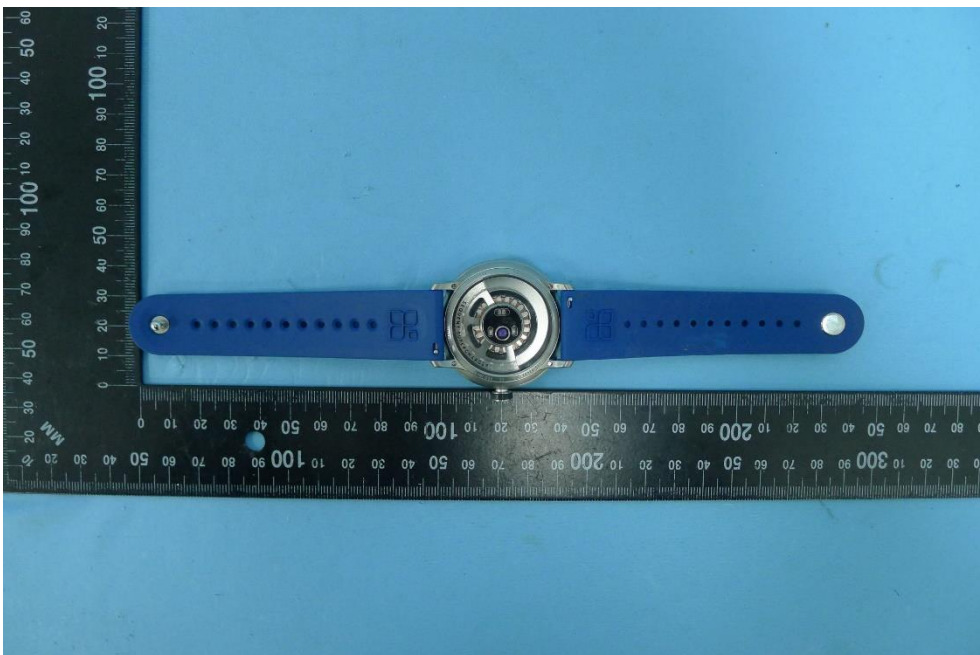

**Product: SEQUENT
ELEKTRON WATCH, SEQUENT
SUPERCHARGER WATCH**

Brand Name: Sequent

**Model Number: S2.2
TITANIUM, S2.2 STEEL-ALU**

External Photograph

(1) S2.2 TITANIUM

(2) S2.2 TITANIUM

(3) S2.2 TITANIUM

(4) S2.2 TITANIUM

(5) S2.2 TITANIUM

(6) S2.2 TITANIUM

(7) S2.2 STEEL-ALU

(8) S2.2 STEEL-ALU

(9) S2.2 STEEL-ALU

(10) S2.2 STEEL-ALU

(11) S2.2 STEEL-ALU

(12) S2.2 STEEL-ALU

(13) Docking

(14) Docking

(15) Docking

(16) USB Type C Cable