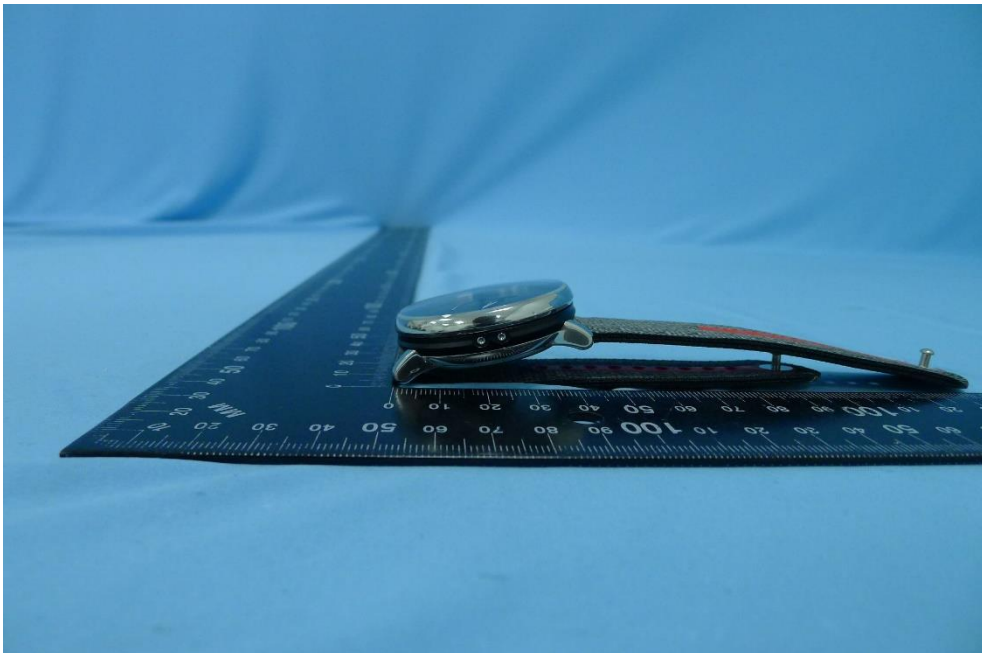

**Product: SEQUENT
ELEKTRON WATCH, SEQUENT
SUPERCHARGER WATCH**

Brand Name: Sequent

**Model Number: S2.2
TITANIUM, S2.2 STEEL-ALU**

External Photograph

(1) S2.2 TITANIUM

(2) S2.2 TITANIUM

(3) S2.2 TITANIUM

(4) S2.2 TITANIUM

(5) S2.2 TITANIUM

(6) S2.2 TITANIUM

(7) S2.2 STEEL-ALU

(8) S2.2 STEEL-ALU

(9) S2.2 STEEL-ALU

(10) S2.2 STEEL-ALU

(11) S2.2 STEEL-ALU

(12) S2.2 STEEL-ALU