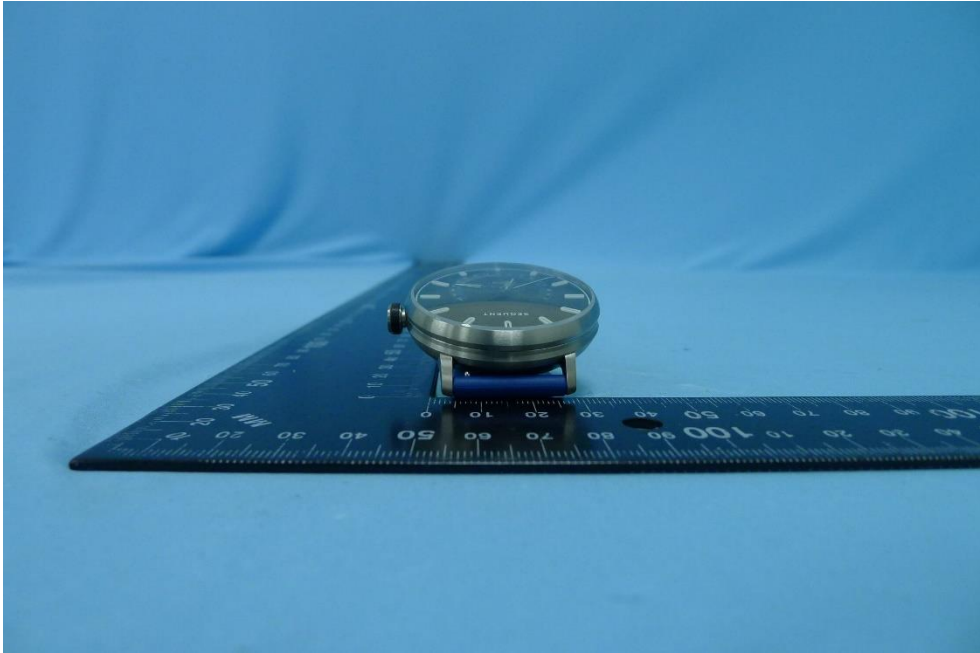

**Product: SEQUENT
ELEKTRON WATCH, SEQUENT
SUPERCHARGER WATCH**

Brand Name: Sequent

**Model Number: S2.2
TITANIUM, S2.2 STEEL-ALU**

External Photograph

(1) S2.2 TITANIUM

(2) S2.2 TITANIUM

(3) S2.2 TITANIUM

(4) S2.2 TITANIUM

(5) S2.2 TITANIUM

(6) S2.2 TITANIUM

(7) S2.2 STEEL-ALU

(8) S2.2 STEEL-ALU

(9) S2.2 STEEL-ALU

(10) S2.2 STEEL-ALU

(11) S2.2 STEEL-ALU

(12) S2.2 STEEL-ALU