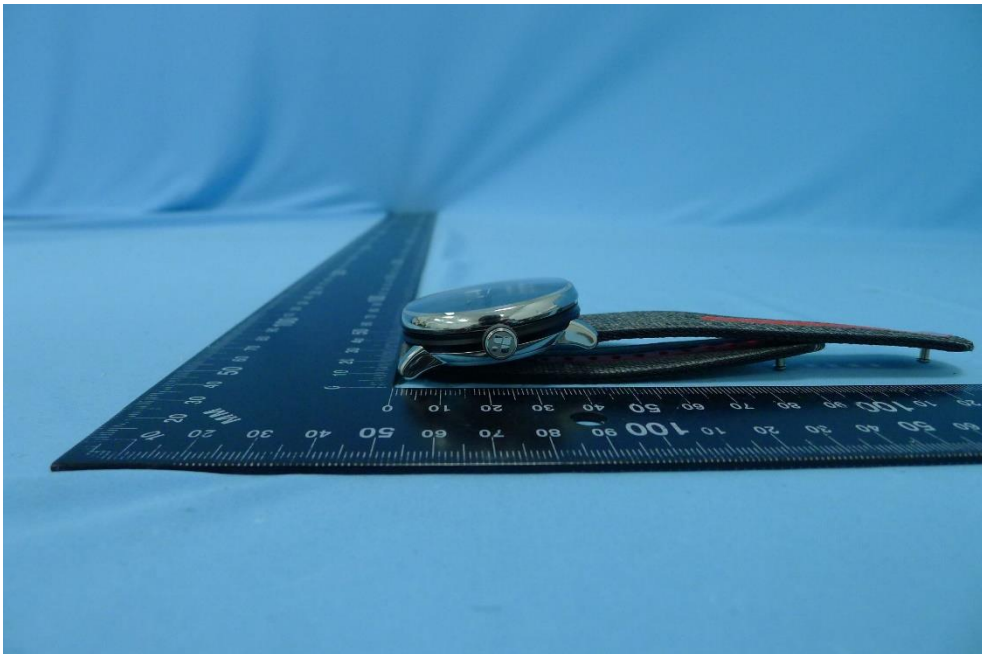

**Product: SEQUENT
ELEKTRON WATCH, SEQUENT
SUPERCHARGER WATCH**

Brand Name: Sequent

**Model Number: S2.2
TITANIUM, S2.2 STEEL-ALU**

External Photograph

(1) S2.2 TITANIUM

(2) S2.2 TITANIUM

(3) S2.2 TITANIUM

(4) S2.2 TITANIUM

(5) S2.2 TITANIUM

(6) S2.2 TITANIUM

(7) S2.2 STEEL-ALU

(8) S2.2 STEEL-ALU

(9) S2.2 STEEL-ALU

(10) S2.2 STEEL-ALU

(11) S2.2 STEEL-ALU

(12) S2.2 STEEL-ALU