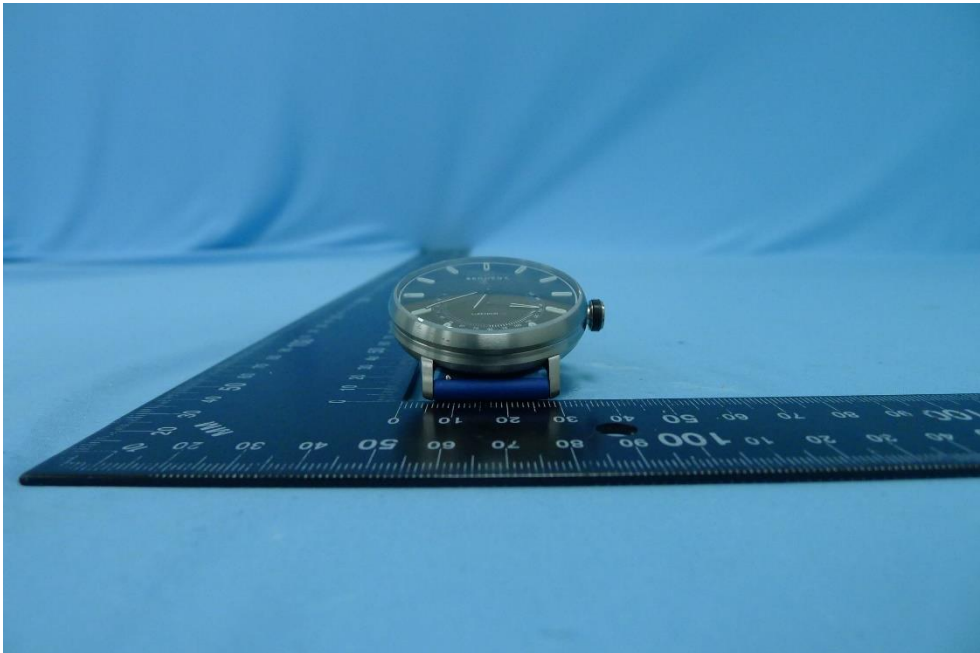

**Product: SEQUENT
ELEKTRON WATCH, SEQUENT
SUPERCHARGER WATCH**

Brand Name: Sequent

**Model Number: S2.2
TITANIUM, S2.2 STEEL-ALU**

External Photograph

(1) S2.2 TITANIUM

(2) S2.2 TITANIUM

(3) S2.2 TITANIUM

(4) S2.2 TITANIUM

(5) S2.2 TITANIUM

(6) S2.2 TITANIUM

(7) S2.2 STEEL-ALU

(8) S2.2 STEEL-ALU

(9) S2.2 STEEL-ALU

(10) S2.2 STEEL-ALU

(11) S2.2 STEEL-ALU

(12) S2.2 STEEL-ALU