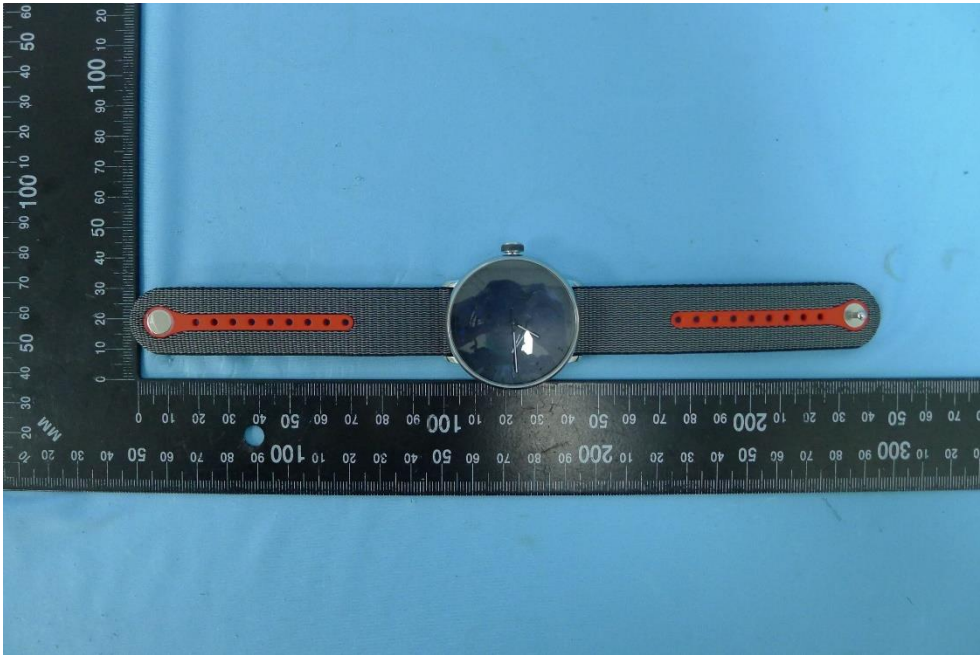

**Product: SEQUENT
ELEKTRON WATCH, SEQUENT
SUPERCHARGER WATCH**

Brand Name: Sequent

**Model Number: S2.2
TITANIUM, S2.2 STEEL-ALU**

External Photograph

(1) S2.2 TITANIUM

(2) S2.2 TITANIUM

(3) S2.2 TITANIUM

(4) S2.2 TITANIUM

(5) S2.2 TITANIUM

(6) S2.2 TITANIUM

(7) S2.2 STEEL-ALU

(8) S2.2 STEEL-ALU

(9) S2.2 STEEL-ALU

(10) S2.2 STEEL-ALU

(11) S2.2 STEEL-ALU

(12) S2.2 STEEL-ALU

(13) Docking

(14) Docking

(15) Docking

(16) USB Type C Cable