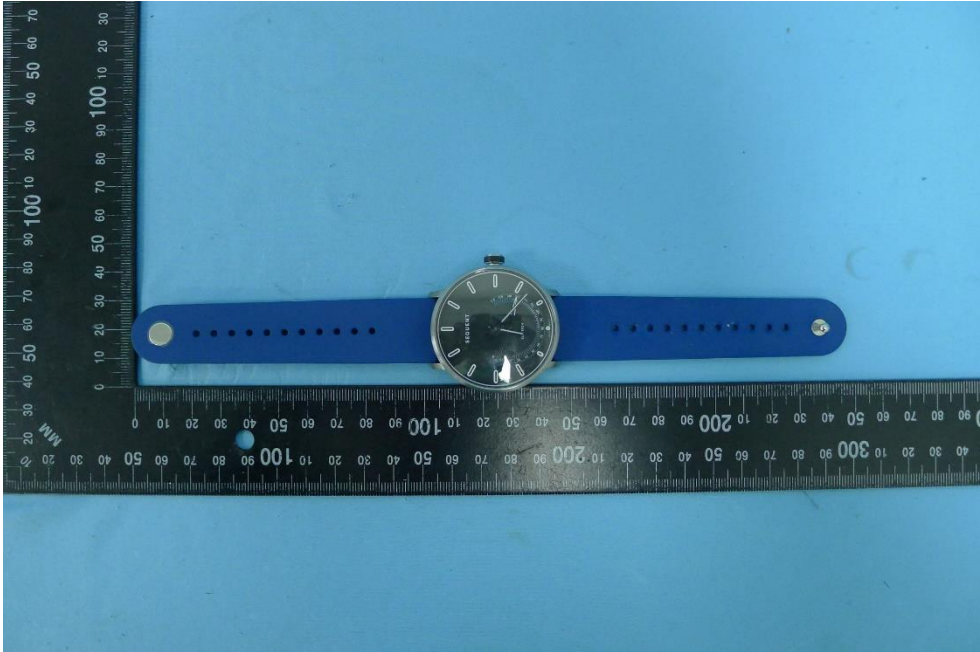

**Product: SEQUENT
ELEKTRON WATCH, SEQUENT
SUPERCHARGER WATCH**

Brand Name: Sequent

**Model Number: S2.2
TITANIUM, S2.2 STEEL-ALU**

External Photograph

(1) S2.2 TITANIUM

(2) S2.2 TITANIUM

(3) S2.2 TITANIUM

(4) S2.2 TITANIUM

(5) S2.2 TITANIUM

(6) S2.2 TITANIUM

(7) S2.2 STEEL-ALU

(8) S2.2 STEEL-ALU

(9) S2.2 STEEL-ALU

(10) S2.2 STEEL-ALU

(11) S2.2 STEEL-ALU

(12) S2.2 STEEL-ALU