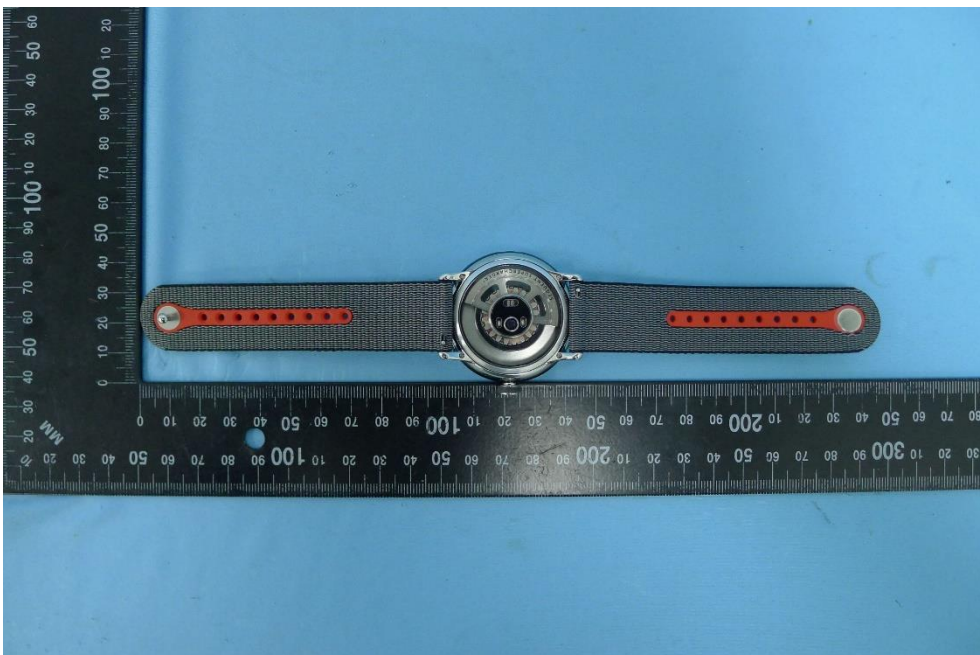

**Product: SEQUENT
ELEKTRON WATCH, SEQUENT
SUPERCHARGER WATCH**

Brand Name: Sequent

**Model Number: S2.2
TITANIUM, S2.2 STEEL-ALU**

External Photograph

(1) S2.2 TITANIUM

(2) S2.2 TITANIUM

(3) S2.2 TITANIUM

(4) S2.2 TITANIUM

(5) S2.2 TITANIUM

(6) S2.2 TITANIUM

(7) S2.2 STEEL-ALU

(8) S2.2 STEEL-ALU

(9) S2.2 STEEL-ALU

(10) S2.2 STEEL-ALU

(11) S2.2 STEEL-ALU

(12) S2.2 STEEL-ALU