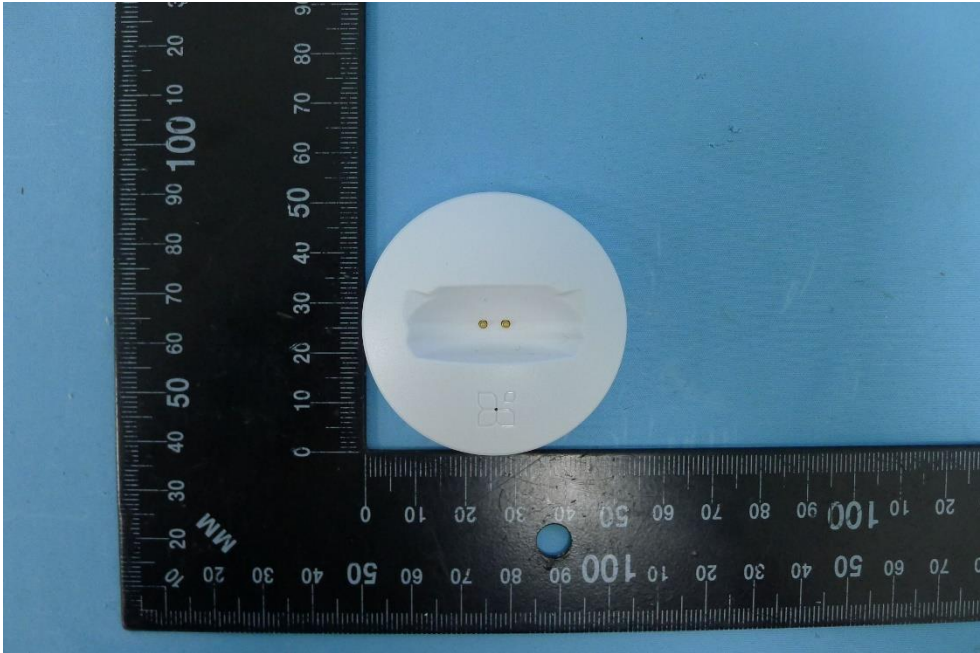

**Product: SEQUENT
ELEKTRON WATCH, SEQUENT
SUPERCHARGER WATCH**

Brand Name: Sequent

**Model Number: S2.2
TITANIUM, S2.2 STEEL-ALU**

External Photograph

(1) S2.2 TITANIUM

(2) S2.2 TITANIUM

(3) S2.2 TITANIUM

(4) S2.2 TITANIUM

(5) S2.2 TITANIUM

(6) S2.2 TITANIUM

(7) S2.2 STEEL-ALU

(8) S2.2 STEEL-ALU

(9) S2.2 STEEL-ALU

(10) S2.2 STEEL-ALU

(11) S2.2 STEEL-ALU

(12) S2.2 STEEL-ALU

(13) Docking

(14) Docking

(15) Docking

(16) USB Type C Cable