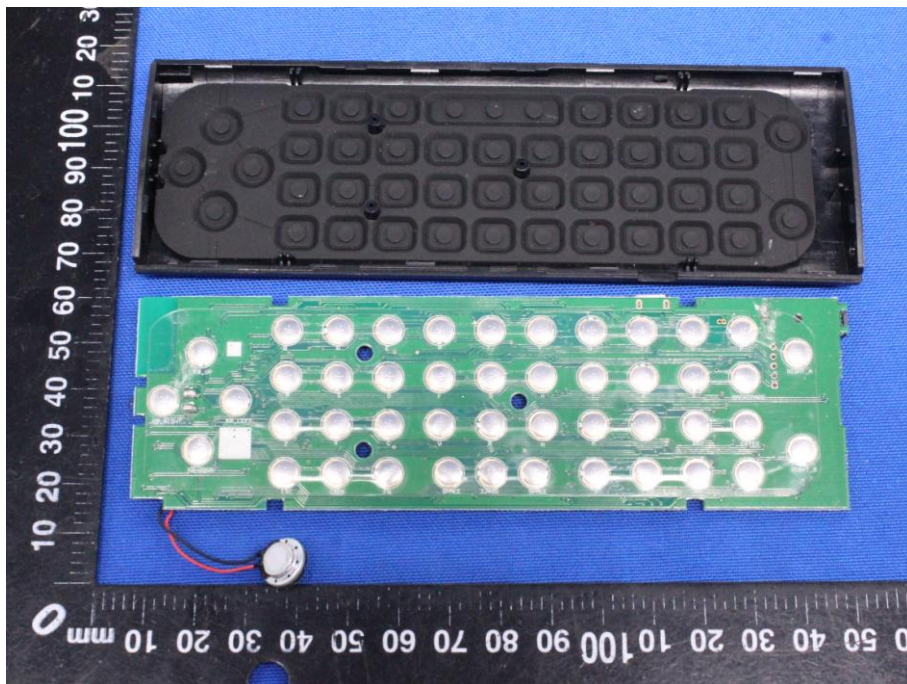

Appendix B: Photographs of EUT

Product: Smart remote controller (2.4G RF/BLE/Voice air mouse, mini keyboard with touchpad)

Model: MX9

Internal Photos

Antenna