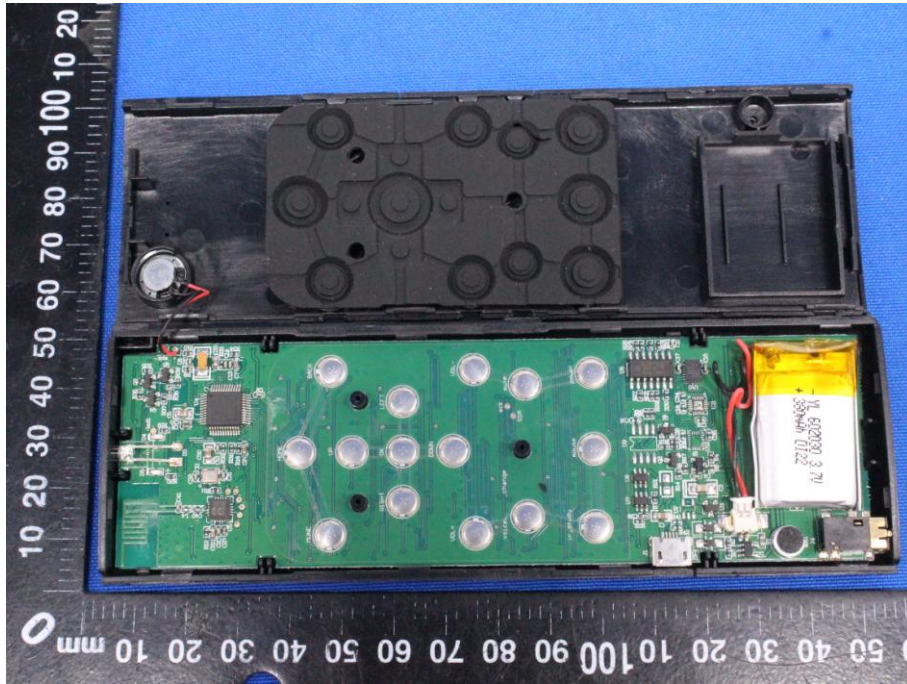

Appendix B: Photographs of EUT

Product: Smart remote controller (2.4G RF/BLE/Voice air mouse, mini keyboard with touchpad)

Model: MX9

Internal Photos

Antenna