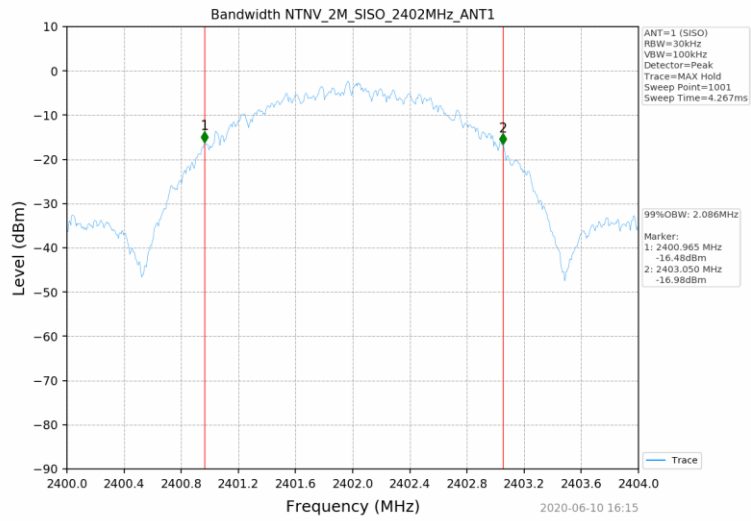

1.2 Test Graph - 6dB Bandwidth

1.3 Test Graph - 99% Occupied Bandwidth

2. Maximum Conducted Output Power

2.1 Test Result

Test Mode	Frequency (MHz)	Tx Type	Measured Peak Output Power (dBm)	Limits (dBm)	Verdict
			Ant 1		
1M	2402	SISO	3.29	30	PASS
	2440	SISO	3.71	30	PASS
	2480	SISO	3.71	30	PASS
2M	2402	SISO	3.35	30	PASS
	2440	SISO	3.74	30	PASS
	2480	SISO	3.75	30	PASS

2.2 Test Graph

3. Maximum Power Spectral Density (PSD)

3.1 Test Result

Test Mode	Frequency (MHz)	Tx Type	Maximum Power Spectral Density (dBm/3KHz)	Limits (dBm/3kHz)	Verdict
			Ant 1		
1M	2402	SISO	-10.39	≤8	PASS
	2440	SISO	-10.17	≤8	PASS
	2480	SISO	-9.38	≤8	PASS
2M	2402	SISO	-12.55	≤8	PASS
	2440	SISO	-12.55	≤8	PASS
	2480	SISO	-12.05	≤8	PASS