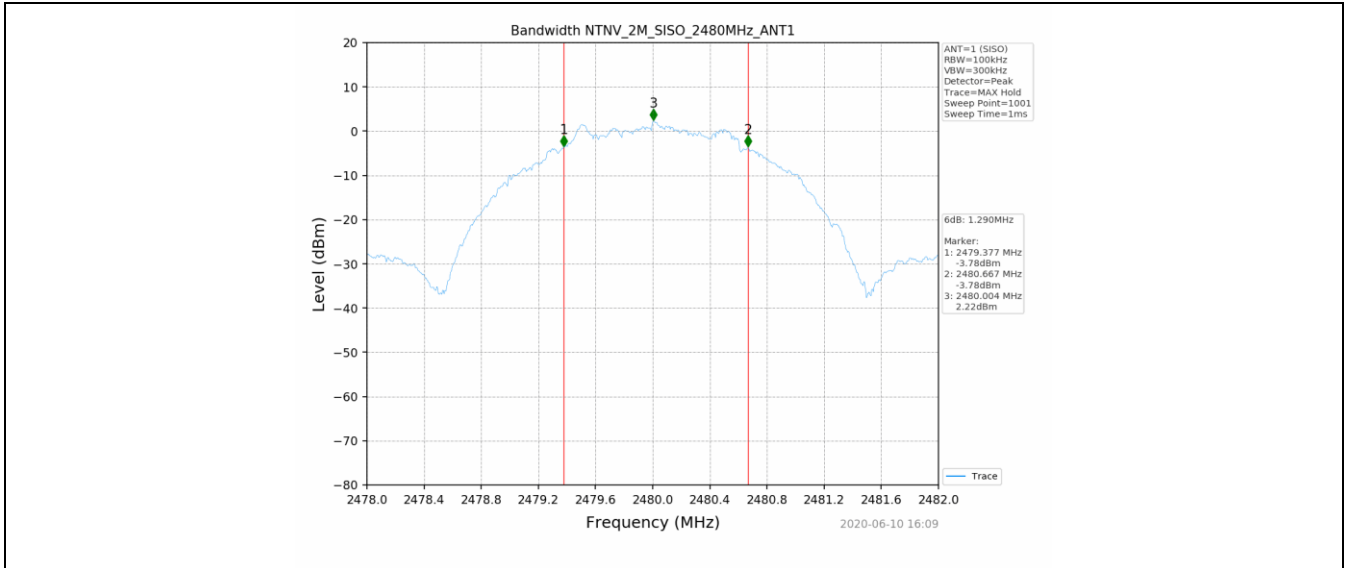

1.3 Test Graph - 99% Occupied Bandwidth