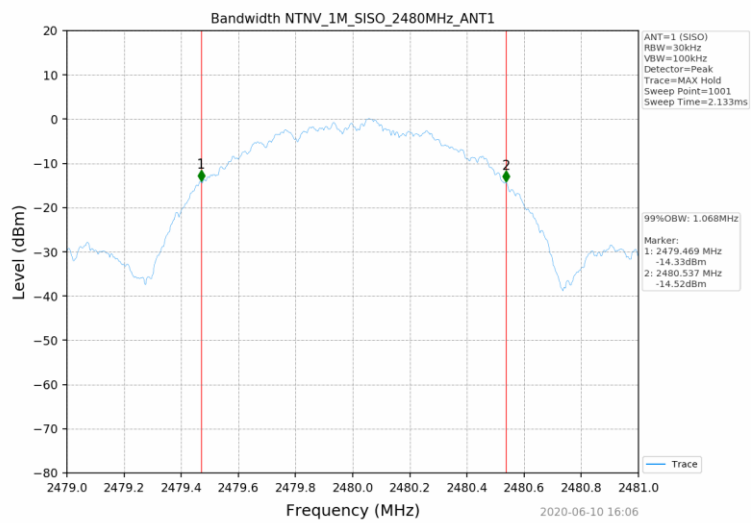

1.2 Test Graph - 6dB Bandwidth

1.3 Test Graph - 99% Occupied Bandwidth

2. Maximum Conducted Output Power

2.1 Test Result

Test Mode	Frequency (MHz)	Tx Type	Measured Peak Output Power (dBm)	Limits (dBm)	Verdict
			Ant 1		
1M	2402	SISO	3.29	30	PASS
	2440	SISO	3.71	30	PASS
	2480	SISO	3.71	30	PASS
2M	2402	SISO	3.35	30	PASS
	2440	SISO	3.74	30	PASS
	2480	SISO	3.75	30	PASS

2.2 Test Graph

3. Maximum Power Spectral Density (PSD)

3.1 Test Result

Test Mode	Frequency (MHz)	Tx Type	Maximum Power Spectral Density (dBm/3KHz)	Limits (dBm/3kHz)	Verdict
			Ant 1		
1M	2402	SISO	-10.39	≤8	PASS
	2440	SISO	-10.17	≤8	PASS
	2480	SISO	-9.38	≤8	PASS
2M	2402	SISO	-12.55	≤8	PASS
	2440	SISO	-12.55	≤8	PASS
	2480	SISO	-12.05	≤8	PASS