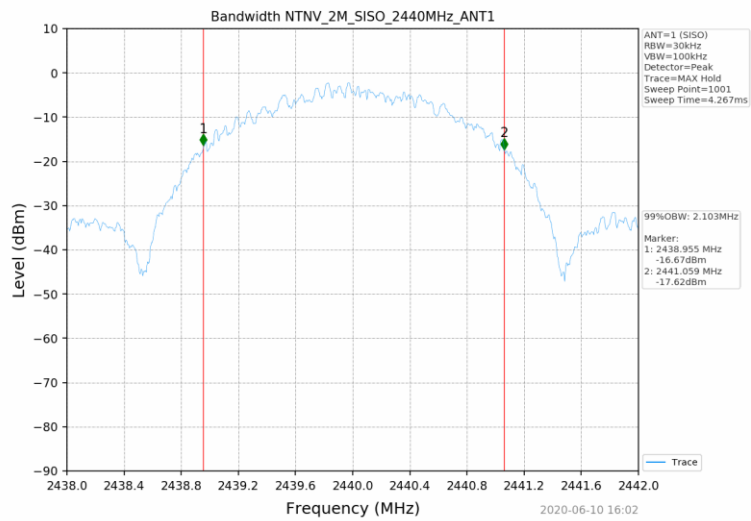

1.2 Test Graph - 6dB Bandwidth

1.3 Test Graph - 99% Occupied Bandwidth

2. Maximum Conducted Output Power

2.1 Test Result

Test Mode	Frequency (MHz)	Tx Type	Measured Peak Output Power (dBm)	Limits (dBm)	Verdict
			Ant 1		
1M	2402	SISO	3.29	30	PASS
	2440	SISO	3.71	30	PASS
	2480	SISO	3.71	30	PASS
2M	2402	SISO	3.35	30	PASS
	2440	SISO	3.74	30	PASS
	2480	SISO	3.75	30	PASS

2.2 Test Graph

3. Maximum Power Spectral Density (PSD)

3.1 Test Result

Test Mode	Frequency (MHz)	Tx Type	Maximum Power Spectral Density (dBm/3KHz)	Limits (dBm/3kHz)	Verdict
			Ant 1		
1M	2402	SISO	-10.39	≤8	PASS
	2440	SISO	-10.17	≤8	PASS
	2480	SISO	-9.38	≤8	PASS
2M	2402	SISO	-12.55	≤8	PASS
	2440	SISO	-12.55	≤8	PASS
	2480	SISO	-12.05	≤8	PASS