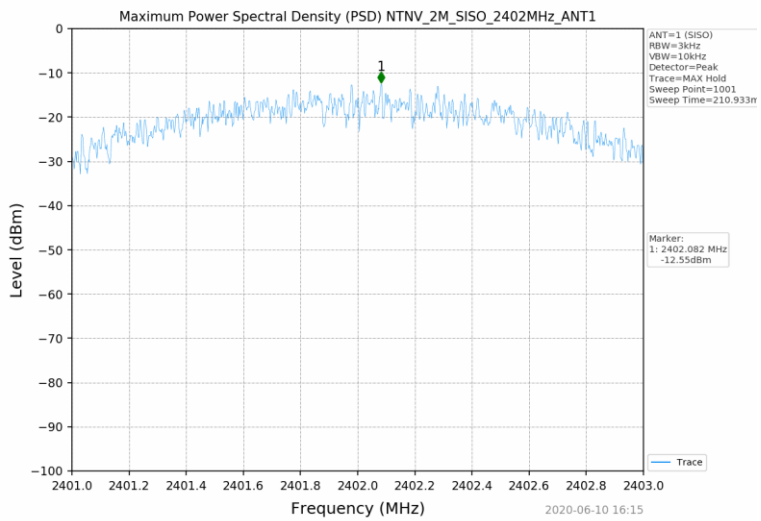

2.2 Test Graph

3. Maximum Power Spectral Density (PSD)

3.1 Test Result

Test Mode	Frequency (MHz)	Tx Type	Maximum Power Spectral Density (dBm/3KHz)	Limits (dBm/3kHz)	Verdict
			Ant 1		
1M	2402	SISO	-10.39	≤8	PASS
	2440	SISO	-10.17	≤8	PASS
	2480	SISO	-9.38	≤8	PASS
2M	2402	SISO	-12.55	≤8	PASS
	2440	SISO	-12.55	≤8	PASS
	2480	SISO	-12.05	≤8	PASS

3.2 Test Graph

4. Unwanted Emissions in Non-restricted Frequency Bands

4.1 Test Result

Test Mode	Frequency (MHz)	TX Type	ANT No.	Spurious Conducted Emission (dBm)	Limits (dBm)	Verdict
1M	2402	SISO	1	Refer to test graph	-16.42	PASS
	2440	SISO	1	Refer to test graph	-16.42	PASS
	2480	SISO	1	Refer to test graph	-16.42	PASS
2M	2402	SISO	1	Refer to test graph	-17.67	PASS
	2440	SISO	1	Refer to test graph	-17.67	PASS
	2480	SISO	1	Refer to test graph	-17.67	PASS

4.2 Test Graph