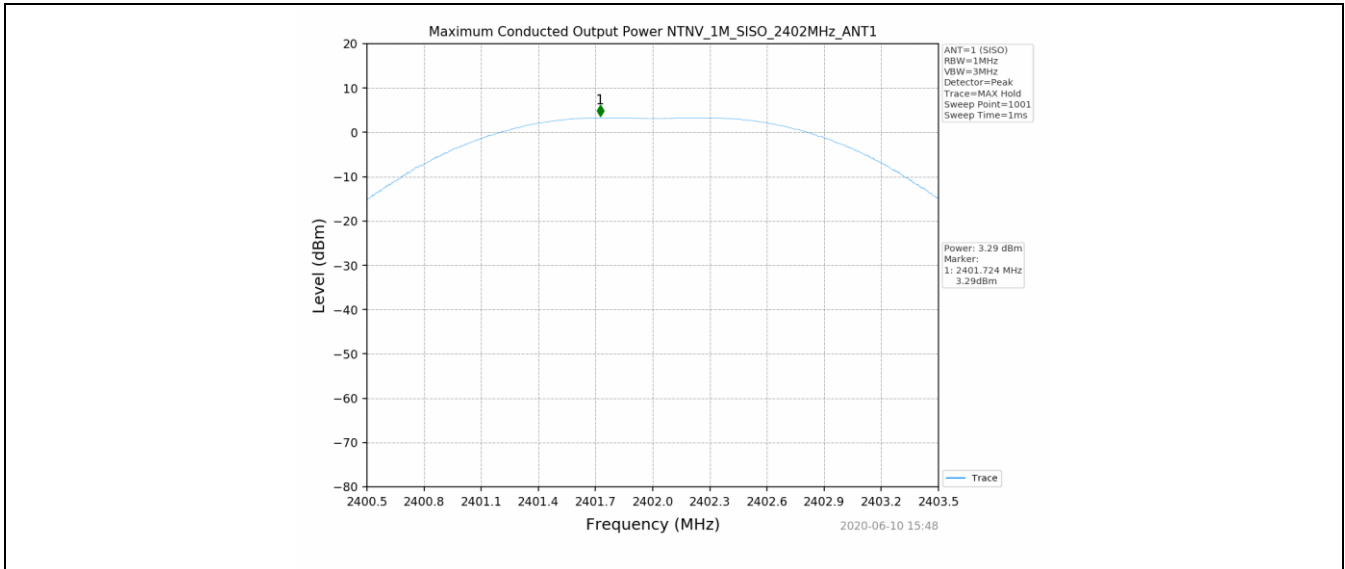

2.2 Test Graph