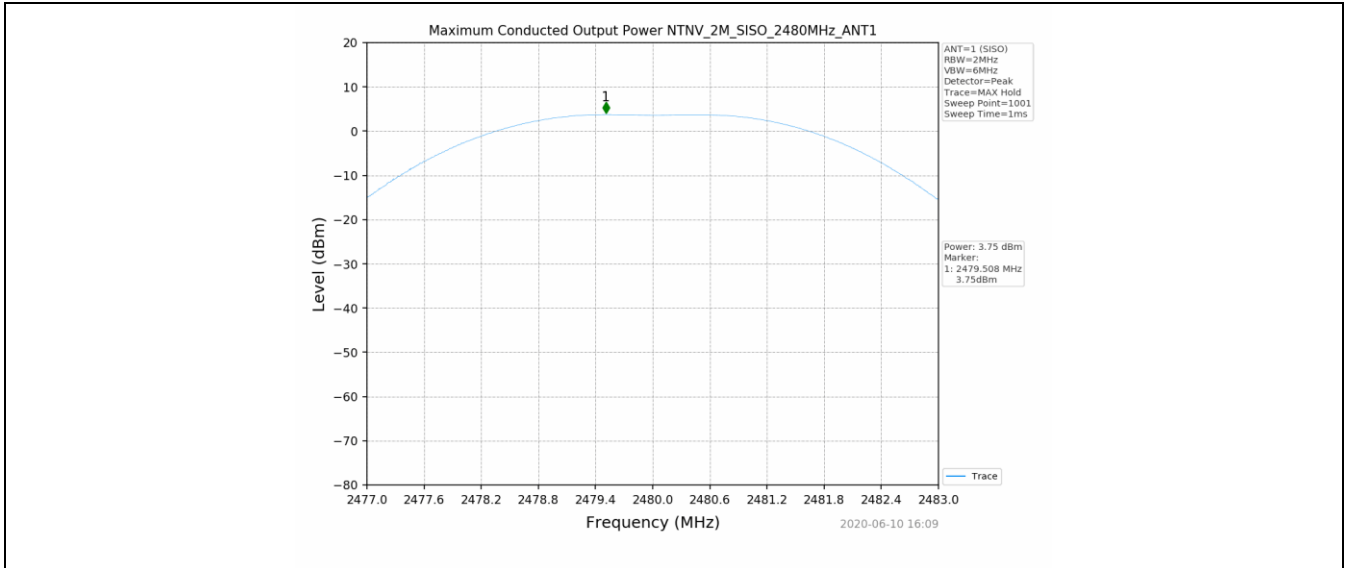

3. Maximum Power Spectral Density (PSD)

3.1 Test Result

Test Mode	Frequency (MHz)	Tx Type	Maximum Power Spectral Density (dBm/3KHz)	Limits (dBm/3kHz)	Verdict
			Ant 1		
1M	2402	SISO	-10.39	≤8	PASS
	2440	SISO	-10.17	≤8	PASS
	2480	SISO	-9.38	≤8	PASS
2M	2402	SISO	-12.55	≤8	PASS
	2440	SISO	-12.55	≤8	PASS
	2480	SISO	-12.05	≤8	PASS

3.2 Test Graph