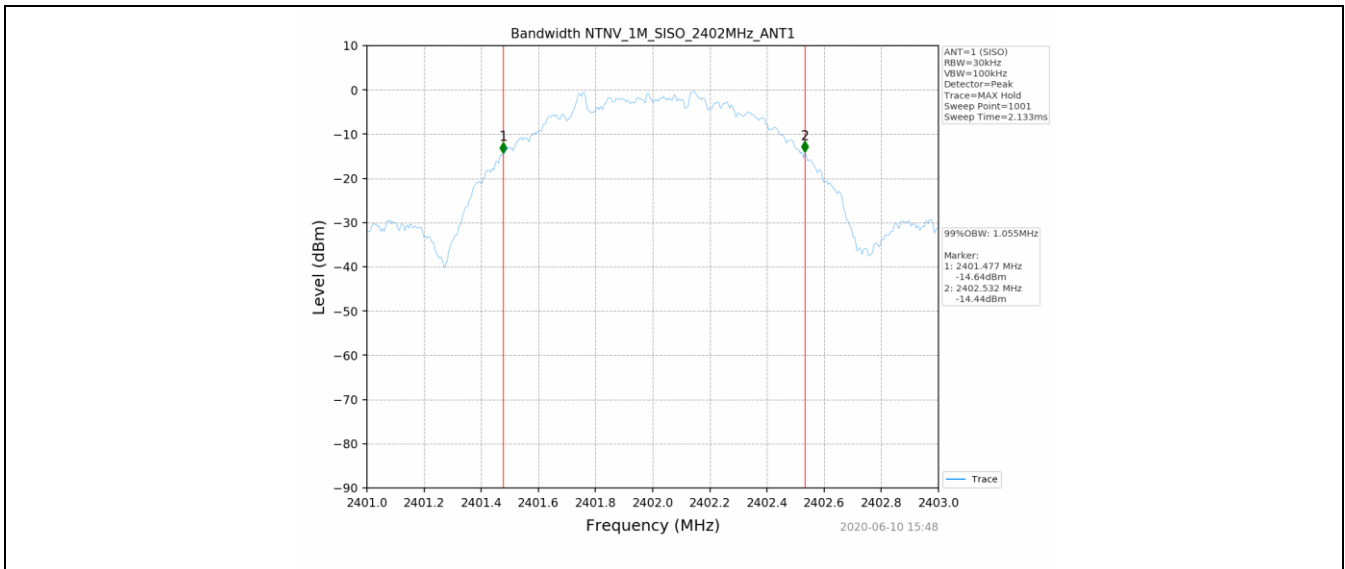

1.2 Test Graph - 6dB Bandwidth

1.3 Test Graph - 99% Occupied Bandwidth

2. Maximum Conducted Output Power

2.1 Test Result

Test Mode	Frequency (MHz)	Tx Type	Measured Peak Output Power (dBm)	Limits (dBm)	Verdict
			Ant 1		
1M	2402	SISO	3.29	30	PASS
	2440	SISO	3.71	30	PASS
	2480	SISO	3.71	30	PASS
2M	2402	SISO	3.35	30	PASS
	2440	SISO	3.74	30	PASS
	2480	SISO	3.75	30	PASS