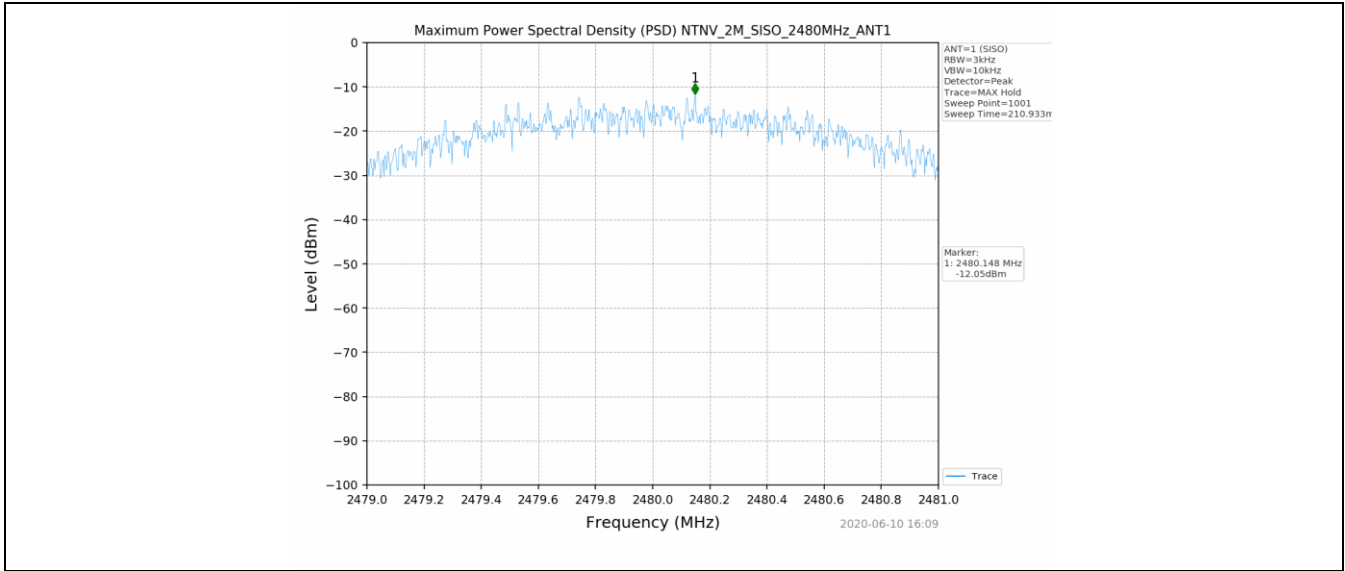

4. Unwanted Emissions in Non-restricted Frequency Bands

4.1 Test Result

Test Mode	Frequency (MHz)	TX Type	ANT No.	Spurious Conducted Emission (dBm)	Limits (dBm)	Verdict
1M	2402	SISO	1	Refer to test graph	-16.42	PASS
	2440	SISO	1	Refer to test graph	-16.42	PASS
	2480	SISO	1	Refer to test graph	-16.42	PASS
2M	2402	SISO	1	Refer to test graph	-17.67	PASS
	2440	SISO	1	Refer to test graph	-17.67	PASS
	2480	SISO	1	Refer to test graph	-17.67	PASS