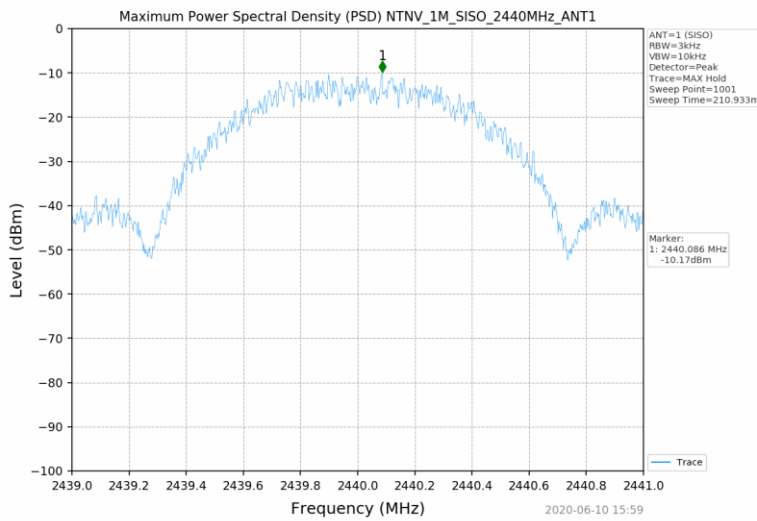

2.2 Test Graph

3. Maximum Power Spectral Density (PSD)

3.1 Test Result

Test Mode	Frequency (MHz)	Tx Type	Maximum Power Spectral Density (dBm/3KHz)	Limits (dBm/3kHz)	Verdict
			Ant 1		
1M	2402	SISO	-10.39	≤8	PASS
	2440	SISO	-10.17	≤8	PASS
	2480	SISO	-9.38	≤8	PASS
2M	2402	SISO	-12.55	≤8	PASS
	2440	SISO	-12.55	≤8	PASS
	2480	SISO	-12.05	≤8	PASS

3.2 Test Graph

4. Unwanted Emissions in Non-restricted Frequency Bands

4.1 Test Result

Test Mode	Frequency (MHz)	TX Type	ANT No.	Spurious Conducted Emission (dBm)	Limits (dBm)	Verdict
1M	2402	SISO	1	Refer to test graph	-16.42	PASS
	2440	SISO	1	Refer to test graph	-16.42	PASS
	2480	SISO	1	Refer to test graph	-16.42	PASS
2M	2402	SISO	1	Refer to test graph	-17.67	PASS
	2440	SISO	1	Refer to test graph	-17.67	PASS
	2480	SISO	1	Refer to test graph	-17.67	PASS

4.2 Test Graph