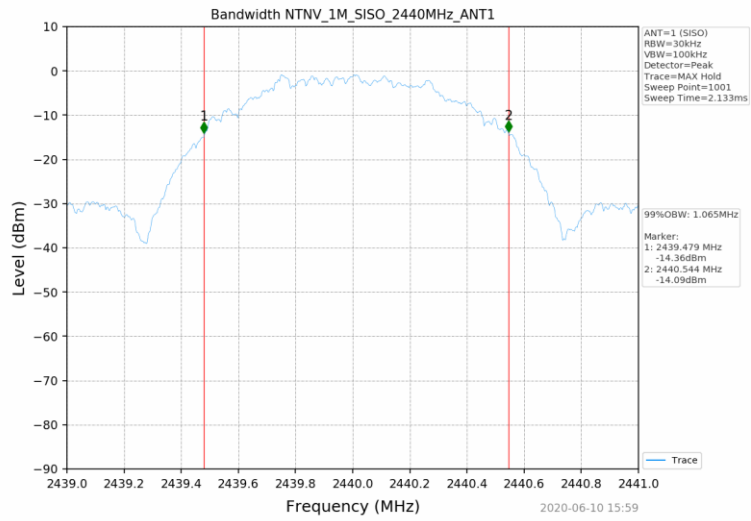

1.2 Test Graph - 6dB Bandwidth

1.3 Test Graph - 99% Occupied Bandwidth

2. Maximum Conducted Output Power

2.1 Test Result

Test Mode	Frequency (MHz)	Tx Type	Measured Peak Output Power (dBm)	Limits (dBm)	Verdict
			Ant 1		
1M	2402	SISO	3.29	30	PASS
	2440	SISO	3.71	30	PASS
	2480	SISO	3.71	30	PASS
2M	2402	SISO	3.35	30	PASS
	2440	SISO	3.74	30	PASS
	2480	SISO	3.75	30	PASS

2.2 Test Graph

3. Maximum Power Spectral Density (PSD)

3.1 Test Result

Test Mode	Frequency (MHz)	Tx Type	Maximum Power Spectral Density (dBm/3KHz)	Limits (dBm/3kHz)	Verdict
			Ant 1		
1M	2402	SISO	-10.39	≤8	PASS
	2440	SISO	-10.17	≤8	PASS
	2480	SISO	-9.38	≤8	PASS
2M	2402	SISO	-12.55	≤8	PASS
	2440	SISO	-12.55	≤8	PASS
	2480	SISO	-12.05	≤8	PASS