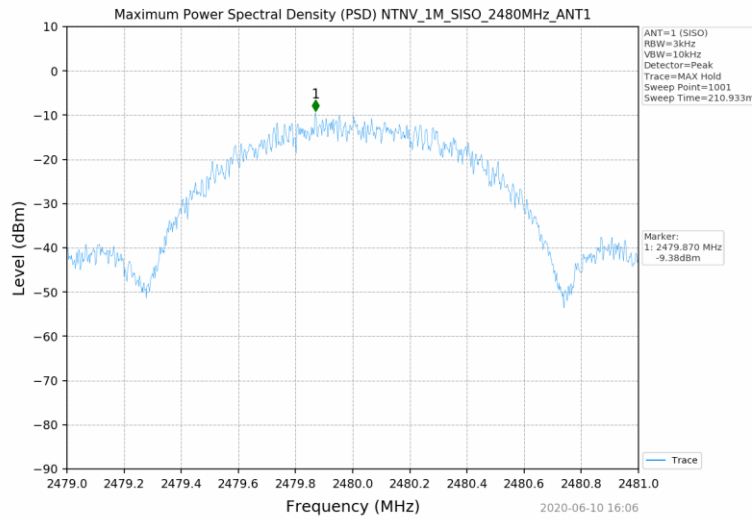

2.2 Test Graph

3. Maximum Power Spectral Density (PSD)

3.1 Test Result

Test Mode	Frequency (MHz)	Tx Type	Maximum Power Spectral Density (dBm/3KHz)	Limits (dBm/3kHz)	Verdict
			Ant 1		
1M	2402	SISO	-10.39	≤8	PASS
	2440	SISO	-10.17	≤8	PASS
	2480	SISO	-9.38	≤8	PASS
2M	2402	SISO	-12.55	≤8	PASS
	2440	SISO	-12.55	≤8	PASS
	2480	SISO	-12.05	≤8	PASS

3.2 Test Graph

4. Unwanted Emissions in Non-restricted Frequency Bands

4.1 Test Result

Test Mode	Frequency (MHz)	TX Type	ANT No.	Spurious Conducted Emission (dBm)	Limits (dBm)	Verdict
1M	2402	SISO	1	Refer to test graph	-16.42	PASS
	2440	SISO	1	Refer to test graph	-16.42	PASS
	2480	SISO	1	Refer to test graph	-16.42	PASS
2M	2402	SISO	1	Refer to test graph	-17.67	PASS
	2440	SISO	1	Refer to test graph	-17.67	PASS
	2480	SISO	1	Refer to test graph	-17.67	PASS