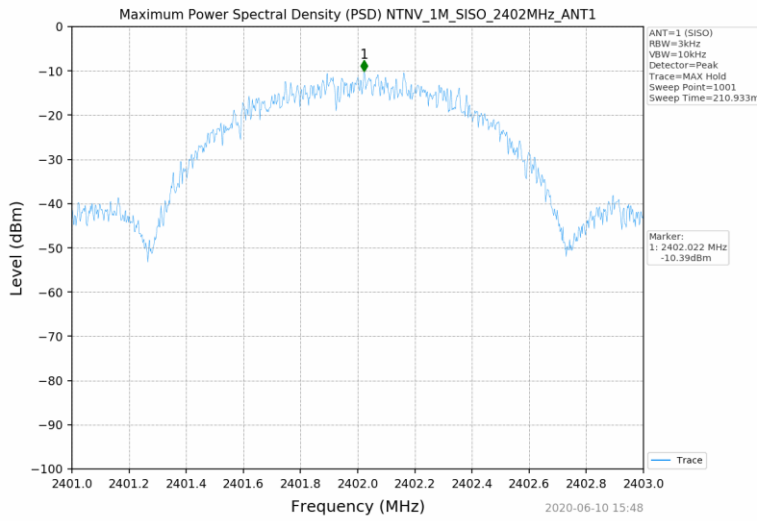

2.2 Test Graph

3. Maximum Power Spectral Density (PSD)

3.1 Test Result

Test Mode	Frequency (MHz)	Tx Type	Maximum Power Spectral Density (dBm/3KHz)	Limits (dBm/3kHz)	Verdict
			Ant 1		
1M	2402	SISO	-10.39	≤8	PASS
	2440	SISO	-10.17	≤8	PASS
	2480	SISO	-9.38	≤8	PASS
2M	2402	SISO	-12.55	≤8	PASS
	2440	SISO	-12.55	≤8	PASS
	2480	SISO	-12.05	≤8	PASS

3.2 Test Graph

4. Unwanted Emissions in Non-restricted Frequency Bands

4.1 Test Result

Test Mode	Frequency (MHz)	TX Type	ANT No.	Spurious Conducted Emission (dBm)	Limits (dBm)	Verdict
1M	2402	SISO	1	Refer to test graph	-16.42	PASS
	2440	SISO	1	Refer to test graph	-16.42	PASS
	2480	SISO	1	Refer to test graph	-16.42	PASS
2M	2402	SISO	1	Refer to test graph	-17.67	PASS
	2440	SISO	1	Refer to test graph	-17.67	PASS
	2480	SISO	1	Refer to test graph	-17.67	PASS

4.2 Test Graph