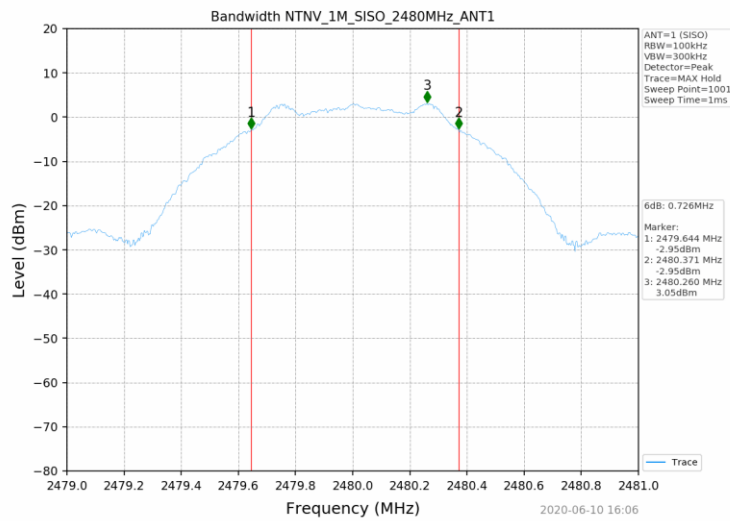

Annex for BLE FCC Part 15.247

Test Report No. : CTL2005253011-WF

1. Bandwidth

1.1 Test Result

Test Mode	Frequency (MHz)	TX Type	ANT No.	6dB Bandwidth		Verdict
				Test Result (MHz)	Limits (MHz)	
1M	2402	SISO	1	0.748	≥0.5	PASS
	2440	SISO	1	0.716	≥0.5	PASS
	2480	SISO	1	0.726	≥0.5	PASS
2M	2402	SISO	1	1.278	≥0.5	PASS
	2440	SISO	1	1.287	≥0.5	PASS
	2480	SISO	1	1.290	≥0.5	PASS

Test Mode	Frequency (MHz)	TX Type	ANT No.	99% Occupied Bandwidth	
				Test Result (MHz)	
1M	2402	SISO	1	1.055	Only for Report Use
	2440	SISO	1	1.065	Only for Report Use
	2480	SISO	1	1.068	Only for Report Use
2M	2402	SISO	1	2.086	Only for Report Use
	2440	SISO	1	2.103	Only for Report Use
	2480	SISO	1	2.093	Only for Report Use

1.2 Test Graph - 6dB Bandwidth

1.3 Test Graph - 99% Occupied Bandwidth

2. Maximum Conducted Output Power

2.1 Test Result

Test Mode	Frequency (MHz)	Tx Type	Measured Peak Output Power (dBm)	Limits (dBm)	Verdict
			Ant 1		
1M	2402	SISO	3.29	30	PASS
	2440	SISO	3.71	30	PASS
	2480	SISO	3.71	30	PASS
2M	2402	SISO	3.35	30	PASS
	2440	SISO	3.74	30	PASS
	2480	SISO	3.75	30	PASS