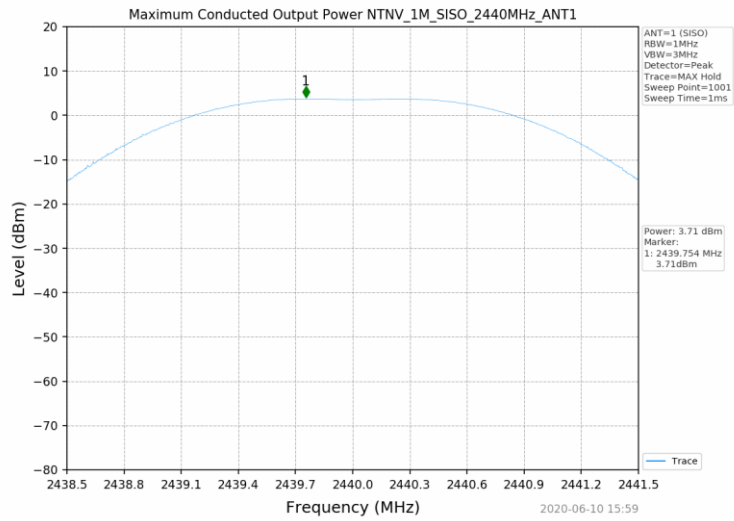

1.2 Test Graph - 6dB Bandwidth

1.3 Test Graph - 99% Occupied Bandwidth

2. Maximum Conducted Output Power

2.1 Test Result

Test Mode	Frequency (MHz)	Tx Type	Measured Peak Output Power (dBm)	Limits (dBm)	Verdict
			Ant 1		
1M	2402	SISO	3.29	30	PASS
	2440	SISO	3.71	30	PASS
	2480	SISO	3.71	30	PASS
2M	2402	SISO	3.35	30	PASS
	2440	SISO	3.74	30	PASS
	2480	SISO	3.75	30	PASS

2.2 Test Graph

3. Maximum Power Spectral Density (PSD)

3.1 Test Result

Test Mode	Frequency (MHz)	Tx Type	Maximum Power Spectral Density (dBm/3KHz)	Limits (dBm/3kHz)	Verdict
			Ant 1		
1M	2402	SISO	-10.39	≤8	PASS
	2440	SISO	-10.17	≤8	PASS
	2480	SISO	-9.38	≤8	PASS
2M	2402	SISO	-12.55	≤8	PASS
	2440	SISO	-12.55	≤8	PASS
	2480	SISO	-12.05	≤8	PASS