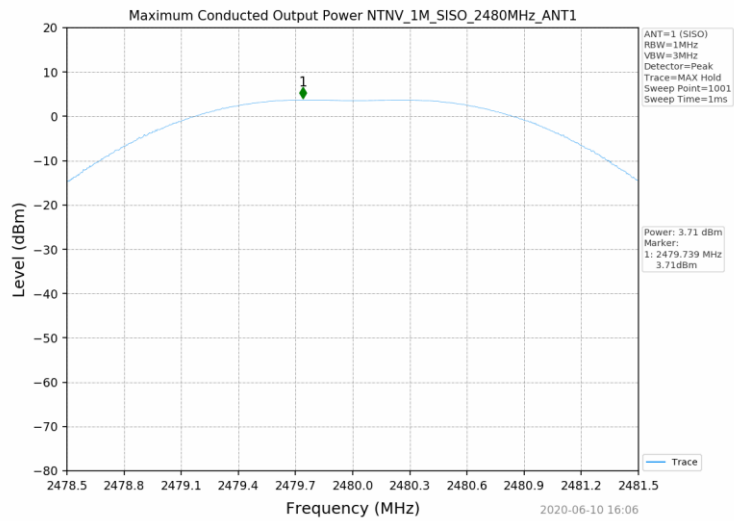

1.2 Test Graph - 6dB Bandwidth

1.3 Test Graph - 99% Occupied Bandwidth

2. Maximum Conducted Output Power

2.1 Test Result

Test Mode	Frequency (MHz)	Tx Type	Measured Peak Output Power (dBm)	Limits (dBm)	Verdict
			Ant 1		
1M	2402	SISO	3.29	30	PASS
	2440	SISO	3.71	30	PASS
	2480	SISO	3.71	30	PASS
2M	2402	SISO	3.35	30	PASS
	2440	SISO	3.74	30	PASS
	2480	SISO	3.75	30	PASS

2.2 Test Graph

3. Maximum Power Spectral Density (PSD)

3.1 Test Result

Test Mode	Frequency (MHz)	Tx Type	Maximum Power Spectral Density (dBm/3KHz)	Limits (dBm/3kHz)	Verdict
			Ant 1		
1M	2402	SISO	-10.39	≤8	PASS
	2440	SISO	-10.17	≤8	PASS
	2480	SISO	-9.38	≤8	PASS
2M	2402	SISO	-12.55	≤8	PASS
	2440	SISO	-12.55	≤8	PASS
	2480	SISO	-12.05	≤8	PASS