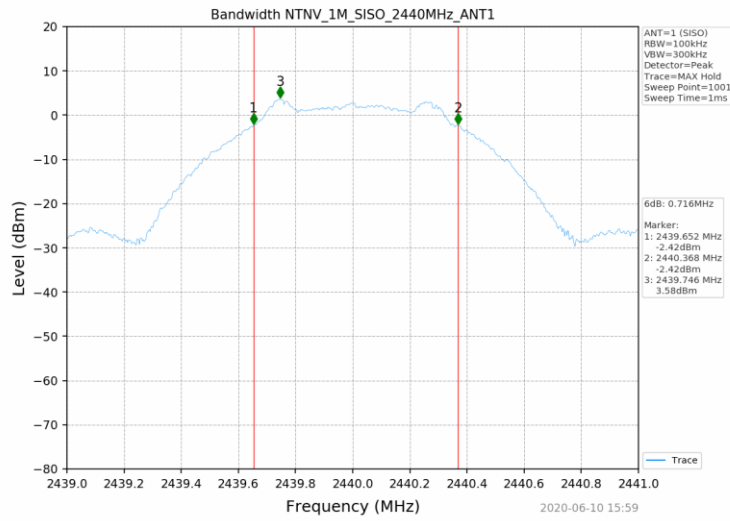

Annex for BLE FCC Part 15.247

Test Report No. : CTL2005253011-WF

1. Bandwidth

1.1 Test Result

Test Mode	Frequency (MHz)	TX Type	ANT No.	6dB Bandwidth		Verdict
				Test Result (MHz)	Limits (MHz)	
1M	2402	SISO	1	0.748	≥0.5	PASS
	2440	SISO	1	0.716	≥0.5	PASS
	2480	SISO	1	0.726	≥0.5	PASS
2M	2402	SISO	1	1.278	≥0.5	PASS
	2440	SISO	1	1.287	≥0.5	PASS
	2480	SISO	1	1.290	≥0.5	PASS

Test Mode	Frequency (MHz)	TX Type	ANT No.	99% Occupied Bandwidth	
				Test Result (MHz)	
1M	2402	SISO	1	1.055	Only for Report Use
	2440	SISO	1	1.065	Only for Report Use
	2480	SISO	1	1.068	Only for Report Use
2M	2402	SISO	1	2.086	Only for Report Use
	2440	SISO	1	2.103	Only for Report Use
	2480	SISO	1	2.093	Only for Report Use

1.2 Test Graph - 6dB Bandwidth

1.3 Test Graph - 99% Occupied Bandwidth

2. Maximum Conducted Output Power

2.1 Test Result

Test Mode	Frequency (MHz)	Tx Type	Measured Peak Output Power (dBm)	Limits (dBm)	Verdict
			Ant 1		
1M	2402	SISO	3.29	30	PASS
	2440	SISO	3.71	30	PASS
	2480	SISO	3.71	30	PASS
2M	2402	SISO	3.35	30	PASS
	2440	SISO	3.74	30	PASS
	2480	SISO	3.75	30	PASS