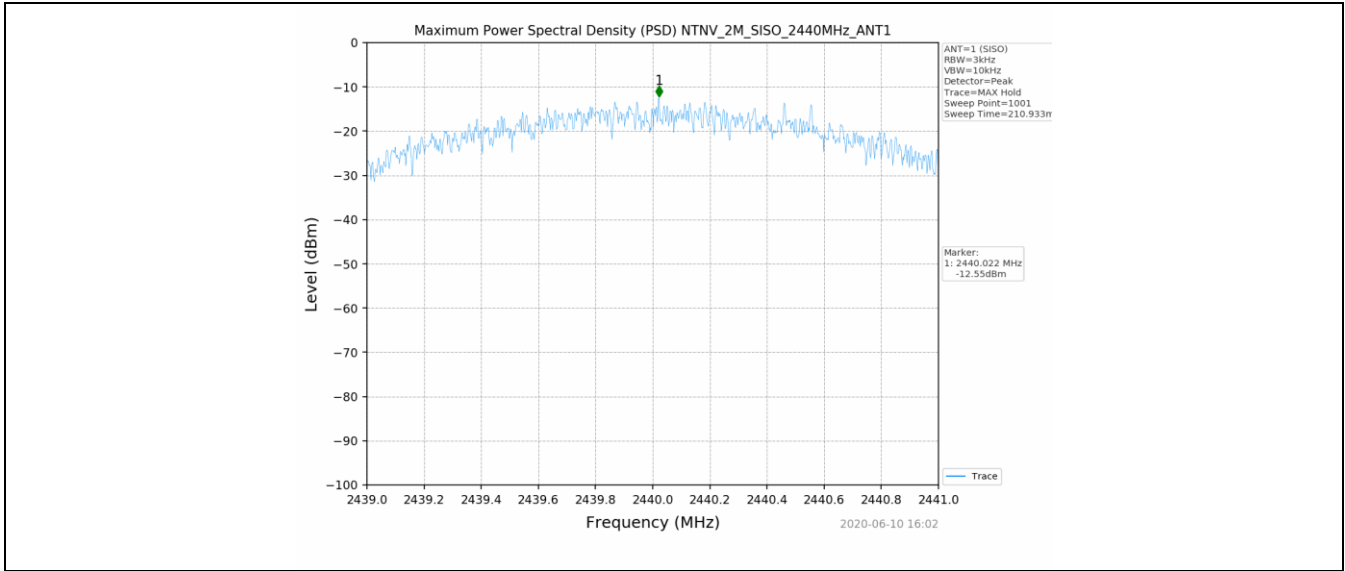

4. Unwanted Emissions in Non-restricted Frequency Bands

4.1 Test Result

Test Mode	Frequency (MHz)	TX Type	ANT No.	Spurious Conducted Emission (dBm)	Limits (dBm)	Verdict
1M	2402	SISO	1	Refer to test graph	-16.42	PASS
	2440	SISO	1	Refer to test graph	-16.42	PASS
	2480	SISO	1	Refer to test graph	-16.42	PASS
2M	2402	SISO	1	Refer to test graph	-17.67	PASS
	2440	SISO	1	Refer to test graph	-17.67	PASS
	2480	SISO	1	Refer to test graph	-17.67	PASS