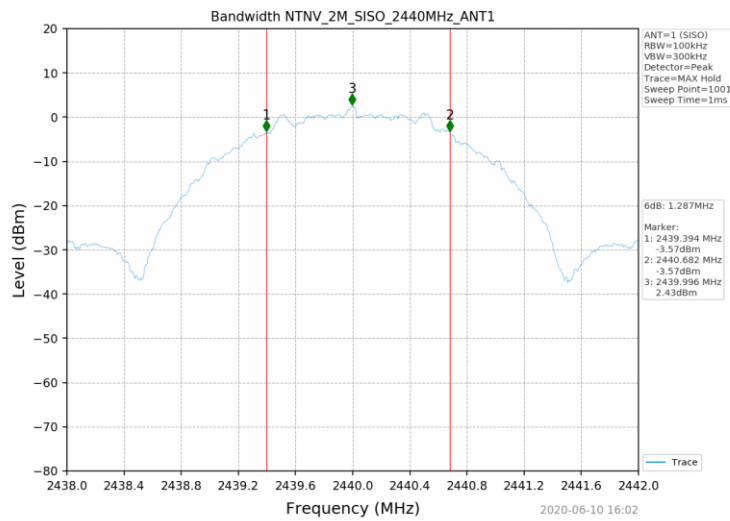

Annex for BLE FCC Part 15.247

Test Report No. : CTL2005253011-WF

1. Bandwidth

1.1 Test Result

Test Mode	Frequency (MHz)	TX Type	ANT No.	6dB Bandwidth		Verdict
				Test Result (MHz)	Limits (MHz)	
1M	2402	SISO	1	0.748	≥0.5	PASS
	2440	SISO	1	0.716	≥0.5	PASS
	2480	SISO	1	0.726	≥0.5	PASS
2M	2402	SISO	1	1.278	≥0.5	PASS
	2440	SISO	1	1.287	≥0.5	PASS
	2480	SISO	1	1.290	≥0.5	PASS

Test Mode	Frequency (MHz)	TX Type	ANT No.	99% Occupied Bandwidth	
				Test Result (MHz)	
1M	2402	SISO	1	1.055	Only for Report Use
	2440	SISO	1	1.065	Only for Report Use
	2480	SISO	1	1.068	Only for Report Use
2M	2402	SISO	1	2.086	Only for Report Use
	2440	SISO	1	2.103	Only for Report Use
	2480	SISO	1	2.093	Only for Report Use

1.2 Test Graph - 6dB Bandwidth

1.3 Test Graph - 99% Occupied Bandwidth

2. Maximum Conducted Output Power

2.1 Test Result

Test Mode	Frequency (MHz)	Tx Type	Measured Peak Output Power (dBm)	Limits (dBm)	Verdict
			Ant 1		
1M	2402	SISO	3.29	30	PASS
	2440	SISO	3.71	30	PASS
	2480	SISO	3.71	30	PASS
2M	2402	SISO	3.35	30	PASS
	2440	SISO	3.74	30	PASS
	2480	SISO	3.75	30	PASS