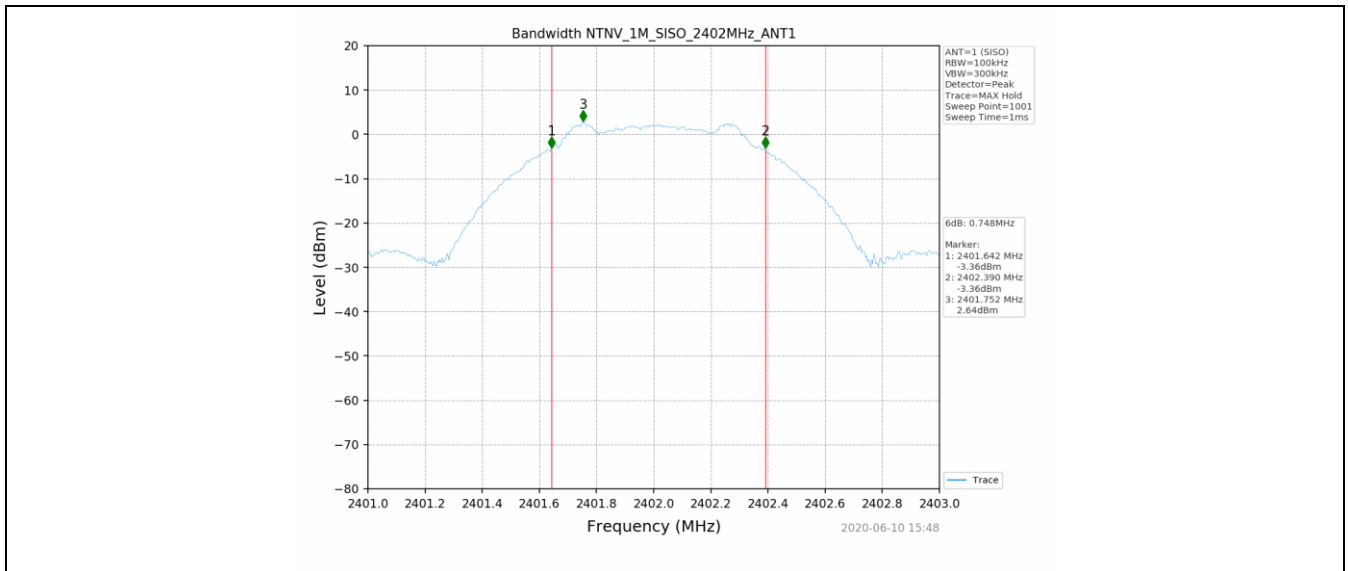

Annex for BLE FCC Part 15.247

Test Report No. : CTL2005253011-WF

1. Bandwidth

1.1 Test Result

Test Mode	Frequency (MHz)	TX Type	ANT No.	6dB Bandwidth		Verdict
				Test Result (MHz)	Limits (MHz)	
1M	2402	SISO	1	0.748	≥0.5	PASS
	2440	SISO	1	0.716	≥0.5	PASS
	2480	SISO	1	0.726	≥0.5	PASS
2M	2402	SISO	1	1.278	≥0.5	PASS
	2440	SISO	1	1.287	≥0.5	PASS
	2480	SISO	1	1.290	≥0.5	PASS

Test Mode	Frequency (MHz)	TX Type	ANT No.	99% Occupied Bandwidth	
				Test Result (MHz)	
1M	2402	SISO	1	1.055	Only for Report Use
	2440	SISO	1	1.065	Only for Report Use
	2480	SISO	1	1.068	Only for Report Use
2M	2402	SISO	1	2.086	Only for Report Use
	2440	SISO	1	2.103	Only for Report Use
	2480	SISO	1	2.093	Only for Report Use

1.2 Test Graph - 6dB Bandwidth