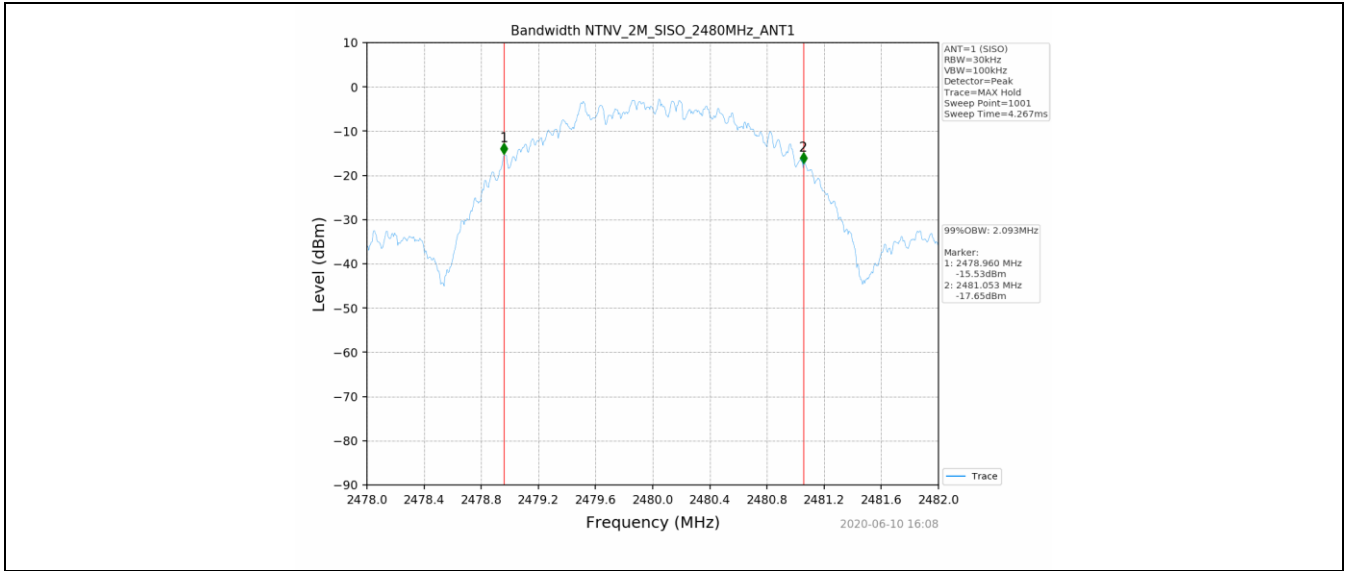

1.2 Test Graph - 6dB Bandwidth

1.3 Test Graph - 99% Occupied Bandwidth

2. Maximum Conducted Output Power

2.1 Test Result

Test Mode	Frequency (MHz)	Tx Type	Measured Peak Output Power (dBm)	Limits (dBm)	Verdict
			Ant 1		
1M	2402	SISO	3.29	30	PASS
	2440	SISO	3.71	30	PASS
	2480	SISO	3.71	30	PASS
2M	2402	SISO	3.35	30	PASS
	2440	SISO	3.74	30	PASS
	2480	SISO	3.75	30	PASS