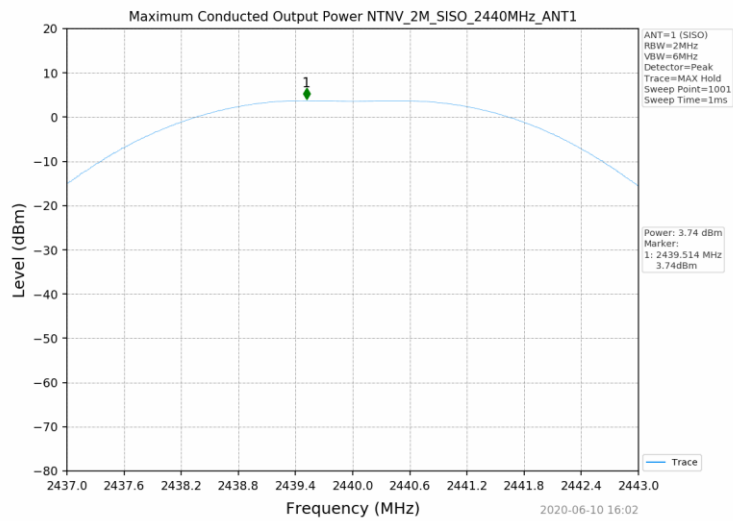

1.2 Test Graph - 6dB Bandwidth

1.3 Test Graph - 99% Occupied Bandwidth

2. Maximum Conducted Output Power

2.1 Test Result

Test Mode	Frequency (MHz)	Tx Type	Measured Peak Output Power (dBm)	Limits (dBm)	Verdict
			Ant 1		
1M	2402	SISO	3.29	30	PASS
	2440	SISO	3.71	30	PASS
	2480	SISO	3.71	30	PASS
2M	2402	SISO	3.35	30	PASS
	2440	SISO	3.74	30	PASS
	2480	SISO	3.75	30	PASS

2.2 Test Graph

3. Maximum Power Spectral Density (PSD)

3.1 Test Result

Test Mode	Frequency (MHz)	Tx Type	Maximum Power Spectral Density (dBm/3KHz)	Limits (dBm/3kHz)	Verdict
			Ant 1		
1M	2402	SISO	-10.39	≤8	PASS
	2440	SISO	-10.17	≤8	PASS
	2480	SISO	-9.38	≤8	PASS
2M	2402	SISO	-12.55	≤8	PASS
	2440	SISO	-12.55	≤8	PASS
	2480	SISO	-12.05	≤8	PASS