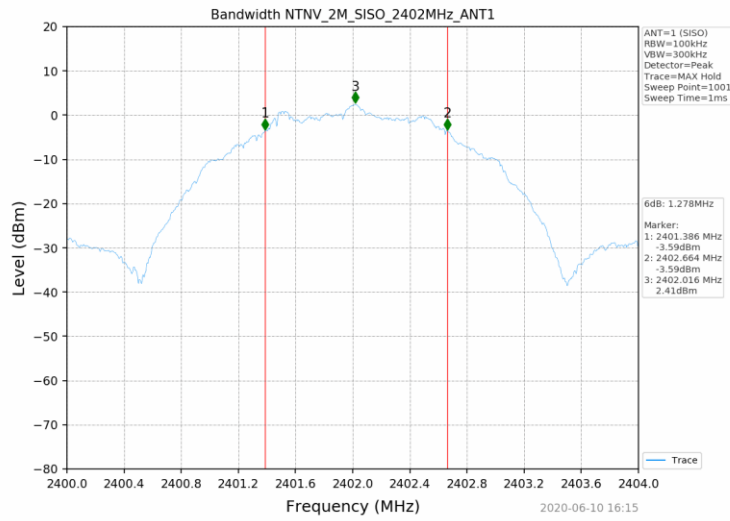

Annex for BLE FCC Part 15.247

Test Report No. : CTL2005253011-WF

1. Bandwidth

1.1 Test Result

Test Mode	Frequency (MHz)	TX Type	ANT No.	6dB Bandwidth		Verdict
				Test Result (MHz)	Limits (MHz)	
1M	2402	SISO	1	0.748	≥0.5	PASS
	2440	SISO	1	0.716	≥0.5	PASS
	2480	SISO	1	0.726	≥0.5	PASS
2M	2402	SISO	1	1.278	≥0.5	PASS
	2440	SISO	1	1.287	≥0.5	PASS
	2480	SISO	1	1.290	≥0.5	PASS

Test Mode	Frequency (MHz)	TX Type	ANT No.	99% Occupied Bandwidth	
				Test Result (MHz)	
1M	2402	SISO	1	1.055	Only for Report Use
	2440	SISO	1	1.065	Only for Report Use
	2480	SISO	1	1.068	Only for Report Use
2M	2402	SISO	1	2.086	Only for Report Use
	2440	SISO	1	2.103	Only for Report Use
	2480	SISO	1	2.093	Only for Report Use

1.2 Test Graph - 6dB Bandwidth

1.3 Test Graph - 99% Occupied Bandwidth

2. Maximum Conducted Output Power

2.1 Test Result

Test Mode	Frequency (MHz)	Tx Type	Measured Peak Output Power (dBm)	Limits (dBm)	Verdict
			Ant 1		
1M	2402	SISO	3.29	30	PASS
	2440	SISO	3.71	30	PASS
	2480	SISO	3.71	30	PASS
2M	2402	SISO	3.35	30	PASS
	2440	SISO	3.74	30	PASS
	2480	SISO	3.75	30	PASS