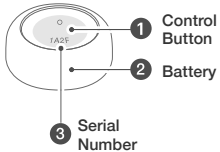

Overview

Control Button

Press once to turn sensor on.

Double-press to start a new tracking section

Tracking

Attach the sensor to product.
Consume the product as you would normally do. Sensor will reorder automatically when product is depleting.

Reorder

You can initiate a manual reorder at anytime by holding the button for 5 seconds. Your order status can be viewed in the Candibell app.

FCC Radiation Exposure Statement

The device has been evaluated to meet general RF exposure requirement.