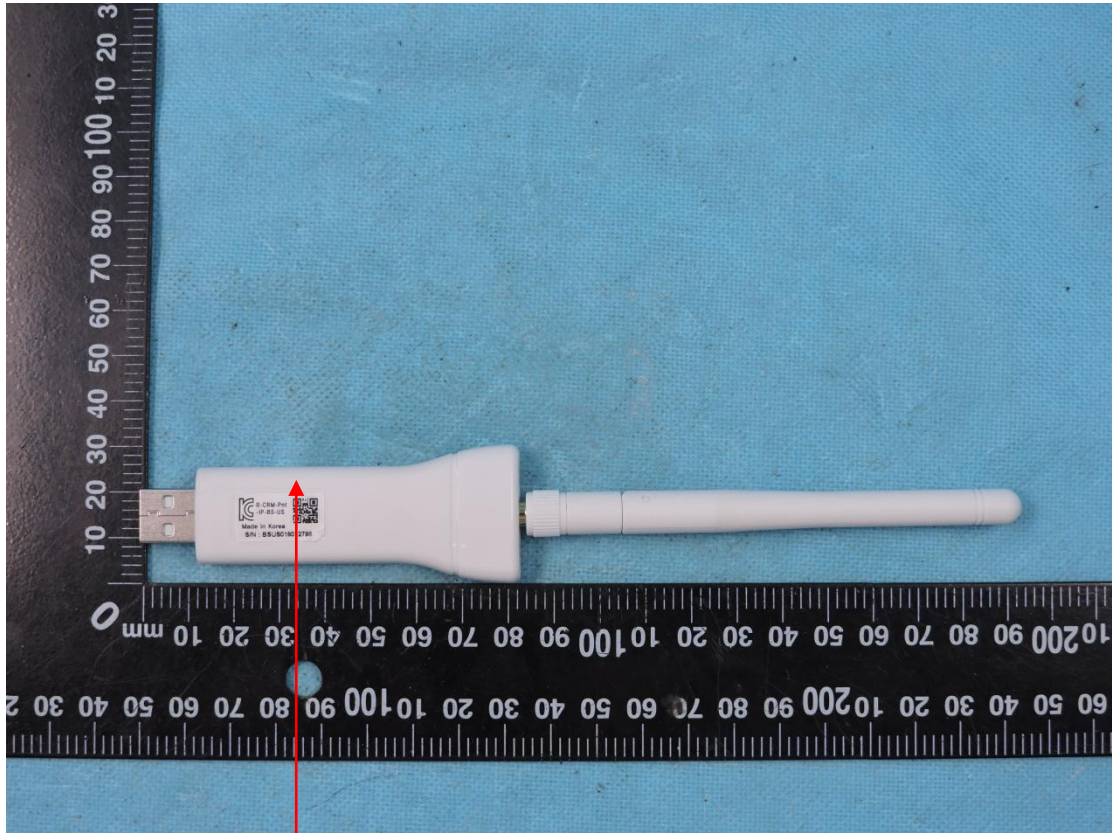

Label

BLE USB TYPE SCANNER

Model name: IP-BS-US

FCC ID: 2AS6EIP-BS-US

Size: 10*20mm used PVC paster.