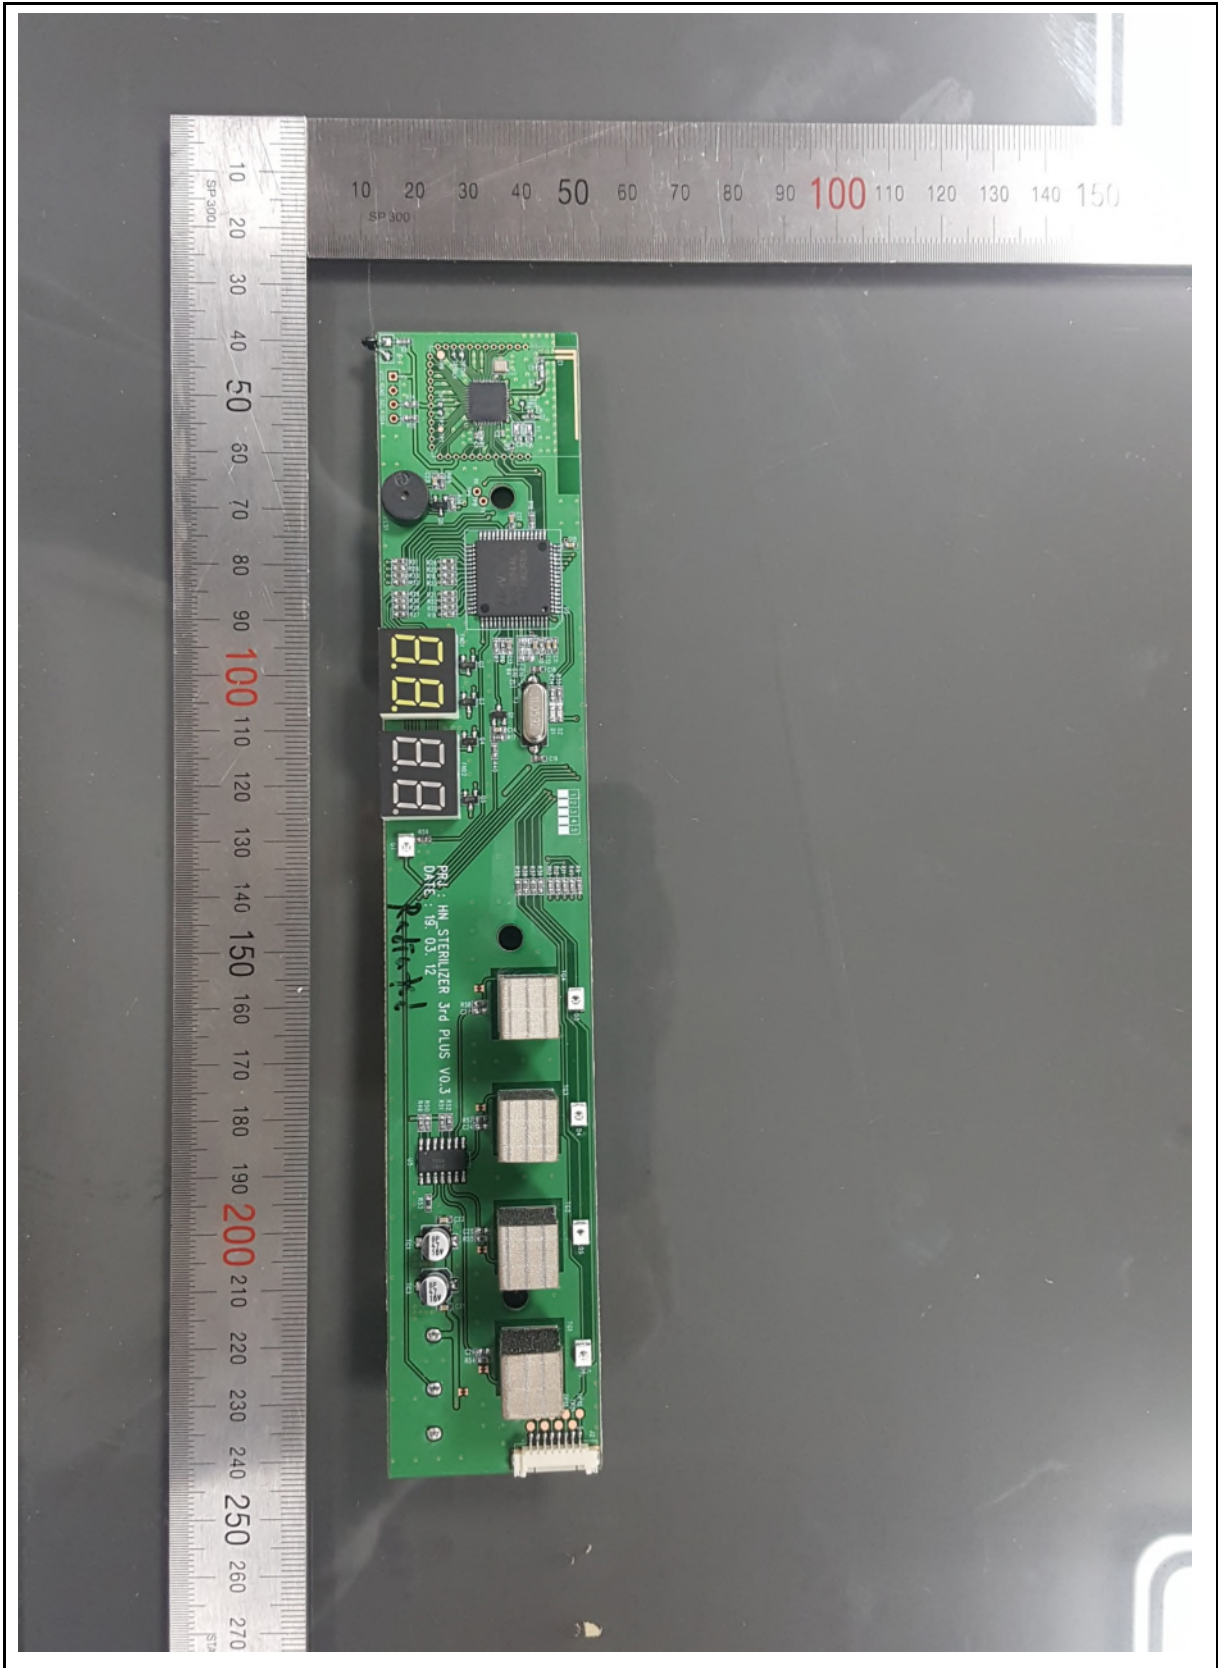

Interior view of EUT

Internal Photos

View of PCB(Top)

View of PCB(Bottom)

View of PCB2(Top)

View of PCB2(Bottom)

View of Fan(Top)

View of Fan(Bottom)

View of Fan2(Top)

View of Fan2(Bottom)

View of UV Lamp

View of Lamp holder(Top)

View of Lamp holder(Bottom)