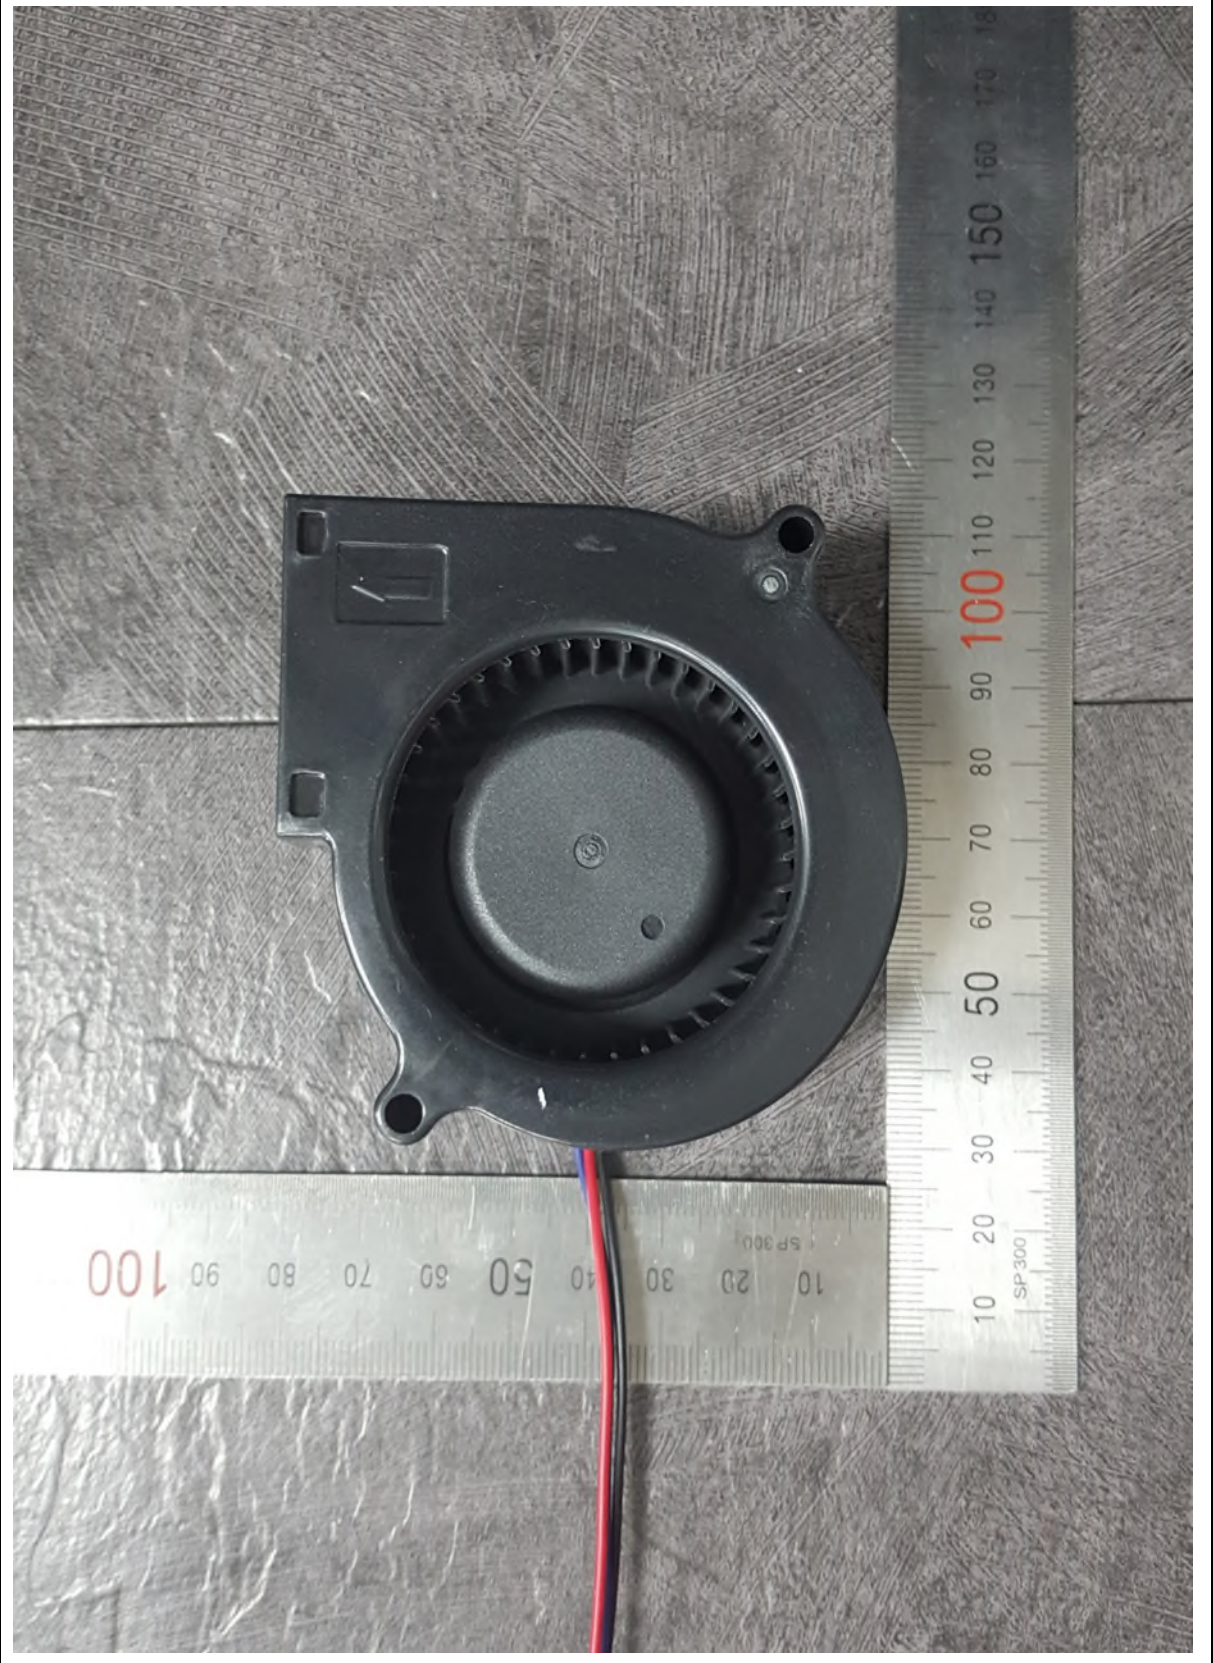

Interior view of EUT

Internal Photos

View of PCB(Top)

View of PCB(Bottom)

View of PCB2(Top)

View of PCB2(Bottom)

View of Fan(Top)

View of Fan(Bottom)

View of Fan2(Top)

View of Fan2(Bottom)

View of UV Lamp

View of Lamp holder(Top)

View of Lamp holder(Bottom)