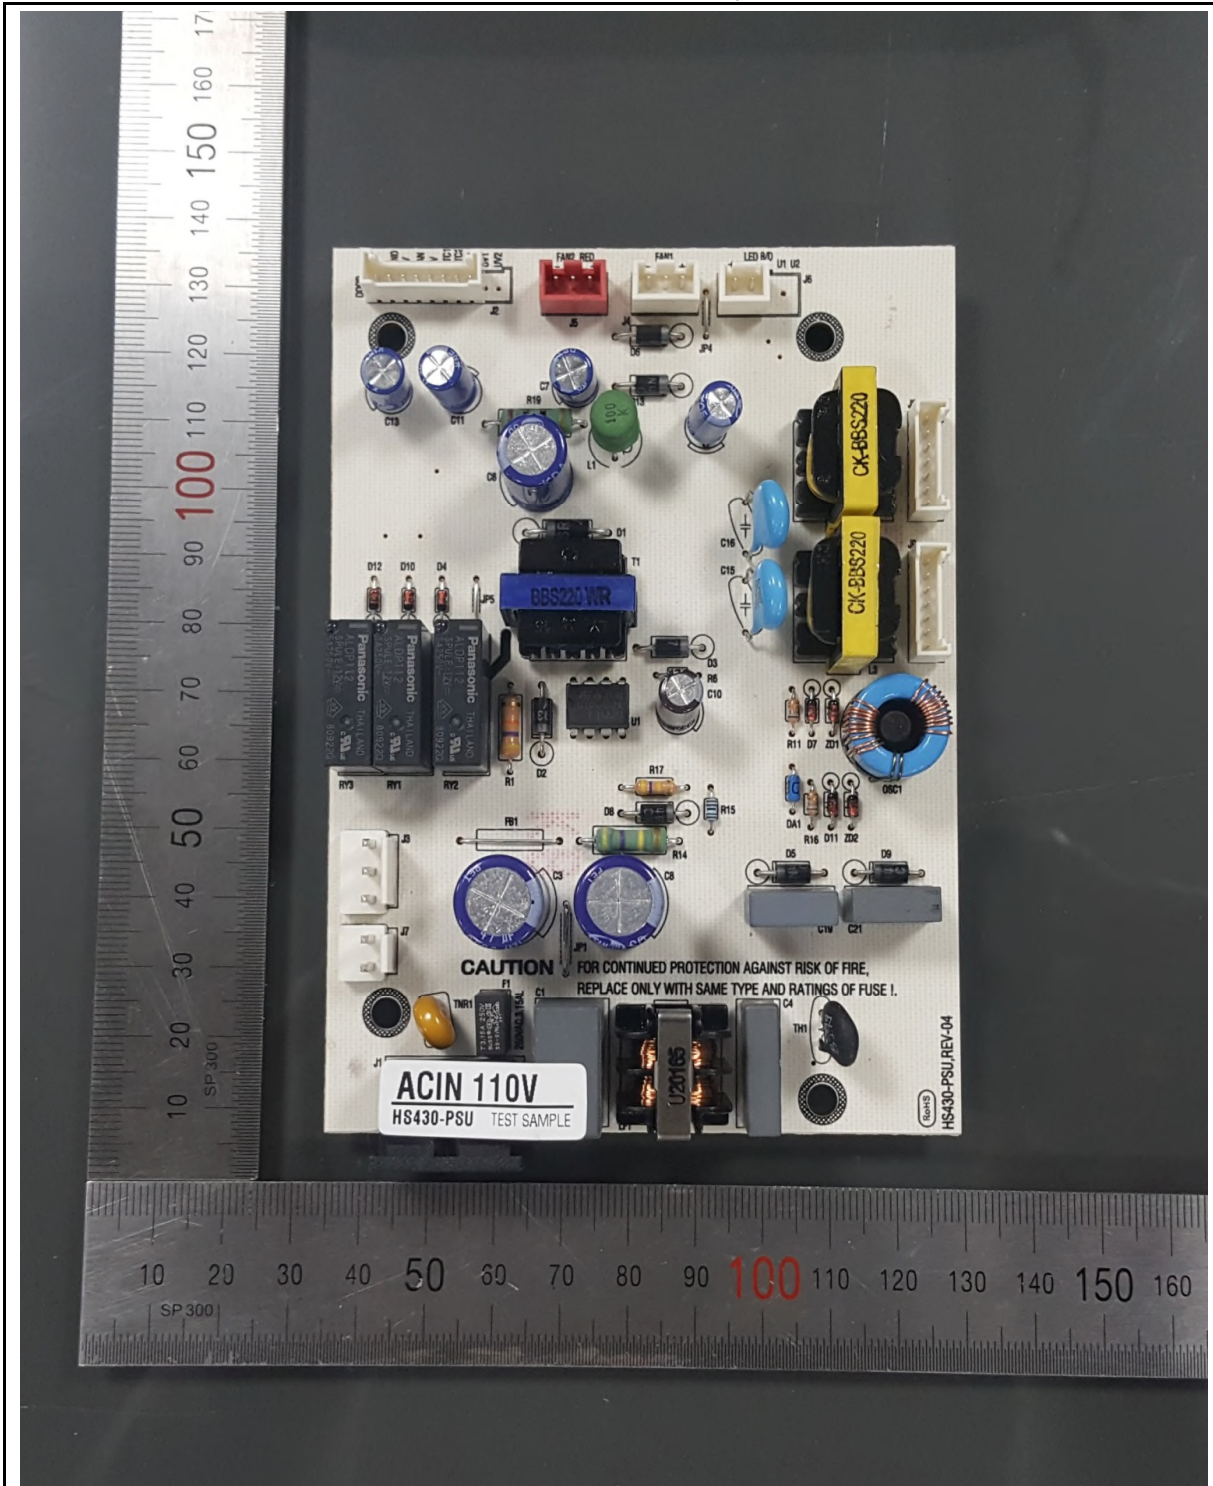

Interior view of EUT

Internal Photos

View of PCB(Top)

View of PCB(Bottom)

View of PCB2(Top)

View of PCB2(Bottom)

View of Fan(Top)

View of Fan(Bottom)

View of Fan2(Top)

View of Fan2(Bottom)

View of UV Lamp

View of Lamp holder(Top)

View of Lamp holder(Bottom)