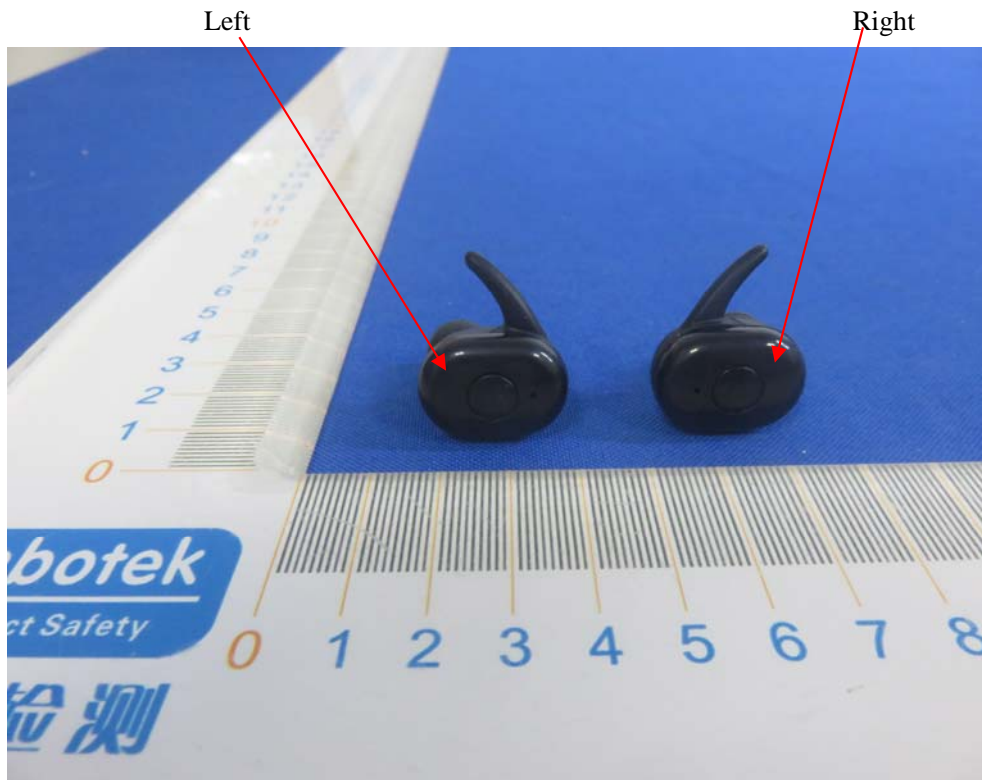

Label Location On EUT

Label

FCC ID: 2AS5O-EBPB042A