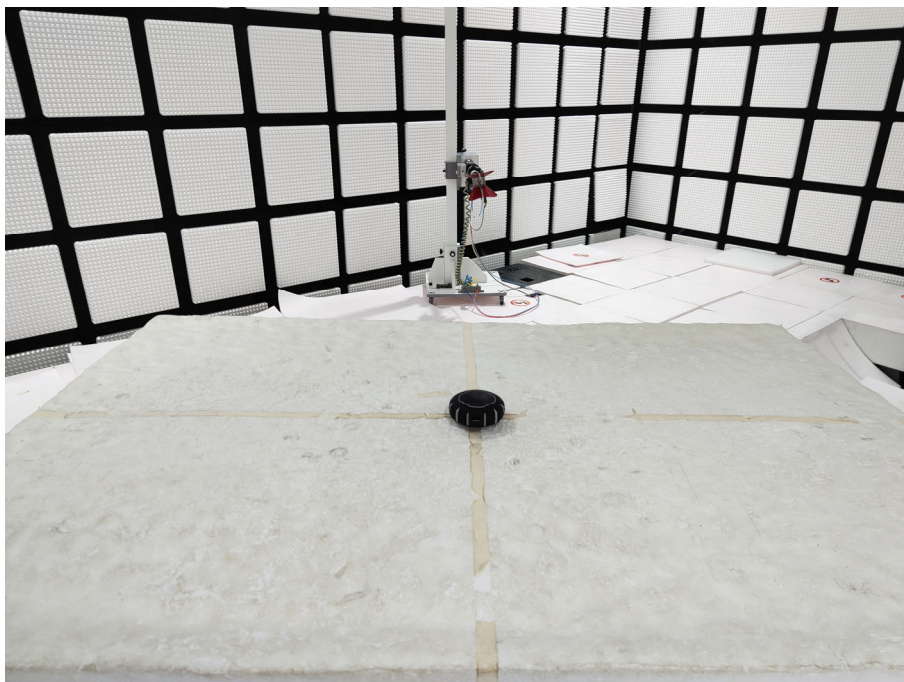

PHOTOGRAPHS OF TEST SETUP

Test Model No.: 1112B

Radiated spurious emission Test Setup-1(Below 1GHz)

Radiated spurious emission Test Setup-2(Above 1GHz)

Conducted Emissions Test Setup