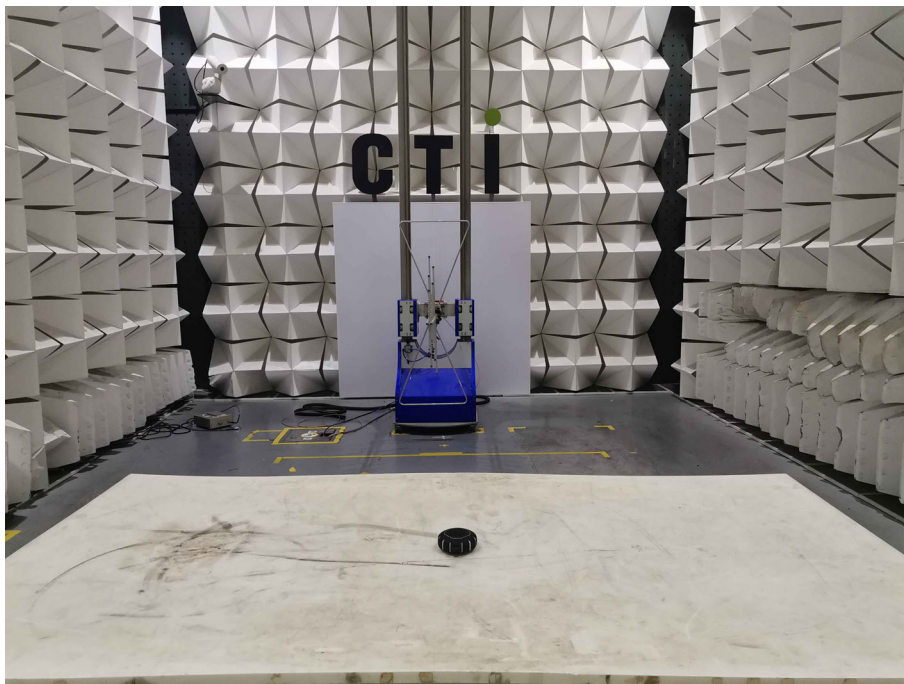

PHOTOGRAPHS OF TEST SETUP

Test Model No.: 1112B

Radiated spurious emission Test Setup-1(Below 1GHz)

Radiated spurious emission Test Setup-2(Above 1GHz)

Conducted Emissions Test Setup