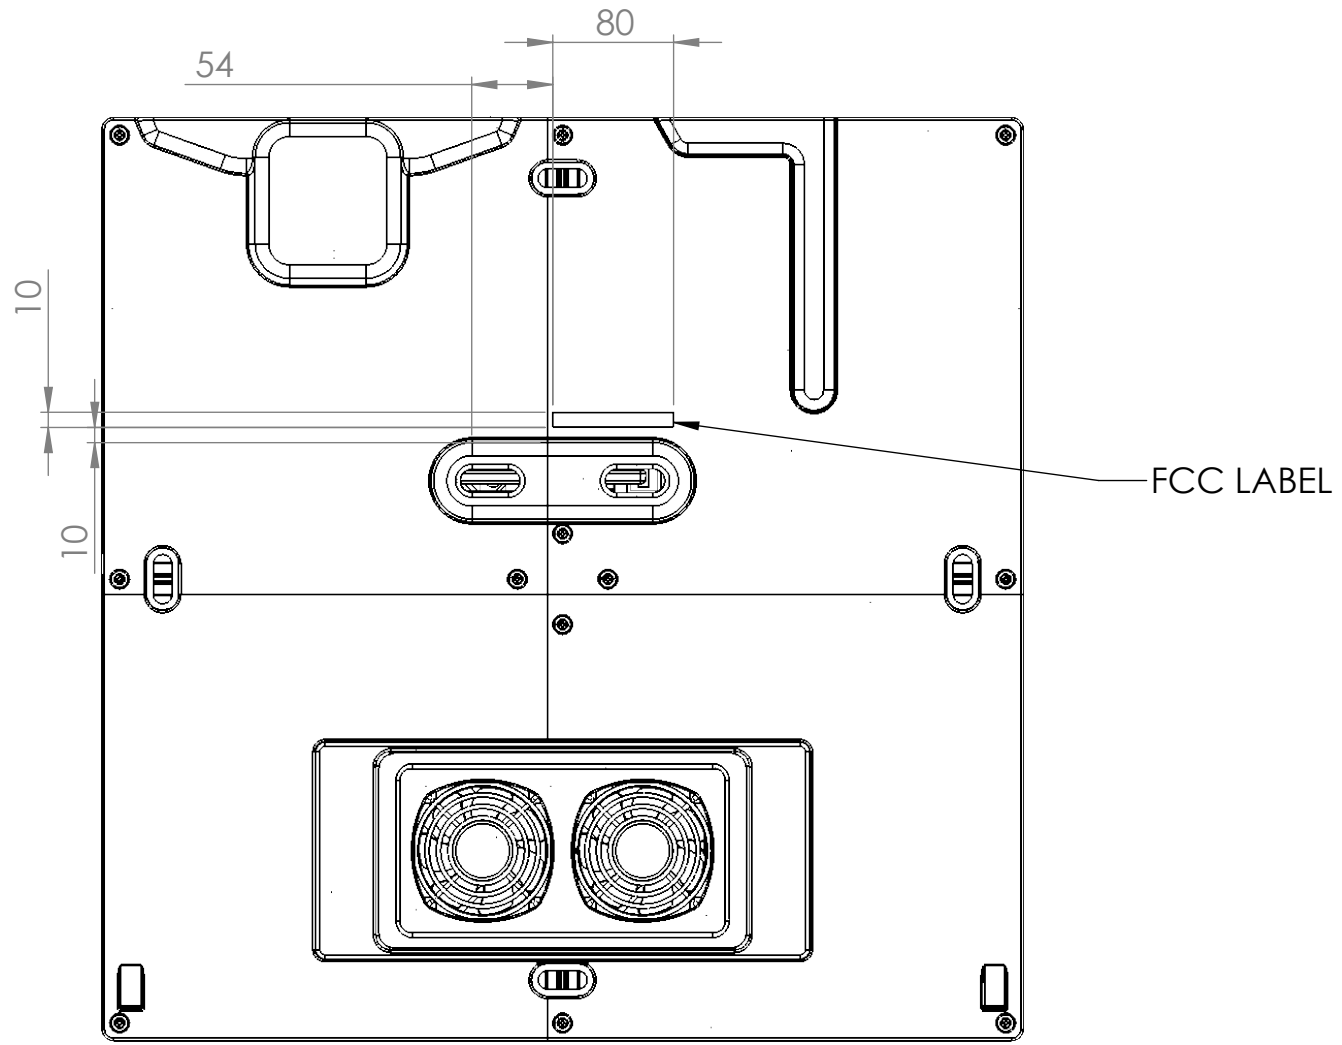

ossio[®]
REAL WIRELESS POWER

COTA[®] WPT SOURCE FCC LABEL DIAGRAM

VERSION 1.2 • DC-1148 • MAY 2019

Measurements are in mm.

1100 112th AVE NE #301

Bellevue, WA 98004

425.406.6477

www.ossia.com