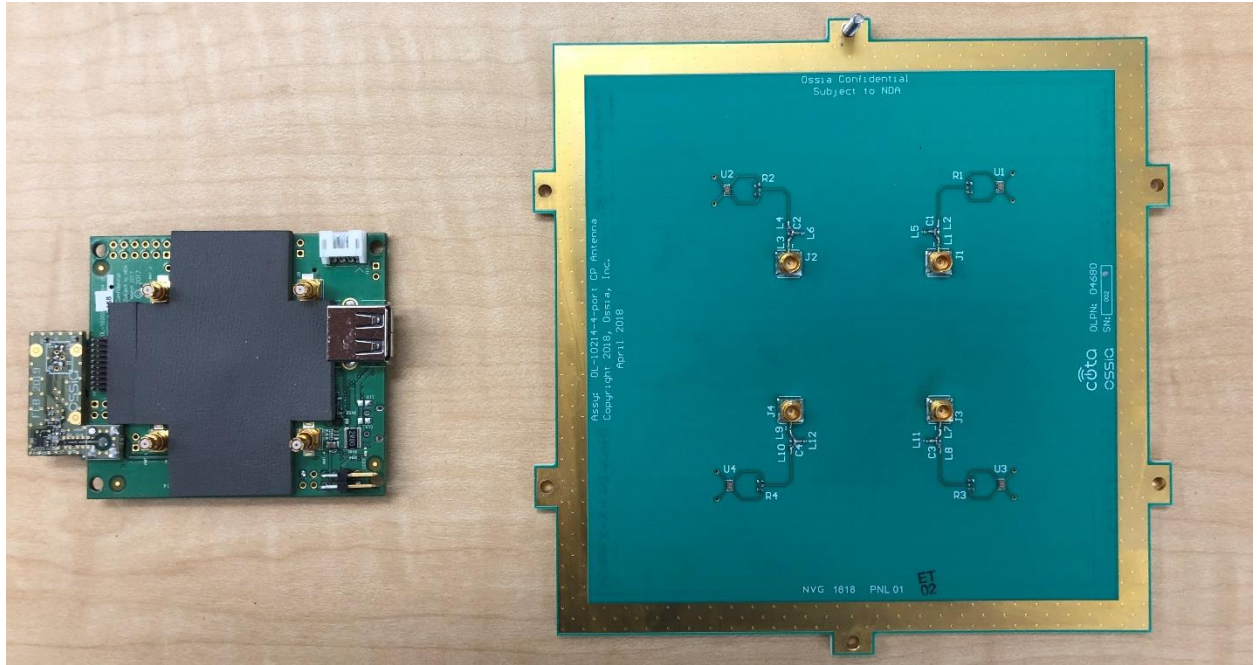

**ossio**<sup>®</sup>  
REAL WIRELESS POWER

## COTA<sup>®</sup> WPT CLIENT INTERNAL PHOTOS

---

VERSION 1.0 • DC-1152 • APRIL 2019

1100 112th AVE NE #301

Bellevue, WA 98004

425.406.6477

**[www.ossia.com](http://www.ossia.com)**

The Ossia, Cota, & Design logos and Cota are registered trademarks of Ossia Inc.