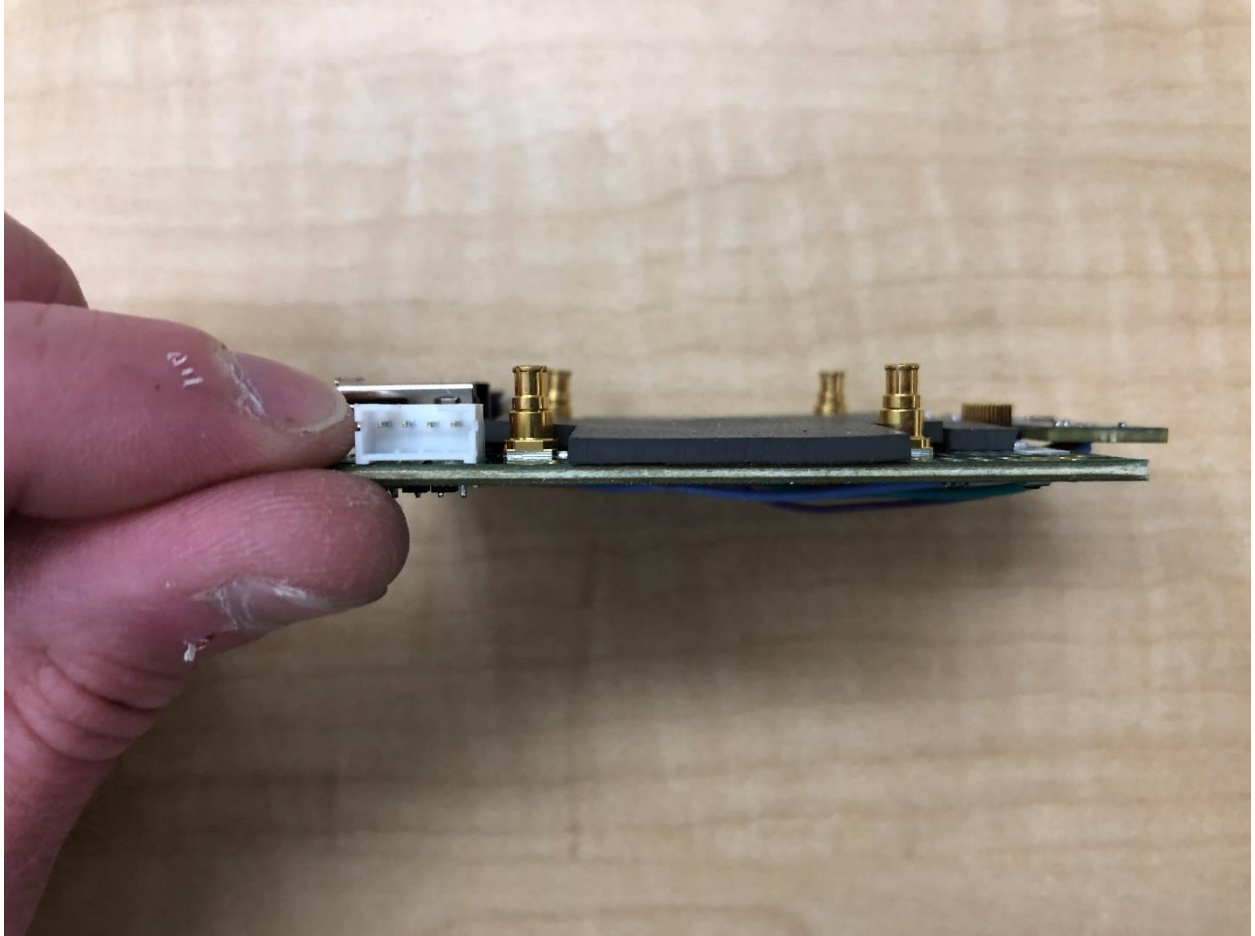

**ossio**<sup>®</sup>  
REAL WIRELESS POWER

## COTA<sup>®</sup> WPT CLIENT INTERNAL PHOTOS

---

VERSION 1.0 • DC-1152 • APRIL 2019

1100 112th AVE NE #301

Bellevue, WA 98004

425.406.6477

**[www.ossia.com](http://www.ossia.com)**

The Ossia, Cota, & Design logos and Cota are registered trademarks of Ossia Inc.