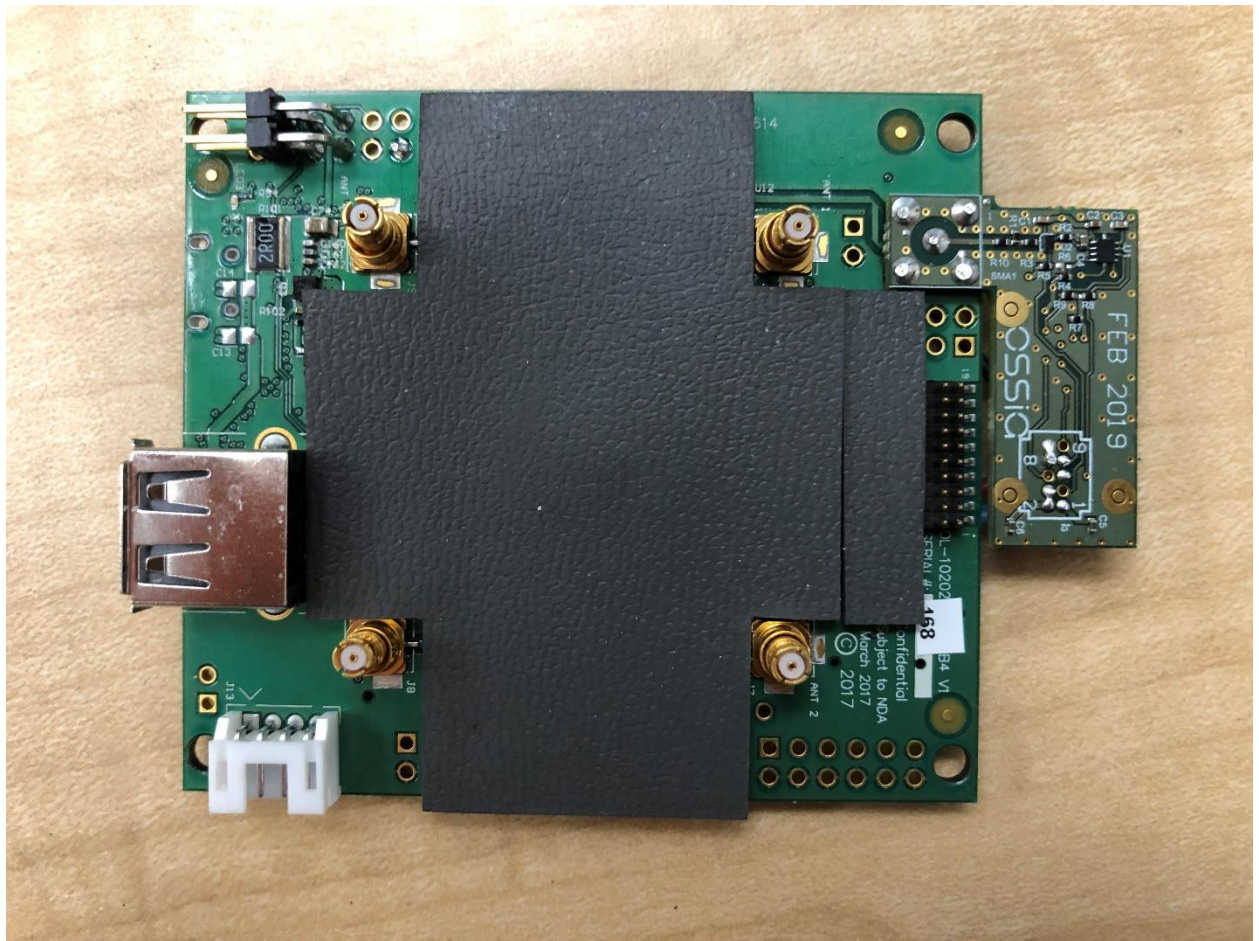

**ossio**<sup>®</sup>  
REAL WIRELESS POWER

## COTA<sup>®</sup> WPT CLIENT INTERNAL PHOTOS

---

VERSION 1.0 • DC-1152 • APRIL 2019

1100 112th AVE NE #301

Bellevue, WA 98004

425.406.6477

**[www.ossia.com](http://www.ossia.com)**

The Ossia, Cota, & Design logos and Cota are registered trademarks of Ossia Inc.