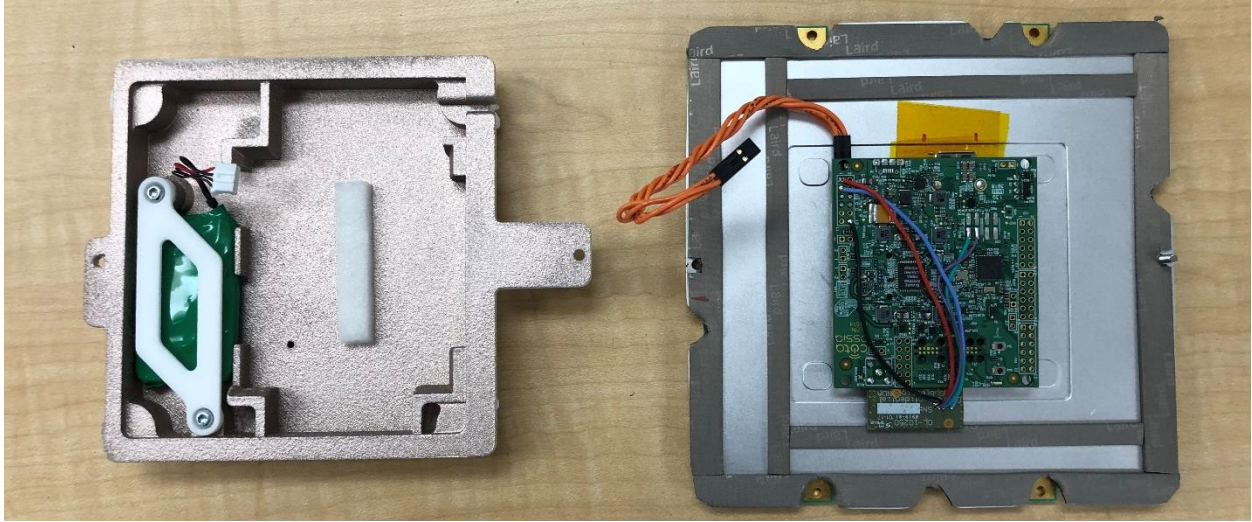

**ossio**<sup>®</sup>  
REAL WIRELESS POWER

## COTA<sup>®</sup> WPT CLIENT INTERNAL PHOTOS

---

VERSION 1.0 • DC-1152 • APRIL 2019

1100 112th AVE NE #301

Bellevue, WA 98004

425.406.6477

**[www.ossia.com](http://www.ossia.com)**

The Ossia, Cota, & Design logos and Cota are registered trademarks of Ossia Inc.