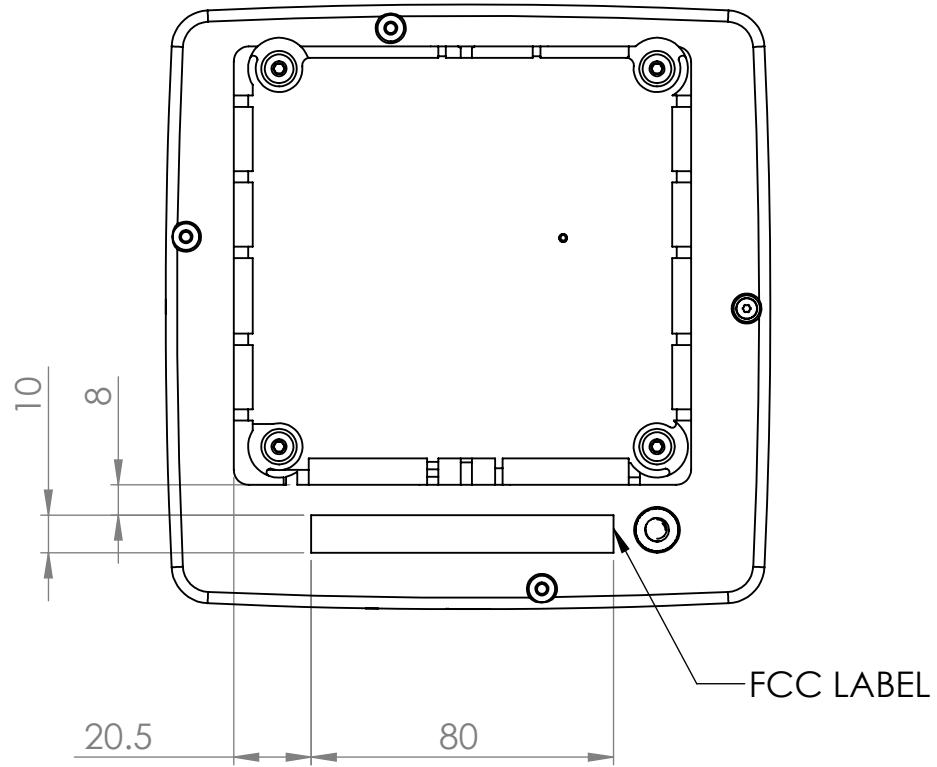

ossio[®]
REAL WIRELESS POWER

COTA[®] WPT CLIENT FCC LABEL DIAGRAMS

VERSION 1.2 • DC-1154 • MAY 2019

Measurements are in mm.

1100 112th AVE NE #301

Bellevue, WA 98004

425.406.6477

www.ossia.com