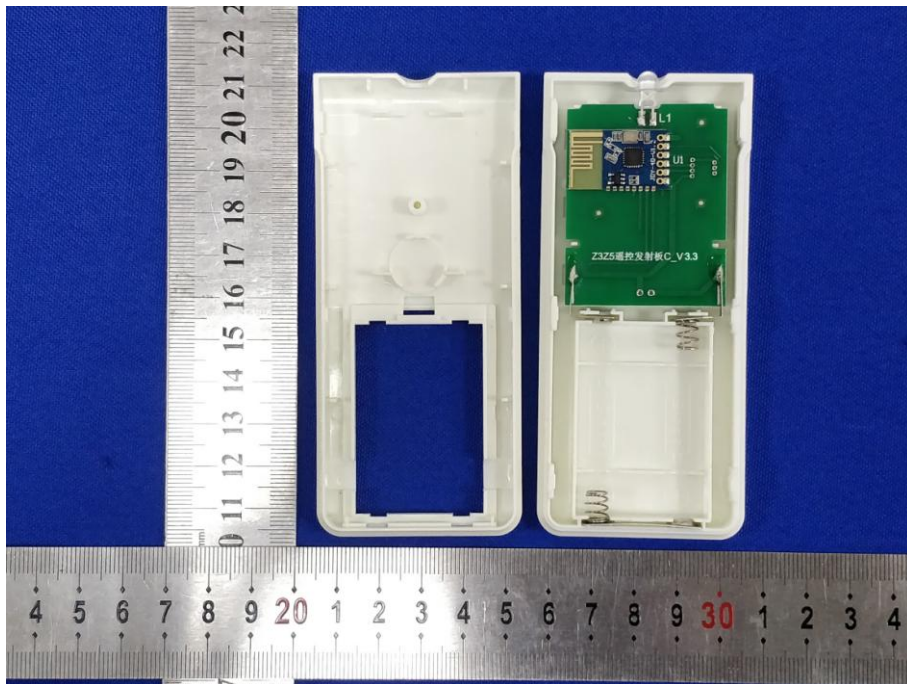

# Appendix B: Photographs of EUT

Product: 3D LED FAN

Model: Z3

Internal Photos

Antenna