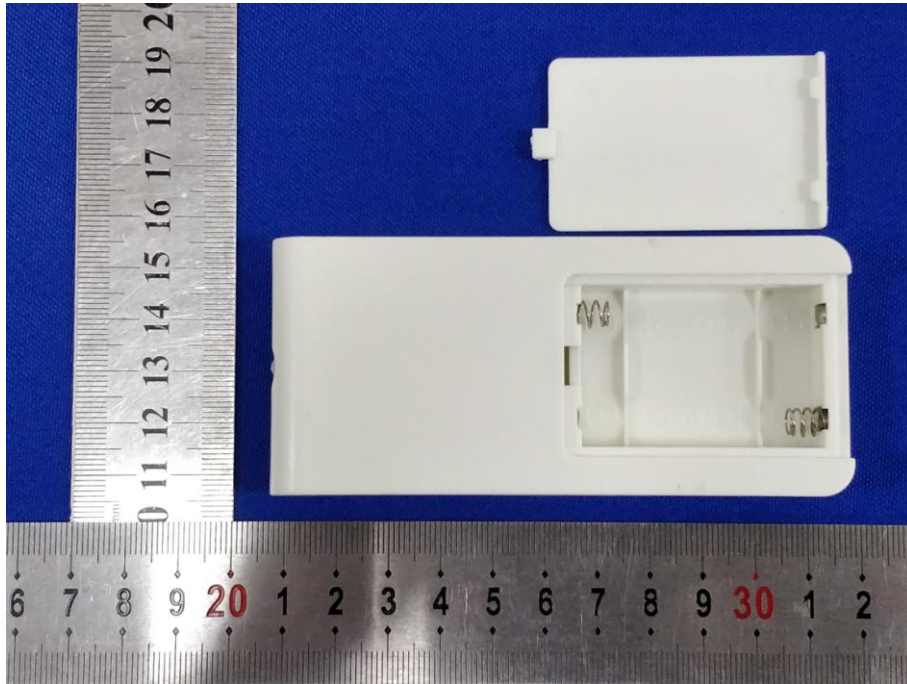

# Appendix B: Photographs of EUT

Product: 3D LED FAN

Model: Z3

Internal Photos

Antenna