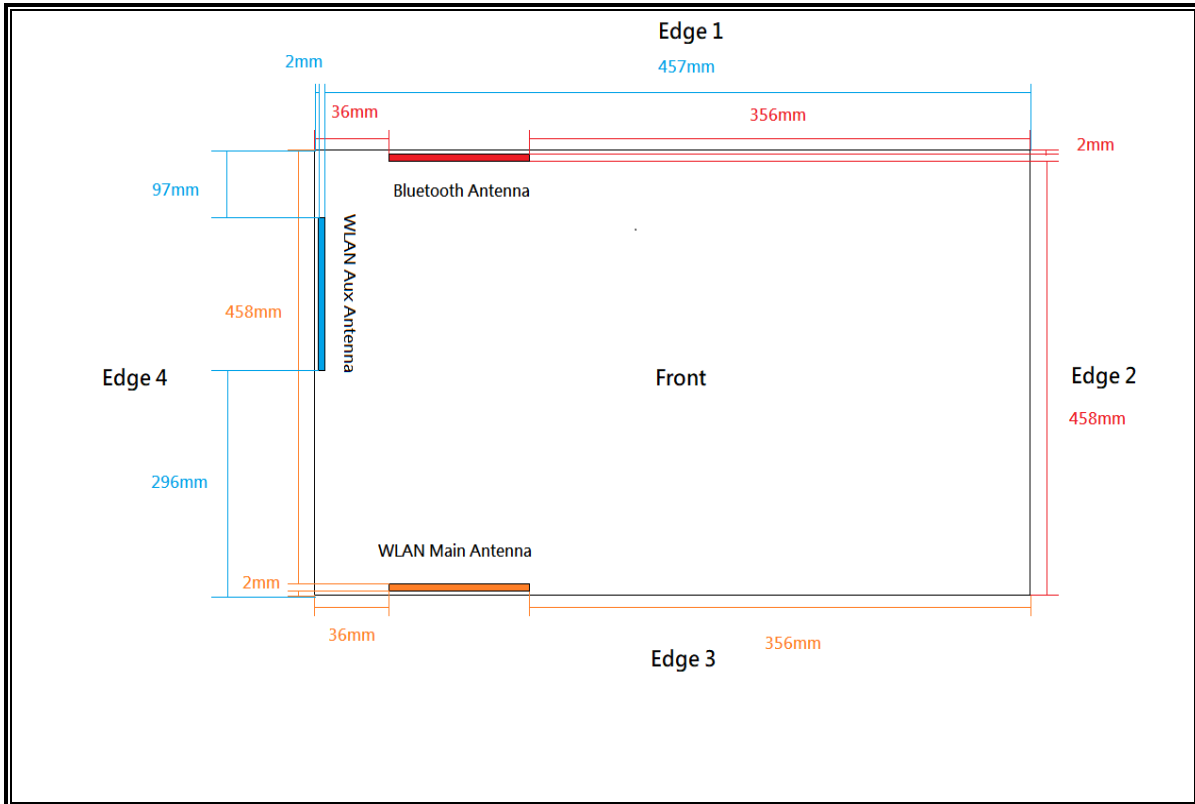

ANTENNA LOCATIO

SETUP PHOTOS

Rear_0mm

Front_0mm

Edge 3_0mm

Edge 4_0mm

EUT

Front View

Rear View