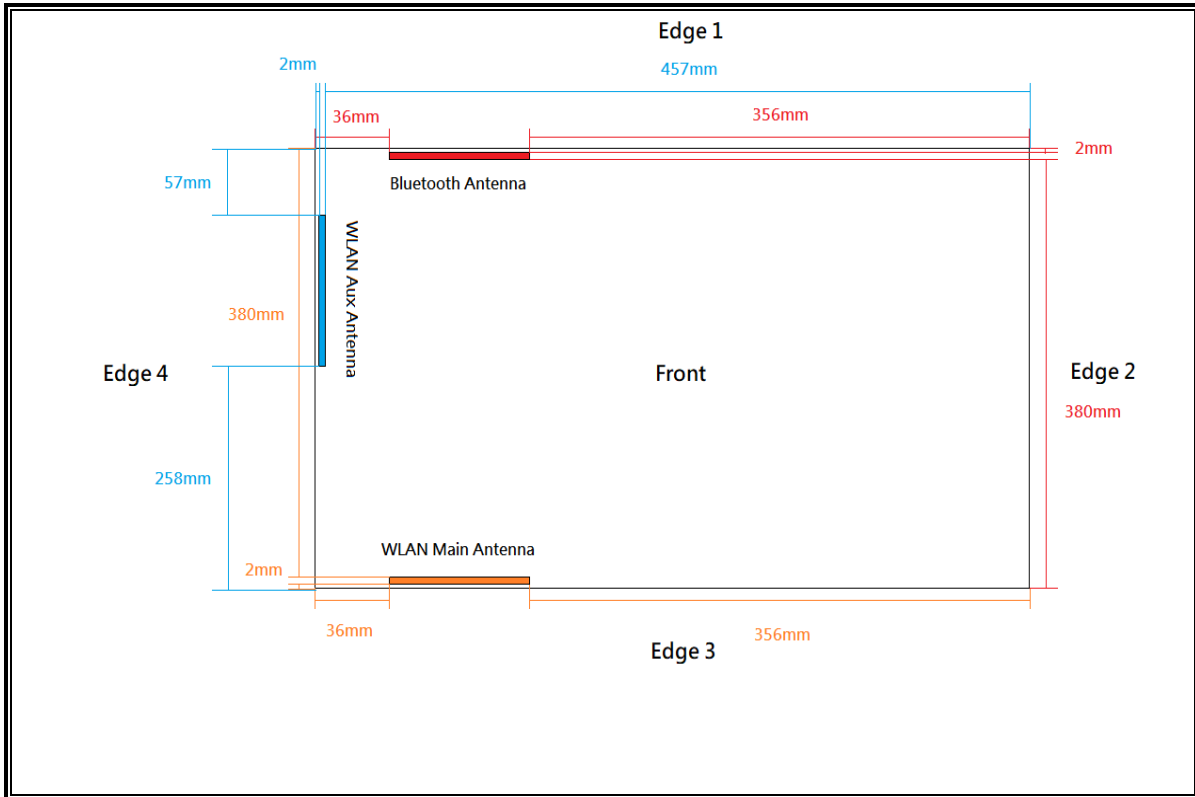

ANTENNA LOCATIO

SETUP PHOTOS

Rear_0mm

Front_0mm

Edge 3_0mm

Edge 4_0mm

Project No: TM-2209000309P

..

EUT

Front View

Rear View