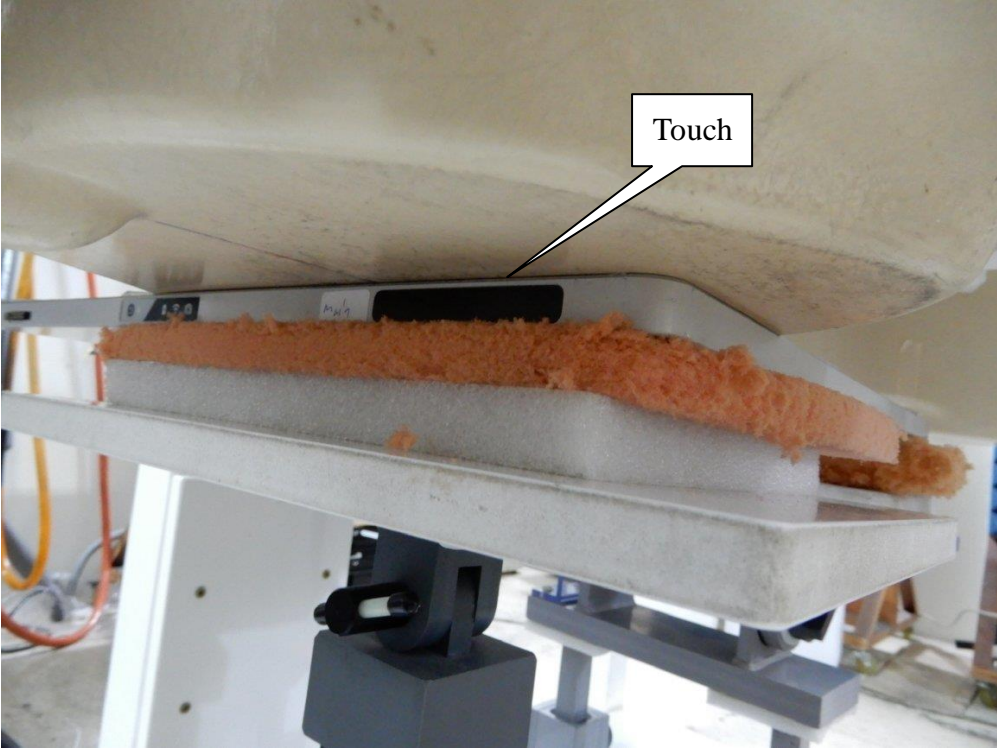

Appendix C. Test Setup Photographs & EUT Photographs
Test Setup Photographs

EUT Front – Body SAR (Main Antenna)

EUT Front – Body SAR (Aux Antenna)

EUT Back – Limb SAR (Main Antenna)

EUT Back – Limb SAR (Aux Antenna)

EUT Right- Side – Limb SAR (Aux Antenna)

EUT Left-Side – Limb SAR (Main Antenna)

EUT Bottom – Limb SAR (Main Antenna)

Depth of the liquid in the phantom-Zoom In (2.4GHz)

Depth of the liquid in the phantom-Zoom In (5GHz)