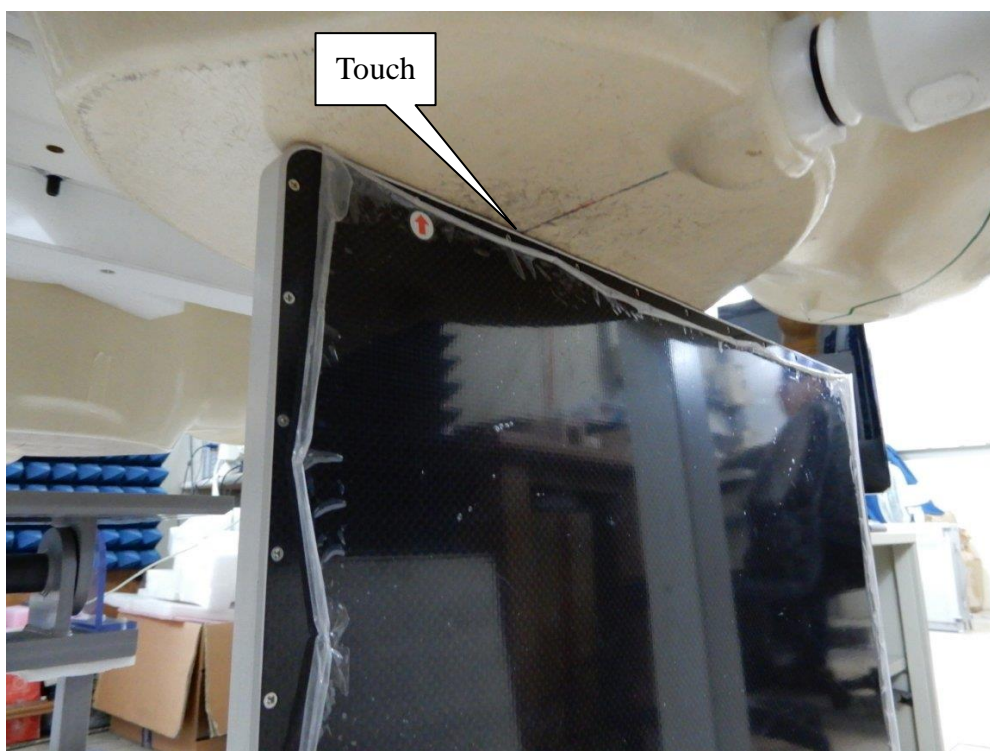

Appendix C. Test Setup Photographs & EUT Photographs
Test Setup Photographs

EUT Front – Body SAR (Main Antenna)

EUT Front – Body SAR (Aux Antenna)

EUT Back – Limb SAR (Main Antenna)

EUT Back – Limb SAR (Aux Antenna)

EUT Right- Side – Limb SAR (Aux Antenna)

EUT Left-Side – Limb SAR (Main Antenna)

EUT Bottom – Limb SAR (Main Antenna)

Depth of the liquid in the phantom-Zoom In (2.4GHz)

Depth of the liquid in the phantom-Zoom In (5GHz)