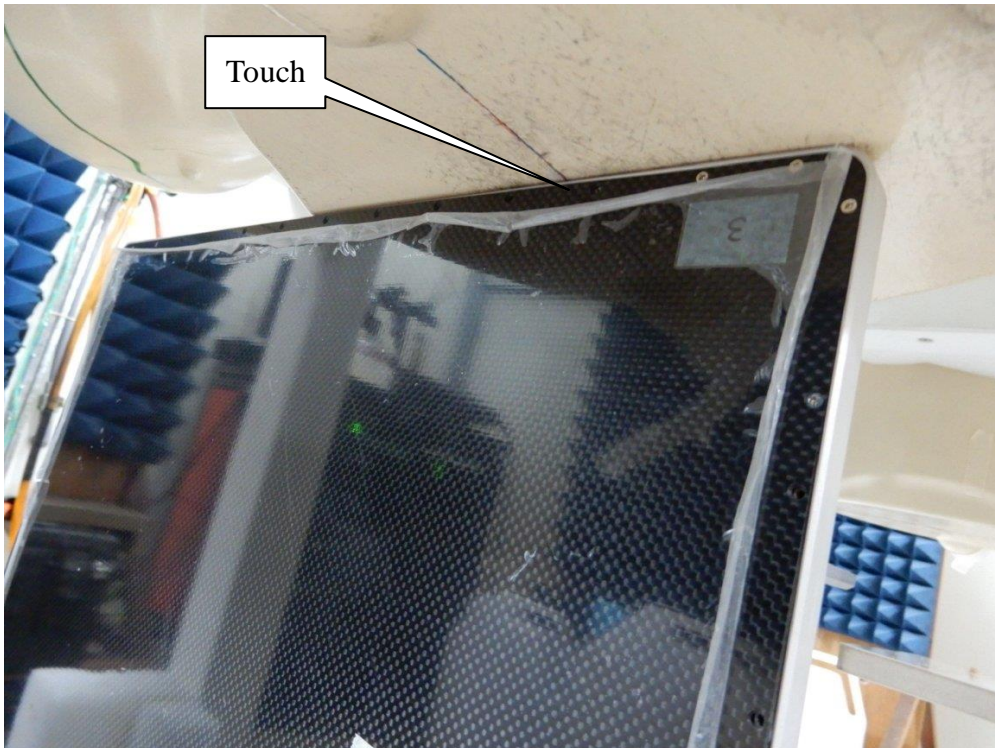

Appendix C. Test Setup Photographs & EUT Photographs
Test Setup Photographs

EUT Front – Body SAR (Main Antenna)

EUT Front – Body SAR (Aux Antenna)

EUT Back – Limb SAR (Main Antenna)

EUT Back – Limb SAR (Aux Antenna)

EUT Right- Side – Limb SAR (Aux Antenna)

EUT Left-Side – Limb SAR (Main Antenna)

EUT Bottom – Limb SAR (Main Antenna)

Depth of the liquid in the phantom-Zoom In (2.4GHz)

Depth of the liquid in the phantom-Zoom In (5GHz)