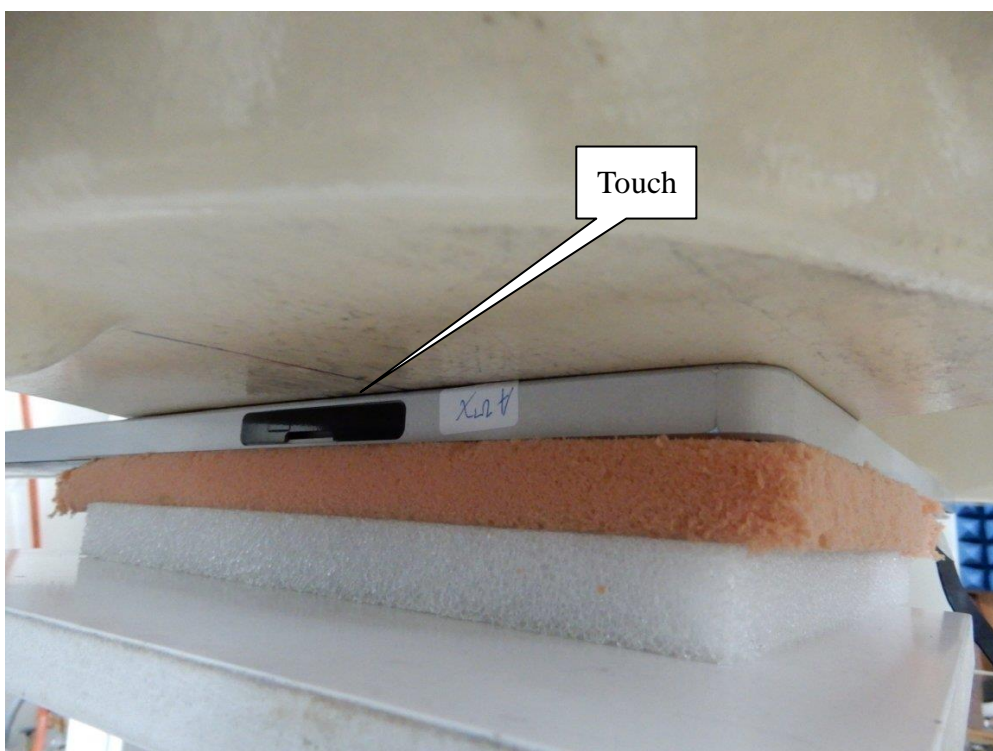

Appendix C. Test Setup Photographs & EUT Photographs
Test Setup Photographs

EUT Front – Body SAR (Main Antenna)

EUT Front – Body SAR (Aux Antenna)

EUT Back – Limb SAR (Main Antenna)

EUT Back – Limb SAR (Aux Antenna)

EUT Right- Side – Limb SAR (Aux Antenna)

EUT Left-Side – Limb SAR (Main Antenna)

EUT Bottom – Limb SAR (Main Antenna)

Depth of the liquid in the phantom-Zoom In (2.4GHz)

Depth of the liquid in the phantom-Zoom In (5GHz)

Note: The positions used in the measurements were according to IEEE 1528-2013.