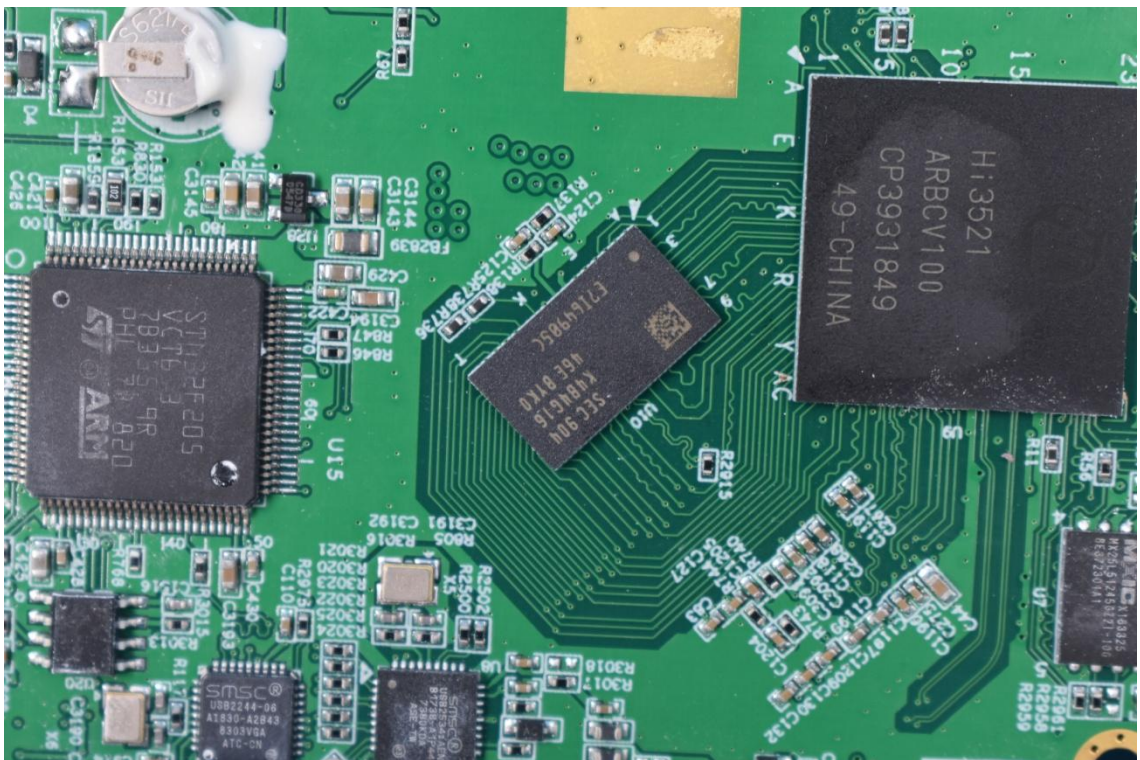

Model Name: DV429CGW4

FCC ID:2AS4L-DV429CGW4

Internal Photos

1. EUT uncover view

2. Antenna view