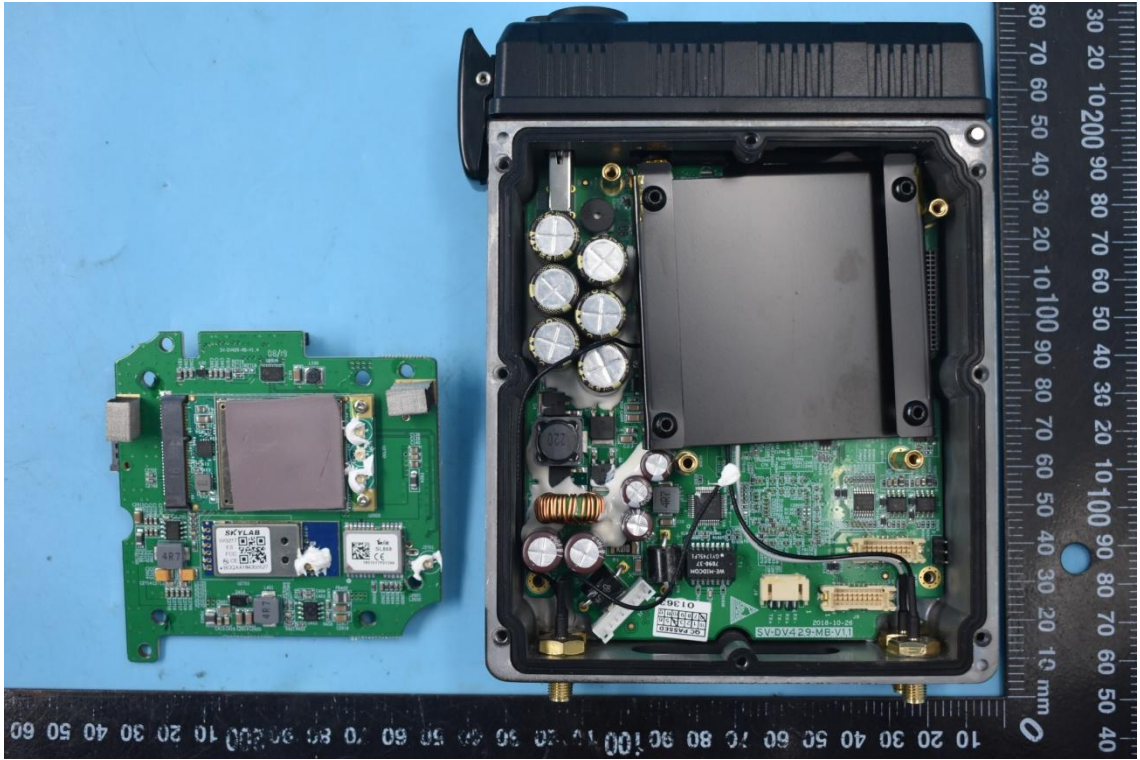

Model Name: DV429CGW4

FCC ID:2AS4L-DV429CGW4

Internal Photos

1. EUT uncover view

2. Antenna view