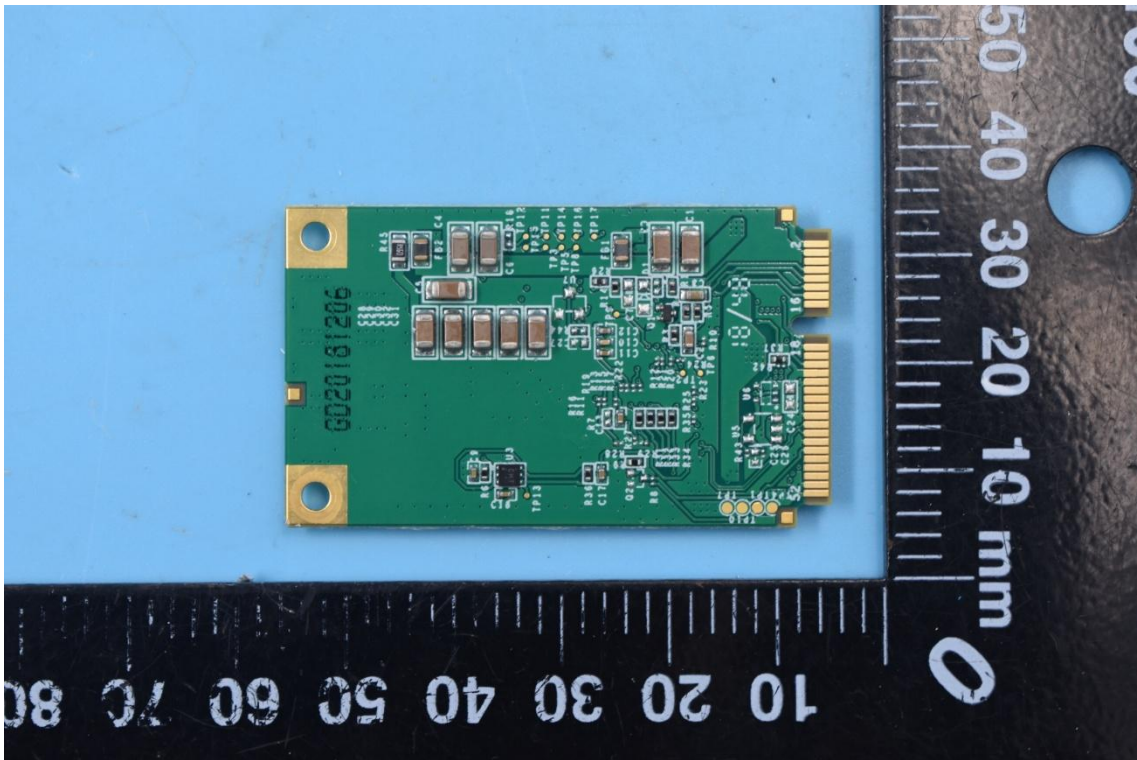

Model Name: DV429CGW4

FCC ID:2AS4L-DV429CGW4

Internal Photos

1. EUT uncover view

2. Antenna view