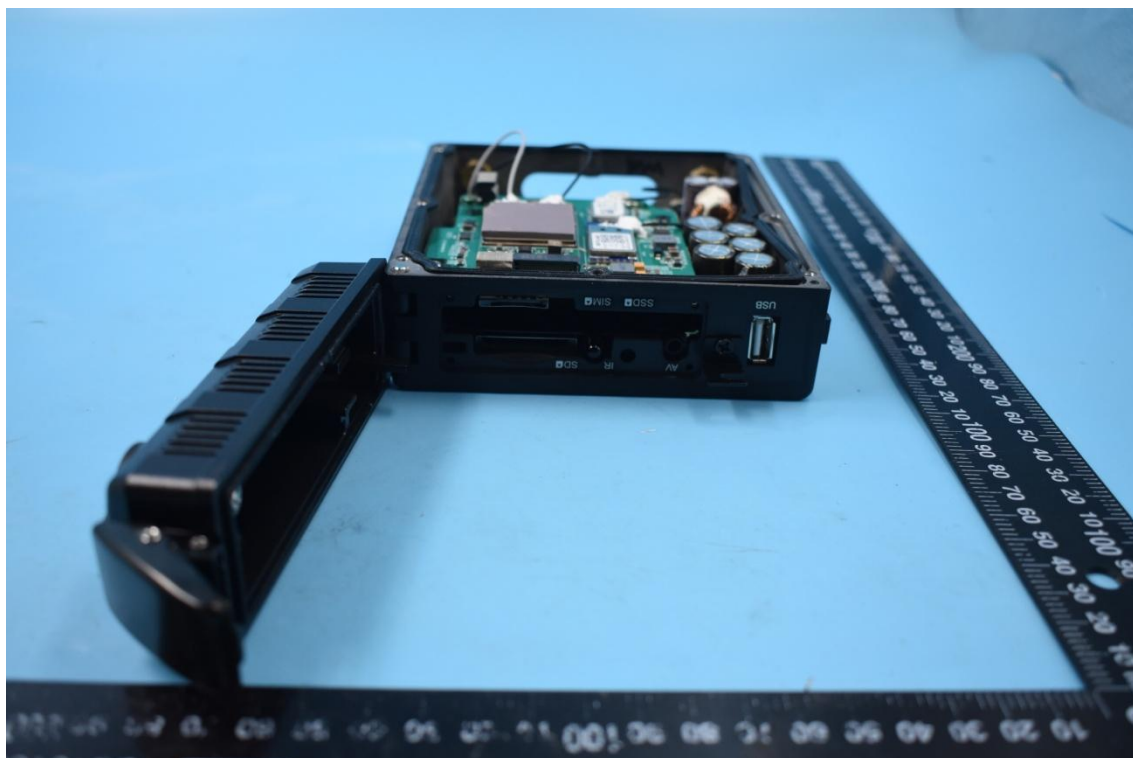

Model Name: DV429CGW4

FCC ID:2AS4L-DV429CGW4

Internal Photos

1. EUT uncover view

2. Antenna view