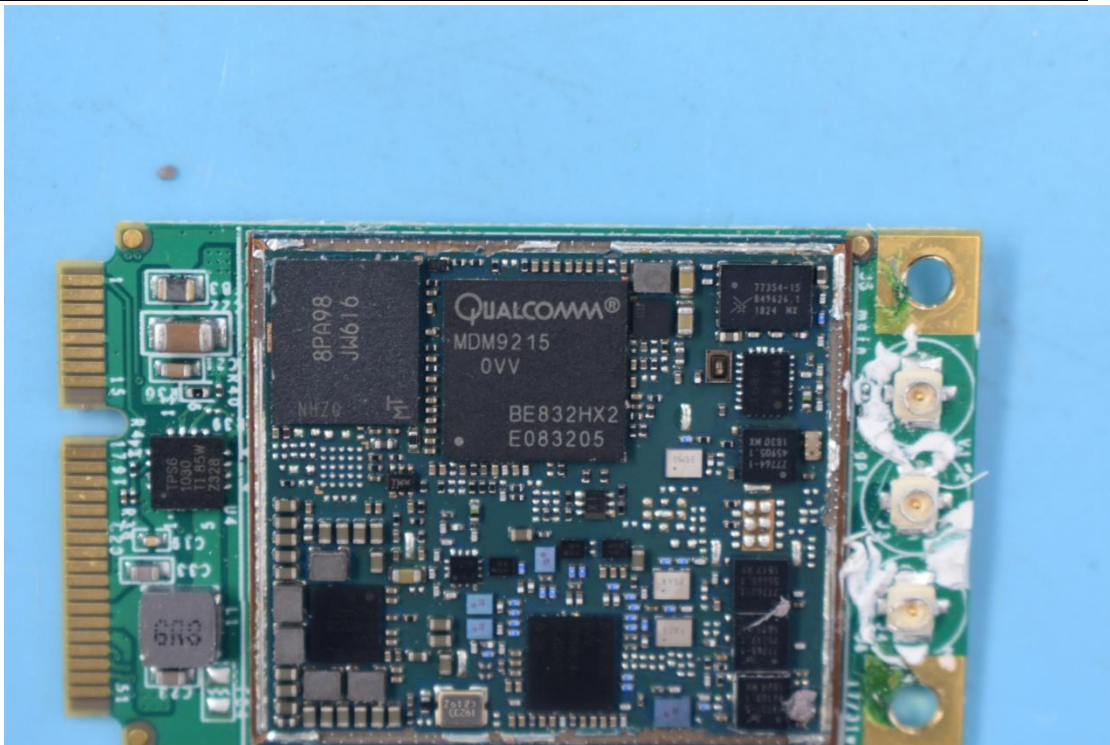

Model Name: DV429CGW4

FCC ID:2AS4L-DV429CGW4

Internal Photos

1. EUT uncover view

2. Antenna view