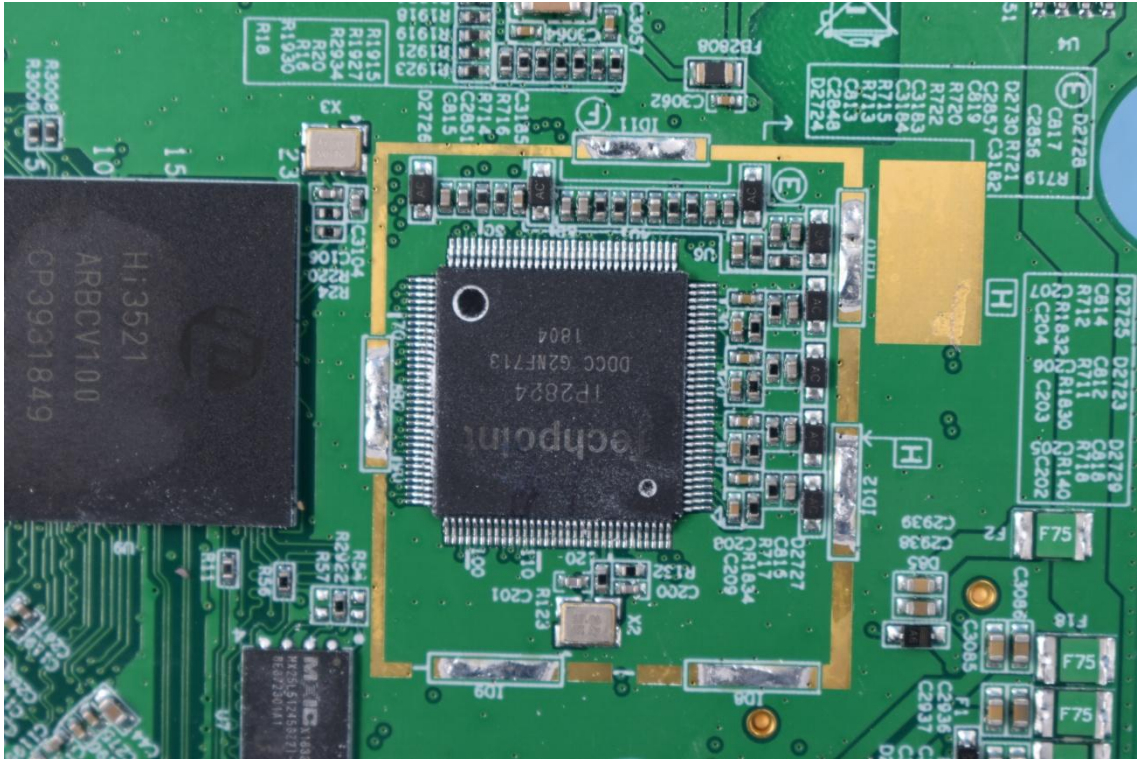

Model Name: DV429CGW4

FCC ID:2AS4L-DV429CGW4

Internal Photos

1. EUT uncover view

2. Antenna view