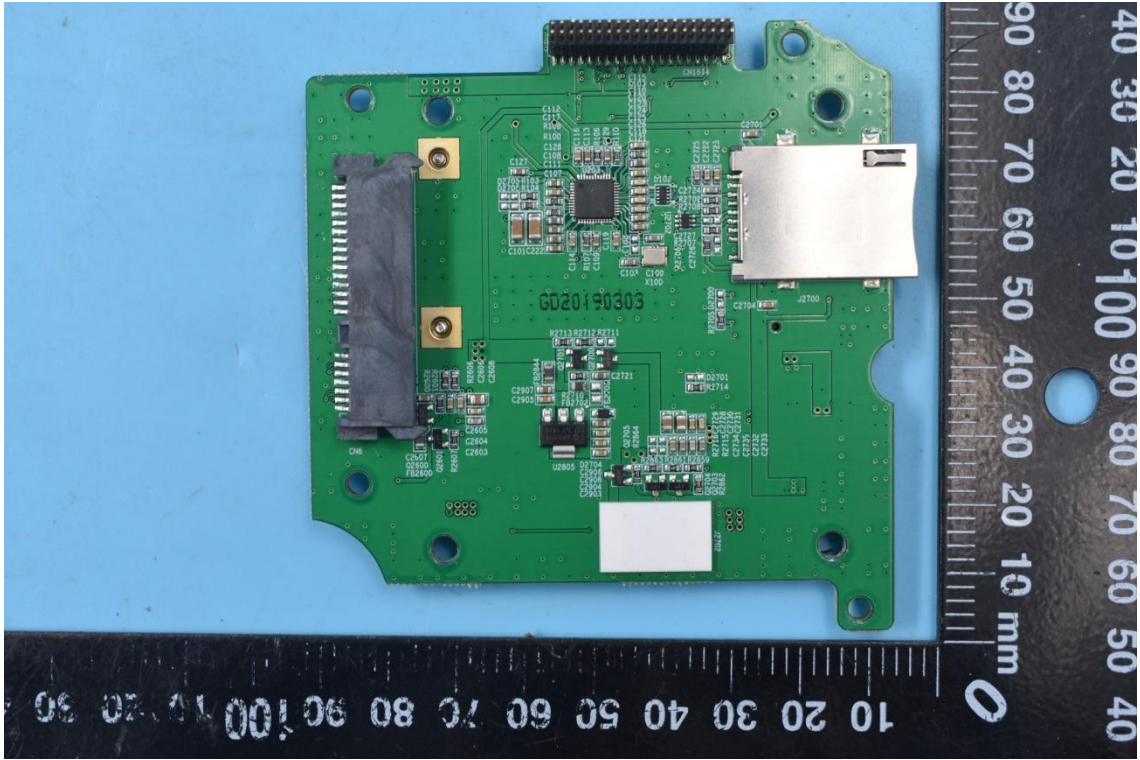

Model Name: DV429CGW4

FCC ID:2AS4L-DV429CGW4

Internal Photos

1. EUT uncover view

2. Antenna view