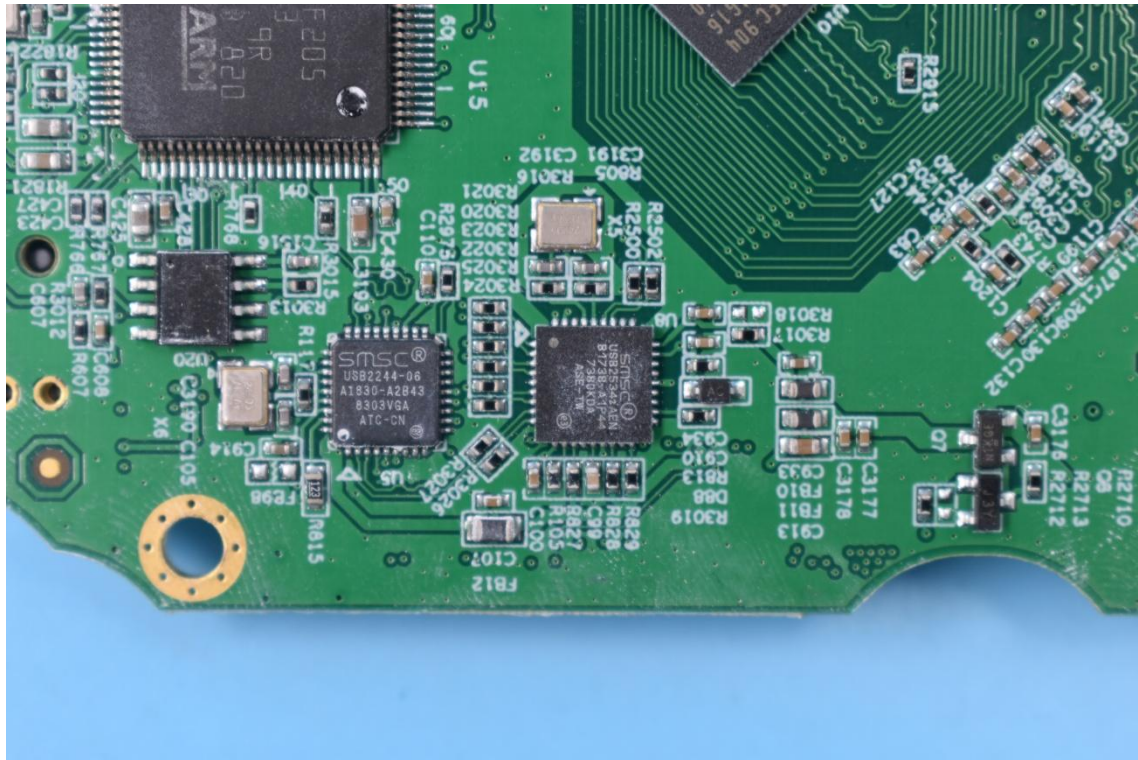

Model Name: DV429CGW4

FCC ID:2AS4L-DV429CGW4

Internal Photos

1. EUT uncover view

2. Antenna view