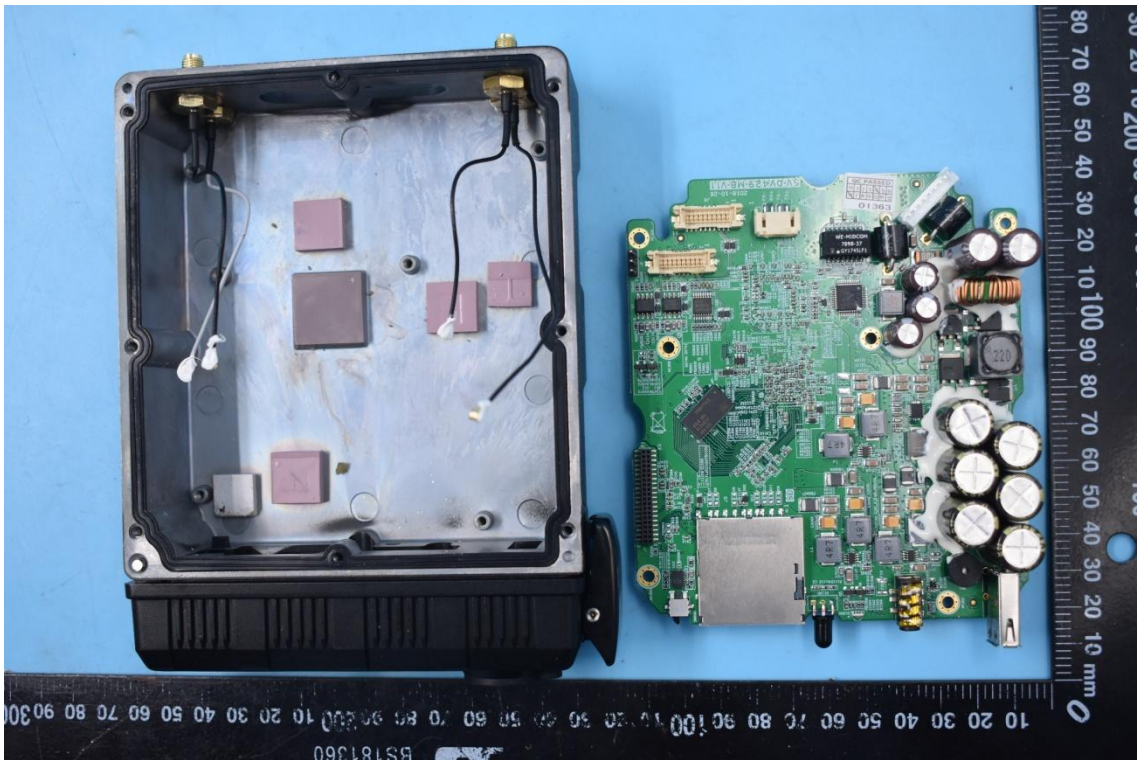

Model Name: DV429CGW4

FCC ID:2AS4L-DV429CGW4

Internal Photos

1. EUT uncover view

2. Antenna view