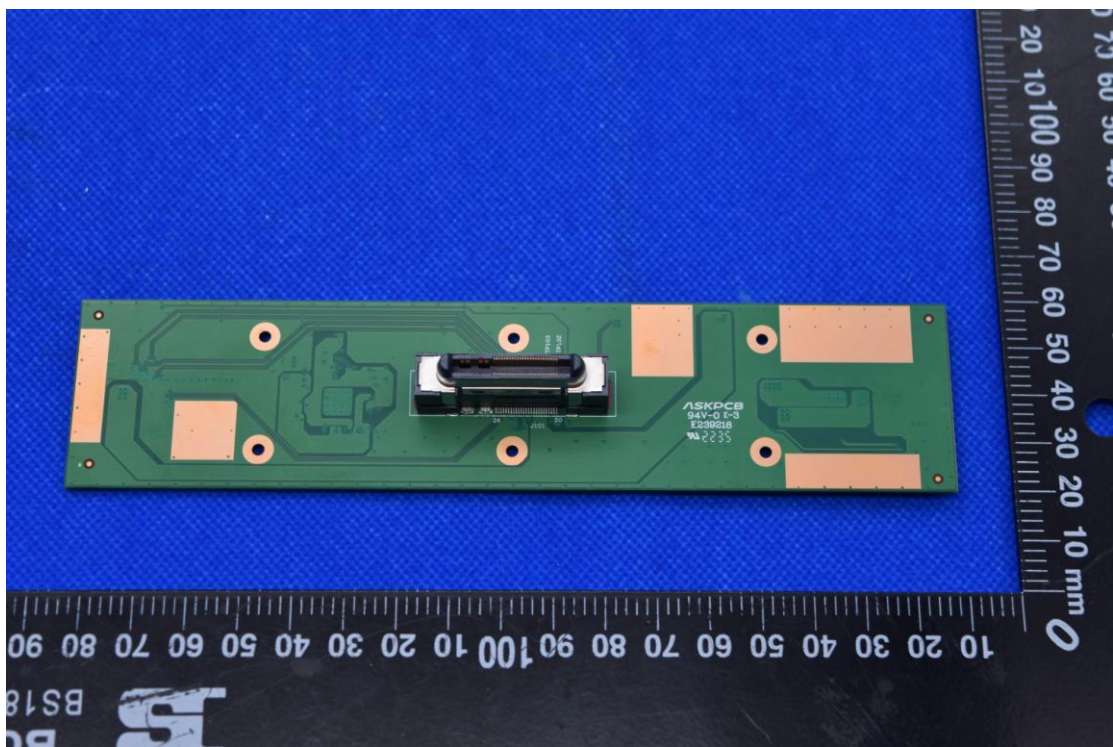

FCC ID: 2AS4KJTS-SEBOOK6DS

Internal Photos

1. EUT uncover view

2. Antenna view