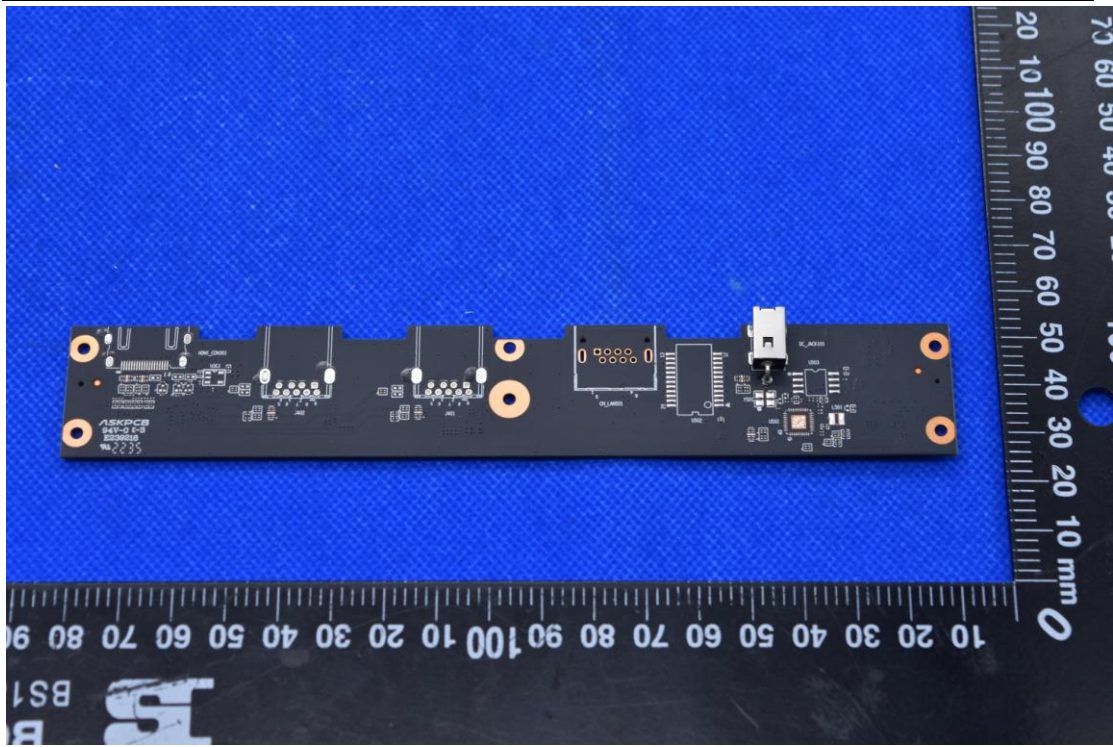

FCC ID: 2AS4KJTS-SEBOOK6DS

Internal Photos

1. EUT uncover view

2. Antenna view