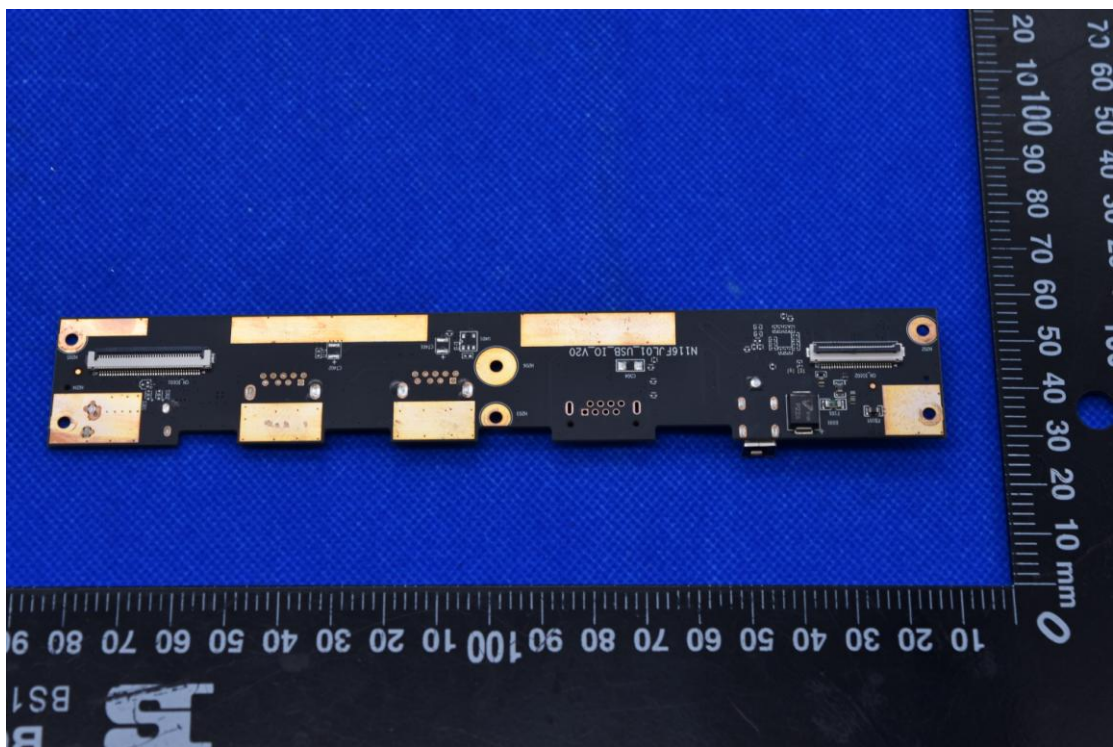

FCC ID: 2AS4KJTS-SEBOOK6DS

Internal Photos

1. EUT uncover view

2. Antenna view