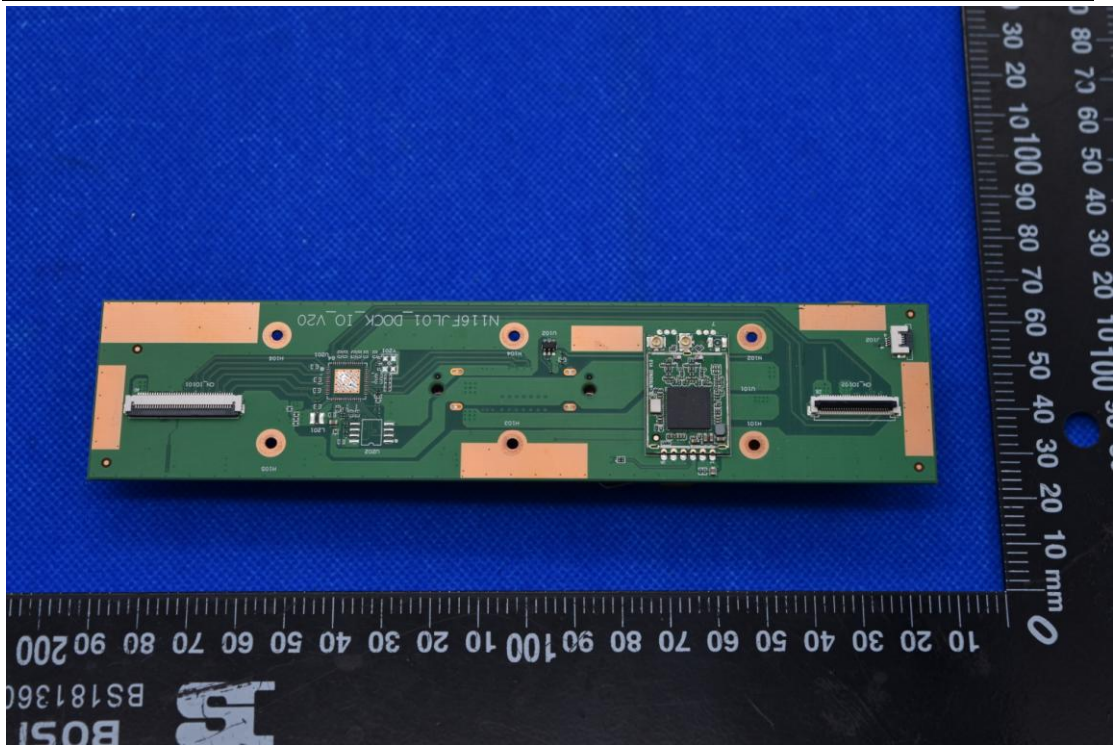

FCC ID: 2AS4KJTS-SEBOOK6DS

Internal Photos

1. EUT uncover view

2. Antenna view