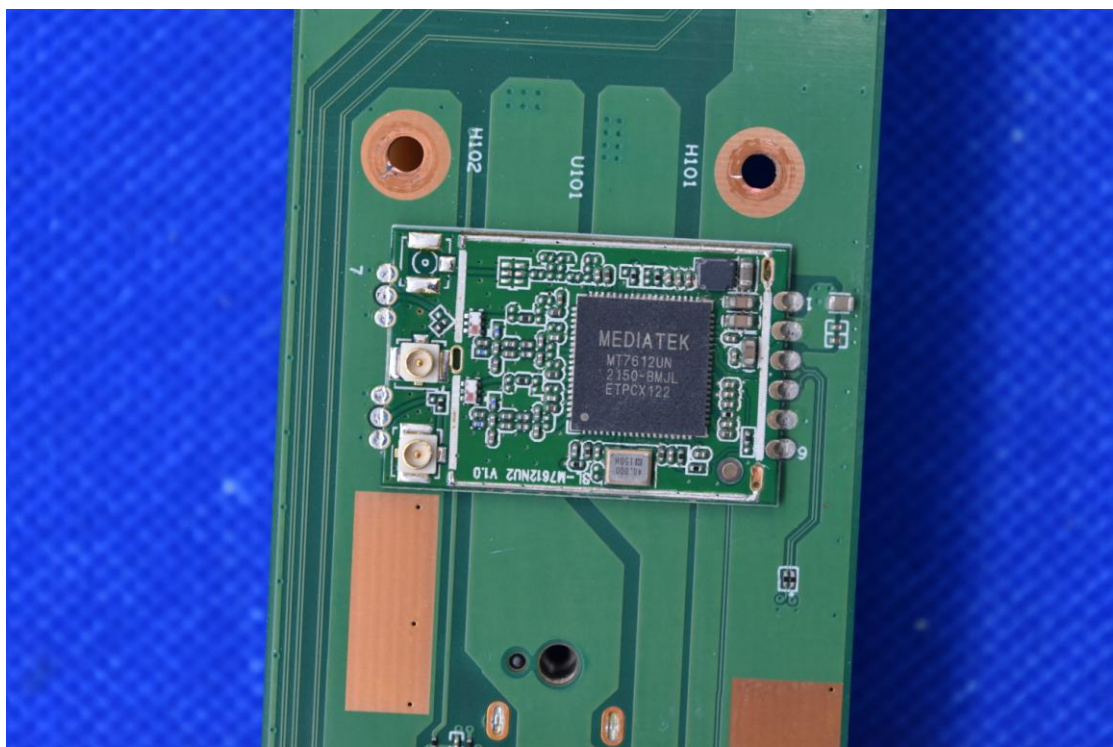

FCC ID: 2AS4KJTS-SEBOOK6DS

Internal Photos

1. EUT uncover view

2. Antenna view