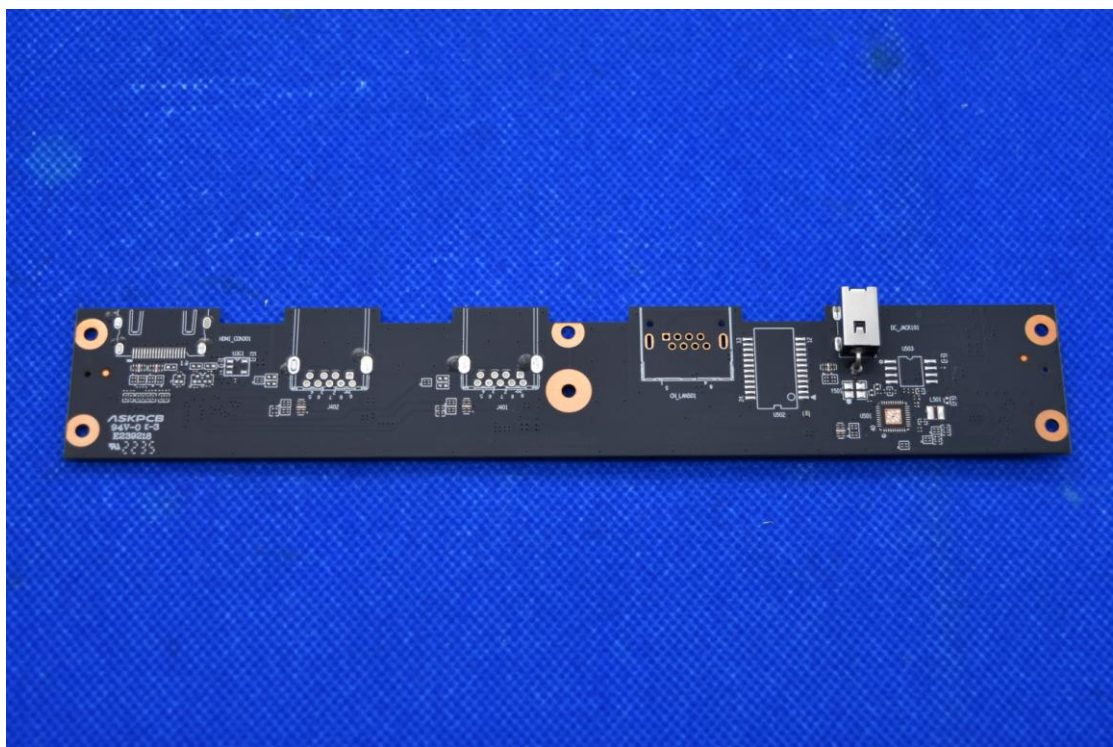

FCC ID: 2AS4KJTS-SEBOOK6DS

Internal Photos

1. EUT uncover view

2. Antenna view