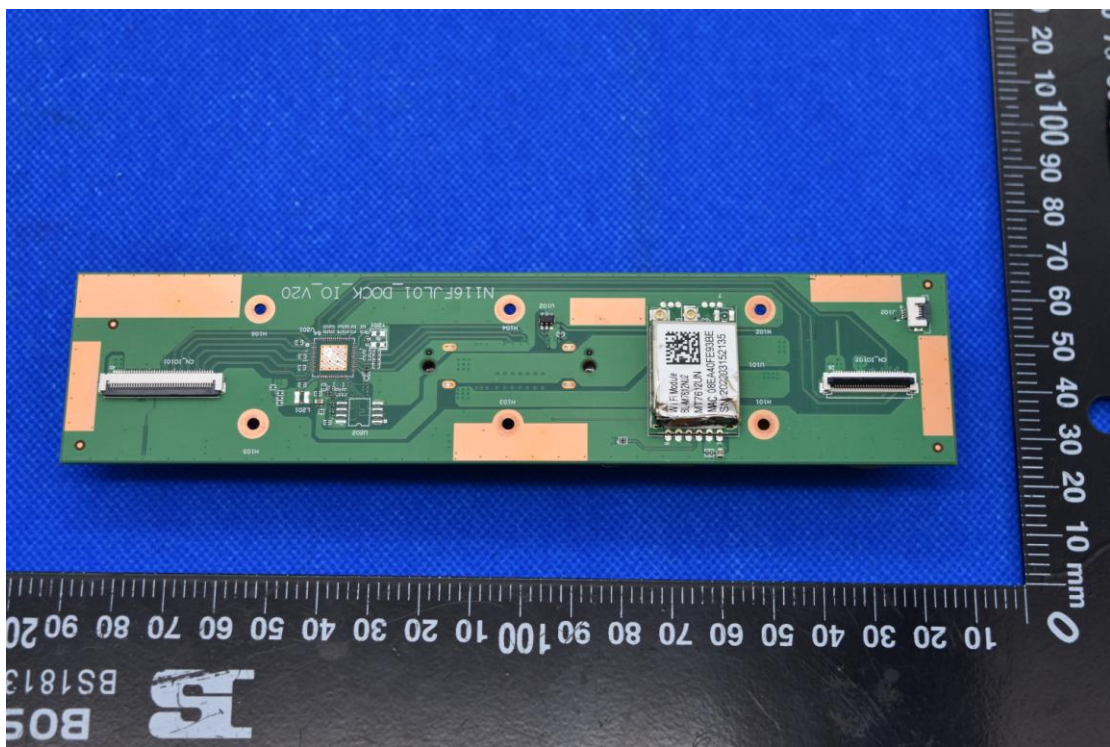

FCC ID: 2AS4KJTS-SEBOOK6DS

Internal Photos

1. EUT uncover view

2. Antenna view