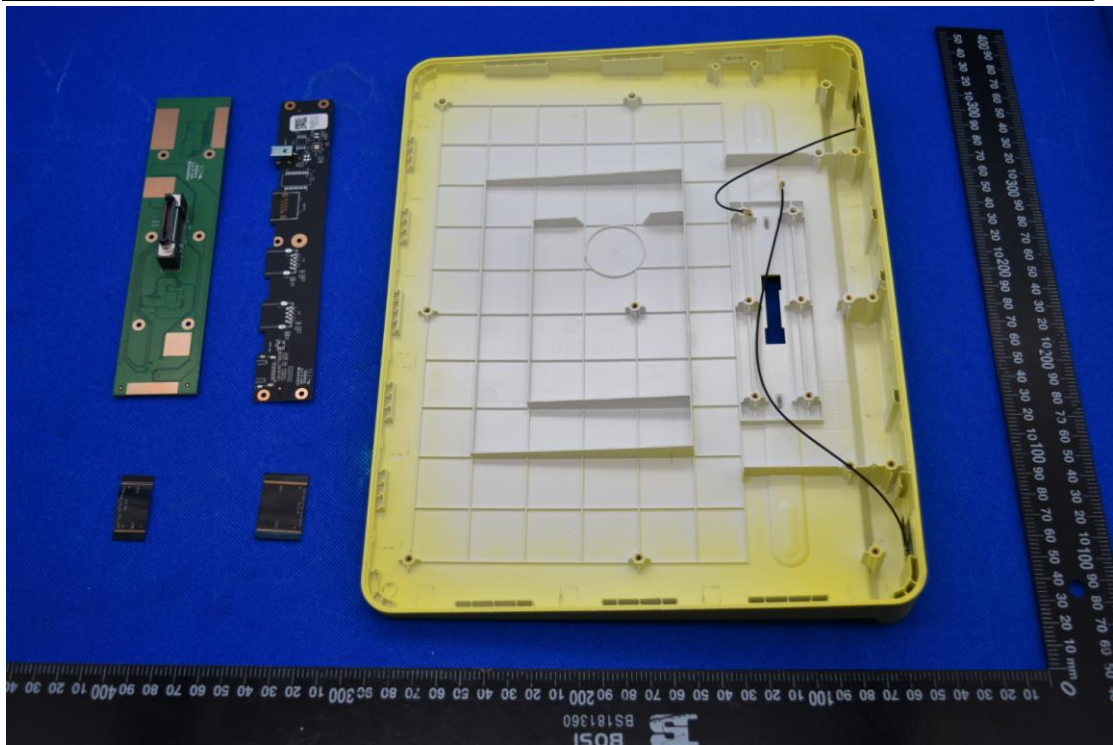

FCC ID: 2AS4KJTS-SEBOOK6DS

Internal Photos

1. EUT uncover view

2. Antenna view