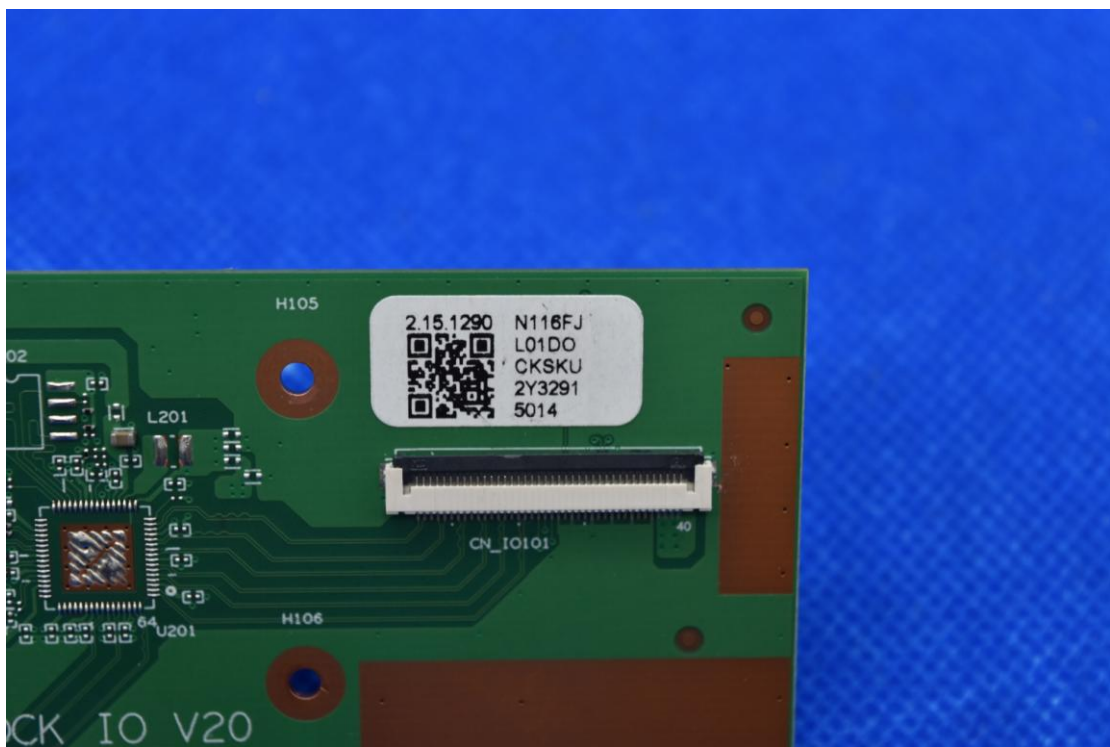

FCC ID: 2AS4KJTS-SEBOOK6DS

Internal Photos

1. EUT uncover view

2. Antenna view