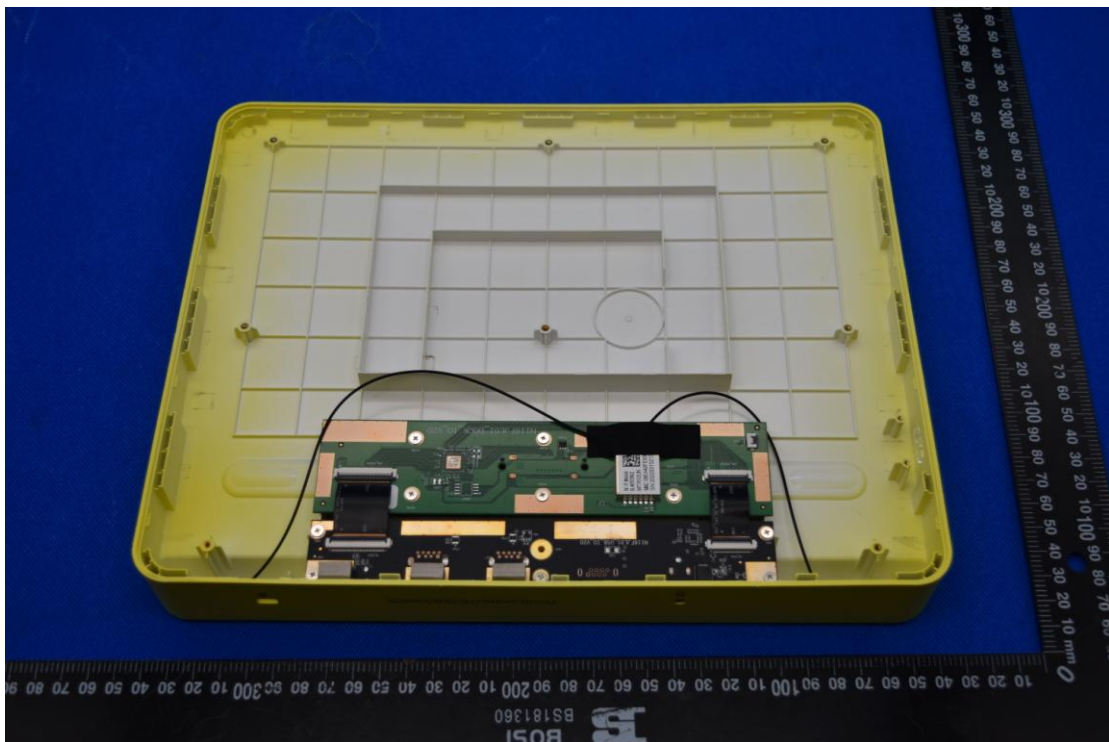

FCC ID: 2AS4KJTS-SEBOOK6DS

Internal Photos

1. EUT uncover view

2. Antenna view