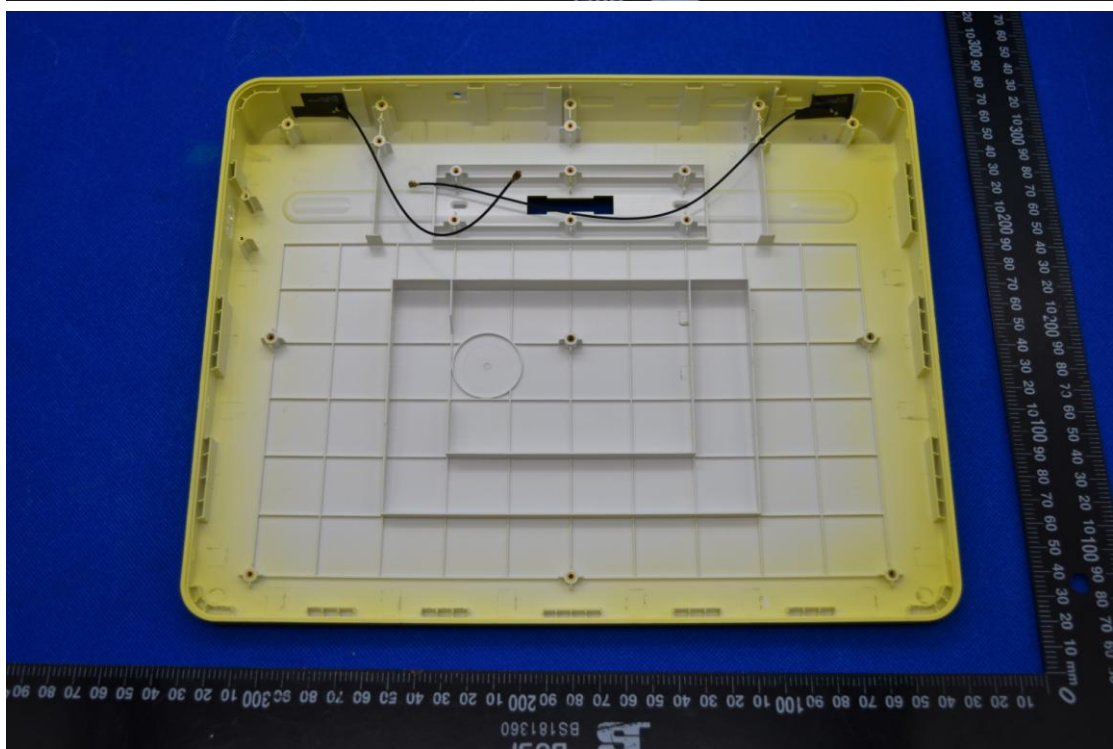

FCC ID: 2AS4KJTS-SEBOOK6DS

Internal Photos

1. EUT uncover view

2. Antenna view