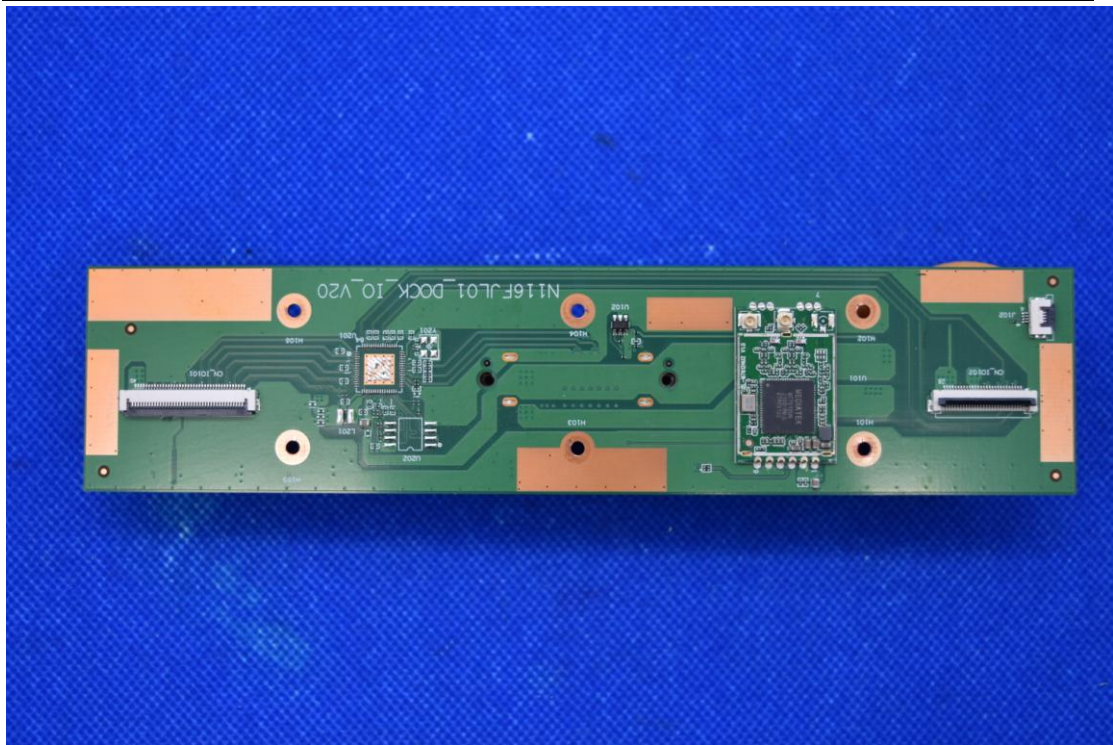

FCC ID: 2AS4KJTS-SEBOOK6DS

Internal Photos

1. EUT uncover view

2. Antenna view