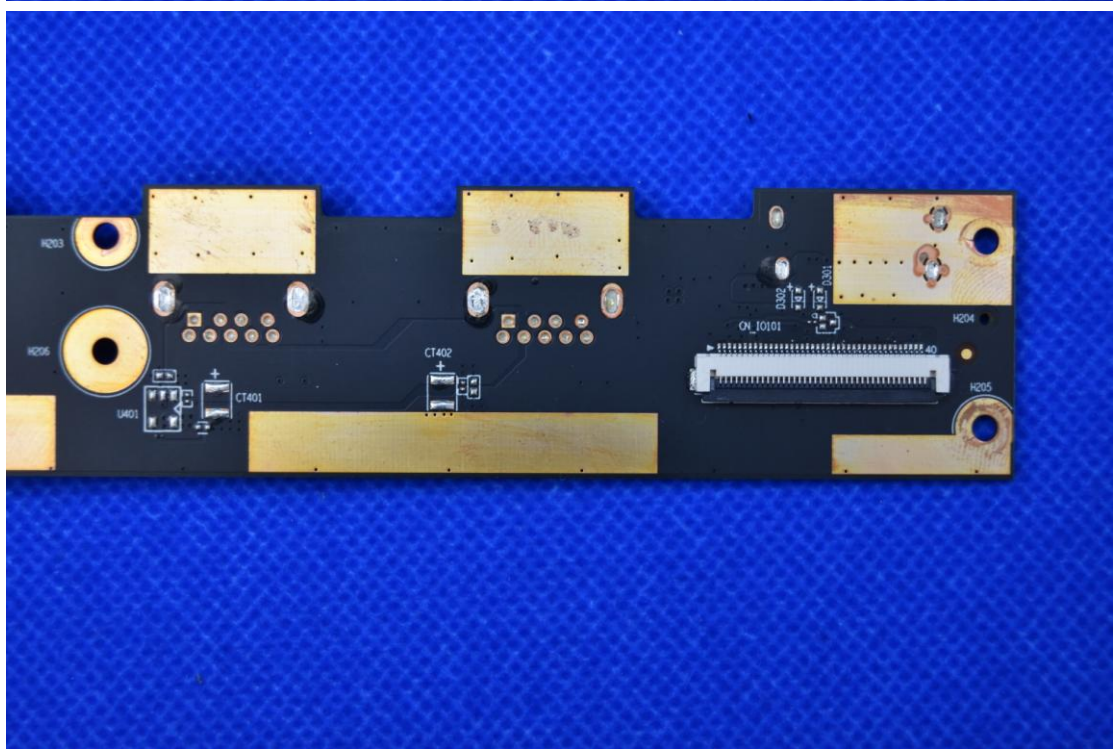

FCC ID: 2AS4KJTS-SEBOOK6DS

Internal Photos

1. EUT uncover view

2. Antenna view