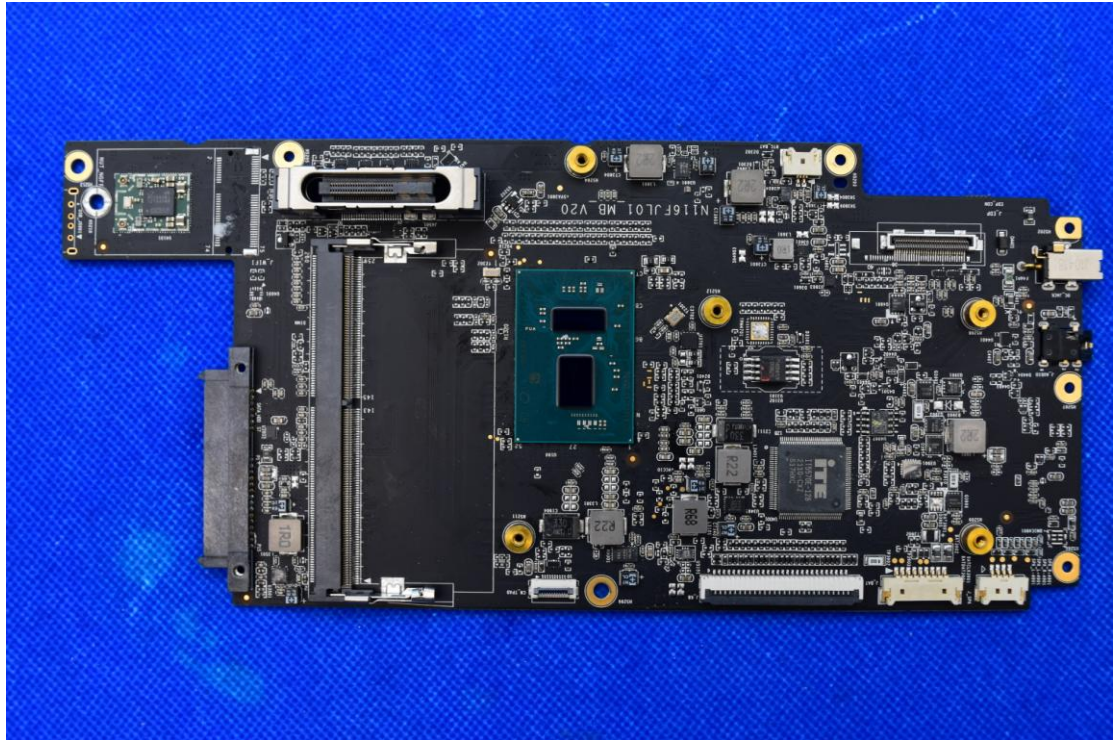

FCC ID: 2AS4KJTS-SEBOOK6

Internal Photos

1. EUT uncover view

2. Antenna view