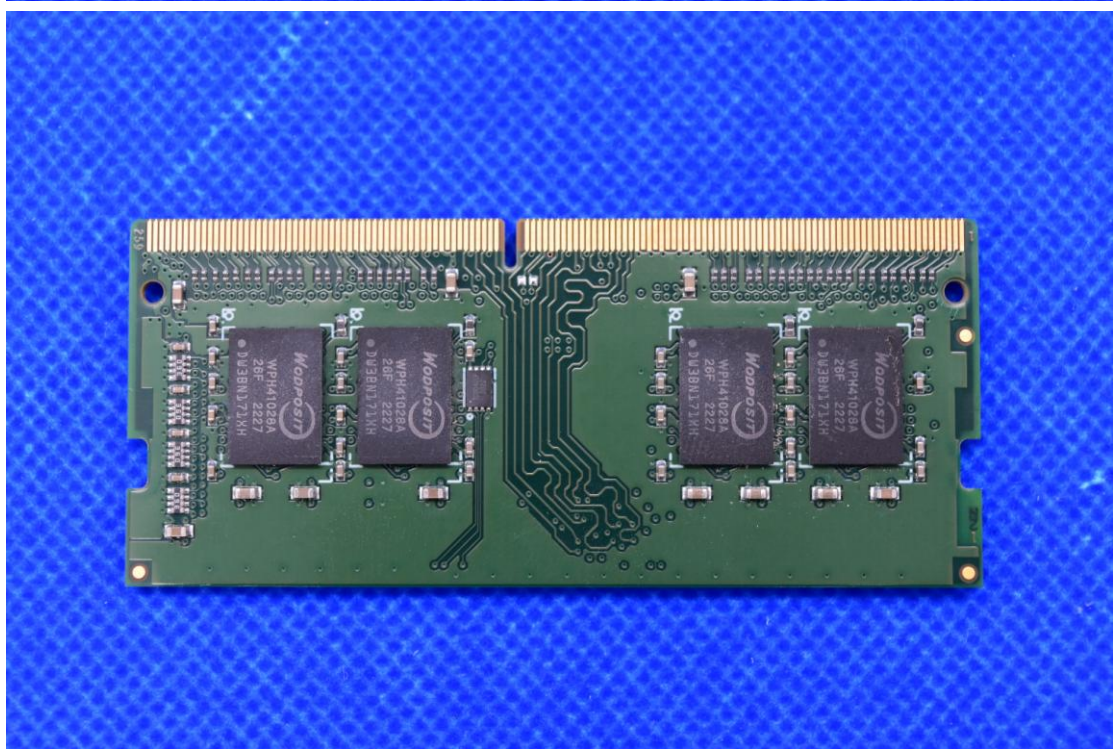

FCC ID: 2AS4KJTS-SEBOOK6

Internal Photos

1. EUT uncover view

2. Antenna view