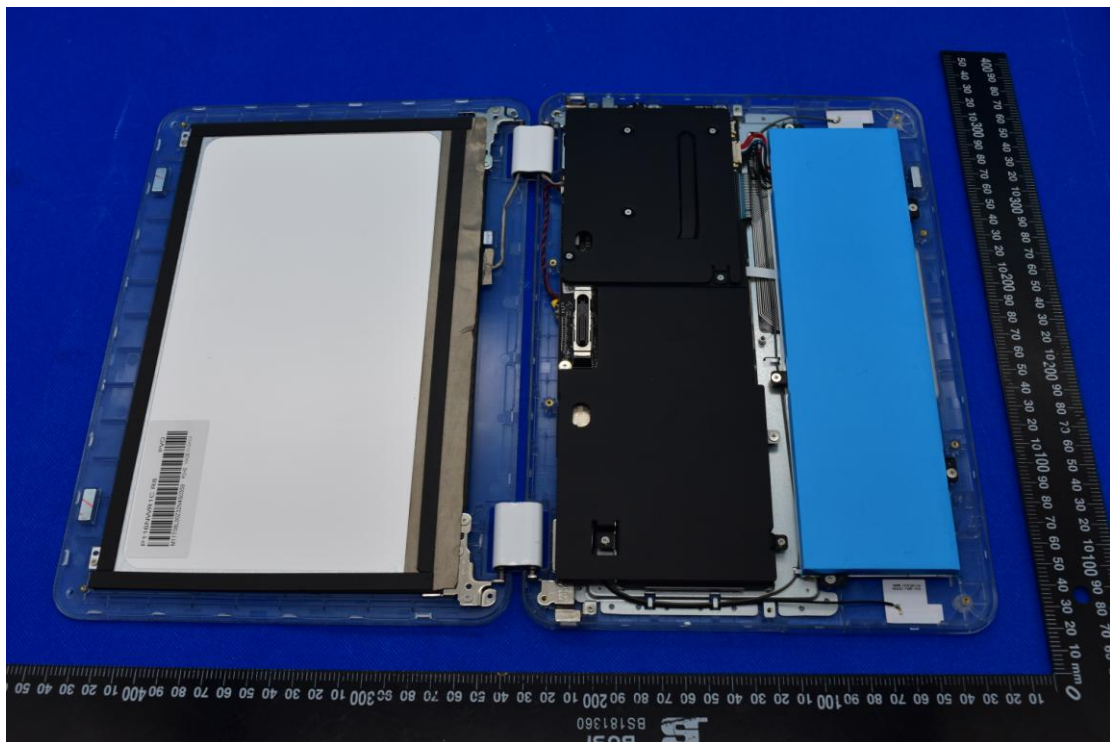

FCC ID: 2AS4KJTS-SEBOOK6

Internal Photos

1. EUT uncover view

2. Antenna view