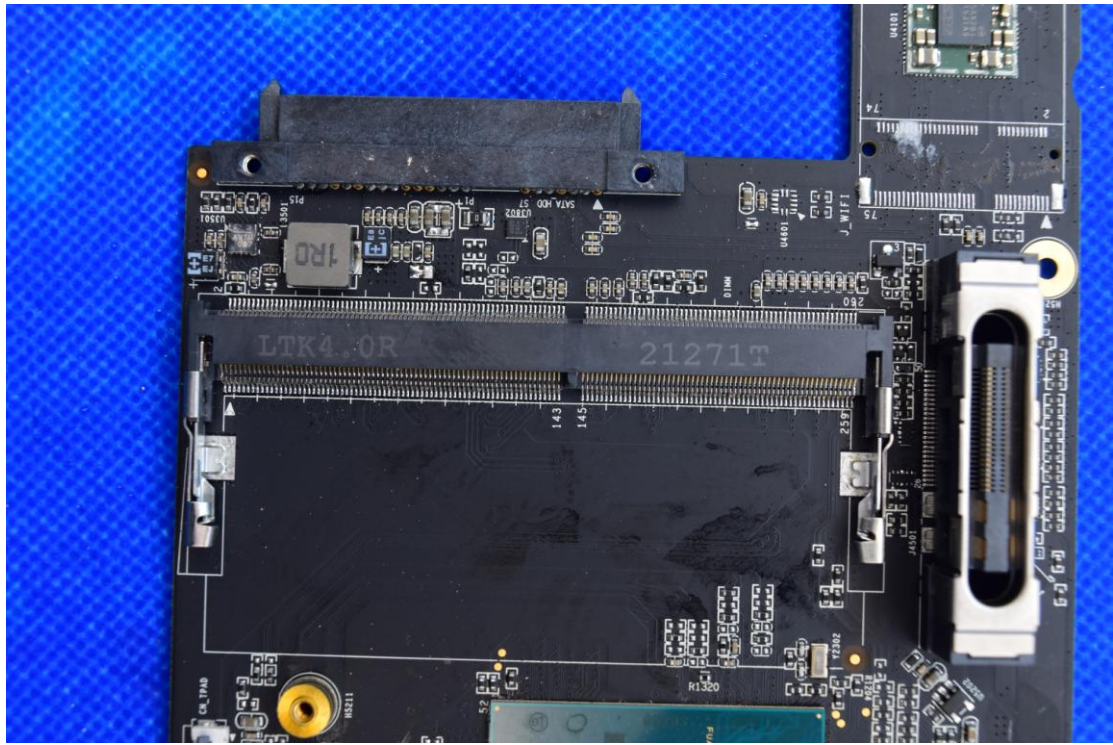

FCC ID: 2AS4KJTS-SEBOOK6

Internal Photos

1. EUT uncover view

2. Antenna view