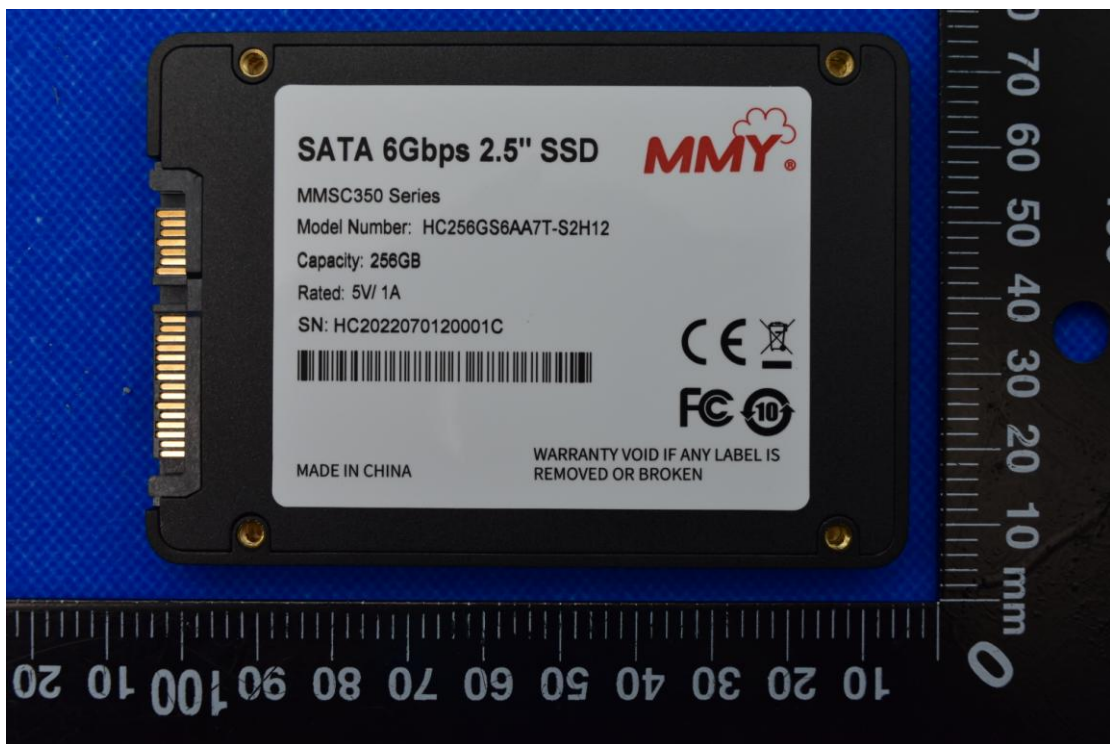

FCC ID: 2AS4KJTS-SEBOOK6

Internal Photos

1. EUT uncover view

2. Antenna view