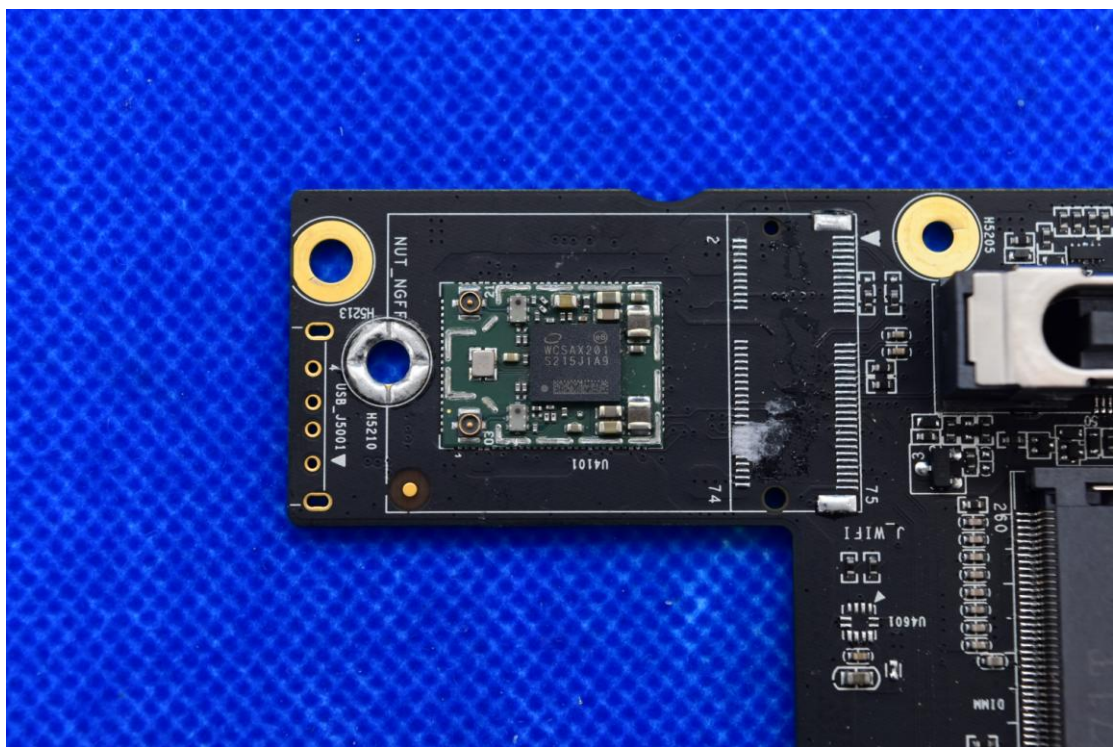

FCC ID: 2AS4KJTS-SEBOOK6

Internal Photos

1. EUT uncover view

2. Antenna view