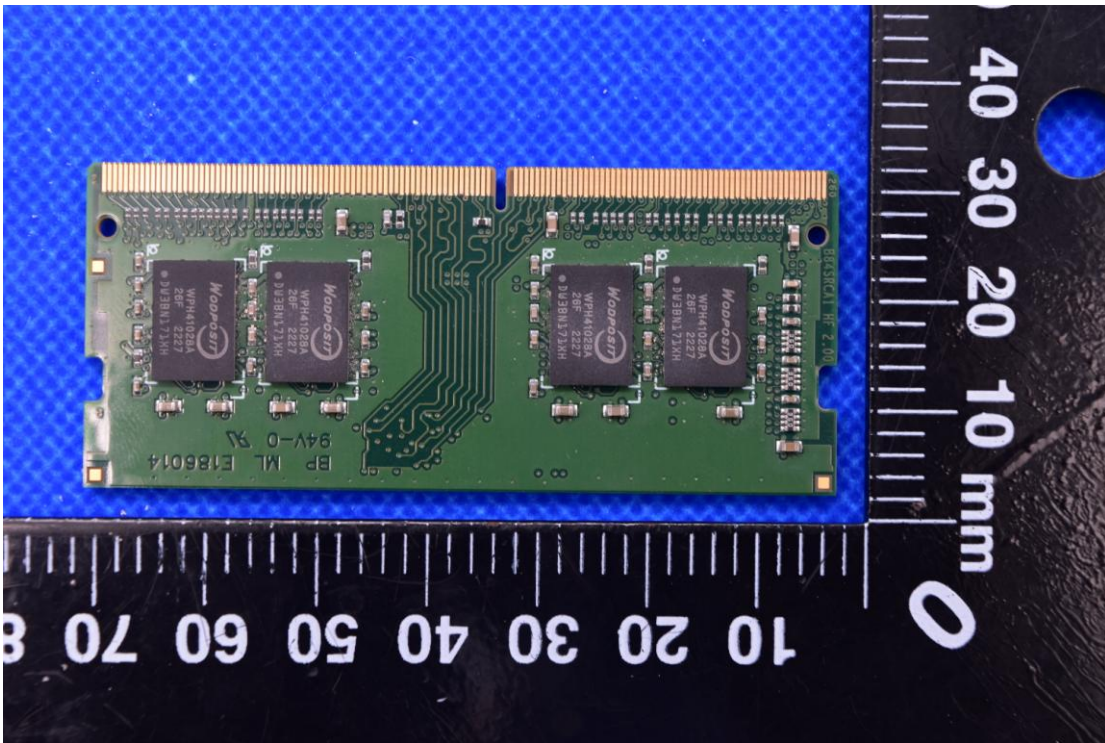

FCC ID: 2AS4KJTS-SEBOOK6

Internal Photos

1. EUT uncover view

2. Antenna view