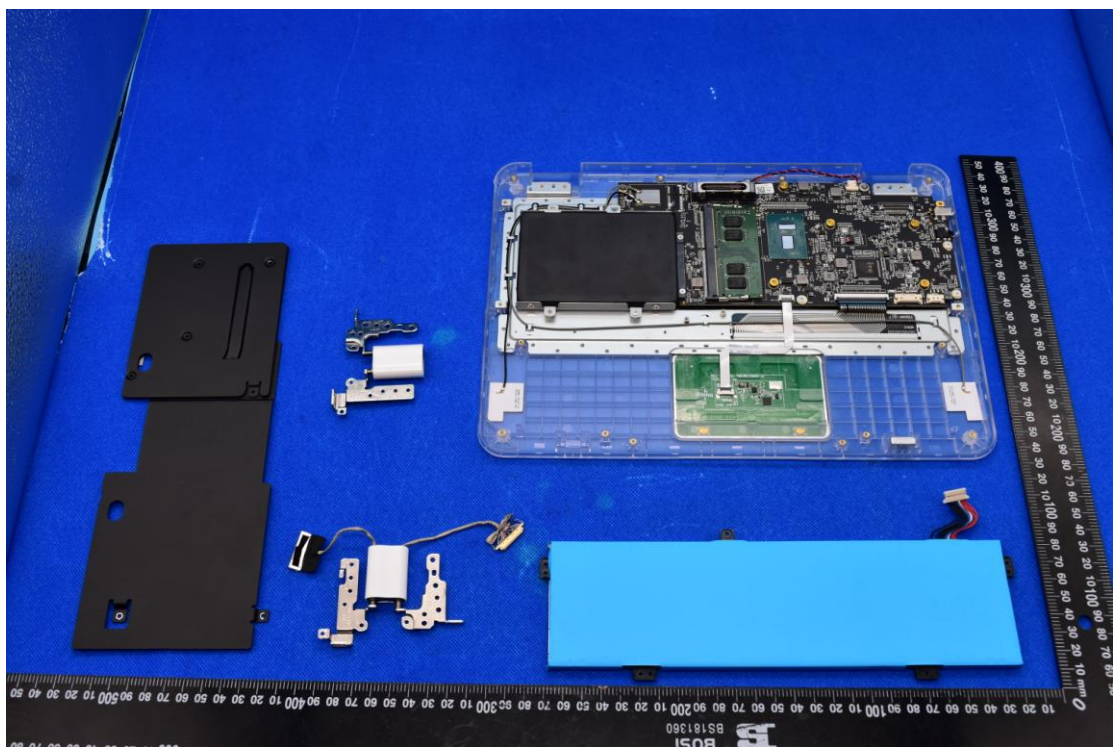

FCC ID: 2AS4KJTS-SEBOOK6

Internal Photos

1. EUT uncover view

2. Antenna view