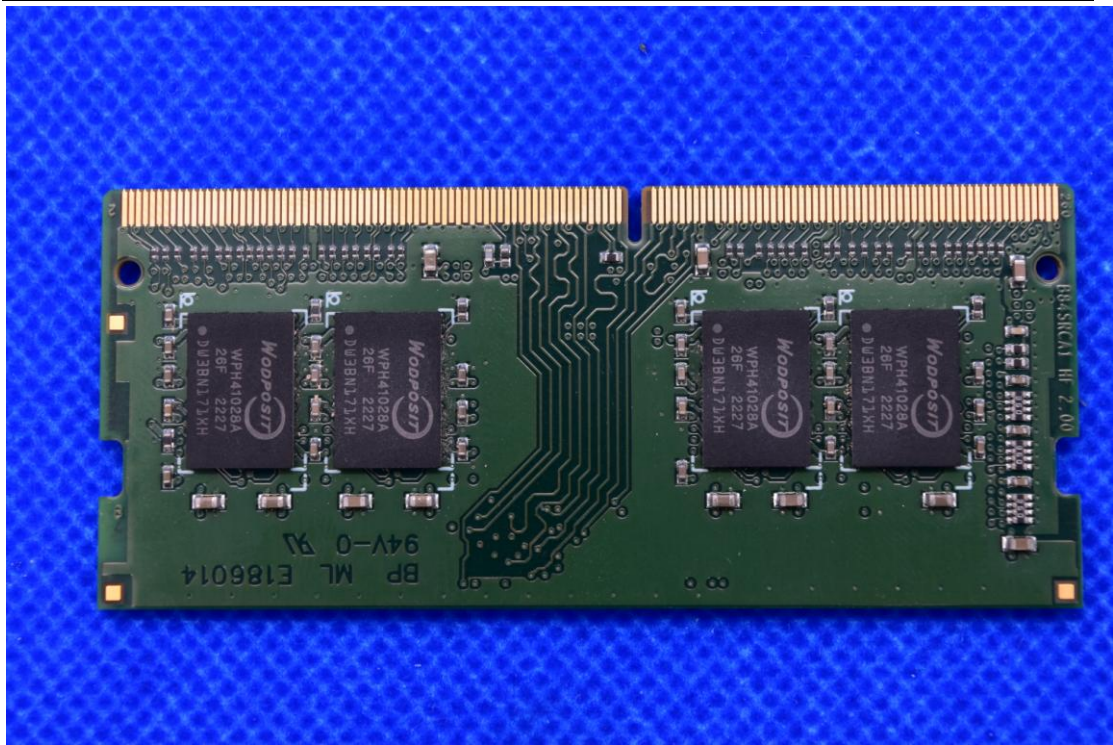

FCC ID: 2AS4KJTS-SEBOOK6

Internal Photos

1. EUT uncover view

2. Antenna view