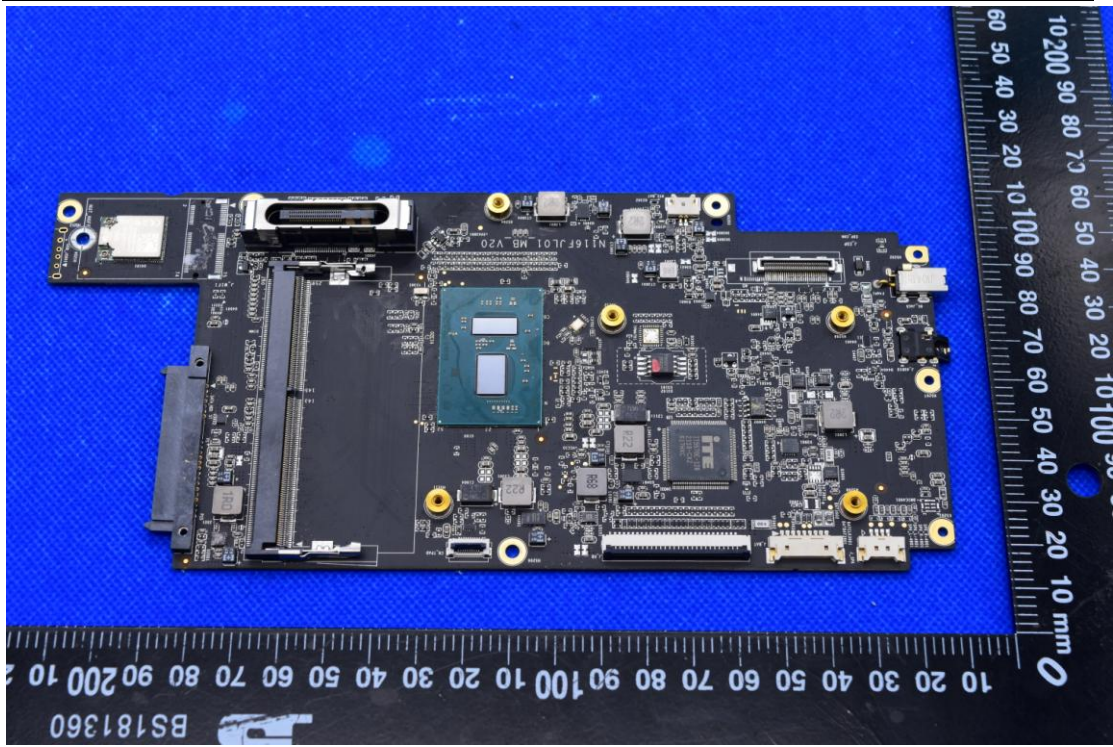

FCC ID: 2AS4KJTS-SEBOOK6

Internal Photos

1. EUT uncover view

2. Antenna view