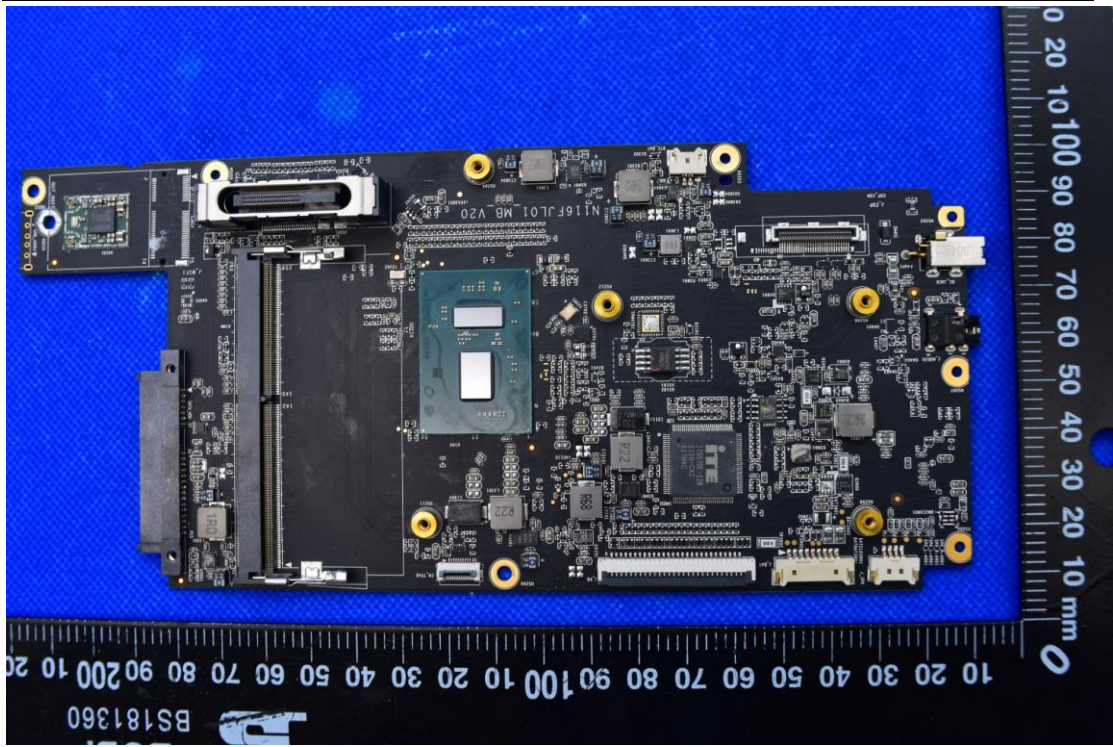

FCC ID: 2AS4KJTS-SEBOOK6

Internal Photos

1. EUT uncover view

2. Antenna view