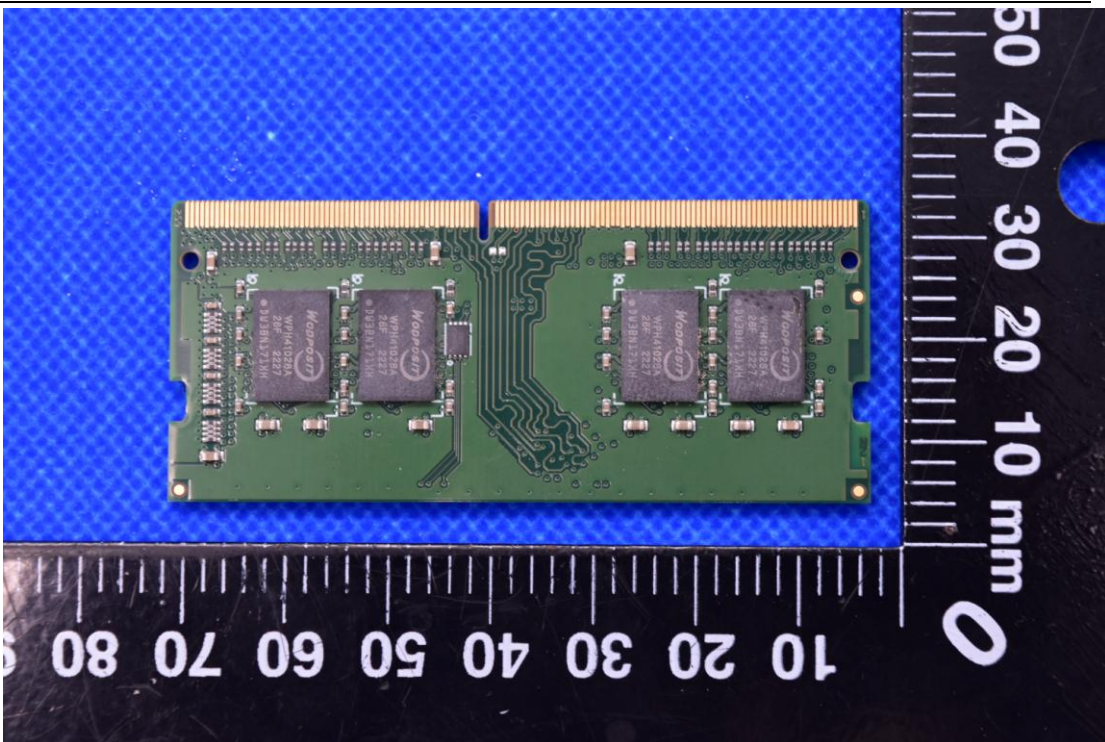

FCC ID: 2AS4KJTS-SEBOOK6

Internal Photos

1. EUT uncover view

2. Antenna view