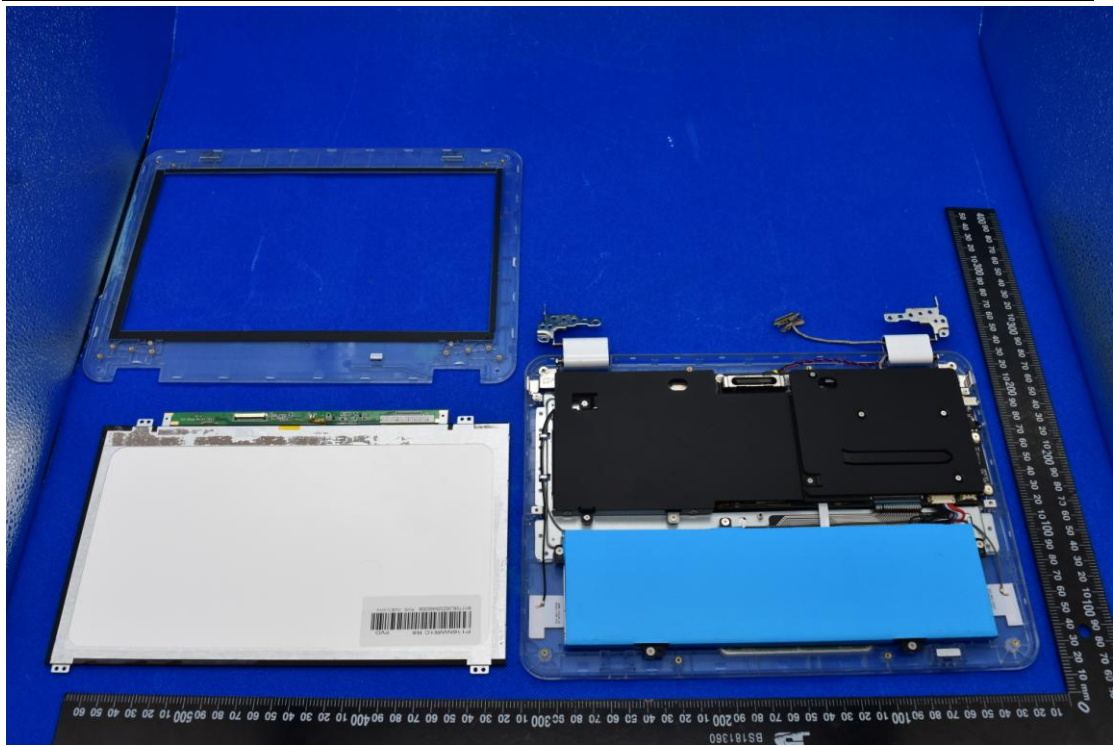

FCC ID: 2AS4KJTS-SEBOOK6

Internal Photos

1. EUT uncover view

2. Antenna view