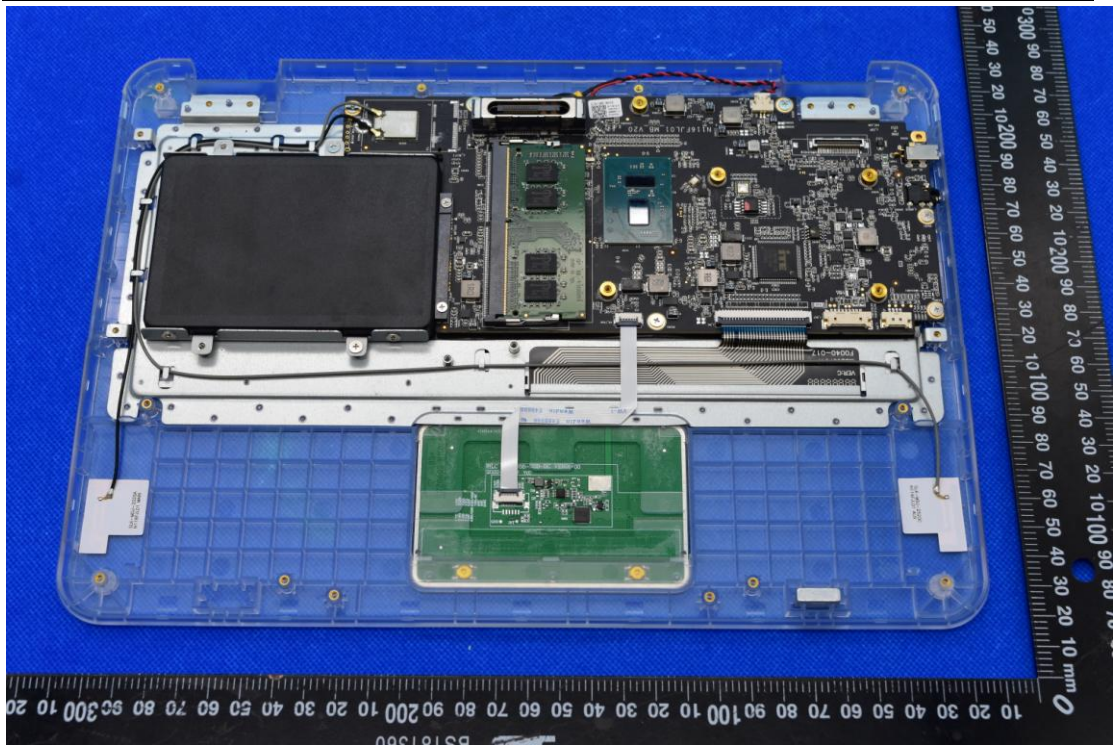

FCC ID: 2AS4KJTS-SEBOOK6

Internal Photos

1. EUT uncover view

2. Antenna view