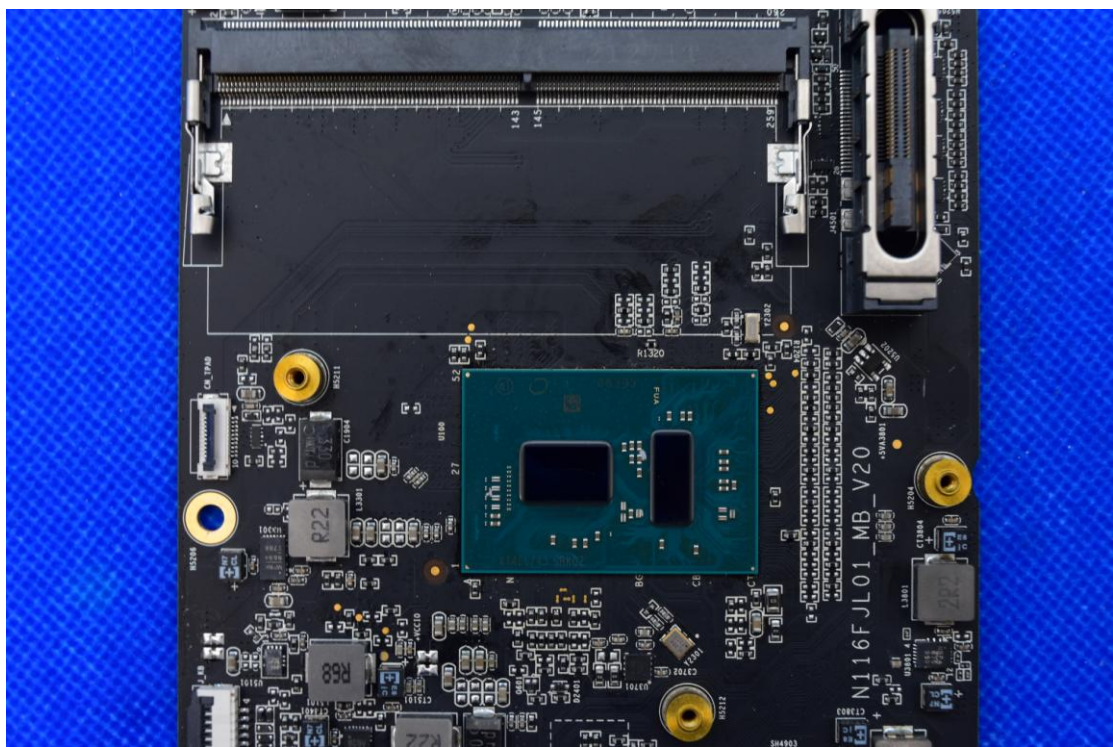

FCC ID: 2AS4KJTS-SEBOOK6

Internal Photos

1. EUT uncover view

2. Antenna view