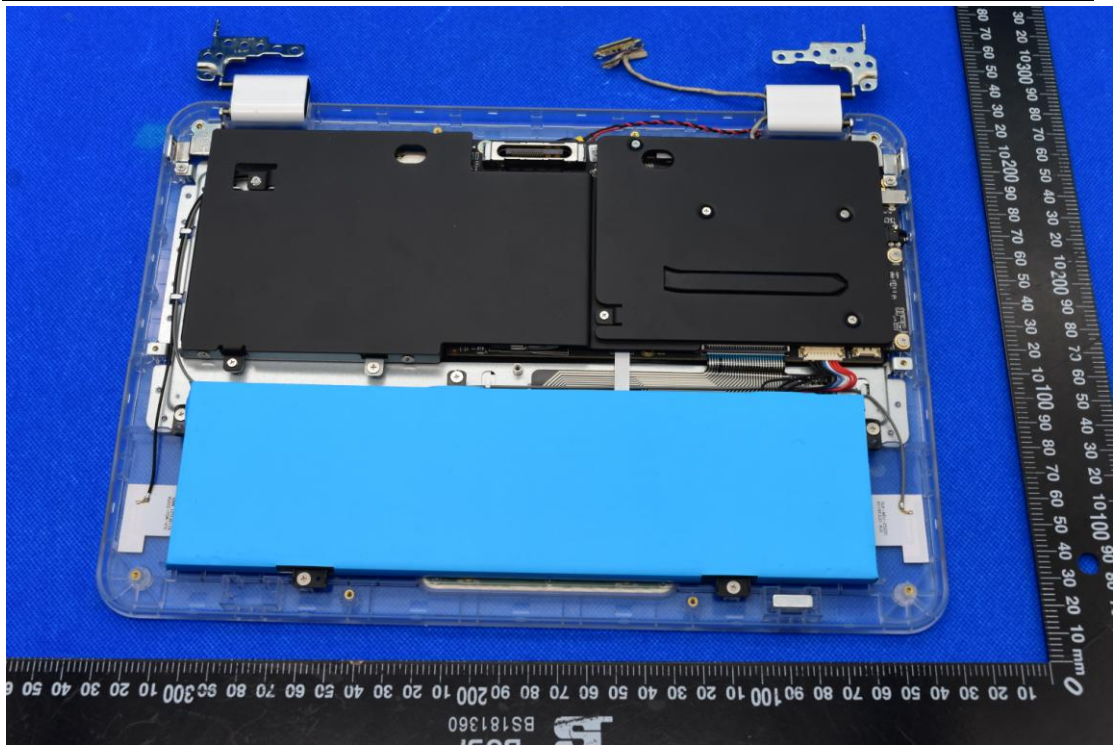

FCC ID: 2AS4KJTS-SEBOOK6

Internal Photos

1. EUT uncover view

2. Antenna view