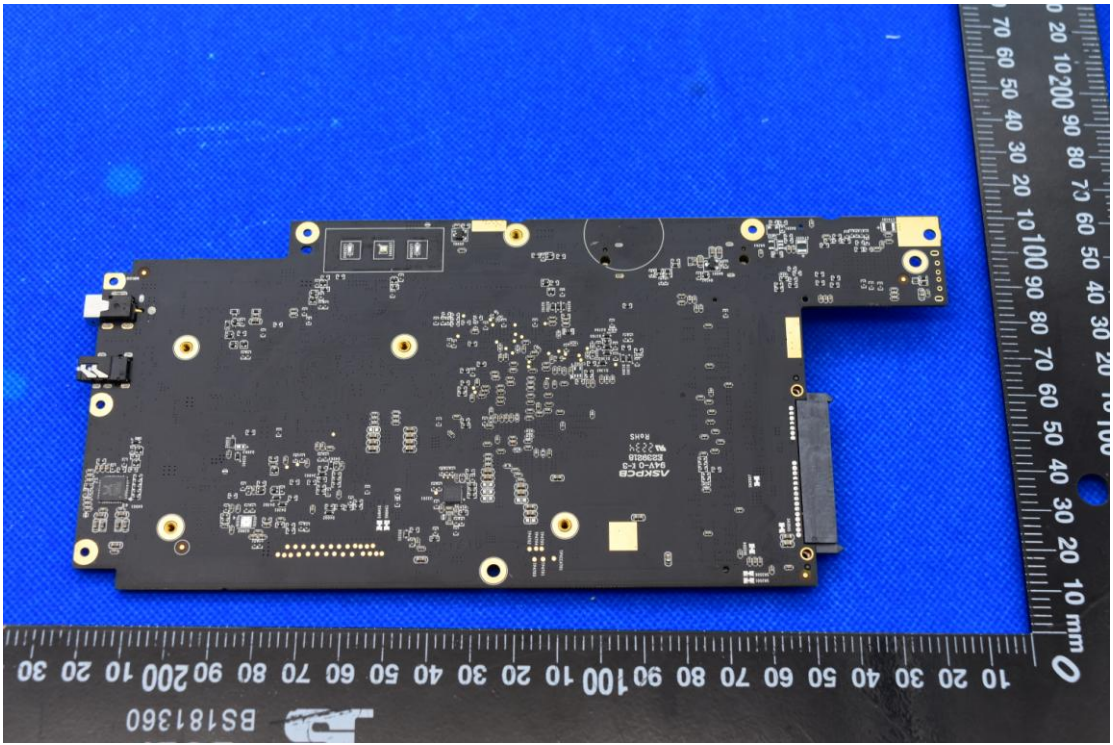

FCC ID: 2AS4KJTS-SEBOOK6

Internal Photos

1. EUT uncover view

2. Antenna view