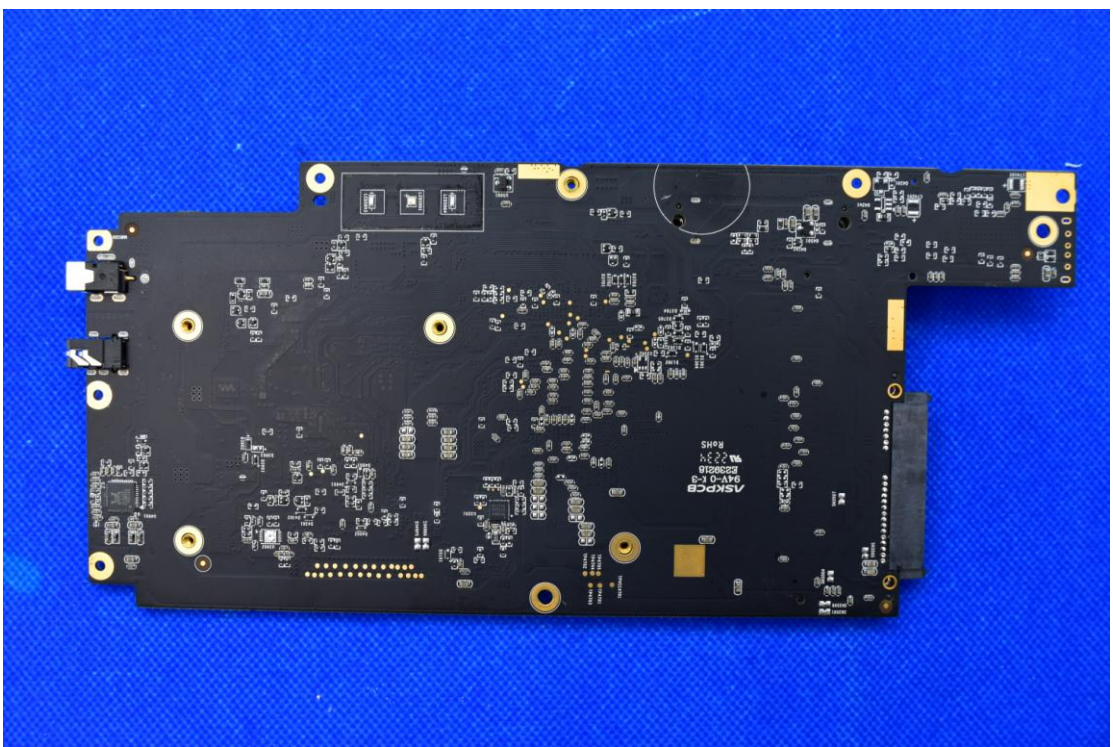

FCC ID: 2AS4KJTS-SEBOOK6

Internal Photos

1. EUT uncover view

2. Antenna view