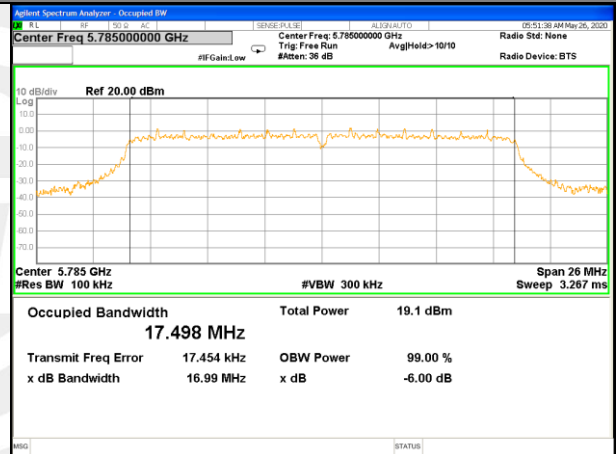

WLAN_Band-4

WLAN_Band-4

W58_11n40_Lower_6BW

W58_11n40_Higher_6BW

W58_11ac20_Lower_6BW

W58_11ac20_Middle_6BW

W58_11ac20_Higher_6BW

W58_11ac40_Lower_6BW

WLAN_Band-4

WLAN_Band-4

W58_11ac40_Higher_6BW

W58_11ac80_-6_Bandwidth_5775M