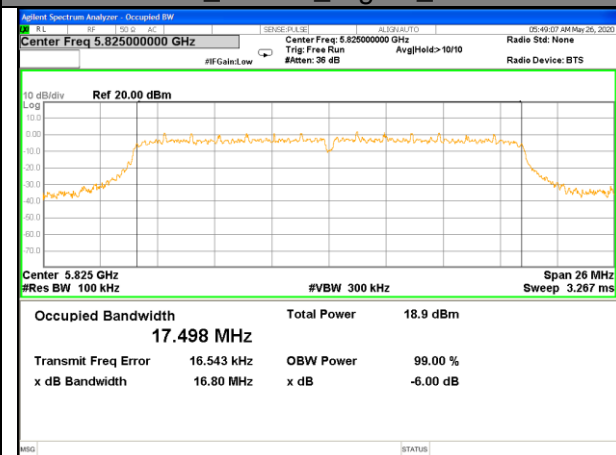

WLAN_Band-4

WLAN_Band-4

W58_11n40_Lower_6BW

W58_11n40_Higher_6BW

W58_11ac20_Lower_6BW

W58_11ac20_Middle_6BW

W58_11ac20_Higher_6BW

W58_11ac40_Lower_6BW

WLAN_Band-4

WLAN_Band-4

W58_11ac40_Higher_6BW

W58_11ac80_-6_Bandwidth_5775M