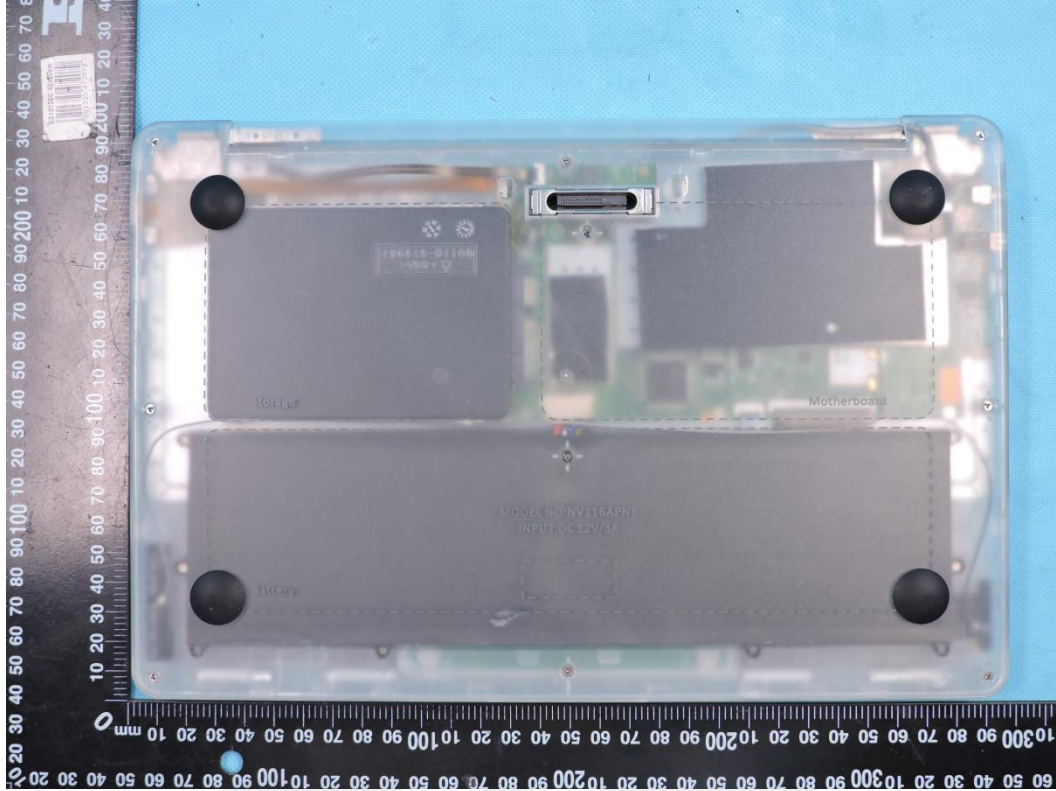

### APPENDIX-PHOTOGRAPHS OF EUT CONSTRUCTIONAL DETAILS

FCC ID: 2AS4KJTS-SB50W

Model Name: JTS-SB50W

Photo 1

Photo 2

### APPENDIX-PHOTOGRAPHS OF EUT CONSTRUCTIONAL DETAILS

Photo 3

Photo 4