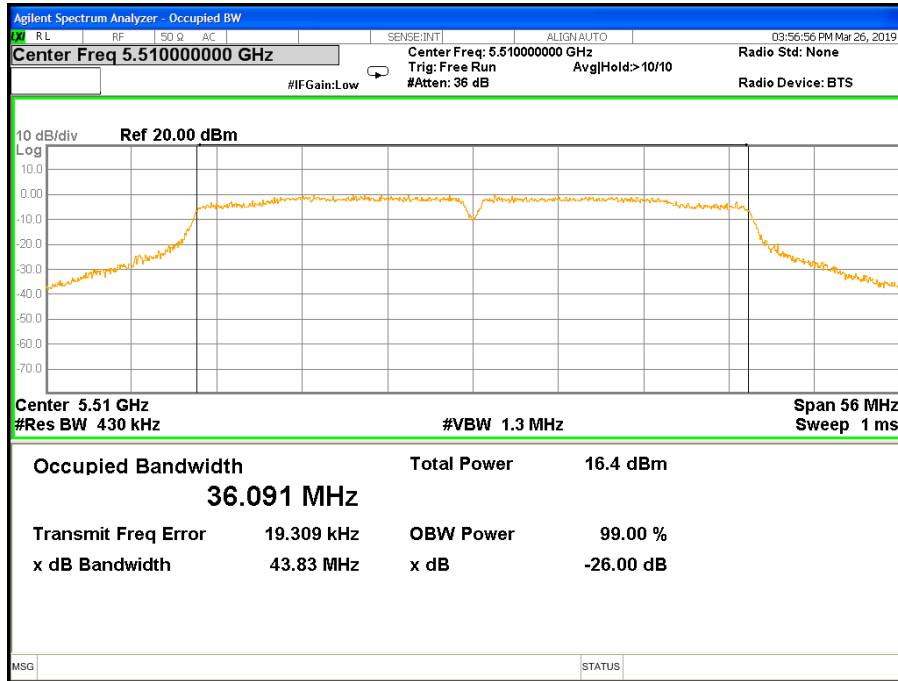

Band III (5.470-5.725GHz) 802.11ac(VHT40) 26 dB &99% Bandwidth 26 dB &99% Bandwidth 802.11ac(VHT40) Channel 102