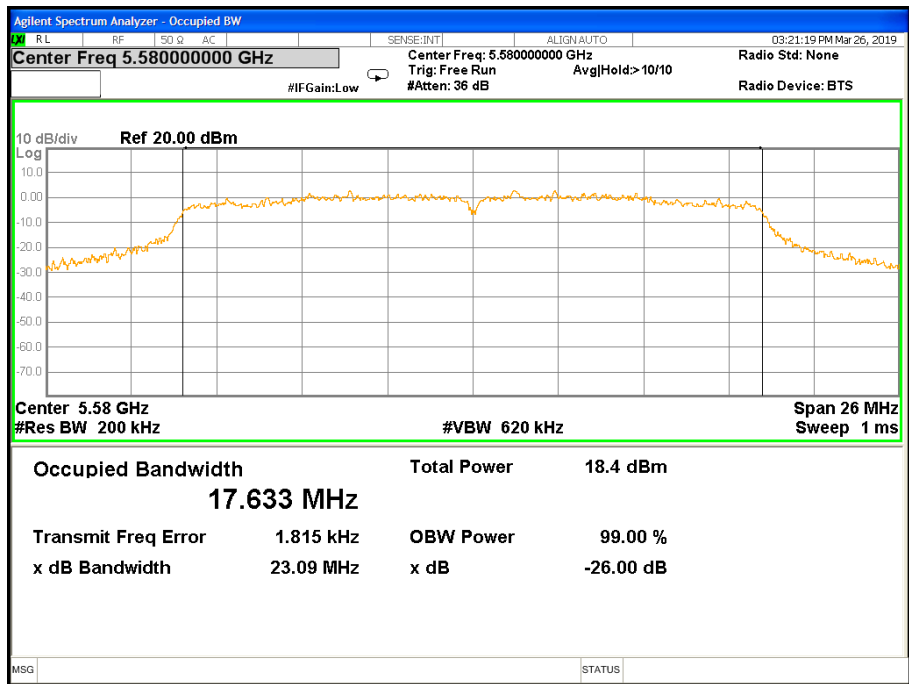

26 dB &99% Bandwidth 802.11a Channel 116

26 dB &99% Bandwidth 802.11a Channel 140

Band III (5.470-5.725GHz) 802.11n(HT20) 26 dB &99% Bandwidth
26 dB &99% Bandwidth 802.11n(HT20) Channel 100

26 dB &99% Bandwidth 802.11n(HT20) Channel 116