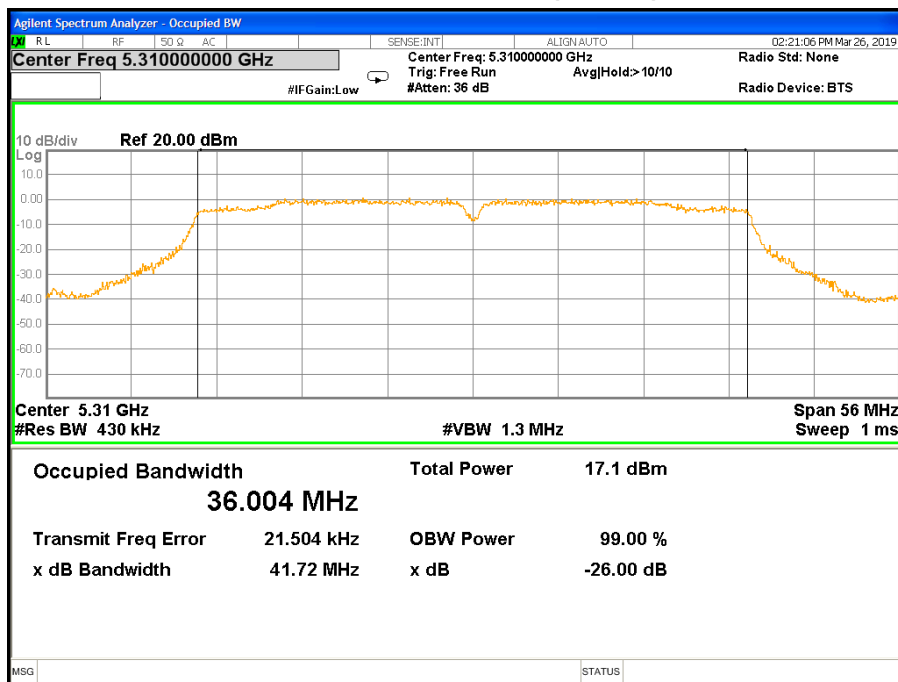

26 dB &99% Bandwidth 802.11ac(VHT40) Channel 62