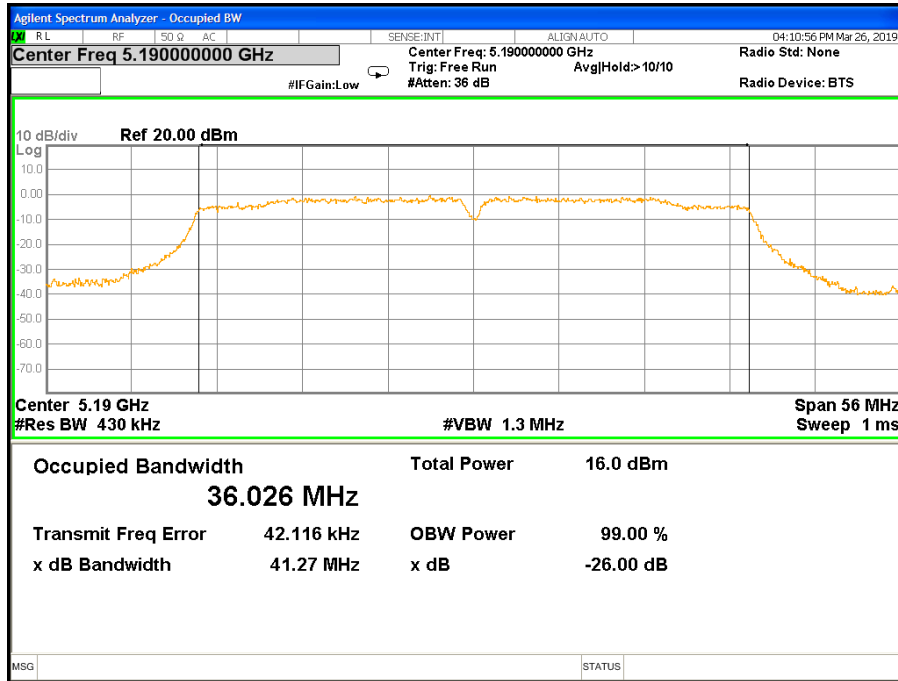

Band I (5.150-5.250GHz) 802.11n(HT40) 26 dB &99% Bandwidth 26 dB &99% Bandwidth 802.11n(HT40) Channel 38