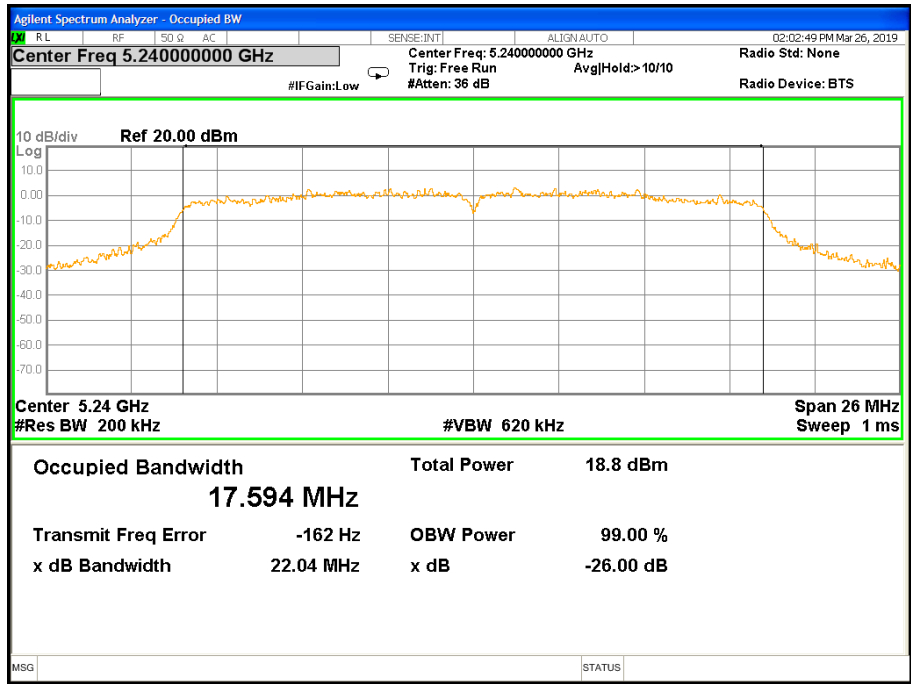

26 dB & 99% Bandwidth 802.11ac(VHT20) Channel 48