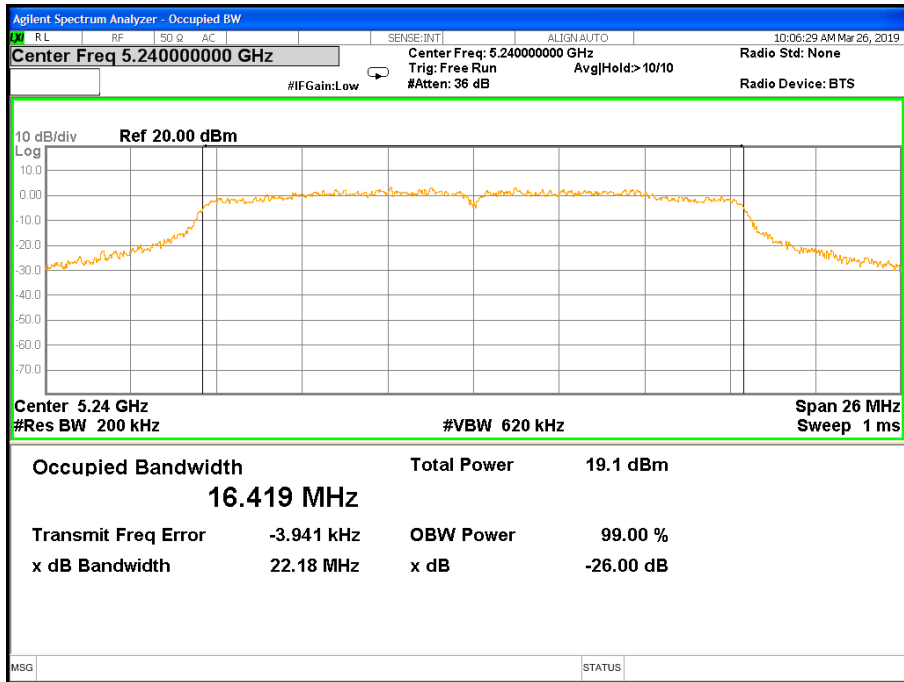

26 dB & 99% Bandwidth 802.11a Channel 48