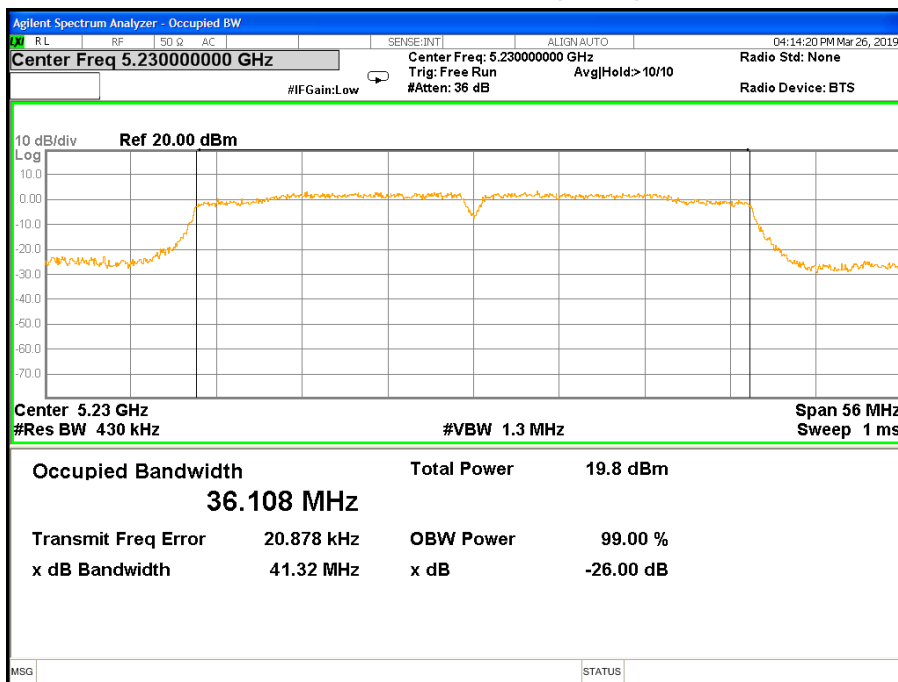

26 dB & 99% Bandwidth 802.11n(HT20) Channel 48

Band I (5.150-5.250GHz) 802.11n(HT40) 26 dB &99% Bandwidth 26 dB &99% Bandwidth 802.11n(HT40) Channel 38

26 dB &99% Bandwidth 802.11n(HT40) Channel 46

Band I (5.150-5.250GHz) 802.11ac(VHT20) 26 dB &99% Bandwidth 26 dB &99% Bandwidth 802.11ac(VHT20) Channel 36