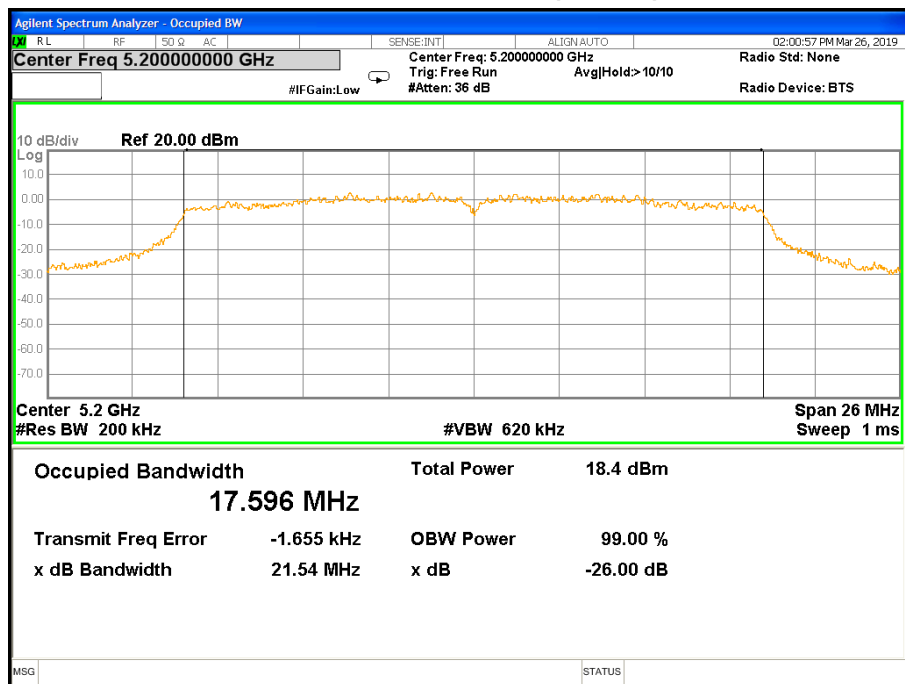

26 dB &99% Bandwidth 802.11ac(VHT20) Channel 40