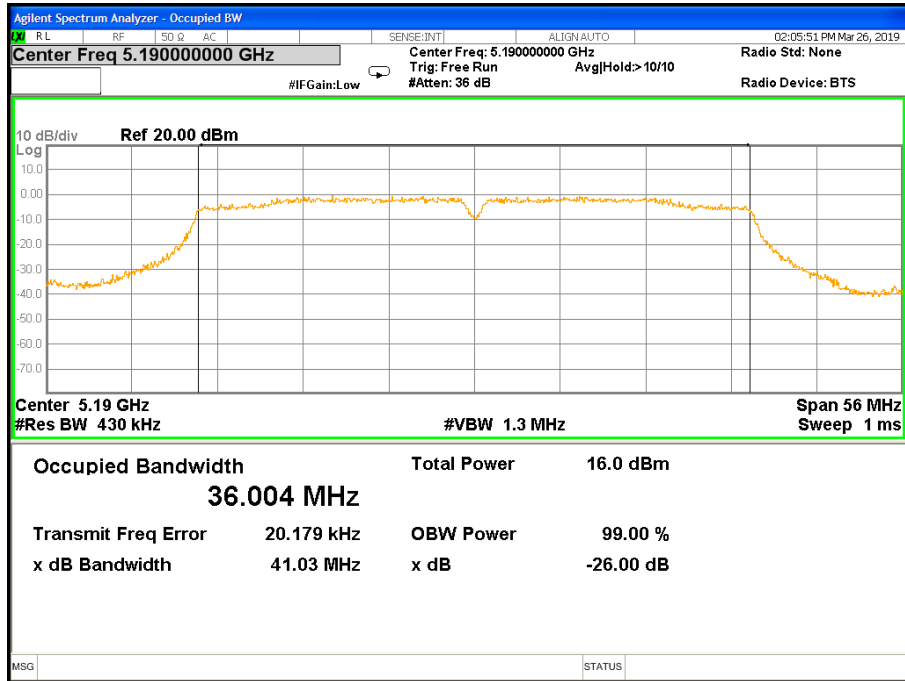

26 dB &99% Bandwidth 802.11ac(VHT20) Channel 40

26 dB & 99% Bandwidth 802.11ac(VHT20) Channel 48

Band I (5.150-5.250GHz) 802.11n(HT40) 26 dB &99% Bandwidth 26 dB &99% Bandwidth 802.11ac(VHT40) Channel 38