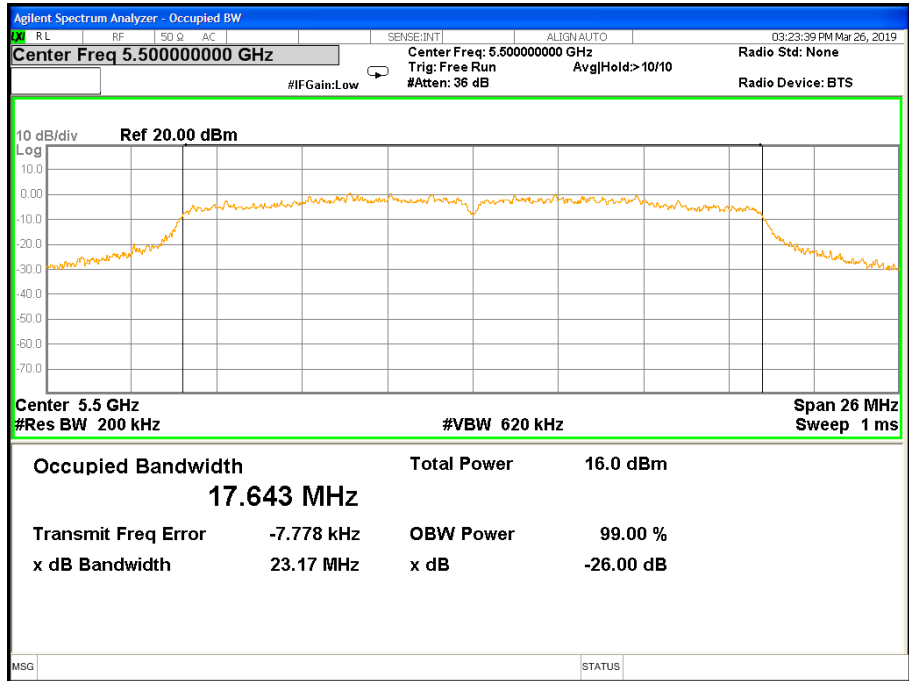

26 dB &99% Bandwidth 802.11a Channel 116

26 dB &99% Bandwidth 802.11a Channel 140

Band III (5.470-5.725GHz) 802.11n(HT20) 26 dB &99% Bandwidth
26 dB &99% Bandwidth 802.11n(HT20) Channel 100

26 dB &99% Bandwidth 802.11n(HT20) Channel 116