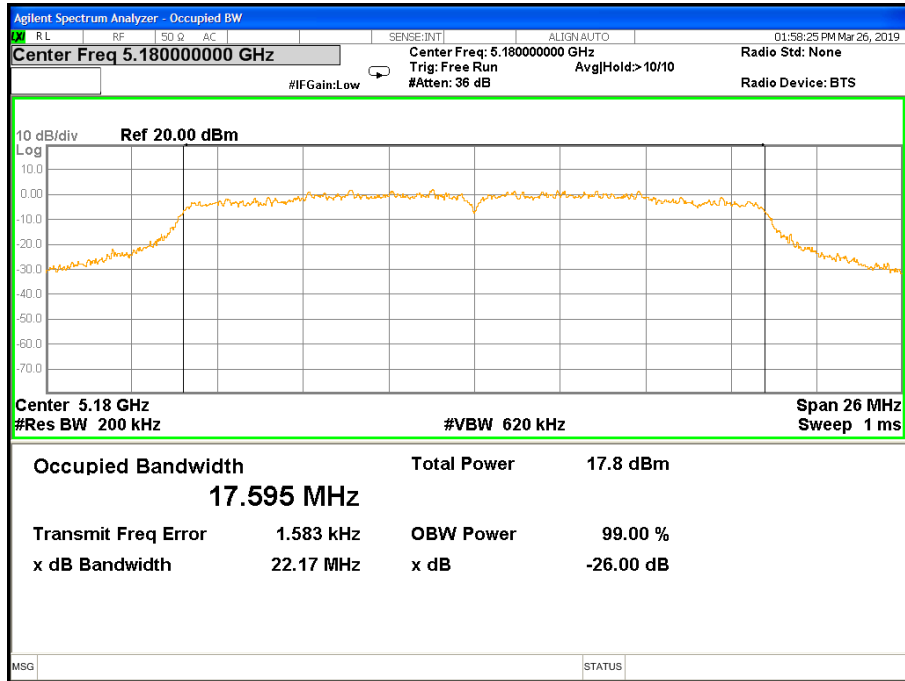

26 dB & 99% Bandwidth 802.11n(HT20) Channel 48

Band I (5.150-5.250GHz) 802.11n(HT40) 26 dB &99% Bandwidth 26 dB &99% Bandwidth 802.11n(HT40) Channel 38

26 dB &99% Bandwidth 802.11n(HT40) Channel 46

Band I (5.150-5.250GHz) 802.11ac(VHT20) 26 dB &99% Bandwidth 26 dB &99% Bandwidth 802.11ac(VHT20) Channel 36