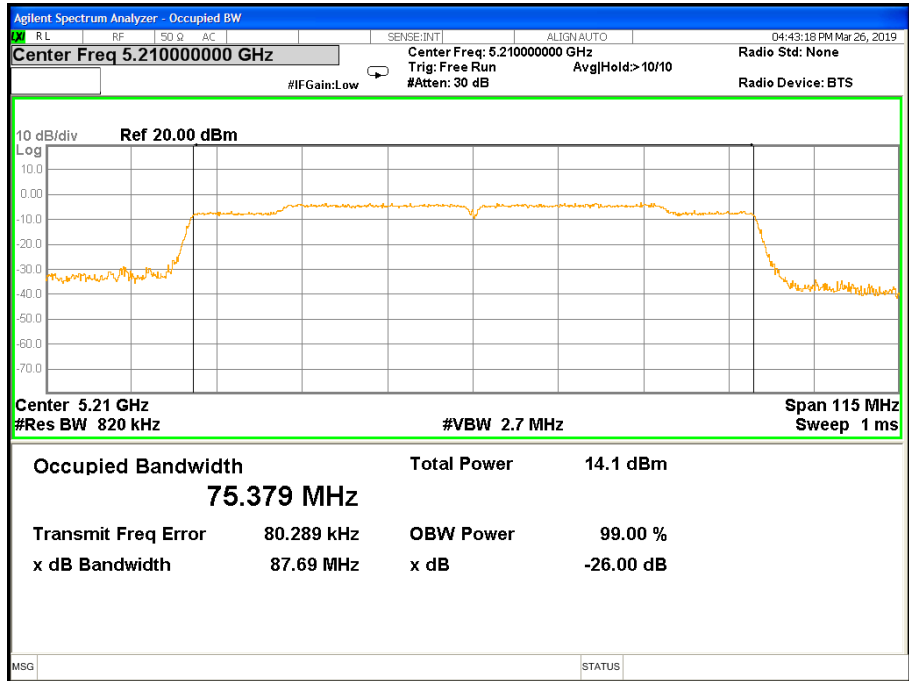

Band I (5.150-5.250GHz) 802.11n(HT40) 26 dB &99% Bandwidth
26 dB &99% Bandwidth 802.11ac(VHT80) Channel 42