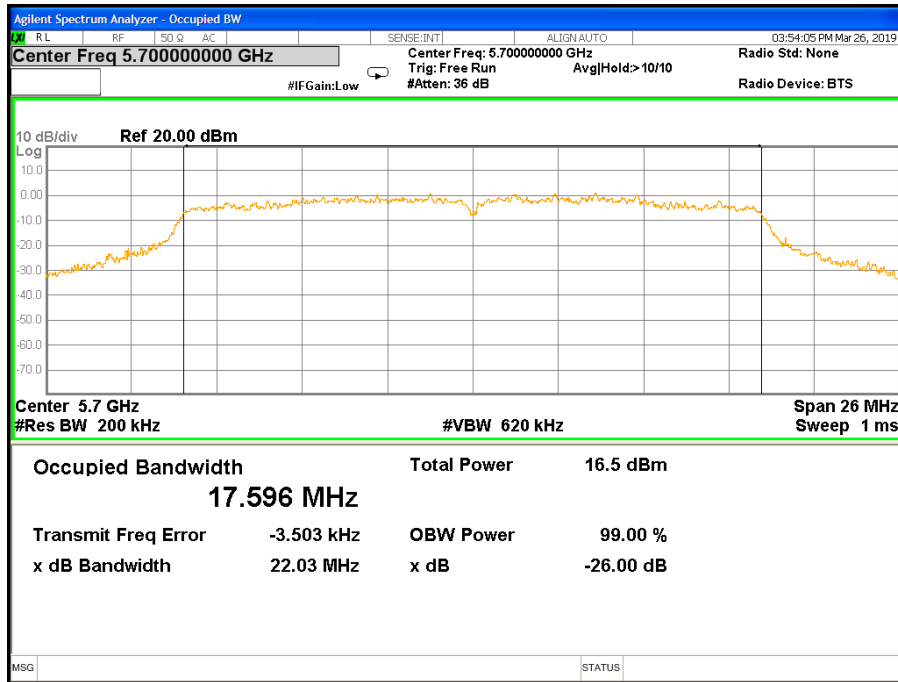

26 dB &99% Bandwidth 802.11ac(VHT20) Channel 140