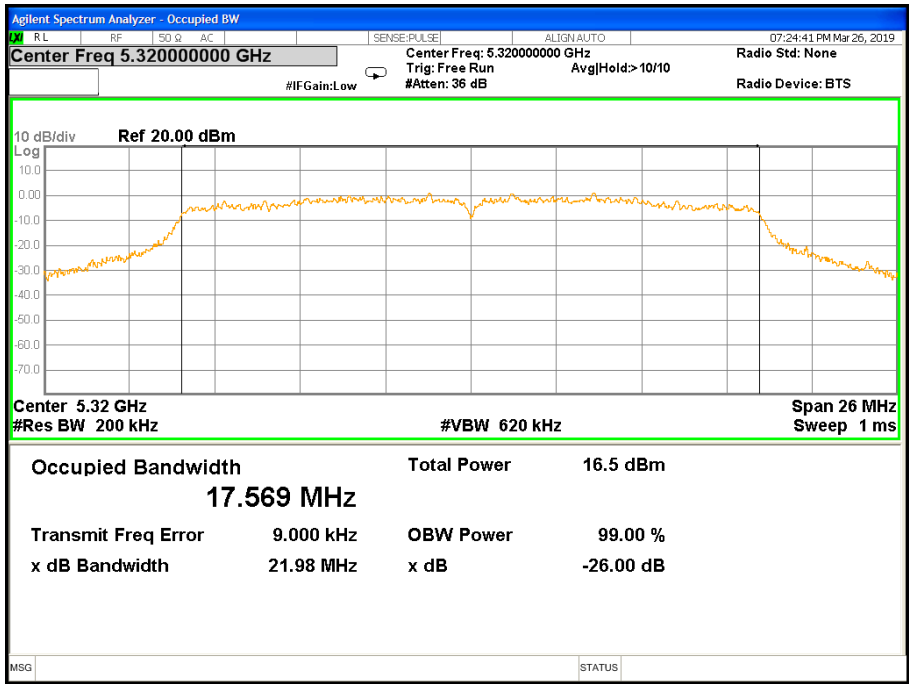

26 dB & 99% Bandwidth 802.11n(HT20) Channel 64