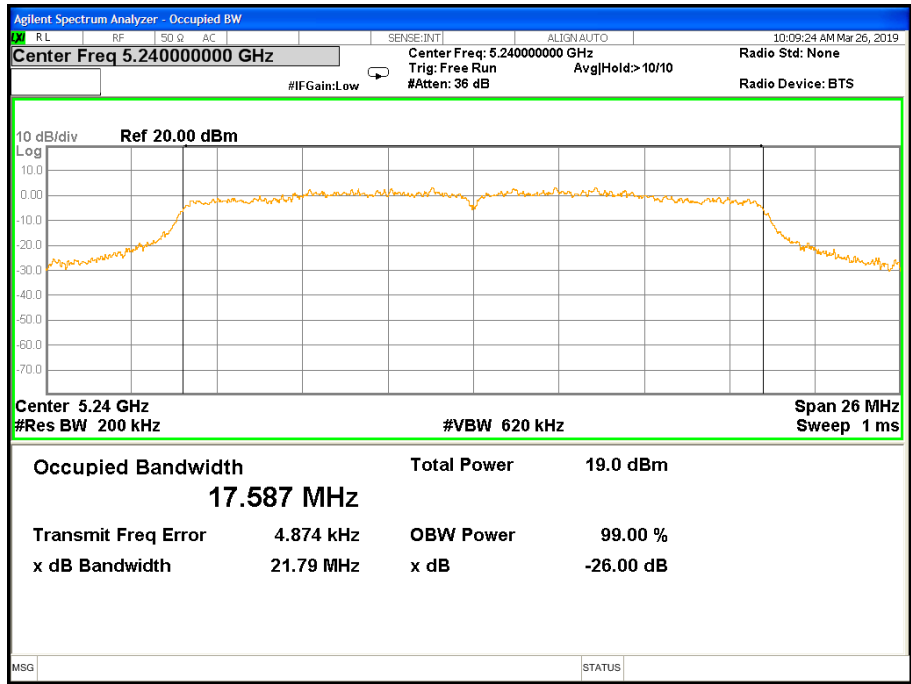

26 dB & 99% Bandwidth 802.11n(HT20) Channel 48