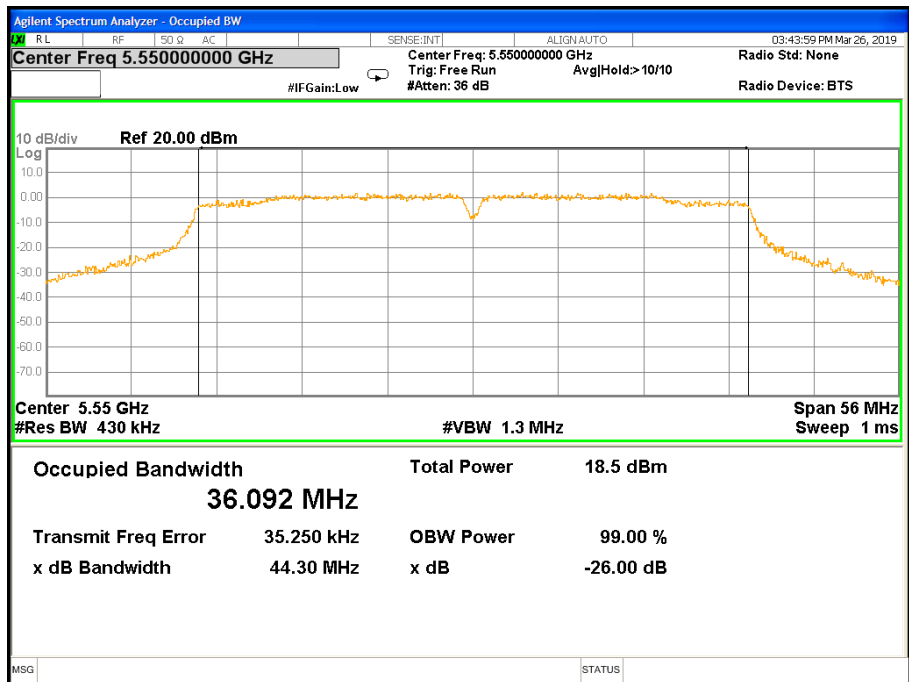

26 dB & 99% Bandwidth 802.11n(HT20) Channel 140

Band III (5.470-5.725GHz) 802.11n(HT40) 26 dB &99% Bandwidth 26 dB &99% Bandwidth 802.11n(HT40) Channel 102

26 dB &99% Bandwidth 802.11n(HT40) Channel 110