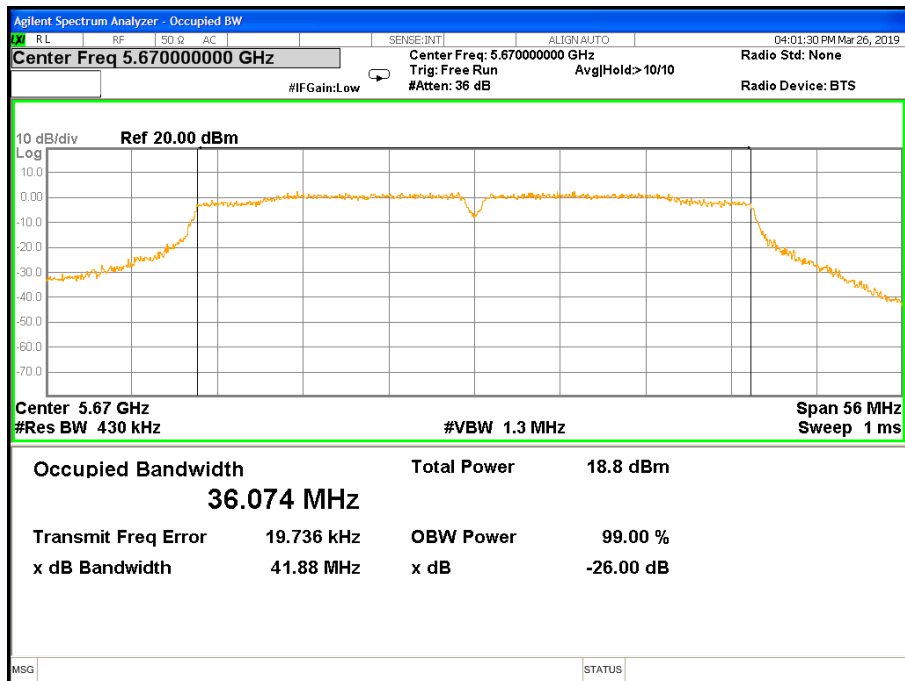

26 dB & 99% Bandwidth 802.11ac(VHT40) Channel 134