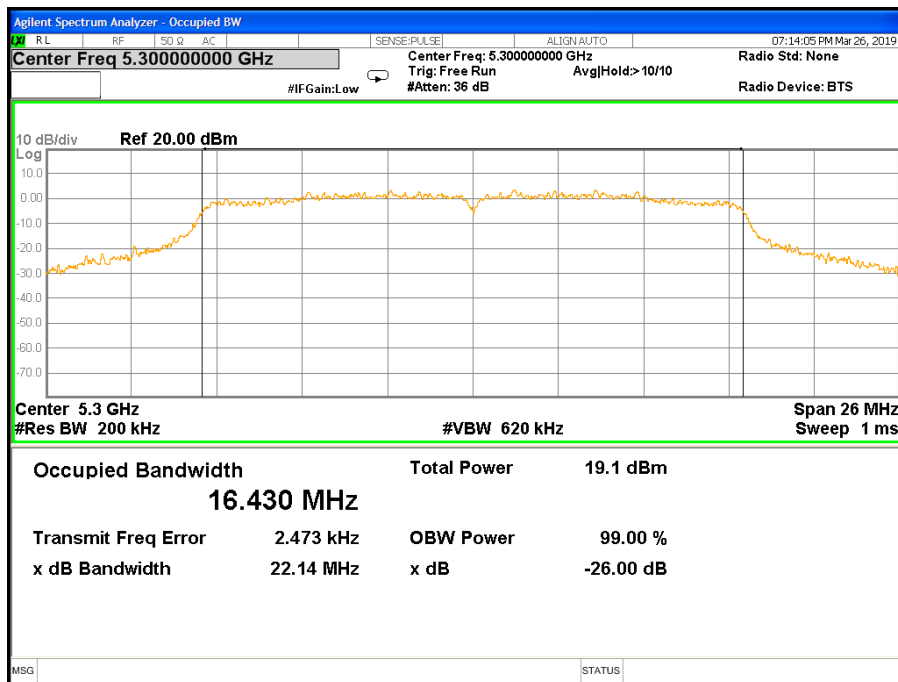

26 dB &99% Bandwidth 802.11a Channel 60