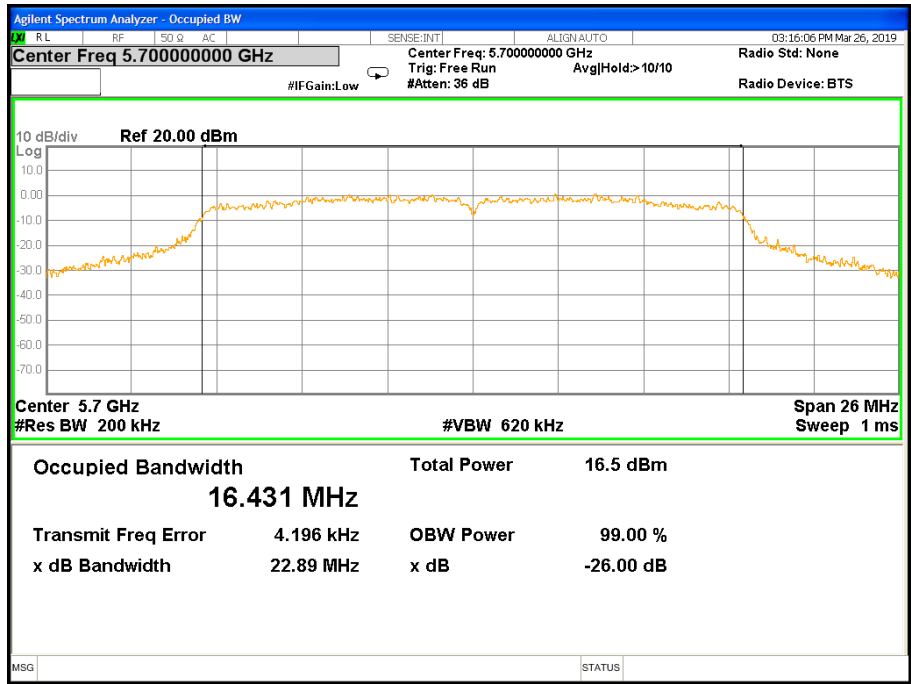

26 dB &99% Bandwidth 802.11a Channel 140