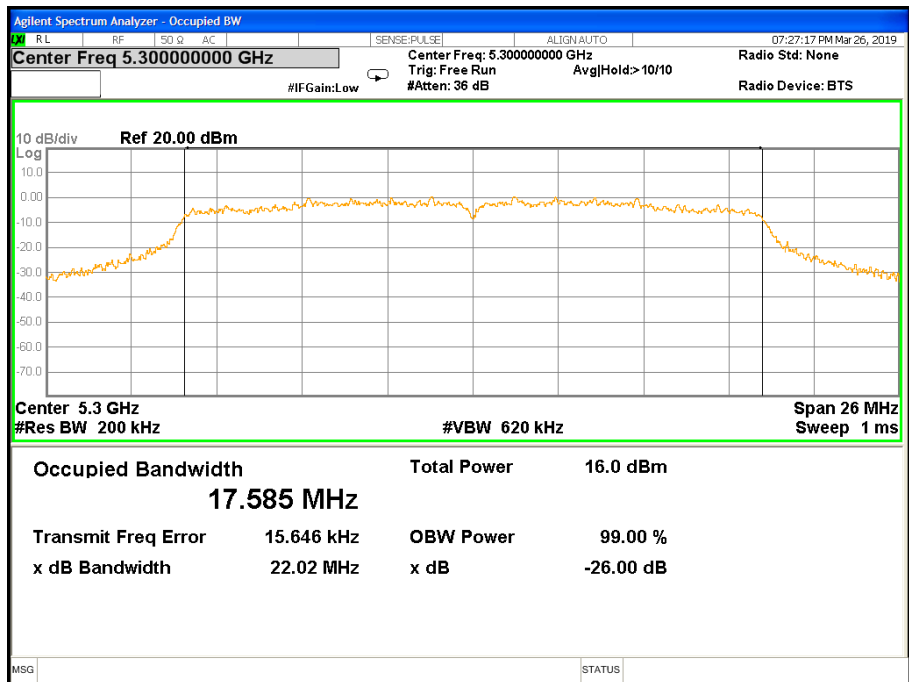

26 dB &99% Bandwidth 802.11a Channel 60

26 dB & 99% Bandwidth 802.11a Channel 64

Band II (5.250-5.350GHz) 802.11n(HT20) 26 dB &99% Bandwidth 26 dB &99% Bandwidth 802.11n(HT20) Channel 52

26 dB &99% Bandwidth 802.11n(HT20) Channel 60