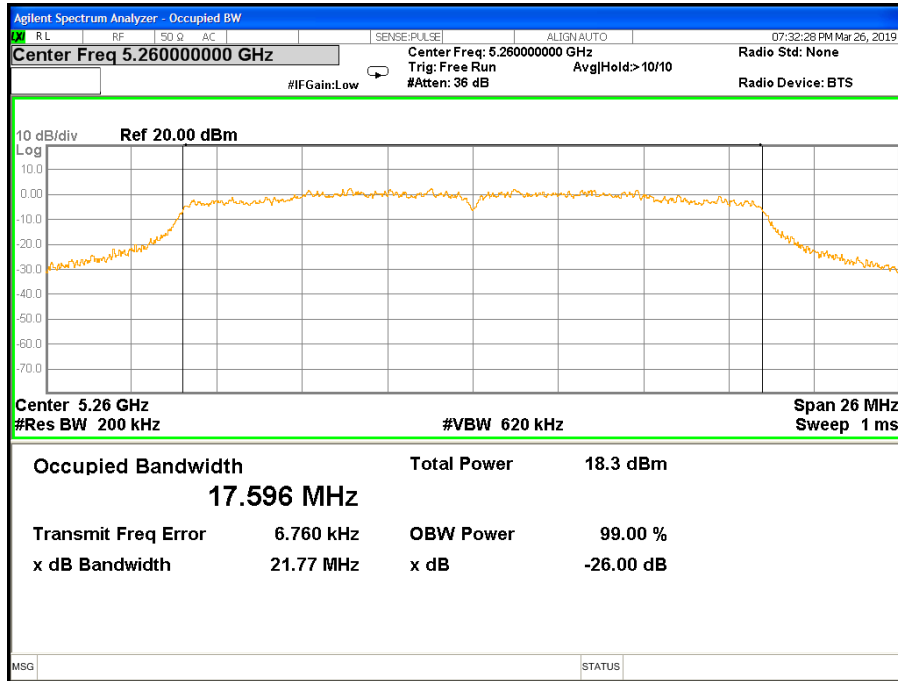

26 dB & 99% Bandwidth 802.11n(HT20) Channel 64

Band II (5.250-5.350GHz) 802.11n(HT40) 26 dB &99% Bandwidth 26 dB &99% Bandwidth 802.11n(HT40) Channel 54

26 dB &99% Bandwidth 802.11n(HT40) Channel 62

Band II (5.250-5.350GHz) 802.11ac(VHT20) 26 dB &99% Bandwidth 26 dB &99% Bandwidth 802.11ac(VHT20) Channel 52