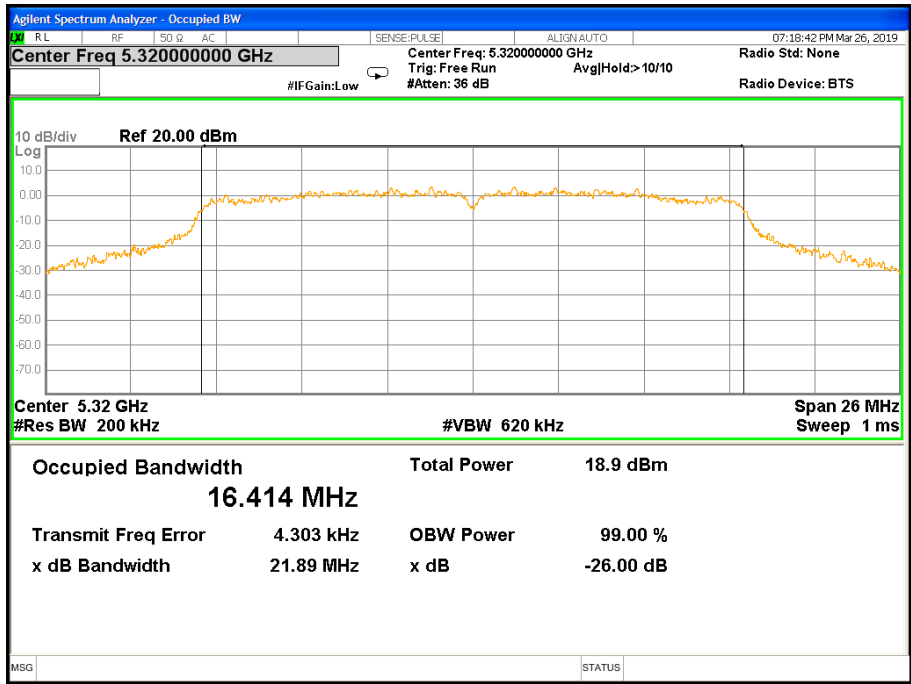

26 dB & 99% Bandwidth 802.11a Channel 64