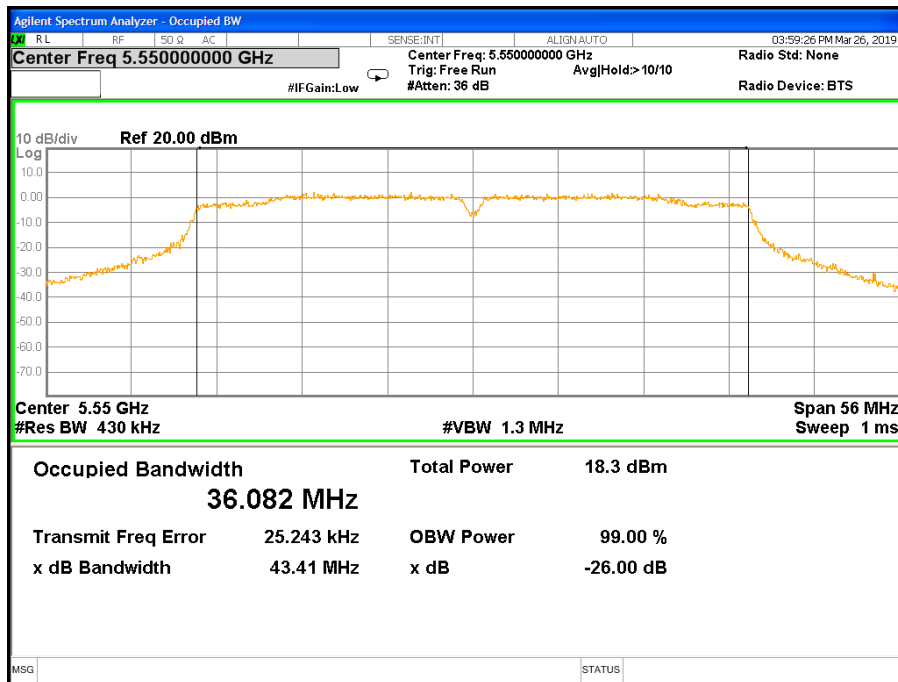

26 dB &99% Bandwidth 802.11ac(VHT20) Channel 140

Band III (5.470-5.725GHz) 802.11ac(VHT40) 26 dB &99% Bandwidth 26 dB &99% Bandwidth 802.11ac(VHT40) Channel 102

26 dB &99% Bandwidth 802.11ac(VHT40) Channel 110