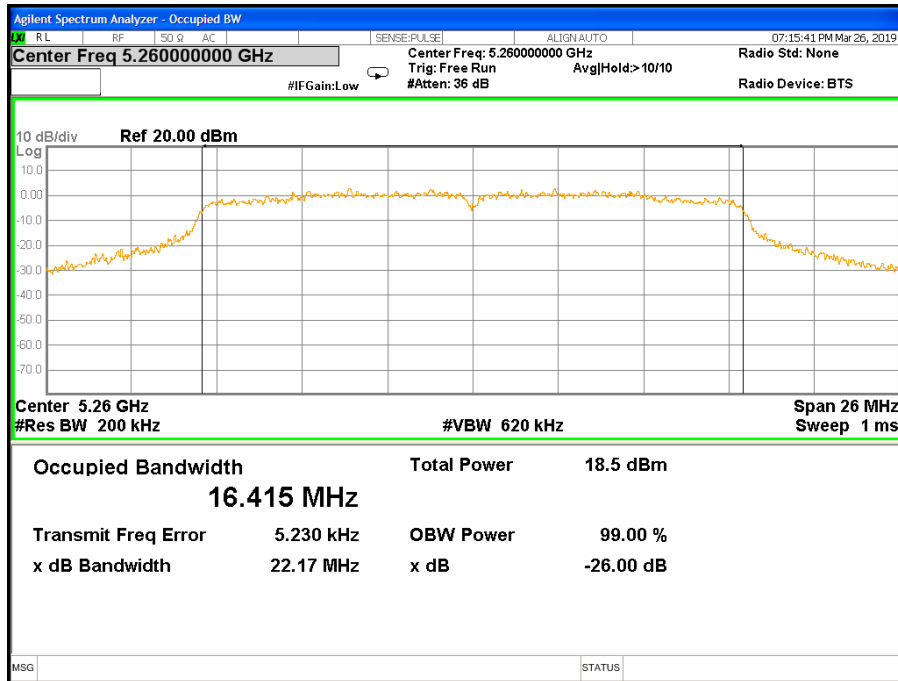

26 dB &99% Bandwidth 802.11ac(VHT40) Channel 46

Band I (5.150-5.250GHz) 802.11n(HT40) 26 dB &99% Bandwidth
26 dB &99% Bandwidth 802.11ac(VHT80) Channel 42

Band II (5.250-5.350GHz) 802.11a 26 dB &99% Bandwidth 26 dB &99% Bandwidth 802.11a Channel 52