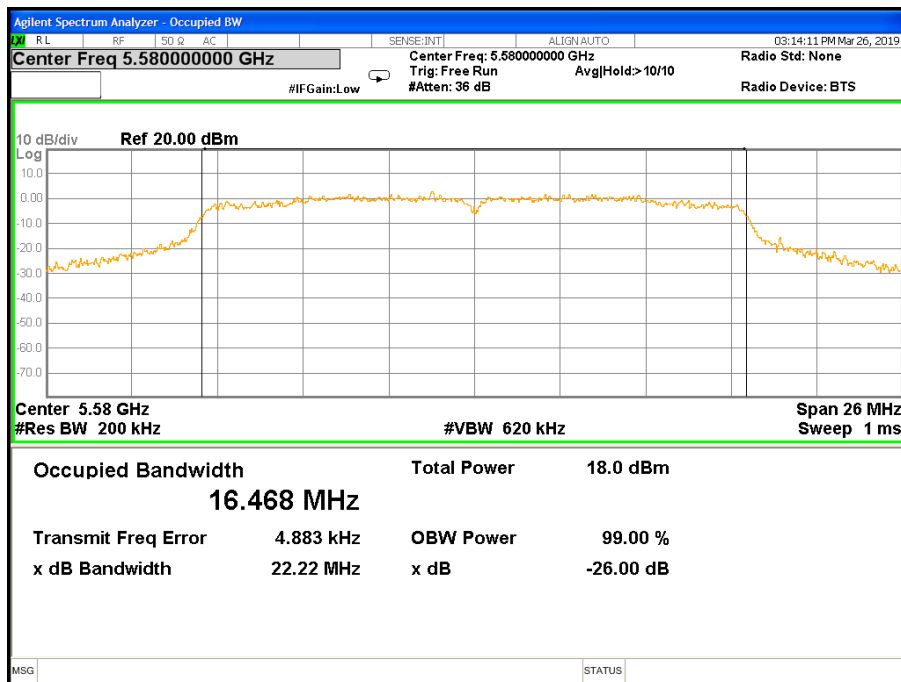

26 dB &99% Bandwidth 802.11a Channel 116