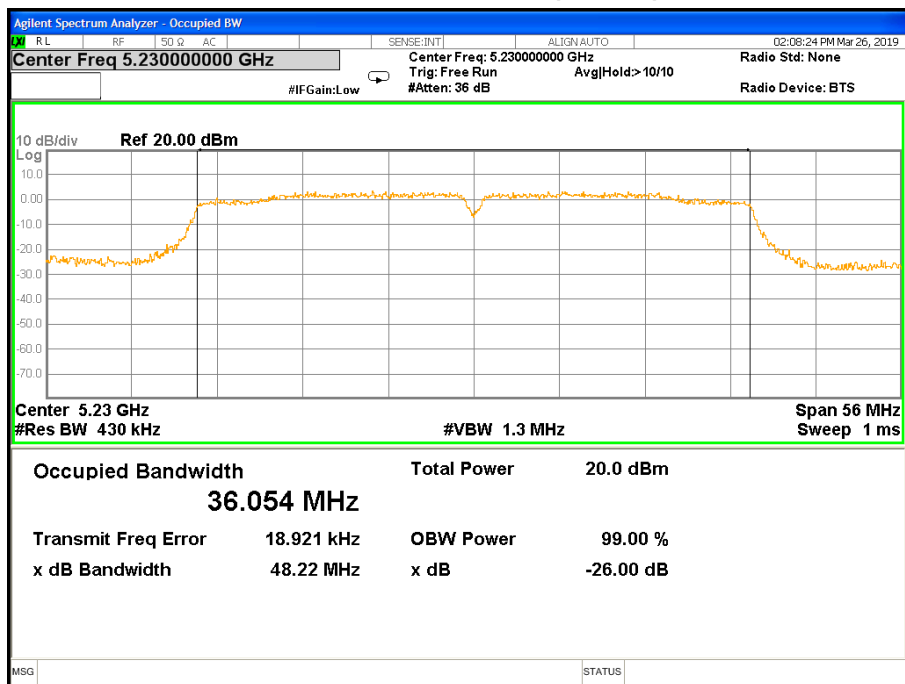

26 dB &99% Bandwidth 802.11ac(VHT40) Channel 46