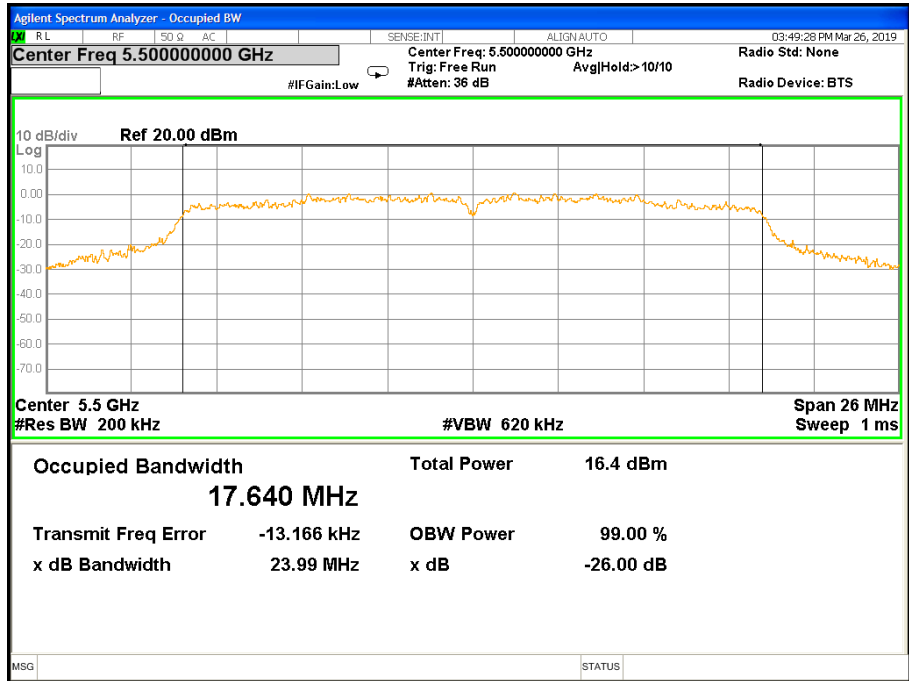

Band III (5.470-5.725GHz) 802.11ac(VHT20) 26 dB &99% Bandwidth
26 dB &99% Bandwidth 802.11ac(VHT20) Channel 100