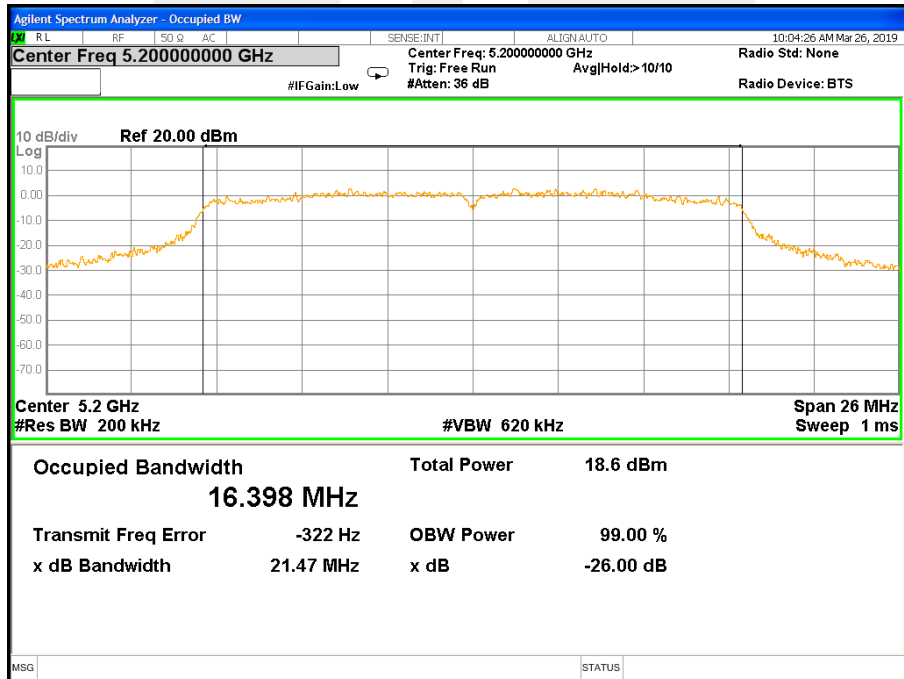

26 dB &99% Bandwidth 802.11a Channel 40