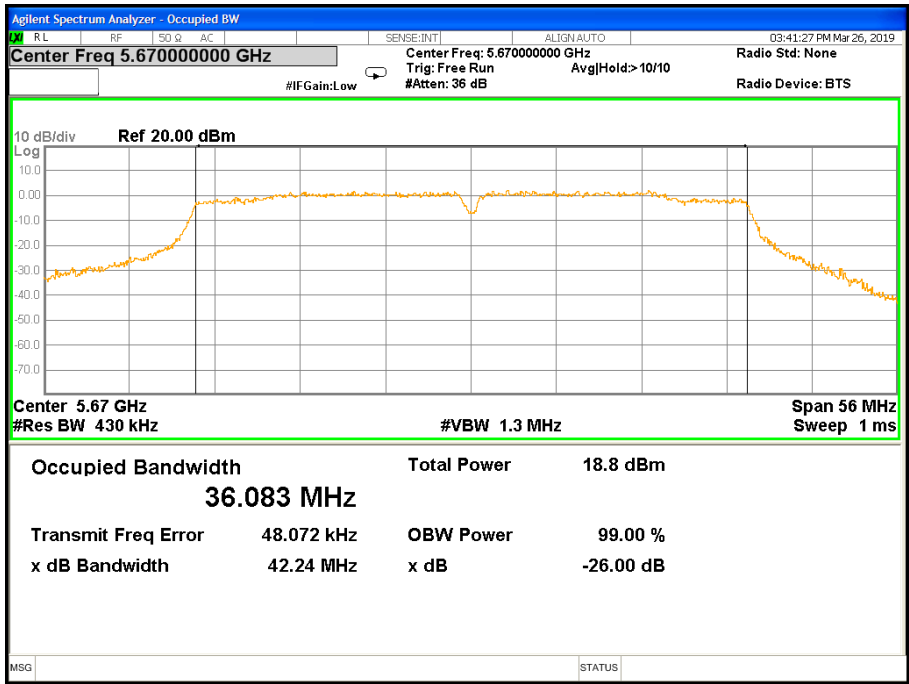

26 dB & 99% Bandwidth 802.11n(HT40) Channel 134