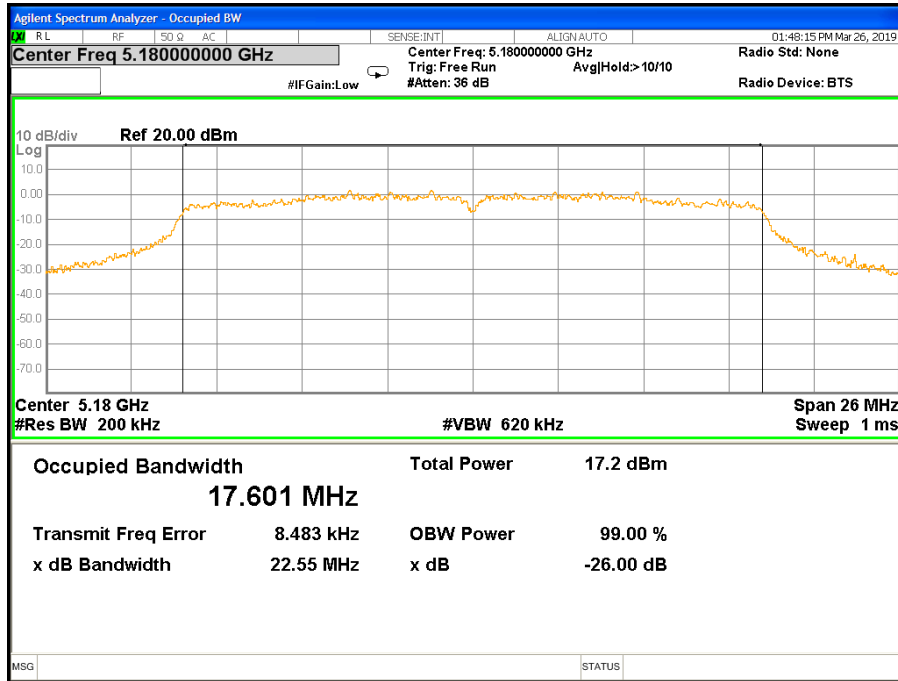

26 dB &99% Bandwidth 802.11a Channel 40

26 dB & 99% Bandwidth 802.11a Channel 48

Band I (5.150-5.250GHz) 802.11n(HT20) 26 dB &99% Bandwidth 26 dB &99% Bandwidth 802.11n(HT20) Channel 36

26 dB &99% Bandwidth 802.11n(HT20) Channel 40