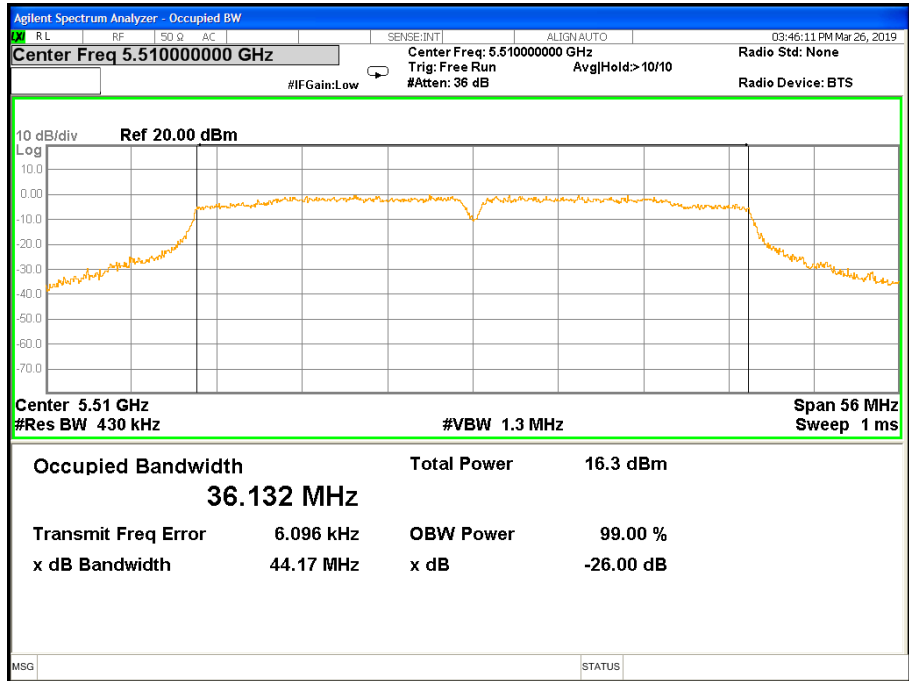

Band III (5.470-5.725GHz) 802.11n(HT40) 26 dB &99% Bandwidth 26 dB &99% Bandwidth 802.11n(HT40) Channel 102