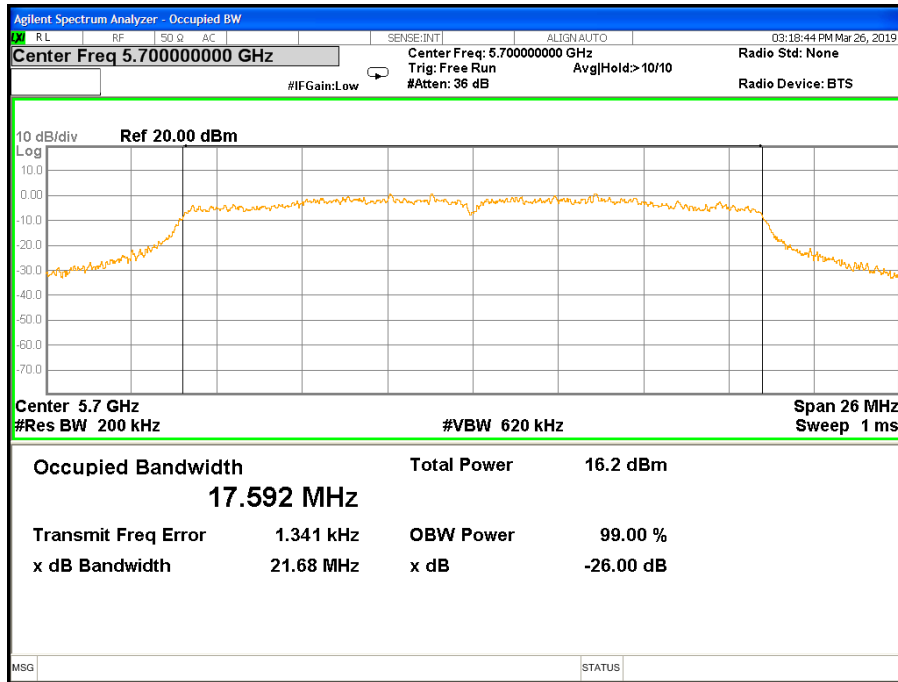

26 dB & 99% Bandwidth 802.11n(HT20) Channel 140