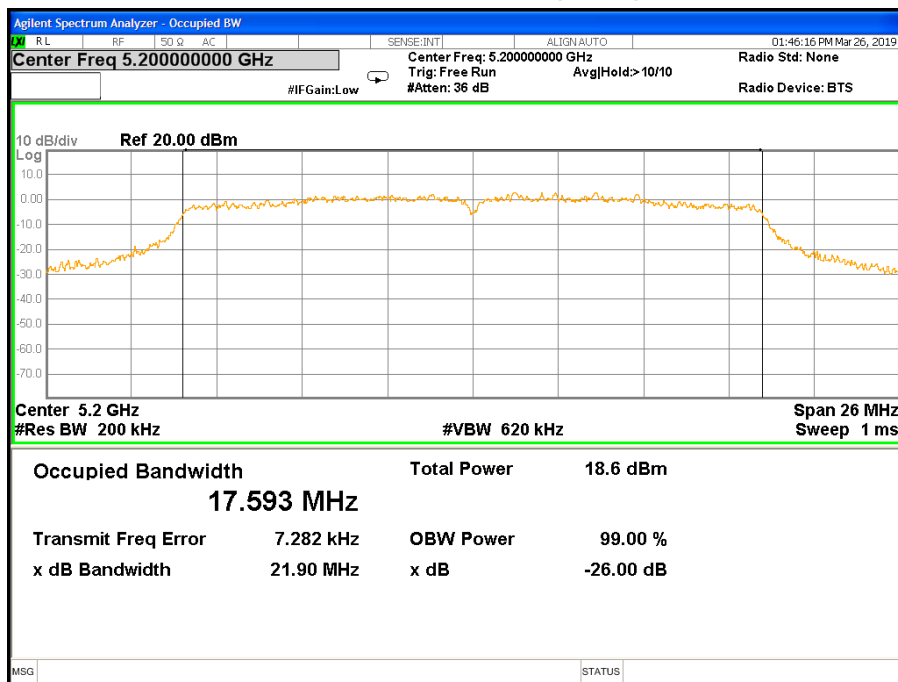

26 dB &99% Bandwidth 802.11a Channel 40

26 dB & 99% Bandwidth 802.11a Channel 48

Band I (5.150-5.250GHz) 802.11n(HT20) 26 dB &99% Bandwidth 26 dB &99% Bandwidth 802.11n(HT20) Channel 36

26 dB &99% Bandwidth 802.11n(HT20) Channel 40