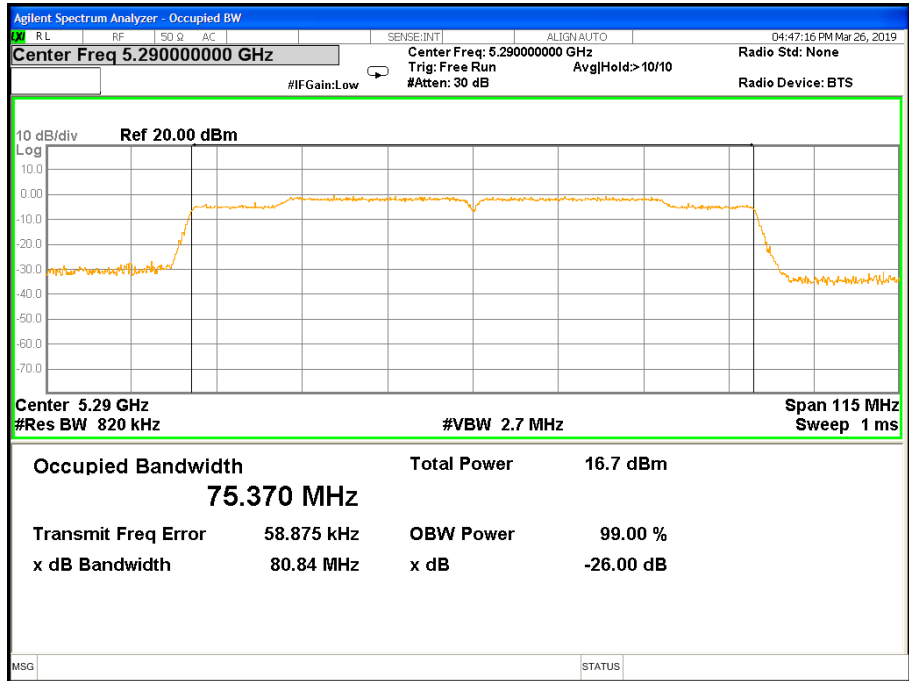

Band II (5.250-5.350GHz) 802.11ac(VHT80) 26 dB &99% Bandwidth 26 dB &99% Bandwidth 802.11ac(VHT80) Channel 58