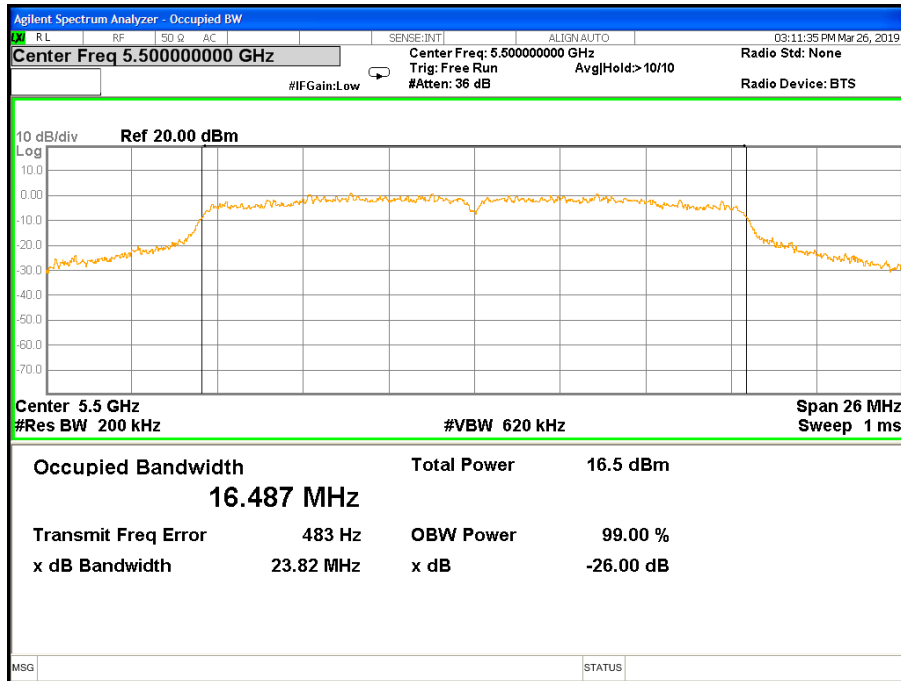

26 dB &99% Bandwidth 802.11ac(VHT40) Channel 62

Band II (5.250-5.350GHz) 802.11ac(VHT80) 26 dB &99% Bandwidth 26 dB &99% Bandwidth 802.11ac(VHT80) Channel 58

Band III (5.470-5.725GHz) 802.11a 26 dB &99% Bandwidth 26 dB &99% Bandwidth 802.11a Channel 100