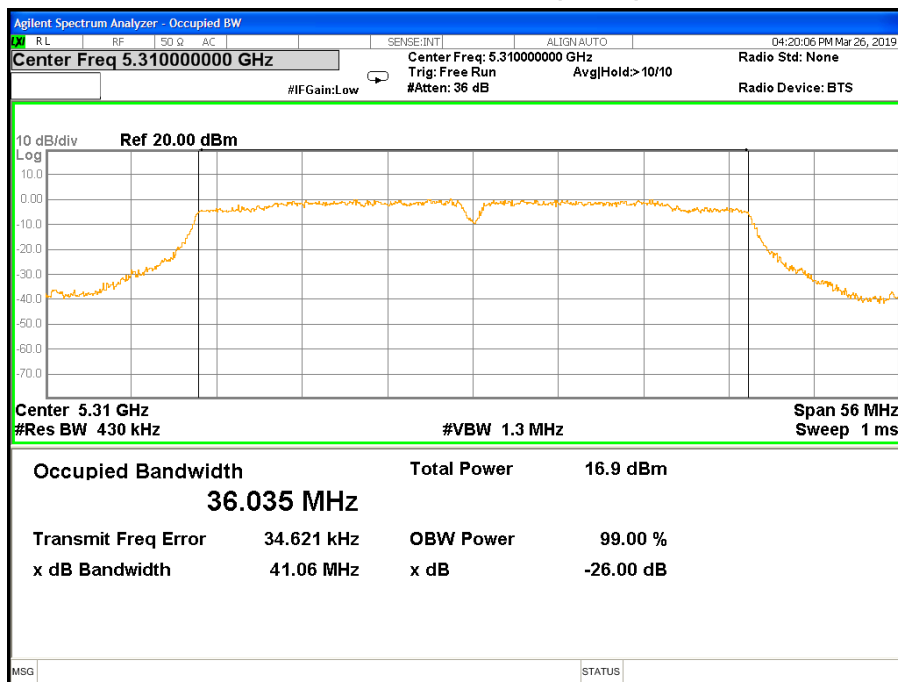

26 dB & 99% Bandwidth 802.11n(HT20) Channel 64

Band II (5.250-5.350GHz) 802.11n(HT40) 26 dB &99% Bandwidth 26 dB &99% Bandwidth 802.11n(HT40) Channel 54

26 dB &99% Bandwidth 802.11n(HT40) Channel 62

Band II (5.250-5.350GHz) 802.11ac(VHT20) 26 dB &99% Bandwidth 26 dB &99% Bandwidth 802.11ac(VHT20) Channel 52