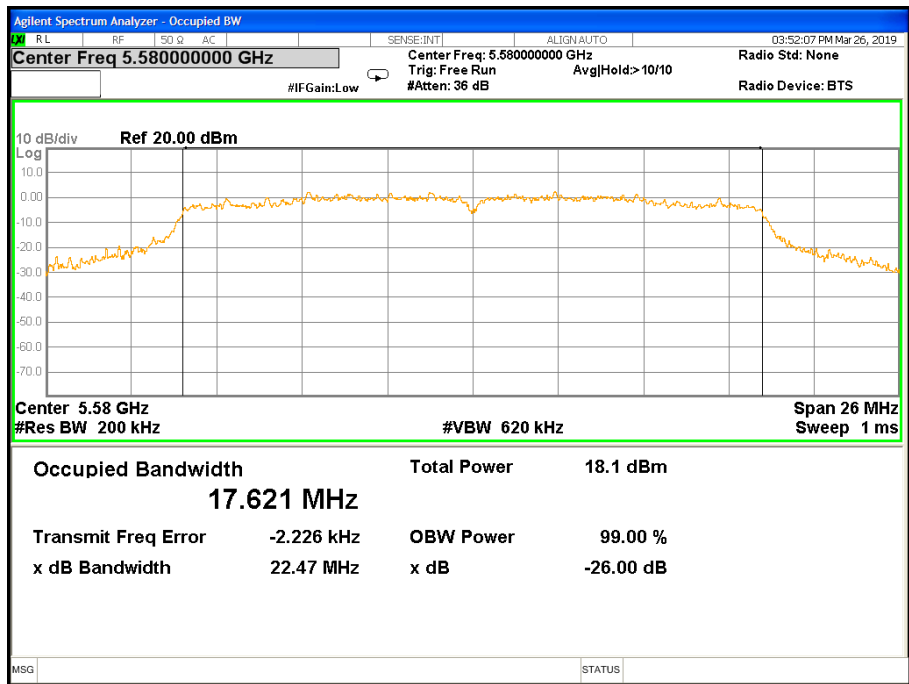

26 dB & 99% Bandwidth 802.11n(HT40) Channel 134

Band III (5.470-5.725GHz) 802.11ac(VHT20) 26 dB &99% Bandwidth
26 dB &99% Bandwidth 802.11ac(VHT20) Channel 100

26 dB &99% Bandwidth 802.11ac(VHT20) Channel 116