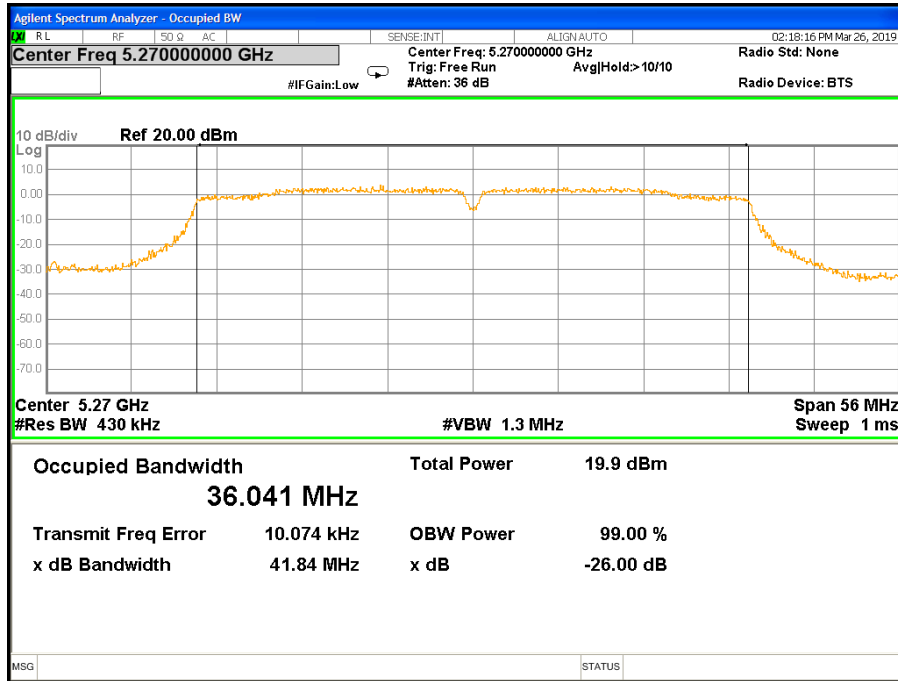

26 dB &99% Bandwidth 802.11ac(VHT20) Channel 60

26 dB & 99% Bandwidth 802.11ac(VHT20) Channel 64

Band II (5.250-5.350GHz) 802.11ac(VHT40) 26 dB &99% Bandwidth 26 dB &99% Bandwidth 802.11ac(VHT40) Channel 54