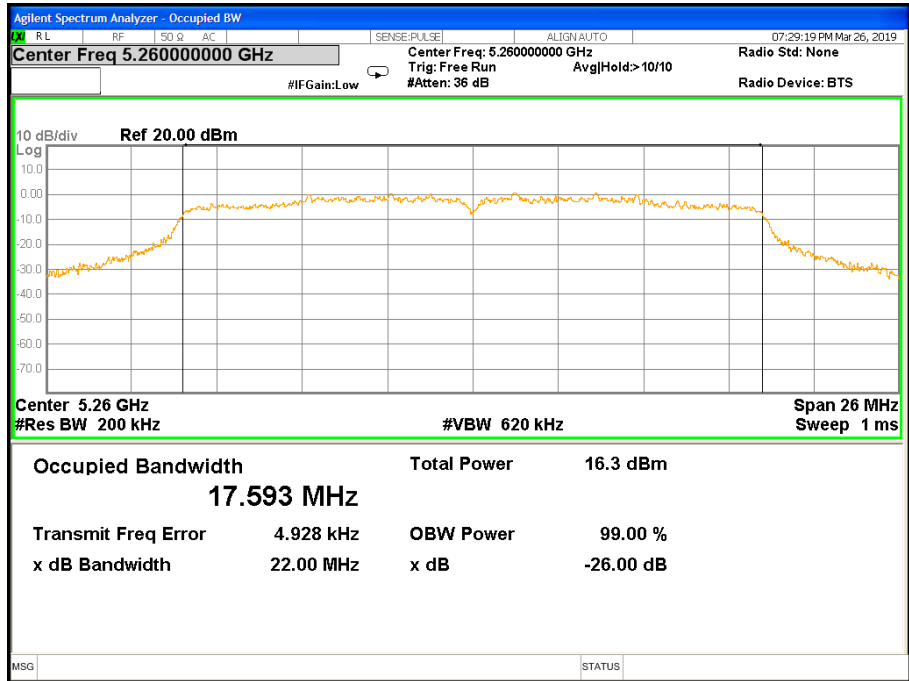

26 dB &99% Bandwidth 802.11a Channel 60

26 dB & 99% Bandwidth 802.11a Channel 64

Band II (5.250-5.350GHz) 802.11n(HT20) 26 dB &99% Bandwidth 26 dB &99% Bandwidth 802.11n(HT20) Channel 52

26 dB &99% Bandwidth 802.11n(HT20) Channel 60