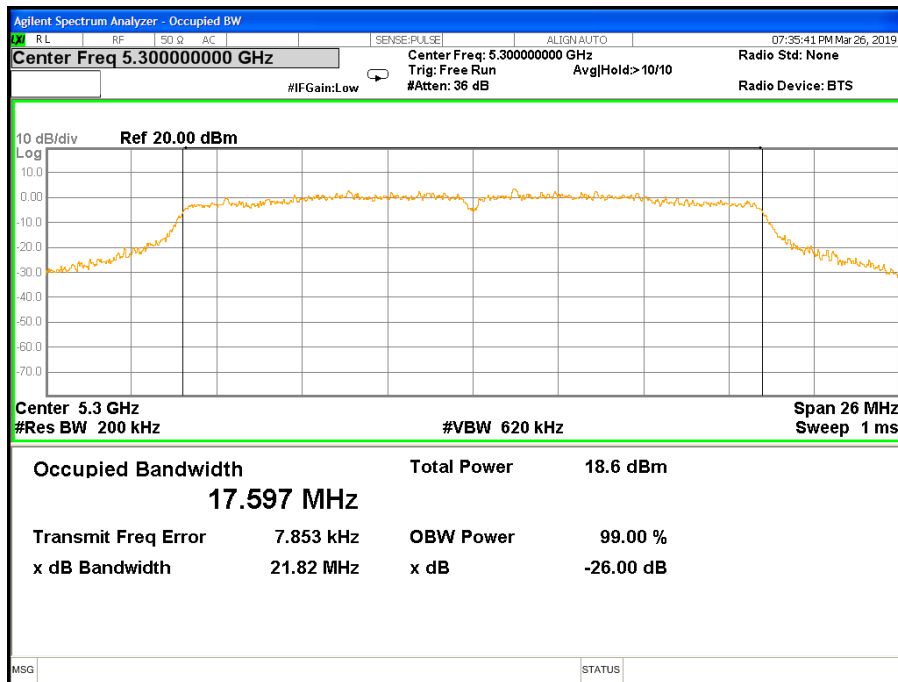

26 dB &99% Bandwidth 802.11ac(VHT20) Channel 60