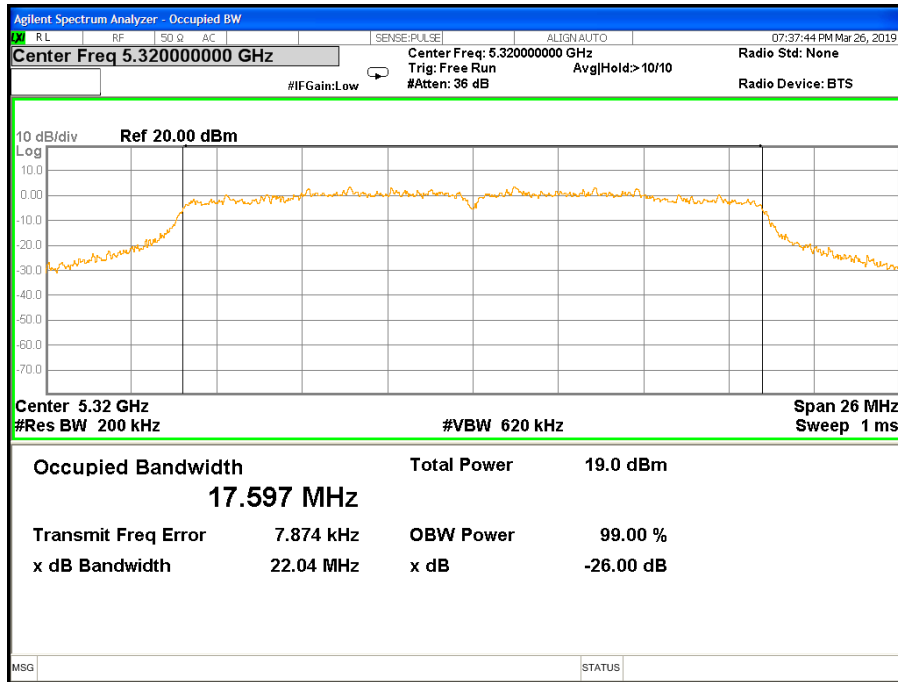

26 dB & 99% Bandwidth 802.11ac(VHT20) Channel 64