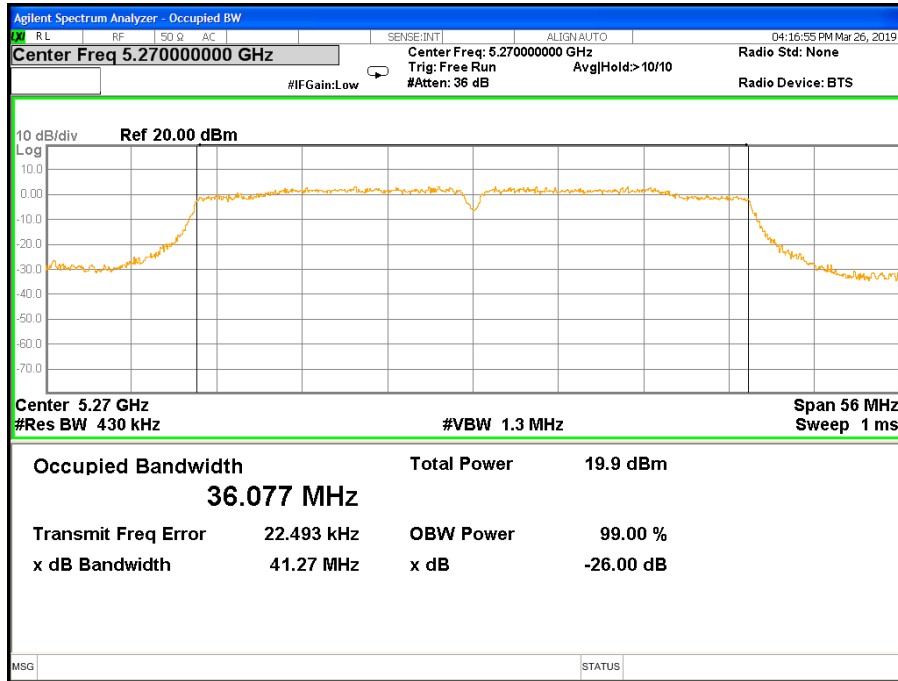

Band II (5.250-5.350GHz) 802.11n(HT40) 26 dB &99% Bandwidth 26 dB &99% Bandwidth 802.11n(HT40) Channel 54