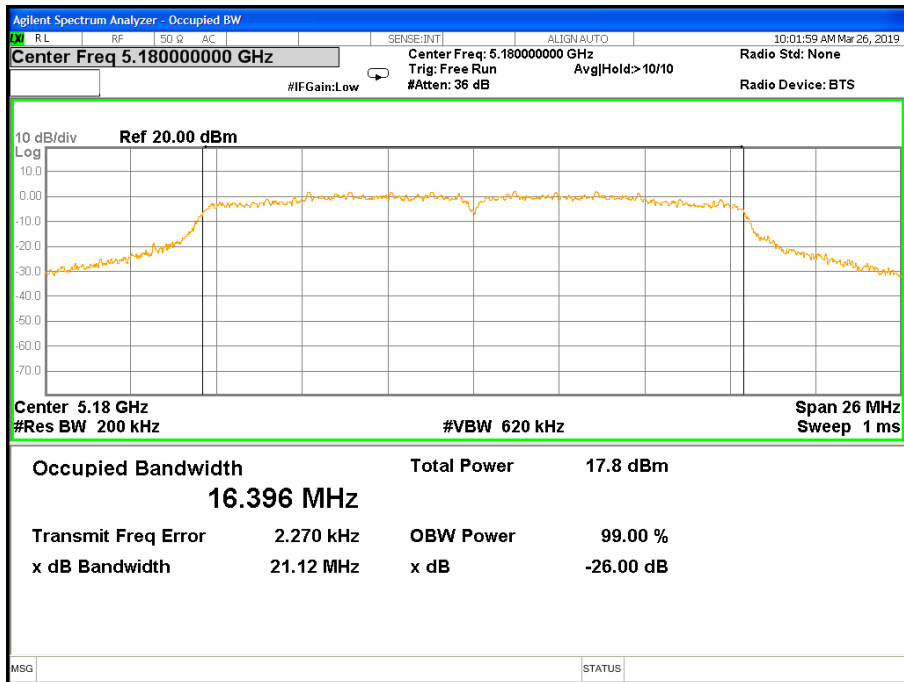

Antenna B

Band I (5.150-5.250GHz) 802.11a 26 dB &99% Bandwidth

26 dB &99% Bandwidth 802.11a Channel 36