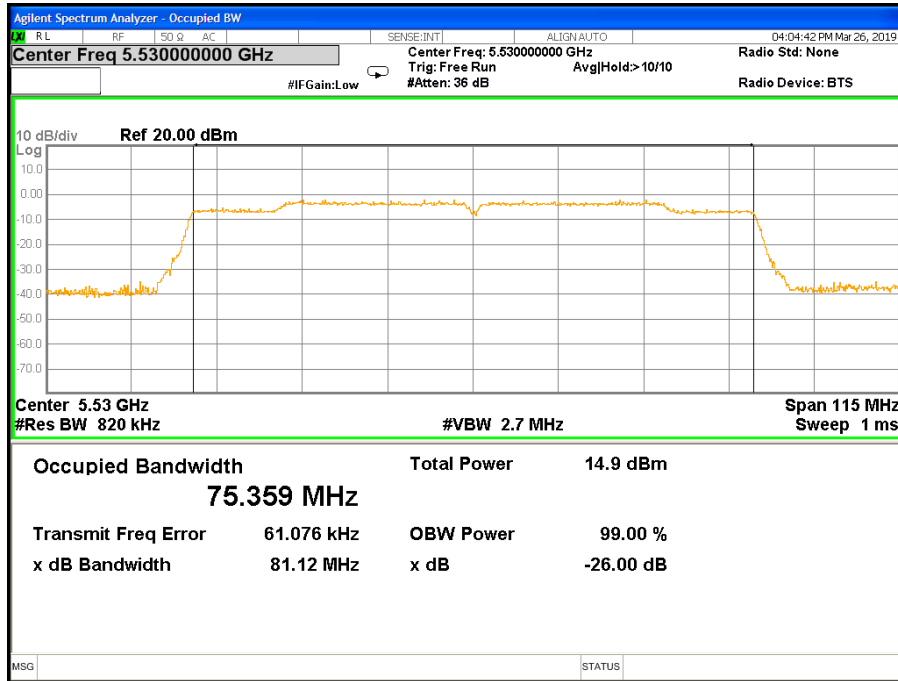

Band III (5.470-5.725GHz) 802.11ac(VHT80) 26 dB &99% Bandwidth 26 dB &99% Bandwidth 802.11ac(VHT80) Channel 106