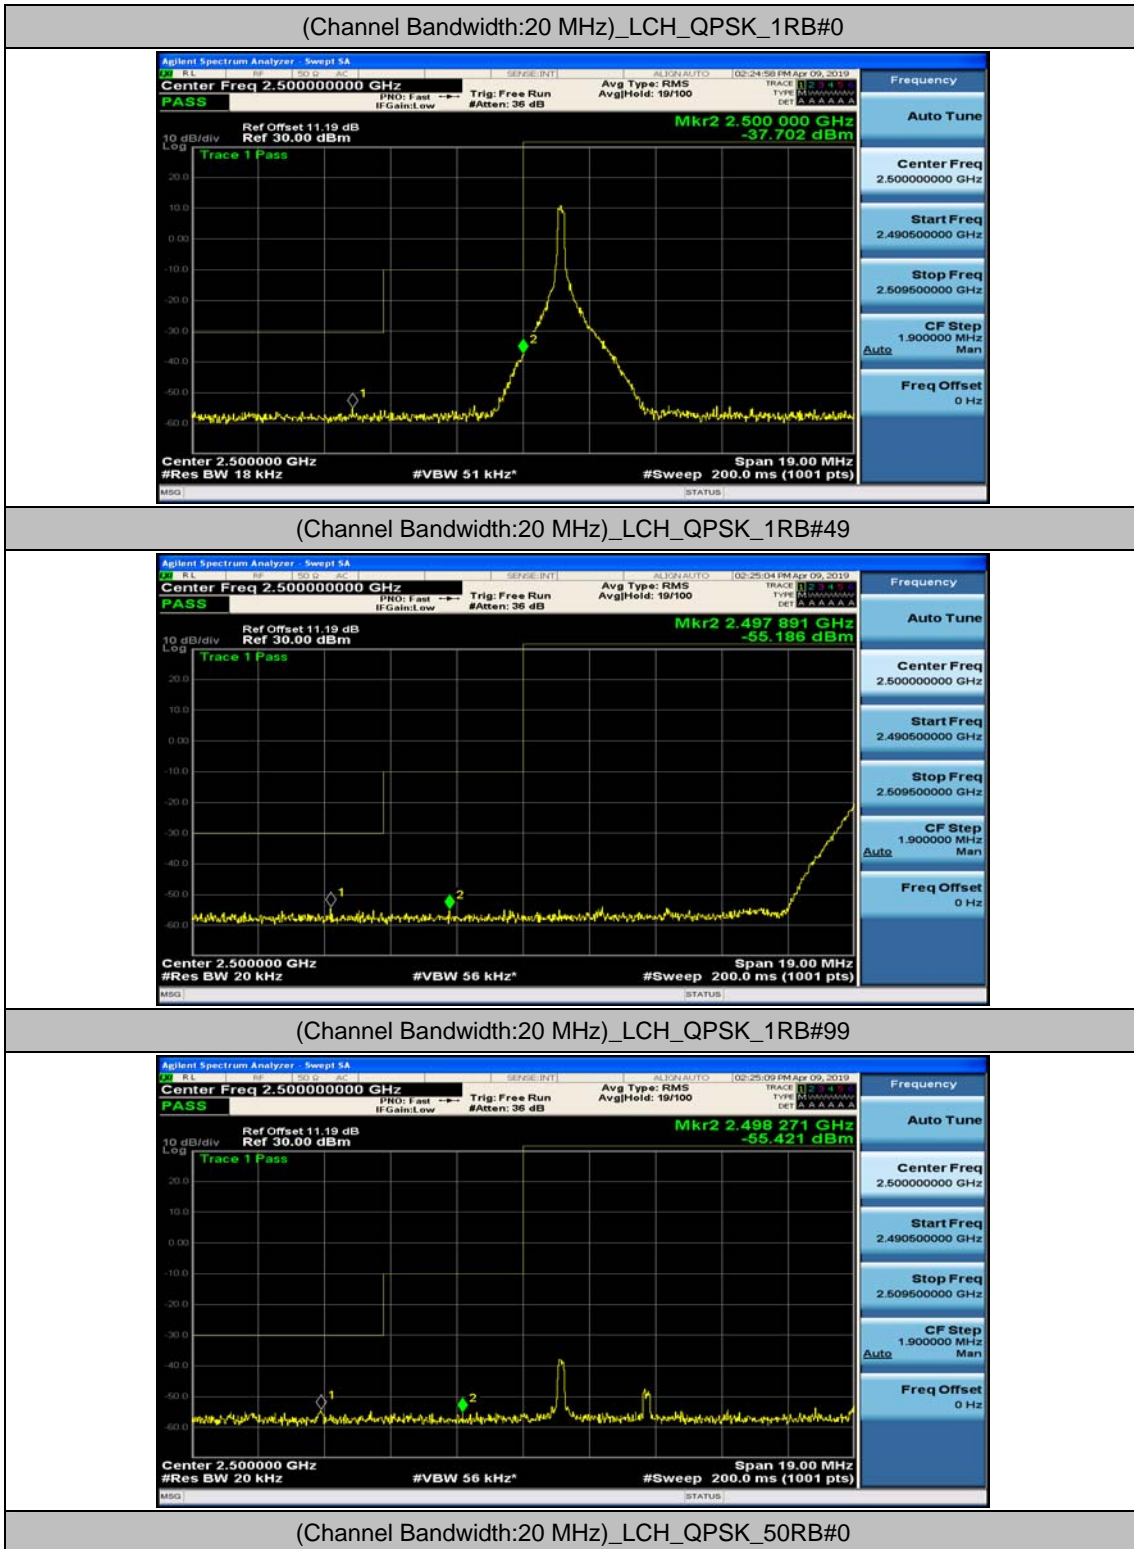

(Channel Bandwidth:15 MHz)_HCH_16QAM_1RB#37

(Channel Bandwidth:15 MHz)_HCH_16QAM_1RB#74

(Channel Bandwidth:15 MHz)_HCH_16QAM_37RB#0

(Channel Bandwidth:15 MHz)_HCH_16QAM_37RB#18

(Channel Bandwidth:15 MHz)_HCH_16QAM_37RB#38

(Channel Bandwidth:15 MHz)_HCH_16QAM_75RB#0

Channel Bandwidth: 20 MHz

(Channel Bandwidth:20 MHz)_LCH_QPSK_50RB#25

(Channel Bandwidth:20 MHz)_LCH_QPSK_50RB#50

(Channel Bandwidth:20 MHz)_LCH_QPSK_100RB#0

(Channel Bandwidth:20 MHz)_HCH_QPSK_1RB#0