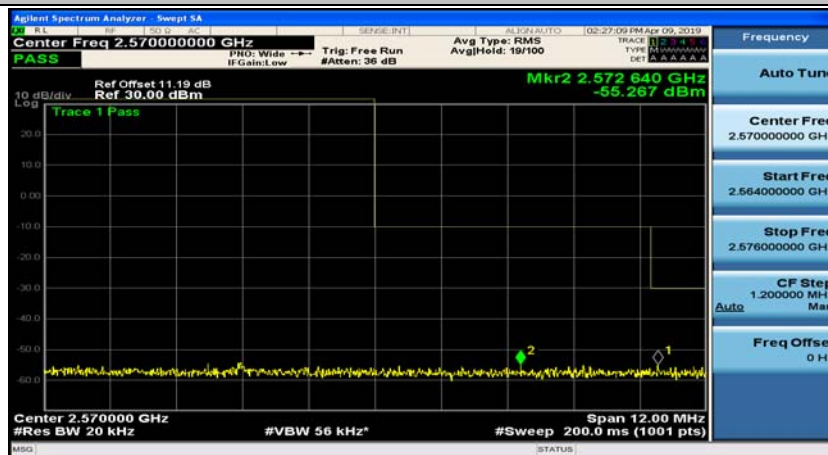

(Channel Bandwidth:20 MHz)_LCH_16QAM_50RB#25

(Channel Bandwidth:20 MHz)_LCH_16QAM_50RB#50

(Channel Bandwidth:20 MHz)_LCH_16QAM_100RB#0

(Channel Bandwidth:20 MHz)_HCH_16QAM_1RB#0

(Channel Bandwidth:20 MHz)_HCH_16QAM_1RB#49