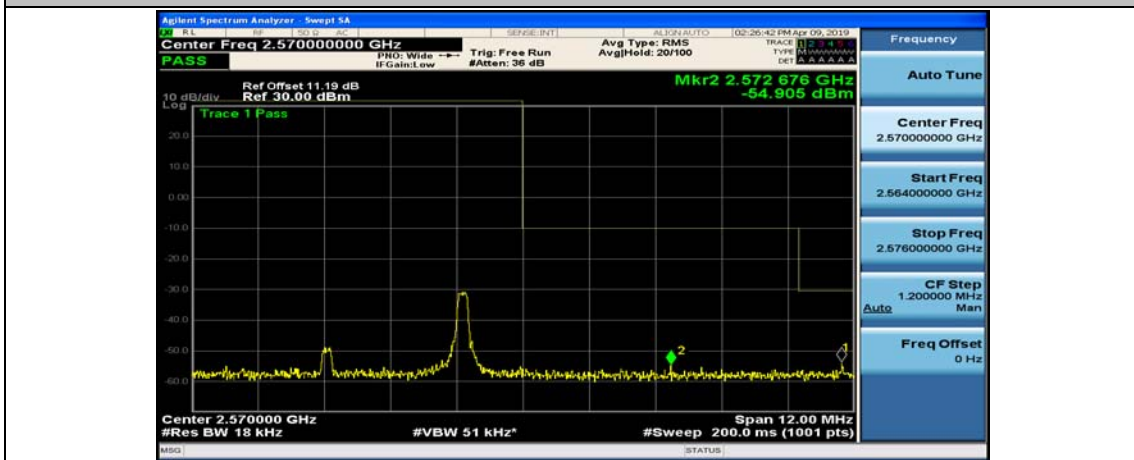

(Channel Bandwidth:15 MHz)_HCH_16QAM_75RB#0

Channel Bandwidth: 20 MHz

(Channel Bandwidth:20 MHz)_LCH_QPSK_50RB#25

(Channel Bandwidth:20 MHz)_LCH_QPSK_50RB#50

(Channel Bandwidth:20 MHz)_LCH_QPSK_100RB#0

(Channel Bandwidth:20 MHz)_HCH_QPSK_1RB#0