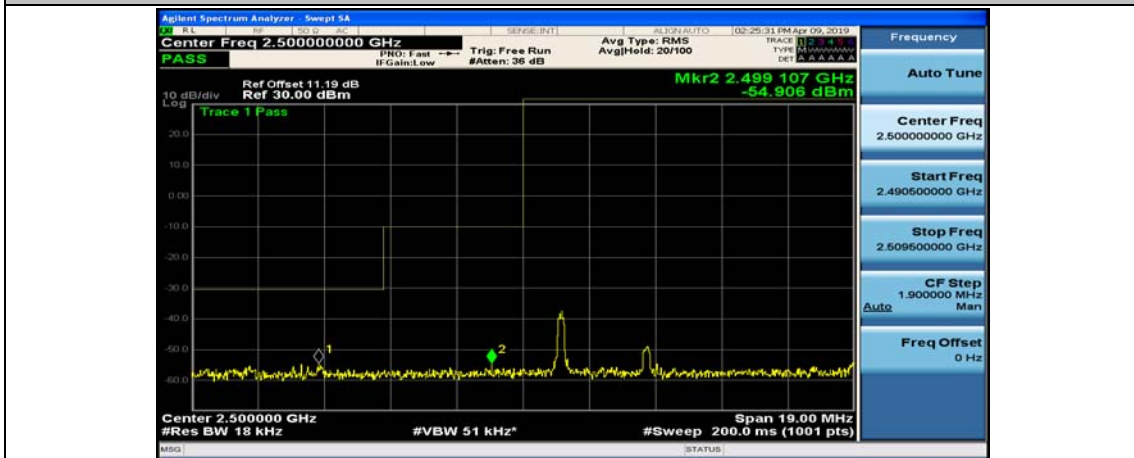

(Channel Bandwidth:20 MHz)_HCH_QPSK_100RB#0

(Channel Bandwidth:20 MHz)_LCH_16QAM_1RB#0

(Channel Bandwidth:20 MHz)_LCH_16QAM_1RB#49

(Channel Bandwidth:20 MHz)_LCH_16QAM_1RB#99

(Channel Bandwidth:20 MHz)_LCH_16QAM_50RB#0