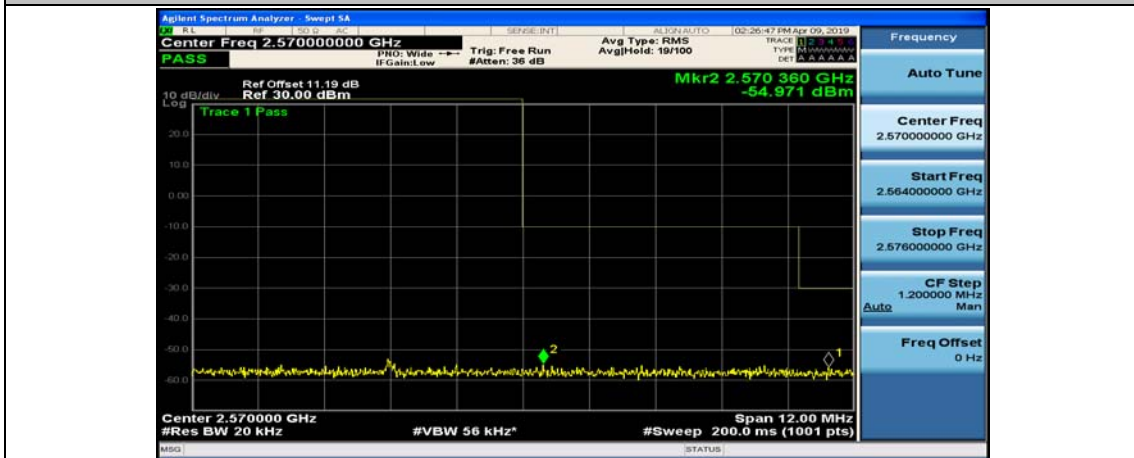

(Channel Bandwidth:20 MHz)_HCH_QPSK_1RB#49