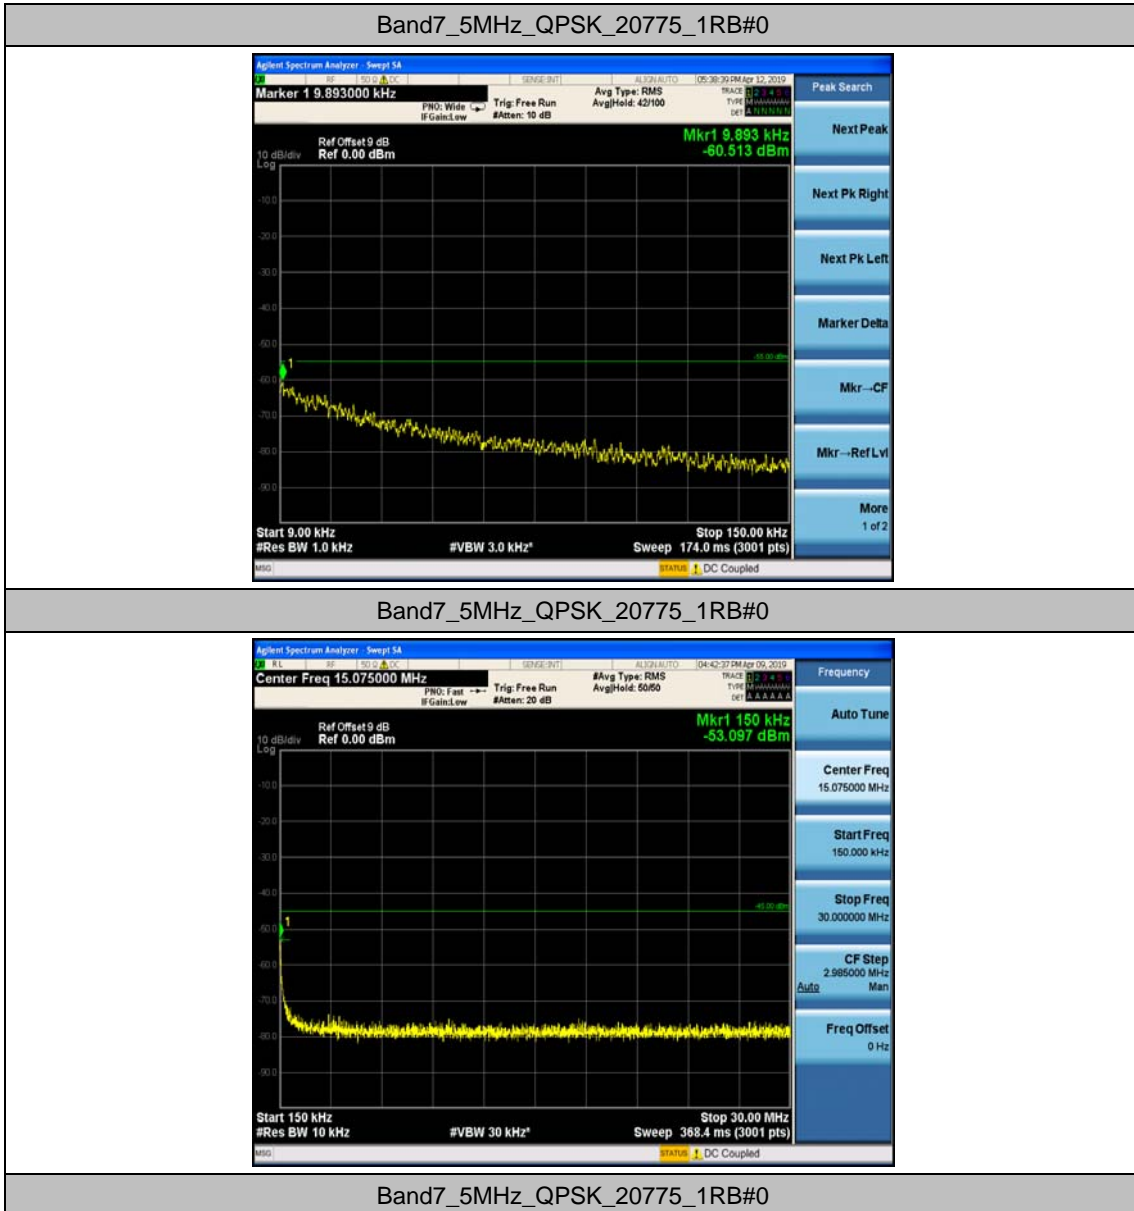

Appendix E: Conducted Spurious Emission

Test Graphs