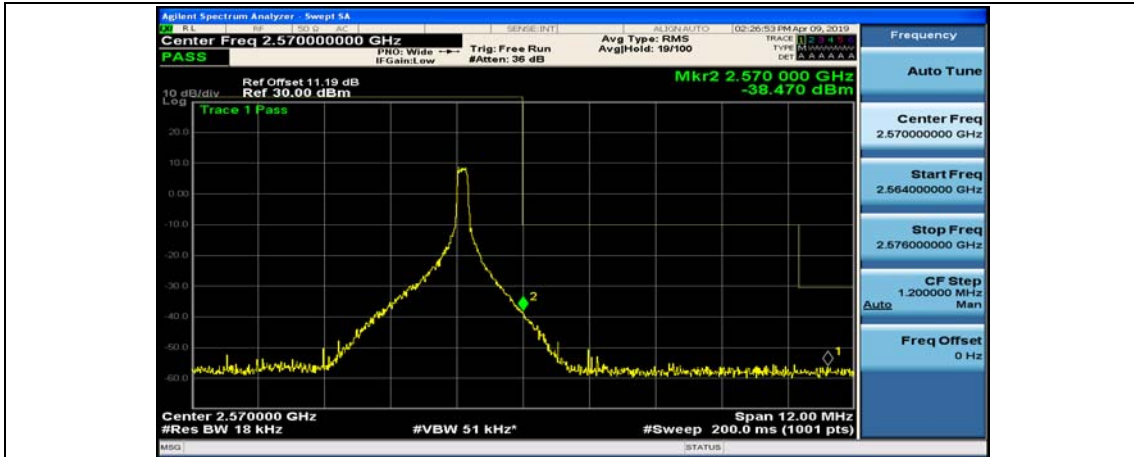

(Channel Bandwidth:20 MHz)_HCH_QPSK_1RB#99