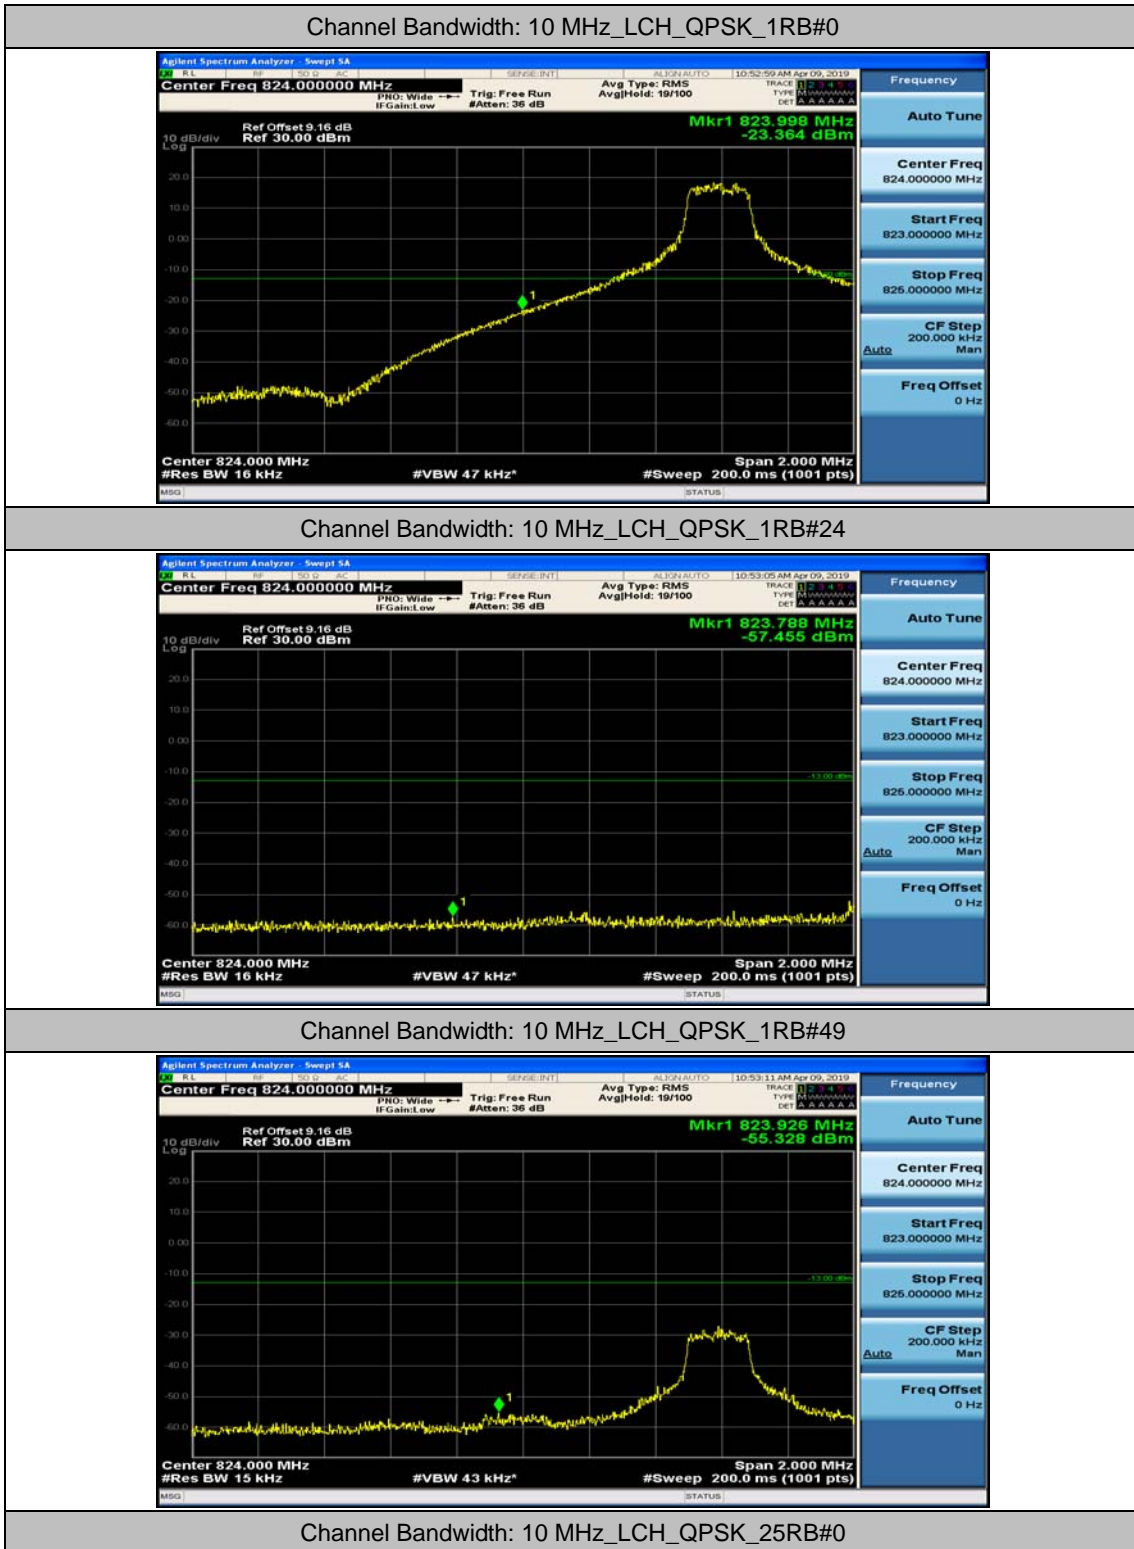

(Channel Bandwidth: 5 MHz)_HCH_16QAM_1RB#12

(Channel Bandwidth: 5 MHz)_HCH_16QAM_1RB#24

(Channel Bandwidth: 5 MHz)_HCH_16QAM_12RB#0

(Channel Bandwidth: 5 MHz)_HCH_16QAM_12RB#6

(Channel Bandwidth: 5 MHz)_HCH_16QAM_12RB#13

(Channel Bandwidth: 5 MHz)_HCH_16QAM_25RB#0

Channel Bandwidth: 10 MHz

Channel Bandwidth: 10 MHz_LCH_QPSK_25RB#12

Channel Bandwidth: 10 MHz_LCH_QPSK_25RB#25

Channel Bandwidth: 10 MHz_LCH_QPSK_50RB#0

Channel Bandwidth: 10 MHz_HCH_QPSK_1RB#0