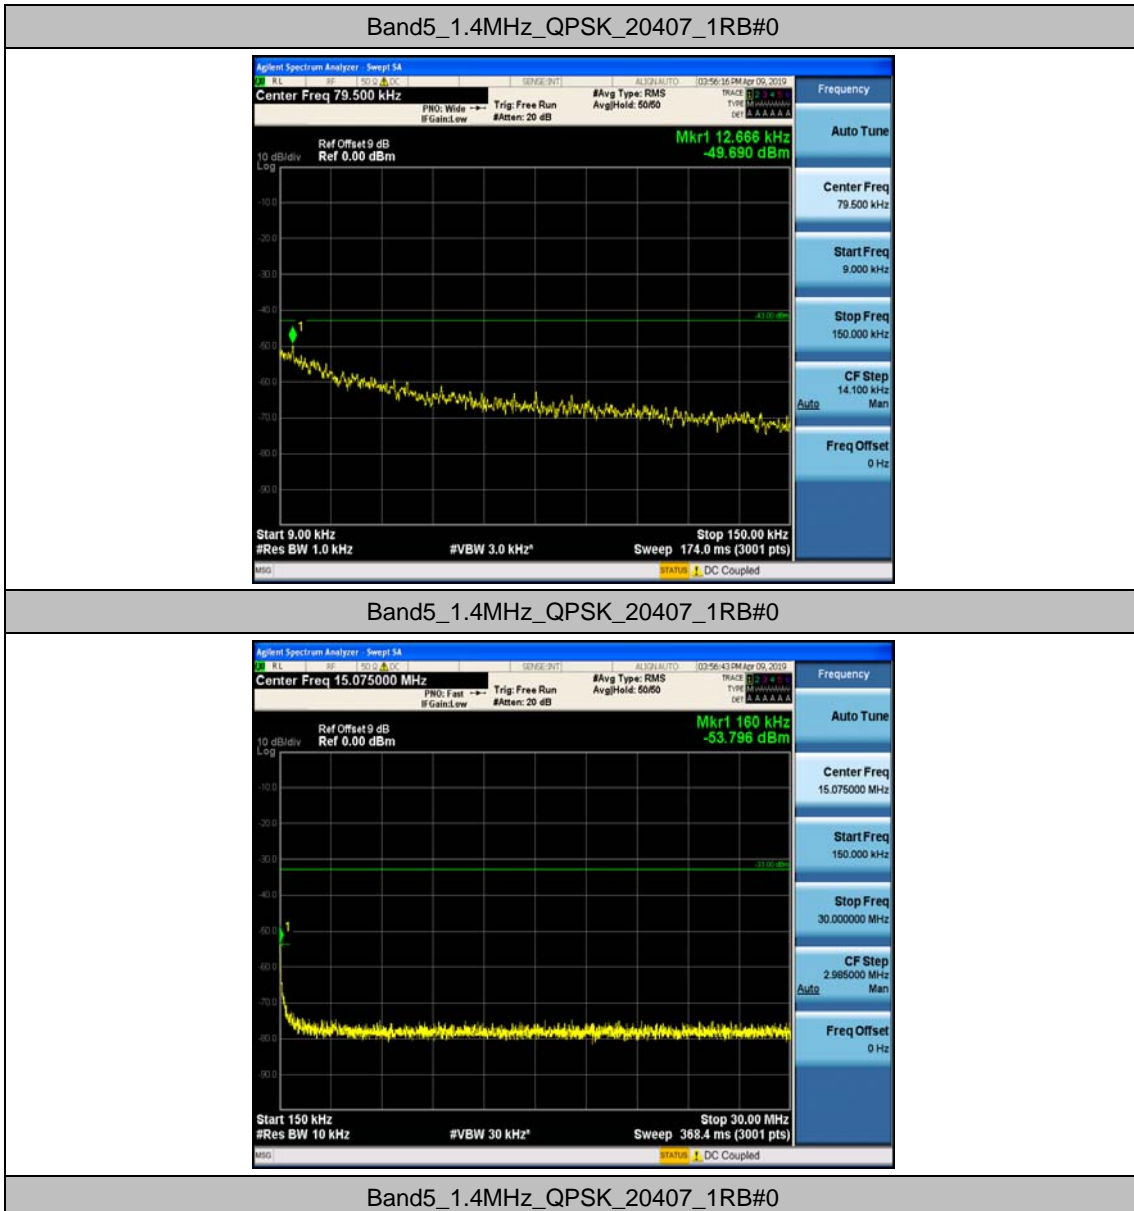

Channel Bandwidth: 10 MHz_HCH_16QAM_25RB#12

Channel Bandwidth: 10 MHz_HCH_16QAM_25RB#25

Channel Bandwidth: 10 MHz_HCH_16QAM_50RB#0

Appendix E: Conducted Spurious Emission

Test Graphs

Band5_1.4MHz_QPSK_20407_1RB#0