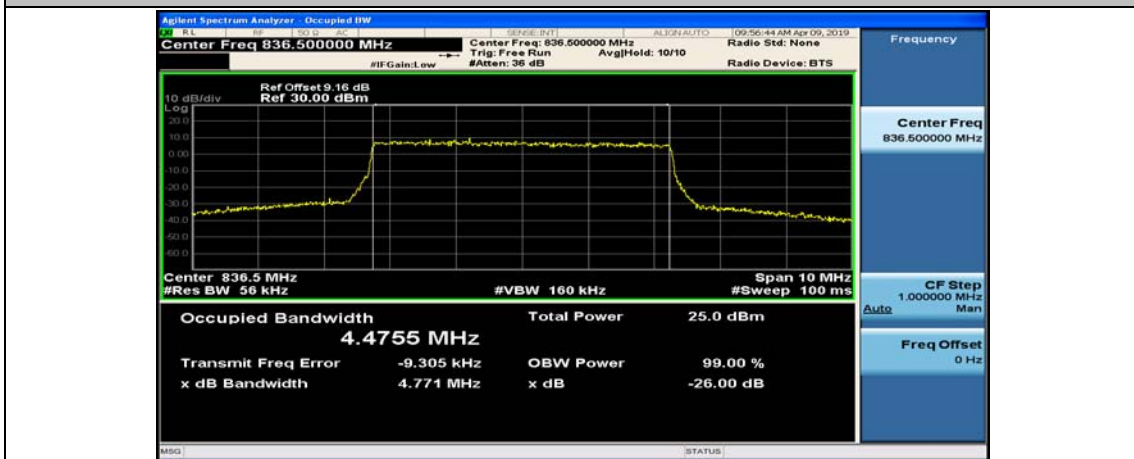

(Channel Bandwidth: 5 MHz)_MCH_16QAM_25RB#0