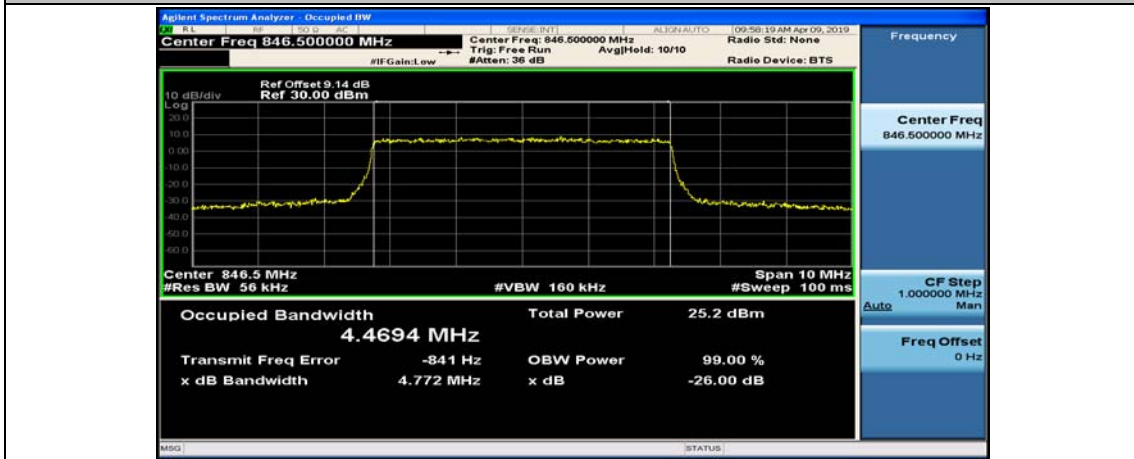

(Channel Bandwidth: 5 MHz)_HCH_16QAM_25RB#0