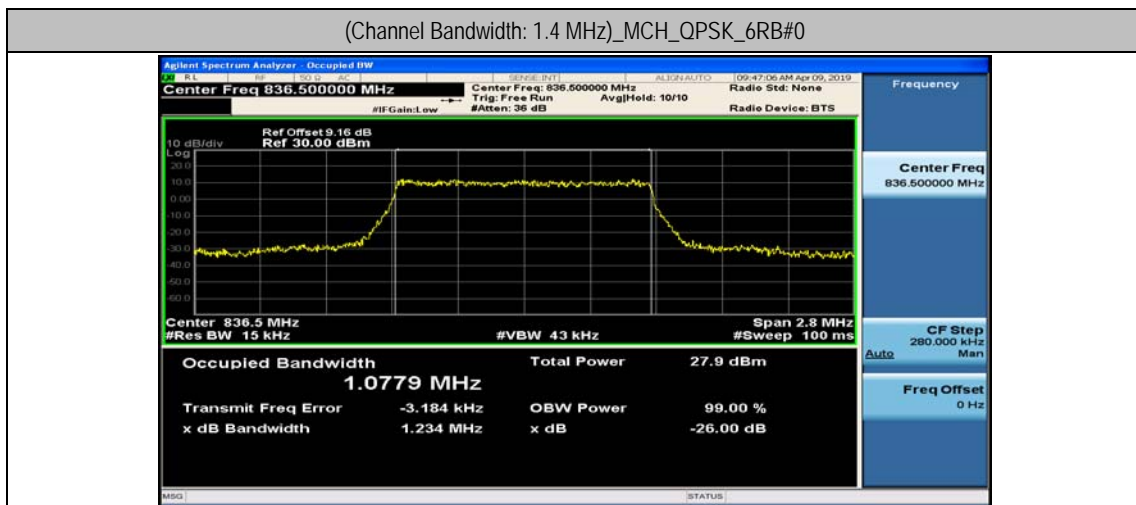

Channel Bandwidth: 10 MHz

Channel Bandwidth: 10 MHz						
Modulation	Channel	RB Configuration		Occupied Bandwidth (MHz)	26dB Bandwidth (MHz)	Verdict
		Size	Offset			
QPSK	LCH	50	0	8.9633	9.393	PASS
	MCH	50	0	8.9046	9.401	PASS
	HCH	50	0	8.9387	9.412	PASS
16QAM	LCH	50	0	8.9590	9.489	PASS
	MCH	50	0	8.9166	9.350	PASS
	HCH	50	0	8.9238	9.389	PASS

Test Graphs

Channel Bandwidth: 1.4 MHz