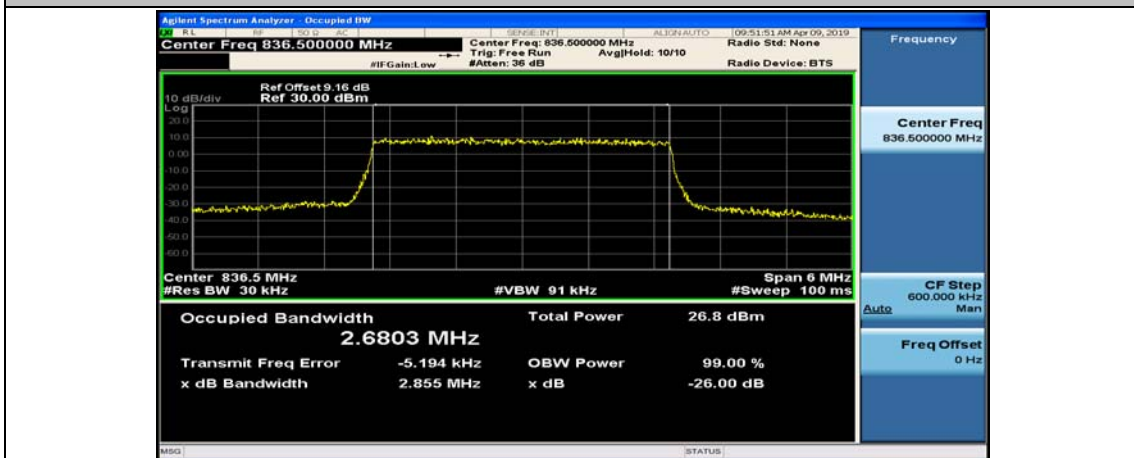

(Channel Bandwidth: 3 MHz)_MCH_QPSK_15RB#0