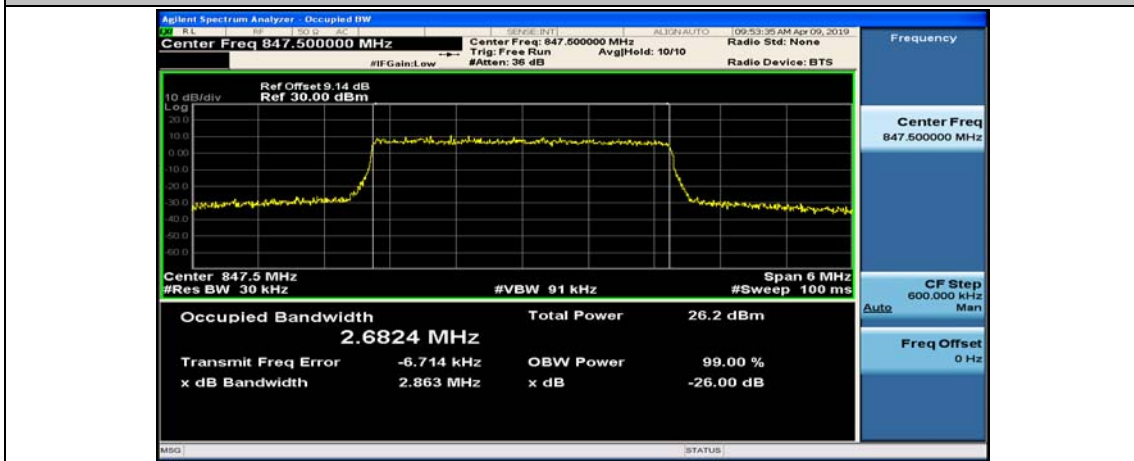

(Channel Bandwidth: 3 MHz)_HCH_16QAM_15RB#0