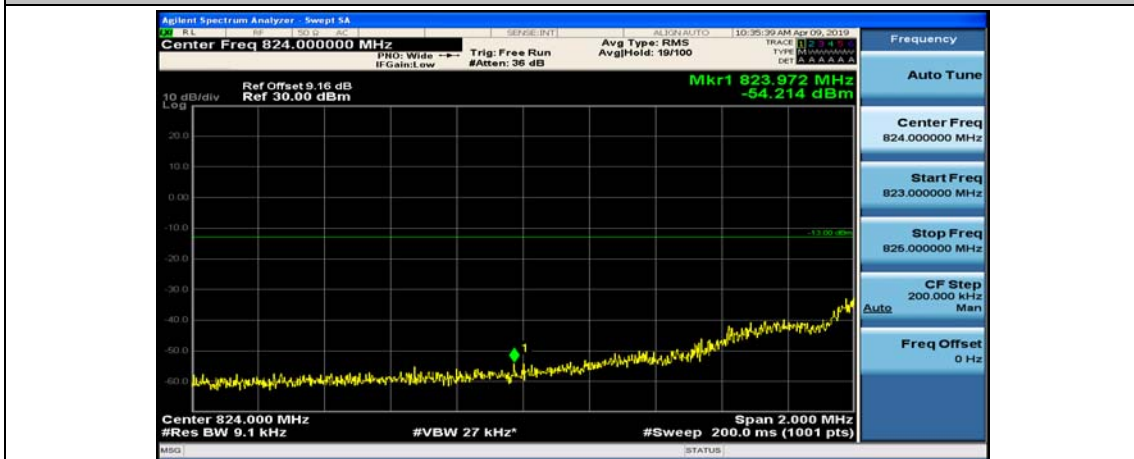

(Channel Bandwidth: 1.4 MHz)_HCH_16QAM_3RB#3

(Channel Bandwidth: 1.4 MHz)_HCH_16QAM_6RB#0

Channel Bandwidth: 3 MHz

(Channel Bandwidth: 3 MHz)_LCH_QPSK_1RB#0

(Channel Bandwidth: 3 MHz)_LCH_QPSK_1RB#7

(Channel Bandwidth: 3 MHz)_LCH_QPSK_1RB#14