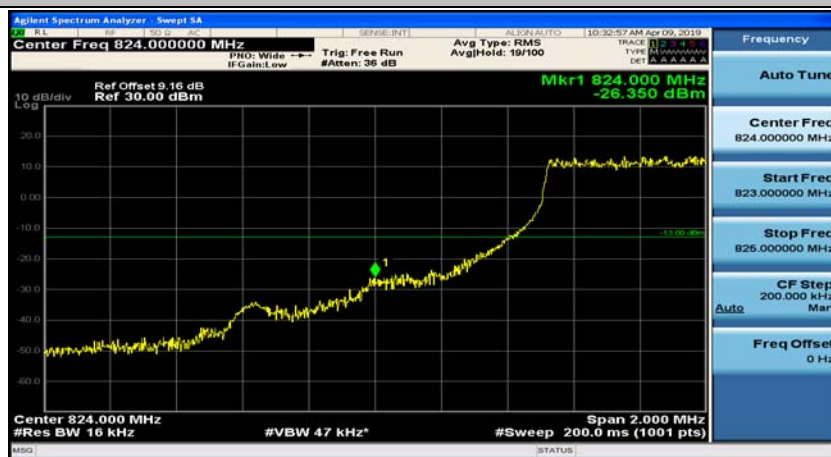

(Channel Bandwidth: 1.4 MHz)_LCH_QPSK_1RB#3

(Channel Bandwidth: 1.4 MHz)_LCH_QPSK_1RB#5

(Channel Bandwidth: 1.4 MHz)_LCH_QPSK_3RB#0

(Channel Bandwidth: 1.4 MHz)_LCH_QPSK_3RB#2

(Channel Bandwidth: 1.4 MHz)_LCH_QPSK_3RB#3