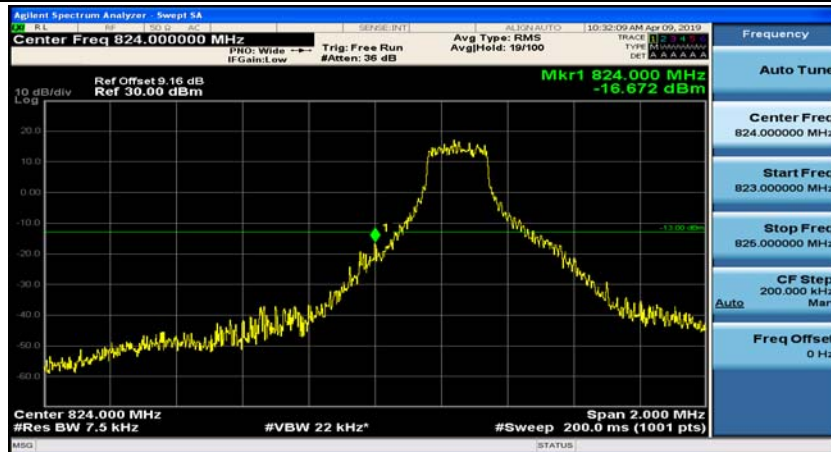

Channel Bandwidth: 10 MHz_LCH_16QAM_50RB#0

Channel Bandwidth: 10 MHz_MCH_16QAM_50RB#0

Channel Bandwidth: 10 MHz_HCH_16QAM_50RB#0

Appendix D: Band Edge

Test Graphs

Channel Bandwidth: 1.4 MHz

(Channel Bandwidth: 1.4 MHz)_LCH_QPSK_1RB#0