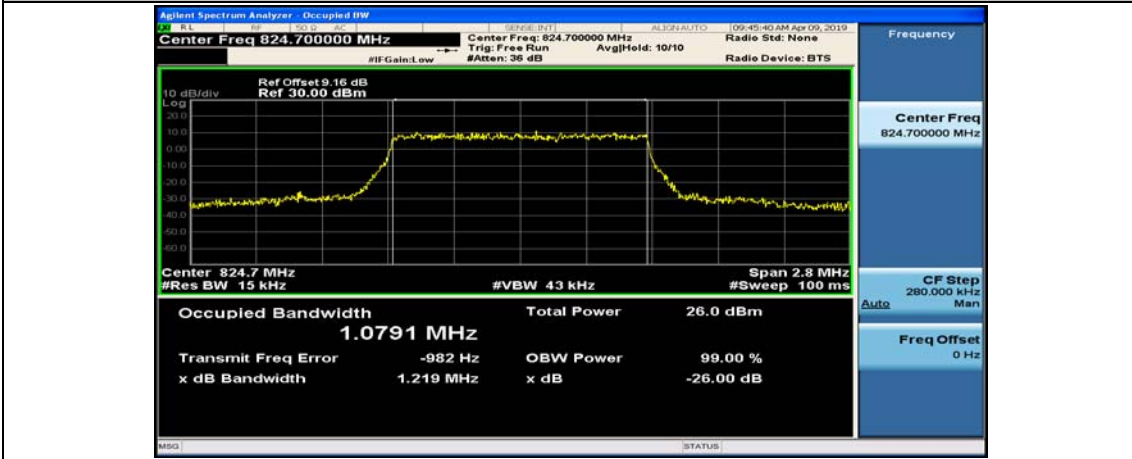

Test Graphs

Channel Bandwidth: 1.4 MHz

(Channel Bandwidth: 1.4 MHz)_HCH_QPSK_6RB#0

(Channel Bandwidth: 1.4 MHz)_LCH_16QAM_6RB#0

(Channel Bandwidth: 1.4 MHz)_MCH_16QAM_6RB#0

(Channel Bandwidth: 1.4 MHz)_HCH_16QAM_6RB#0