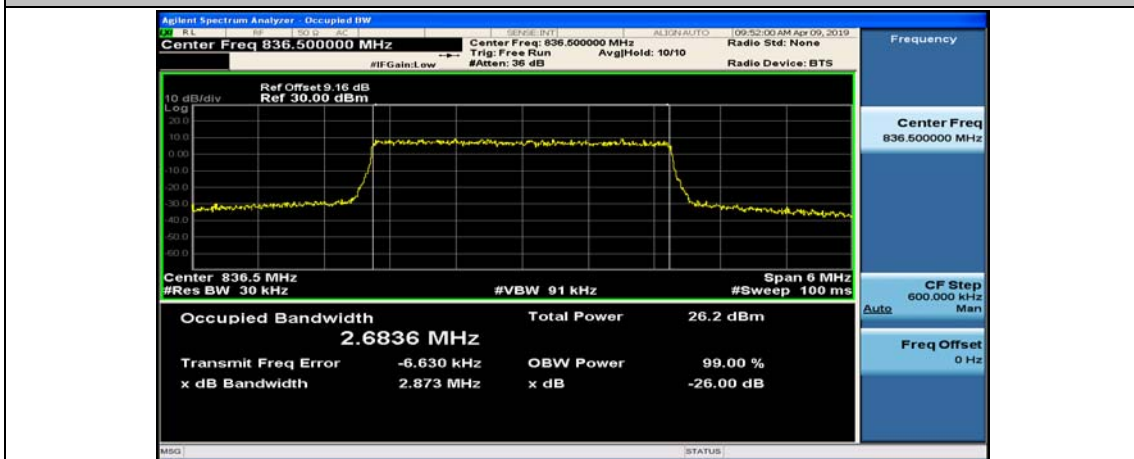

Channel Bandwidth: 3 MHz

(Channel Bandwidth: 3 MHz)_LCH_QPSK_15RB#0

(Channel Bandwidth: 3 MHz)_MCH_QPSK_15RB#0

(Channel Bandwidth: 3 MHz)_HCH_QPSK_15RB#0

(Channel Bandwidth: 3 MHz)_LCH_16QAM_15RB#0

(Channel Bandwidth: 3 MHz)_MCH_16QAM_15RB#0