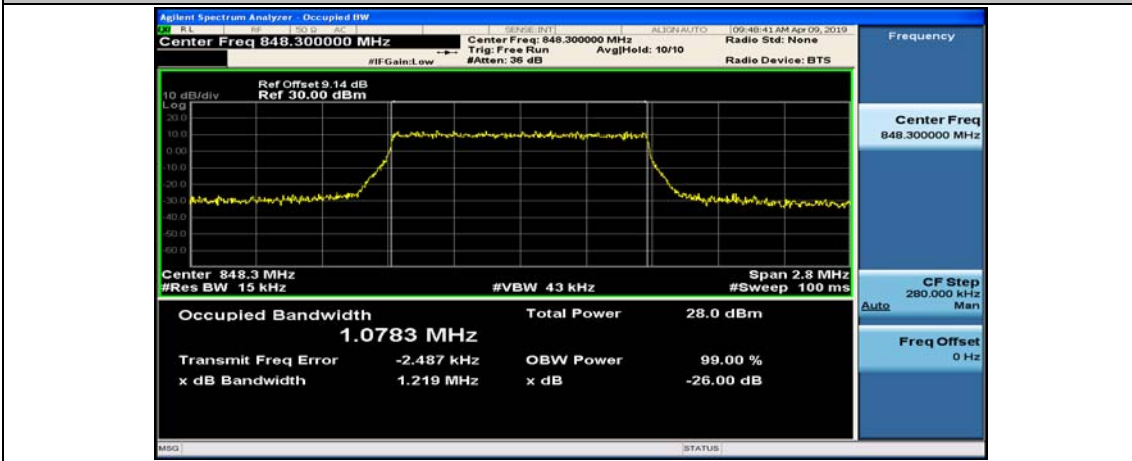

(Channel Bandwidth: 1.4 MHz)_HCH_QPSK_6RB#0