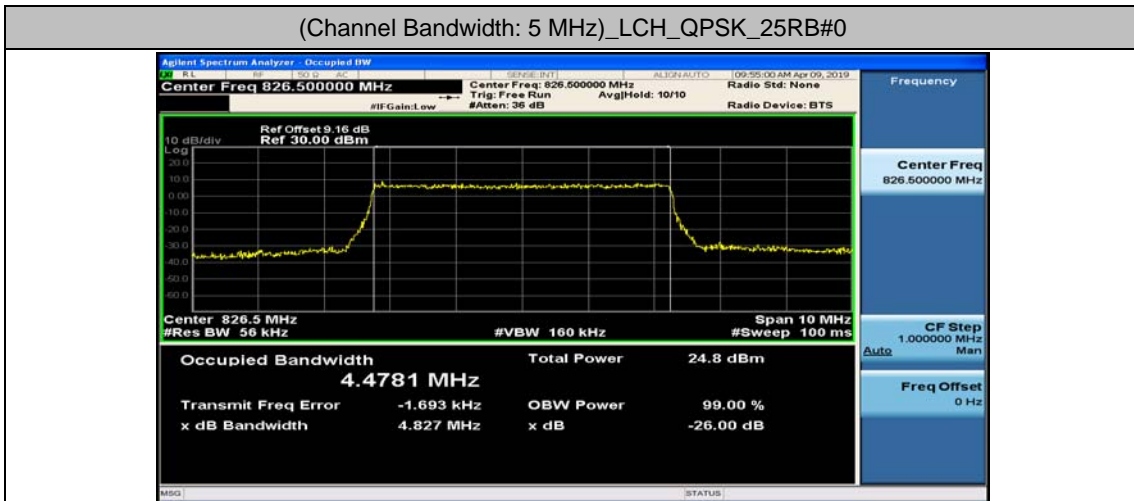

Channel Bandwidth: 5 MHz

(Channel Bandwidth: 5 MHz)_LCH_QPSK_25RB#0