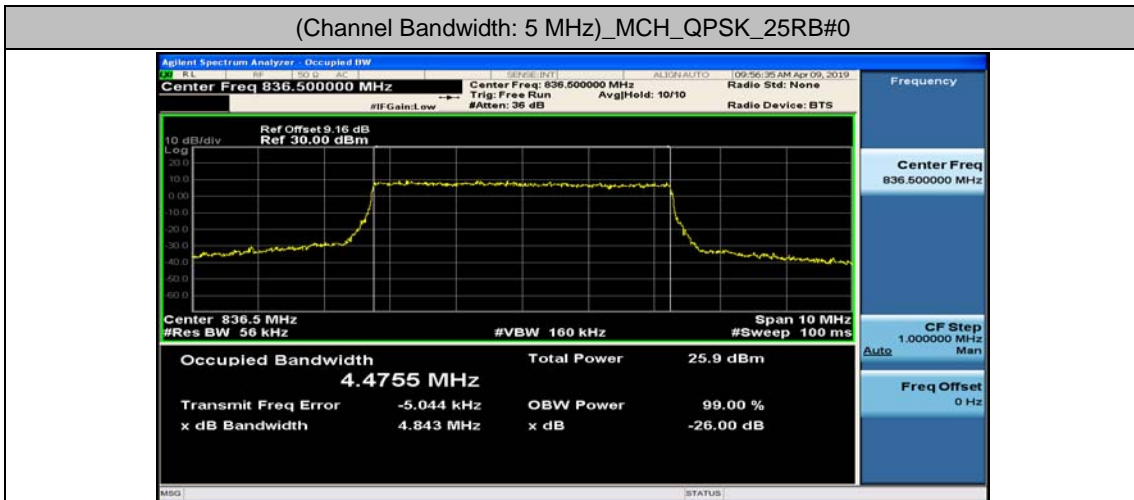

(Channel Bandwidth: 3 MHz)_HCH_16QAM_15RB#0

Channel Bandwidth: 5 MHz

(Channel Bandwidth: 5 MHz)_LCH_QPSK_25RB#0

(Channel Bandwidth: 5 MHz)_MCH_QPSK_25RB#0

(Channel Bandwidth: 5 MHz)_HCH_QPSK_25RB#0

(Channel Bandwidth: 5 MHz)_LCH_16QAM_25RB#0