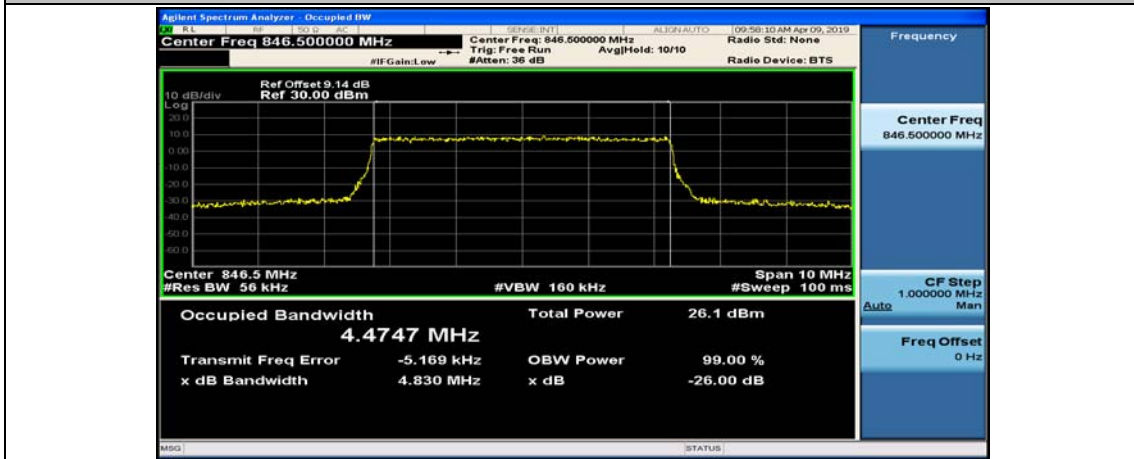

(Channel Bandwidth: 3 MHz)_HCH_16QAM_15RB#0

Channel Bandwidth: 5 MHz

(Channel Bandwidth: 5 MHz)_LCH_QPSK_25RB#0

(Channel Bandwidth: 5 MHz)_MCH_QPSK_25RB#0

(Channel Bandwidth: 5 MHz)_HCH_QPSK_25RB#0

(Channel Bandwidth: 5 MHz)_LCH_16QAM_25RB#0