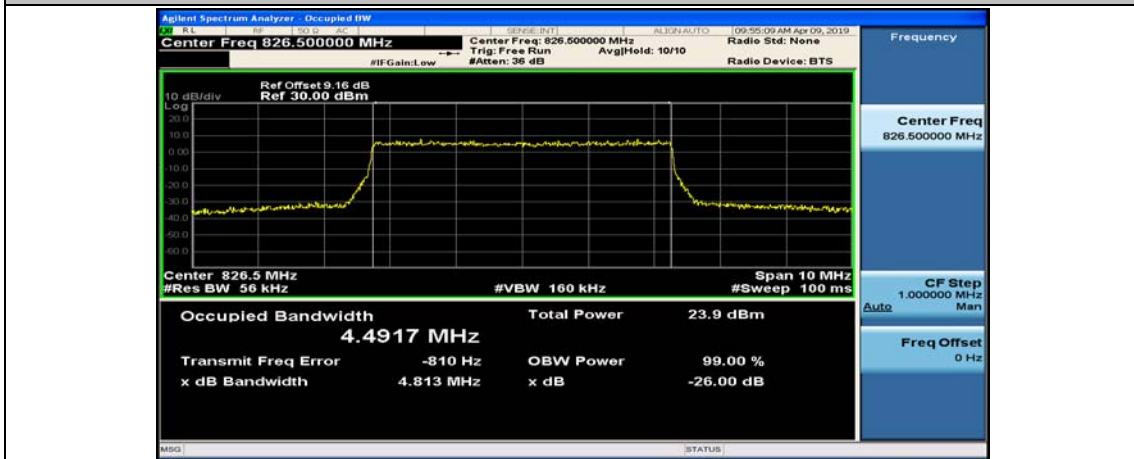

(Channel Bandwidth: 3 MHz)_HCH_16QAM_15RB#0

Channel Bandwidth: 5 MHz

(Channel Bandwidth: 5 MHz)_LCH_QPSK_25RB#0

(Channel Bandwidth: 5 MHz)_MCH_QPSK_25RB#0

(Channel Bandwidth: 5 MHz)_HCH_QPSK_25RB#0

(Channel Bandwidth: 5 MHz)_LCH_16QAM_25RB#0