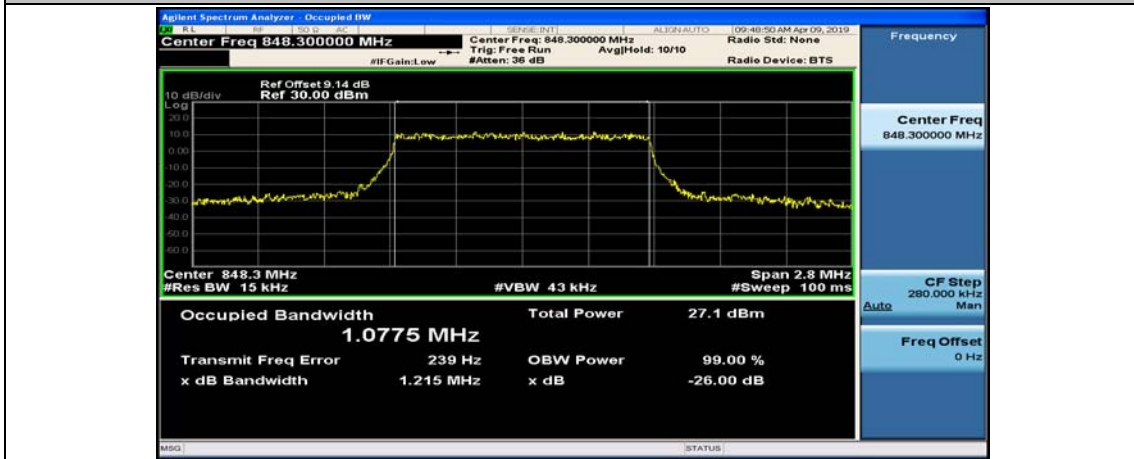

Test Graphs

Channel Bandwidth: 1.4 MHz

(Channel Bandwidth: 1.4 MHz)_HCH_QPSK_6RB#0

(Channel Bandwidth: 1.4 MHz)_LCH_16QAM_6RB#0

(Channel Bandwidth: 1.4 MHz)_MCH_16QAM_6RB#0

(Channel Bandwidth: 1.4 MHz)_HCH_16QAM_6RB#0