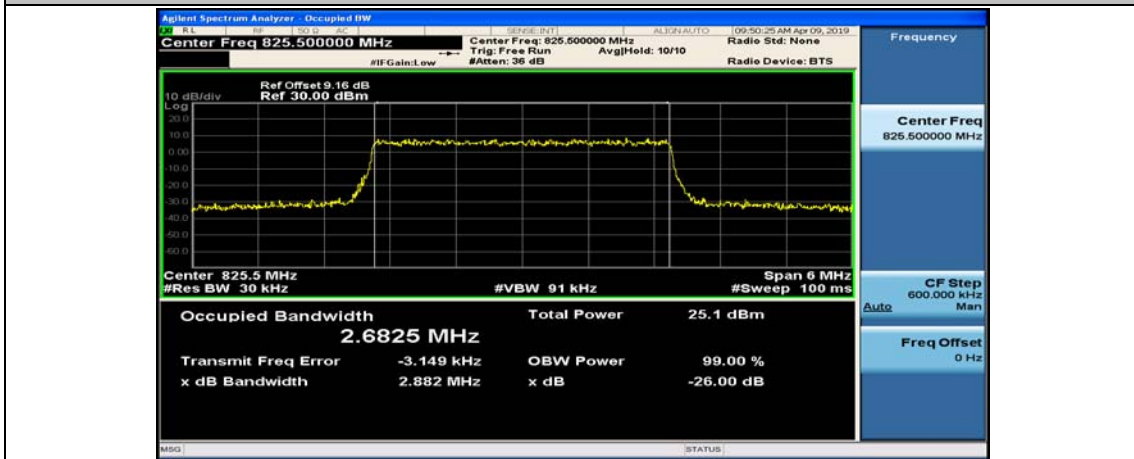

Channel Bandwidth: 3 MHz

(Channel Bandwidth: 3 MHz)_LCH_QPSK_15RB#0

(Channel Bandwidth: 3 MHz)_MCH_QPSK_15RB#0

(Channel Bandwidth: 3 MHz)_HCH_QPSK_15RB#0

(Channel Bandwidth: 3 MHz)_LCH_16QAM_15RB#0

(Channel Bandwidth: 3 MHz)_MCH_16QAM_15RB#0