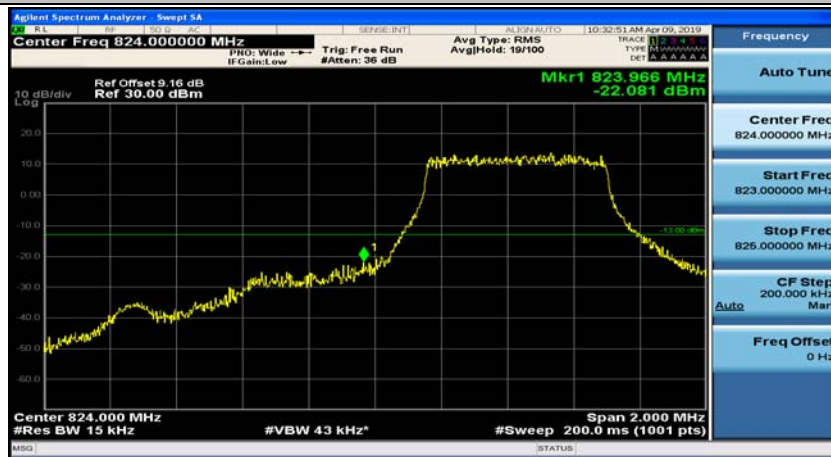

(Channel Bandwidth: 1.4 MHz)_LCH_QPSK_3RB#0