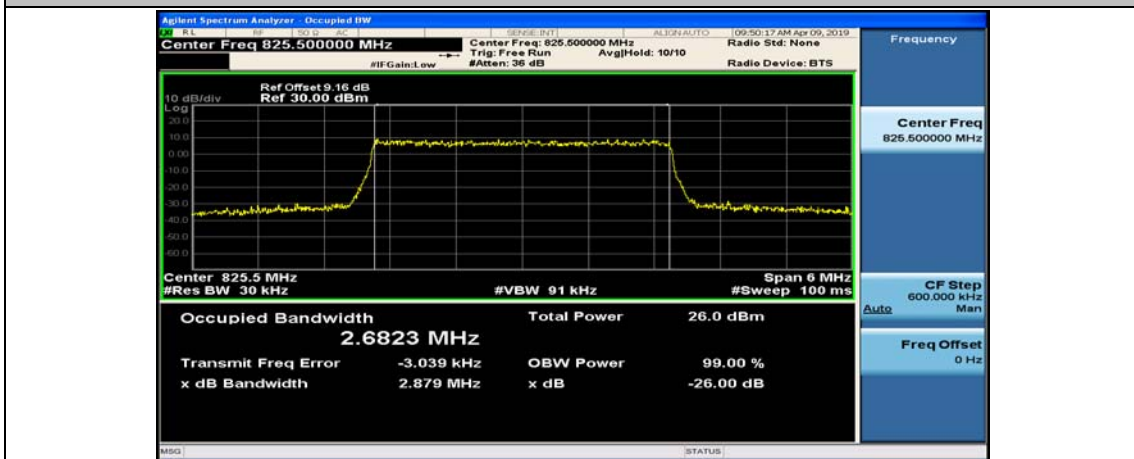

Channel Bandwidth: 3 MHz

(Channel Bandwidth: 3 MHz)_LCH_QPSK_15RB#0