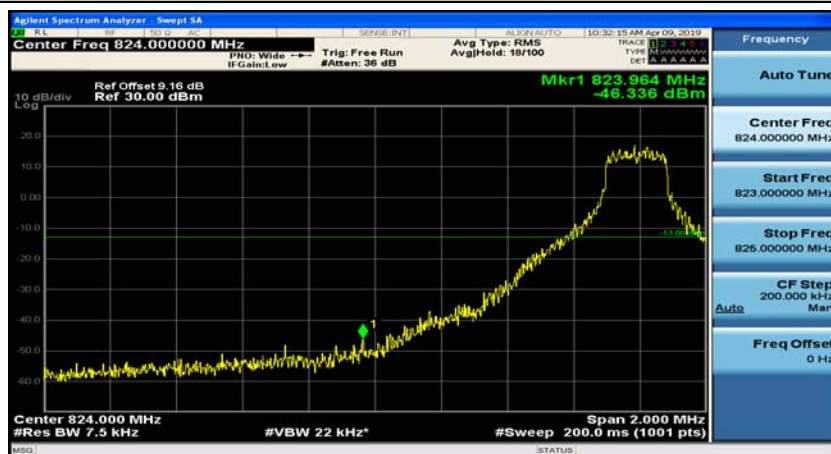

(Channel Bandwidth: 1.4 MHz)_LCH_QPSK_1RB#3