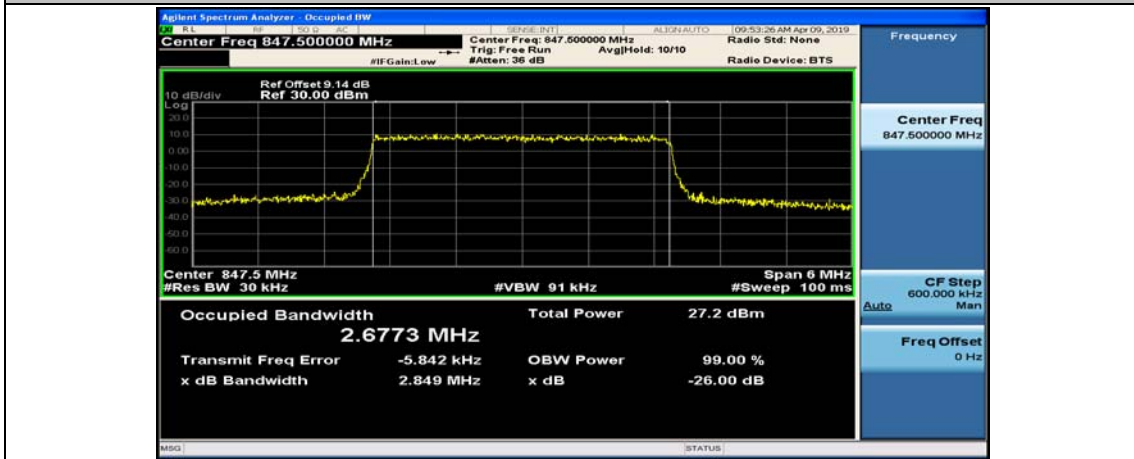

Channel Bandwidth: 3 MHz

(Channel Bandwidth: 3 MHz)_LCH_QPSK_15RB#0

(Channel Bandwidth: 3 MHz)_MCH_QPSK_15RB#0

(Channel Bandwidth: 3 MHz)_HCH_QPSK_15RB#0

(Channel Bandwidth: 3 MHz)_LCH_16QAM_15RB#0

(Channel Bandwidth: 3 MHz)_MCH_16QAM_15RB#0