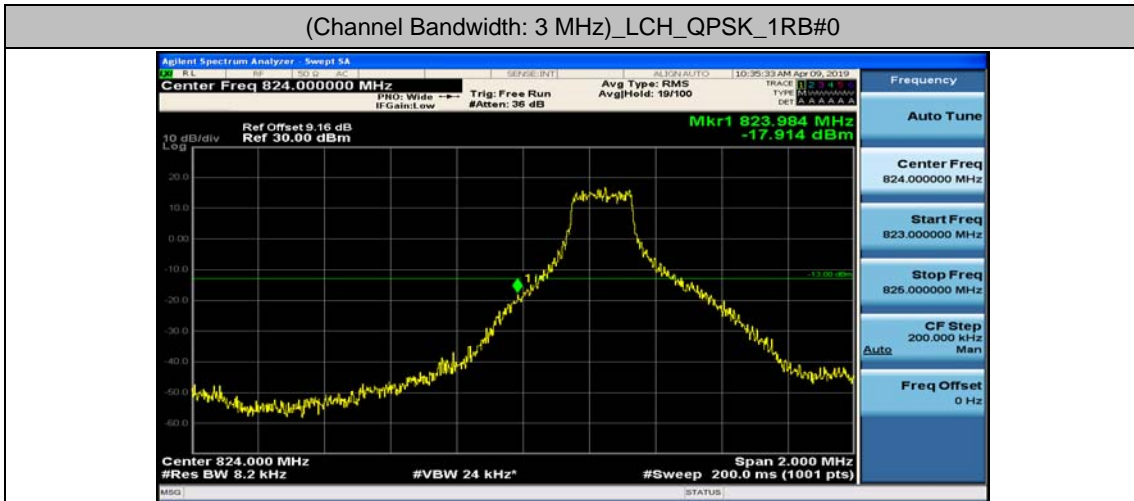

(Channel Bandwidth: 1.4 MHz)_HCH_16QAM_3RB#3

(Channel Bandwidth: 1.4 MHz)_HCH_16QAM_6RB#0

Channel Bandwidth: 3 MHz

(Channel Bandwidth: 3 MHz)_LCH_QPSK_1RB#0

(Channel Bandwidth: 3 MHz)_LCH_QPSK_1RB#7

(Channel Bandwidth: 3 MHz)_LCH_QPSK_1RB#14