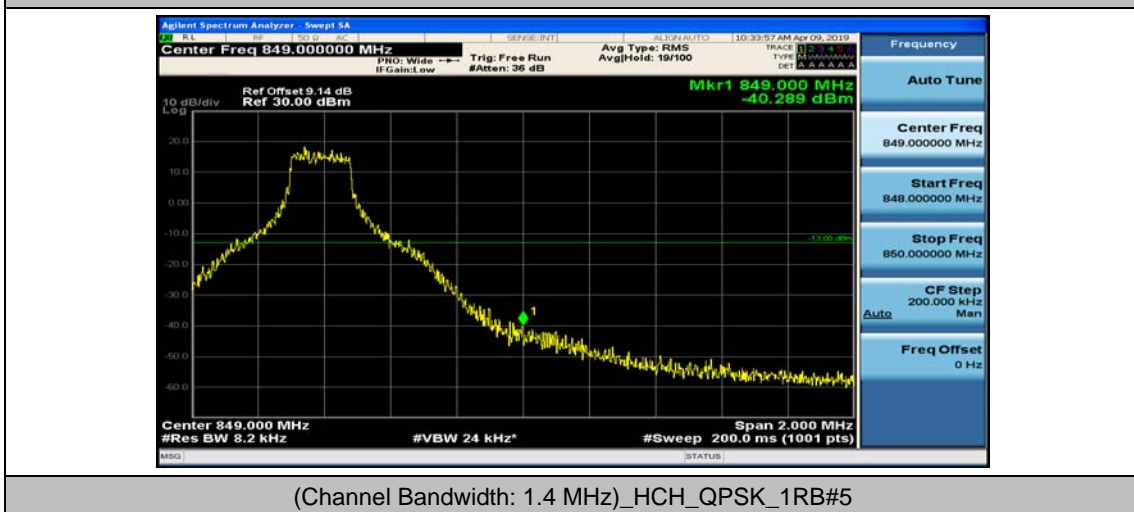

(Channel Bandwidth: 1.4 MHz)_HCH_QPSK_1RB#3

(Channel Bandwidth: 1.4 MHz)_HCH_QPSK_1RB#5