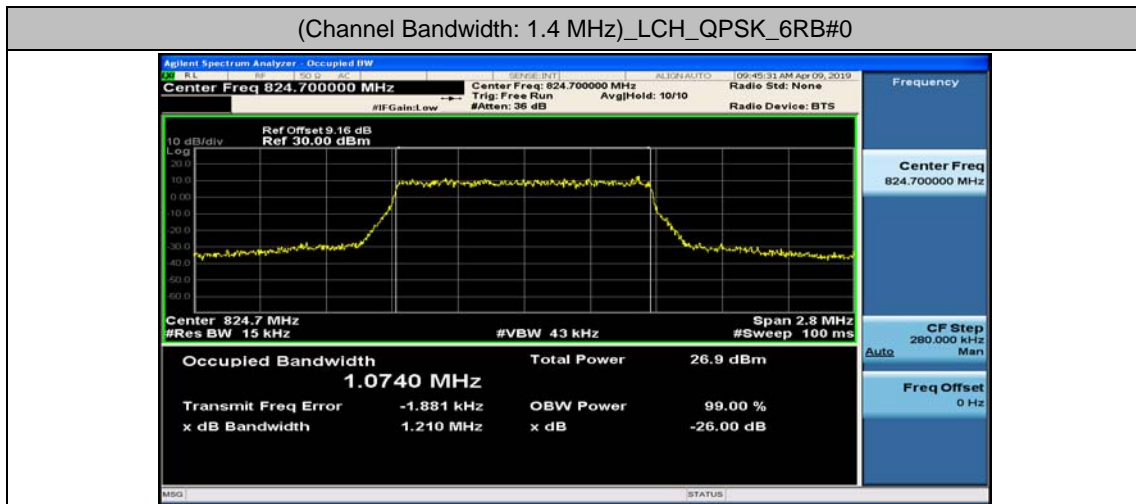

Channel Bandwidth: 10 MHz

Channel Bandwidth: 10 MHz						
Modulation	Channel	RB Configuration		Occupied Bandwidth (MHz)	26dB Bandwidth (MHz)	Verdict
		Size	Offset			
QPSK	LCH	50	0	8.9633	9.393	PASS
	MCH	50	0	8.9046	9.401	PASS
	HCH	50	0	8.9387	9.412	PASS
16QAM	LCH	50	0	8.9590	9.489	PASS
	MCH	50	0	8.9166	9.350	PASS
	HCH	50	0	8.9238	9.389	PASS

Test Graphs

Channel Bandwidth: 1.4 MHz