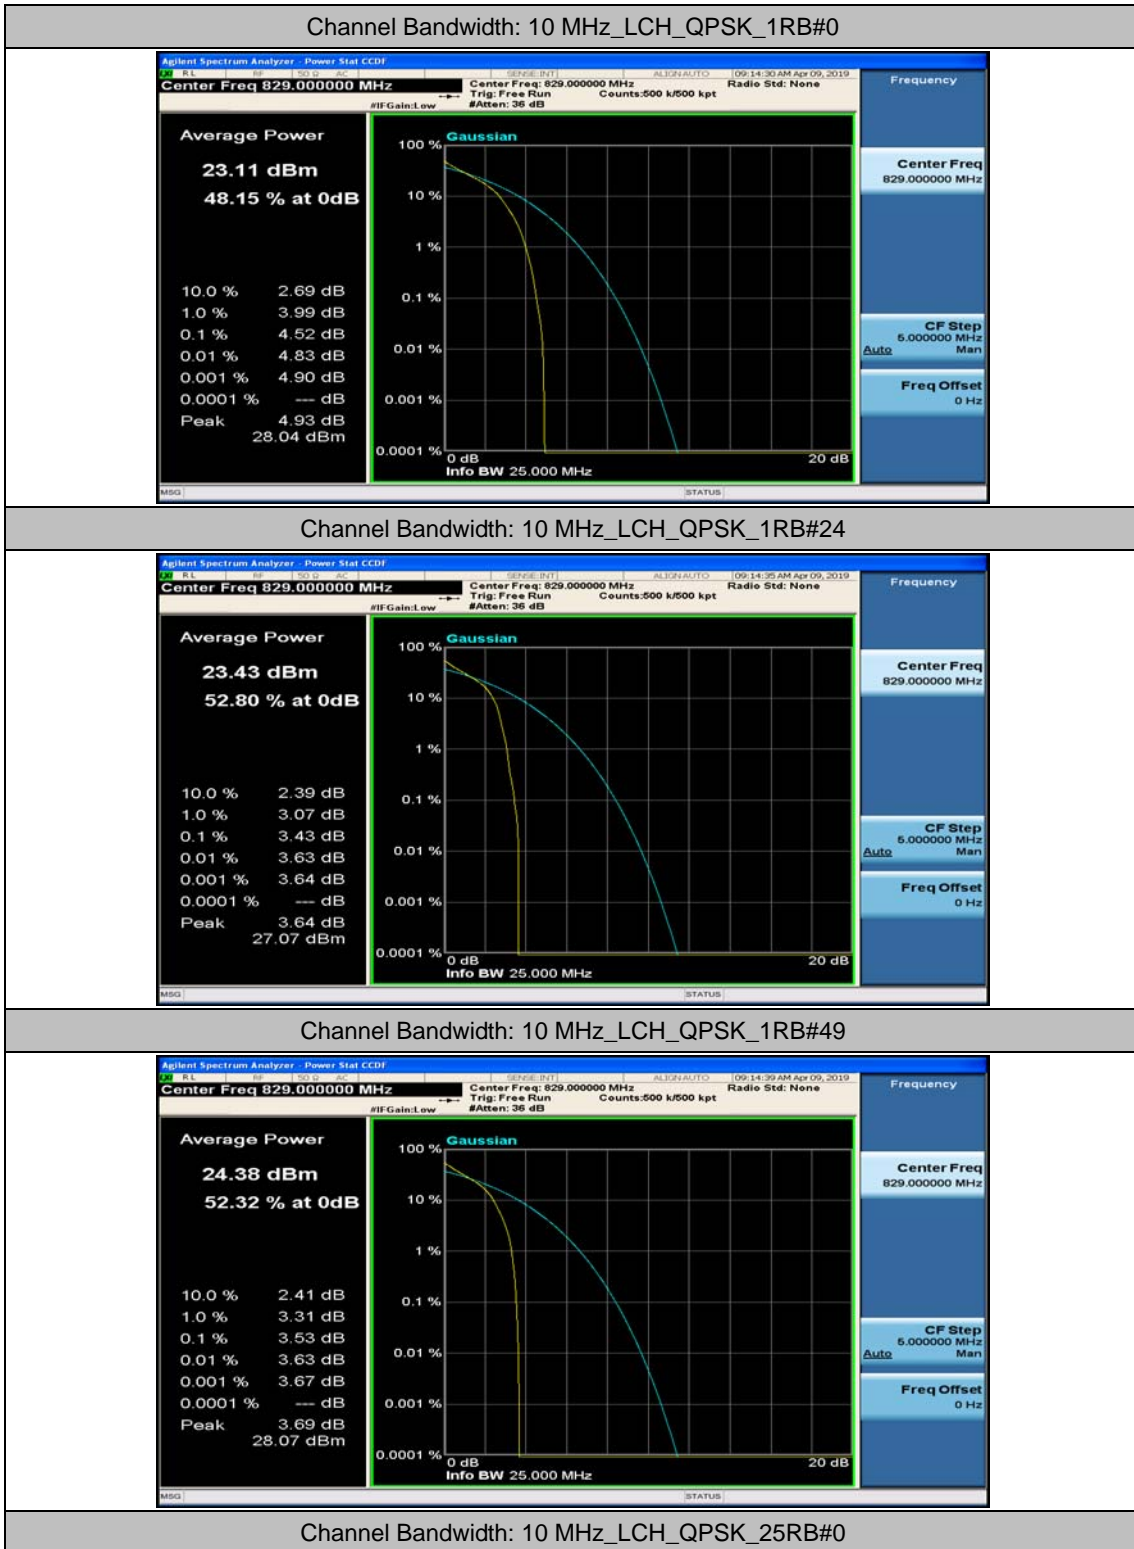

(Channel Bandwidth: 5 MHz)_HCH_16QAM_1RB#24

(Channel Bandwidth: 5 MHz)_HCH_16QAM_12RB#0

(Channel Bandwidth: 5 MHz)_HCH_16QAM_12RB#6

(Channel Bandwidth: 5 MHz)_HCH_16QAM_12RB#13

(Channel Bandwidth: 5 MHz)_HCH_16QAM_25RB#0

Channel Bandwidth: 10 MHz

Channel Bandwidth: 10 MHz_MCH_QPSK_1RB#0

Channel Bandwidth: 10 MHz_MCH_QPSK_1RB#24

Channel Bandwidth: 10 MHz_MCH_QPSK_1RB#49

Channel Bandwidth: 10 MHz_MCH_QPSK_25RB#0

Channel Bandwidth: 10 MHz_MCH_QPSK_25RB#12