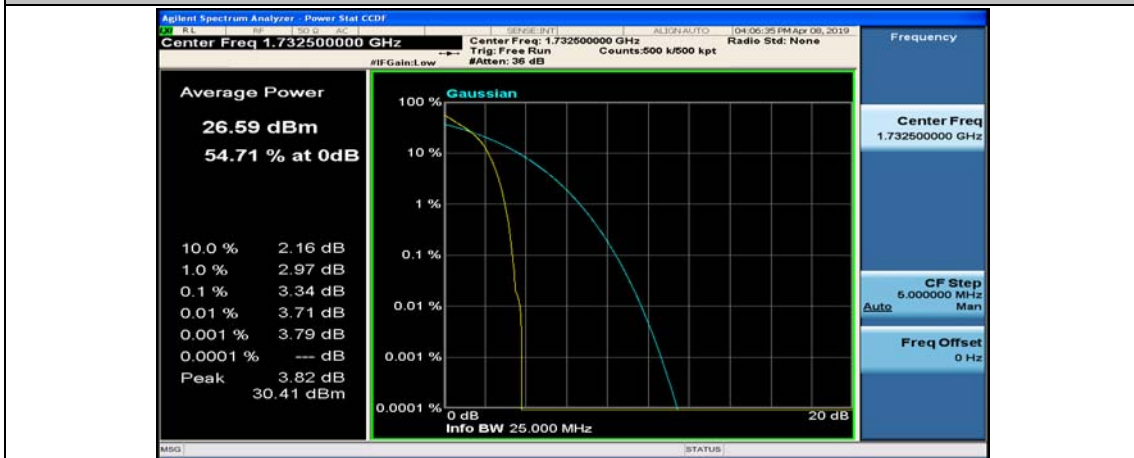

(Channel Bandwidth:15 MHz)_MCH_QPSK_1RB#37