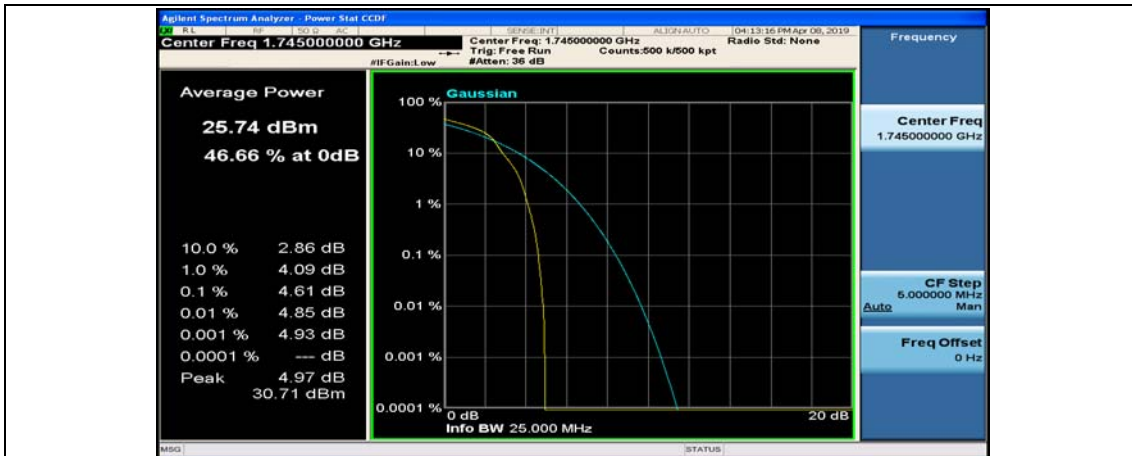

(Channel Bandwidth:20 MHz)_HCH_16QAM_1RB#49