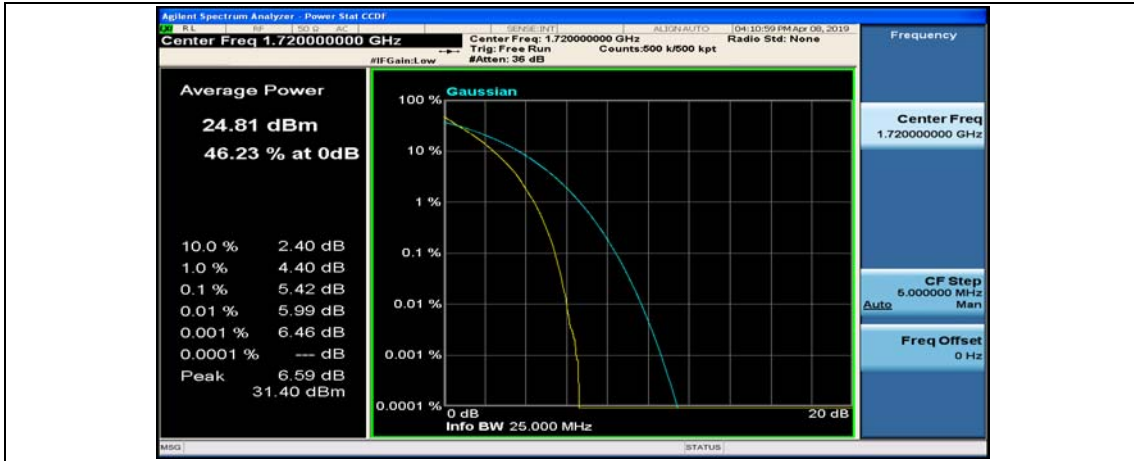

(Channel Bandwidth:20 MHz)_LCH_QPSK_100RB#0