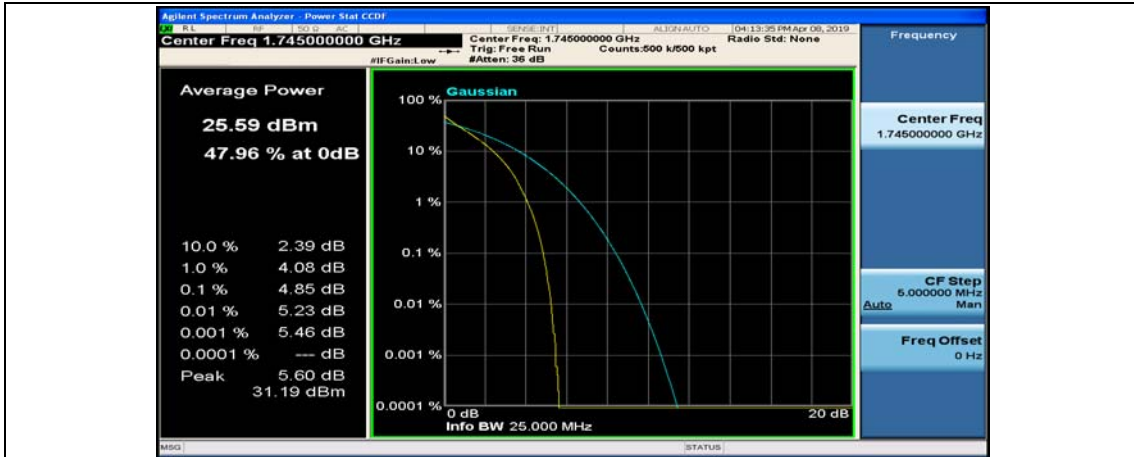

(Channel Bandwidth:20 MHz)_HCH_QPSK_1RB#49

(Channel Bandwidth:20 MHz)_HCH_QPSK_1RB#99

(Channel Bandwidth:20 MHz)_HCH_QPSK_50RB#0

(Channel Bandwidth:20 MHz)_HCH_QPSK_50RB#25

(Channel Bandwidth:20 MHz)_HCH_QPSK_50RB#50