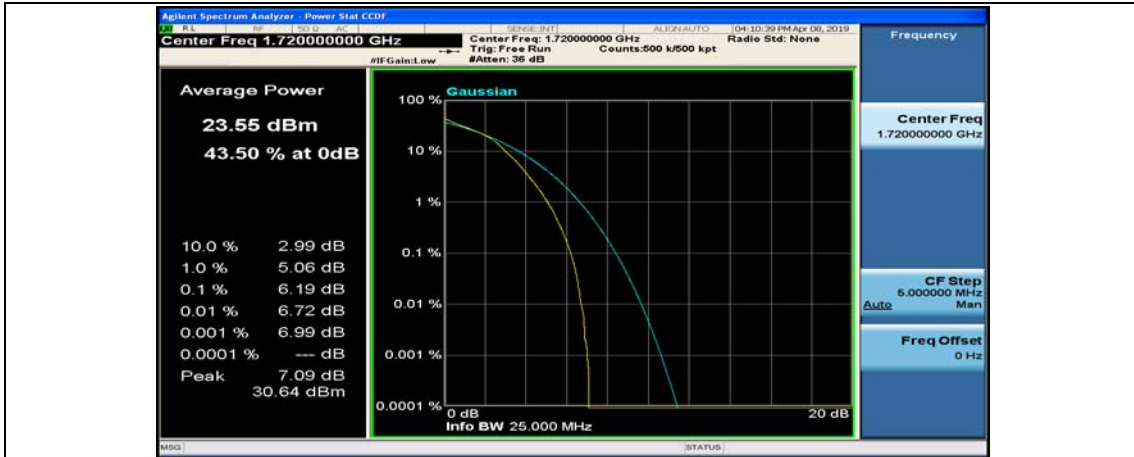

(Channel Bandwidth:20 MHz)_HCH_QPSK_100RB#0

(Channel Bandwidth:20 MHz)_LCH_16QAM_1RB#0

(Channel Bandwidth:20 MHz)_LCH_16QAM_1RB#49

(Channel Bandwidth:20 MHz)_LCH_16QAM_1RB#99

(Channel Bandwidth:20 MHz)_LCH_16QAM_50RB#0