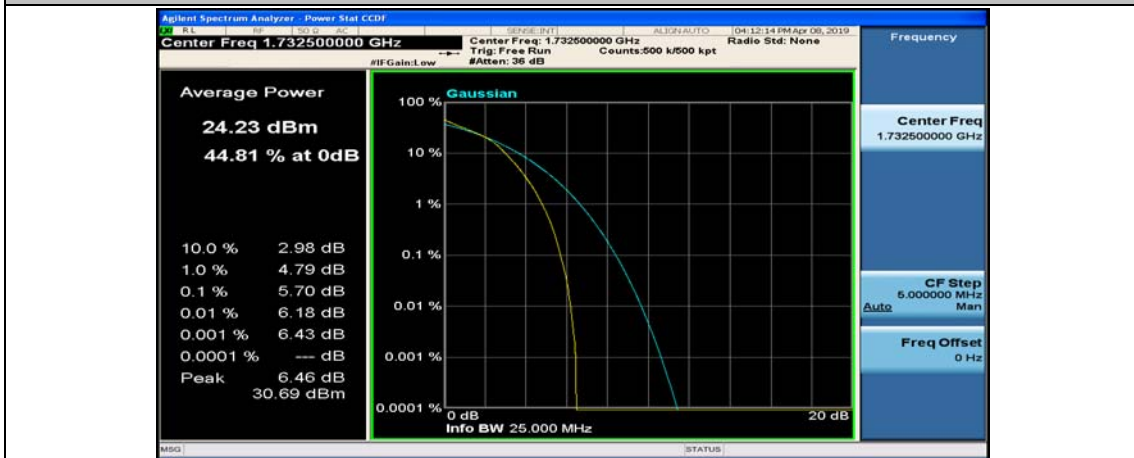

(Channel Bandwidth:20 MHz)_MCH_16QAM_50RB#0