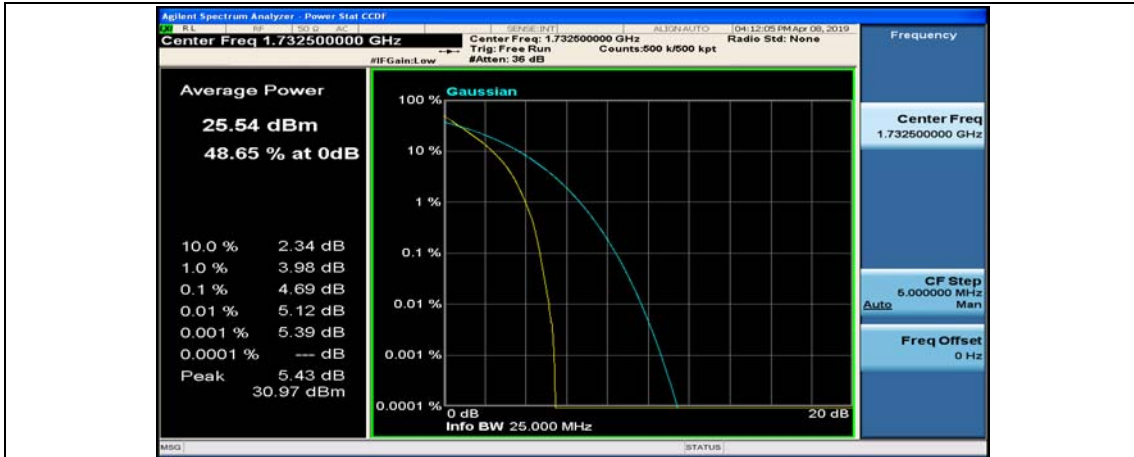

(Channel Bandwidth:20 MHz)_MCH_QPSK_50RB#50