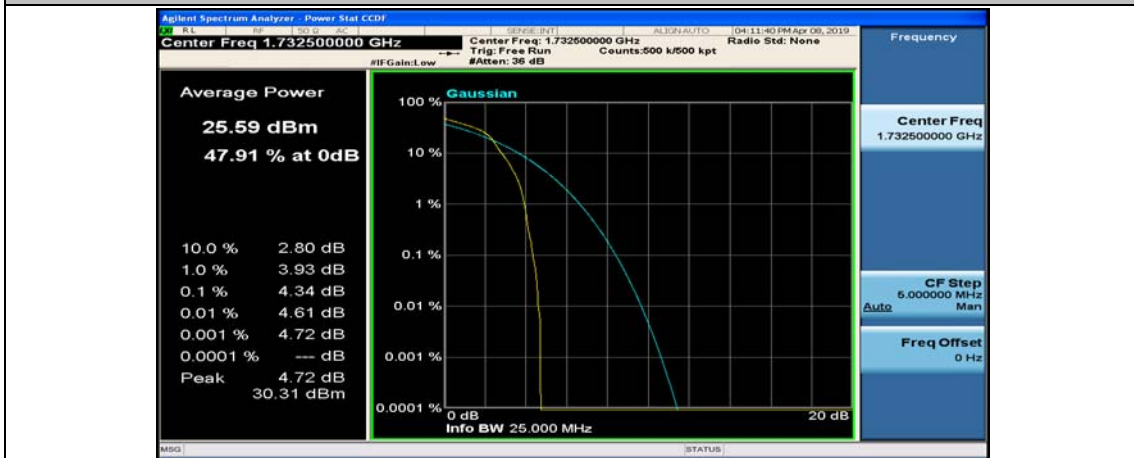

(Channel Bandwidth:20 MHz)_LCH_16QAM_50RB#25

(Channel Bandwidth:20 MHz)_LCH_16QAM_50RB#50

(Channel Bandwidth:20 MHz)_LCH_16QAM_100RB#0

(Channel Bandwidth:20 MHz)_MCH_16QAM_1RB#0

(Channel Bandwidth:20 MHz)_MCH_16QAM_1RB#49