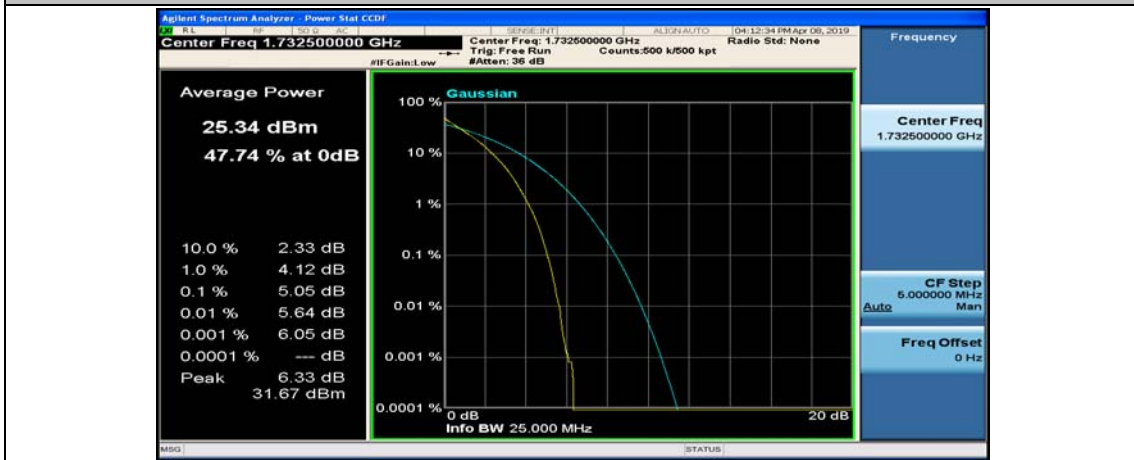

(Channel Bandwidth:20 MHz)_MCH_QPSK_50RB#0

(Channel Bandwidth:20 MHz)_MCH_QPSK_50RB#25

(Channel Bandwidth:20 MHz)_MCH_QPSK_50RB#50

(Channel Bandwidth:20 MHz)_MCH_QPSK_100RB#0

(Channel Bandwidth:20 MHz)_HCH_QPSK_1RB#0