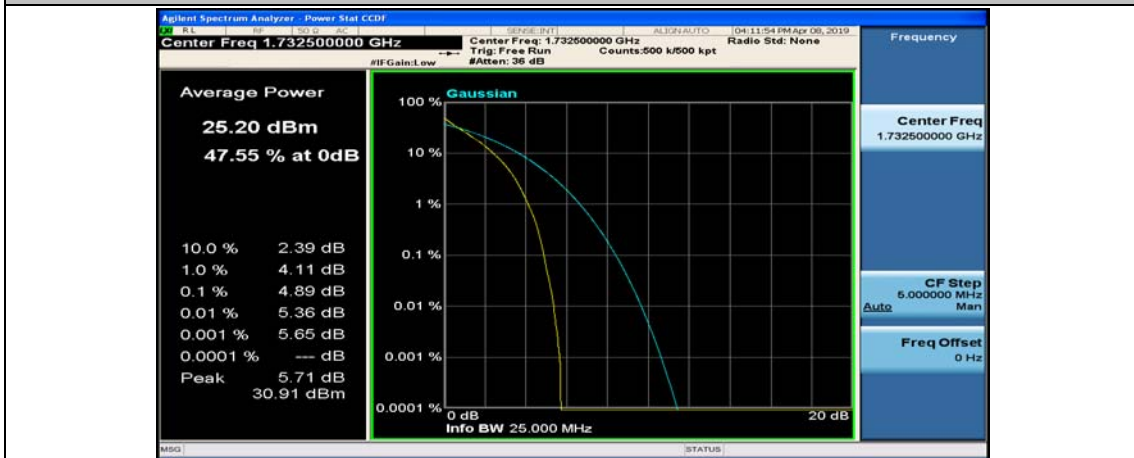

(Channel Bandwidth:20 MHz)_MCH_QPSK_50RB#0