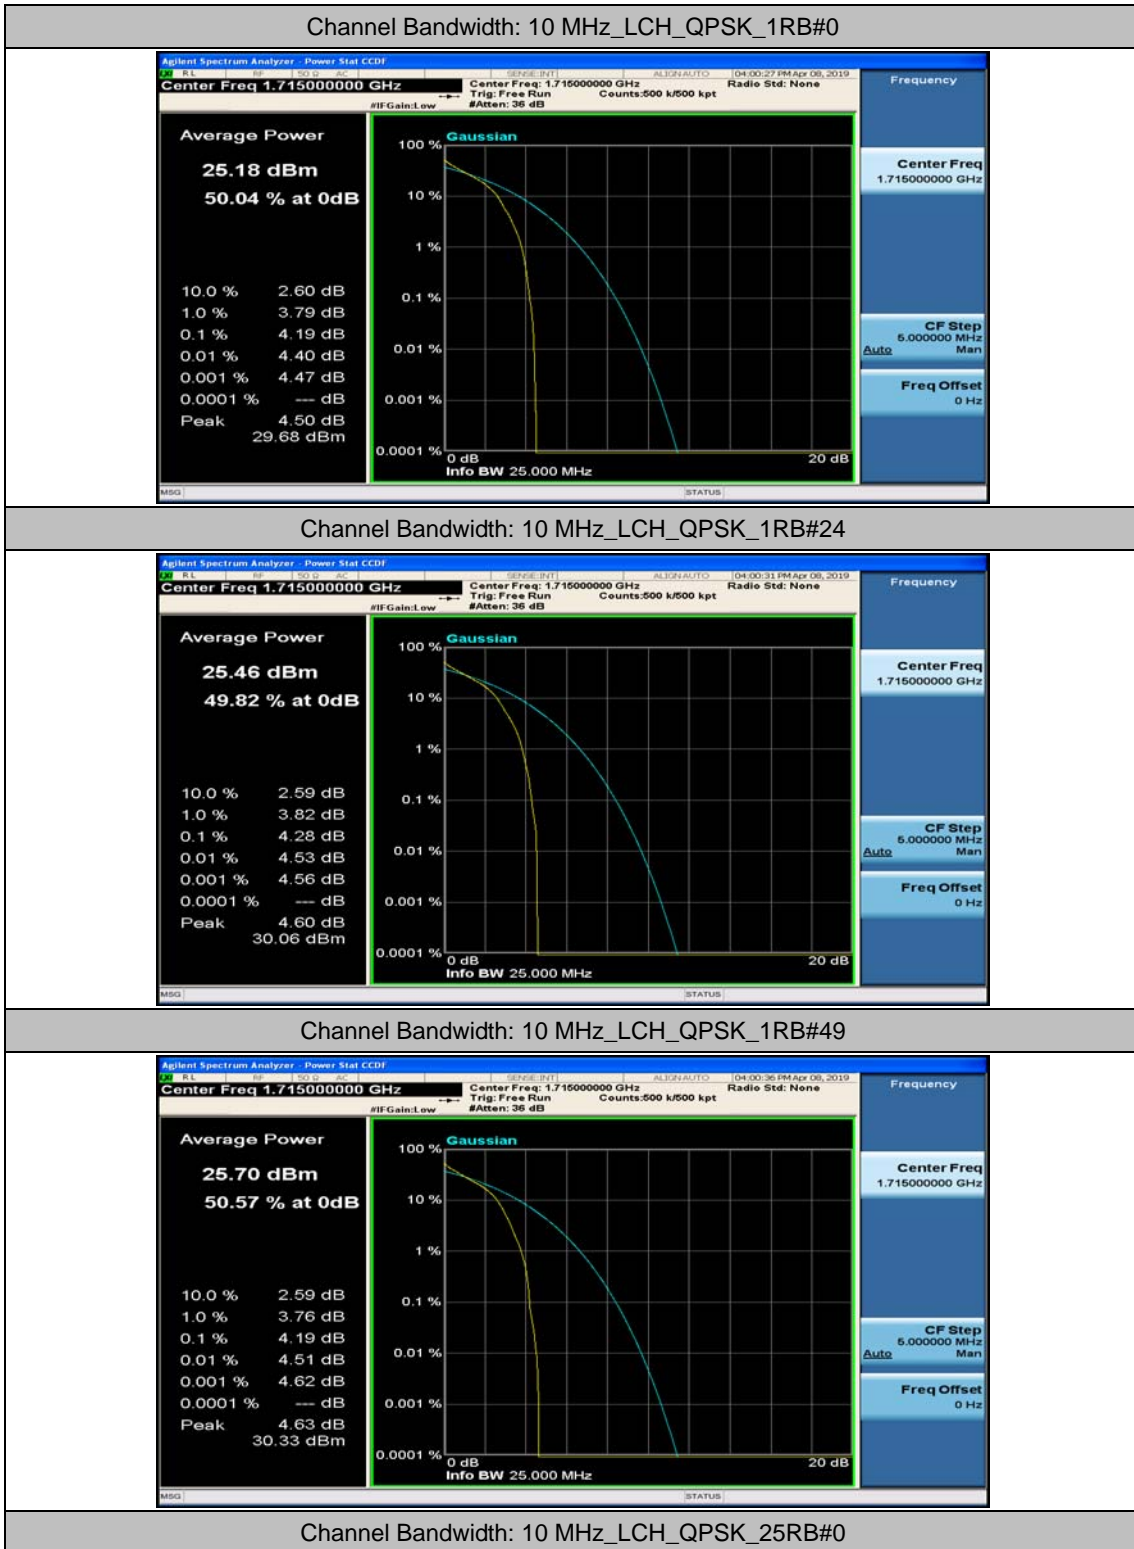

(Channel Bandwidth: 5 MHz)_HCH_16QAM_12RB#13

(Channel Bandwidth: 5 MHz)_HCH_16QAM_25RB#0

Channel Bandwidth: 10 MHz

Channel Bandwidth: 10 MHz_MCH_QPSK_1RB#0

Channel Bandwidth: 10 MHz_MCH_QPSK_1RB#24

Channel Bandwidth: 10 MHz_MCH_QPSK_1RB#49

Channel Bandwidth: 10 MHz_MCH_QPSK_50RB#0

Channel Bandwidth: 10 MHz_HCH_QPSK_1RB#0

Channel Bandwidth: 10 MHz_HCH_QPSK_1RB#24

Channel Bandwidth: 10 MHz_LCH_16QAM_1RB#0

Channel Bandwidth: 10 MHz_LCH_16QAM_1RB#24