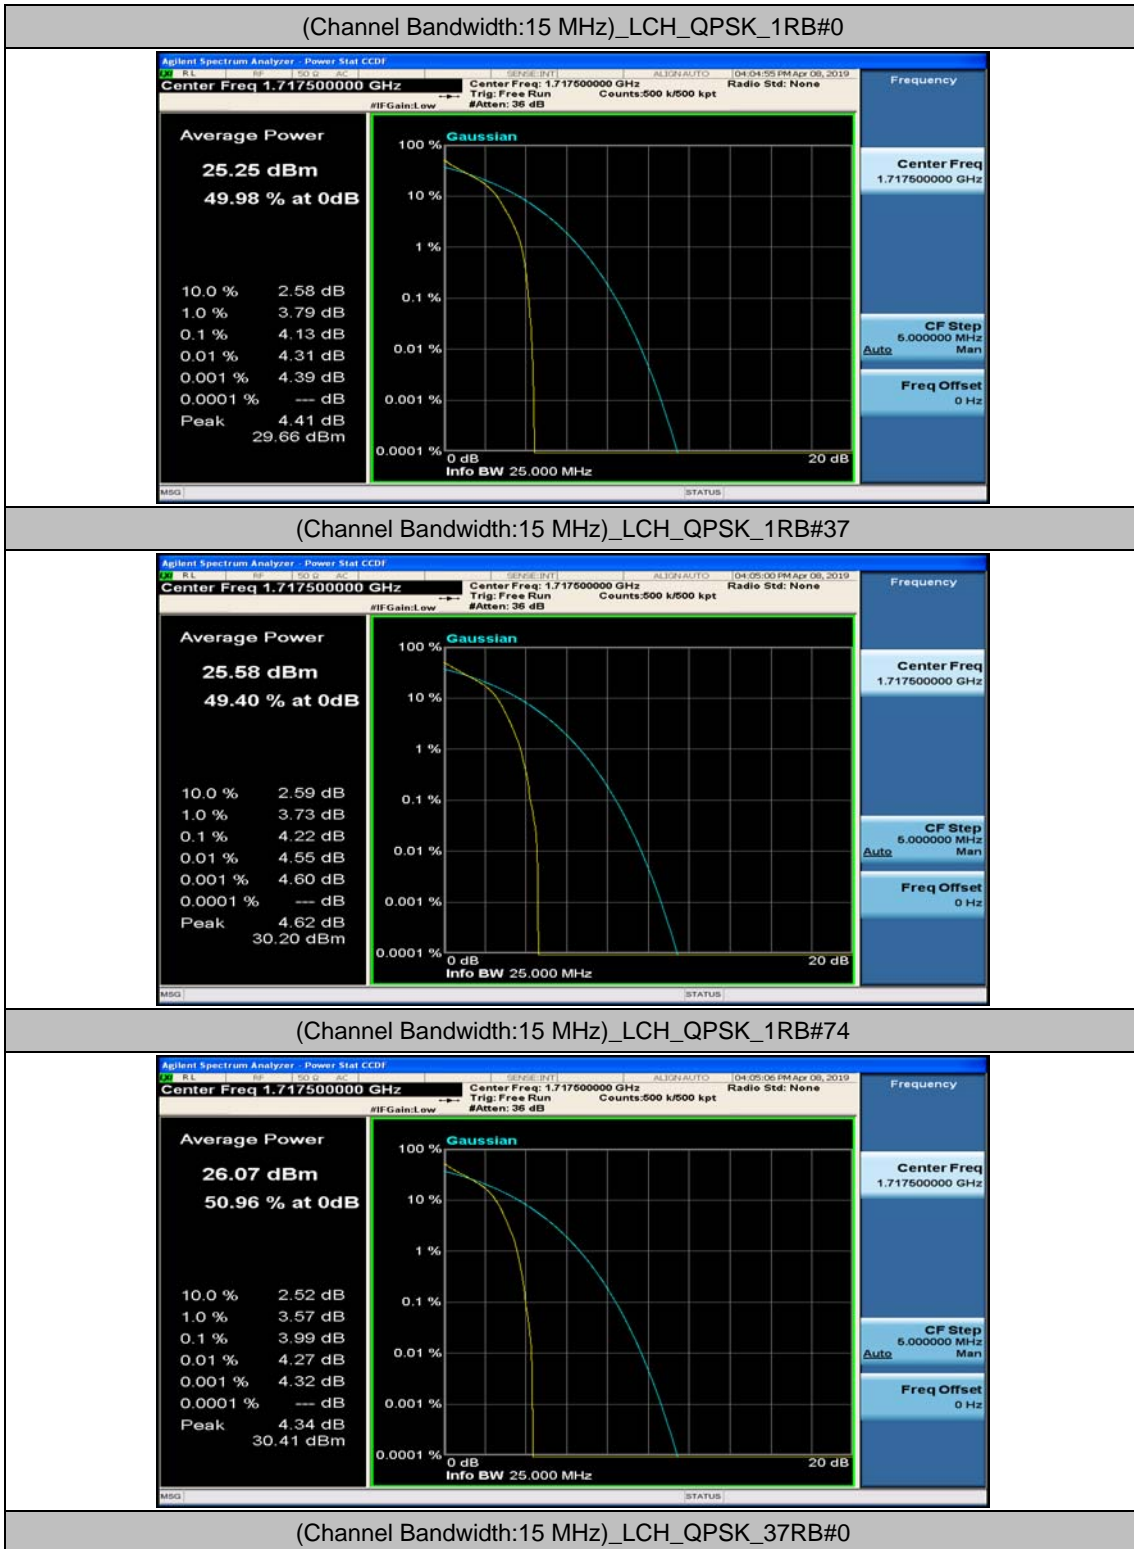

Channel Bandwidth: 10 MHz_MCH_16QAM_50RB#0

Channel Bandwidth: 10 MHz_HCH_16QAM_1RB#0

Channel Bandwidth: 10 MHz_HCH_16QAM_1RB#24

Channel Bandwidth: 10 MHz_HCH_16QAM_1RB#49

Channel Bandwidth: 10 MHz_HCH_16QAM_25RB#0

Channel Bandwidth: 10 MHz_HCH_16QAM_25RB#12

Channel Bandwidth: 15 MHz

(Channel Bandwidth:15 MHz)_LCH_QPSK_37RB#18

(Channel Bandwidth:15 MHz)_LCH_QPSK_37RB#38

(Channel Bandwidth:15 MHz)_LCH_QPSK_75RB#0

(Channel Bandwidth:15 MHz)_MCH_QPSK_1RB#0