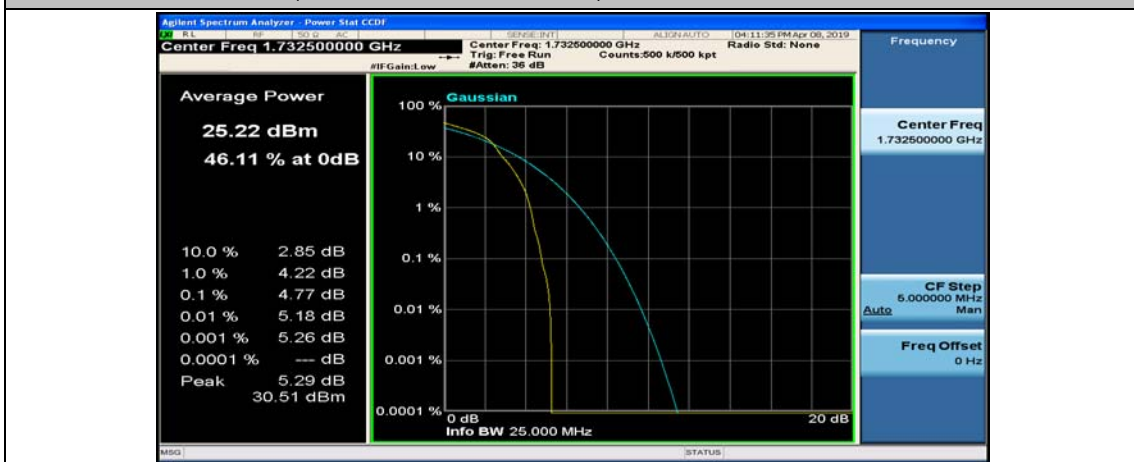

(Channel Bandwidth:20 MHz)_LCH_16QAM_50RB#25

(Channel Bandwidth:20 MHz)_LCH_16QAM_50RB#50

(Channel Bandwidth:20 MHz)_LCH_16QAM_100RB#0

(Channel Bandwidth:20 MHz)_MCH_16QAM_1RB#0

(Channel Bandwidth:20 MHz)_MCH_16QAM_1RB#49