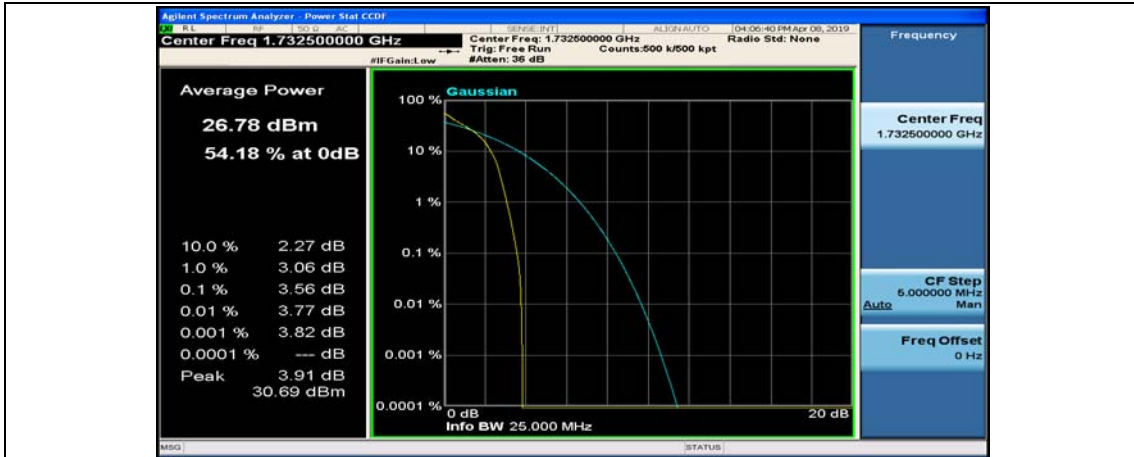

(Channel Bandwidth:15 MHz)_MCH_QPSK_1RB#74