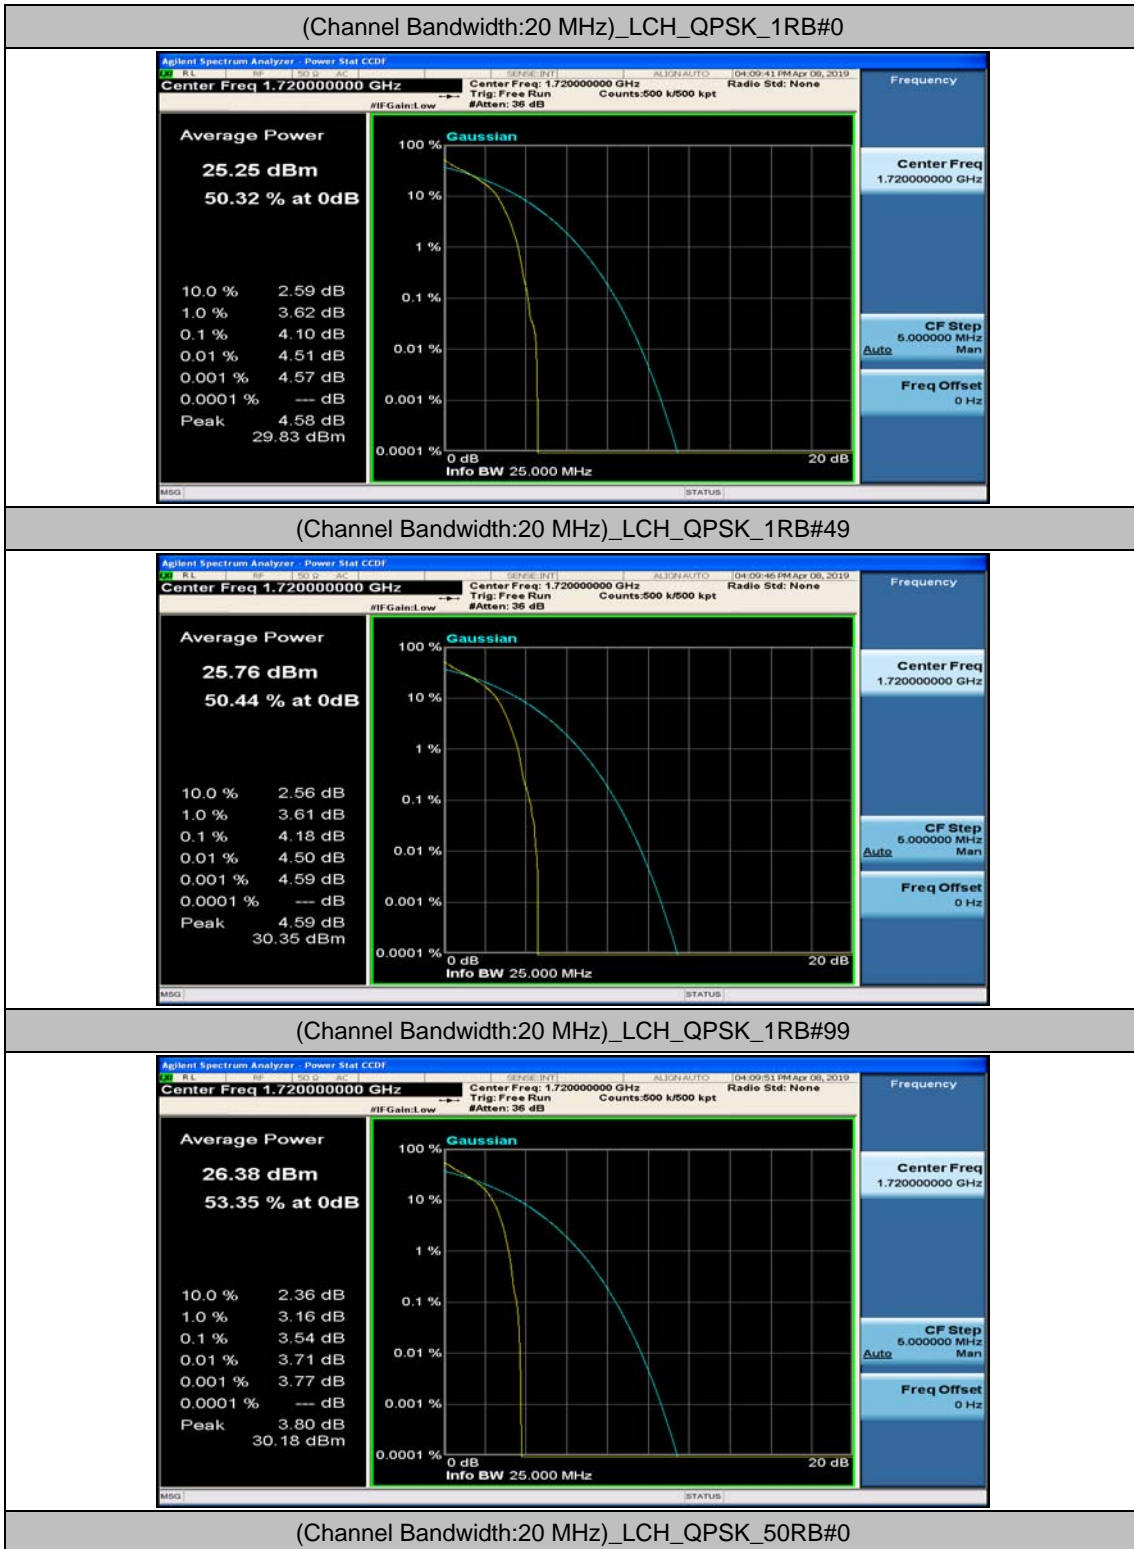

(Channel Bandwidth:15 MHz)_HCH_16QAM_37RB#0

(Channel Bandwidth:15 MHz)_HCH_16QAM_37RB#18

(Channel Bandwidth:15 MHz)_HCH_16QAM_37RB#38

(Channel Bandwidth:15 MHz)_HCH_16QAM_75RB#0

Channel Bandwidth: 20 MHz

(Channel Bandwidth:20 MHz)_LCH_QPSK_50RB#25