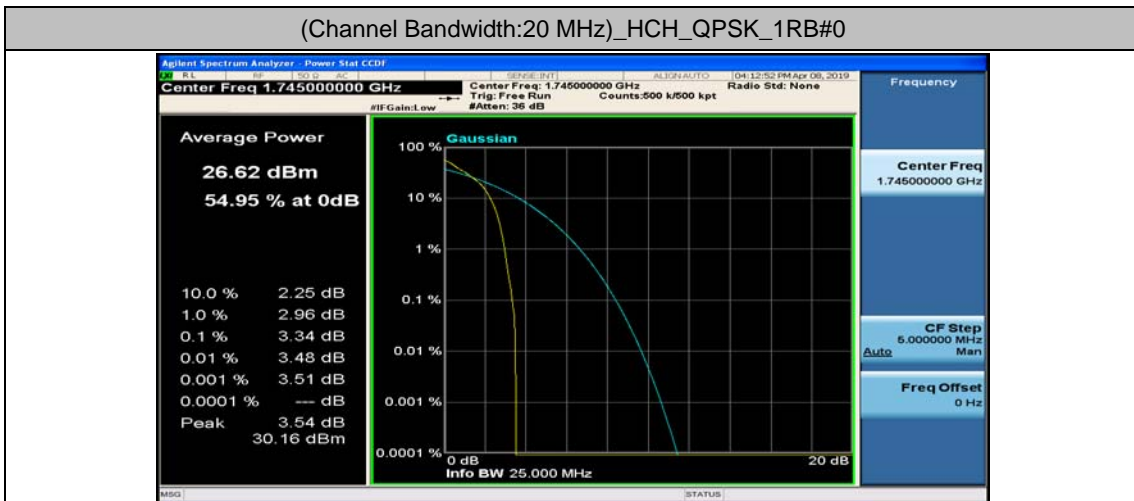

(Channel Bandwidth:20 MHz)_MCH_QPSK_50RB#0

(Channel Bandwidth:20 MHz)_MCH_QPSK_50RB#25

(Channel Bandwidth:20 MHz)_MCH_QPSK_50RB#50

(Channel Bandwidth:20 MHz)_MCH_QPSK_100RB#0

(Channel Bandwidth:20 MHz)_HCH_QPSK_1RB#0