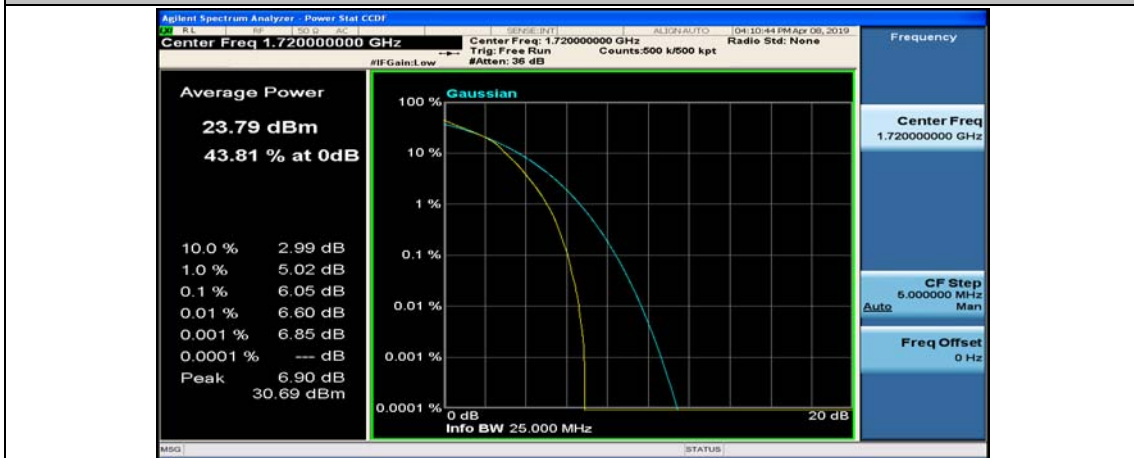

(Channel Bandwidth:20 MHz)_LCH_16QAM_50RB#25