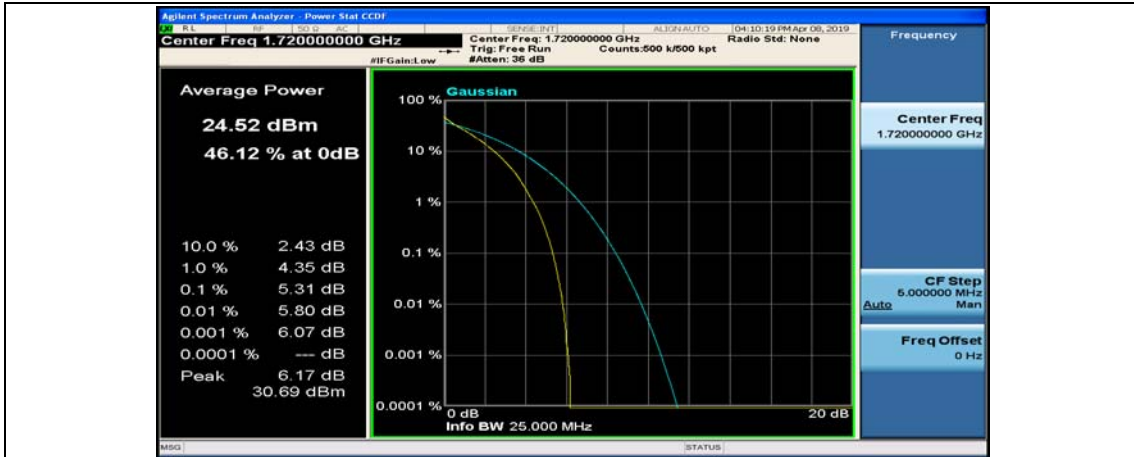

(Channel Bandwidth:15 MHz)_HCH_16QAM_37RB#0

(Channel Bandwidth:15 MHz)_HCH_16QAM_37RB#18

(Channel Bandwidth:15 MHz)_HCH_16QAM_37RB#38

(Channel Bandwidth:15 MHz)_HCH_16QAM_75RB#0

Channel Bandwidth: 20 MHz

(Channel Bandwidth:20 MHz)_LCH_QPSK_50RB#25