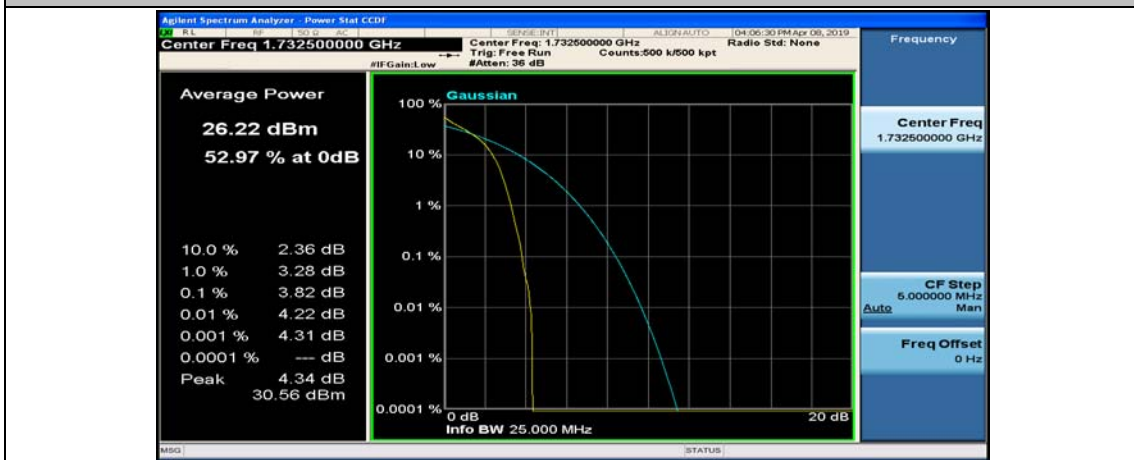

Channel Bandwidth: 10 MHz_HCH_16QAM_25RB#12

Channel Bandwidth: 15 MHz

(Channel Bandwidth:15 MHz)_LCH_QPSK_37RB#18

(Channel Bandwidth:15 MHz)_LCH_QPSK_37RB#38

(Channel Bandwidth:15 MHz)_LCH_QPSK_75RB#0

(Channel Bandwidth:15 MHz)_MCH_QPSK_1RB#0