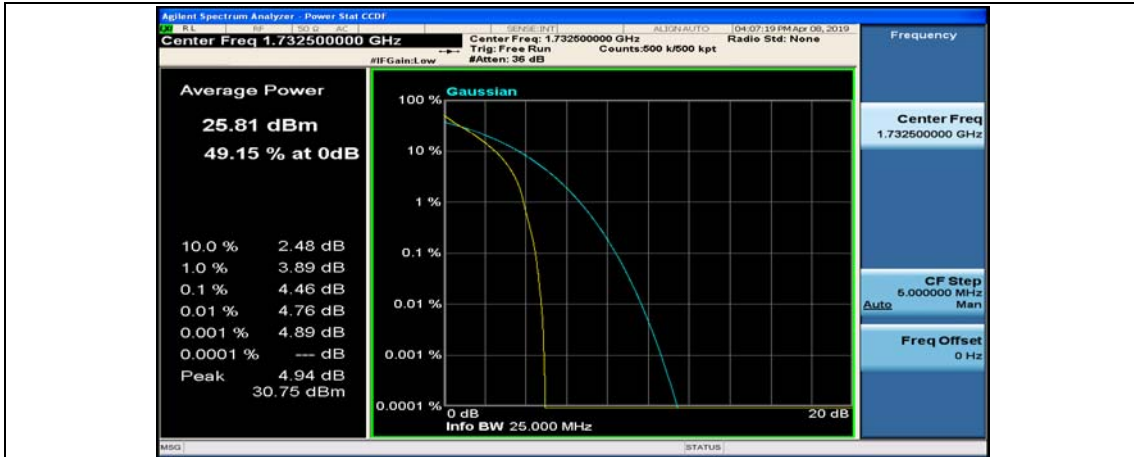

(Channel Bandwidth:15 MHz)_MCH_QPSK_1RB#37

(Channel Bandwidth:15 MHz)_MCH_QPSK_1RB#74

(Channel Bandwidth:15 MHz)_MCH_QPSK_37RB#0

(Channel Bandwidth:15 MHz)_MCH_QPSK_37RB#18

(Channel Bandwidth:15 MHz)_MCH_QPSK_37RB#38