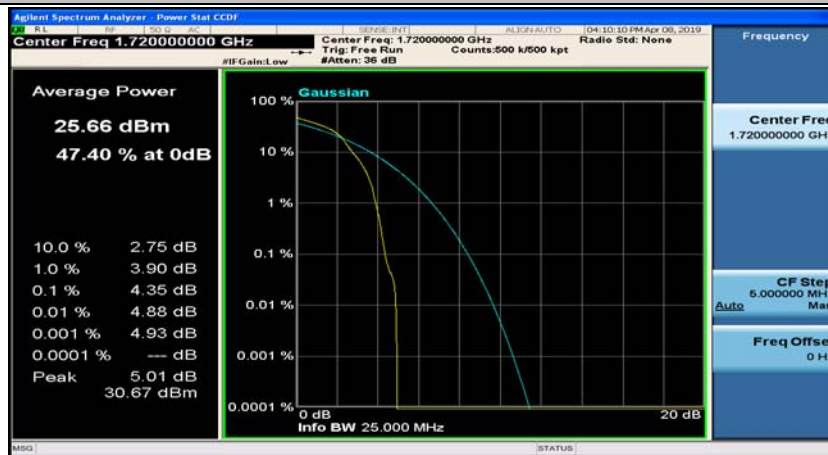

(Channel Bandwidth:20 MHz)_HCH_QPSK_100RB#0

(Channel Bandwidth:20 MHz)_LCH_16QAM_1RB#0

(Channel Bandwidth:20 MHz)_LCH_16QAM_1RB#49

(Channel Bandwidth:20 MHz)_LCH_16QAM_1RB#99

(Channel Bandwidth:20 MHz)_LCH_16QAM_50RB#0