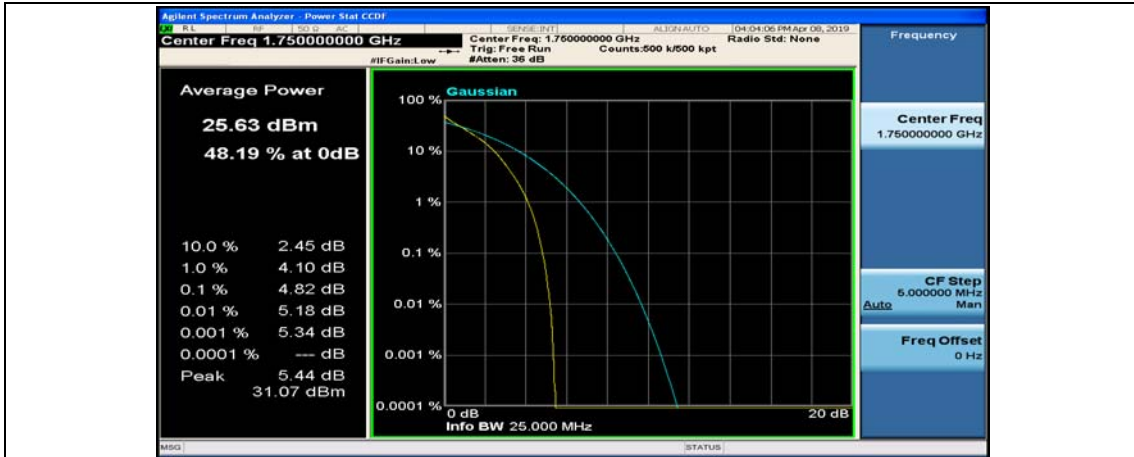

Channel Bandwidth: 10 MHz_MCH_QPSK_50RB#0

Channel Bandwidth: 10 MHz_HCH_QPSK_1RB#0

Channel Bandwidth: 10 MHz_HCH_QPSK_1RB#24

Channel Bandwidth: 10 MHz_LCH_16QAM_1RB#0

Channel Bandwidth: 10 MHz_LCH_16QAM_1RB#24