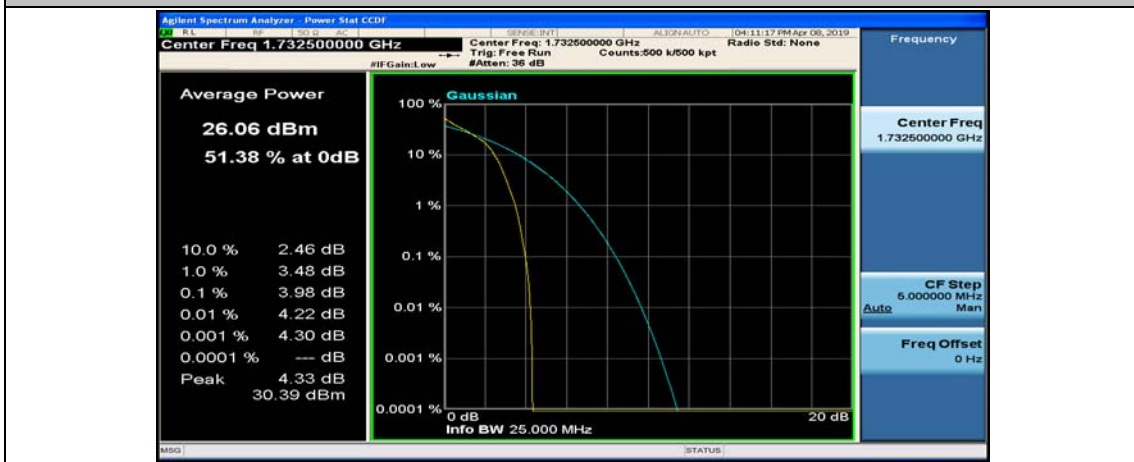

(Channel Bandwidth:20 MHz)_MCH_QPSK_1RB#0