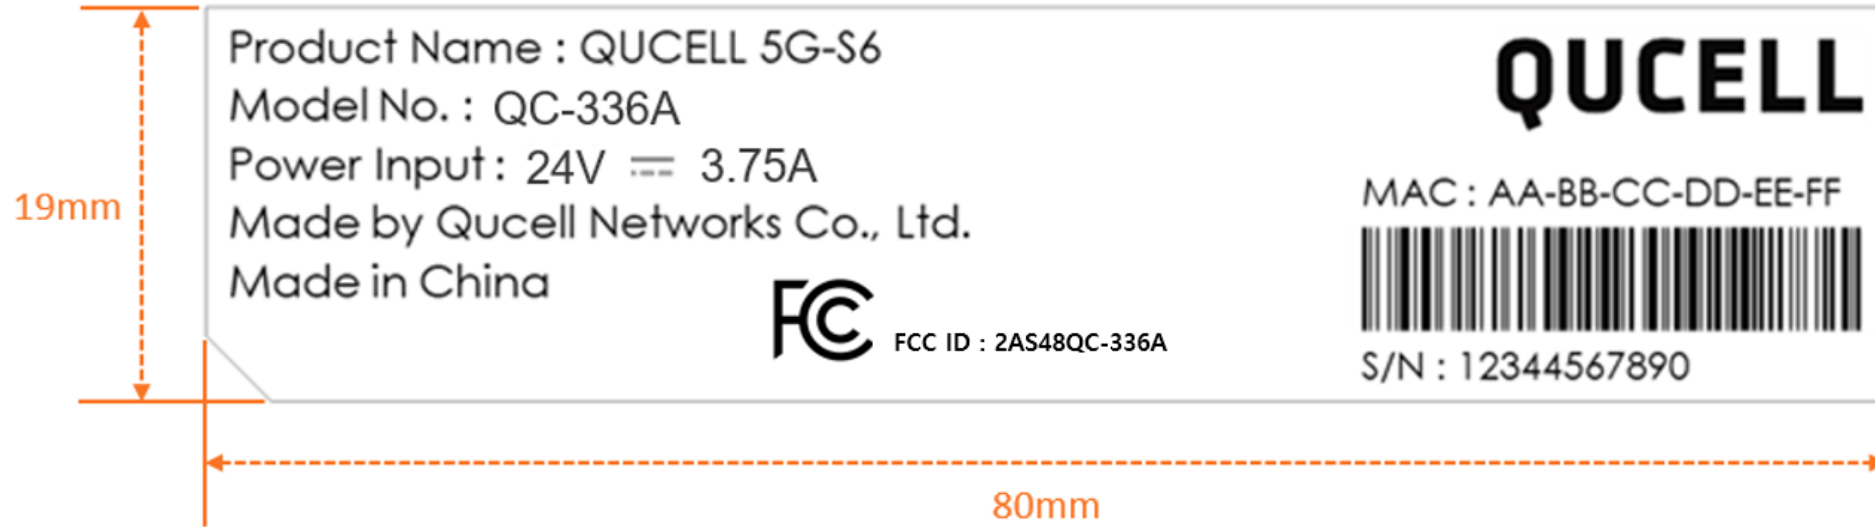

1. FCC Logo & ID

Product Label