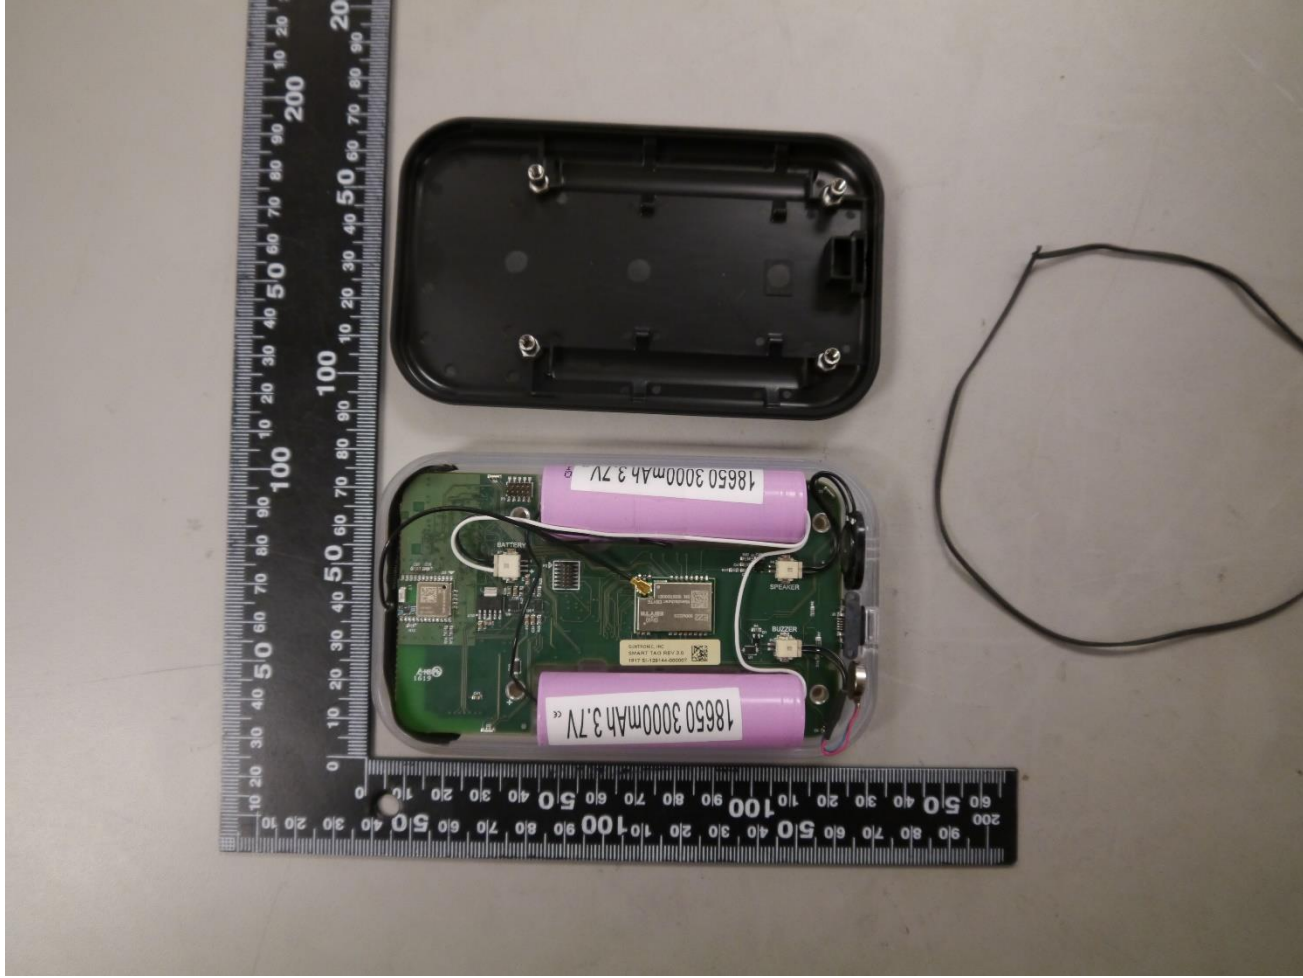

INTERNAL PHOTOGRAPHS

Certified Safety, Inc.

Smart Badge / SMC-T3

FCC ID: 2AS3XSMCT3

WHEN YOU NEED TO BE SURE

WWW.SGS.COM

WHEN YOU NEED TO BE SURE