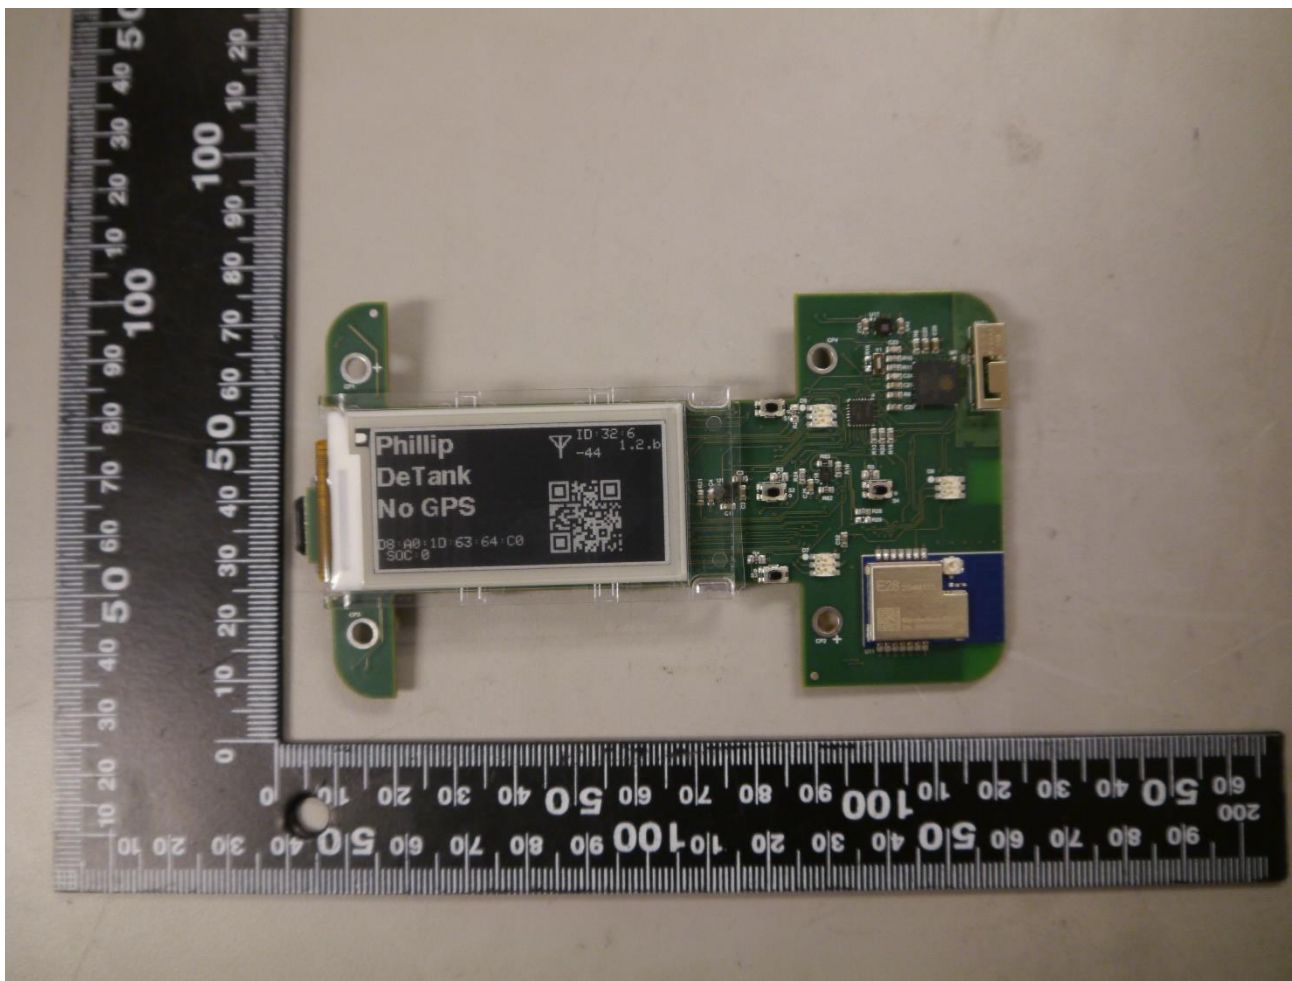

INTERNAL PHOTOGRAPHS

Certified Safety, Inc.

Smart Badge / SMC-T3

FCC ID: 2AS3XSMCT3

WHEN YOU NEED TO BE SURE

WWW.SGS.COM

WHEN YOU NEED TO BE SURE