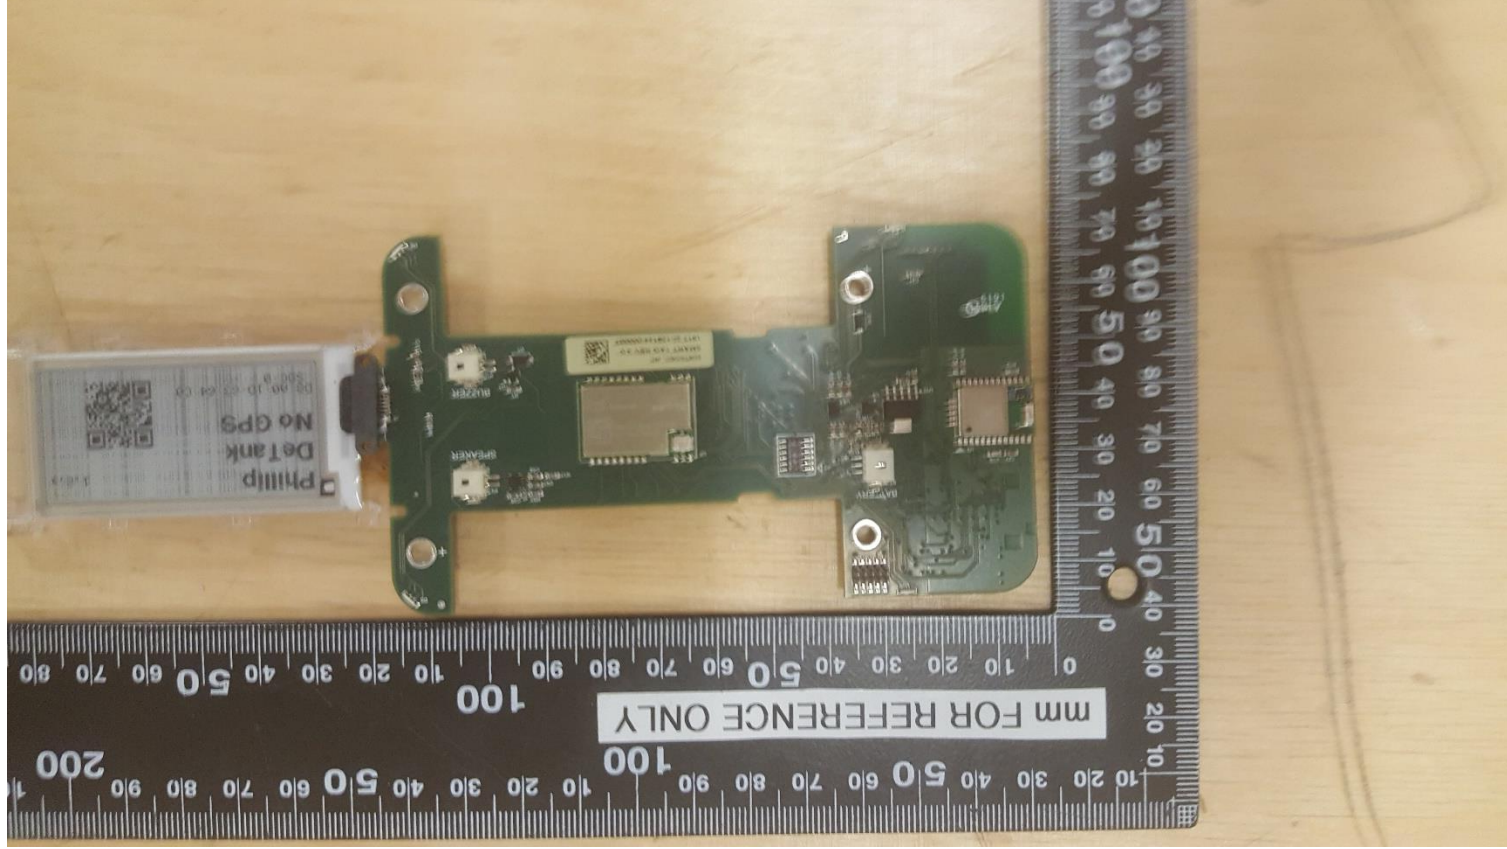

INTERNAL PHOTOGRAPHS

Certified Safety, Inc.

Smart Badge / SMC-T3

FCC ID: 2AS3XSMCT3

WHEN YOU NEED TO BE SURE

WWW.SGS.COM

WHEN YOU NEED TO BE SURE