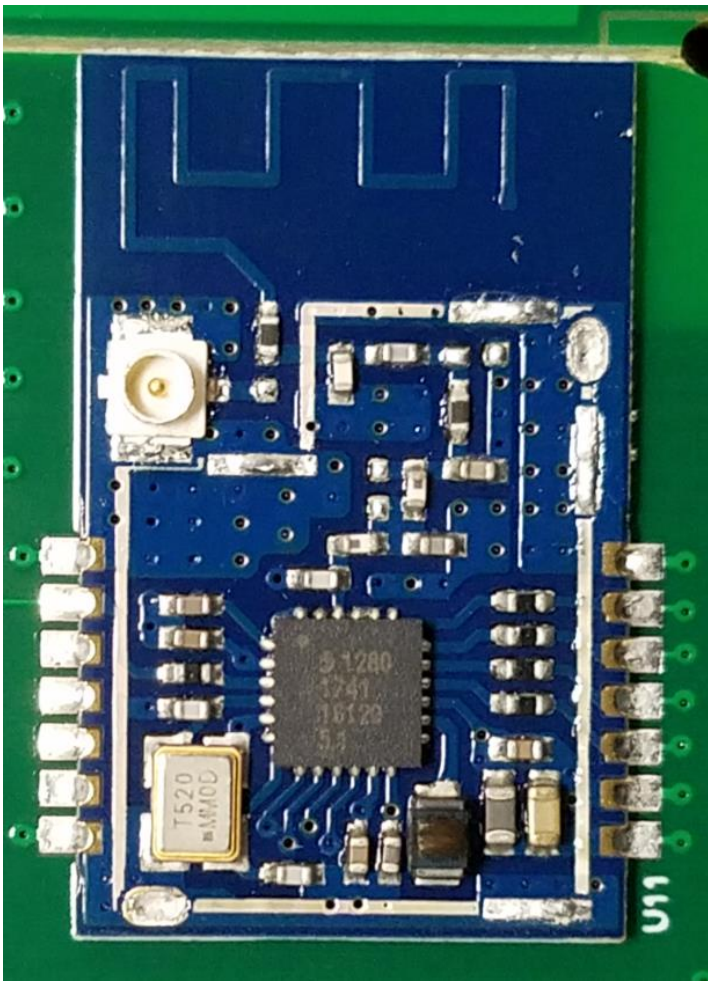

INTERNAL PHOTOGRAPHS

Certified Safety, Inc.

Smart Badge / SMC-T3

FCC ID: 2AS3XSMCT3

WHEN YOU NEED TO BE SURE

WWW.SGS.COM

WHEN YOU NEED TO BE SURE