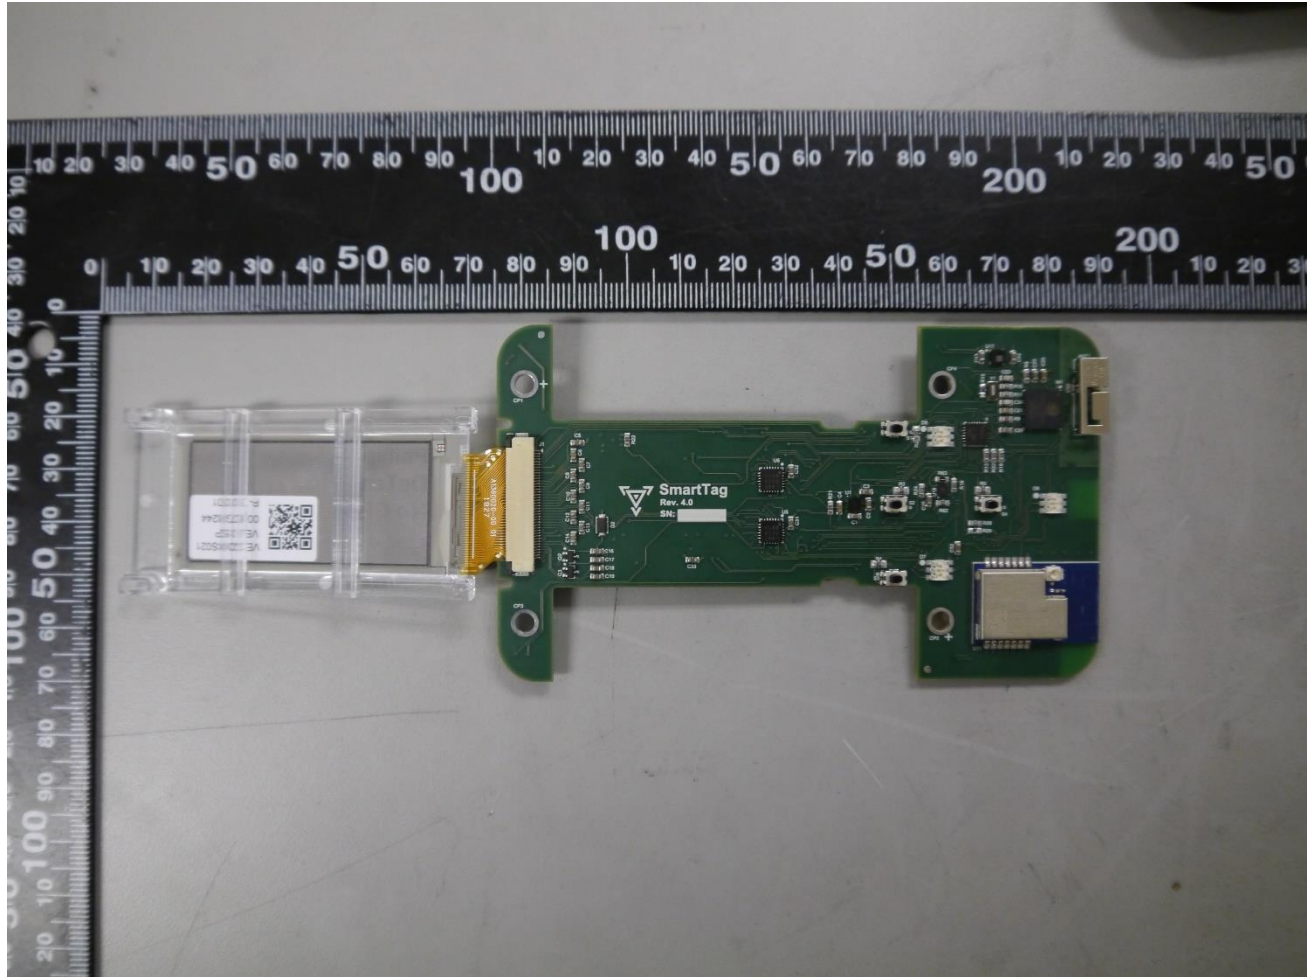

INTERNAL PHOTOGRAPHS

Certified Safety, Inc.

Smart Badge / SMC-T3

FCC ID: 2AS3XSMCT3

WHEN YOU NEED TO BE SURE

WWW.SGS.COM

WHEN YOU NEED TO BE SURE