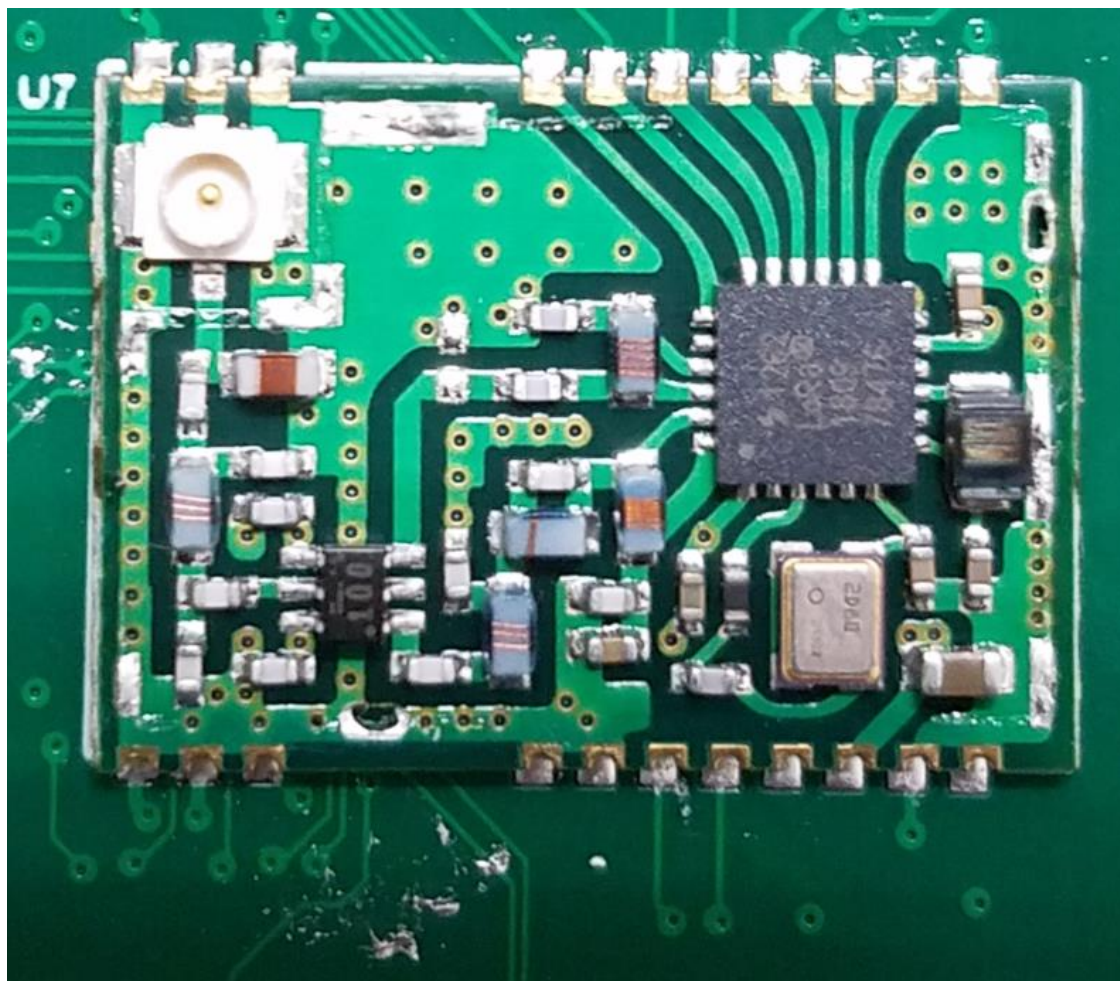

INTERNAL PHOTOGRAPHS

Certified Safety, Inc.

Smart Badge / SMC-T3

FCC ID: 2AS3XSMCT3

WHEN YOU NEED TO BE SURE

WWW.SGS.COM

WHEN YOU NEED TO BE SURE