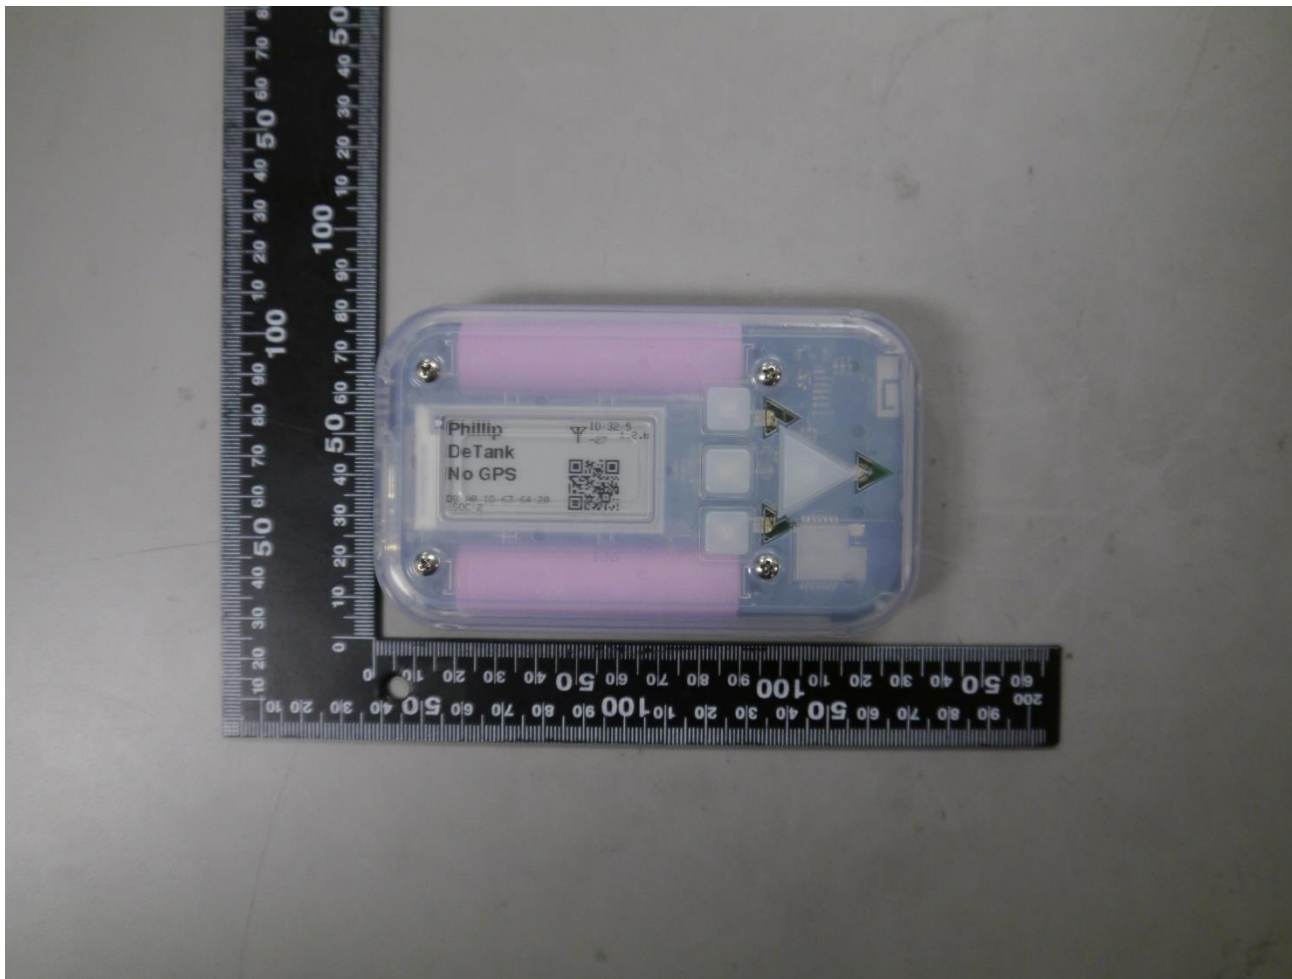

EXTERNAL PHOTOGRAPHS

Certified Safety, Inc.

Smart Badge / SMC-T3

FCC ID: 2AS3XSMCT3

WHEN YOU NEED TO BE SURE

WWW.SGS.COM

WHEN YOU NEED TO BE SURE