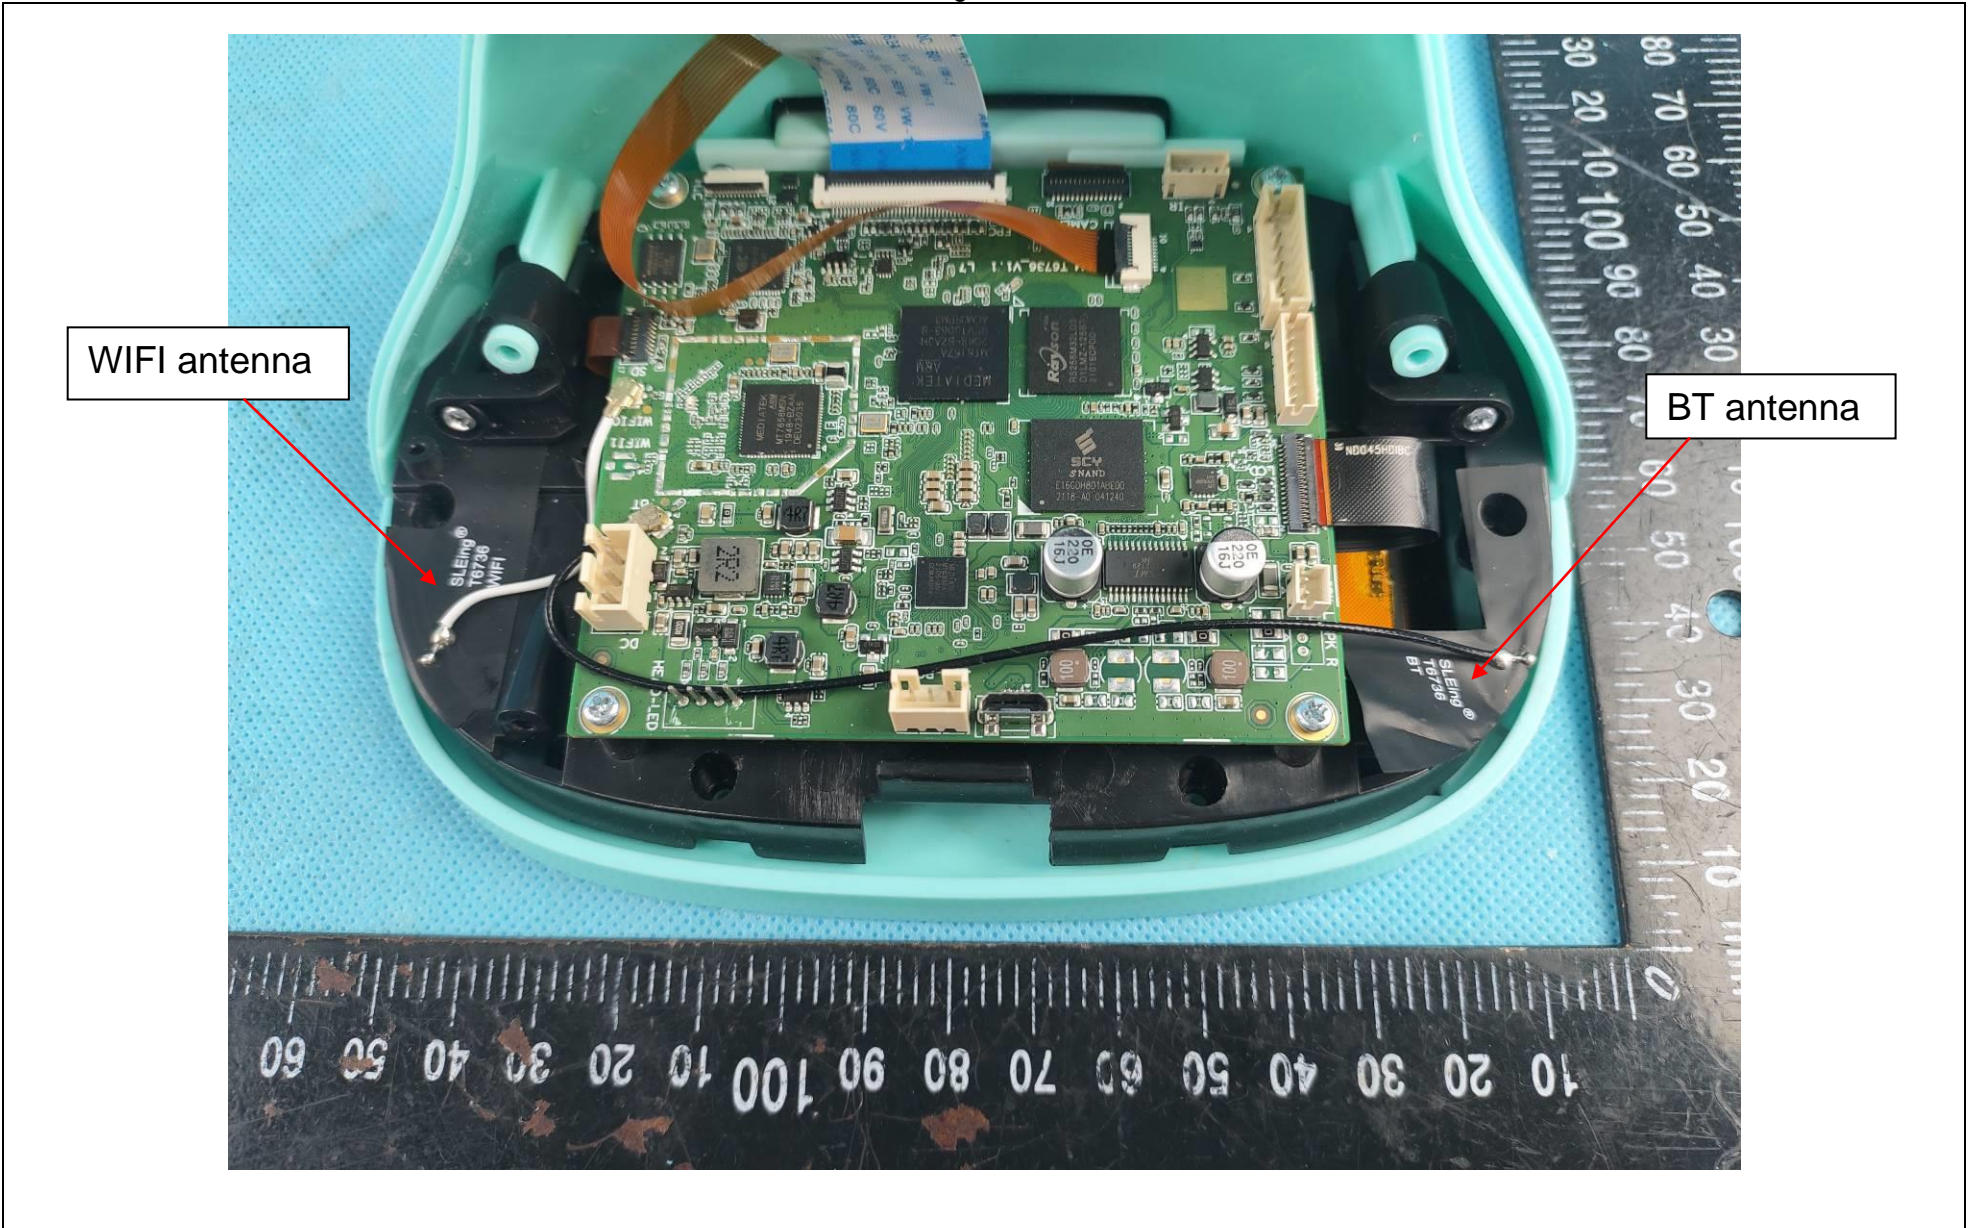

FCC ID: 2AS3S-EMK301

WIFI antenna

BT antenna