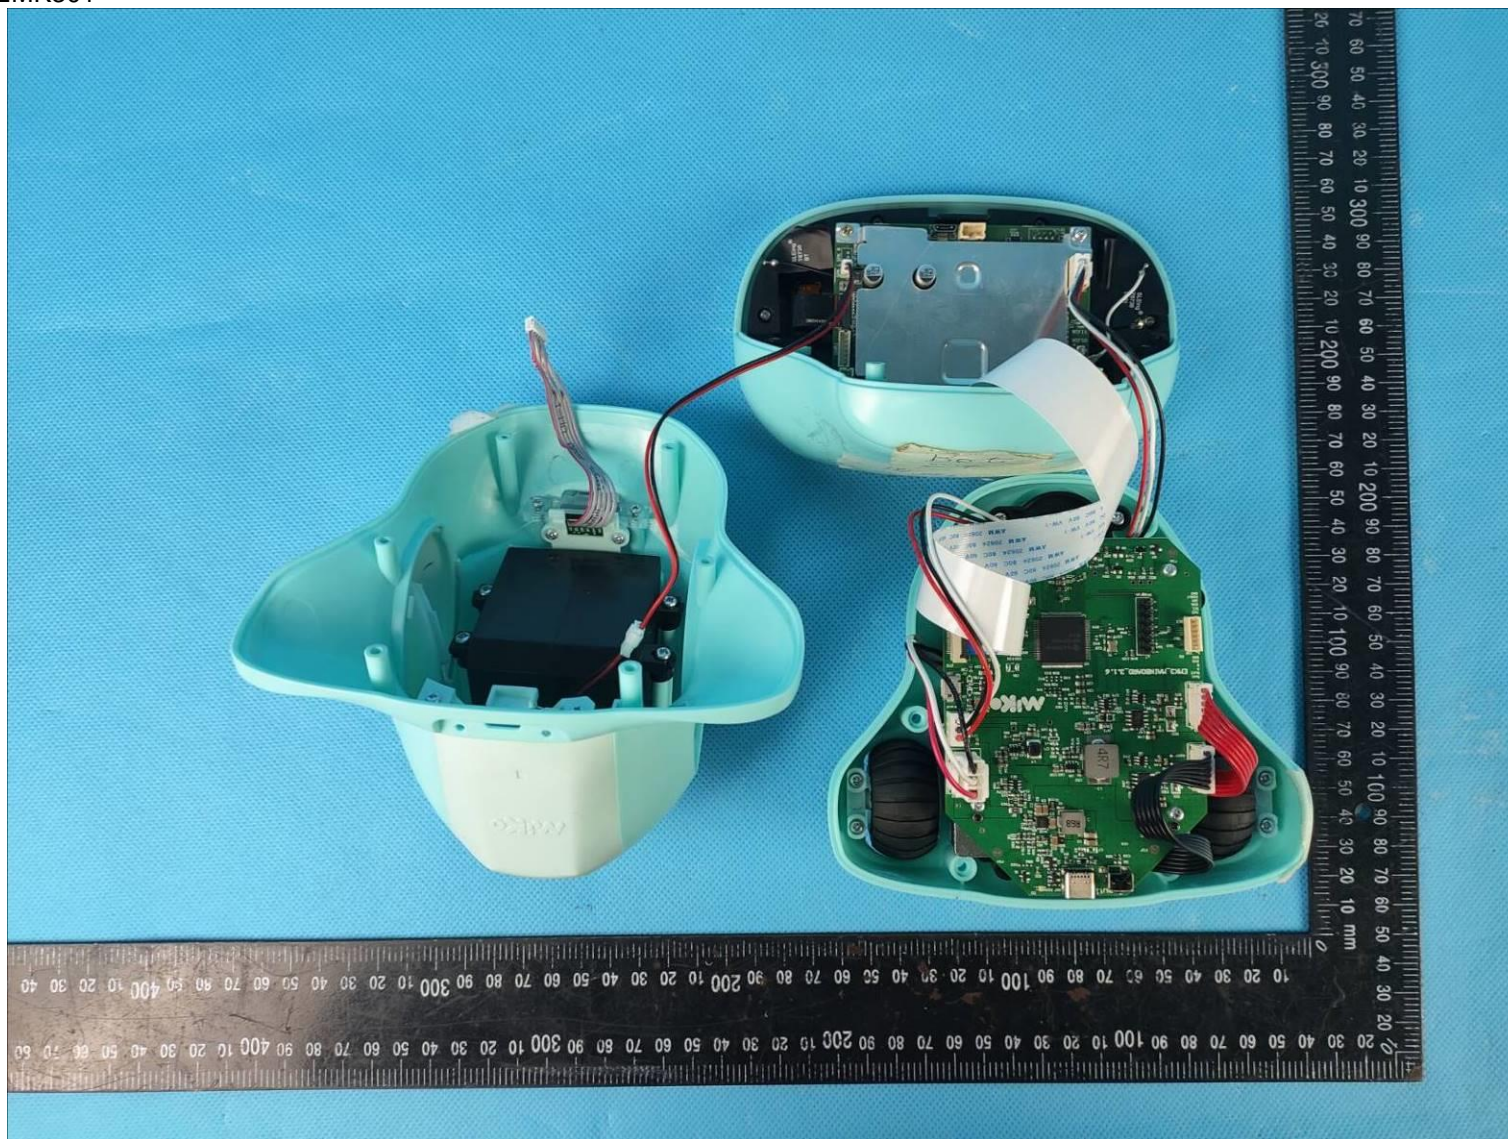

FCC ID: 2AS3S-EMK301

WIFI antenna

BT antenna