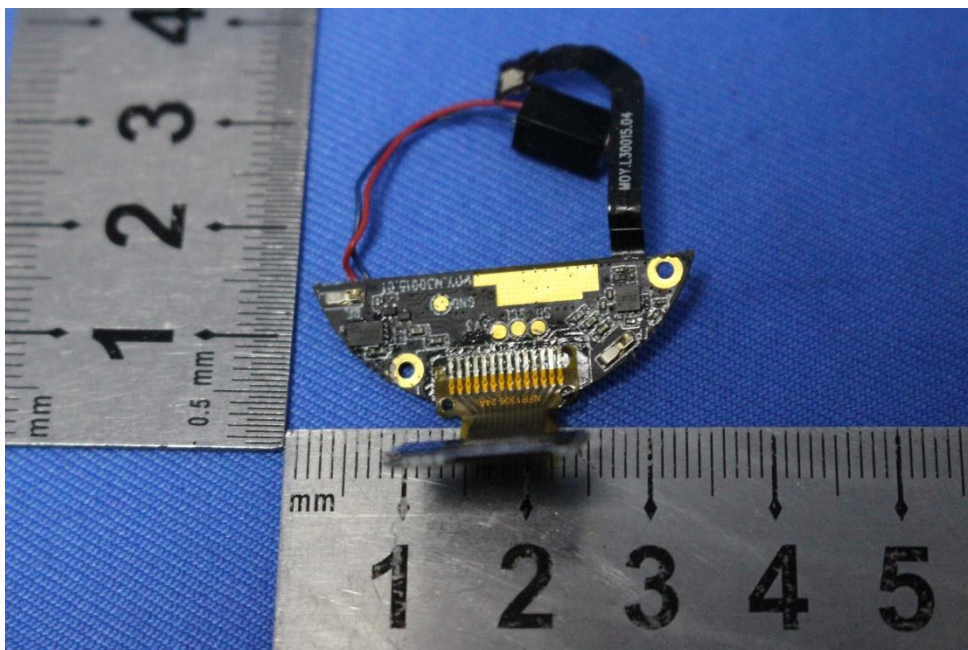

# Internal Photos

## for SZEM2008007657CR

FCC ID: 2AS3PITCONW

# 1 EUT Constructional Details

Antenna