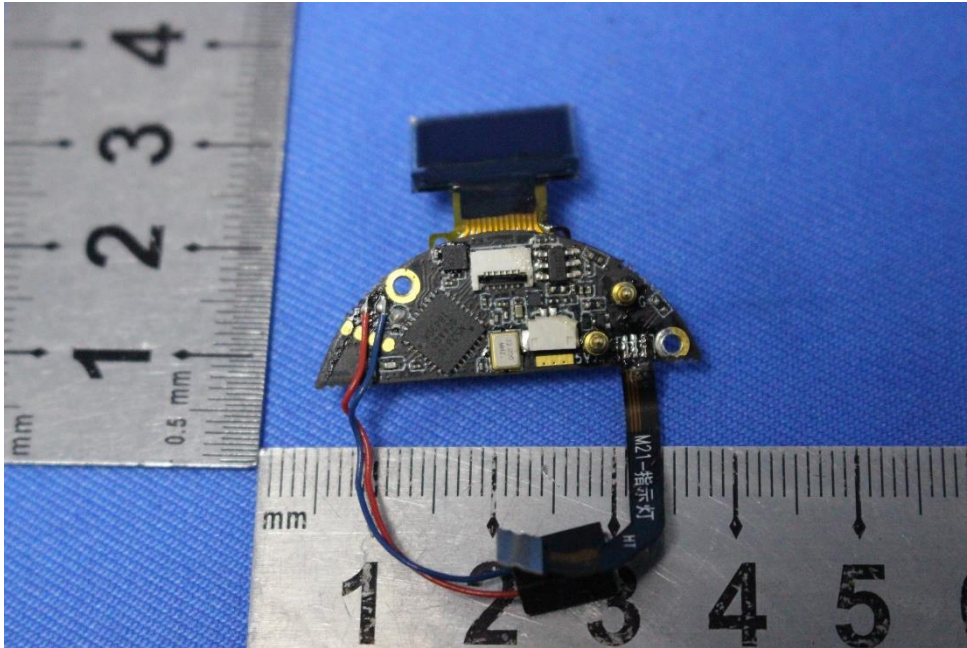

## for SZEM2008007657CR

FCC ID: 2AS3PITCONW

# 1 EUT Constructional Details

Antenna