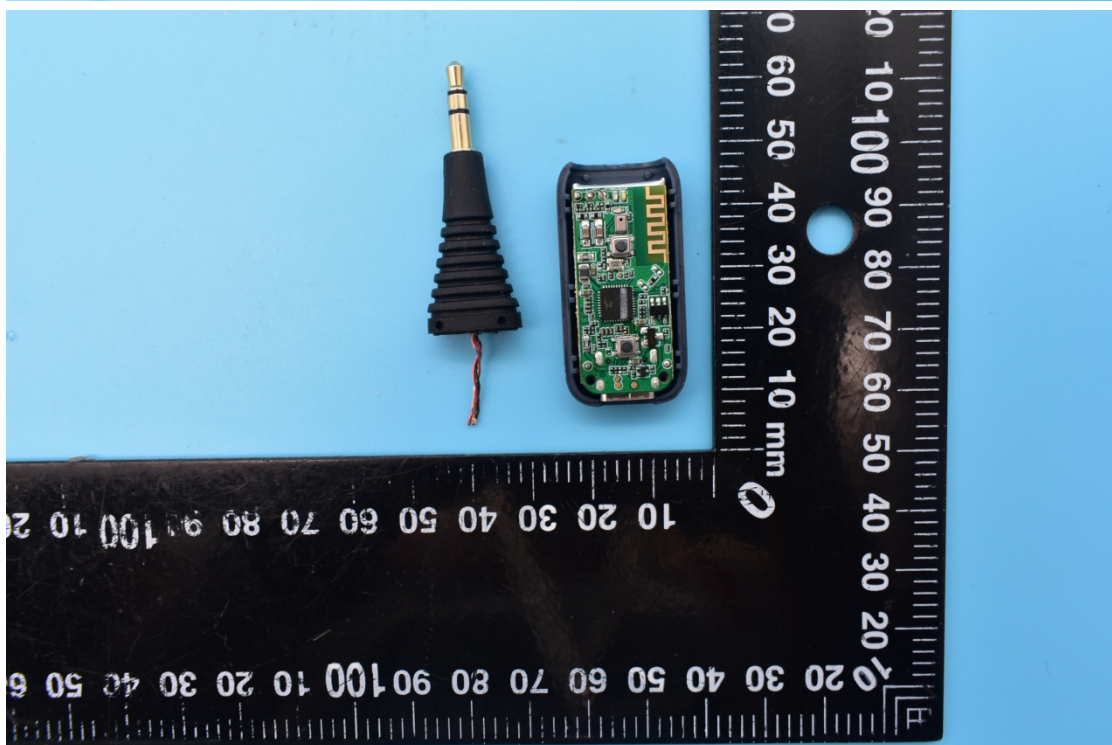

FCC ID:2AS3L-X2-PRO

Internal Photos

1. EUT uncover view

2. Antenna view