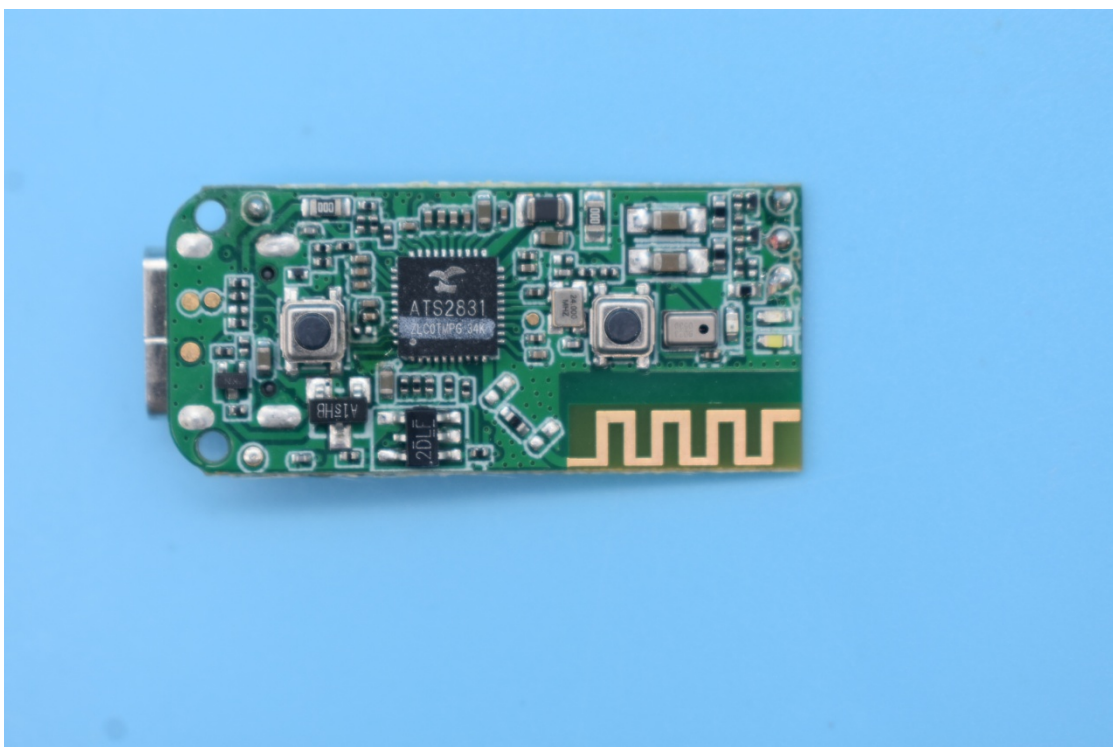

FCC ID:2AS3L-X2-PRO

Internal Photos

1. EUT uncover view

2. Antenna view