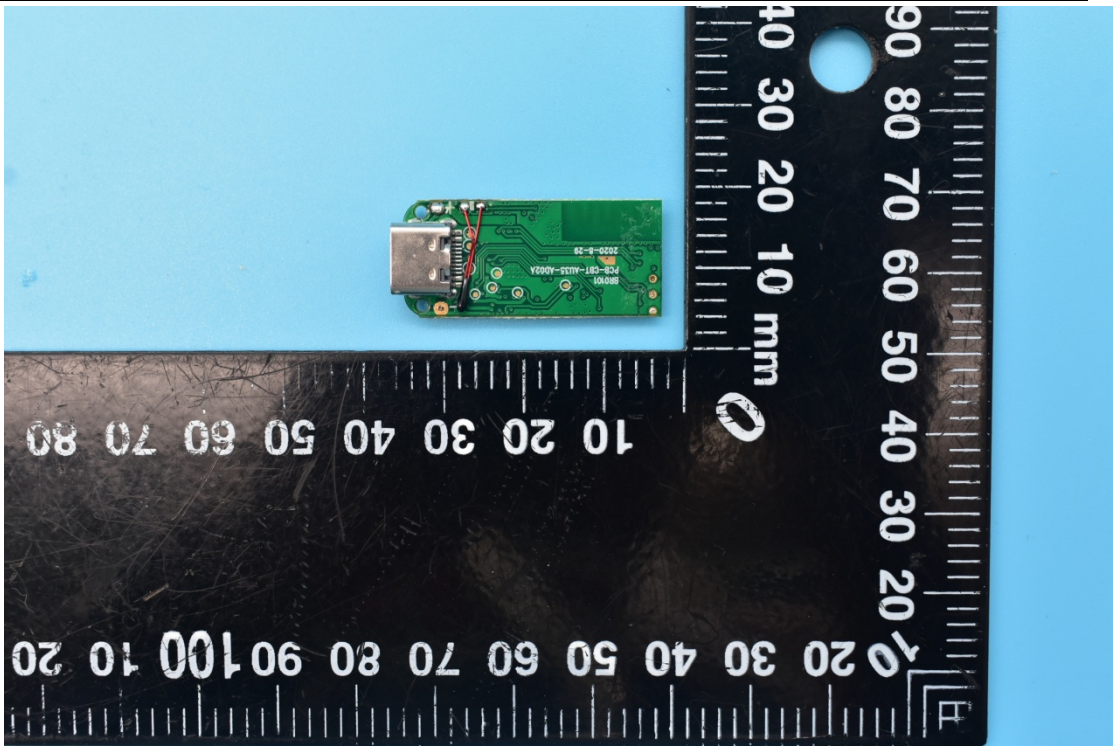

FCC ID:2AS3L-X2-PRO

Internal Photos

1. EUT uncover view

2. Antenna view