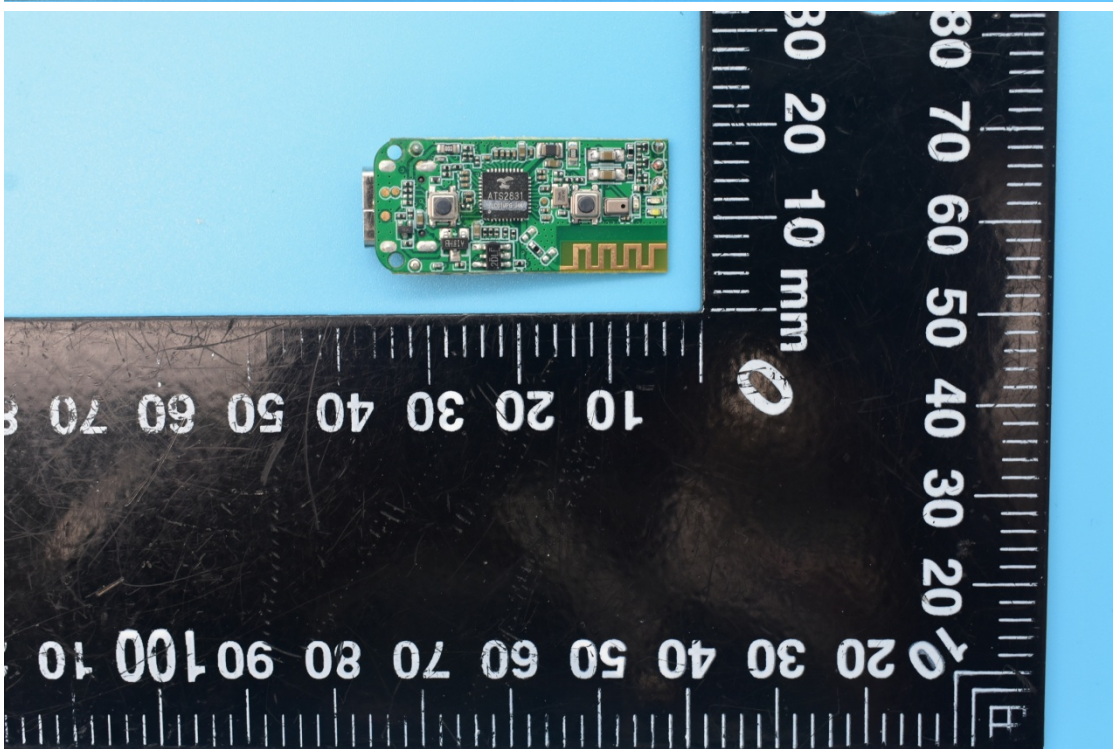

FCC ID:2AS3L-X2-PRO

Internal Photos

1. EUT uncover view

2. Antenna view