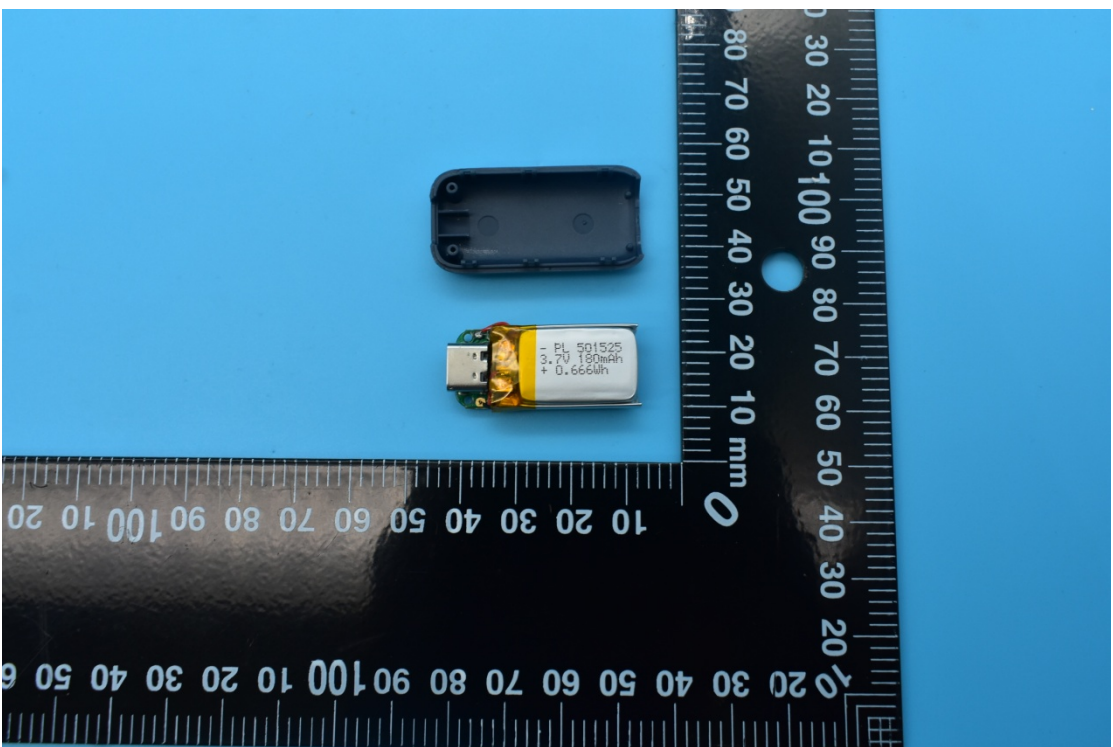

FCC ID:2AS3L-X2-PRO

Internal Photos

1. EUT uncover view

2. Antenna view