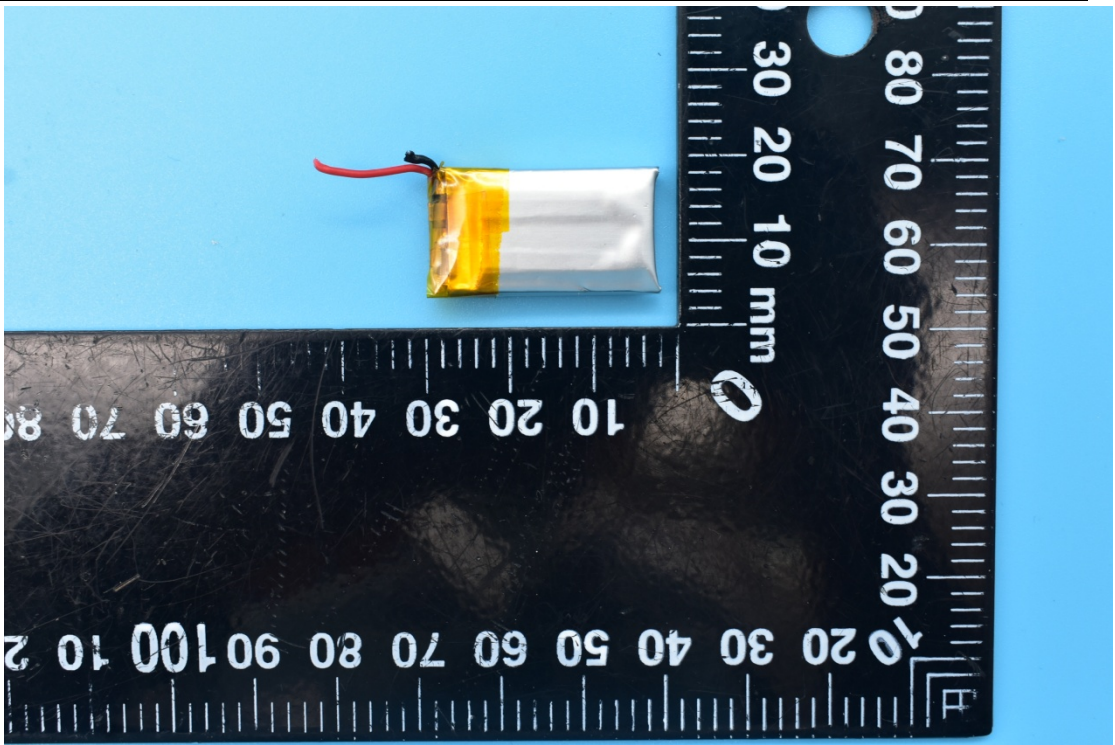

FCC ID:2AS3L-X2-PRO

Internal Photos

1. EUT uncover view

2. Antenna view