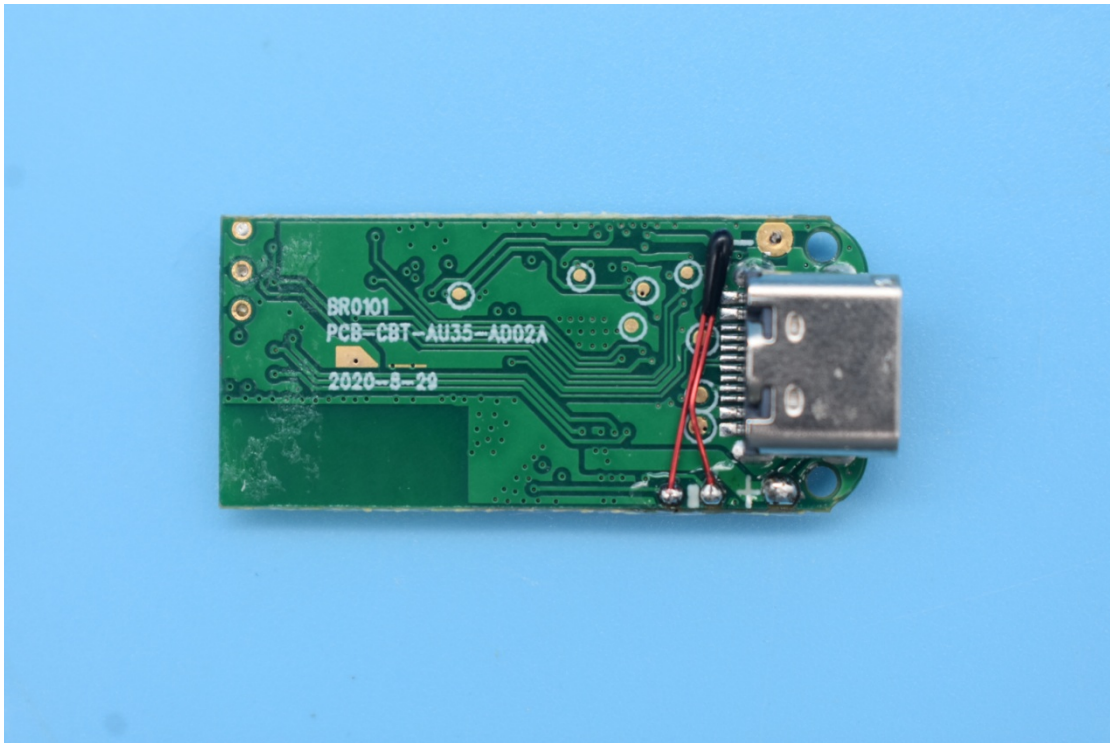

FCC ID:2AS3L-X2-PRO

Internal Photos

1. EUT uncover view

2. Antenna view