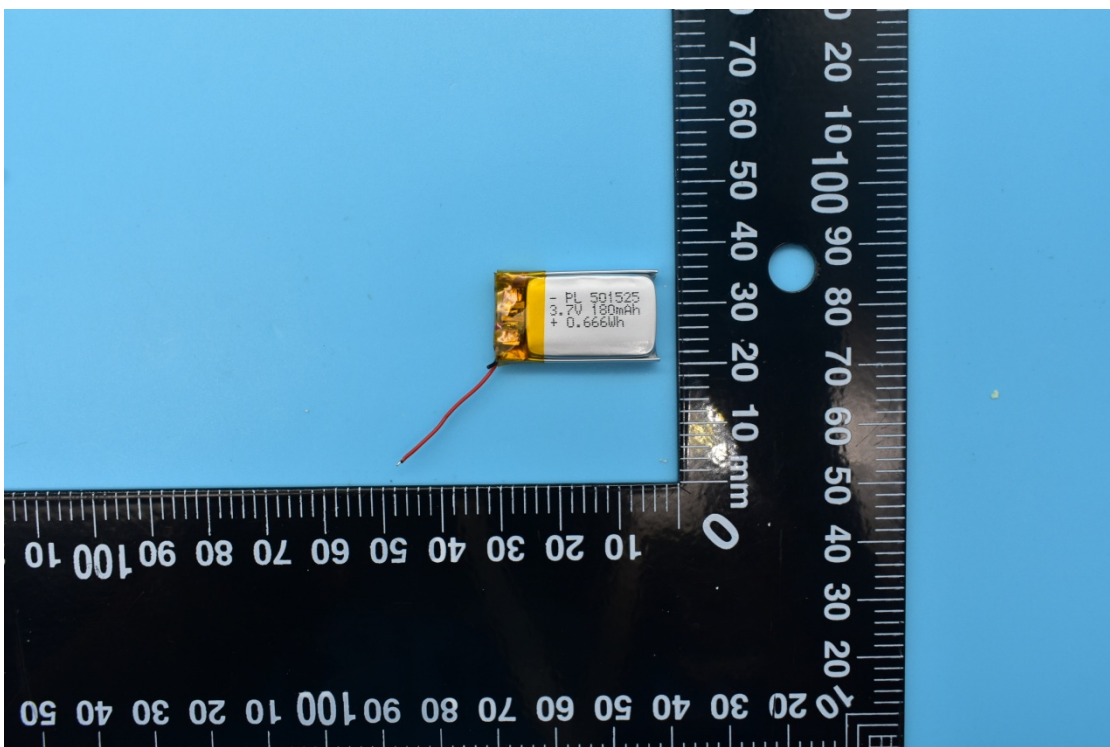

FCC ID:2AS3L-X2-PRO

Internal Photos

1. EUT uncover view

2. Antenna view