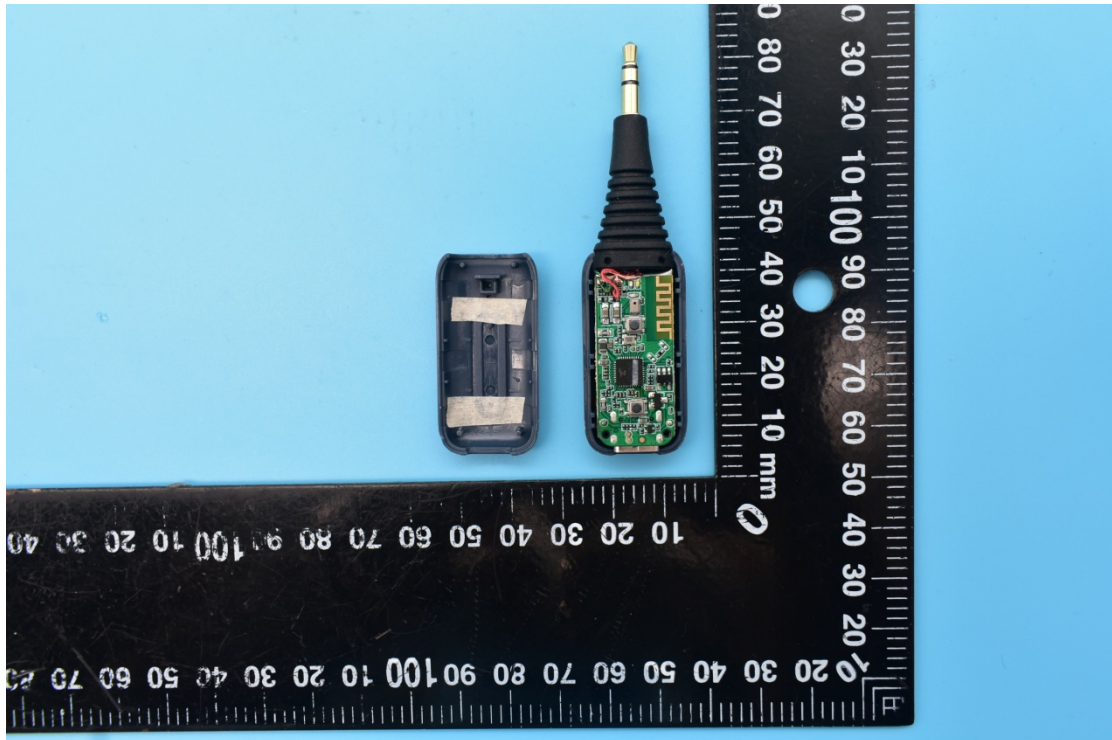

FCC ID:2AS3L-X2-PRO

Internal Photos

1. EUT uncover view

2. Antenna view