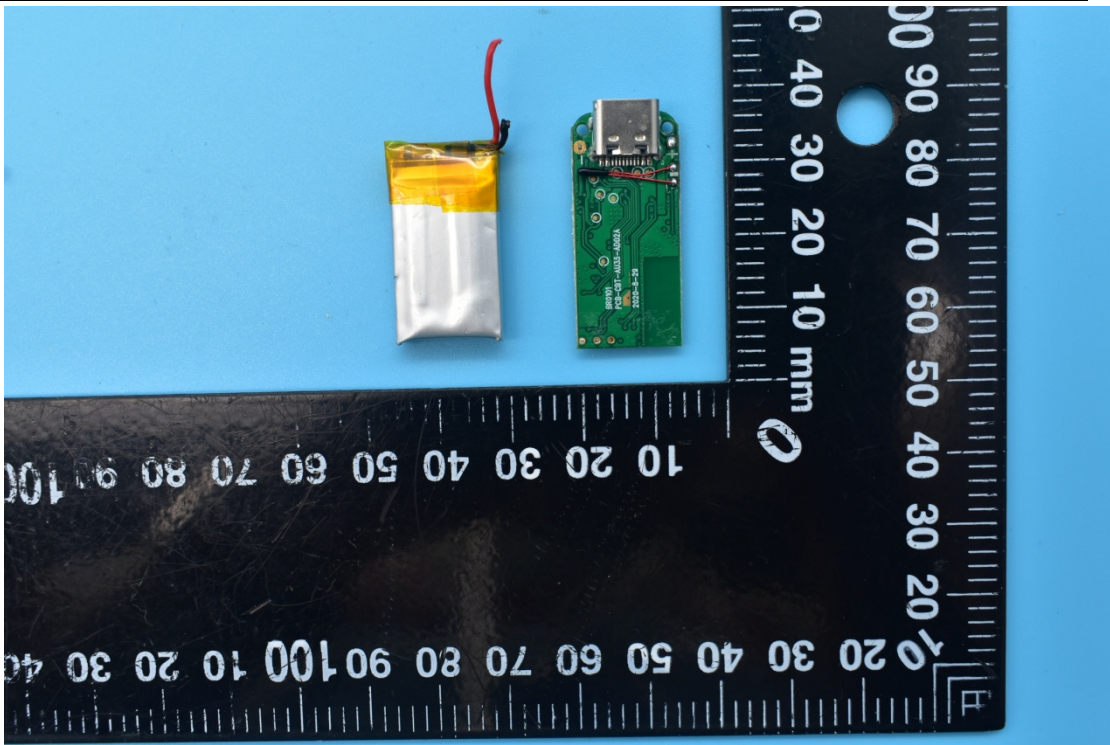

FCC ID:2AS3L-X2-PRO

Internal Photos

1. EUT uncover view

2. Antenna view