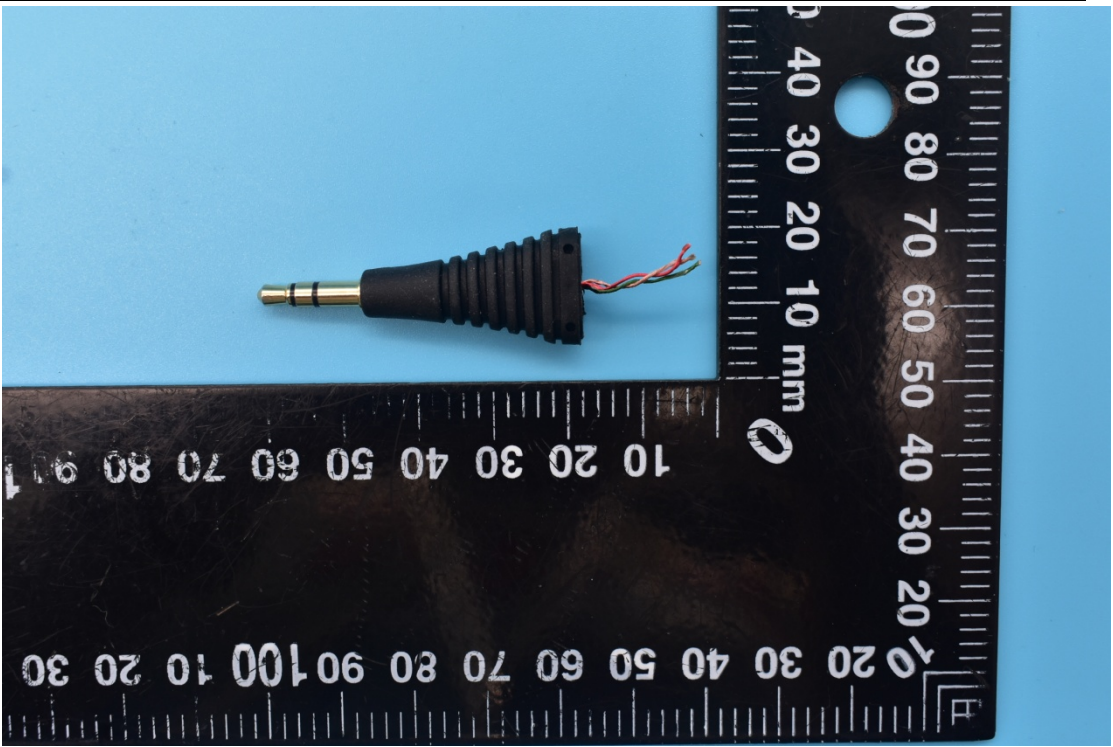

FCC ID:2AS3L-X2-PRO

Internal Photos

1. EUT uncover view

2. Antenna view