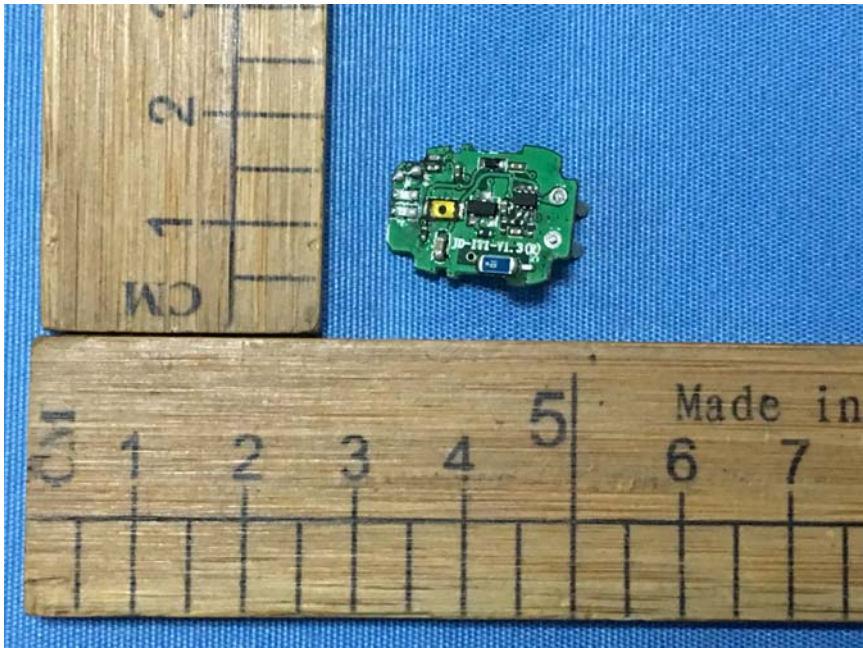

FCC ID: 2AS3I-MZX635

Integral Antenna