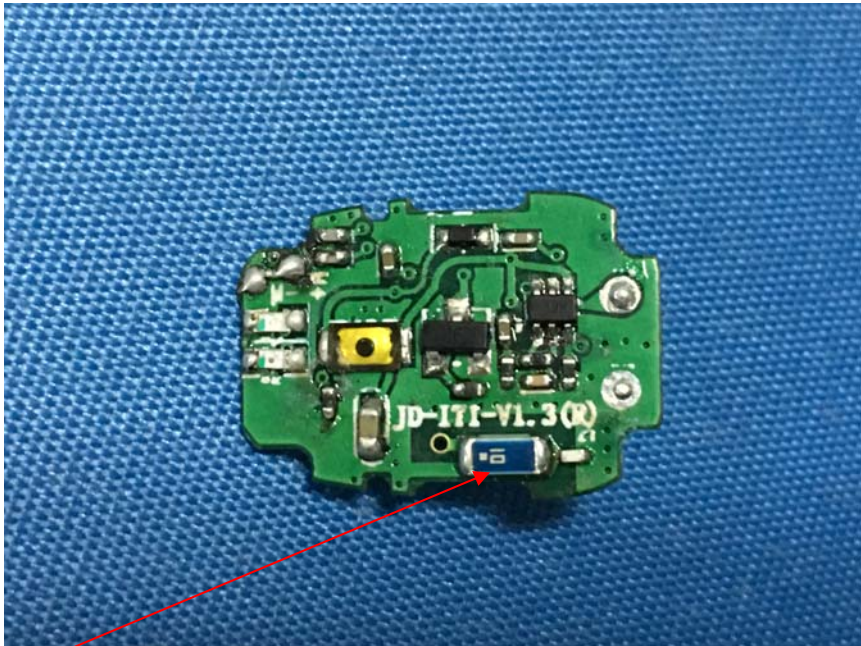

FCC ID: 2AS3I-MZX635

Integral Antenna