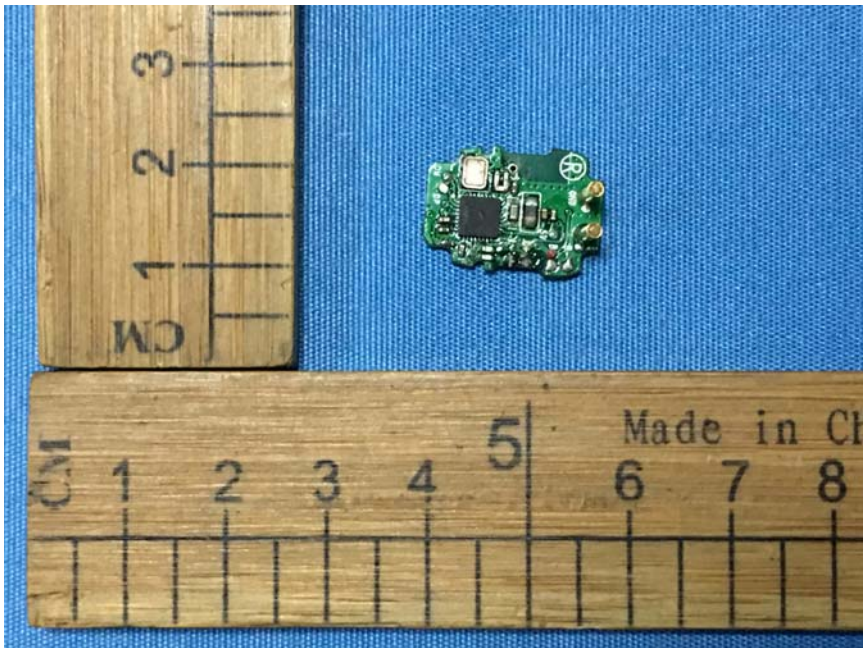

FCC ID: 2AS3I-MZX635

Integral Antenna