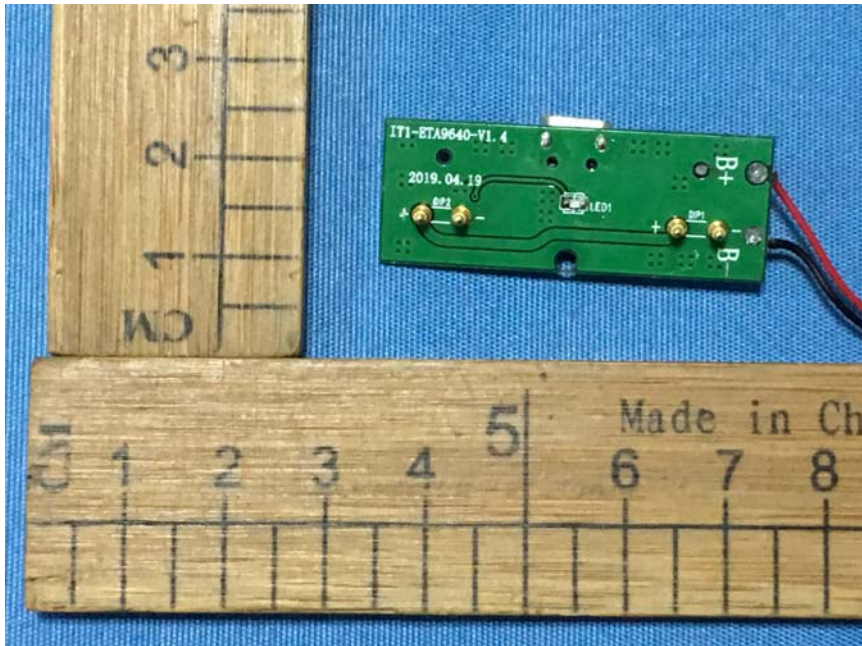

FCC ID: 2AS3I-MZX635

Integral Antenna