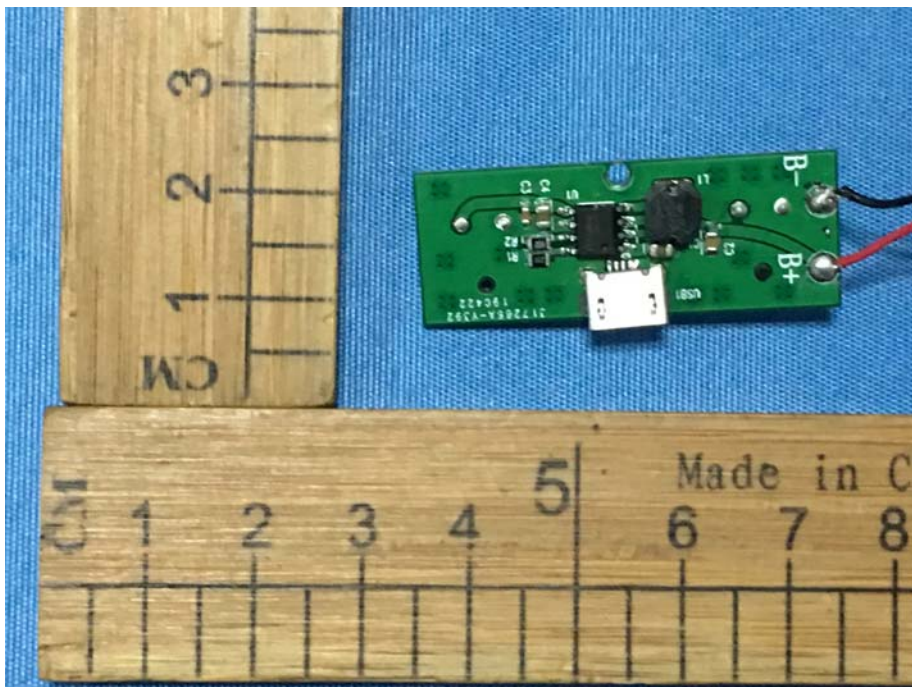

FCC ID: 2AS3I-MZX635

Integral Antenna