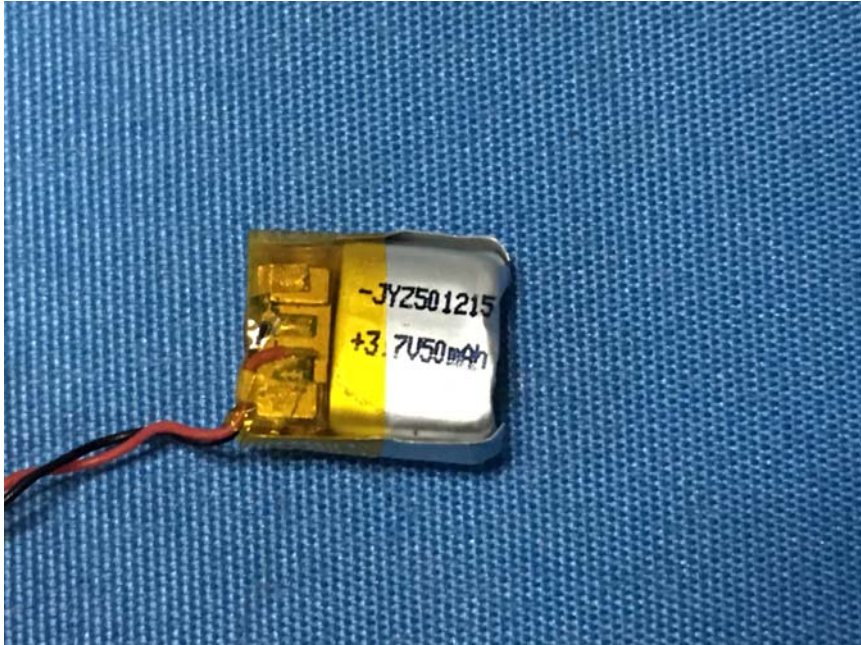

FCC ID: 2AS3I-MZX635

Integral Antenna