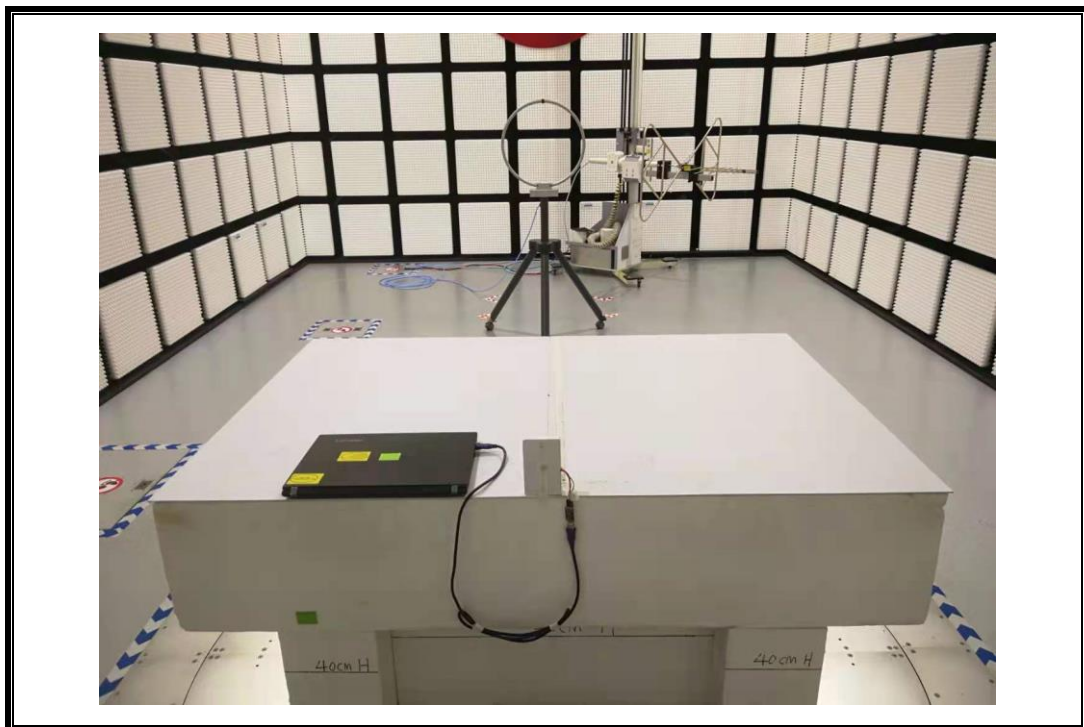

Appendix II

Setup Photographs

RADIATED RF MEASUREMENT SETUP (30MHz ~ 1 GHz)

RADIATED RF MEASUREMENT SETUP (Below 30MHz)

RADIATED RF MEASUREMENT SETUP (Above 1G – X axis)

RADIATED RF MEASUREMENT SETUP (Above 1G – Y axis)

RADIATED RF MEASUREMENT SETUP (Above 1G – Z axis)