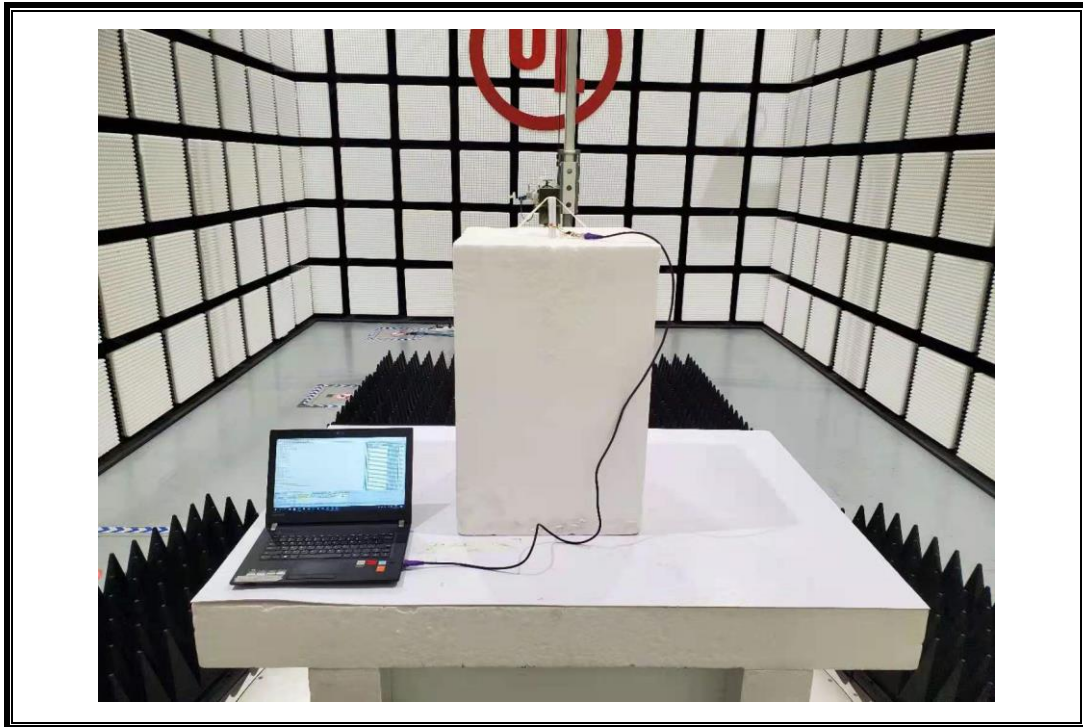

Appendix II

Setup Photographs

RADIATED RF MEASUREMENT SETUP (30MHz ~ 1 GHz)

RADIATED RF MEASUREMENT SETUP (Below 30MHz)

RADIATED RF MEASUREMENT SETUP (Above 1G – X axis)

RADIATED RF MEASUREMENT SETUP (Above 1G – Y axis)

RADIATED RF MEASUREMENT SETUP (Above 1G – Z axis)