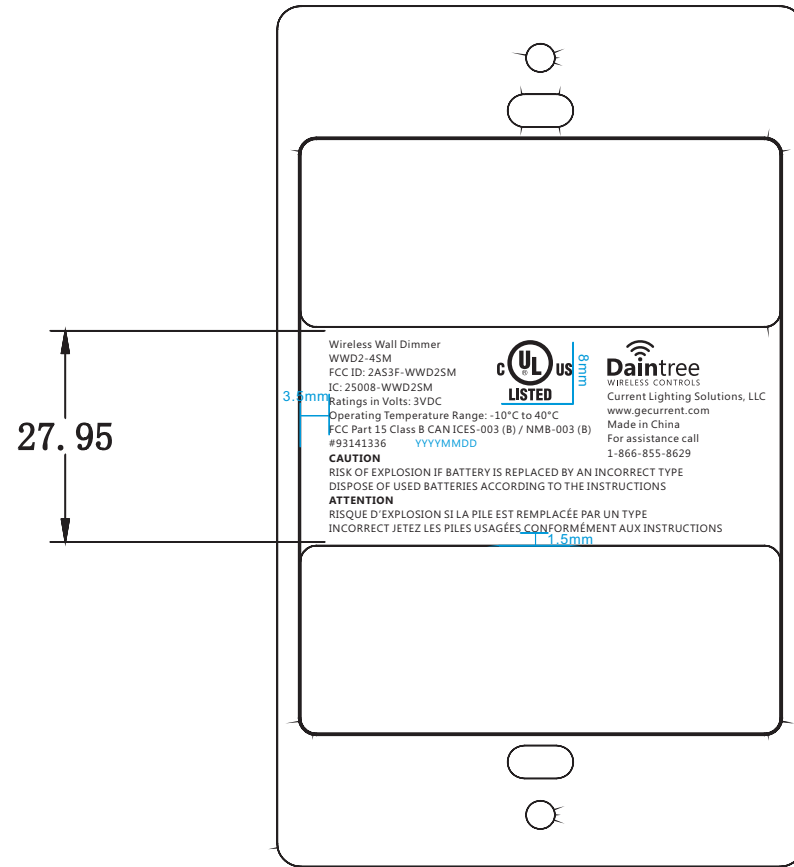

PS: typeface is Segoe UI, word size is 4pt
 YYYYMMDD, YYYY means year, MM means month, DD means day, for example: 20210112

--	--	--	--	--

PS: typeface is Segoe UI, word size is 4pt
YYYMMDD, YYYY means year, MM means month, DD means day, for example: 20210112