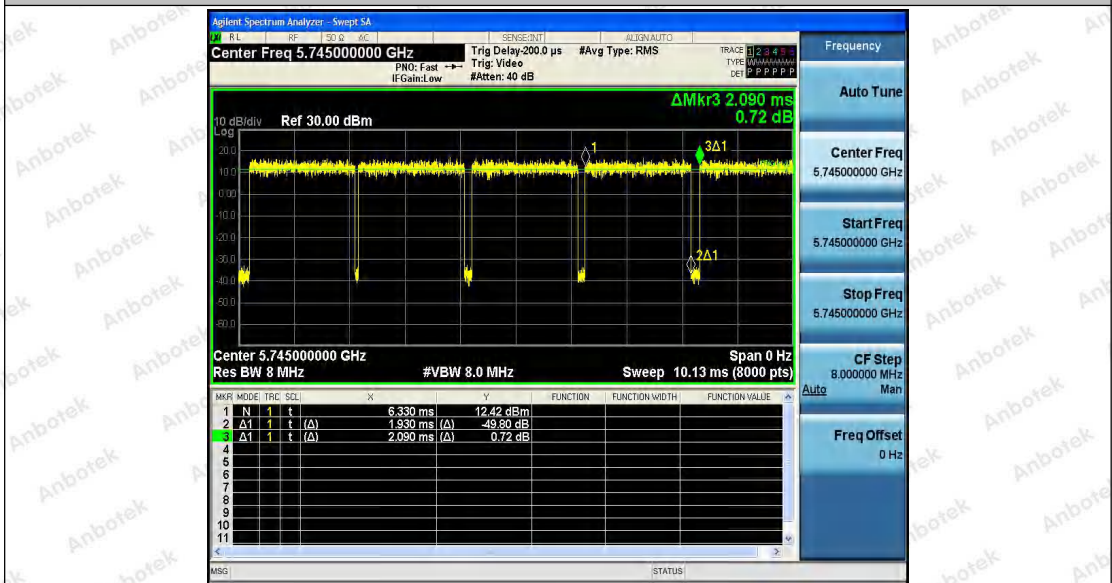

11AC20SISO_Ant3_5745

Shenzhen Anbotek Compliance Laboratory Limited

Address: 1/F., Building D, Sogood Science and Technology Park, Sanwei Community, Hangcheng Street, Bao'an District, Shenzhen, Guangdong, China.
Tel: (86) 755-26066440 Fax: (86) 755-26014772 Email: service@anbotek.com

Hotline
400-003-0500
www.anbotek.com