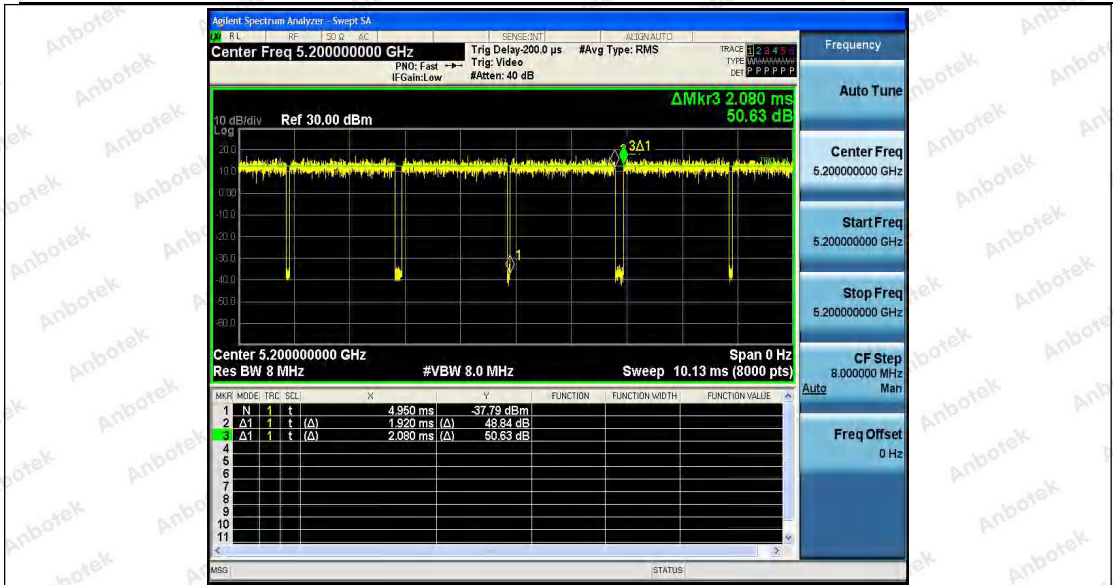

Shenzhen Anbotek Compliance Laboratory Limited

Address: 1/F., Building D, Sogood Science and Technology Park, Sanwei Community, Hangcheng Street, Bao'an District, Shenzhen, Guangdong, China.

Tel: (86) 755-26066440 Fax: (86) 755-26014772 Email: service@anbotek.com

Hotline 400-003-0500
www.anbotek.com