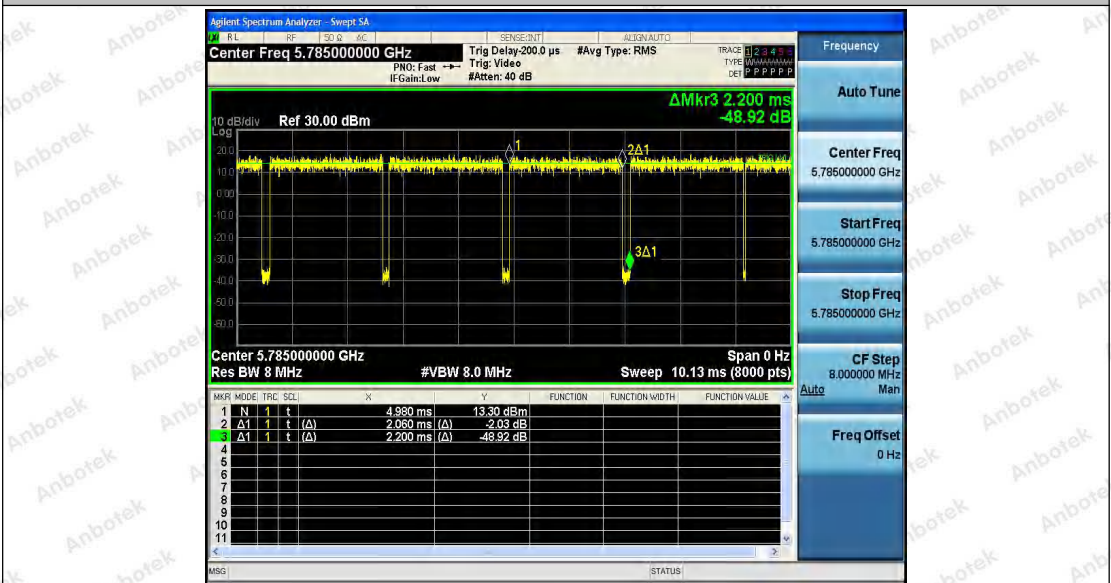

11A_Ant3_5785

Shenzhen Anbotek Compliance Laboratory Limited

Address: 1/F., Building D, Sogood Science and Technology Park, Sanwei Community, Hangcheng Street, Bao'an District, Shenzhen, Guangdong, China.
Tel: (86) 755-26066440 Fax: (86) 755-26014772 Email: service@anbotek.com

Hotline 400-003-0500
www.anbotek.com