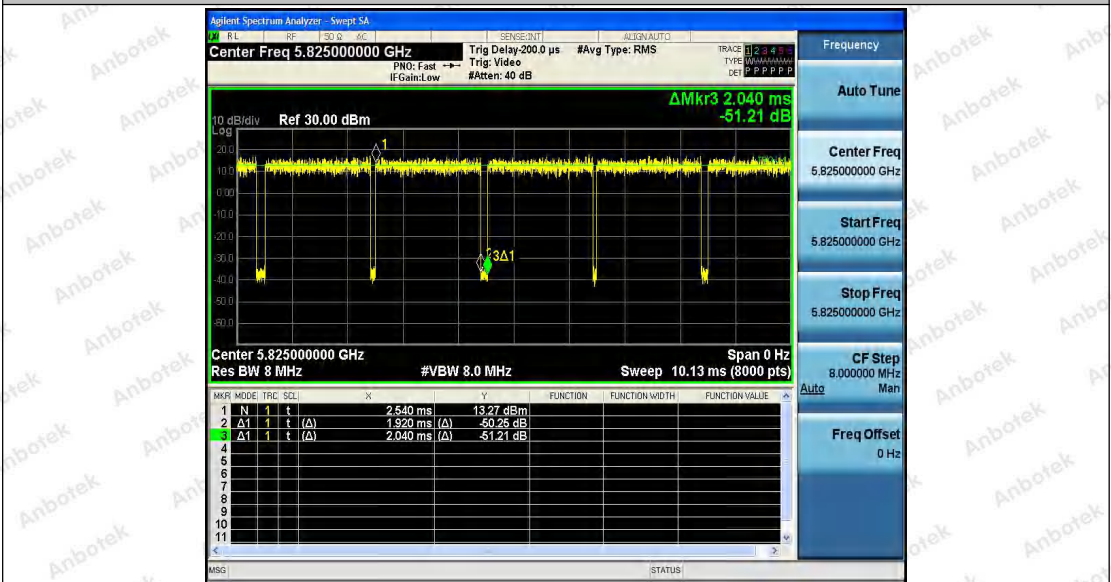

Hotline
 400-003-0500
 www.anbotek.com

11N20SISO_Ant1_5825

11N20SISO_Ant2_5825

Shenzhen Anbotek Compliance Laboratory Limited

Address: 1/F., Building D, Sogood Science and Technology Park, Sanwei Community, Hangcheng Street, Bao'an District, Shenzhen, Guangdong, China.