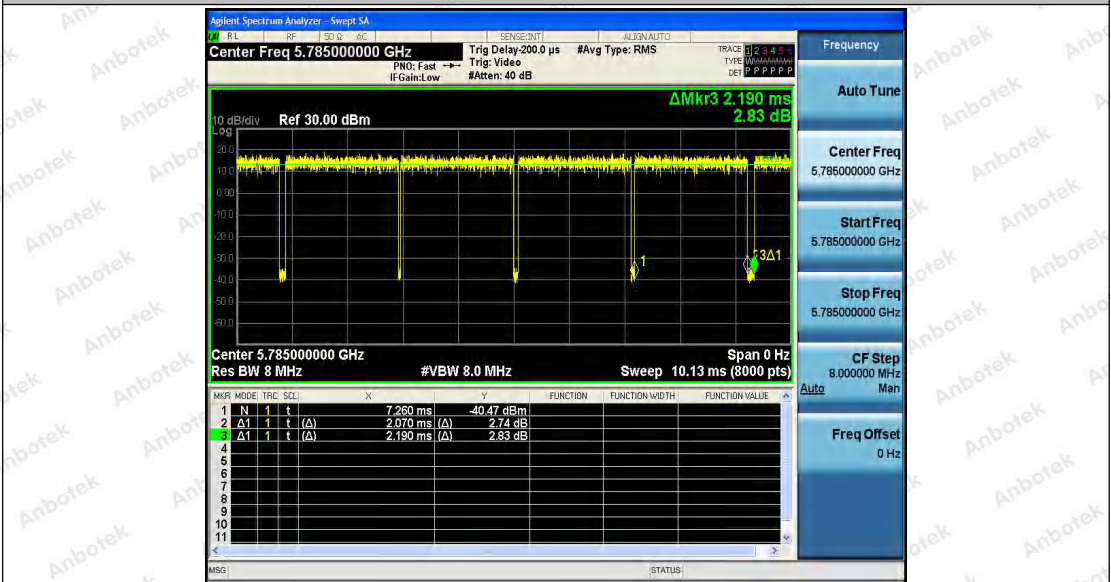

11A_Ant2_5785