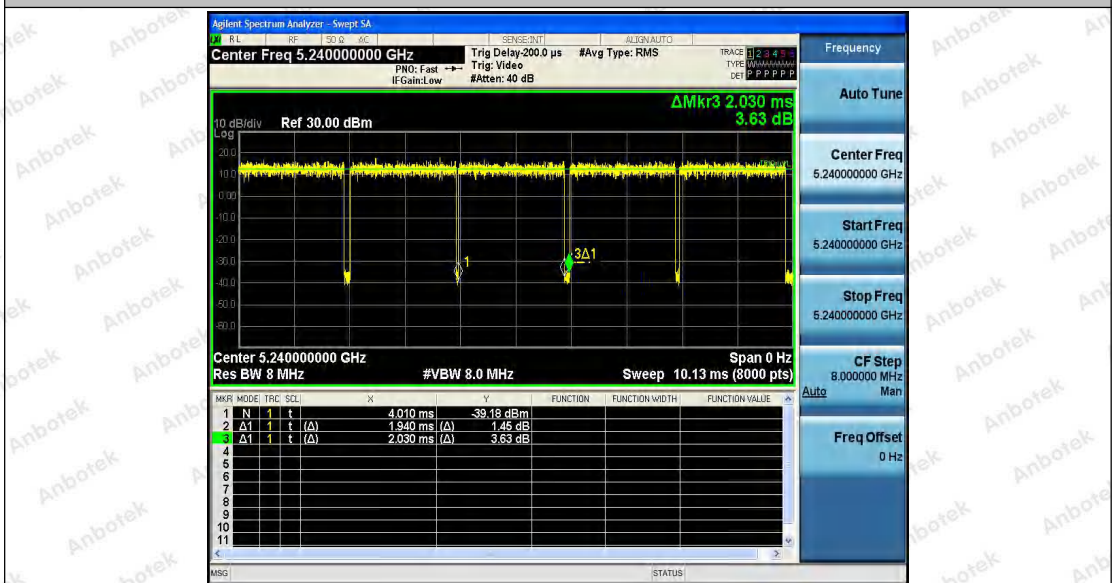

Tel: (86) 755-26066440 Fax: (86) 755-26014772 Email: service@anbotek.com

Hotline
 400-003-0500
 www.anbotek.com

11AC20SISO_Ant3_5200

11AC20SISO_Ant1_5240

Shenzhen Anbotek Compliance Laboratory Limited

Address: 1/F., Building D, Sogood Science and Technology Park, Sanwei Community, Hangcheng Street, Bao'an District, Shenzhen, Guangdong, China.