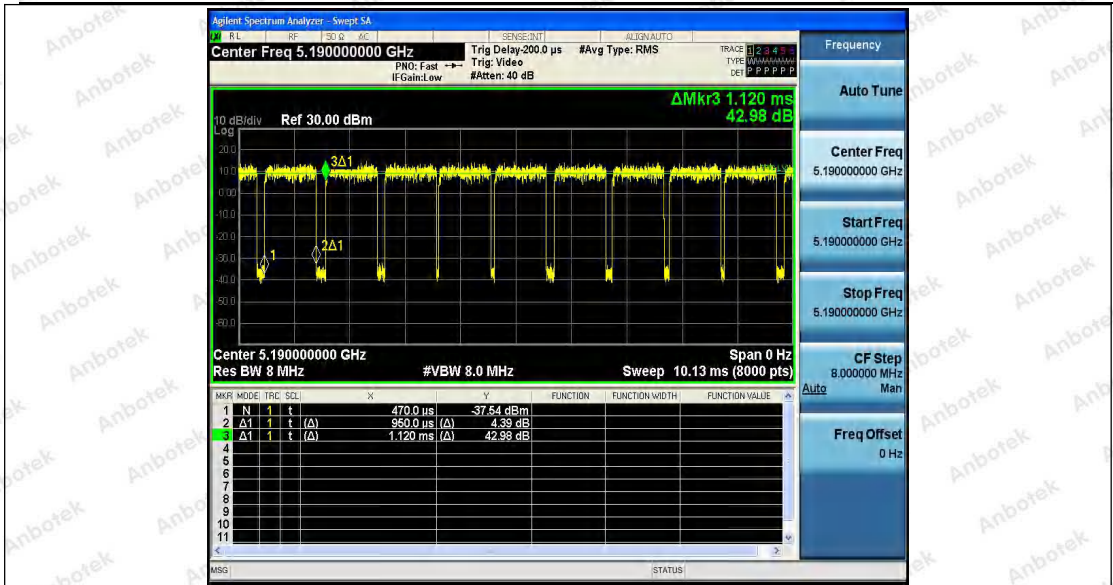

Shenzhen Anbotek Compliance Laboratory Limited

Address: 1/F., Building D, Sogood Science and Technology Park, Sanwei Community, Hangcheng Street, Bao'an District, Shenzhen, Guangdong, China.

Tel: (86) 755-26066440 Fax: (86) 755-26014772 Email: service@anbotek.com

Hotline
400-003-0500
www.anbotek.com