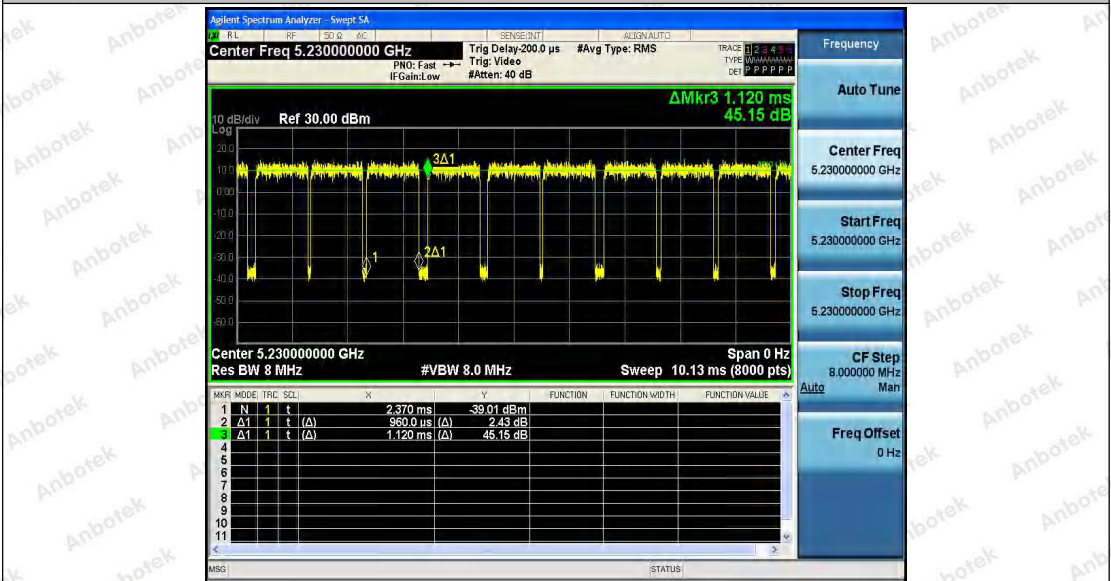

11AC40SISO_Ant1_5230

Shenzhen Anbotek Compliance Laboratory Limited

Address: 1/F., Building D, Sogood Science and Technology Park, Sanwei Community, Hangcheng Street, Bao'an District, Shenzhen, Guangdong, China.
Tel: (86) 755-26066440 Fax: (86) 755-26014772 Email: service@anbotek.com

Hotline
400-003-0500
www.anbotek.com