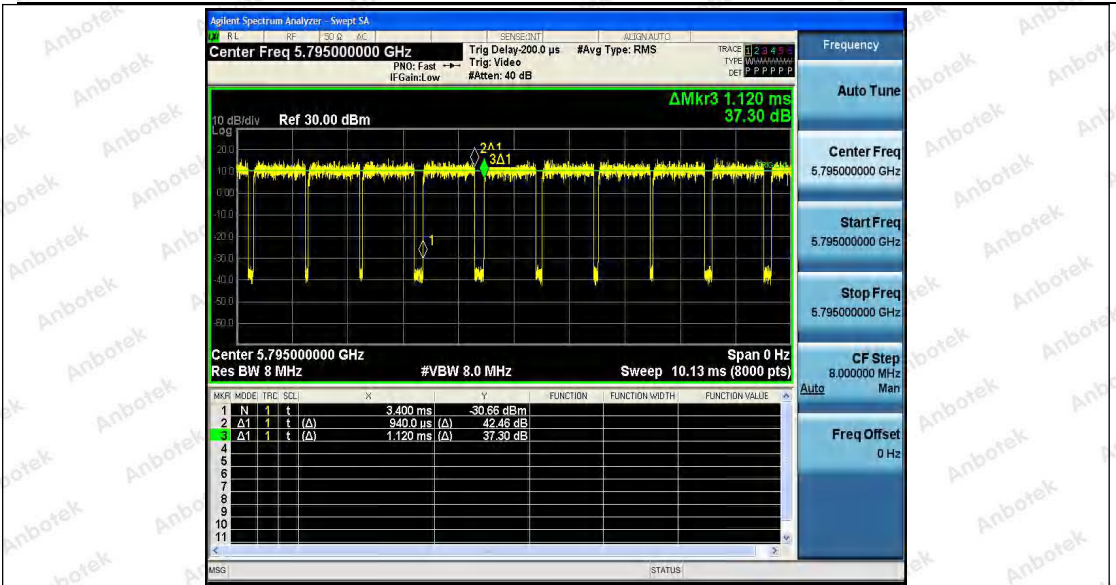

Shenzhen Anbotek Compliance Laboratory Limited

Address: 1/F., Building D, Sogood Science and Technology Park, Sanwei Community, Hangcheng Street, Bao'an District, Shenzhen, Guangdong, China.
Tel: (86) 755-26066440 Fax: (86) 755-26014772 Email: service@anbotek.com

Hotline 400-003-0500
www.anbotek.com