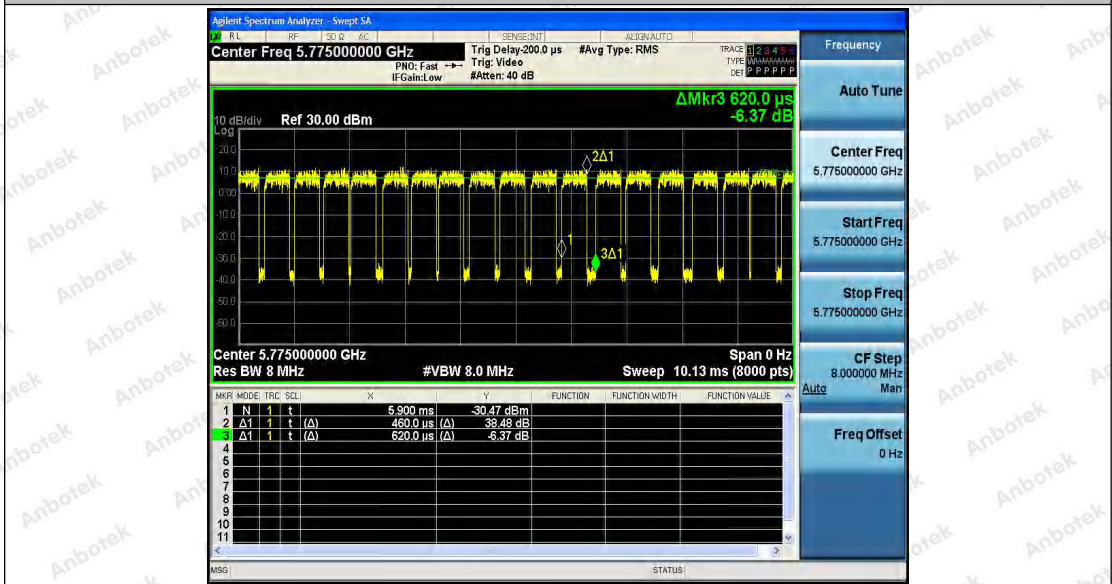

11AC80SISO_Ant3_5775