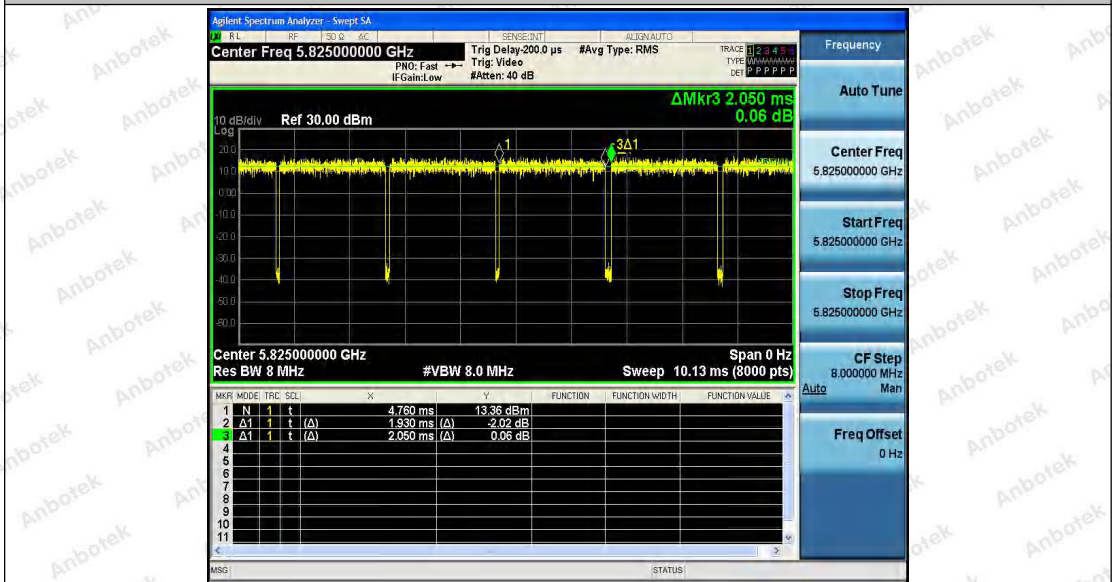

11AC20SISO_Ant1_5825