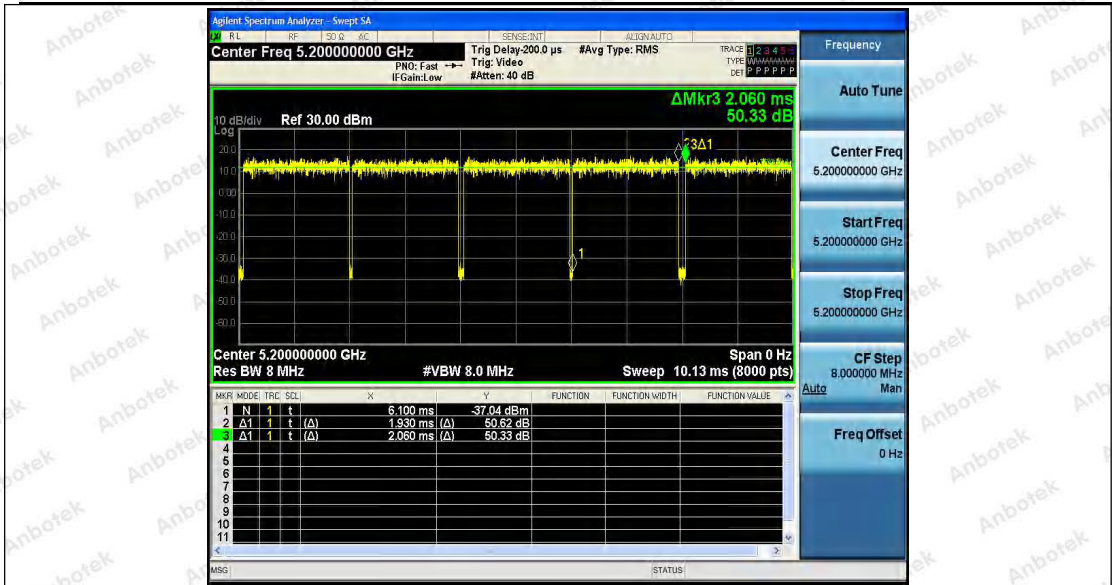

Shenzhen Anbotek Compliance Laboratory Limited

Address: 1/F., Building D, Sogood Science and Technology Park, Sanwei Community, Hangcheng Street, Bao'an District, Shenzhen, Guangdong, China.

Tel: (86) 755-26066440 Fax: (86) 755-26014772 Email: service@anbotek.com

Hotline
400-003-0500
www.anbotek.com