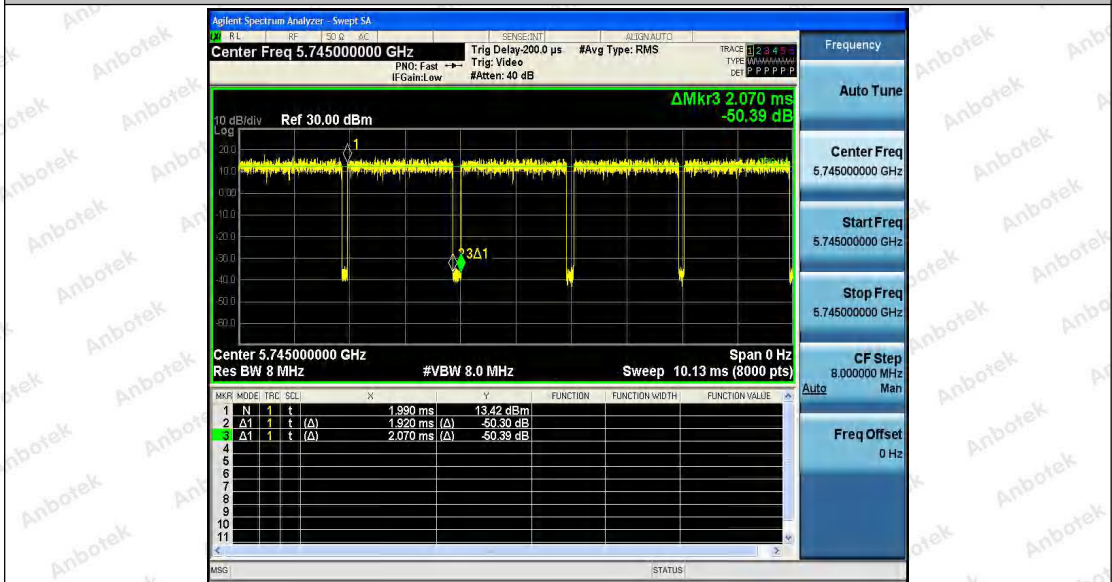

11N20SISO_Ant2_5745