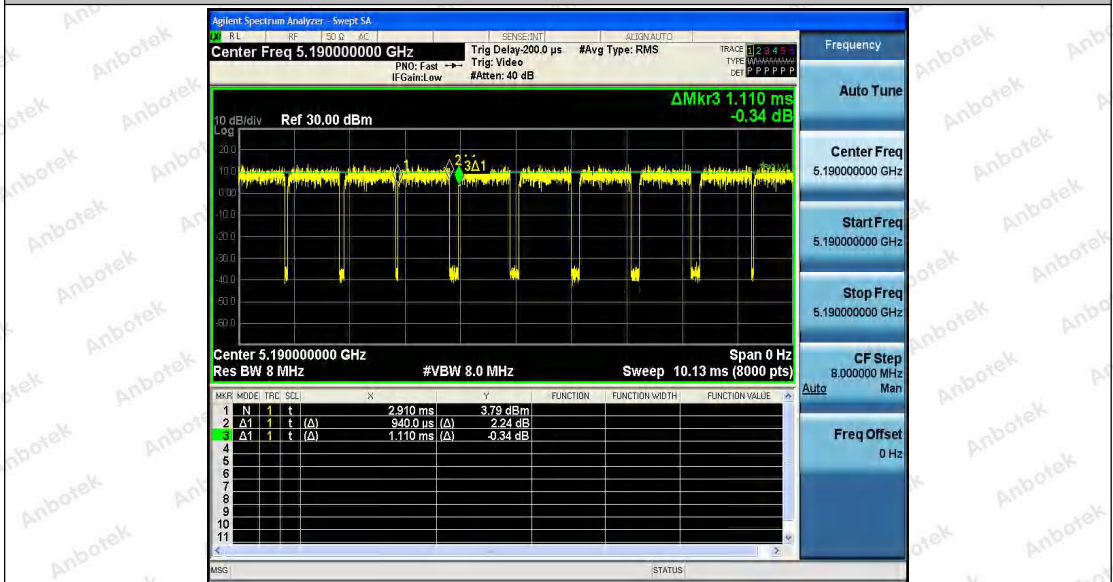

11N40SISO_Ant3_5190