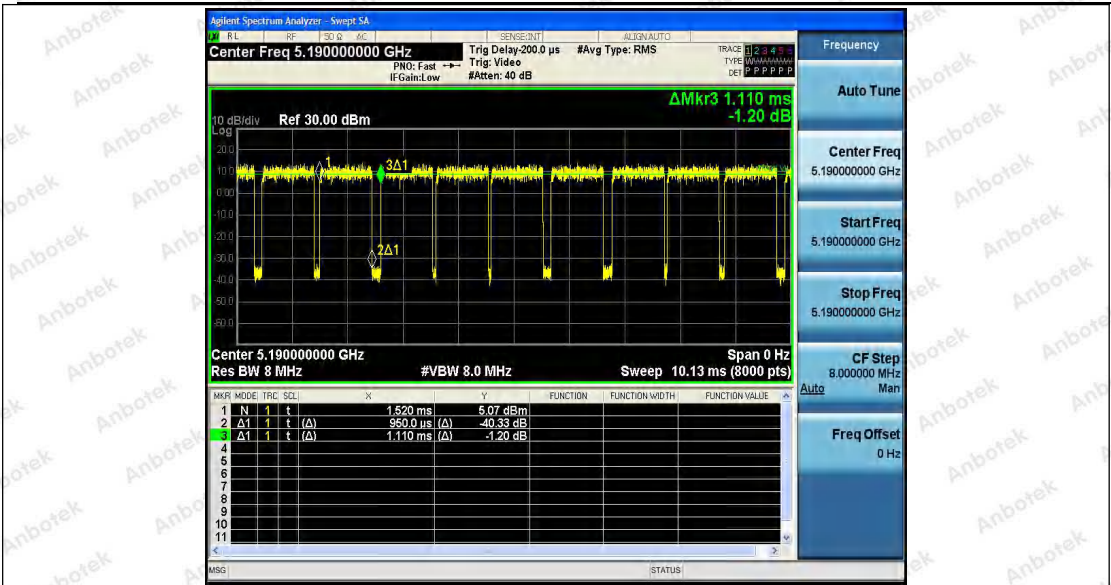

Shenzhen Anbotek Compliance Laboratory Limited

Address: 1/F., Building D, Sogood Science and Technology Park, Sanwei Community, Hangcheng Street, Bao'an District, Shenzhen, Guangdong, China.
Tel: (86) 755-26066440 Fax: (86) 755-26014772 Email: service@anbotek.com

Hotline
400-003-0500
www.anbotek.com