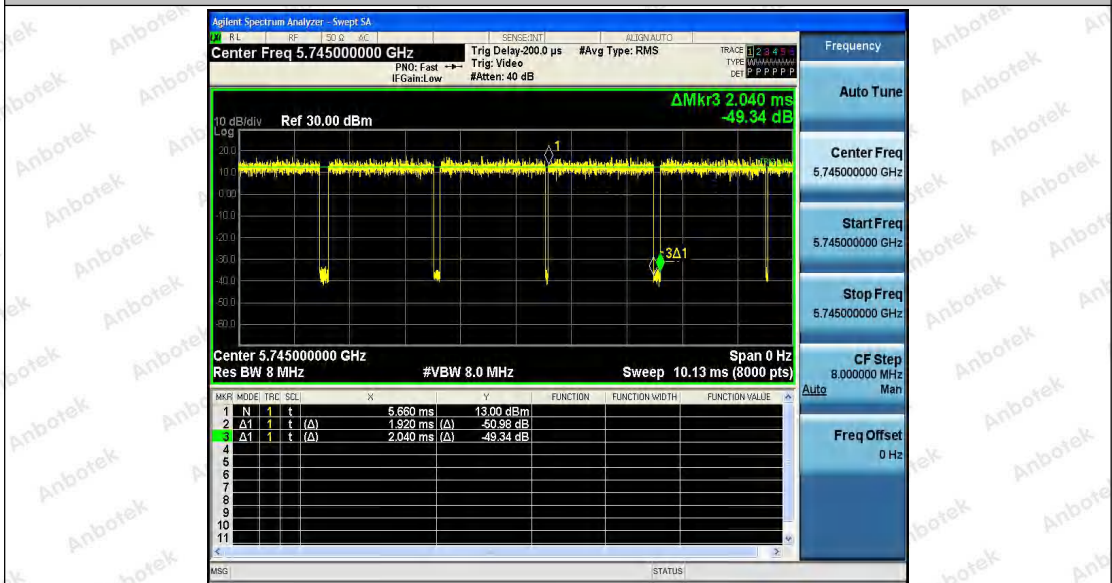

Tel: (86) 755-26066440 Fax: (86) 755-26014772 Email: service@anbotek.com

Hotline
 400-003-0500
 www.anbotek.com

11N20SISO_Ant2_5745

11N20SISO_Ant3_5745

Shenzhen Anbotek Compliance Laboratory Limited

Address: 1/F., Building D, Sogood Science and Technology Park, Sanwei Community, Hangcheng Street, Bao'an District, Shenzhen, Guangdong, China.
 Tel: (86) 755-26066440 Fax: (86) 755-26014772 Email: service@anbotek.com