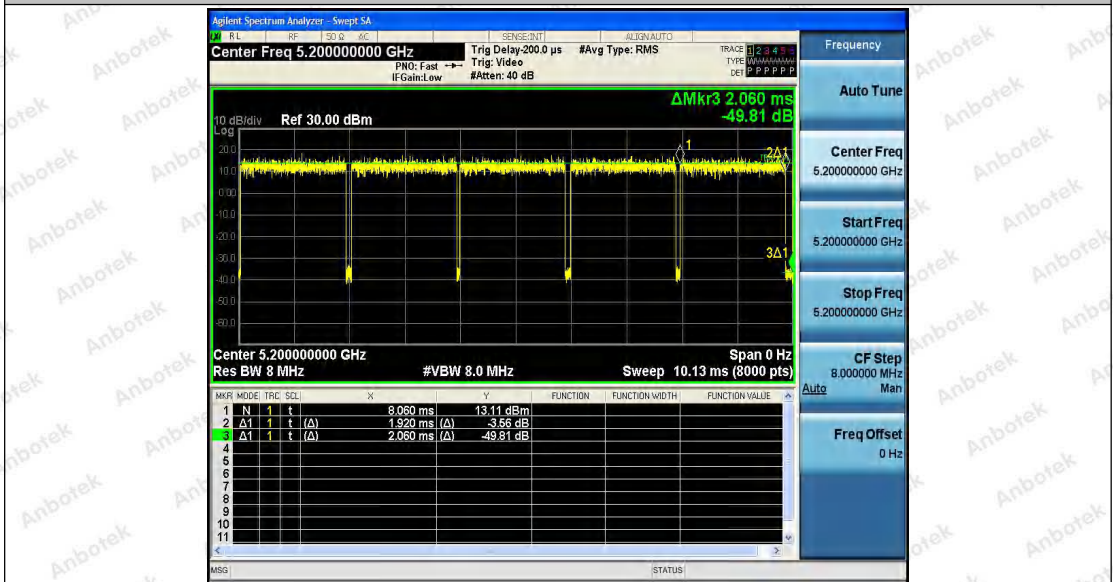

Hotline
 400-003-0500
 www.anbotek.com

11N20SISO_Ant3_5200

11N20SISO_Ant1_5240

Shenzhen Anbotek Compliance Laboratory Limited

Address: 1/F., Building D, Sogood Science and Technology Park, Sanwei Community, Hangcheng Street, Bao'an District, Shenzhen, Guangdong, China.