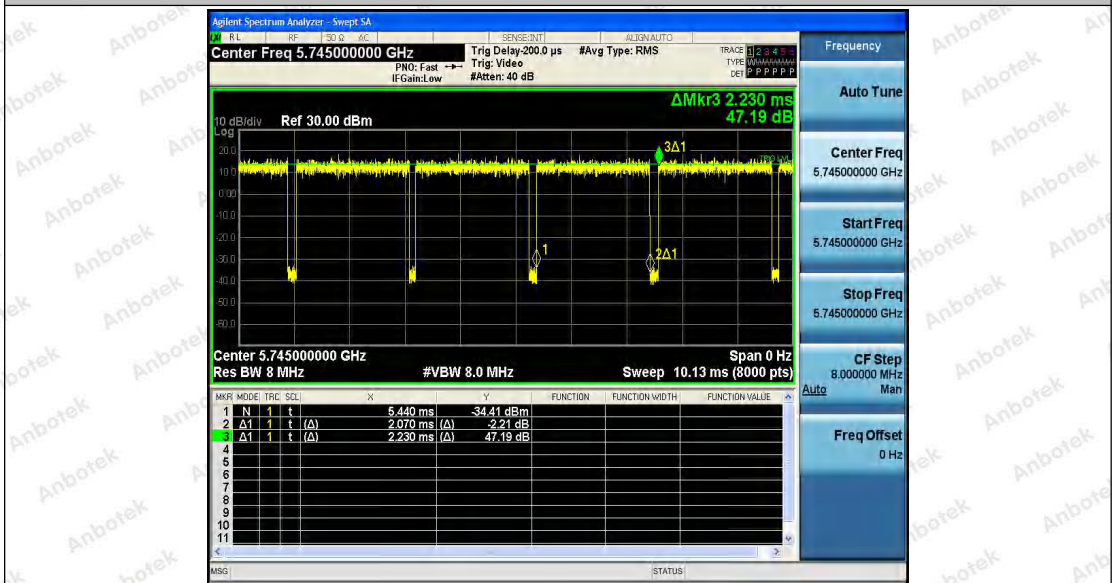

11A_Ant1_5745

Shenzhen Anbotek Compliance Laboratory Limited

Address: 1/F., Building D, Sogood Science and Technology Park, Sanwei Community, Hangcheng Street, Bao'an District, Shenzhen, Guangdong, China.
Tel: (86) 755-26066440 Fax: (86) 755-26014772 Email: service@anbotek.com

Hotline
400-003-0500
www.anbotek.com