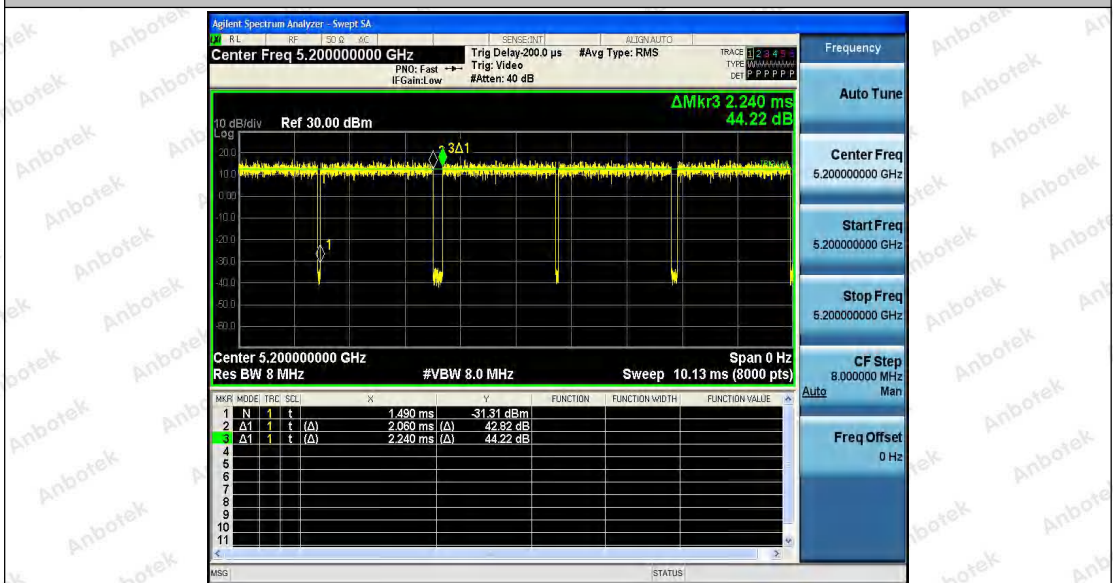

Test Graphs

11A_Ant1_5200

11A_Ant2_5200

Shenzhen Anbotek Compliance Laboratory Limited

Address: 1/F., Building D, Sogood Science and Technology Park, Sanwei Community, Hangcheng Street, Bao'an District, Shenzhen, Guangdong, China.