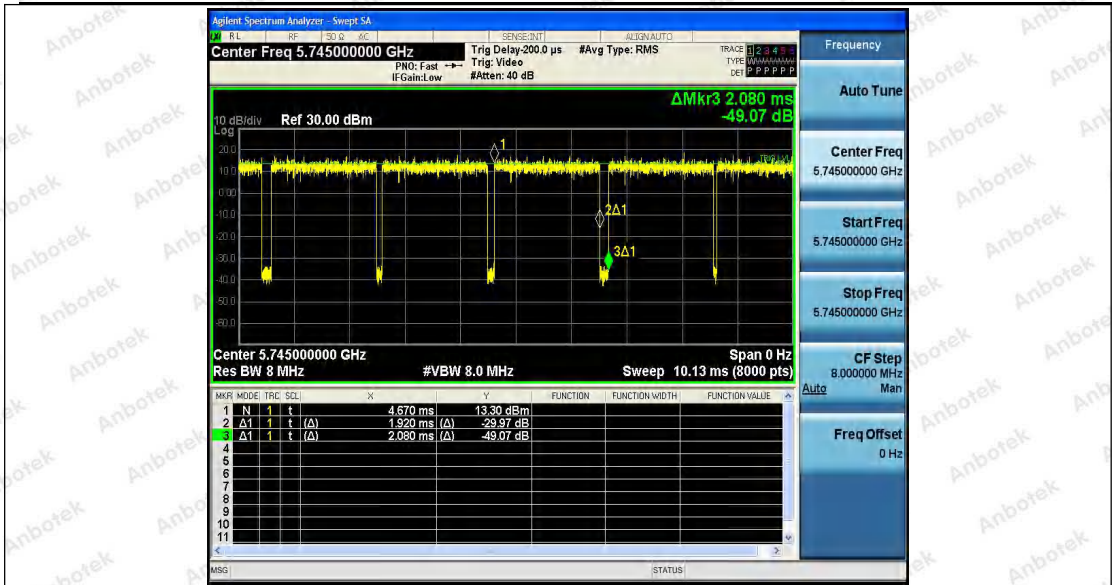

Shenzhen Anbotek Compliance Laboratory Limited

Address: 1/F., Building D, Sogood Science and Technology Park, Sanwei Community, Hangcheng Street, Bao'an District, Shenzhen, Guangdong, China.
Tel: (86) 755-26066440 Fax: (86) 755-26014772 Email: service@anbotek.com

Hotline
400-003-0500
www.anbotek.com