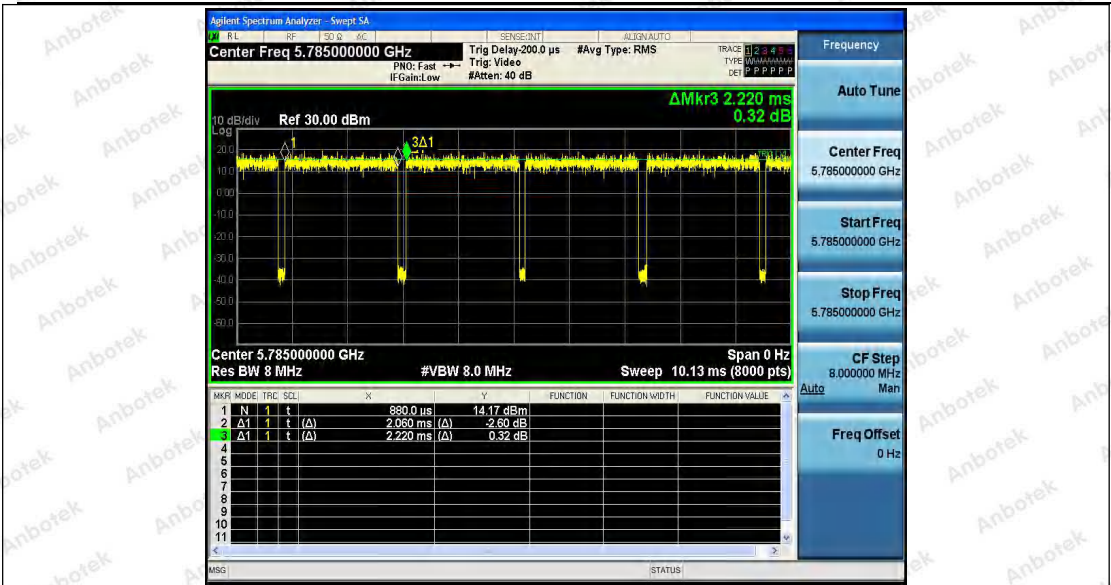

Shenzhen Anbotek Compliance Laboratory Limited

Address: 1/F., Building D, Sogood Science and Technology Park, Sanwei Community, Hangcheng Street, Bao'an District, Shenzhen, Guangdong, China.
Tel: (86) 755-26066440 Fax: (86) 755-26014772 Email: service@anbotek.com

Hotline 400-003-0500
www.anbotek.com