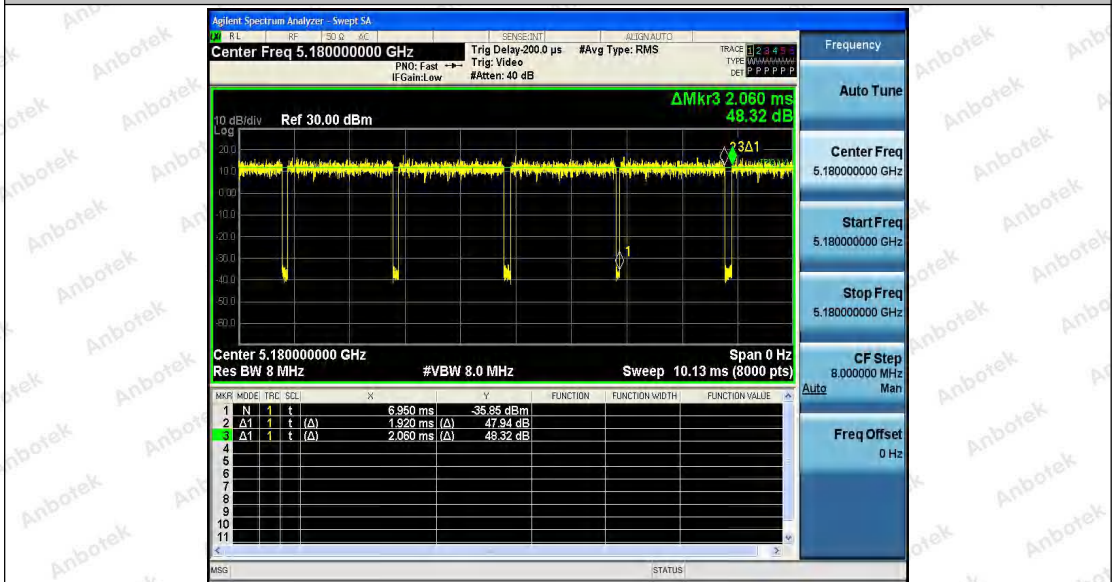

11N20SISO_Ant1_5180