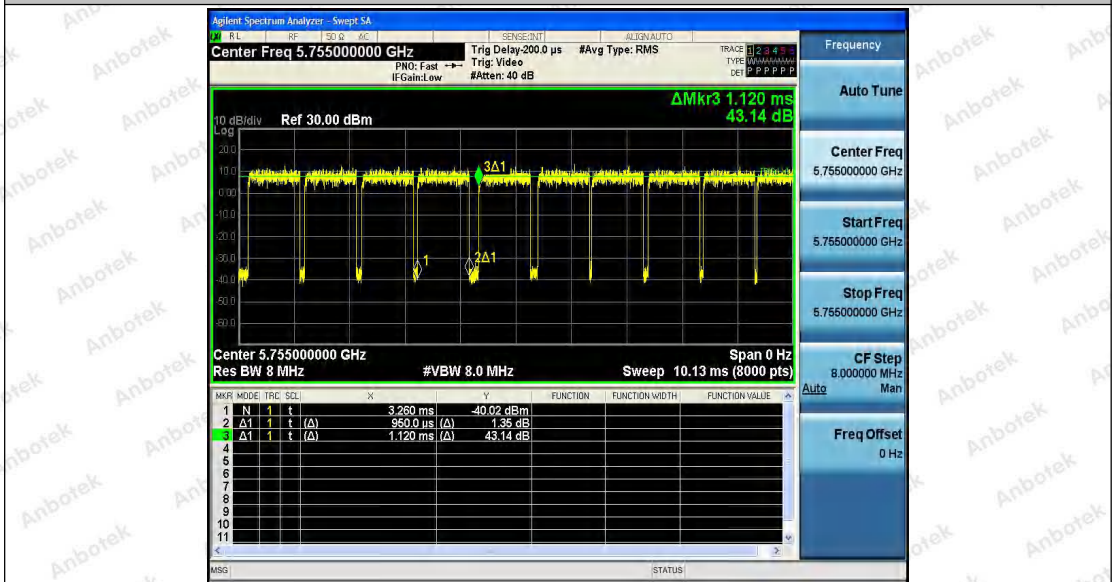

11N40SISO_Ant2_5755