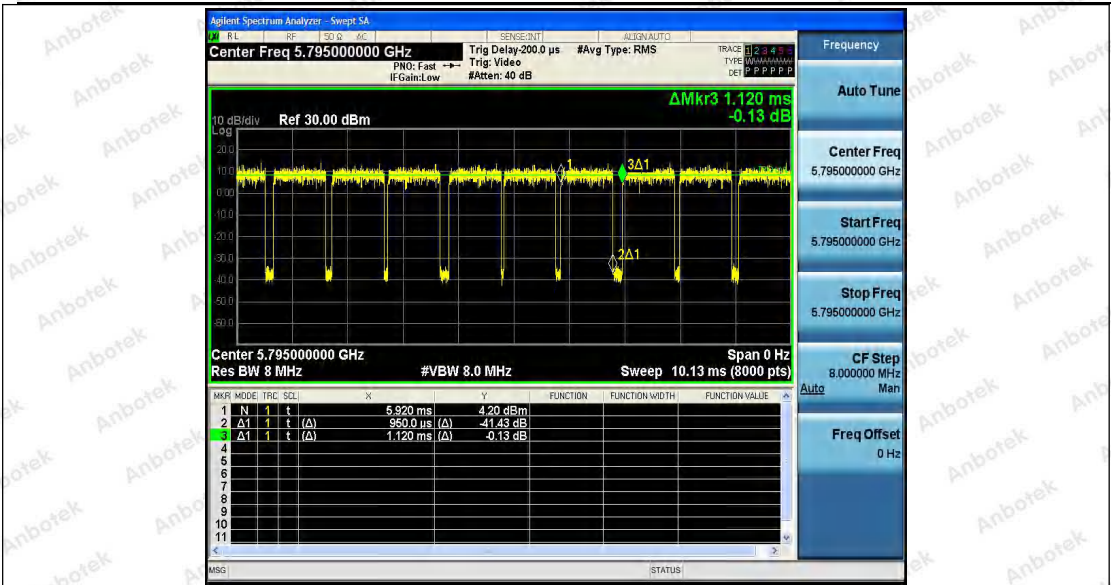

Shenzhen Anbotek Compliance Laboratory Limited

Address: 1/F., Building D, Sogood Science and Technology Park, Sanwei Community, Hangcheng Street, Bao'an District, Shenzhen, Guangdong, China.
Tel: (86) 755-26066440 Fax: (86) 755-26014772 Email: service@anbotek.com

Hotline 400-003-0500
www.anbotek.com