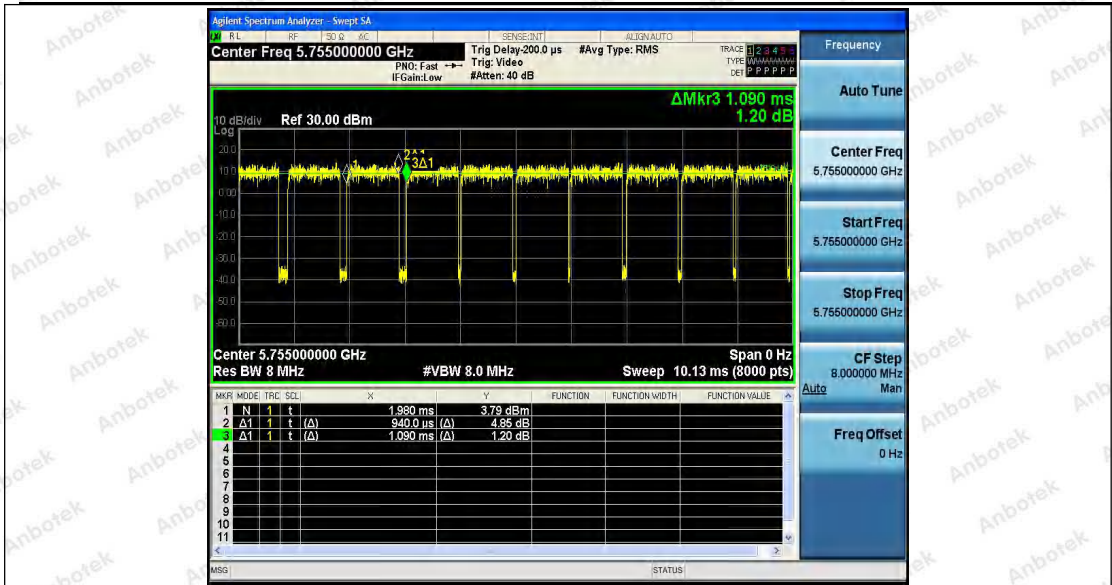

Shenzhen Anbotek Compliance Laboratory Limited

Address: 1/F., Building D, Sogood Science and Technology Park, Sanwei Community, Hangcheng Street, Bao'an District, Shenzhen, Guangdong, China.

Tel: (86) 755-26066440 Fax: (86) 755-26014772 Email: service@anbotek.com

Hotline
400-003-0500
www.anbotek.com