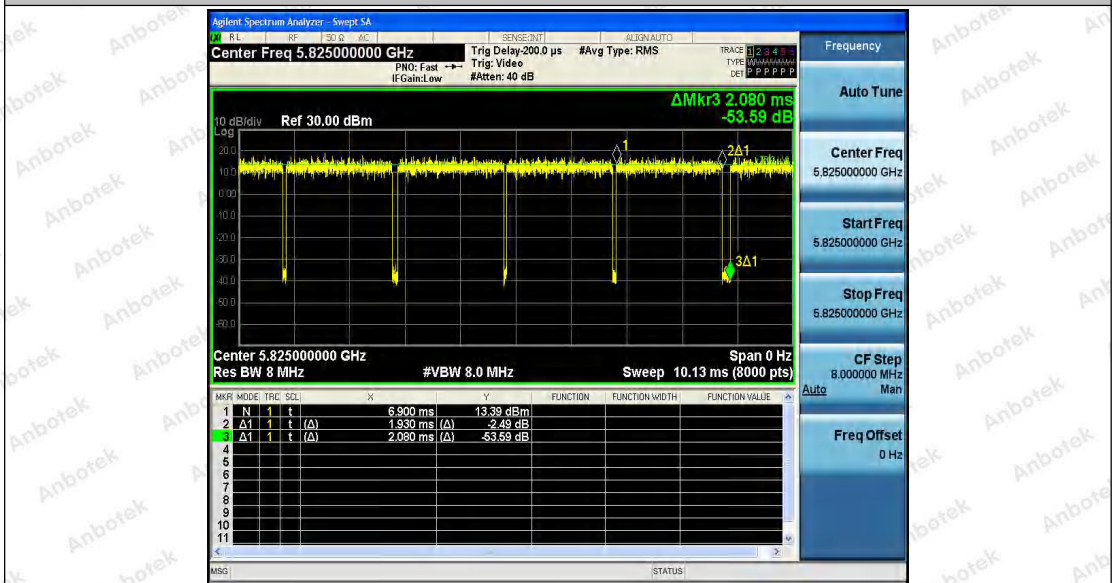

Tel: (86) 755-26066440 Fax: (86) 755-26014772 Email: service@anbotek.com

Hotline
 400-003-0500
 www.anbotek.com

11AC20SISO_Ant1_5825

11AC20SISO_Ant2_5825

Shenzhen Anbotek Compliance Laboratory Limited

Address: 1/F., Building D, Sogood Science and Technology Park, Sanwei Community, Hangcheng Street, Bao'an District, Shenzhen, Guangdong, China.