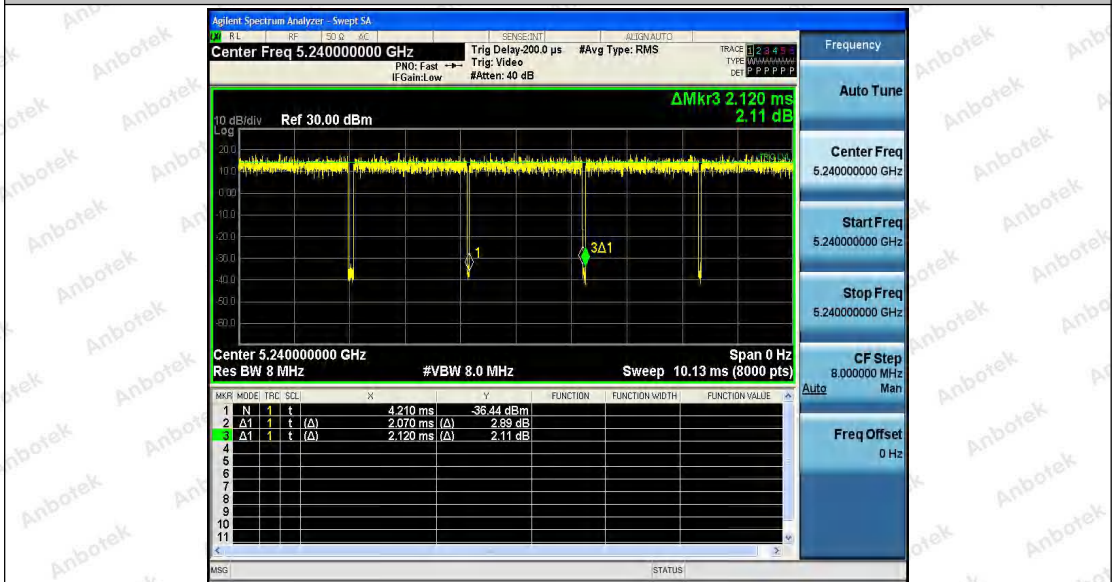

11A_Ant3_5240