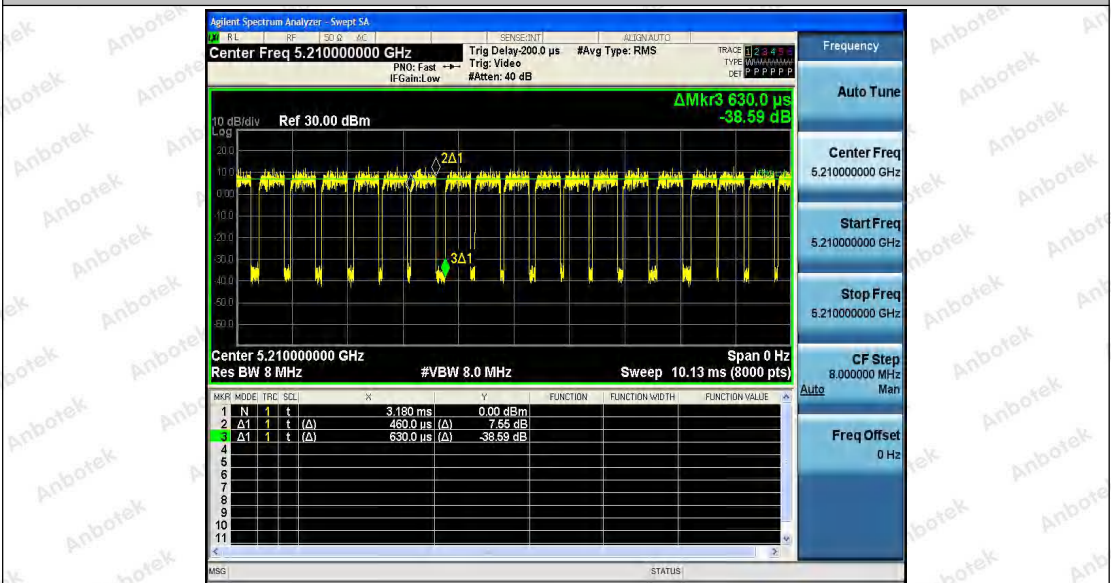

11AC80SISO_Ant2_5210

Shenzhen Anbotek Compliance Laboratory Limited

Address: 1/F., Building D, Sogood Science and Technology Park, Sanwei Community, Hangcheng Street, Bao'an District, Shenzhen, Guangdong, China.
Tel: (86) 755-26066440 Fax: (86) 755-26014772 Email: service@anbotek.com

Hotline 400-003-0500
www.anbotek.com