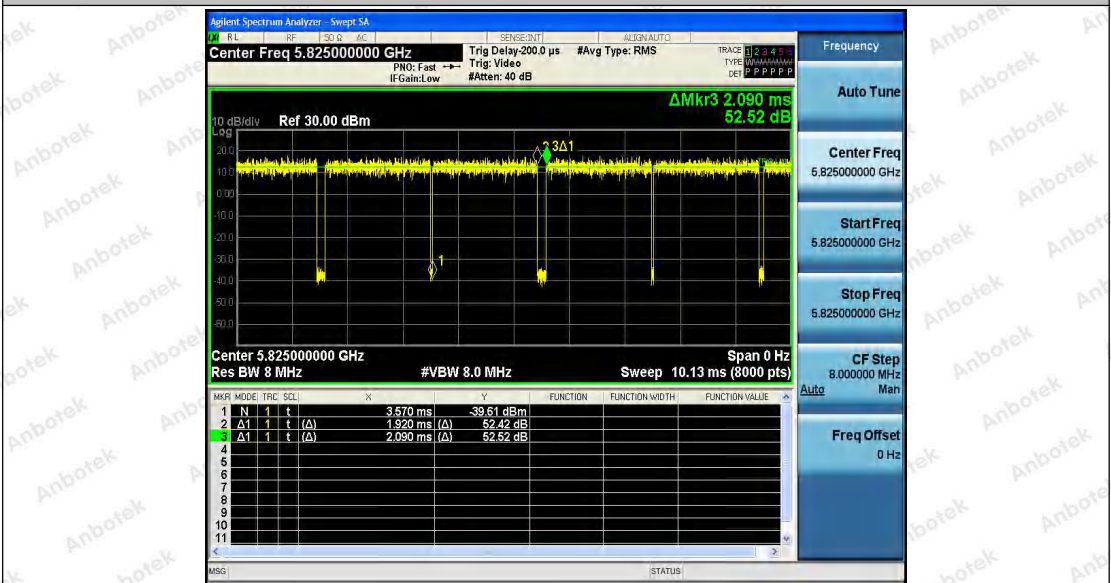

Hotline
 400-003-0500
 www.anbotek.com

11N20SISO_Ant1_5825

11N20SISO_Ant2_5825

Shenzhen Anbotek Compliance Laboratory Limited

Address: 1/F., Building D, Sogood Science and Technology Park, Sanwei Community, Hangcheng Street, Bao'an District, Shenzhen, Guangdong, China.