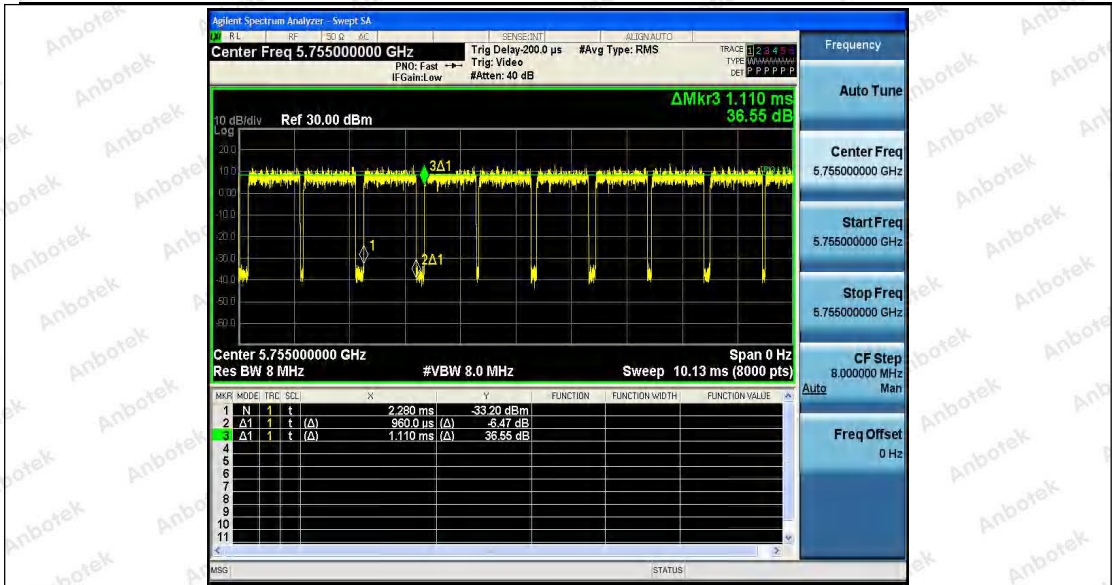

Shenzhen Anbotek Compliance Laboratory Limited

Address: 1/F., Building D, Sogood Science and Technology Park, Sanwei Community, Hangcheng Street, Bao'an District, Shenzhen, Guangdong, China.
Tel: (86) 755-26066440 Fax: (86) 755-26014772 Email: service@anbotek.com

Hotline 400-003-0500
www.anbotek.com