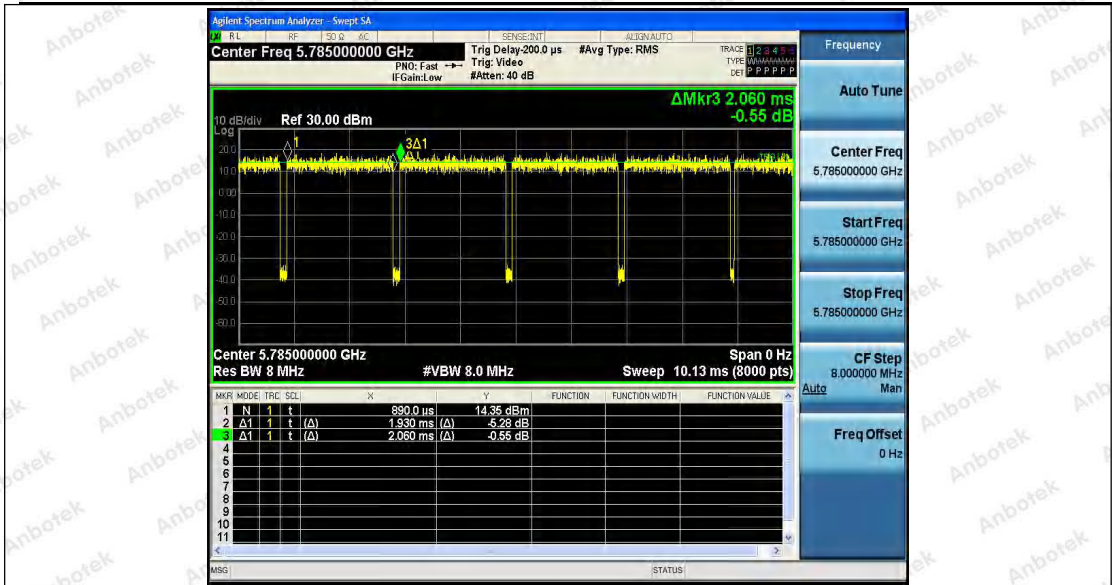

Shenzhen Anbotek Compliance Laboratory Limited

Address: 1/F., Building D, Sogood Science and Technology Park, Sanwei Community, Hangcheng Street, Bao'an District, Shenzhen, Guangdong, China.

Tel: (86) 755-26066440 Fax: (86) 755-26014772 Email: service@anbotek.com

Hotline
400-003-0500
www.anbotek.com