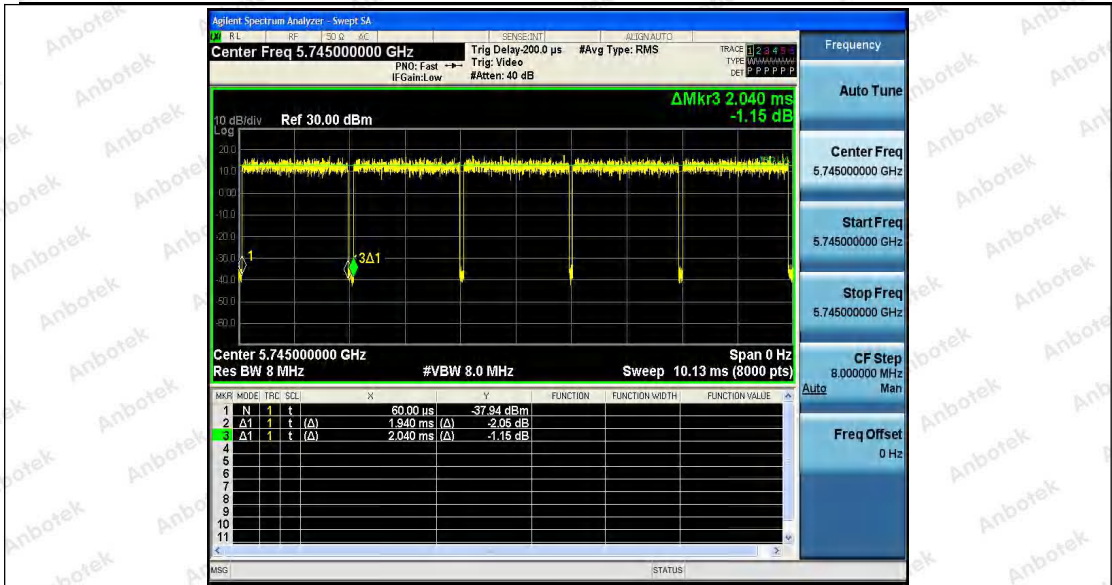

Shenzhen Anbotek Compliance Laboratory Limited

Address: 1/F., Building D, Sogood Science and Technology Park, Sanwei Community, Hangcheng Street, Bao'an District, Shenzhen, Guangdong, China.
Tel: (86) 755-26066440 Fax: (86) 755-26014772 Email: service@anbotek.com

Hotline
400-003-0500
www.anbotek.com