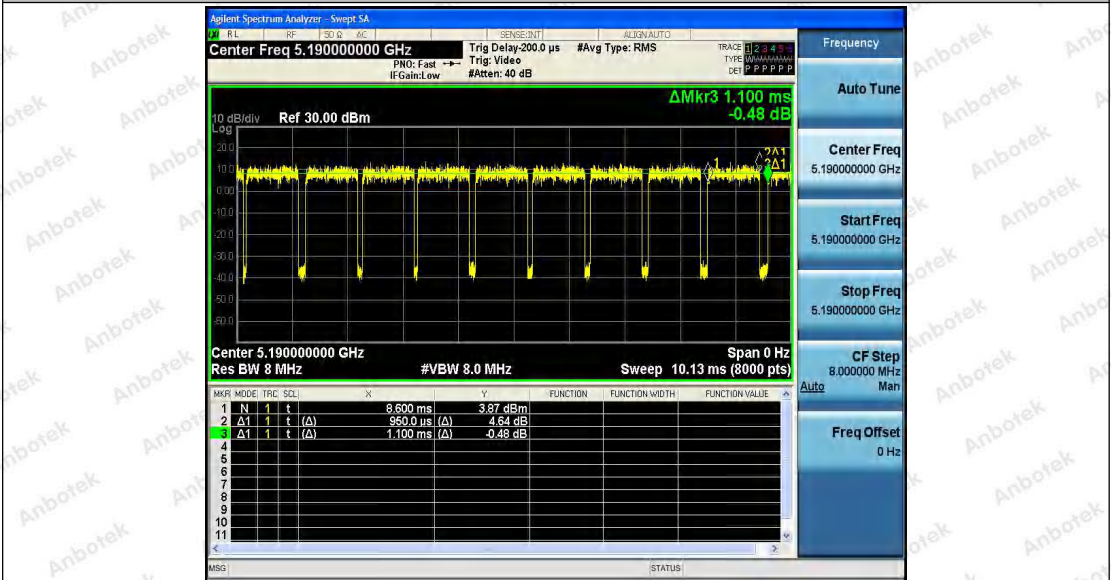

11AC40SISO_Ant3_5190