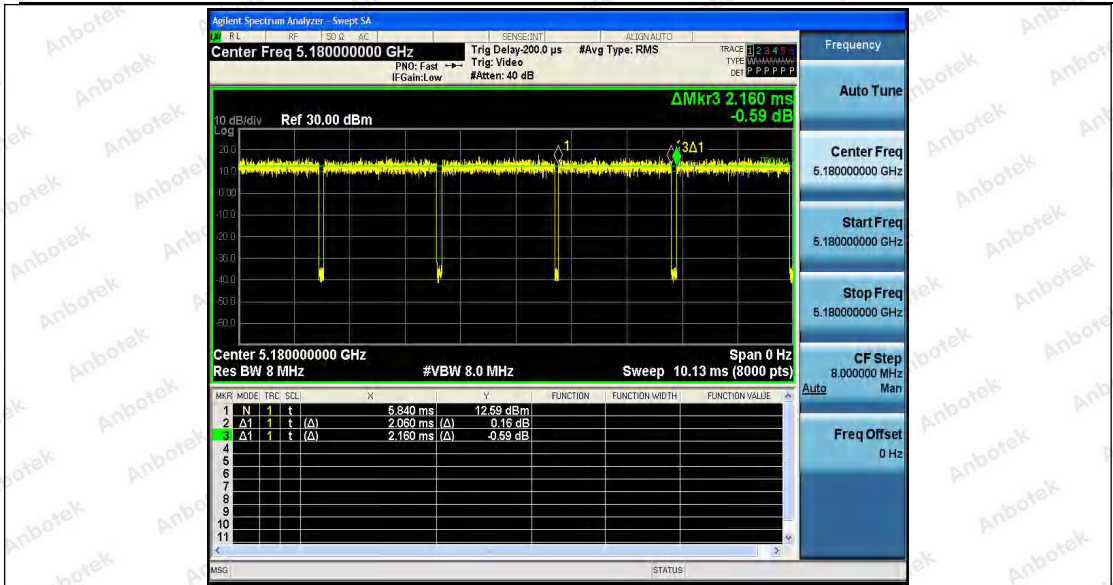

Shenzhen Anbotek Compliance Laboratory Limited

Address: 1/F., Building D, Sogood Science and Technology Park, Sanwei Community, Hangcheng Street, Bao'an District, Shenzhen, Guangdong, China.

Tel: (86) 755-26066440 Fax: (86) 755-26014772 Email: service@anbotek.com

Hotline
400-003-0500
www.anbotek.com