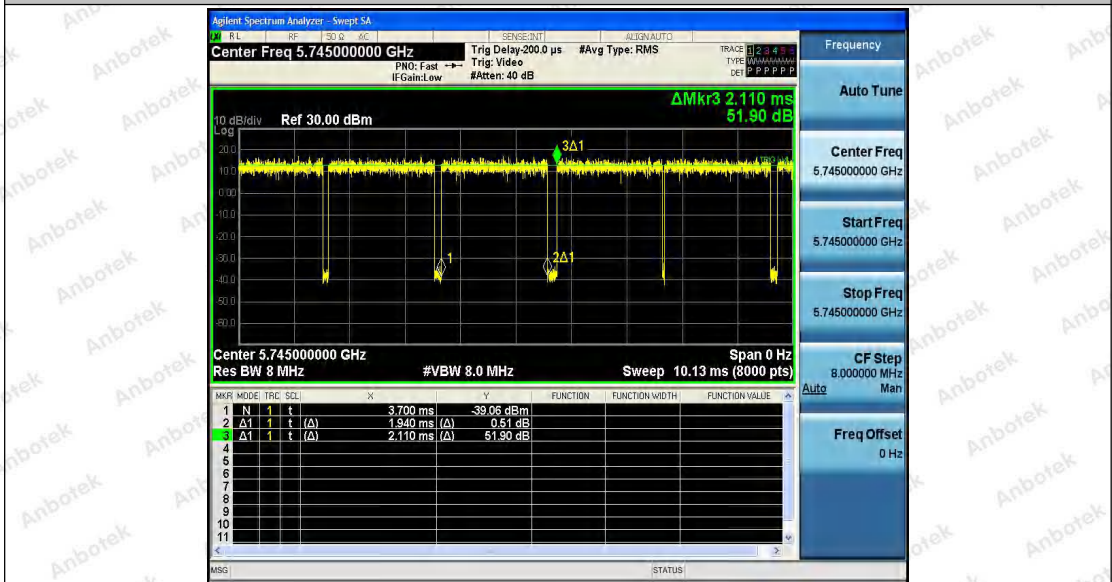

11AC20SISO_Ant2_5745