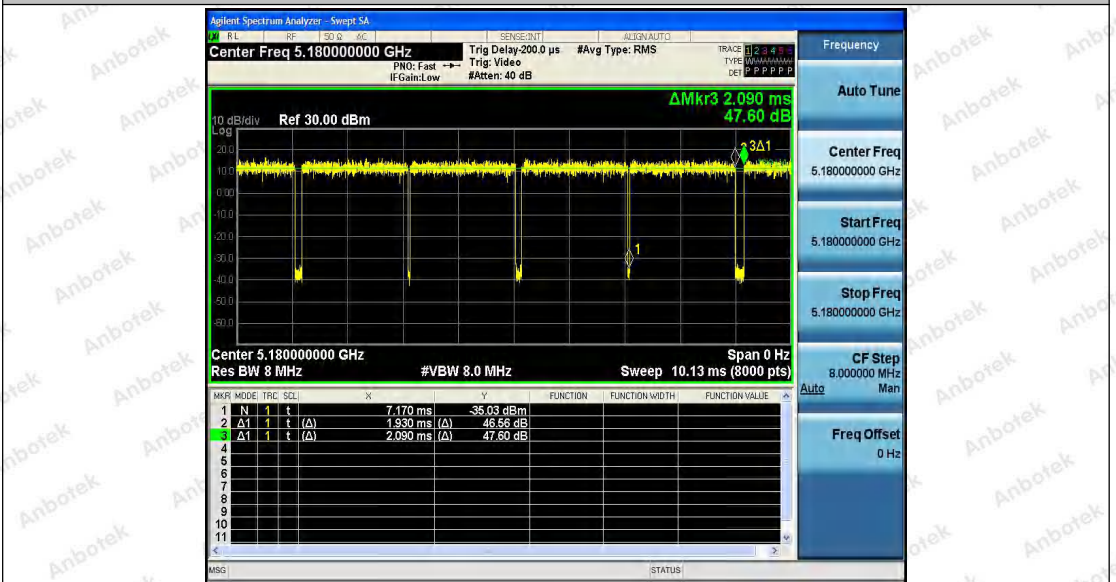

11AC20SISO_Ant1_5180