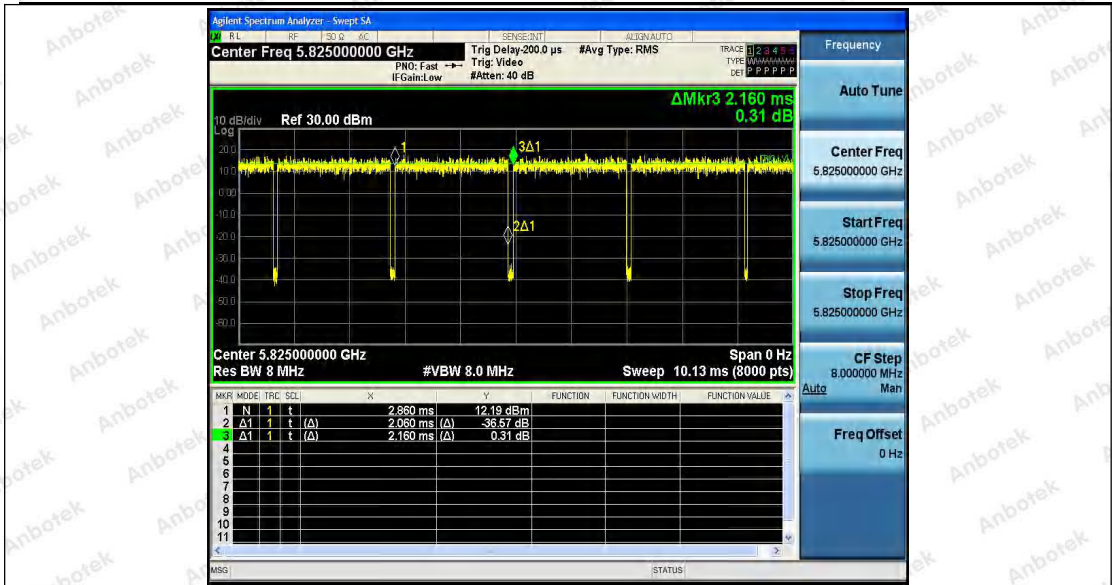

Shenzhen Anbotek Compliance Laboratory Limited

Address: 1/F., Building D, Sogood Science and Technology Park, Sanwei Community, Hangcheng Street, Bao'an District, Shenzhen, Guangdong, China.
Tel: (86) 755-26066440 Fax: (86) 755-26014772 Email: service@anbotek.com

Hotline 400-003-0500
www.anbotek.com