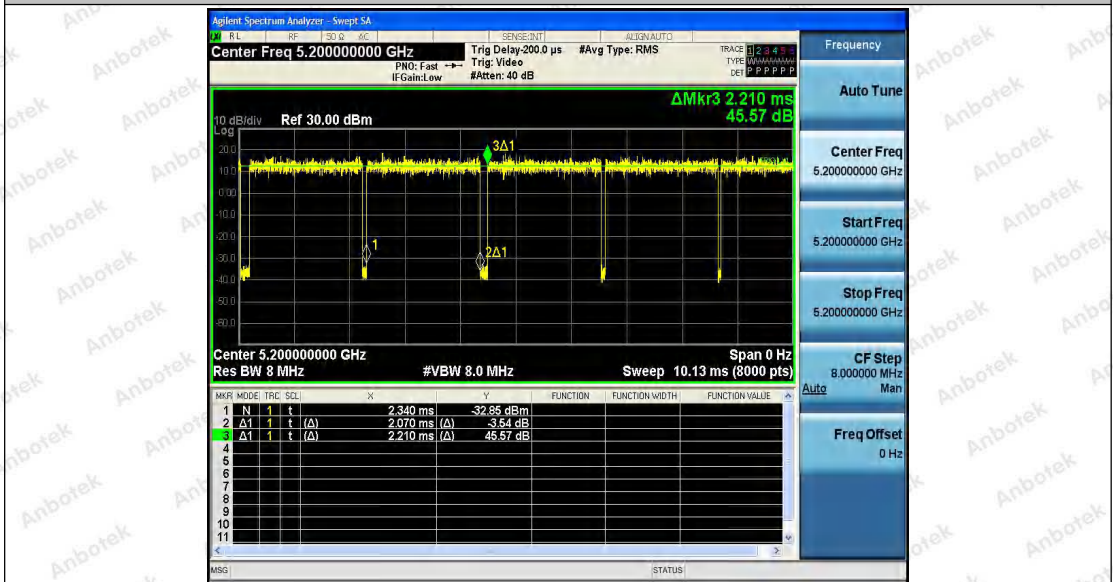

11A_Ant1_5200