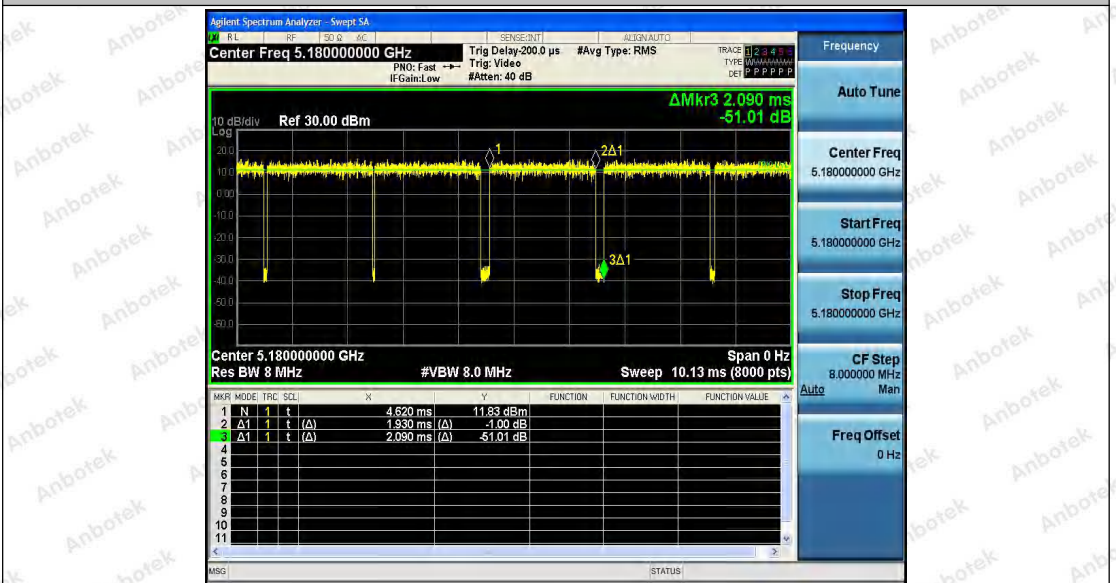

Tel: (86) 755-26066440 Fax: (86) 755-26014772 Email: service@anbotek.com

Hotline
 400-003-0500
 www.anbotek.com

11AC20SISO_Ant1_5180

11AC20SISO_Ant2_5180

Shenzhen Anbotek Compliance Laboratory Limited

Address: 1/F., Building D, Sogood Science and Technology Park, Sanwei Community, Hangcheng Street, Bao'an District, Shenzhen, Guangdong, China.
 Tel: (86) 755-26066440 Fax: (86) 755-26014772 Email: service@anbotek.com