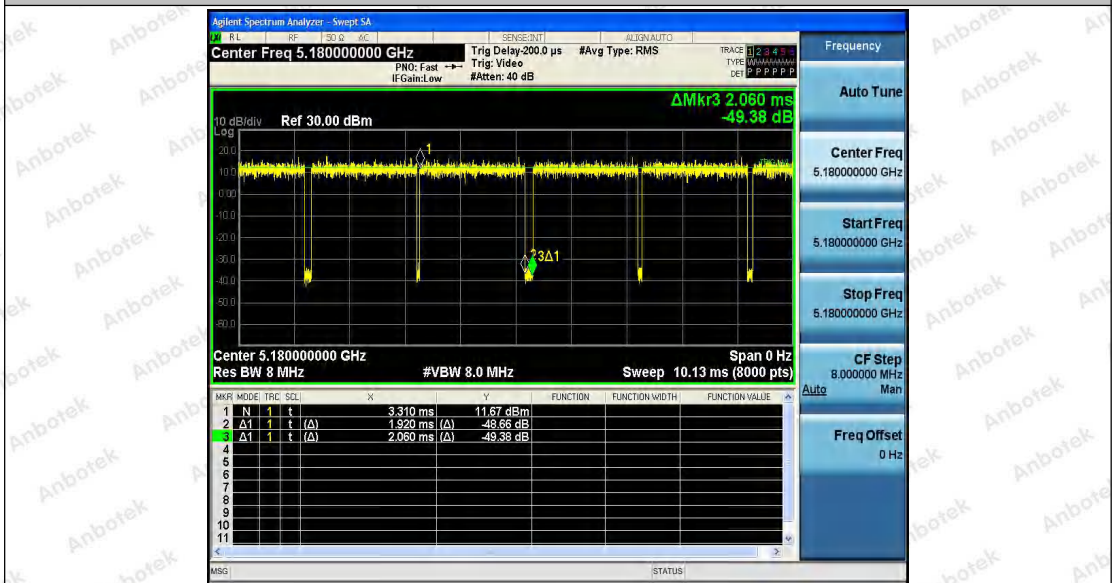

Tel: (86) 755-26066440 Fax: (86) 755-26014772 Email: service@anbotek.com

Hotline
 400-003-0500
 www.anbotek.com

11N20SISO_Ant1_5180

11N20SISO_Ant2_5180

Shenzhen Anbotek Compliance Laboratory Limited

Address: 1/F., Building D, Sogood Science and Technology Park, Sanwei Community, Hangcheng Street, Bao'an District, Shenzhen, Guangdong, China.
 Tel: (86) 755-26066440 Fax: (86) 755-26014772 Email: service@anbotek.com