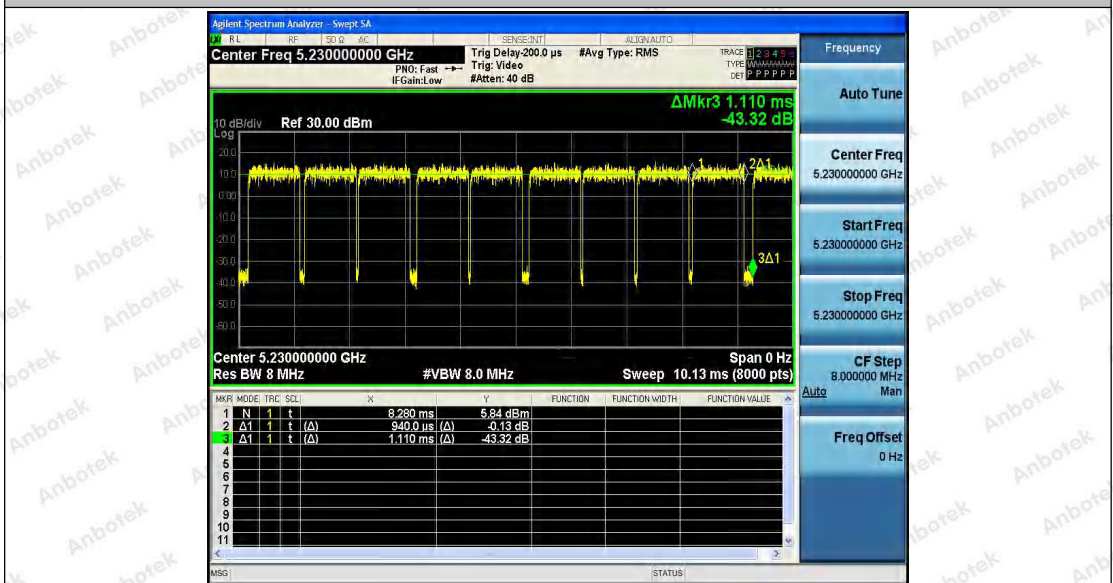

Tel: (86) 755-26066440 Fax: (86) 755-26014772 Email: service@anbotek.com

Hotline
 400-003-0500
 www.anbotek.com

11N40SISO_Ant3_5190

11N40SISO_Ant1_5230

Shenzhen Anbotek Compliance Laboratory Limited

Address: 1/F., Building D, Sogood Science and Technology Park, Sanwei Community, Hangcheng Street, Bao'an District, Shenzhen, Guangdong, China.