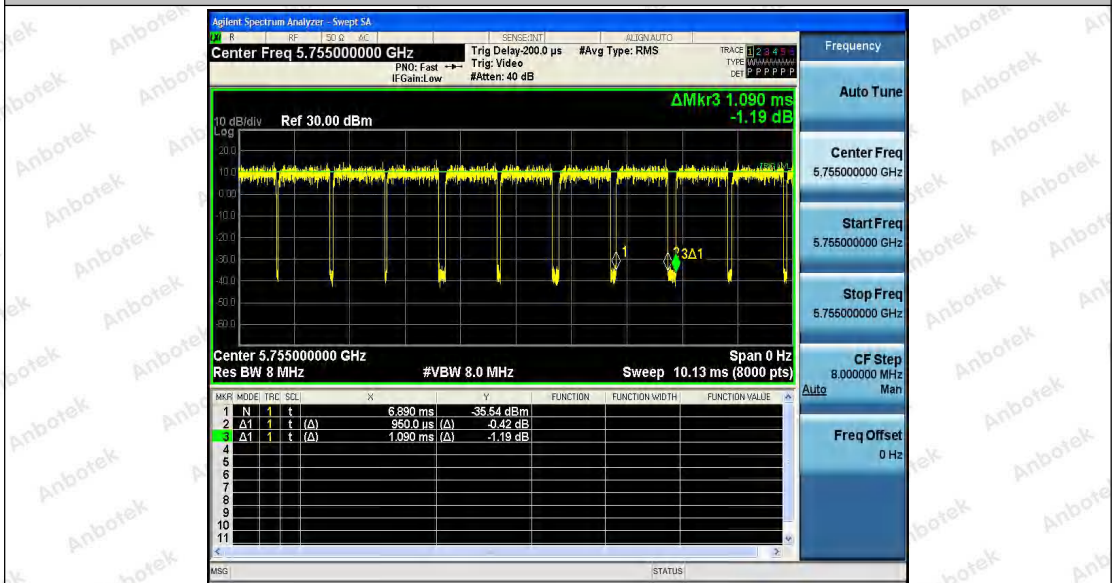

Tel: (86) 755-26066440 Fax: (86) 755-26014772 Email: service@anbotek.com

Hotline
 400-003-0500
 www.anbotek.com

11N40SISO_Ant2_5755

11N40SISO_Ant3_5755

Shenzhen Anbotek Compliance Laboratory Limited

Address: 1/F., Building D, Sogood Science and Technology Park, Sanwei Community, Hangcheng Street, Bao'an District, Shenzhen, Guangdong, China.