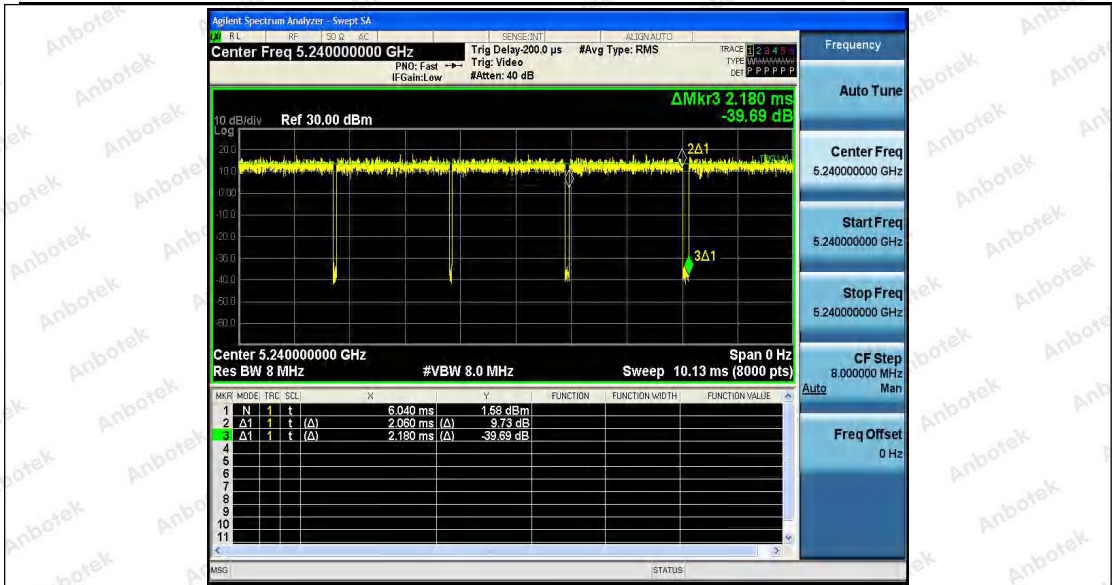

Shenzhen Anbotek Compliance Laboratory Limited

Address: 1/F., Building D, Sogood Science and Technology Park, Sanwei Community, Hangcheng Street, Bao'an District, Shenzhen, Guangdong, China.
Tel: (86) 755-26066440 Fax: (86) 755-26014772 Email: service@anbotek.com

Hotline
400-003-0500
www.anbotek.com