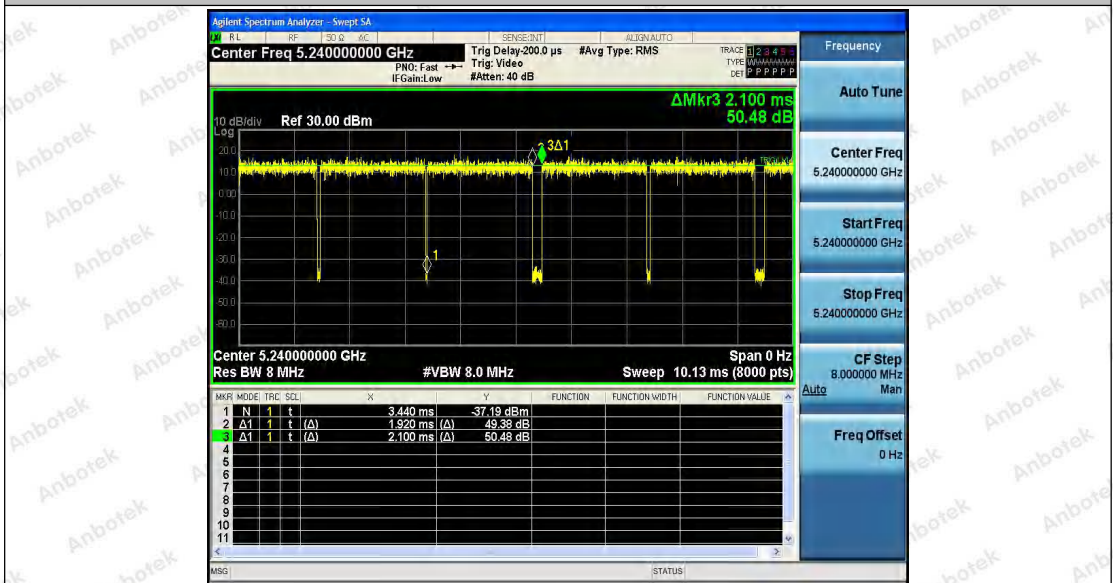

Hotline
 400-003-0500
 www.anbotek.com

11N20SISO_Ant3_5200

11N20SISO_Ant1_5240

Shenzhen Anbotek Compliance Laboratory Limited

Address: 1/F., Building D, Sogood Science and Technology Park, Sanwei Community, Hangcheng Street, Bao'an District, Shenzhen, Guangdong, China.