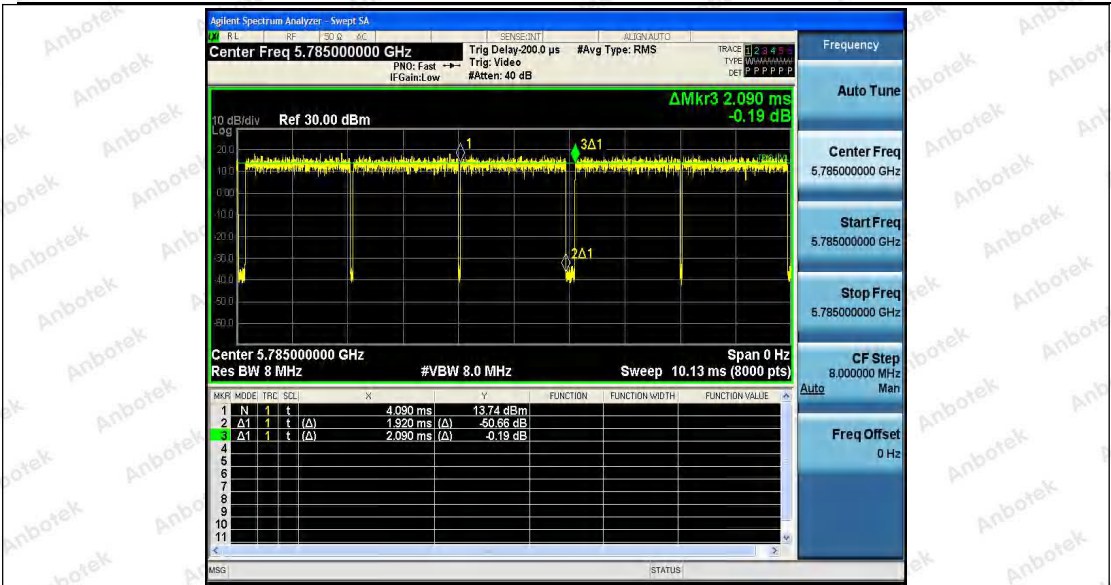

Shenzhen Anbotek Compliance Laboratory Limited

Address: 1/F., Building D, Sogood Science and Technology Park, Sanwei Community, Hangcheng Street, Bao'an District, Shenzhen, Guangdong, China.

Tel: (86) 755-26066440 Fax: (86) 755-26014772 Email: service@anbotek.com

Hotline
400-003-0500
www.anbotek.com