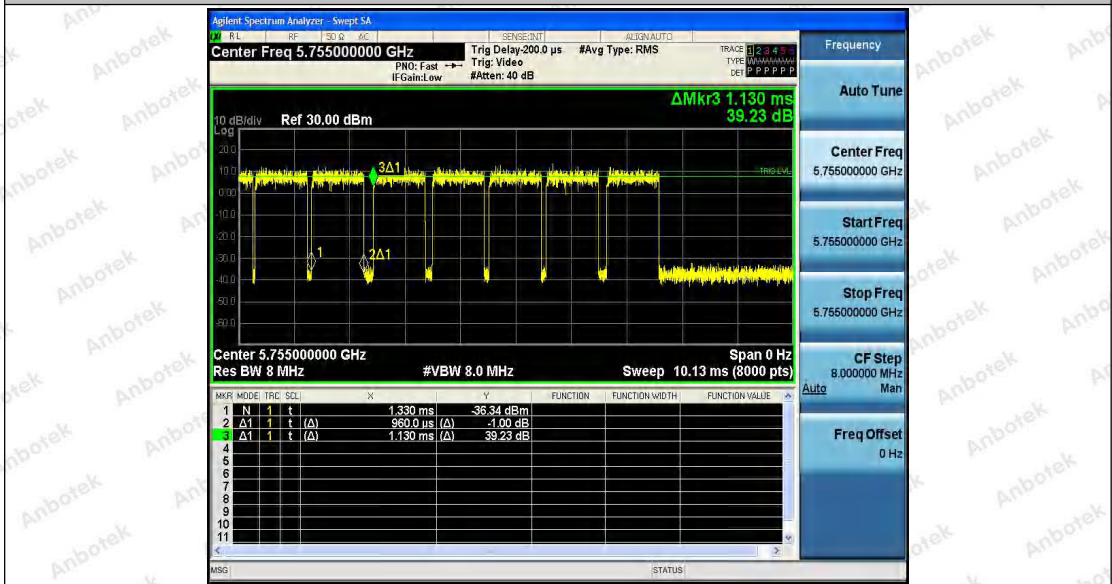

11AC40SISO_Ant2_5755