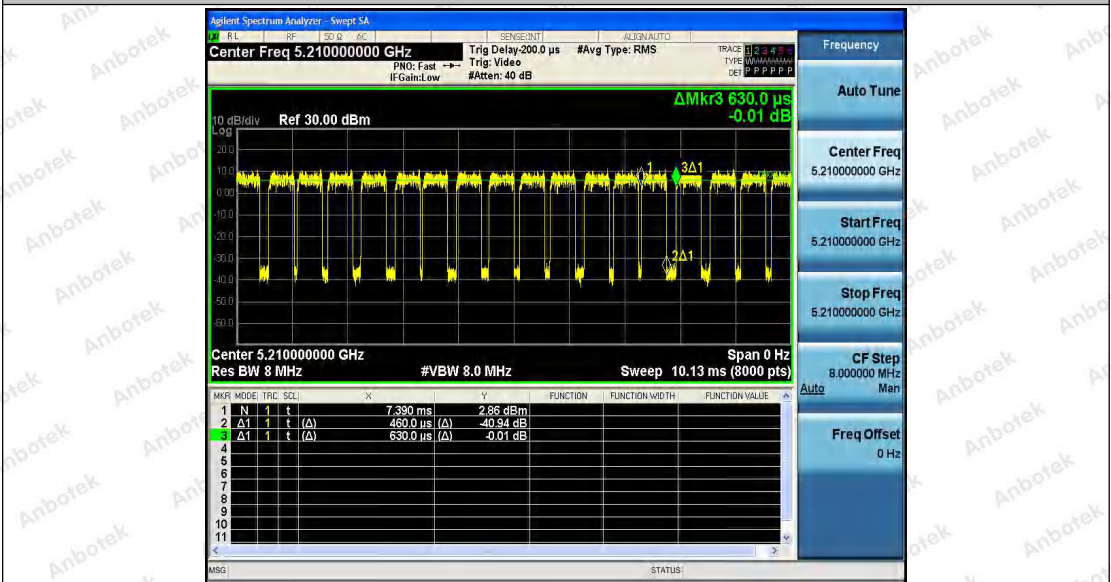

11AC80SISO_Ant1_5210