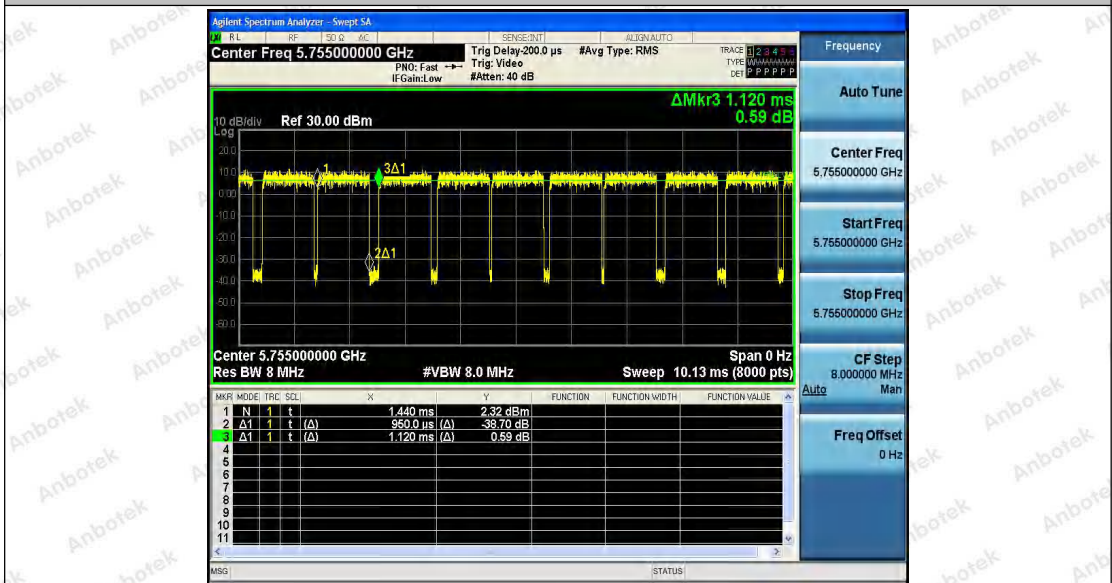

11AC40SISO_Ant3_5755

Shenzhen Anbotek Compliance Laboratory Limited

Address: 1/F., Building D, Sogood Science and Technology Park, Sanwei Community, Hangcheng Street, Bao'an District, Shenzhen, Guangdong, China.
Tel: (86) 755-26066440 Fax: (86) 755-26014772 Email: service@anbotek.com

Hotline 400-003-0500
www.anbotek.com