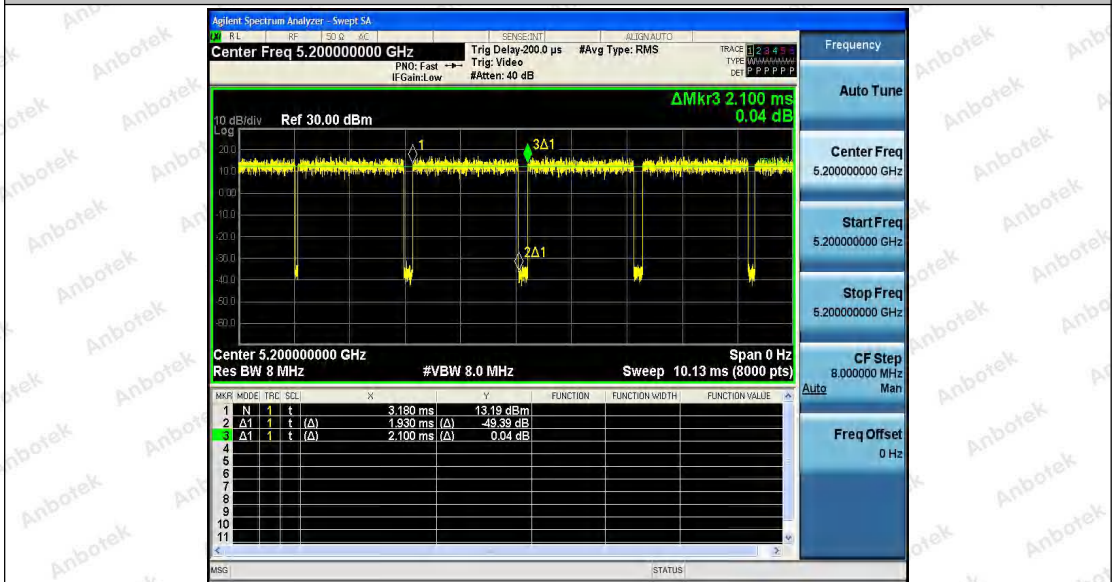

11AC20SISO_Ant3_5200