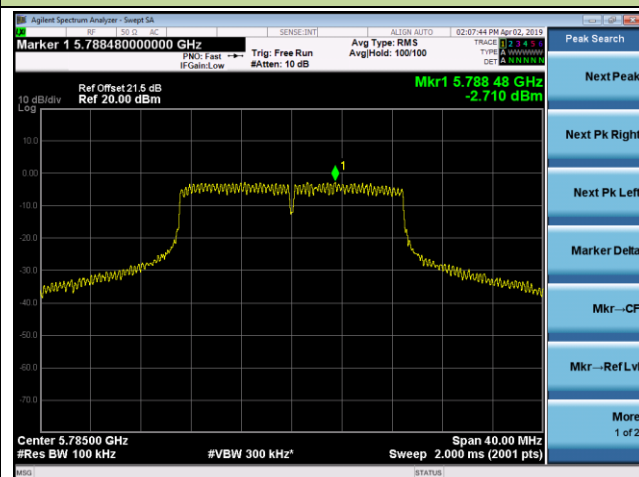

## 802.11ac-VHT20 Power Spectral Density - Ant 1 / Ant 1 + 2 + 3

Channel 36 (5180MHz)

Channel 44 (5220MHz)

Channel 48 (5240MHz)

Channel 149 (5745MHz)

Channel 157 (5785MHz)

Channel 165 (5825MHz)

## 802.11ac-VHT40 Power Spectral Density - Ant 1 / Ant 1 + 2 + 3

Channel 38 (5190MHz)

Channel 46 (5230MHz)

Channel 151 (5755MHz)

Channel 159 (5795MHz)

802.11ac-VHT80 Power Spectral Density - Ant 1 / Ant 1 + 2 + 3