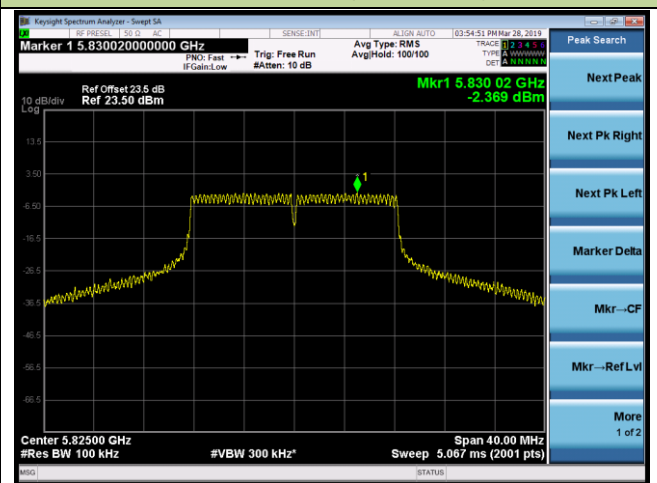

## 802.11a Power Spectral Density - Ant 1

Channel 36 (5180MHz)

Channel 44 (5220MHz)

Channel 48 (5240MHz)

Channel 149 (5745MHz)

Channel 157 (5785MHz)

Channel 165 (5825MHz)