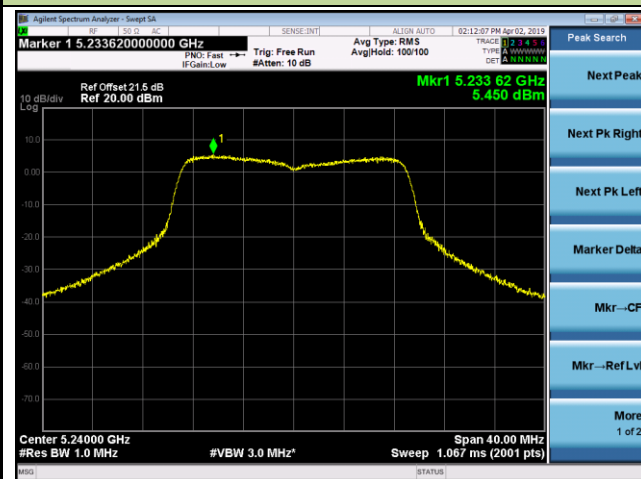

## 802.11n-HT20 Power Spectral Density - Ant 1 / Ant 1 + 2 + 3

Channel 36 (5180MHz)

Channel 44 (5220MHz)

Channel 48 (5240MHz)

Channel 149 (5745MHz)

Channel 157 (5785MHz)

Channel 165 (5825MHz)

802.11n-HT40 Power Spectral Density - Ant 1 / Ant 1 + 2 + 3