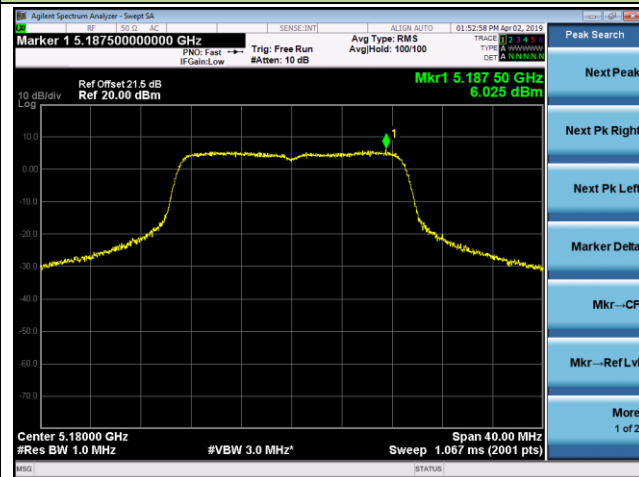

Channel 38 (5190MHz)

Channel 46 (5230MHz)

Channel 151 (5755MHz)

Channel 159 (5795MHz)

## 802.11ac-VHT20 Power Spectral Density - Ant 2 / Ant 1 + 2 + 3

Channel 36 (5180MHz)

Channel 44 (5220MHz)

Channel 48 (5240MHz)

Channel 149 (5745MHz)

Channel 157 (5785MHz)

Channel 165 (5825MHz)

802.11ac-VHT40 Power Spectral Density - Ant 2 / Ant 1 + 2 + 3