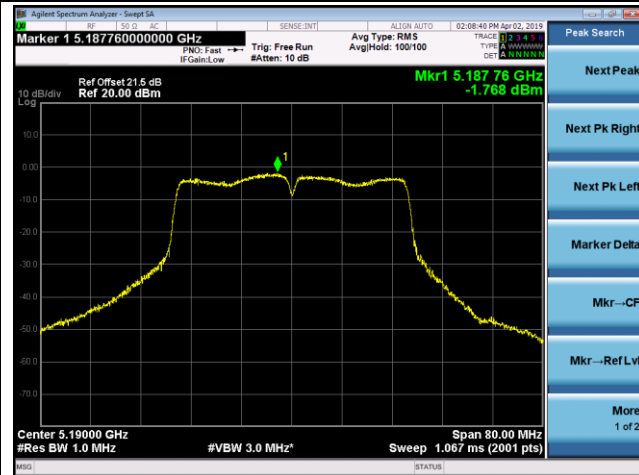

802.11n-HT40 Power Spectral Density - Ant 1 / Ant 1 + 2 + 3

Channel 38 (5190MHz)