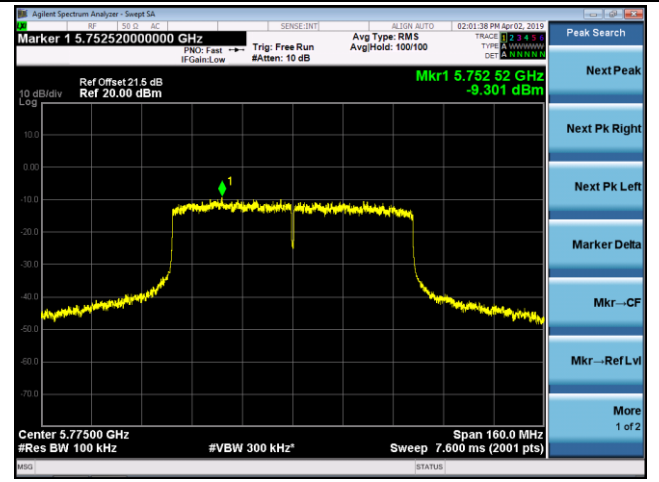

Channel 155 (5775MHz)