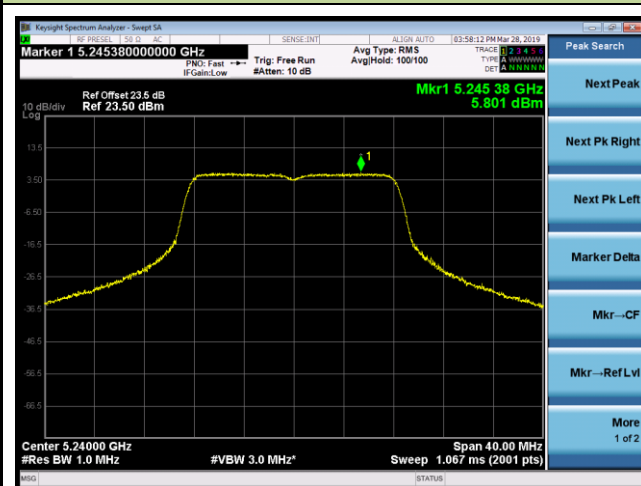

## 802.11a Power Spectral Density - Ant 2

Channel 36 (5180MHz)

Channel 44 (5220MHz)

Channel 48 (5240MHz)

Channel 149 (5745MHz)

Channel 157 (5785MHz)

Channel 165 (5825MHz)