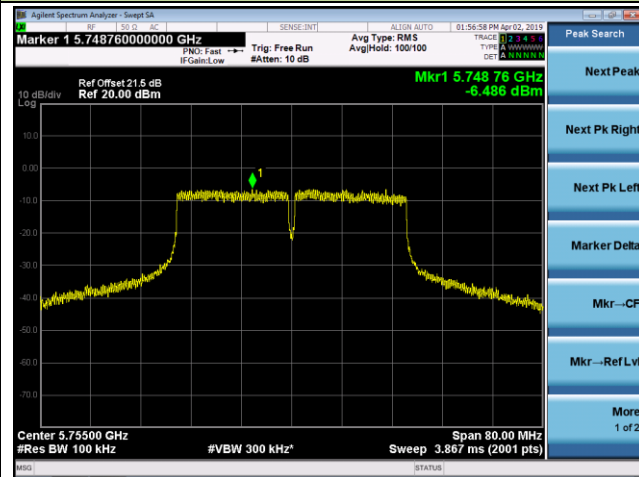

Channel 151 (5755MHz)