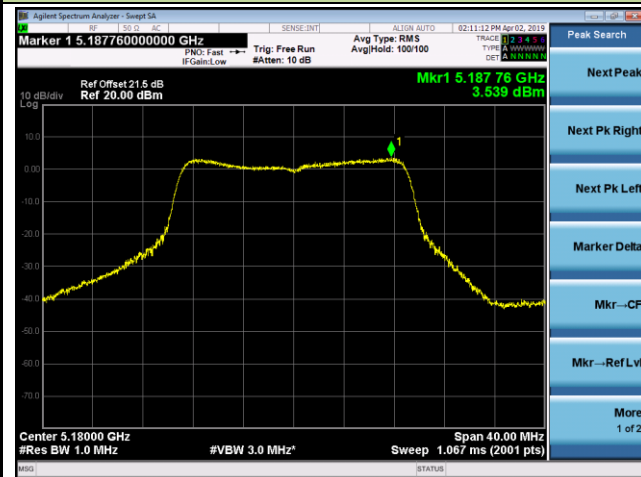

802.11n-HT20 Power Spectral Density - Ant 1 / Ant 1 + 2 + 3

Channel 36 (5180MHz)