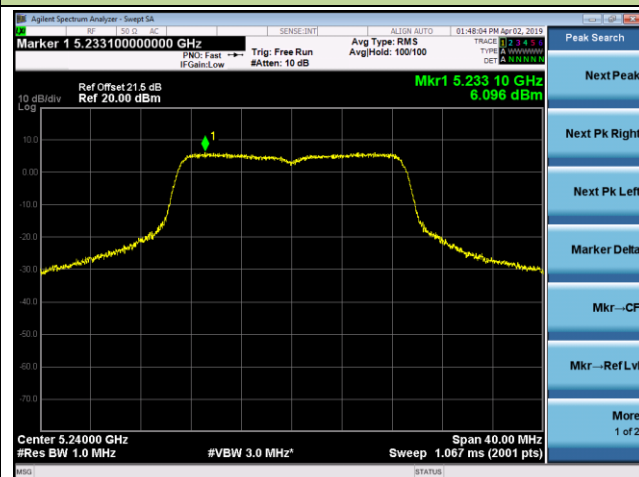

## 802.11n-HT20 Power Spectral Density - Ant 2 / Ant 1 + 2 + 3

Channel 36 (5180MHz)

Channel 44 (5220MHz)

Channel 48 (5240MHz)

Channel 149 (5745MHz)

Channel 157 (5785MHz)

Channel 165 (5825MHz)

802.11n-HT40 Power Spectral Density - Ant 2 / Ant 1 + 2 + 3