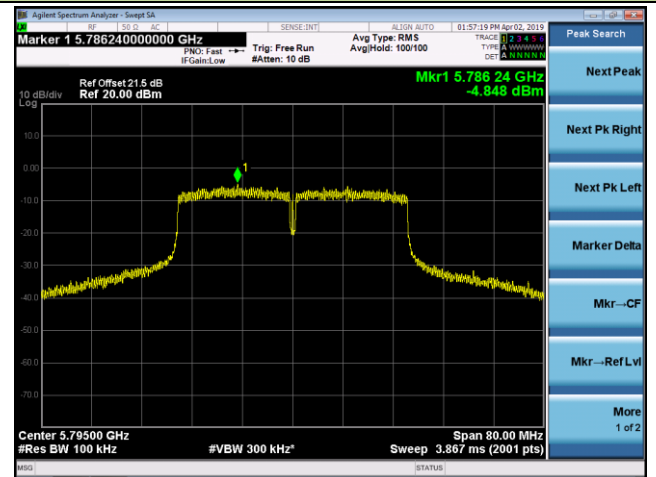

Channel 38 (5190MHz)

Channel 46 (5230MHz)

Channel 151 (5755MHz)

Channel 159 (5795MHz)

802.11ac-VHT80 Power Spectral Density - Ant 2 / Ant 1 + 2 + 3

Channel 42 (5210MHz)

Channel 155 (5775MHz)