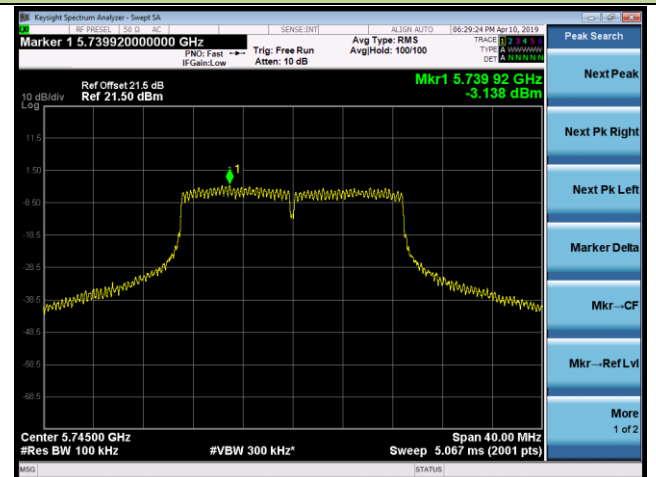

## 802.11n-HT20 Power Spectral Density - Ant 3 / Ant 1 + 2 + 3

Channel 36 (5180MHz)

Channel 44 (5220MHz)

Channel 48 (5240MHz)

Channel 149 (5745MHz)

Channel 157 (5785MHz)

Channel 165 (5825MHz)