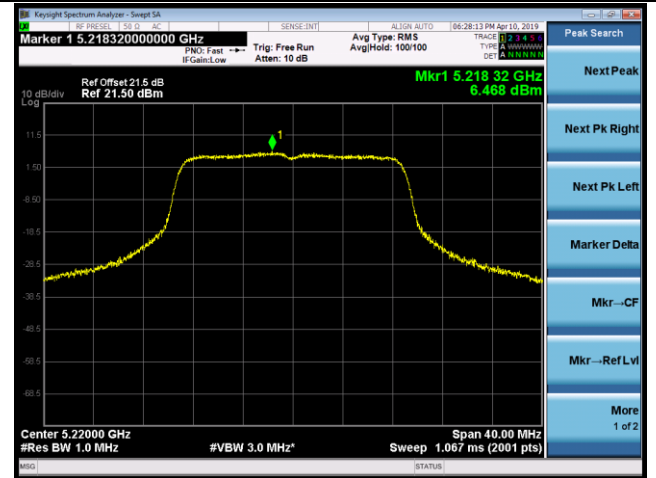

Channel 44 (5220MHz)