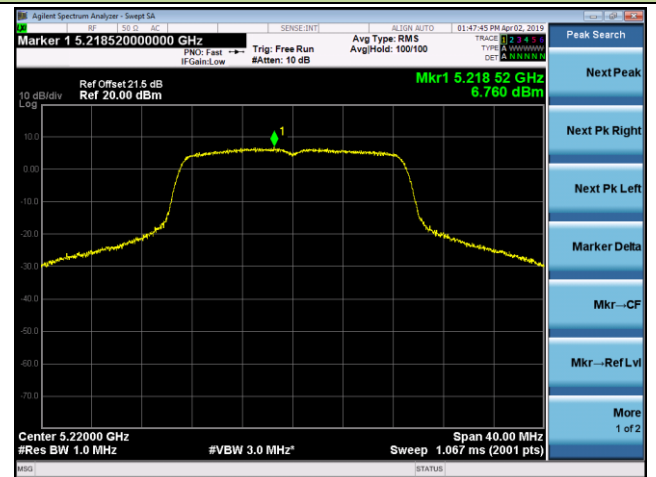

Channel 44 (5220MHz)