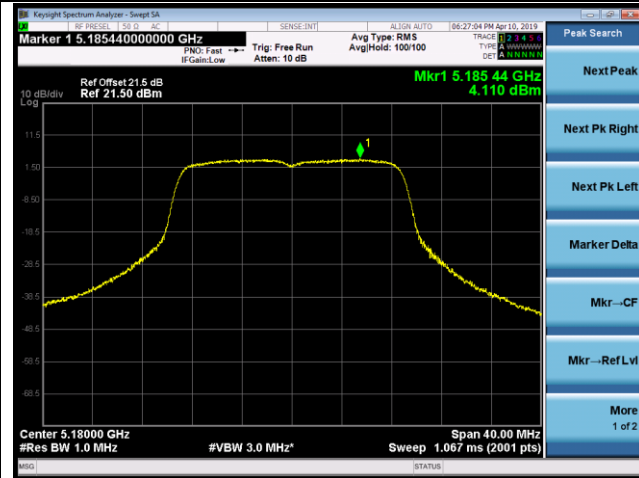

## 802.11a Power Spectral Density - Ant 3

Channel 36 (5180MHz)

Channel 44 (5220MHz)

Channel 48 (5240MHz)

Channel 149 (5745MHz)

Channel 157 (5785MHz)

Channel 165 (5825MHz)

## 802.11n-HT20 Power Spectral Density - Ant 3 / Ant 1 + 2 + 3

Channel 36 (5180MHz)

Channel 44 (5220MHz)

Channel 48 (5240MHz)

Channel 149 (5745MHz)

Channel 157 (5785MHz)

Channel 165 (5825MHz)