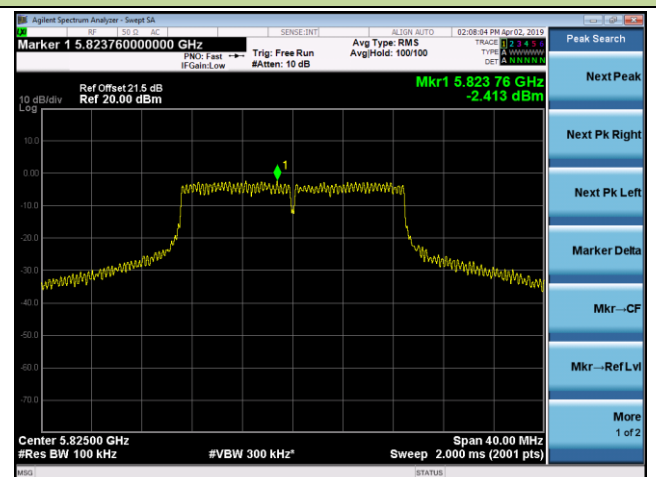

## 802.11ac-VHT20 Power Spectral Density - Ant 1 / Ant 1 + 2 + 3

Channel 36 (5180MHz)

Channel 44 (5220MHz)

Channel 48 (5240MHz)

Channel 149 (5745MHz)

Channel 157 (5785MHz)

Channel 165 (5825MHz)

## 802.11ac-VHT40 Power Spectral Density - Ant 1 / Ant 1 + 2 + 3

Channel 38 (5190MHz)

Channel 46 (5230MHz)

Channel 151 (5755MHz)

Channel 159 (5795MHz)

802.11ac-VHT80 Power Spectral Density - Ant 1 / Ant 1 + 2 + 3