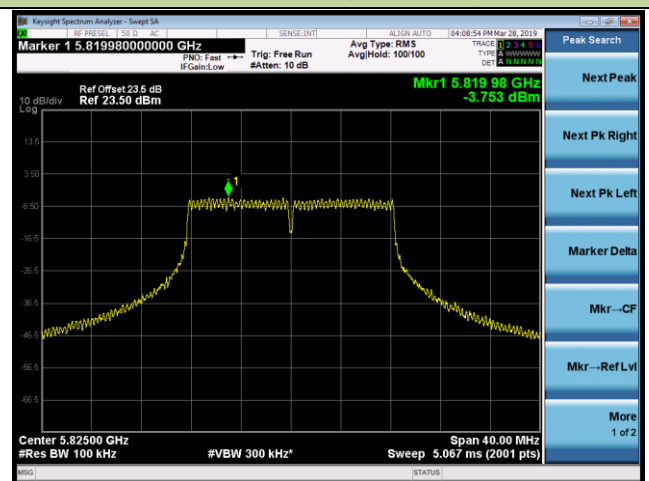

## 802.11a Power Spectral Density - Ant 3

Channel 36 (5180MHz)

Channel 44 (5220MHz)

Channel 48 (5240MHz)

Channel 149 (5745MHz)

Channel 157 (5785MHz)

Channel 165 (5825MHz)