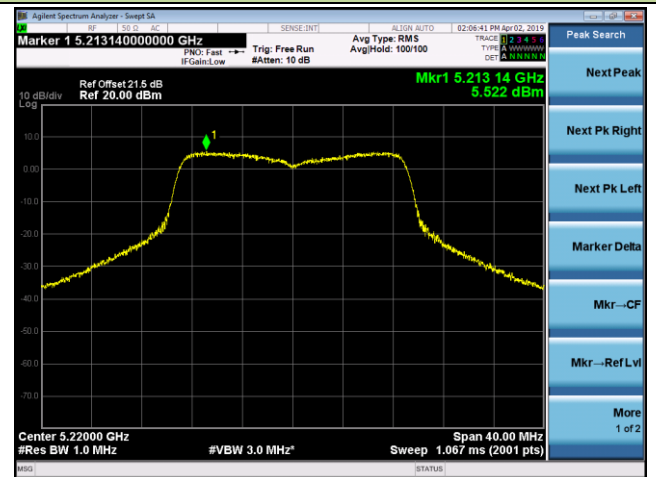

Channel 44 (5220MHz)