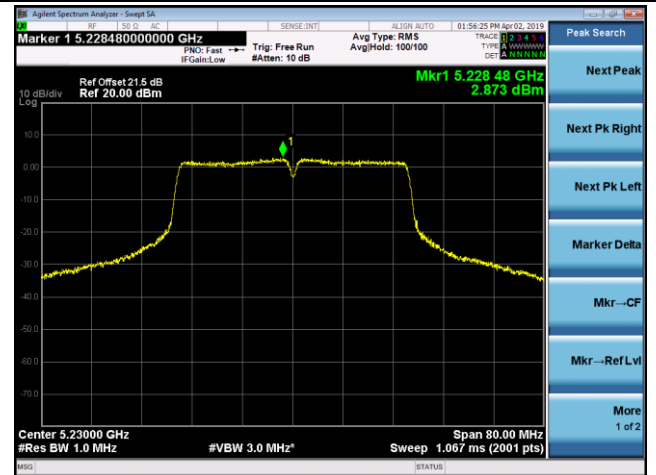

Channel 46 (5230MHz)