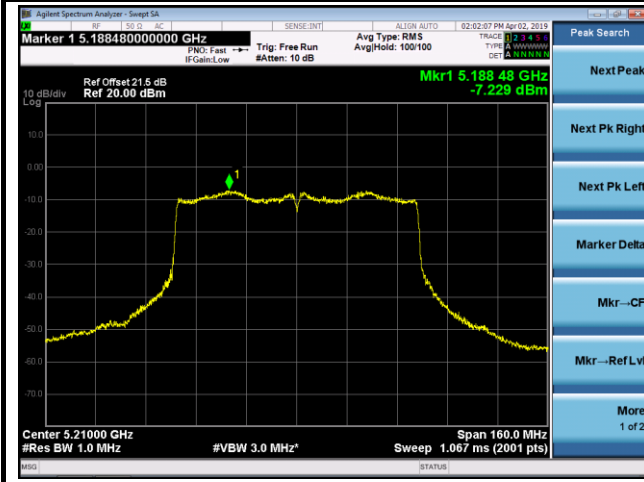

## 802.11ac-VHT40 Power Spectral Density - Ant 1 / Ant 1 + 2 + 3

Channel 38 (5190MHz)

Channel 46 (5230MHz)

Channel 151 (5755MHz)

Channel 159 (5795MHz)

802.11ac-VHT80 Power Spectral Density - Ant 1 / Ant 1 + 2 + 3

Channel 42 (5210MHz)

Channel 155 (5775MHz)