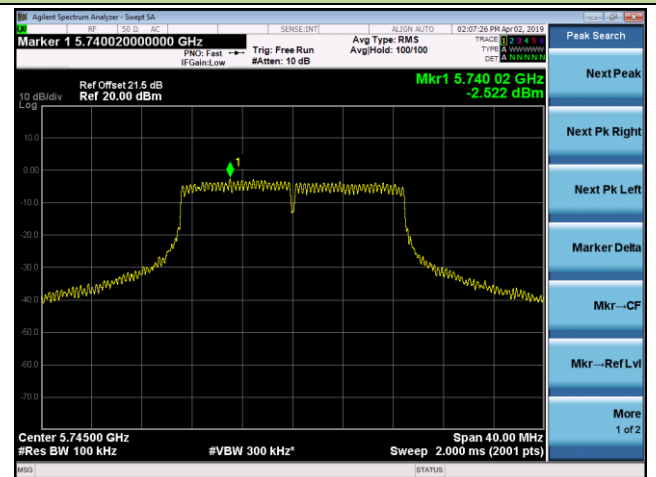

## 802.11ac-VHT20 Power Spectral Density - Ant 1 / Ant 1 + 2 + 3

Channel 36 (5180MHz)

Channel 44 (5220MHz)

Channel 48 (5240MHz)

Channel 149 (5745MHz)

Channel 157 (5785MHz)

Channel 165 (5825MHz)