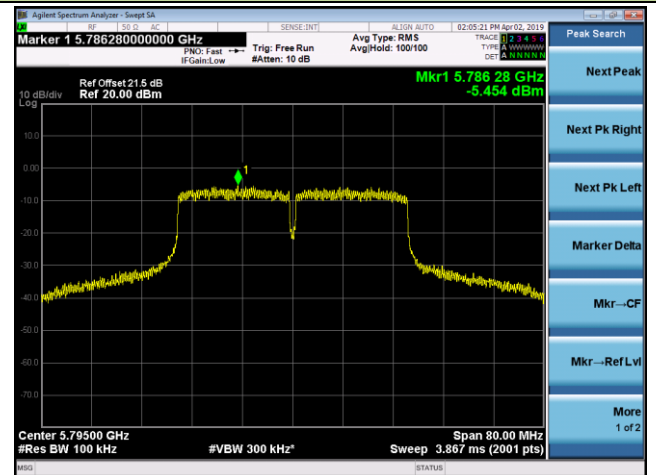

## 802.11ac-VHT40 Power Spectral Density - Ant 1 / Ant 1 + 2 + 3

Channel 38 (5190MHz)

Channel 46 (5230MHz)

Channel 151 (5755MHz)

Channel 159 (5795MHz)

802.11ac-VHT80 Power Spectral Density - Ant 1 / Ant 1 + 2 + 3