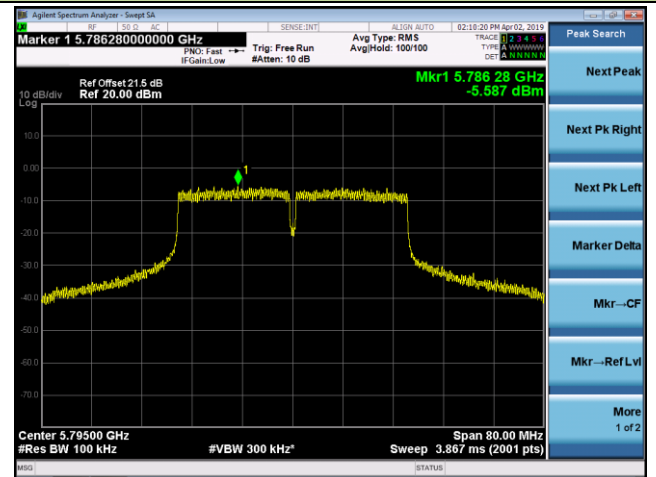

Channel 38 (5190MHz)

Channel 46 (5230MHz)

Channel 151 (5755MHz)

Channel 159 (5795MHz)