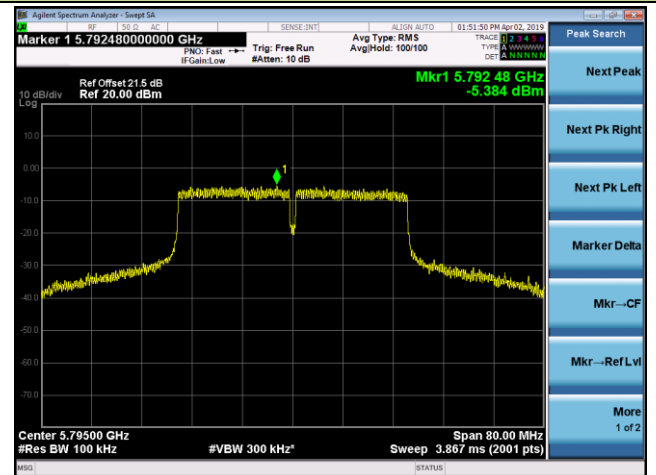

Channel 38 (5190MHz)

Channel 46 (5230MHz)

Channel 151 (5755MHz)

Channel 159 (5795MHz)