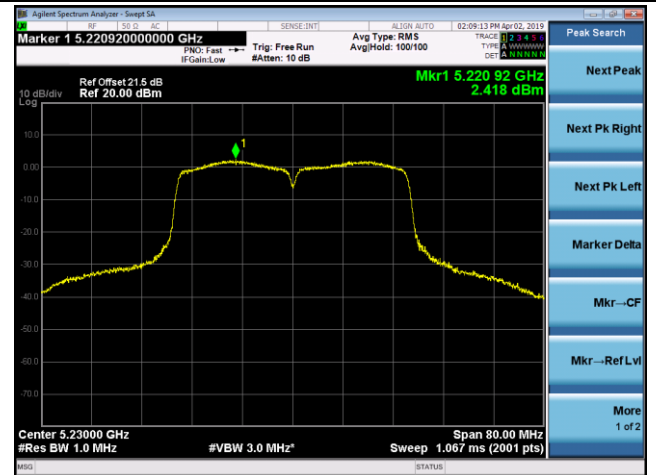

Channel 46 (5230MHz)