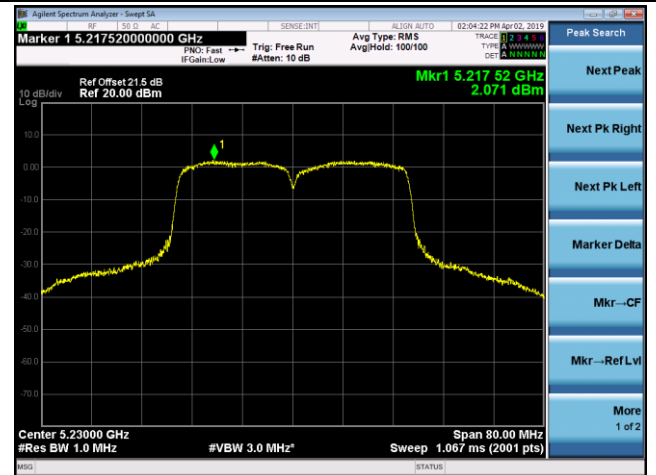

Channel 46 (5230MHz)