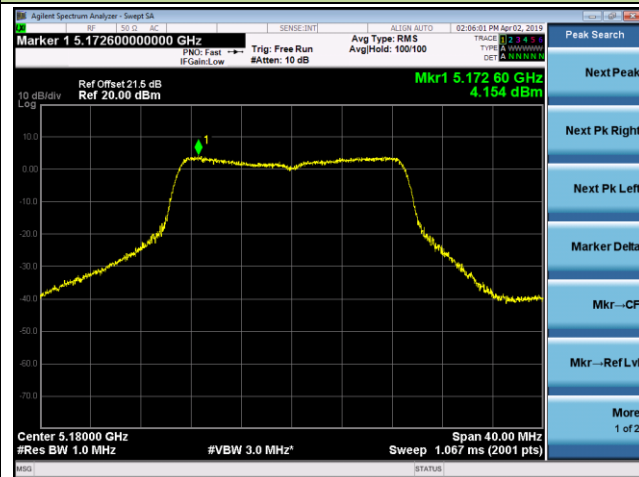

Channel 38 (5190MHz)

Channel 46 (5230MHz)

Channel 151 (5755MHz)

Channel 159 (5795MHz)

## 802.11ac-VHT20 Power Spectral Density - Ant 1 / Ant 1 + 2 + 3

Channel 36 (5180MHz)

Channel 44 (5220MHz)

Channel 48 (5240MHz)

Channel 149 (5745MHz)

Channel 157 (5785MHz)

Channel 165 (5825MHz)