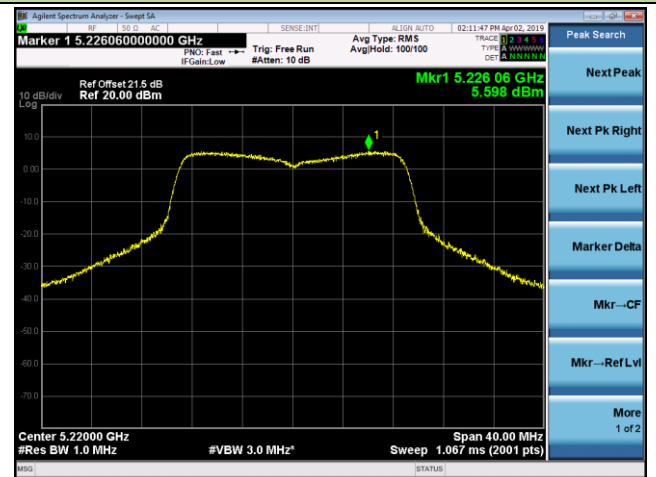

Channel 44 (5220MHz)