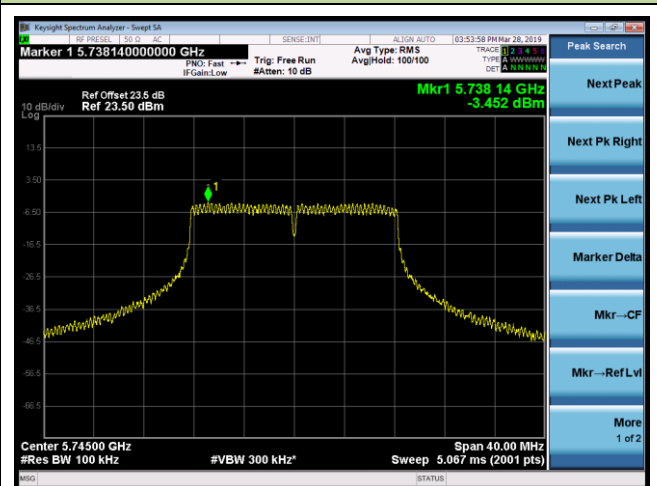

## 802.11a Power Spectral Density - Ant 1

Channel 36 (5180MHz)

Channel 44 (5220MHz)

Channel 48 (5240MHz)

Channel 149 (5745MHz)

Channel 157 (5785MHz)

Channel 165 (5825MHz)