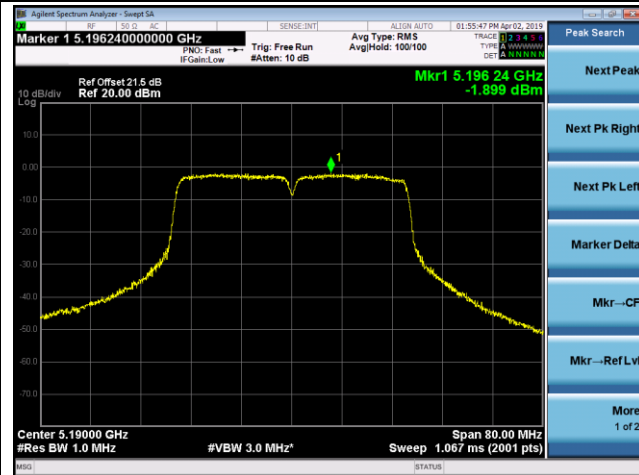

802.11ac-VHT40 Power Spectral Density - Ant 2 / Ant 1 + 2 + 3

Channel 38 (5190MHz)