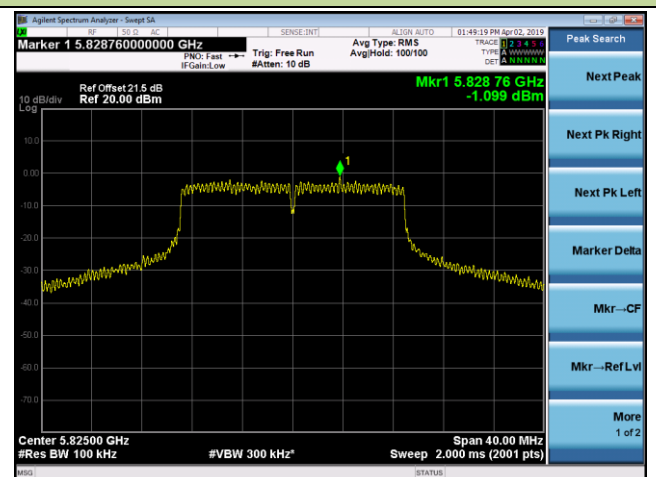

## 802.11n-HT20 Power Spectral Density - Ant 2 / Ant 1 + 2 + 3

Channel 36 (5180MHz)

Channel 44 (5220MHz)

Channel 48 (5240MHz)

Channel 149 (5745MHz)

Channel 157 (5785MHz)

Channel 165 (5825MHz)

802.11n-HT40 Power Spectral Density - Ant 2 / Ant 1 + 2 + 3