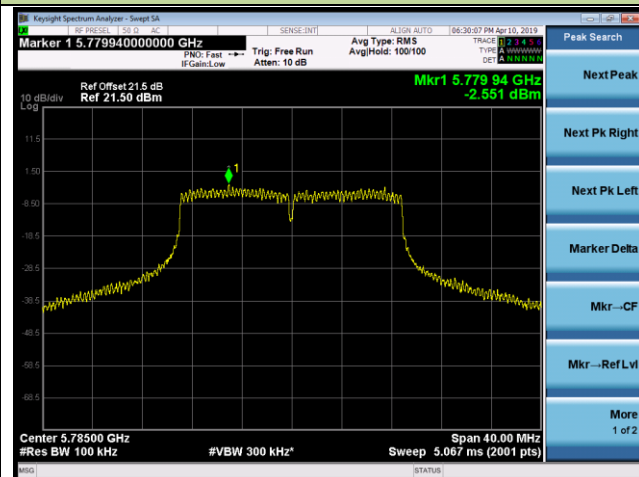

## 802.11n-HT20 Power Spectral Density - Ant 3 / Ant 1 + 2 + 3

Channel 36 (5180MHz)

Channel 44 (5220MHz)

Channel 48 (5240MHz)

Channel 149 (5745MHz)

Channel 157 (5785MHz)

Channel 165 (5825MHz)