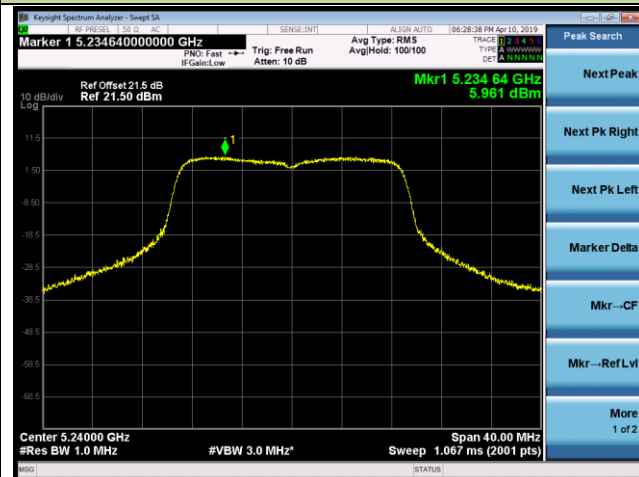

## 802.11a Power Spectral Density - Ant 3

Channel 36 (5180MHz)

Channel 44 (5220MHz)

Channel 48 (5240MHz)

Channel 149 (5745MHz)

Channel 157 (5785MHz)

Channel 165 (5825MHz)

## 802.11n-HT20 Power Spectral Density - Ant 3 / Ant 1 + 2 + 3

Channel 36 (5180MHz)

Channel 44 (5220MHz)

Channel 48 (5240MHz)

Channel 149 (5745MHz)

Channel 157 (5785MHz)

Channel 165 (5825MHz)