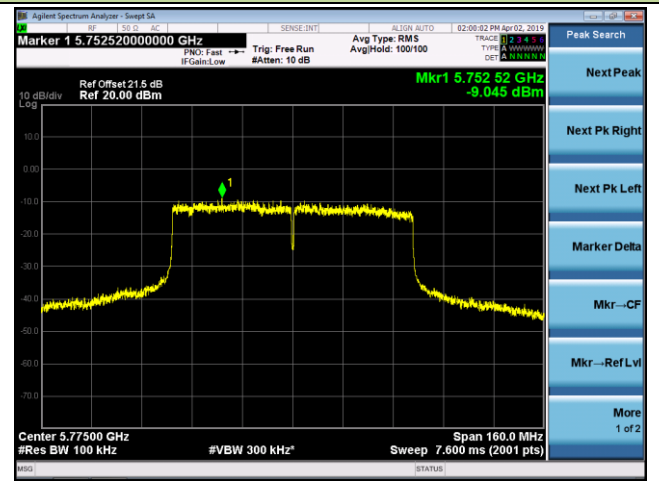

Channel 38 (5190MHz)

Channel 46 (5230MHz)

Channel 151 (5755MHz)

Channel 159 (5795MHz)

802.11ac-VHT80 Power Spectral Density - Ant 2 / Ant 1 + 2 + 3

Channel 42 (5210MHz)

Channel 155 (5775MHz)

## 802.11a Power Spectral Density - Ant 3

Channel 36 (5180MHz)

Channel 44 (5220MHz)

Channel 48 (5240MHz)

Channel 149 (5745MHz)

Channel 157 (5785MHz)

Channel 165 (5825MHz)