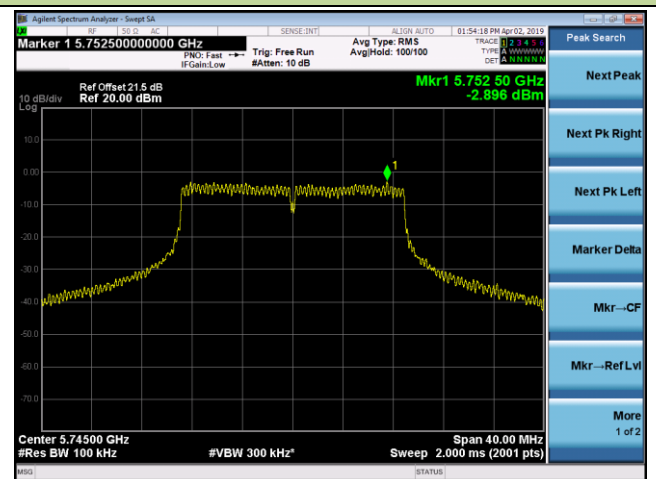

## 802.11ac-VHT20 Power Spectral Density - Ant 2 / Ant 1 + 2 + 3

Channel 36 (5180MHz)

Channel 44 (5220MHz)

Channel 48 (5240MHz)

Channel 149 (5745MHz)

Channel 157 (5785MHz)

Channel 165 (5825MHz)

802.11ac-VHT40 Power Spectral Density - Ant 2 / Ant 1 + 2 + 3