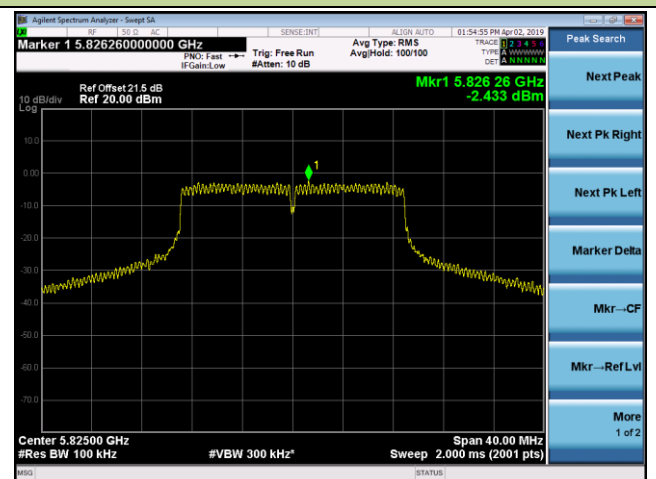

## 802.11ac-VHT20 Power Spectral Density - Ant 2 / Ant 1 + 2 + 3

Channel 36 (5180MHz)

Channel 44 (5220MHz)

Channel 48 (5240MHz)

Channel 149 (5745MHz)

Channel 157 (5785MHz)

Channel 165 (5825MHz)

802.11ac-VHT40 Power Spectral Density - Ant 2 / Ant 1 + 2 + 3