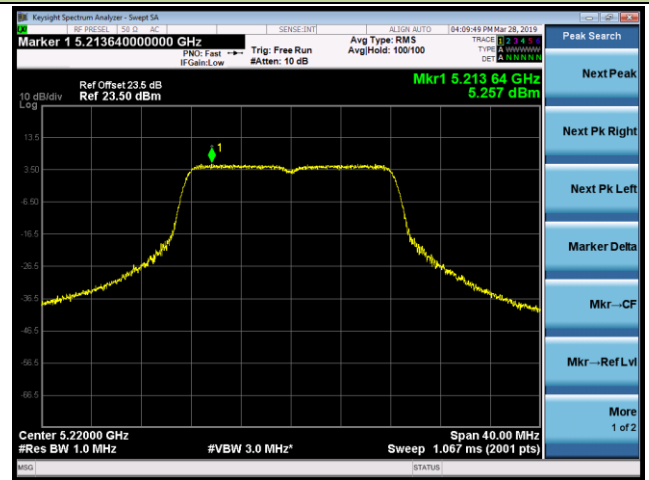

Channel 38 (5190MHz)

Channel 46 (5230MHz)

Channel 151 (5755MHz)

Channel 159 (5795MHz)

802.11ac-VHT80 Power Spectral Density - Ant 2 / Ant 1 + 2 + 3

Channel 42 (5210MHz)

Channel 155 (5775MHz)

## 802.11a Power Spectral Density - Ant 3

Channel 36 (5180MHz)

Channel 44 (5220MHz)

Channel 48 (5240MHz)

Channel 149 (5745MHz)

Channel 157 (5785MHz)

Channel 165 (5825MHz)