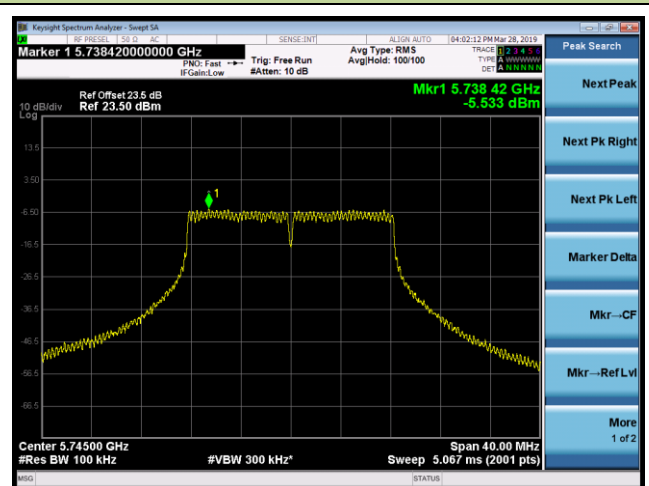

## 802.11a Power Spectral Density - Ant 3

Channel 36 (5180MHz)

Channel 44 (5220MHz)

Channel 48 (5240MHz)

Channel 149 (5745MHz)

Channel 157 (5785MHz)

Channel 165 (5825MHz)