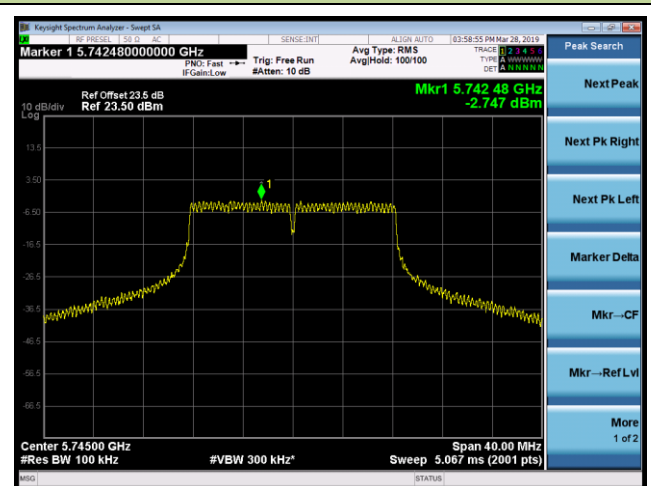

## 802.11a Power Spectral Density - Ant 2

Channel 36 (5180MHz)

Channel 44 (5220MHz)

Channel 48 (5240MHz)

Channel 149 (5745MHz)

Channel 157 (5785MHz)

Channel 165 (5825MHz)