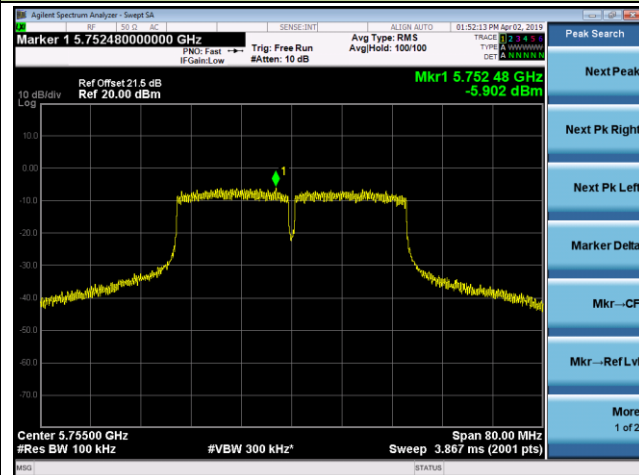

Channel 151 (5755MHz)