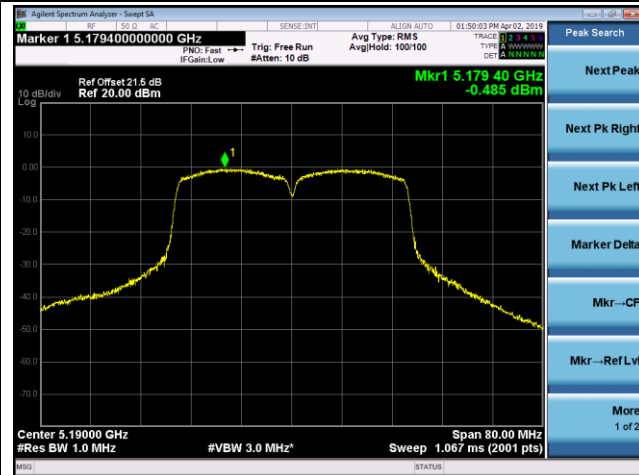

802.11n-HT40 Power Spectral Density - Ant 2 / Ant 1 + 2 + 3

Channel 38 (5190MHz)