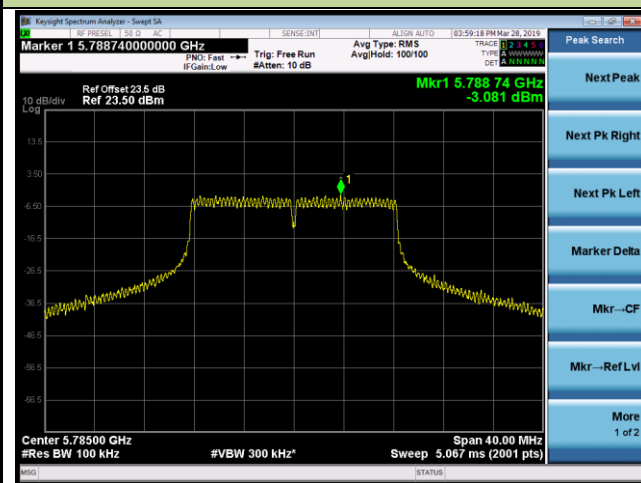

## 802.11a Power Spectral Density - Ant 2

Channel 36 (5180MHz)

Channel 44 (5220MHz)

Channel 48 (5240MHz)

Channel 149 (5745MHz)

Channel 157 (5785MHz)

Channel 165 (5825MHz)