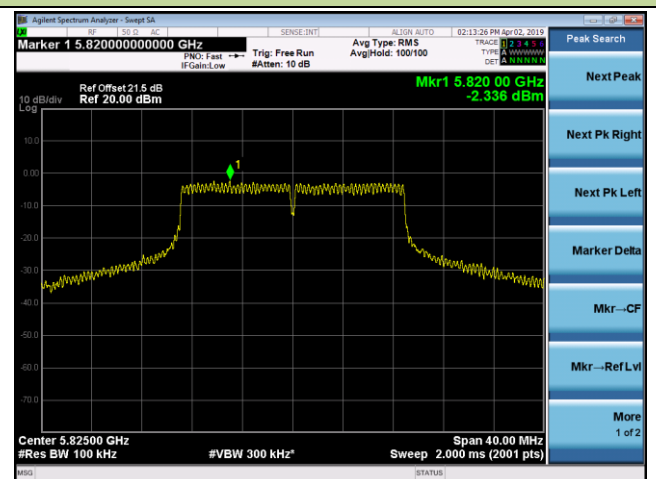

## 802.11n-HT20 Power Spectral Density - Ant 1 / Ant 1 + 2 + 3

Channel 36 (5180MHz)

Channel 44 (5220MHz)

Channel 48 (5240MHz)

Channel 149 (5745MHz)

Channel 157 (5785MHz)

Channel 165 (5825MHz)

802.11n-HT40 Power Spectral Density - Ant 1 / Ant 1 + 2 + 3