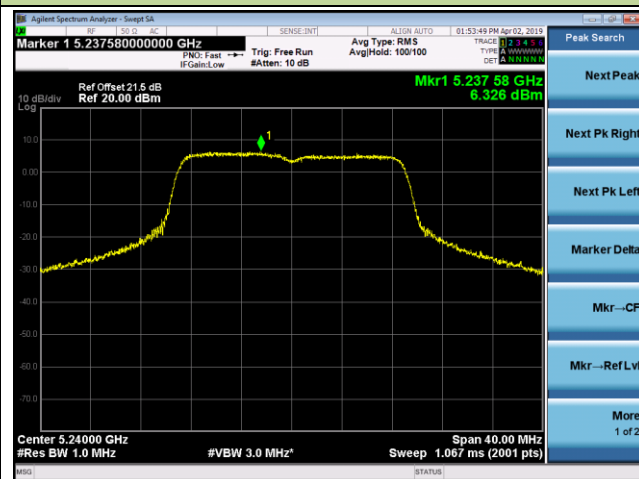

## 802.11ac-VHT20 Power Spectral Density - Ant 2 / Ant 1 + 2 + 3

Channel 36 (5180MHz)

Channel 44 (5220MHz)

Channel 48 (5240MHz)

Channel 149 (5745MHz)

Channel 157 (5785MHz)

Channel 165 (5825MHz)

802.11ac-VHT40 Power Spectral Density - Ant 2 / Ant 1 + 2 + 3