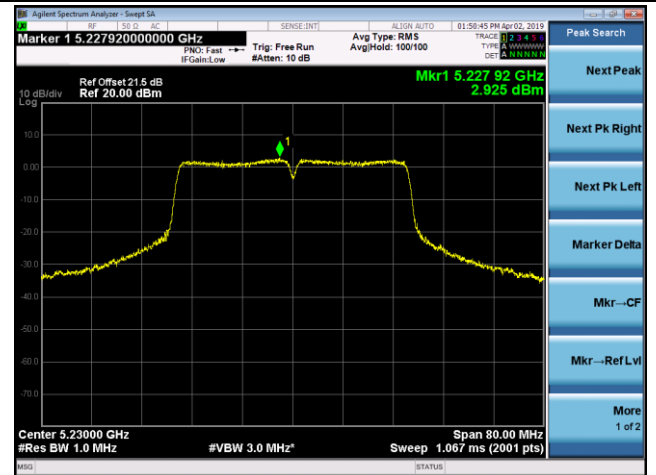

Channel 46 (5230MHz)