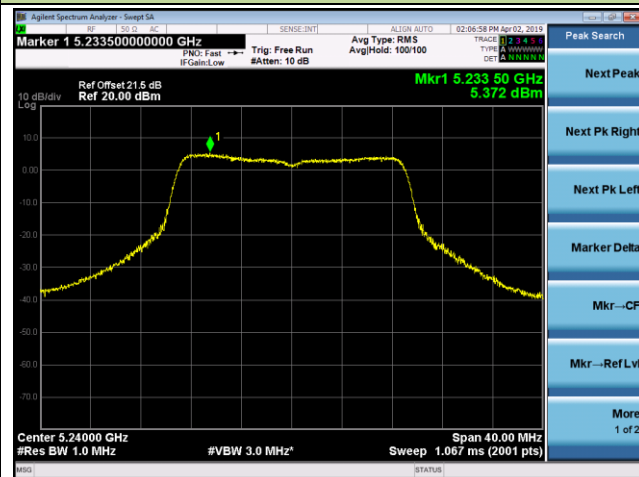

## 802.11ac-VHT20 Power Spectral Density - Ant 1 / Ant 1 + 2 + 3

Channel 36 (5180MHz)

Channel 44 (5220MHz)

Channel 48 (5240MHz)

Channel 149 (5745MHz)

Channel 157 (5785MHz)

Channel 165 (5825MHz)

## 802.11ac-VHT40 Power Spectral Density - Ant 1 / Ant 1 + 2 + 3

Channel 38 (5190MHz)

Channel 46 (5230MHz)

Channel 151 (5755MHz)

Channel 159 (5795MHz)

802.11ac-VHT80 Power Spectral Density - Ant 1 / Ant 1 + 2 + 3