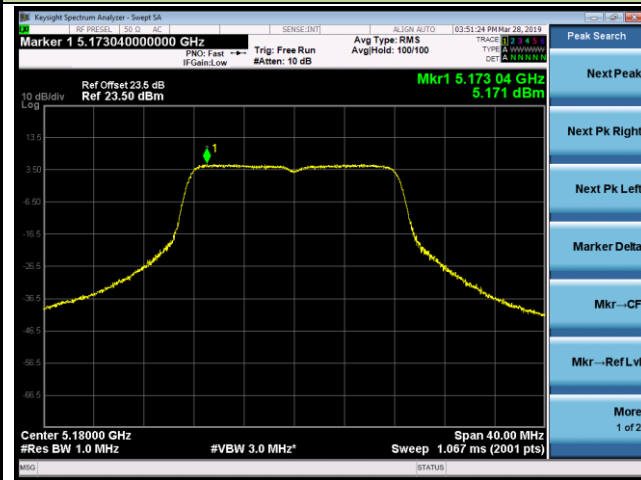

## 802.11a Power Spectral Density - Ant 1

Channel 36 (5180MHz)

Channel 44 (5220MHz)

Channel 48 (5240MHz)

Channel 149 (5745MHz)

Channel 157 (5785MHz)

Channel 165 (5825MHz)