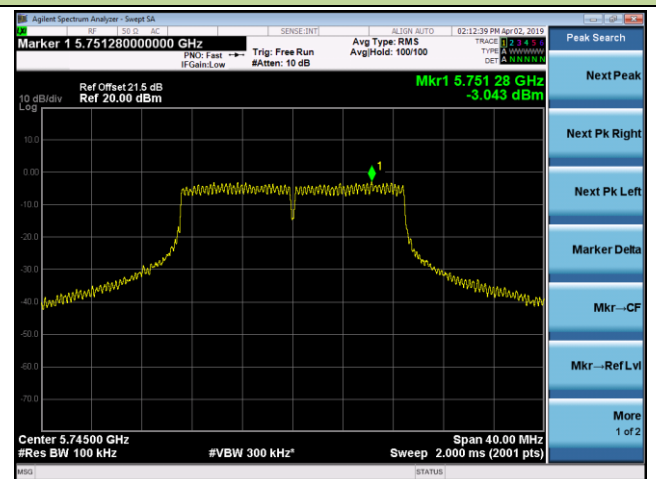

## 802.11n-HT20 Power Spectral Density - Ant 1 / Ant 1 + 2 + 3

Channel 36 (5180MHz)

Channel 44 (5220MHz)

Channel 48 (5240MHz)

Channel 149 (5745MHz)

Channel 157 (5785MHz)

Channel 165 (5825MHz)

802.11n-HT40 Power Spectral Density - Ant 1 / Ant 1 + 2 + 3