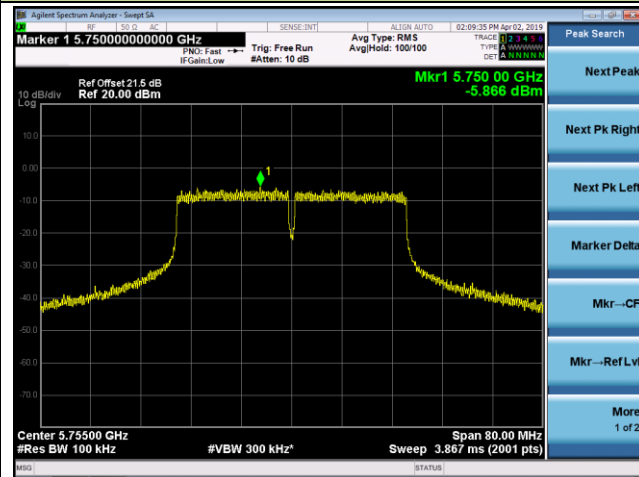

Channel 151 (5755MHz)