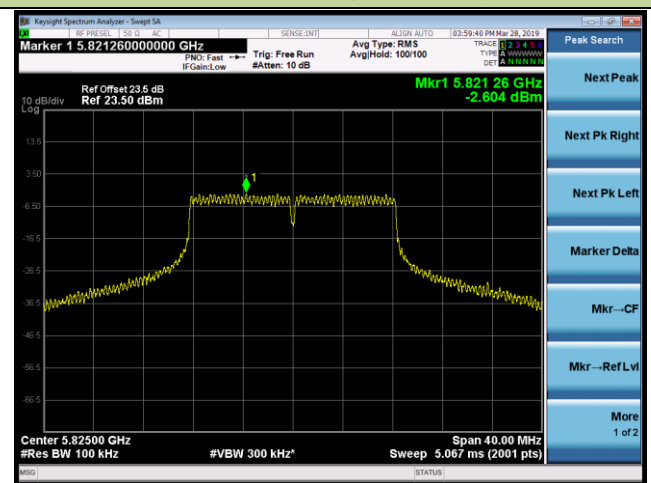

## 802.11a Power Spectral Density - Ant 2

Channel 36 (5180MHz)

Channel 44 (5220MHz)

Channel 48 (5240MHz)

Channel 149 (5745MHz)

Channel 157 (5785MHz)

Channel 165 (5825MHz)