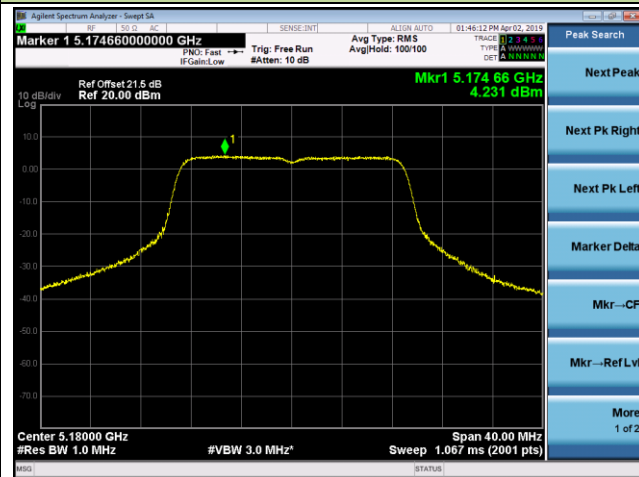

802.11n-HT20 Power Spectral Density - Ant 2 / Ant 1 + 2 + 3

Channel 36 (5180MHz)