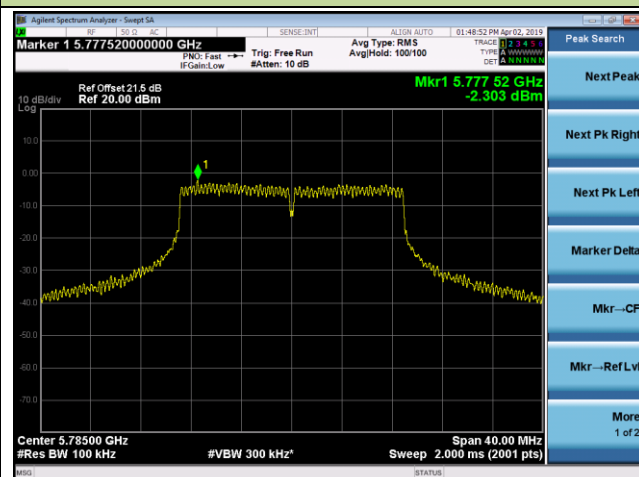

## 802.11n-HT20 Power Spectral Density - Ant 2 / Ant 1 + 2 + 3

Channel 36 (5180MHz)

Channel 44 (5220MHz)

Channel 48 (5240MHz)

Channel 149 (5745MHz)

Channel 157 (5785MHz)

Channel 165 (5825MHz)

802.11n-HT40 Power Spectral Density - Ant 2 / Ant 1 + 2 + 3