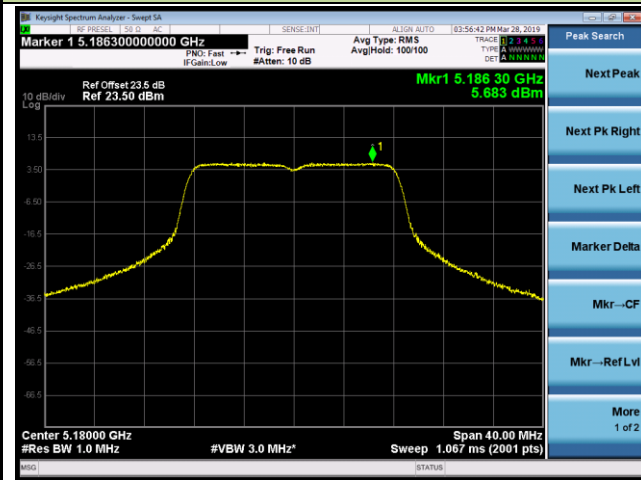

Channel 42 (5210MHz)

Channel 155 (5775MHz)

## 802.11a Power Spectral Density - Ant 2

Channel 36 (5180MHz)

Channel 44 (5220MHz)

Channel 48 (5240MHz)

Channel 149 (5745MHz)

Channel 157 (5785MHz)

Channel 165 (5825MHz)