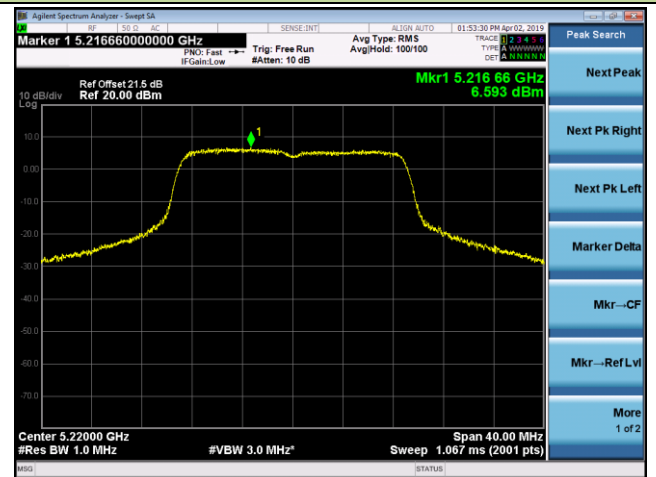

Channel 44 (5220MHz)