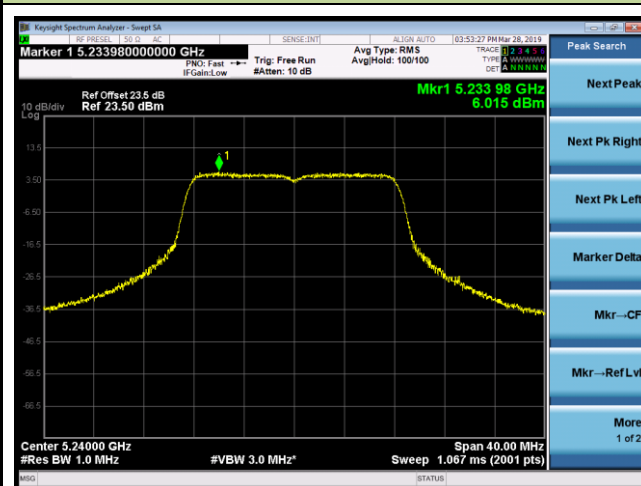

## 802.11a Power Spectral Density - Ant 1

Channel 36 (5180MHz)

Channel 44 (5220MHz)

Channel 48 (5240MHz)

Channel 149 (5745MHz)

Channel 157 (5785MHz)

Channel 165 (5825MHz)