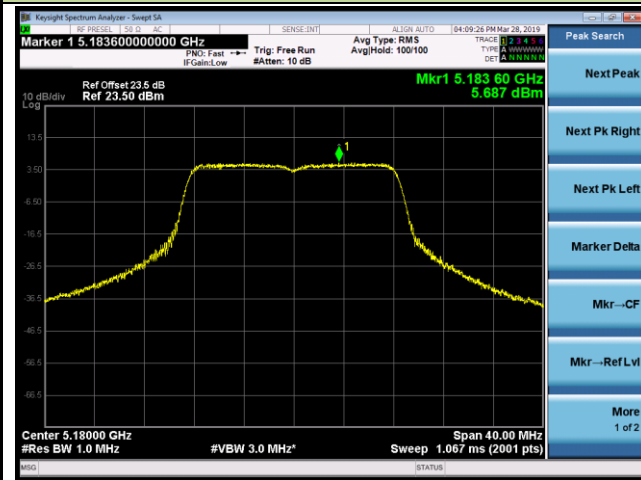

Channel 38 (5190MHz)

Channel 46 (5230MHz)

Channel 151 (5755MHz)

Channel 159 (5795MHz)

802.11ac-VHT80 Power Spectral Density - Ant 2 / Ant 1 + 2 + 3

Channel 42 (5210MHz)

Channel 155 (5775MHz)

## 802.11a Power Spectral Density - Ant 3

Channel 36 (5180MHz)

Channel 44 (5220MHz)

Channel 48 (5240MHz)

Channel 149 (5745MHz)

Channel 157 (5785MHz)

Channel 165 (5825MHz)