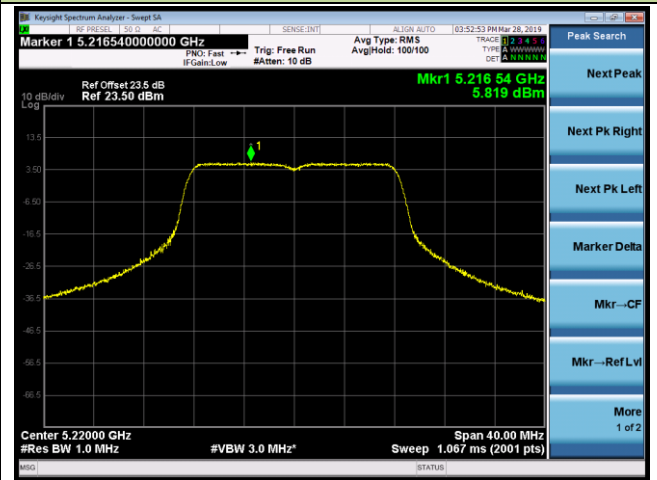

## 802.11a Power Spectral Density - Ant 1

Channel 36 (5180MHz)

Channel 44 (5220MHz)

Channel 48 (5240MHz)

Channel 149 (5745MHz)

Channel 157 (5785MHz)

Channel 165 (5825MHz)