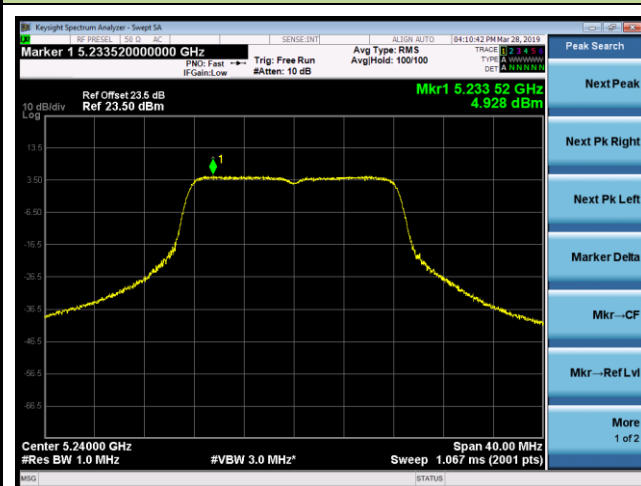

## 802.11a Power Spectral Density - Ant 3

Channel 36 (5180MHz)

Channel 44 (5220MHz)

Channel 48 (5240MHz)

Channel 149 (5745MHz)

Channel 157 (5785MHz)

Channel 165 (5825MHz)

## 802.11n-HT20 Power Spectral Density - Ant 3 / Ant 1 + 2 + 3

Channel 36 (5180MHz)

Channel 44 (5220MHz)

Channel 48 (5240MHz)

Channel 149 (5745MHz)

Channel 157 (5785MHz)

Channel 165 (5825MHz)