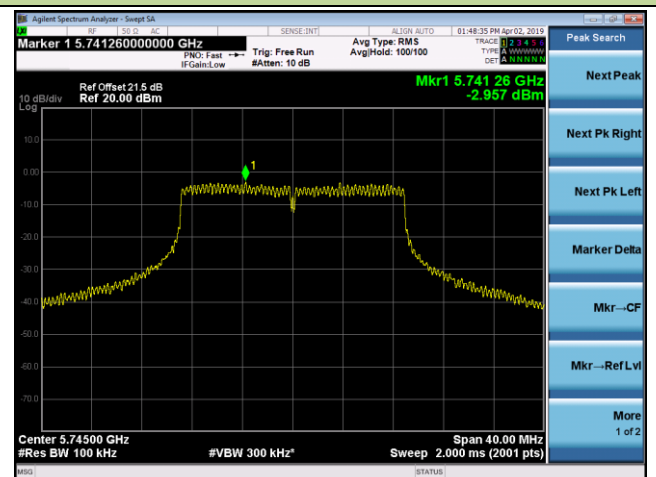

## 802.11n-HT20 Power Spectral Density - Ant 2 / Ant 1 + 2 + 3

Channel 36 (5180MHz)

Channel 44 (5220MHz)

Channel 48 (5240MHz)

Channel 149 (5745MHz)

Channel 157 (5785MHz)

Channel 165 (5825MHz)

802.11n-HT40 Power Spectral Density - Ant 2 / Ant 1 + 2 + 3