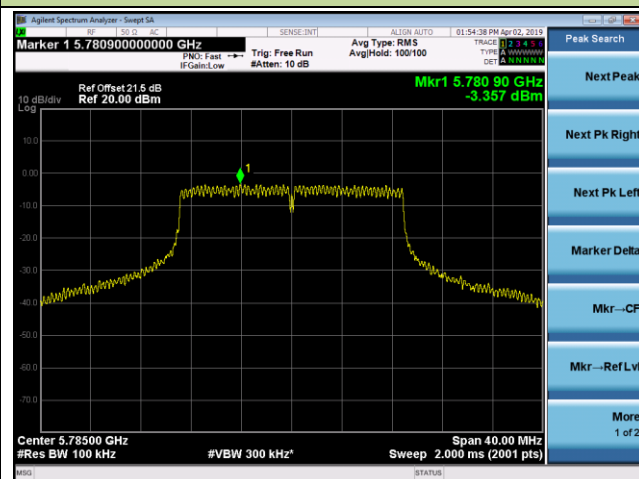

## 802.11ac-VHT20 Power Spectral Density - Ant 2 / Ant 1 + 2 + 3

Channel 36 (5180MHz)

Channel 44 (5220MHz)

Channel 48 (5240MHz)

Channel 149 (5745MHz)

Channel 157 (5785MHz)

Channel 165 (5825MHz)

802.11ac-VHT40 Power Spectral Density - Ant 2 / Ant 1 + 2 + 3