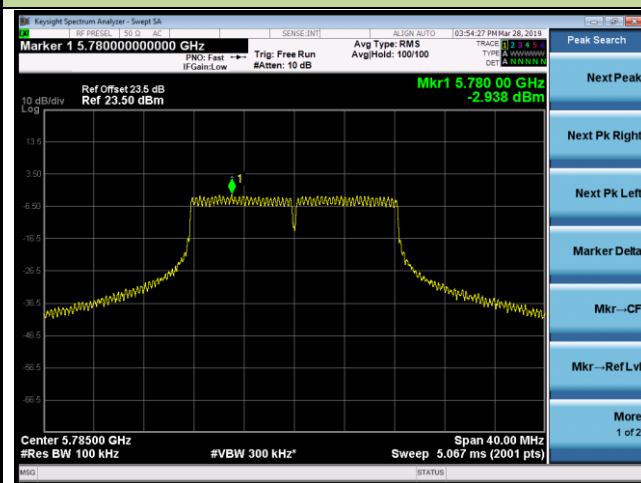

## 802.11a Power Spectral Density - Ant 1

Channel 36 (5180MHz)

Channel 44 (5220MHz)

Channel 48 (5240MHz)

Channel 149 (5745MHz)

Channel 157 (5785MHz)

Channel 165 (5825MHz)