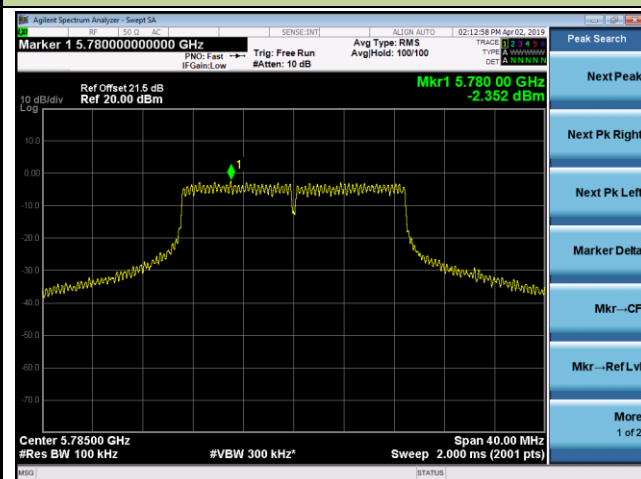

## 802.11n-HT20 Power Spectral Density - Ant 1 / Ant 1 + 2 + 3

Channel 36 (5180MHz)

Channel 44 (5220MHz)

Channel 48 (5240MHz)

Channel 149 (5745MHz)

Channel 157 (5785MHz)

Channel 165 (5825MHz)

802.11n-HT40 Power Spectral Density - Ant 1 / Ant 1 + 2 + 3