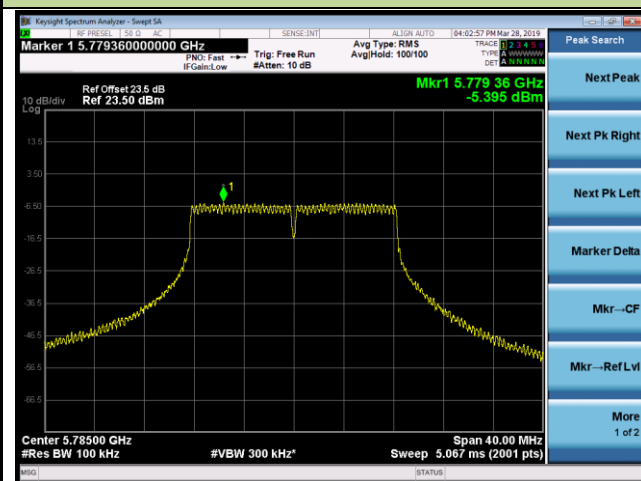

## 802.11a Power Spectral Density - Ant 3

Channel 36 (5180MHz)

Channel 44 (5220MHz)

Channel 48 (5240MHz)

Channel 149 (5745MHz)

Channel 157 (5785MHz)

Channel 165 (5825MHz)