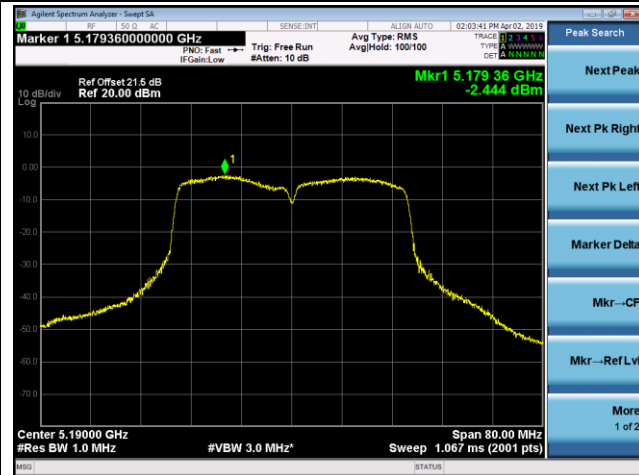

## 802.11ac-VHT20 Power Spectral Density - Ant 1 / Ant 1 + 2 + 3

Channel 36 (5180MHz)

Channel 44 (5220MHz)

Channel 48 (5240MHz)

Channel 149 (5745MHz)

Channel 157 (5785MHz)

Channel 165 (5825MHz)

## 802.11ac-VHT40 Power Spectral Density - Ant 1 / Ant 1 + 2 + 3

Channel 38 (5190MHz)

Channel 46 (5230MHz)

Channel 151 (5755MHz)

Channel 159 (5795MHz)

802.11ac-VHT80 Power Spectral Density - Ant 1 / Ant 1 + 2 + 3