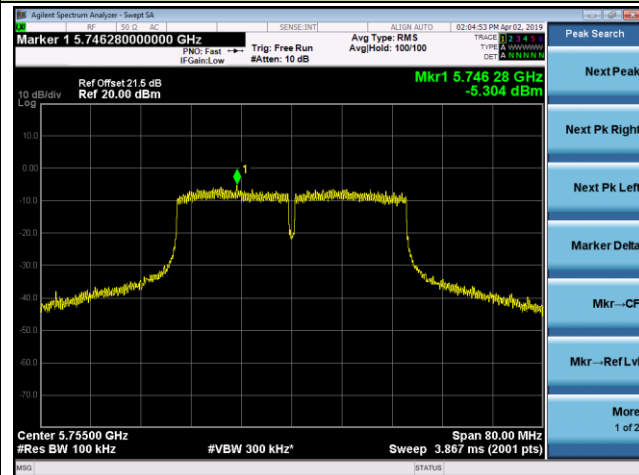

## 802.11ac-VHT40 Power Spectral Density - Ant 1 / Ant 1 + 2 + 3

Channel 38 (5190MHz)

Channel 46 (5230MHz)

Channel 151 (5755MHz)

Channel 159 (5795MHz)

802.11ac-VHT80 Power Spectral Density - Ant 1 / Ant 1 + 2 + 3