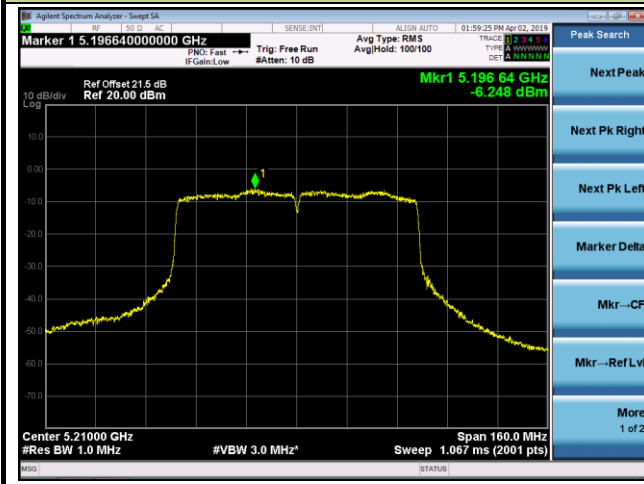

## 802.11ac-VHT20 Power Spectral Density - Ant 2 / Ant 1 + 2 + 3

Channel 36 (5180MHz)

Channel 44 (5220MHz)

Channel 48 (5240MHz)

Channel 149 (5745MHz)

Channel 157 (5785MHz)

Channel 165 (5825MHz)

802.11ac-VHT40 Power Spectral Density - Ant 2 / Ant 1 + 2 + 3

Channel 38 (5190MHz)

Channel 46 (5230MHz)

Channel 151 (5755MHz)

Channel 159 (5795MHz)

802.11ac-VHT80 Power Spectral Density - Ant 2 / Ant 1 + 2 + 3

Channel 42 (5210MHz)

Channel 155 (5775MHz)

## 802.11a Power Spectral Density - Ant 3

Channel 36 (5180MHz)

Channel 44 (5220MHz)

Channel 48 (5240MHz)

Channel 149 (5745MHz)

Channel 157 (5785MHz)

Channel 165 (5825MHz)