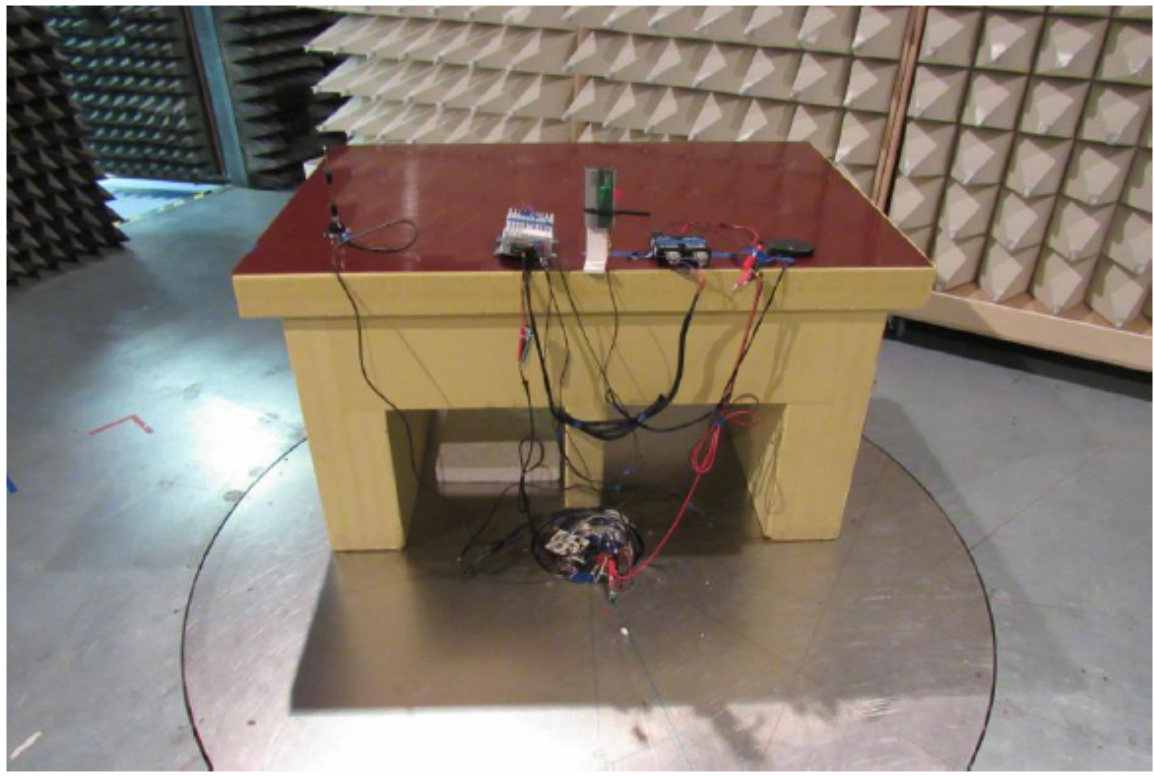

FCC ID: 2AS2J-G00057-01
IC: 24891-G0005701
HVIN: G00057-01

Test setup view from measurement-antenna

Test setup close view

FCC ID: 2AS2J-G00057-01
IC: 24891-G0005701
HVIN: G00057-01

FCC part 22H - Testsetup

FCC part 22H - near view

FCC ID: 2AS2J-G00057-01
IC: 24891-G0005701
HVIN: G00057-01

FCC part 24E - Testsetup

FCC part 24E - near view