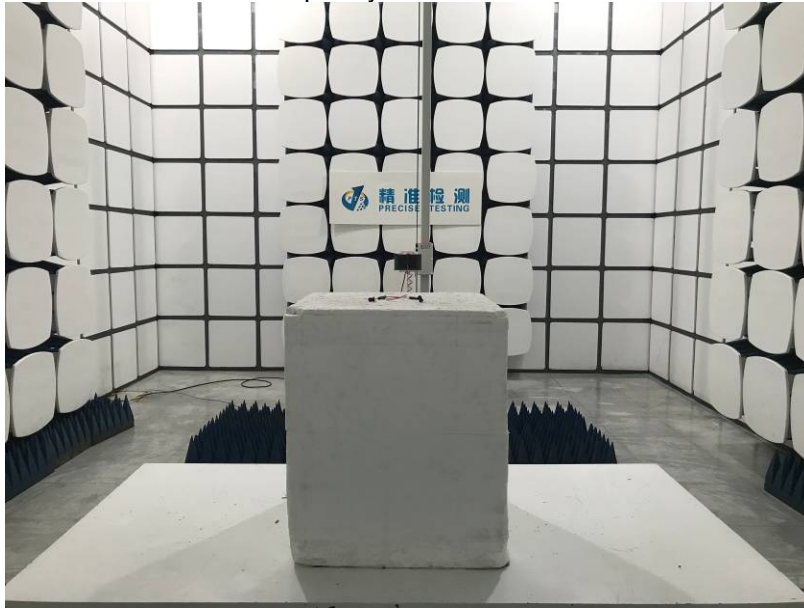

Conducted Emissions

Radiated Spurious Emissions Test Frequency From 30MHz-1000MHz

Test frequency from 1GHz-18GHz

Test frequency from 18GHz-25GHz