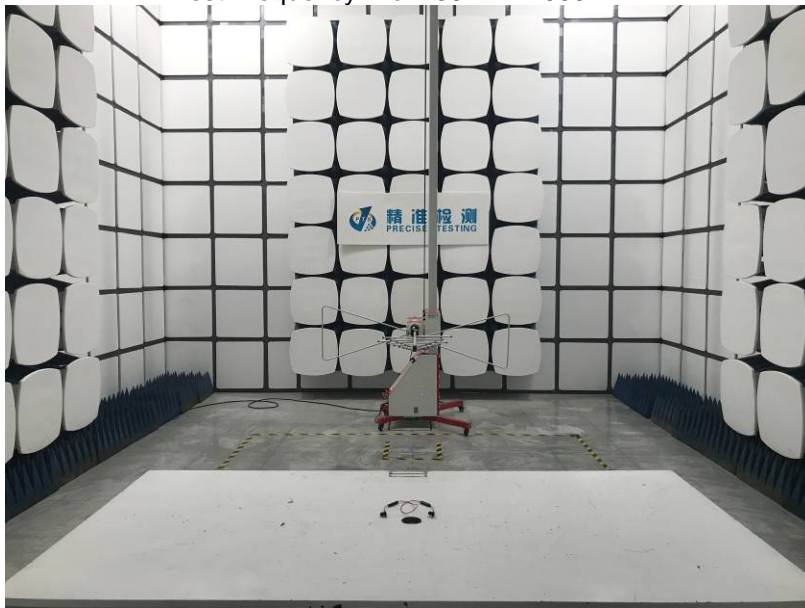

Conducted Emissions

Radiated Spurious Emissions Test Frequency From 30MHz-1000MHz

Test frequency from 1GHz-18GHz

Test frequency from 18GHz-25GHz