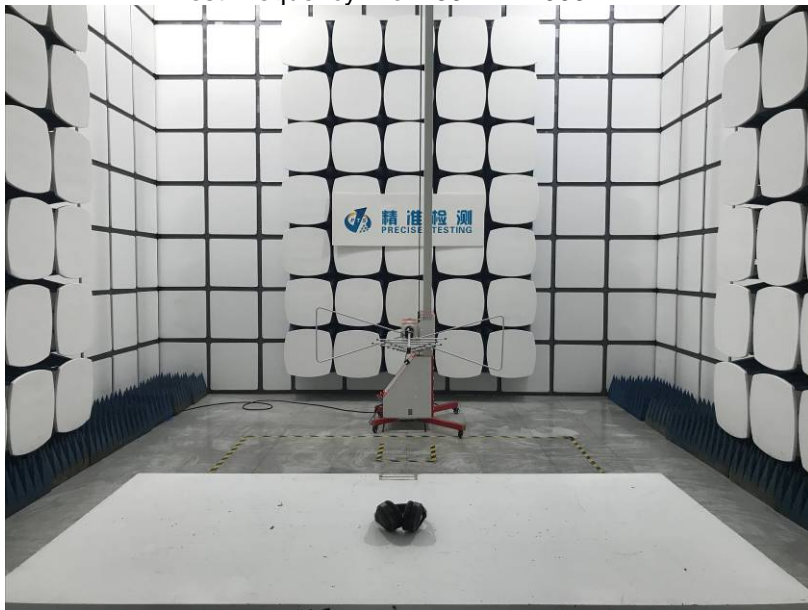

Conducted Emissions

Radiated Spurious Emissions Test Frequency From 30MHz-1000MHz

Test frequency from 1GHz-18GHz

Test frequency from 18GHz-25GHz