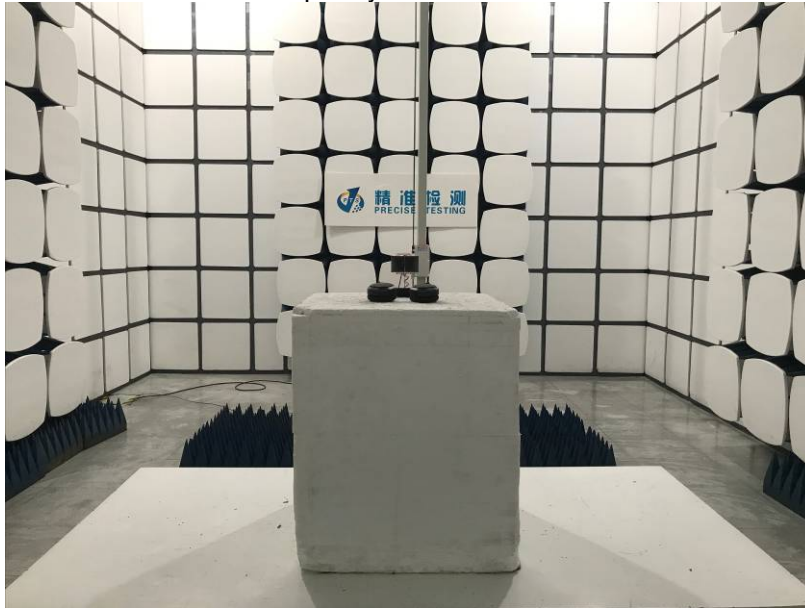

Conducted Emissions

Radiated Spurious Emissions Test Frequency From 30MHz-1000MHz

Test frequency from 1GHz-18GHz

Test frequency from 18GHz-25GHz