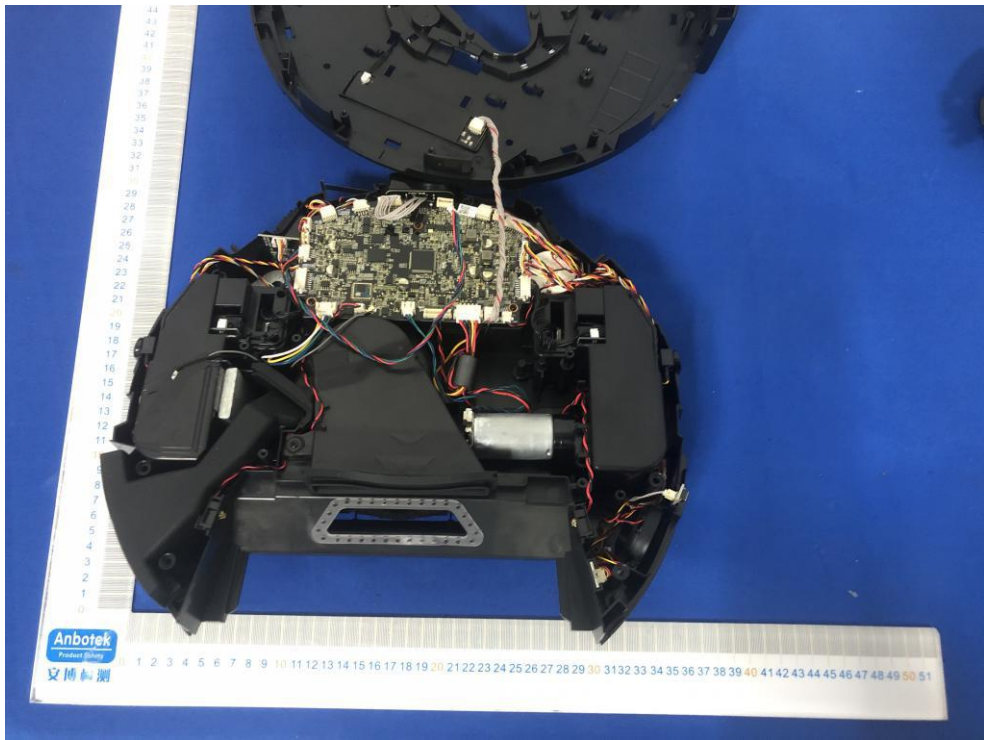

FCC ID: 2ARZX-LDSM8

2.4G WIFI ANT

SRD ANT