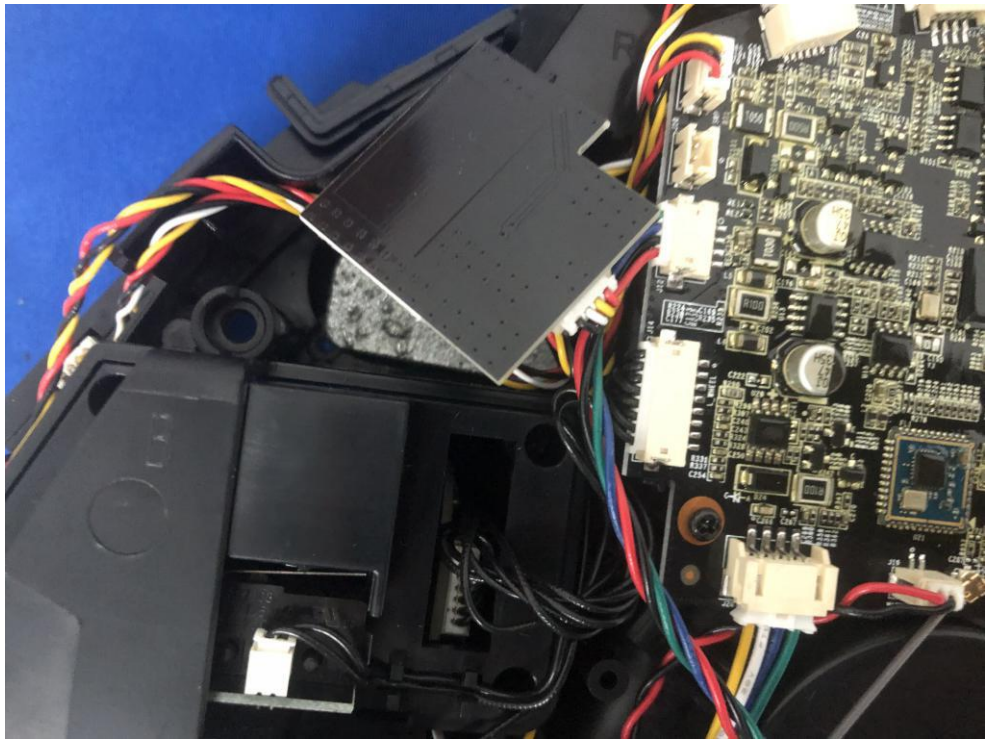

FCC ID: 2ARZX-LDSM8

2.4G WIFI ANT

SRD ANT