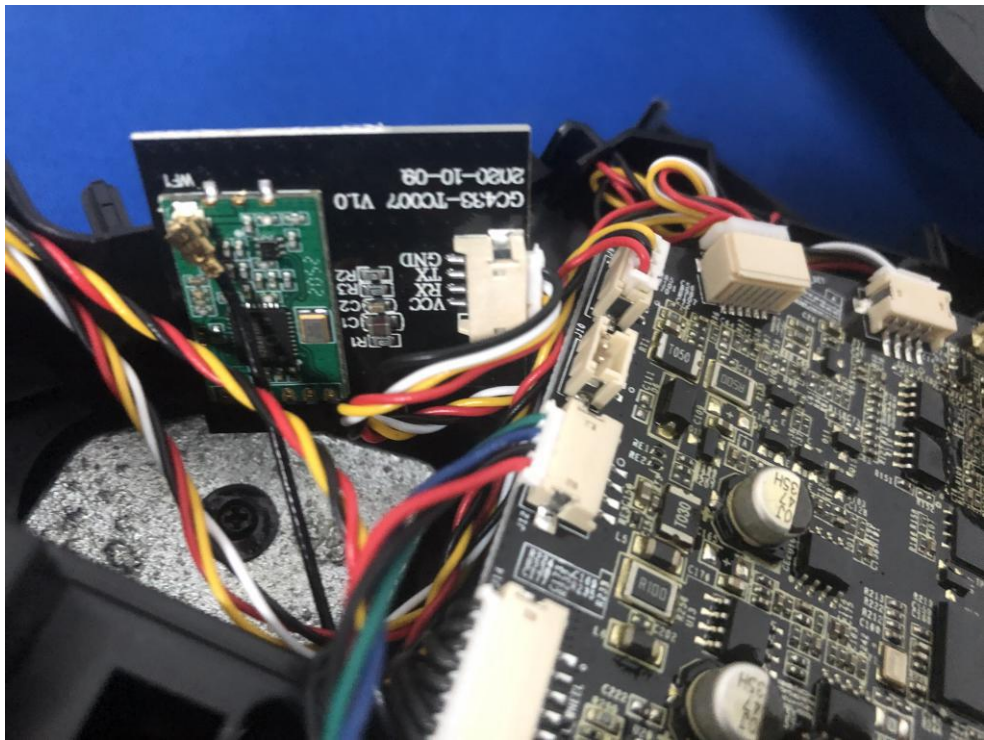

FCC ID: 2ARZX-LDSM8

2.4G WIFI ANT

SRD ANT