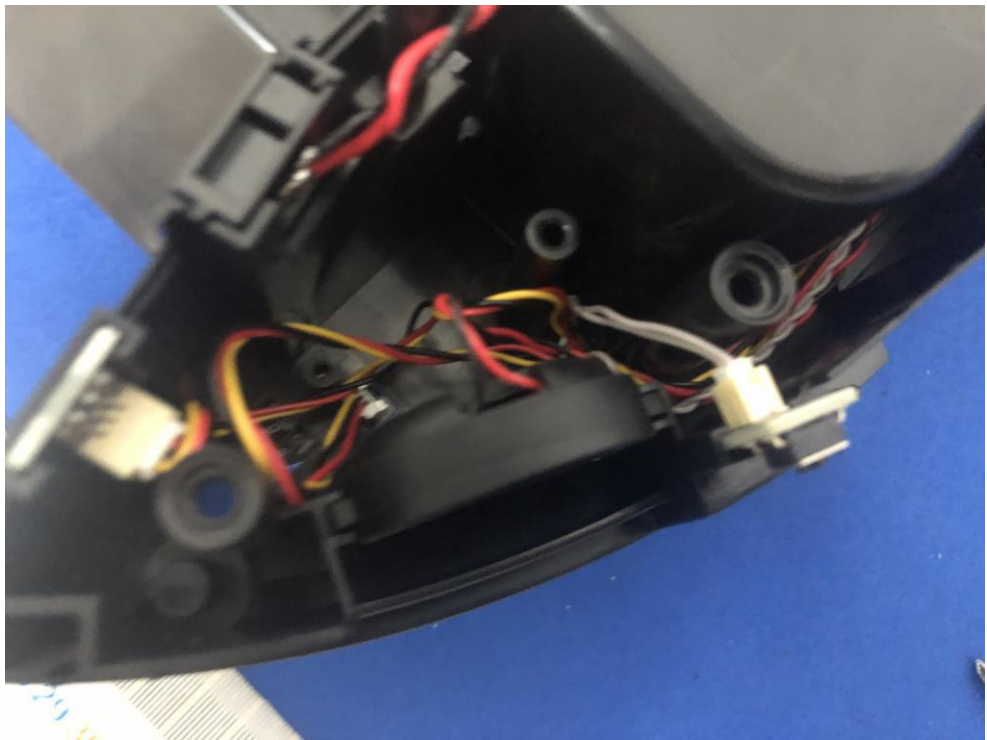

FCC ID: 2ARZX-LDSM8

2.4G WIFI ANT

SRD ANT