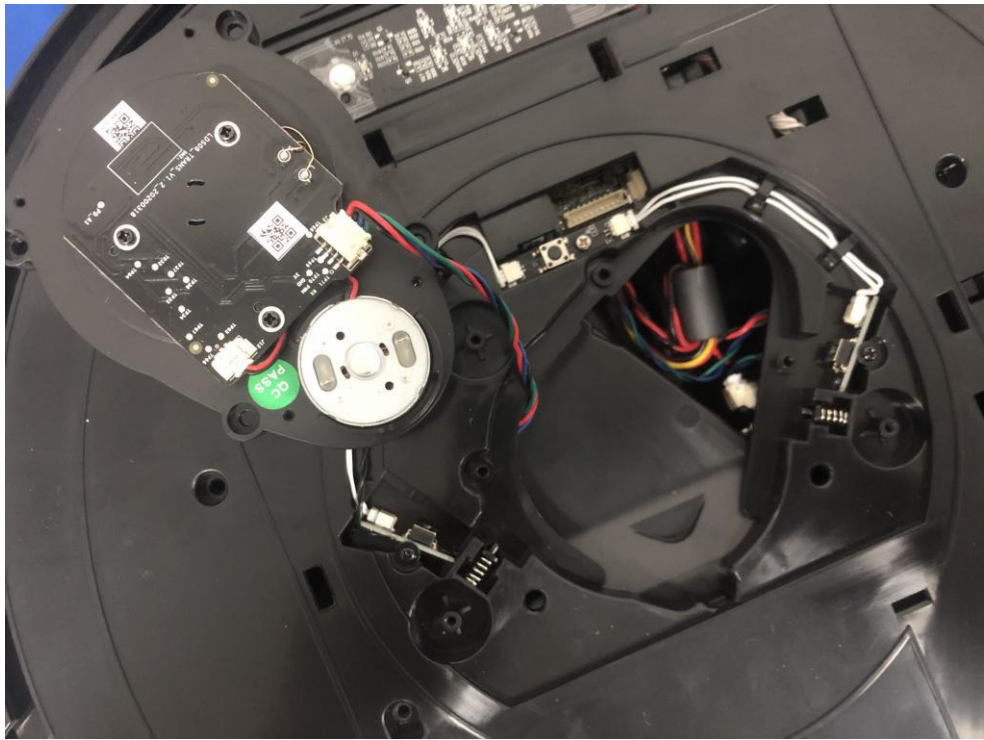

FCC ID: 2ARZX-LDSM8

2.4G WIFI ANT

SRD ANT