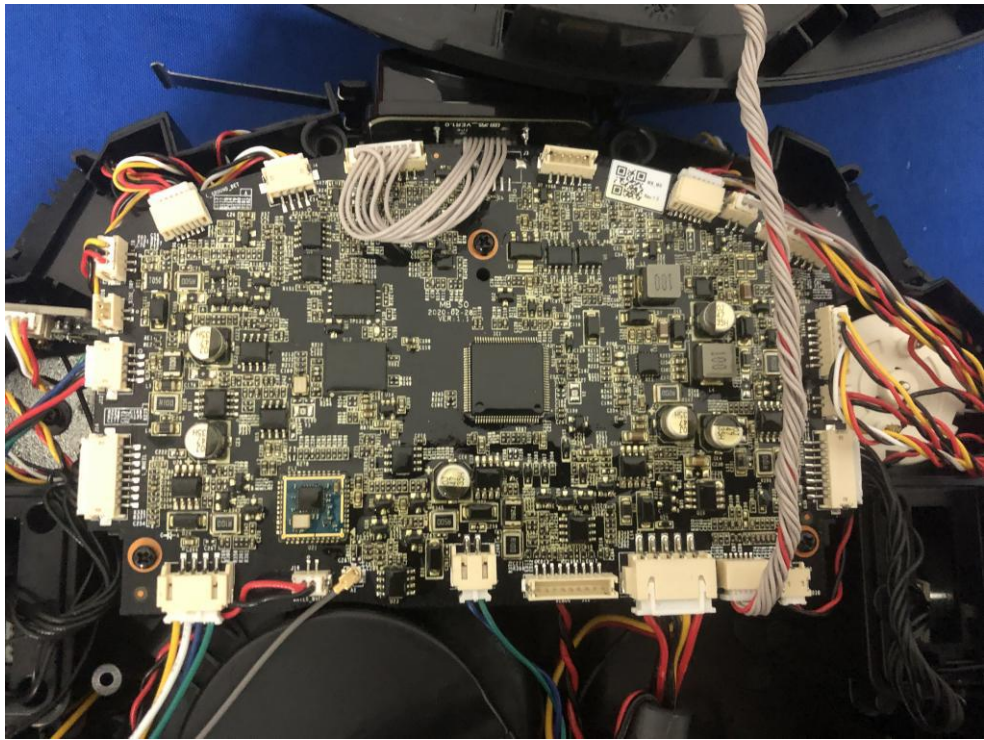

FCC ID: 2ARZX-LDSM8

2.4G WIFI ANT

SRD ANT