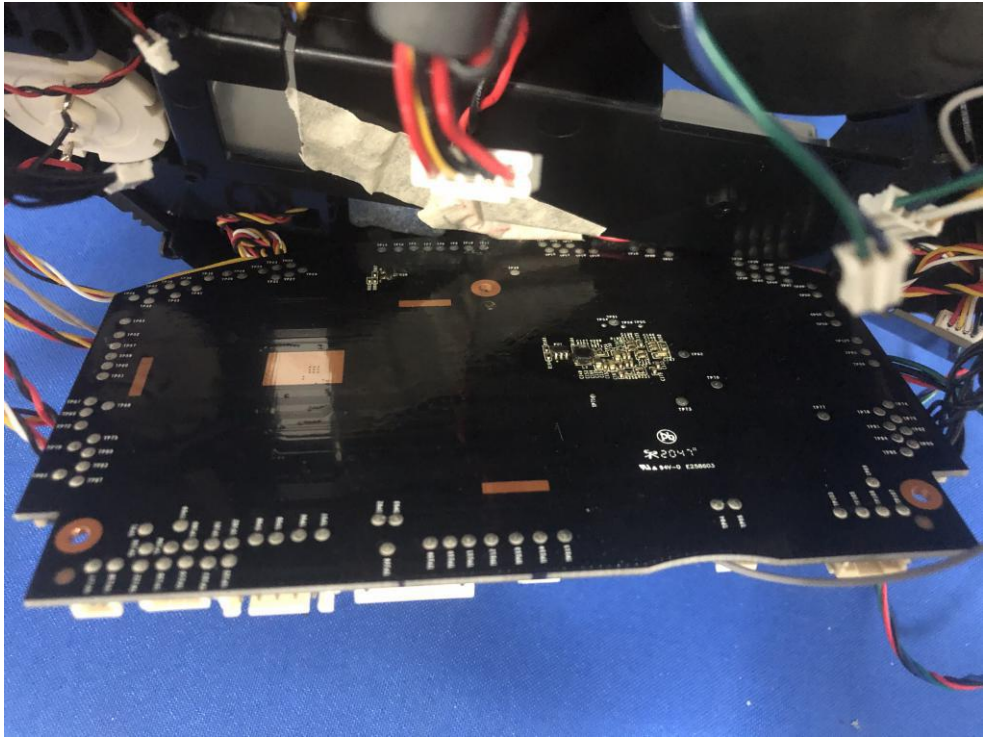

FCC ID: 2ARZX-LDSM8

2.4G WIFI ANT

SRD ANT