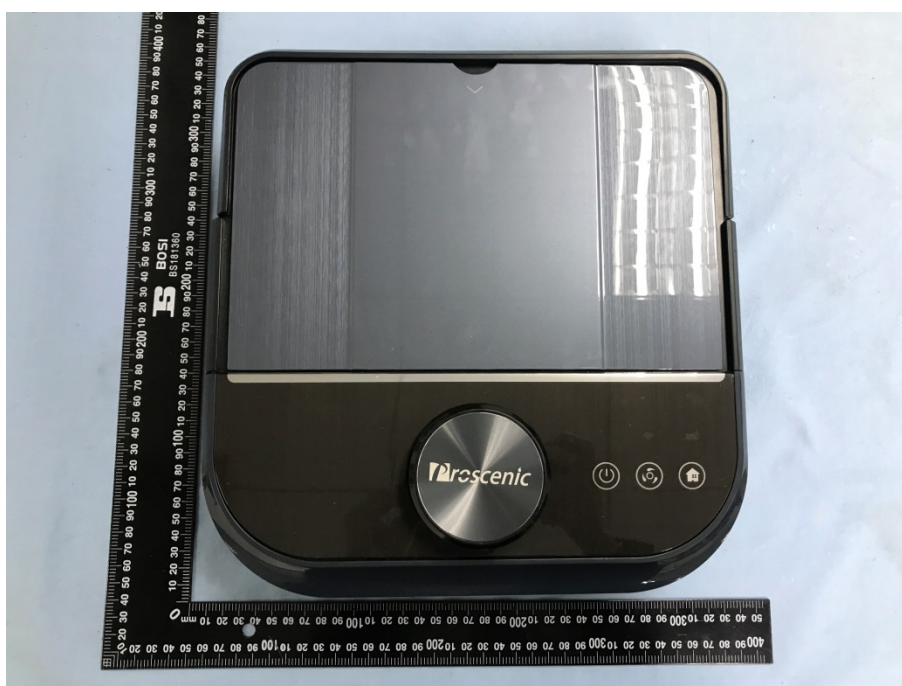

Reference No.: WTS19S01000191W

Photographs - Constructional Details

External Photos(LDS D550)

EUT View 1

EUT View 2

Reference No.: WTS19S01000191W

EUT View 3

EUT View 4

Reference No.: WTS19S01000191W

EUT View 5

EUT View 6

Reference No.: WTS19S01000191W

EUT View 7

External Photos(LDS D500)

EUT View 1

Reference No.: WTS19S01000191W